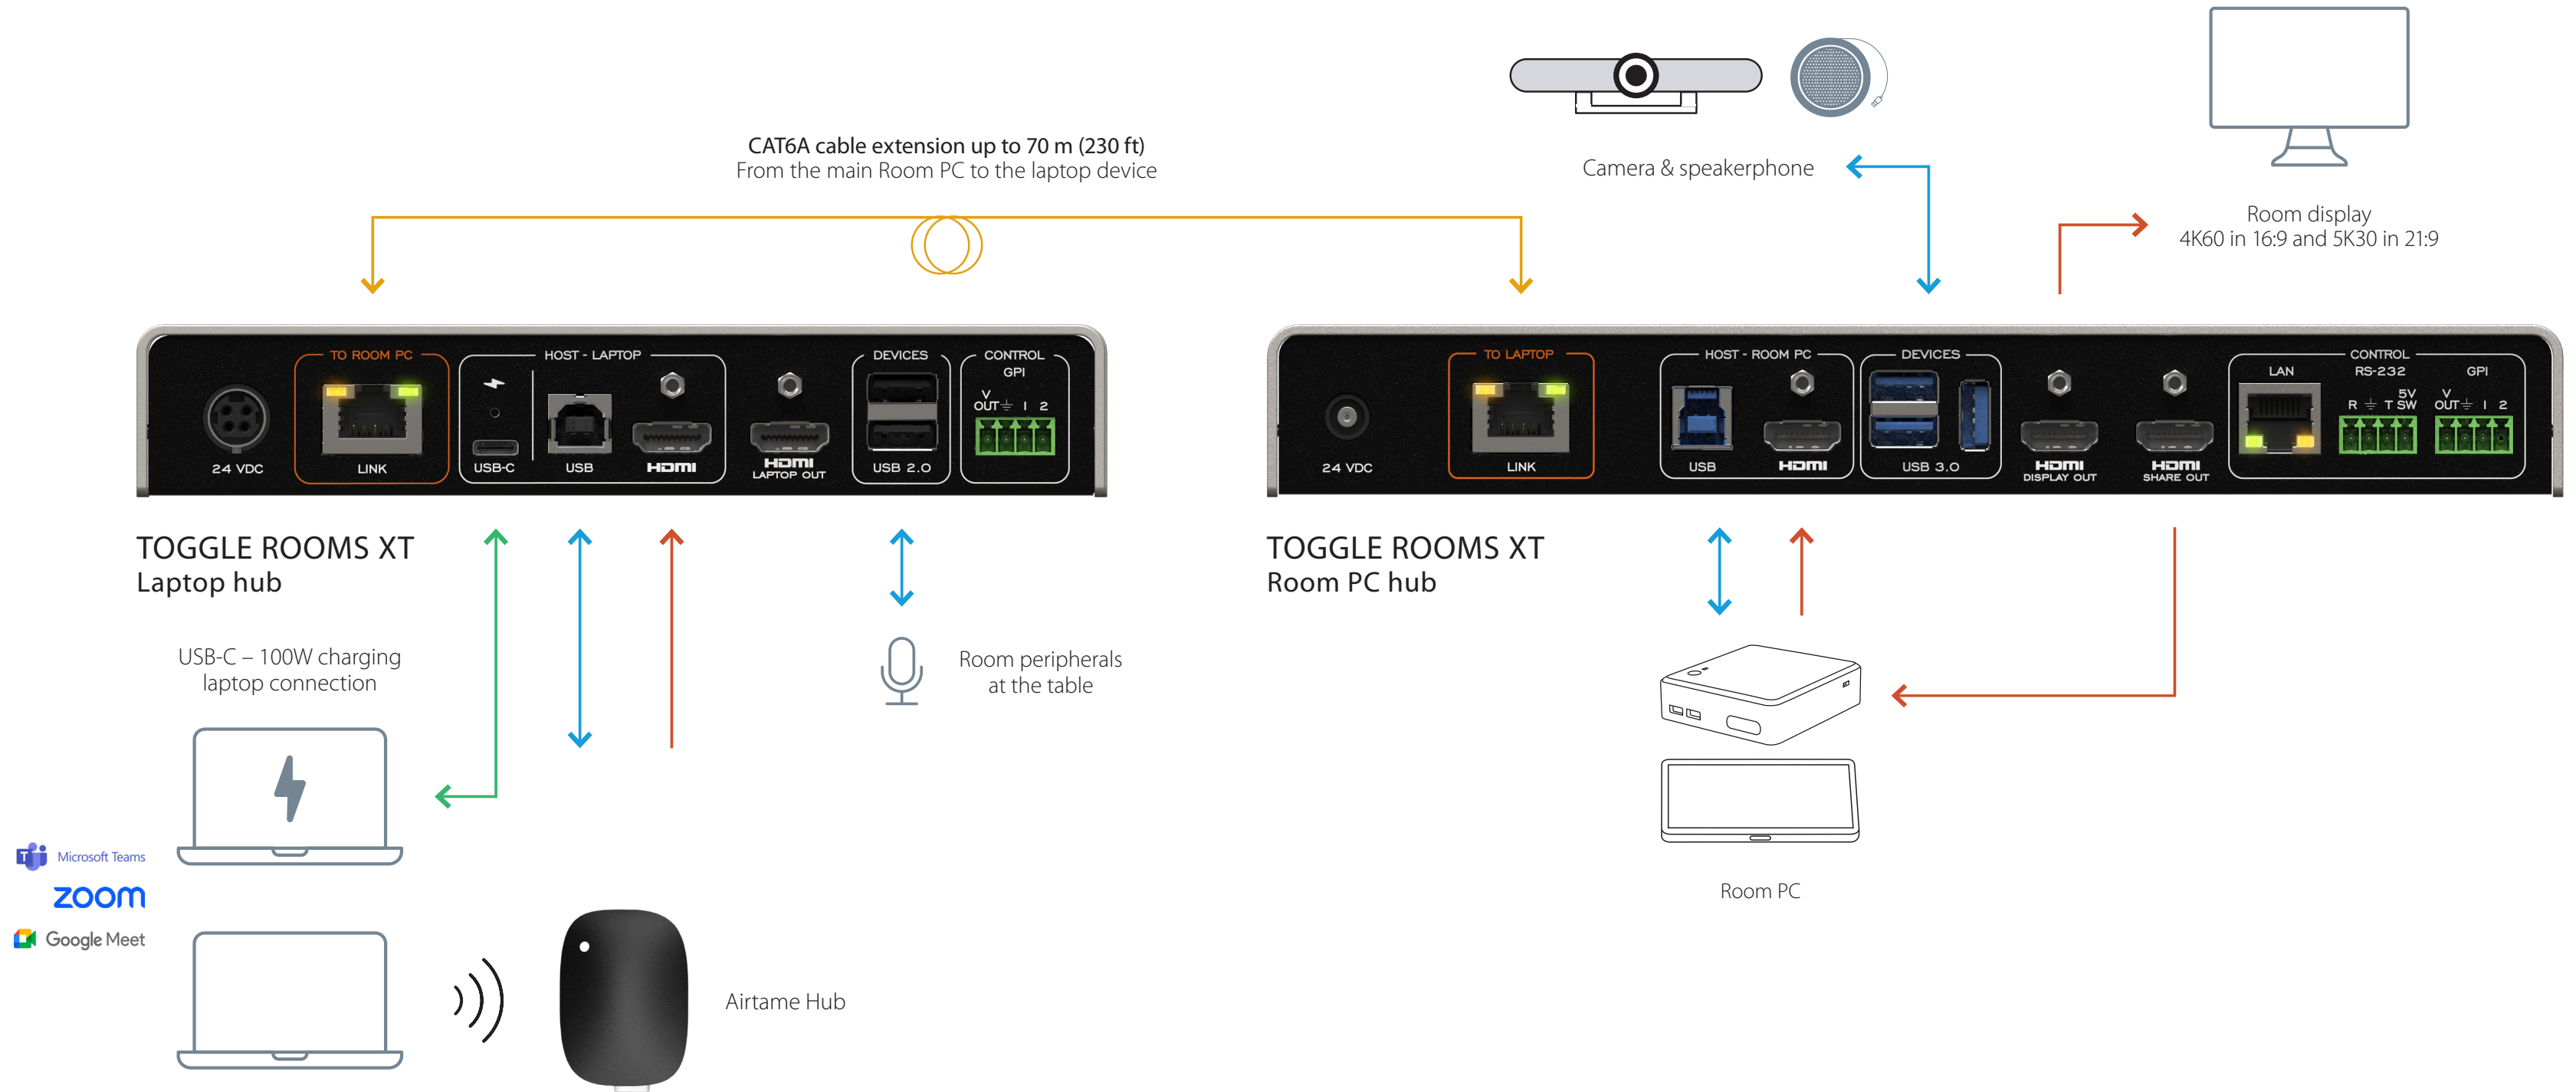

TOGGLE ROOMS XT with Airtame Hub

LEGEND

- USB-C ——— USB ——— HDMI ——— HDBT ———