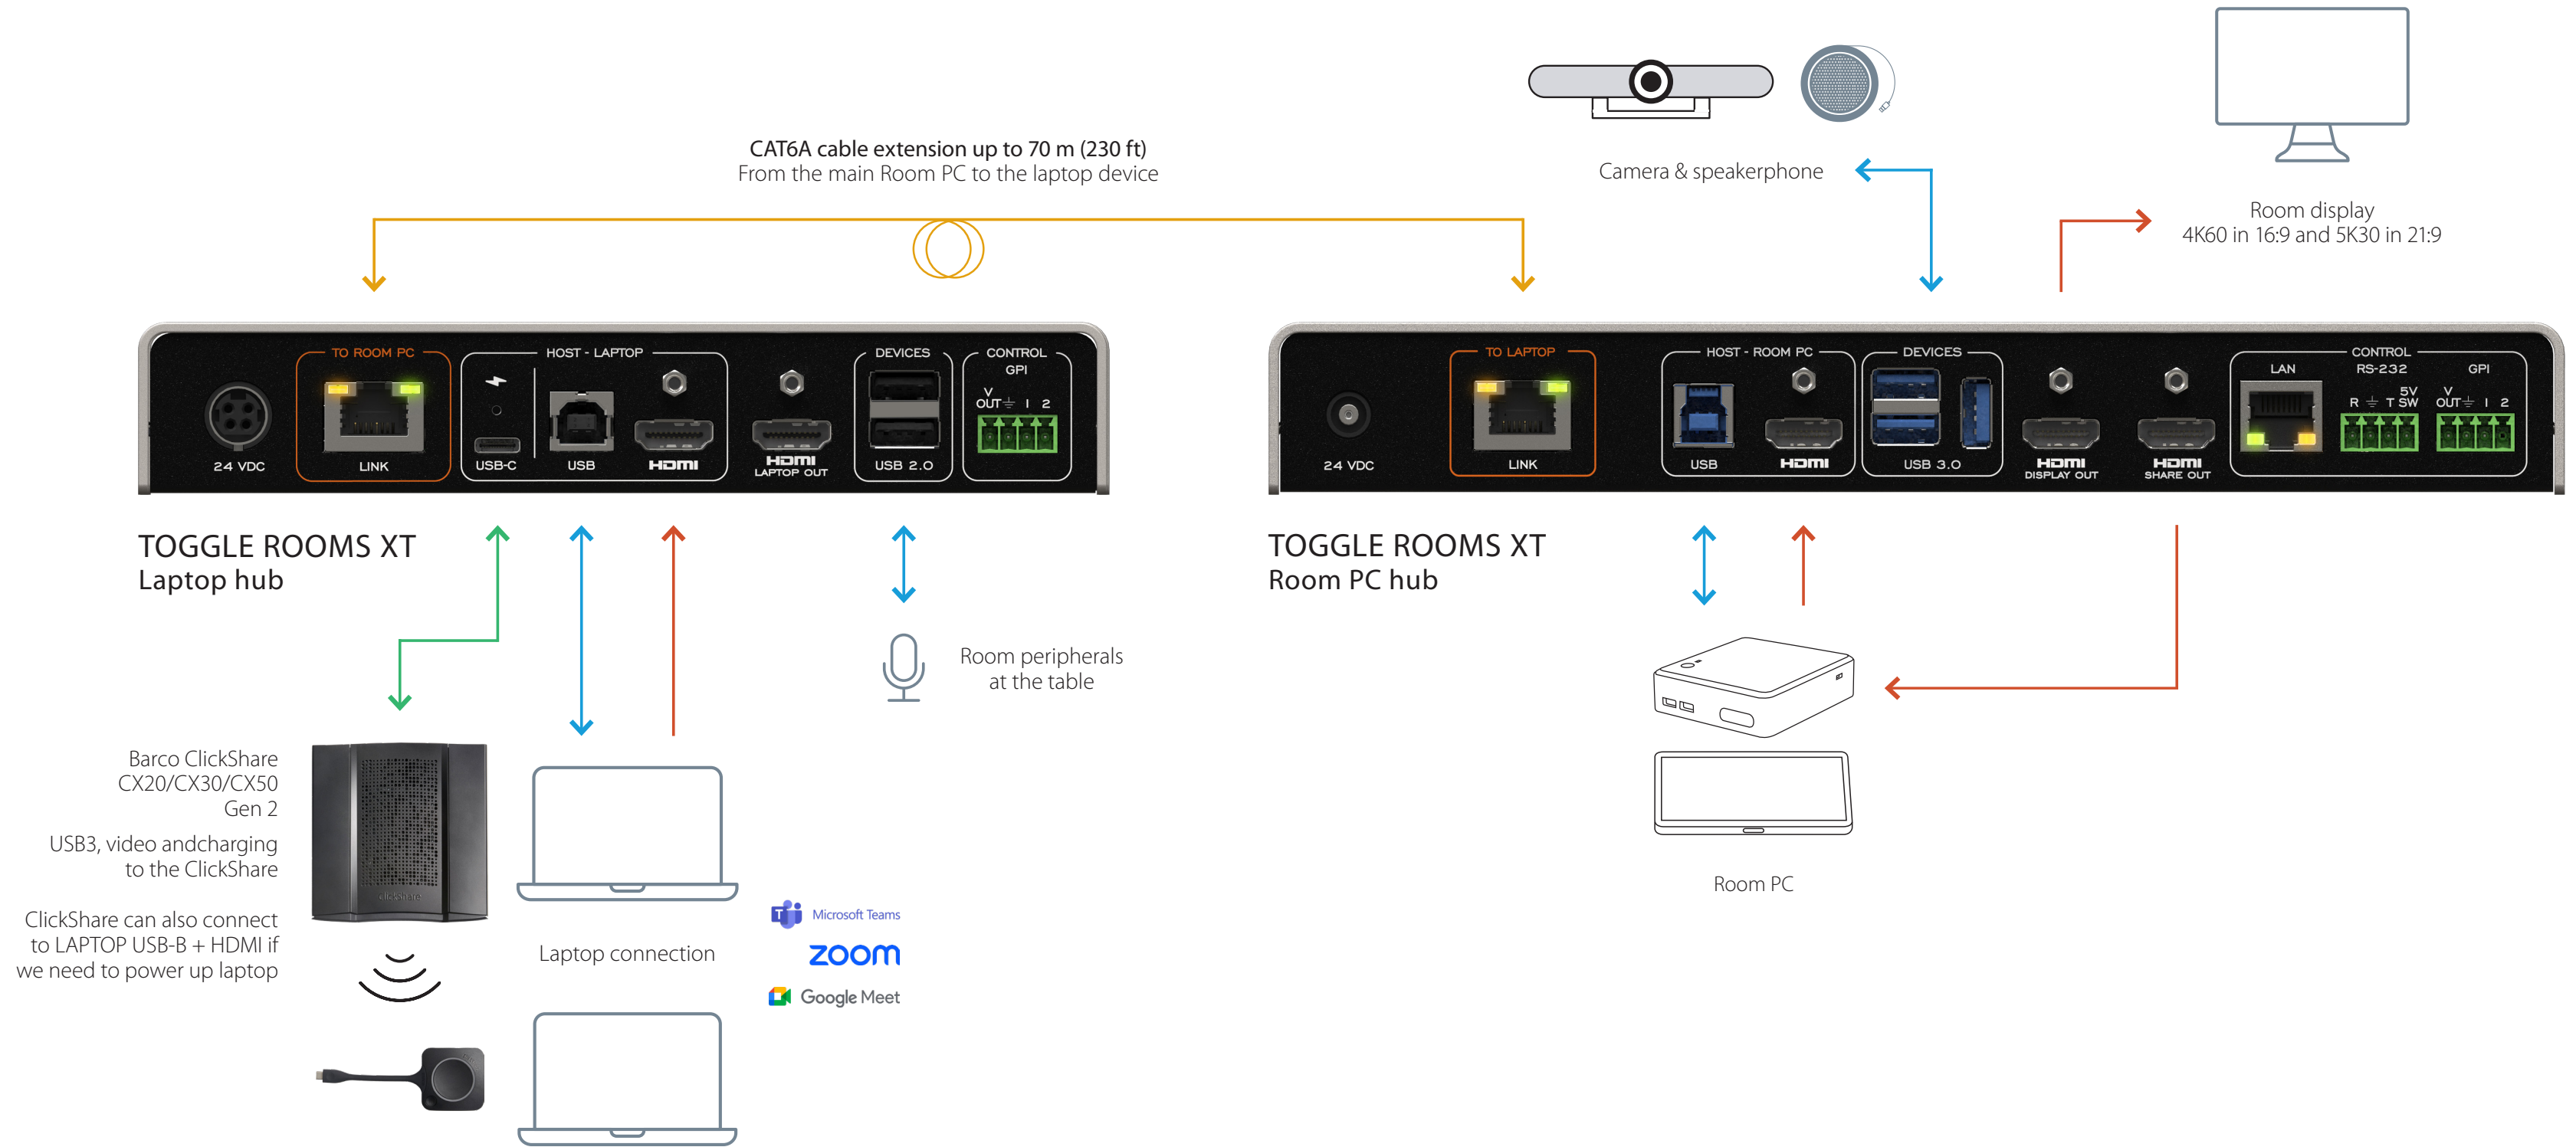

TOGGLE ROOMS XT with Barco ClickShare CX20/CX30/CX50

**LEGEND**

- USB-C ———
- USB ———
- HDMI ———
- HDBT ———

TOGGLE ROOMS XT & SHARE2U with Barco ClickShare CX20/CX30/CX50

**LEGEND**

- USB-C ———
- USB ———
- HDMI ———
- HDBT ———

TOGGLE ROOMS XT with Barco ClickShare CX20/CX30/CX50 Gen 2 via USB-C connection (100W)

**LEGEND**

USB-C — USB — HDMI — HDBT —