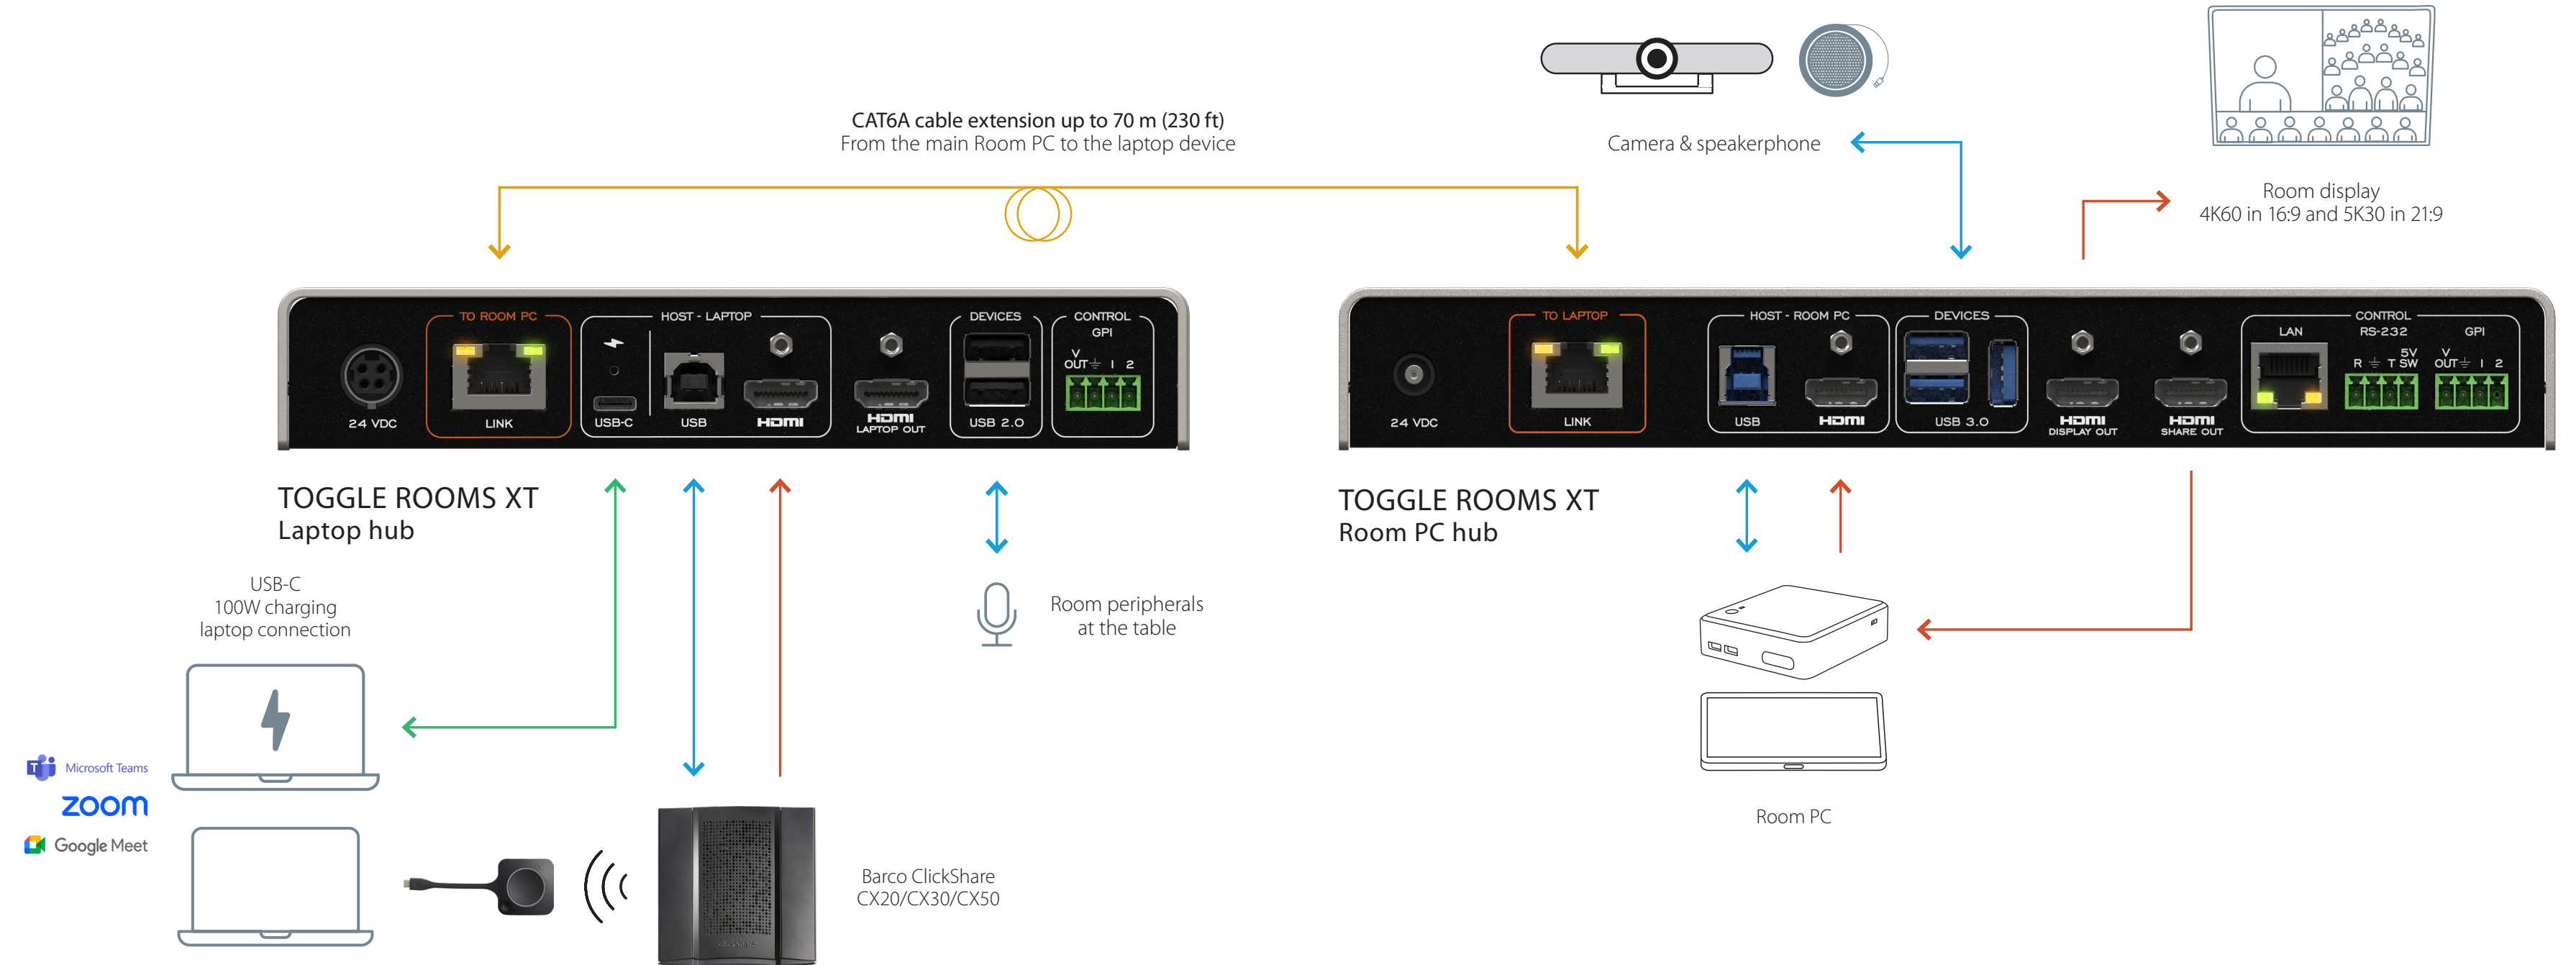

TOGGLE ROOMS XT with Barco ClickShare CX20/CX30/CX50

**LEGEND**

- USB-C ———
- USB ———
- HDMI ———
- HDBT ———

TOGGLE ROOMS XT & SHARE2U with Barco ClickShare CX20/CX30/CX50

**LEGEND**

- USB-C ———
- USB ———
- HDMI ———
- HDBT ———

TOGGLE ROOMS XT with Barco ClickShare CX20/CX30/CX50 Gen 2 via USB-C connection (100W)

**LEGEND**

USB-C — USB — HDMI — HDBT —