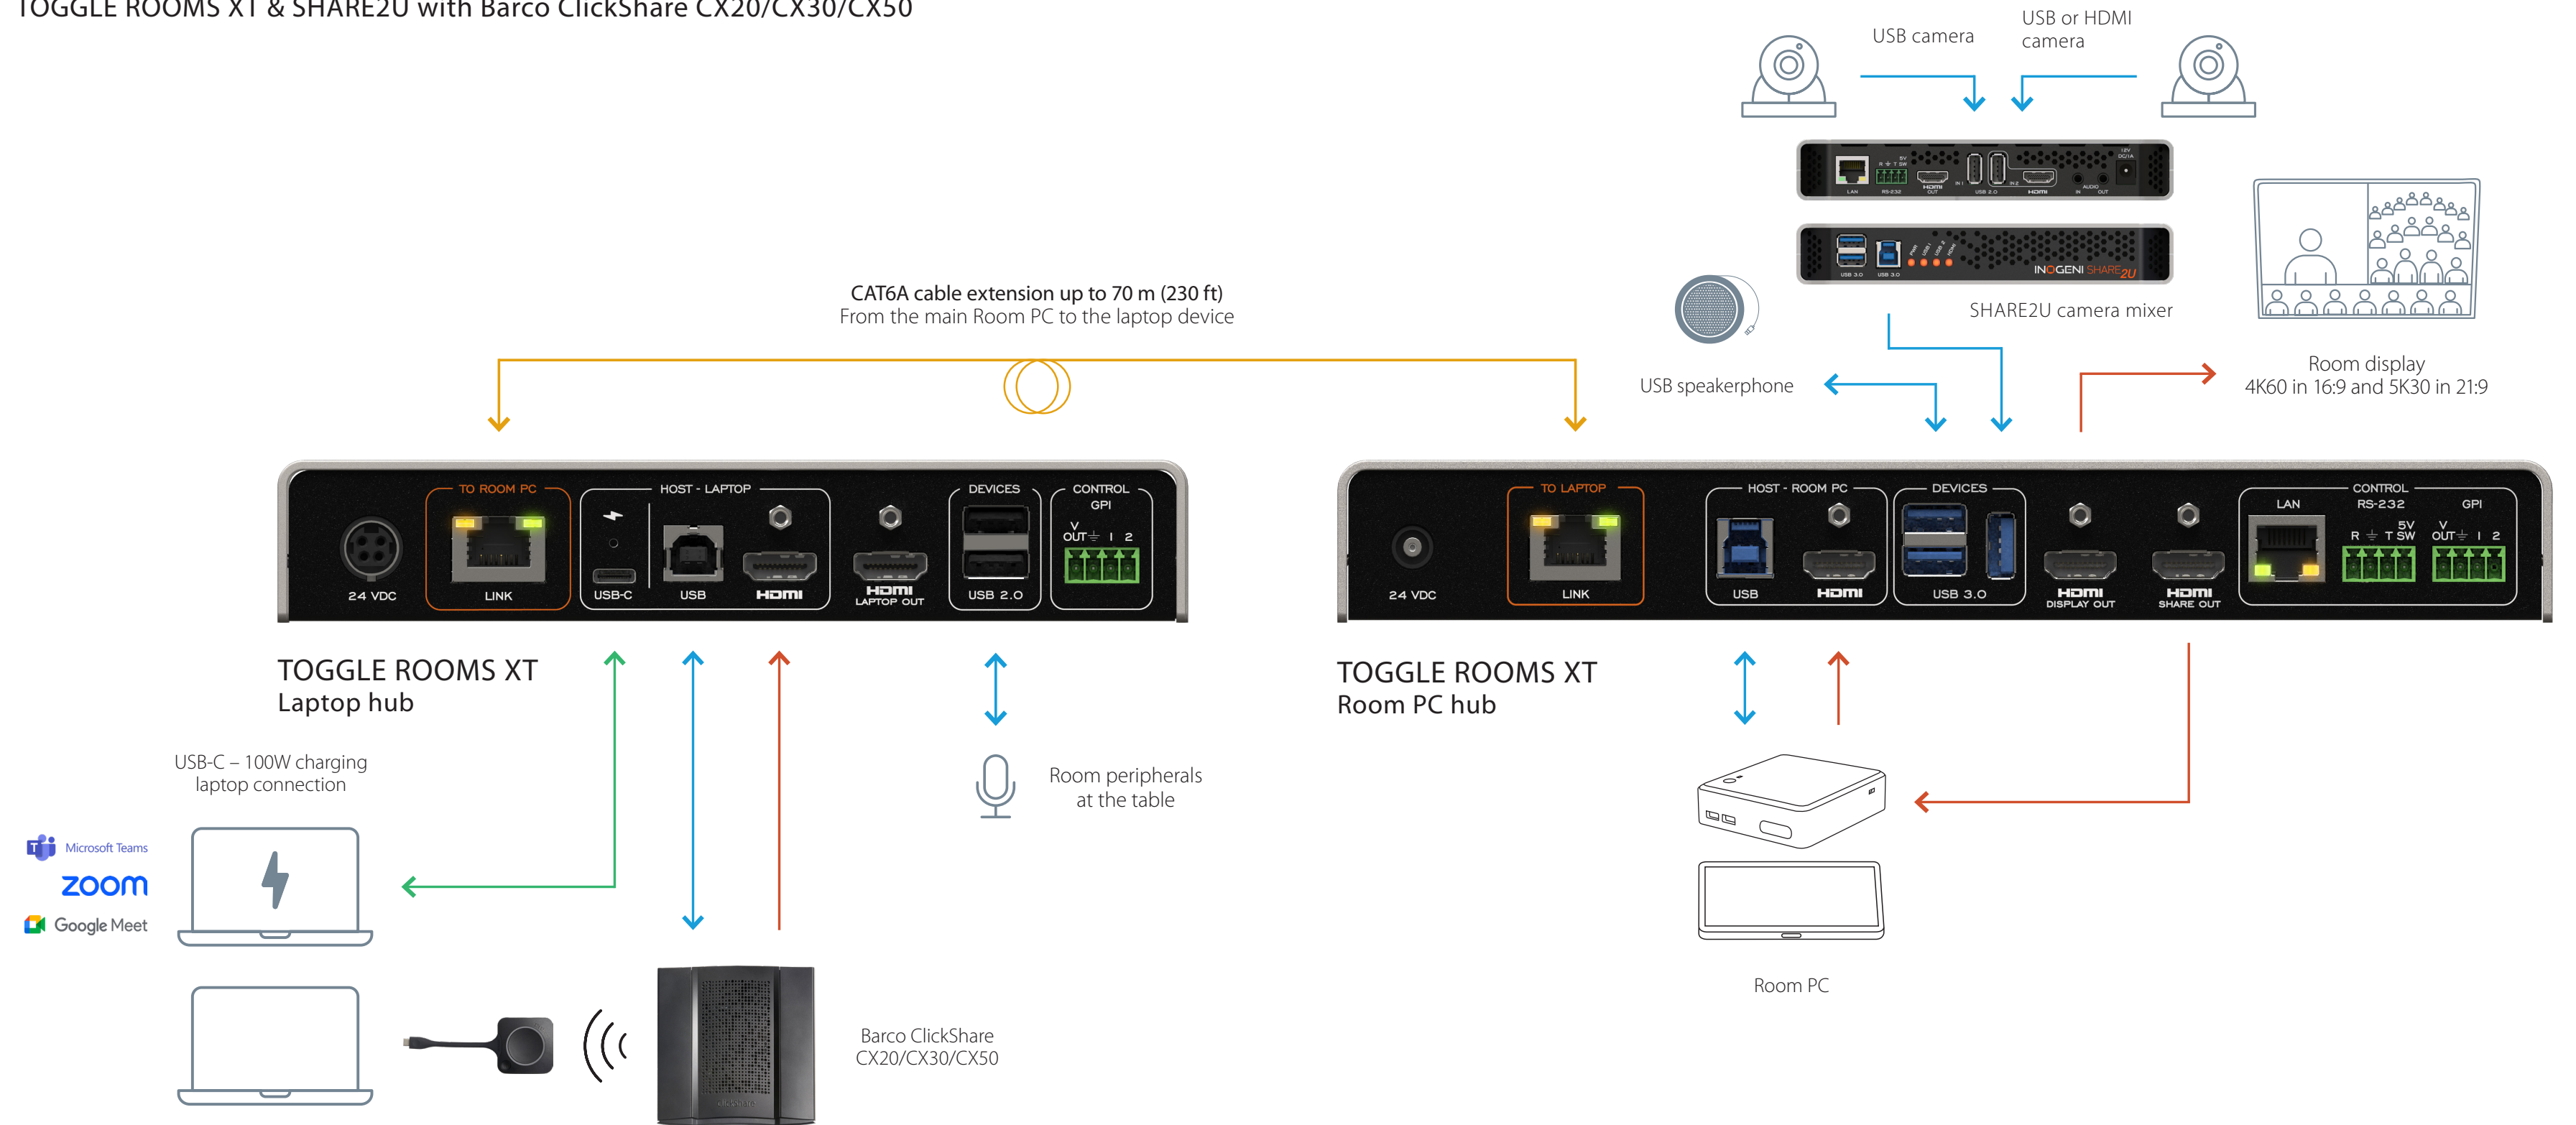

TOGGLE ROOMS XT with Barco ClickShare CX20/CX30/CX50

**LEGEND**

- USB-C ———
- USB ———
- HDMI ———
- HDBT ———

TOGGLE ROOMS XT & SHARE2U with Barco ClickShare CX20/CX30/CX50

**LEGEND**

- USB-C ———
- USB ———
- HDMI ———
- HDBT ———

TOGGLE ROOMS XT with Barco ClickShare CX20/CX30/CX50 Gen 2 via USB-C connection (100W)

**LEGEND**

USB-C — USB — HDMI — HDBT —