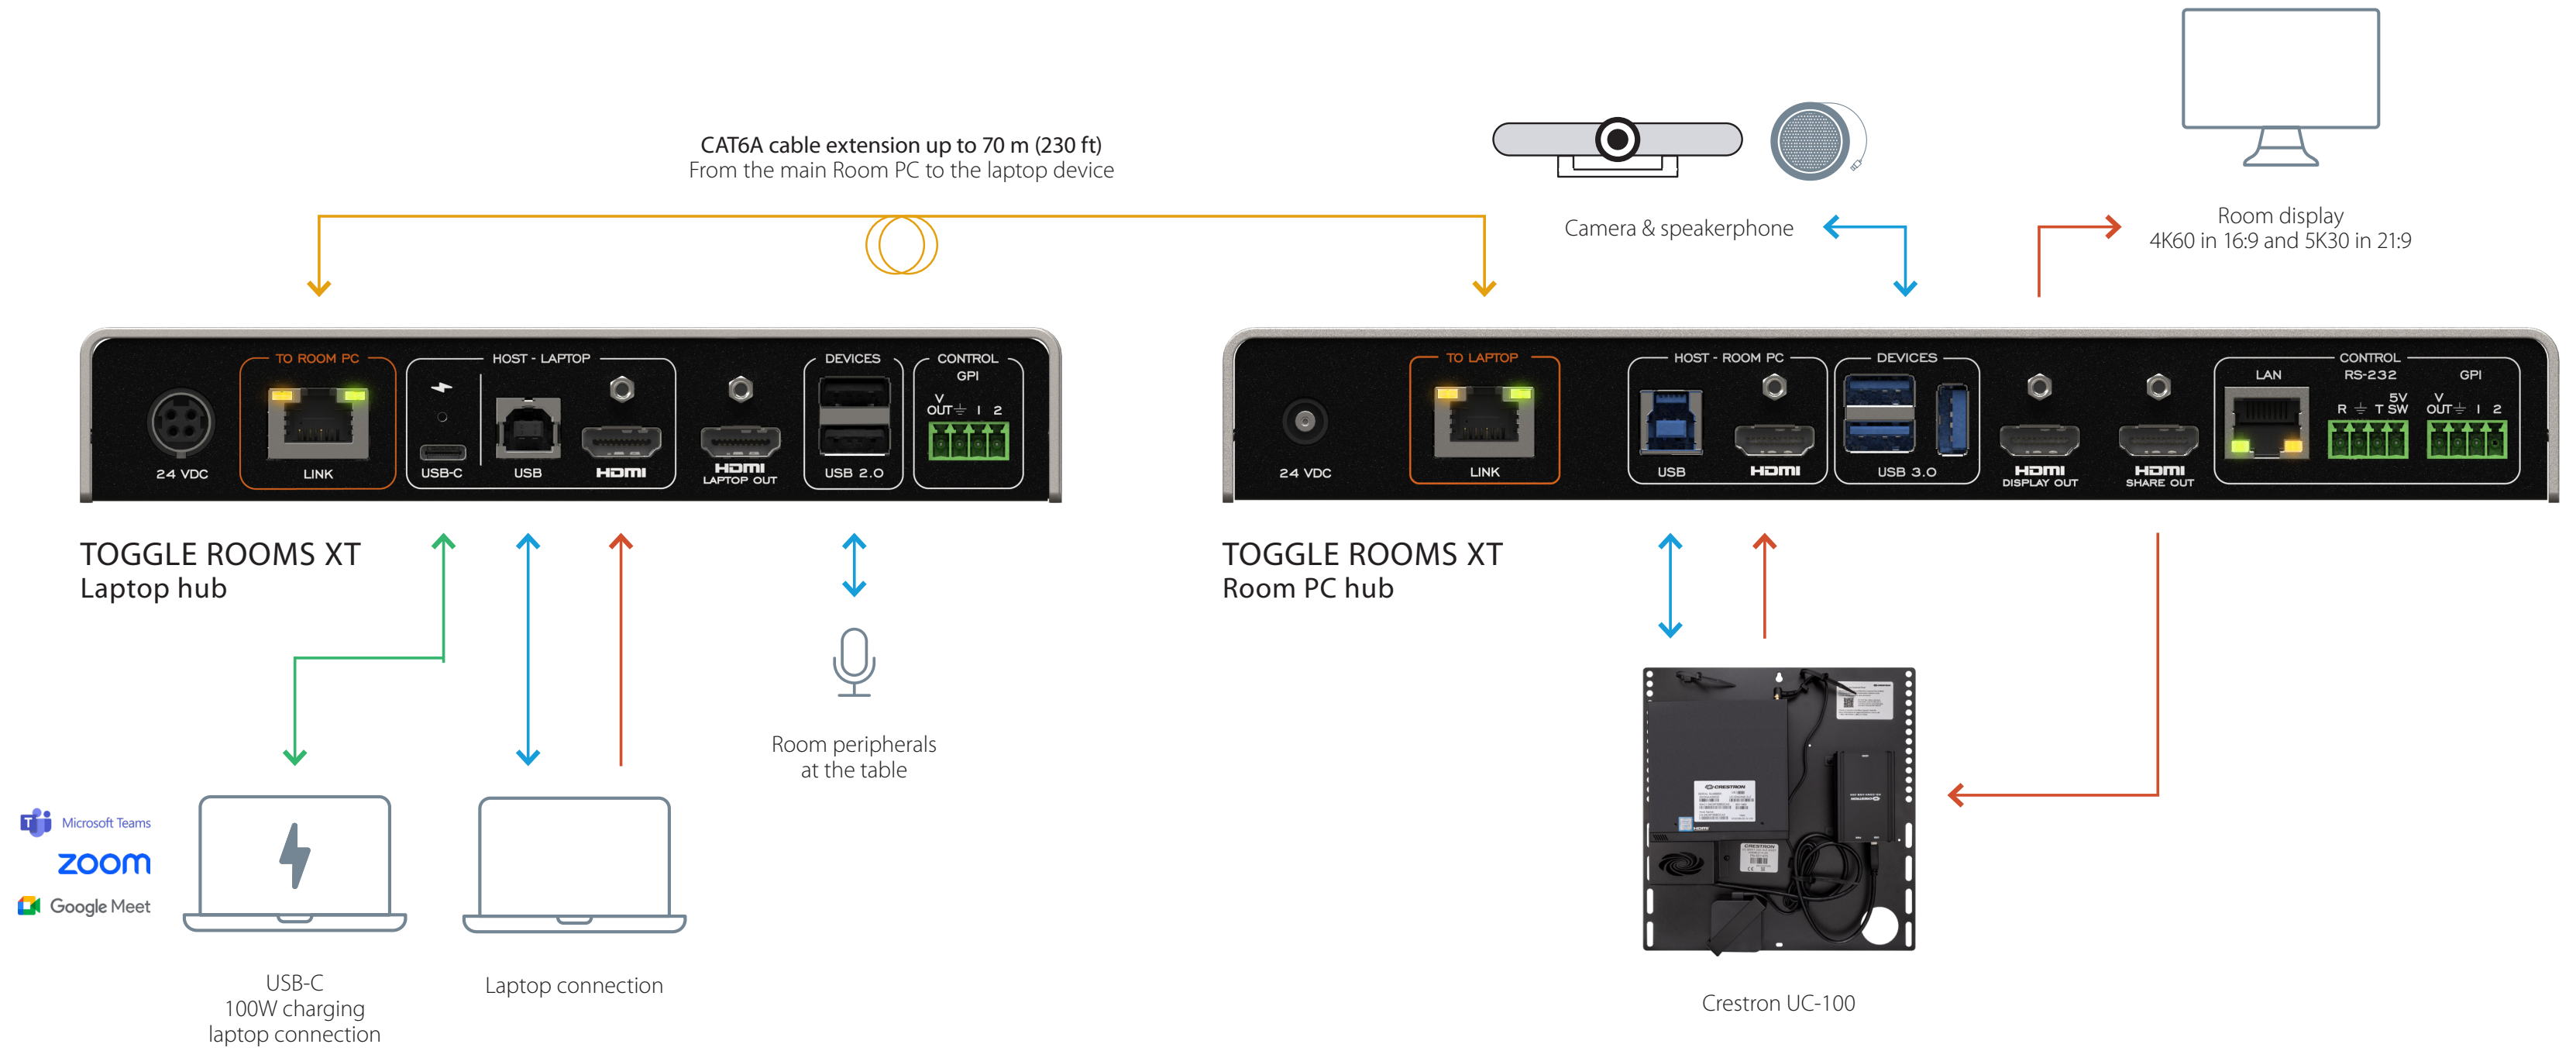

TOGGLE ROOMS XT with Crestron Flex Advance Series

LEGEND

USB-C — USB — HDMI — HDBT —