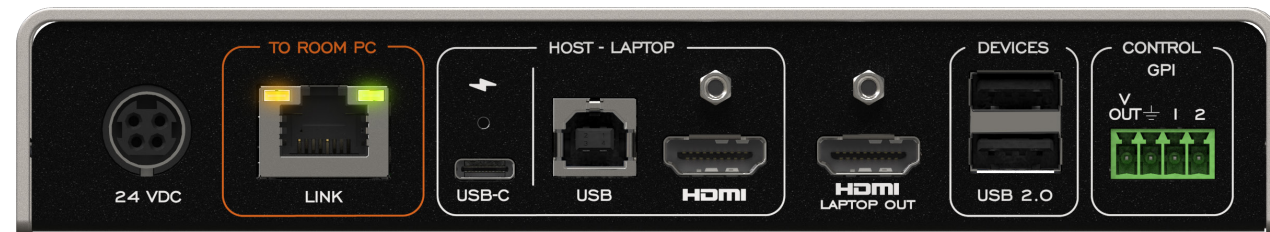

TOGGLE ROOMS XT with Lenovo ThinkSmart Core & IP Controller Kit with Room peripherals or other device

CAT6A cable extension up to 70 m (230 ft)  
 From the main Room PC to the laptop device

Room peripherals or other device you would like to share between LAPTOP/ROOM PC

Room display  
 4K60 in 16:9 and 5K30 in 21:9

TOGGLE ROOMS XT Laptop hub

TOGGLE ROOMS XT Room PC hub

USB-C 100W charging laptop connection

Laptop connection

Room peripherals at the table

Lenovo IP controller

Lenovo ThinkSmart Core

**LEGEND**

- USB-C —
- USB —
- HDMI —
- HDBT —