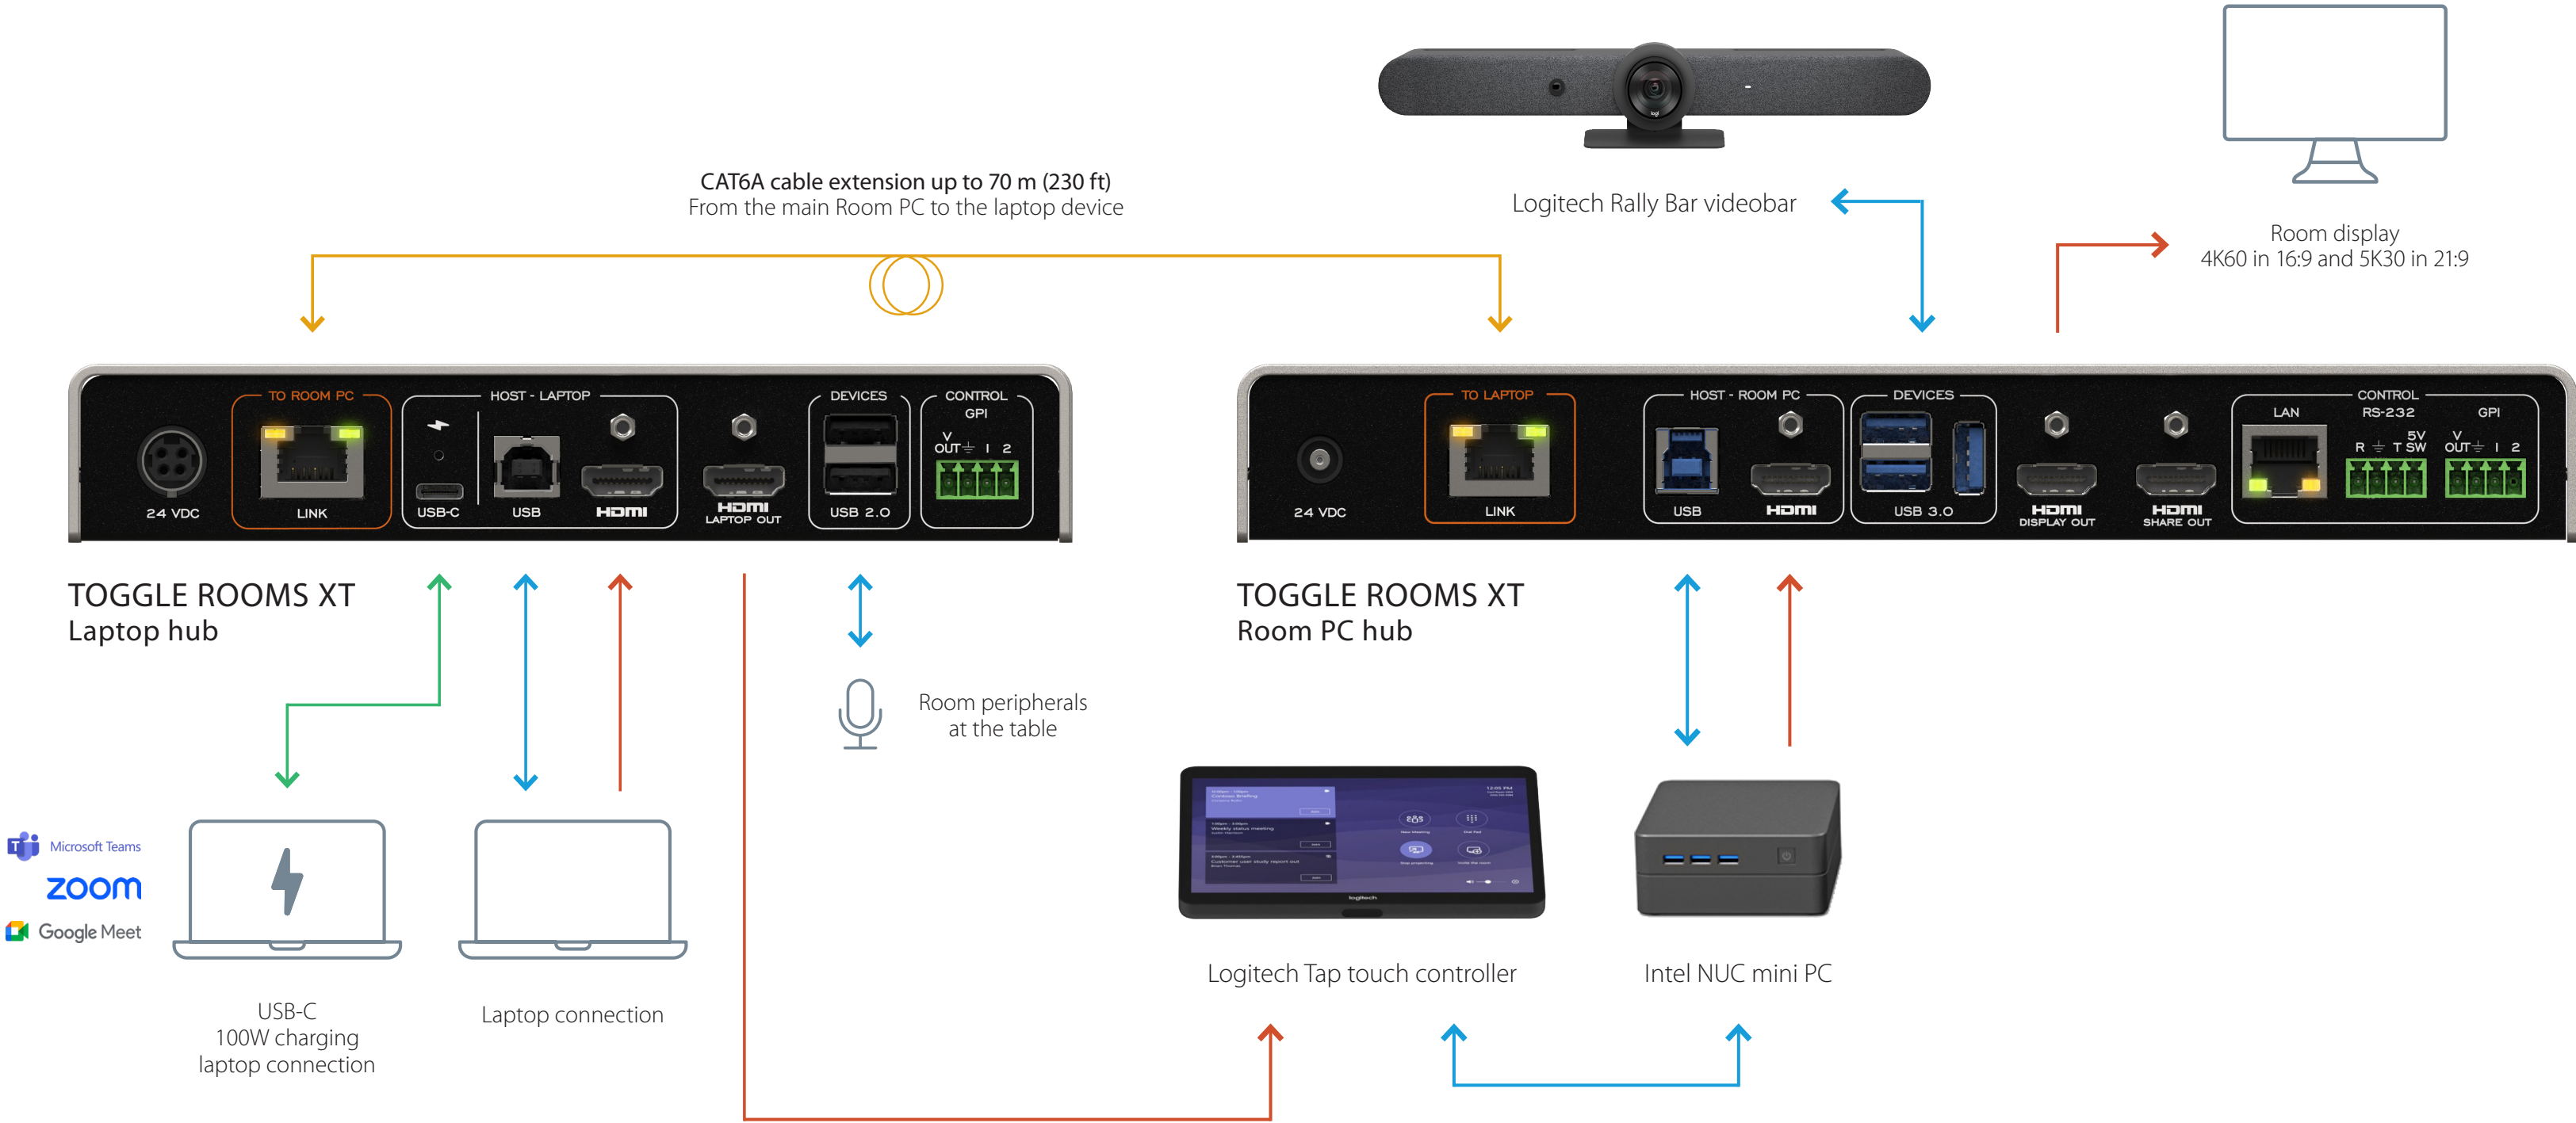

TOGGLE ROOMS XT with Logitech Rally Bar Medium Room System with PC

LEGEND

USB-C — USB — HDMI — HDBT —