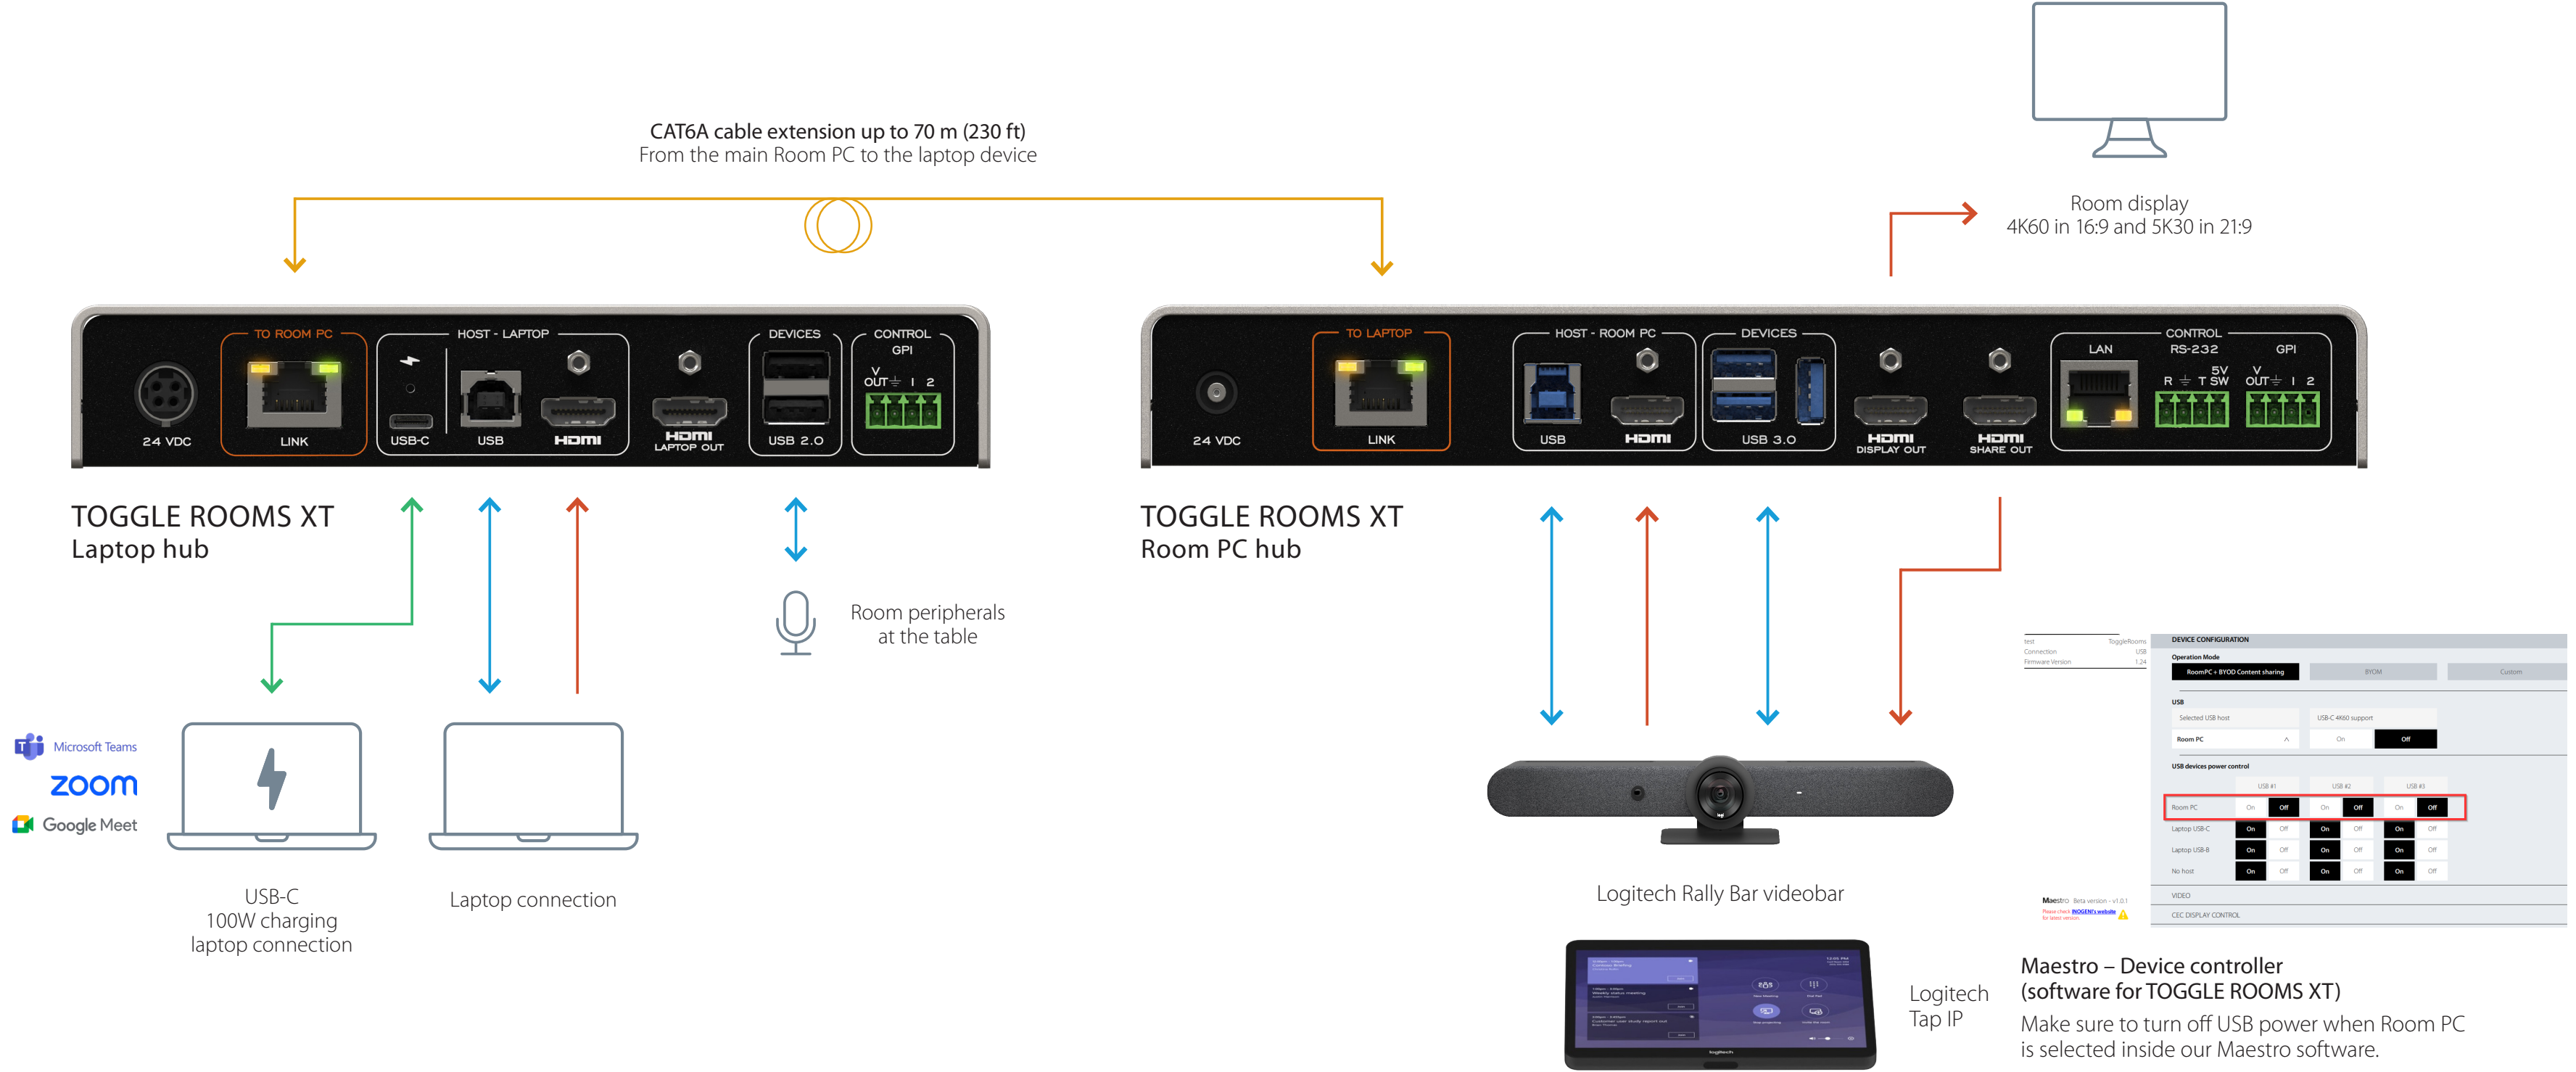

TOGGLE ROOMS XT with Logitech Rally Bar camera in appliance for Room PC host.

LEGEND
 USB-C — USB — HDMI — HDBT —