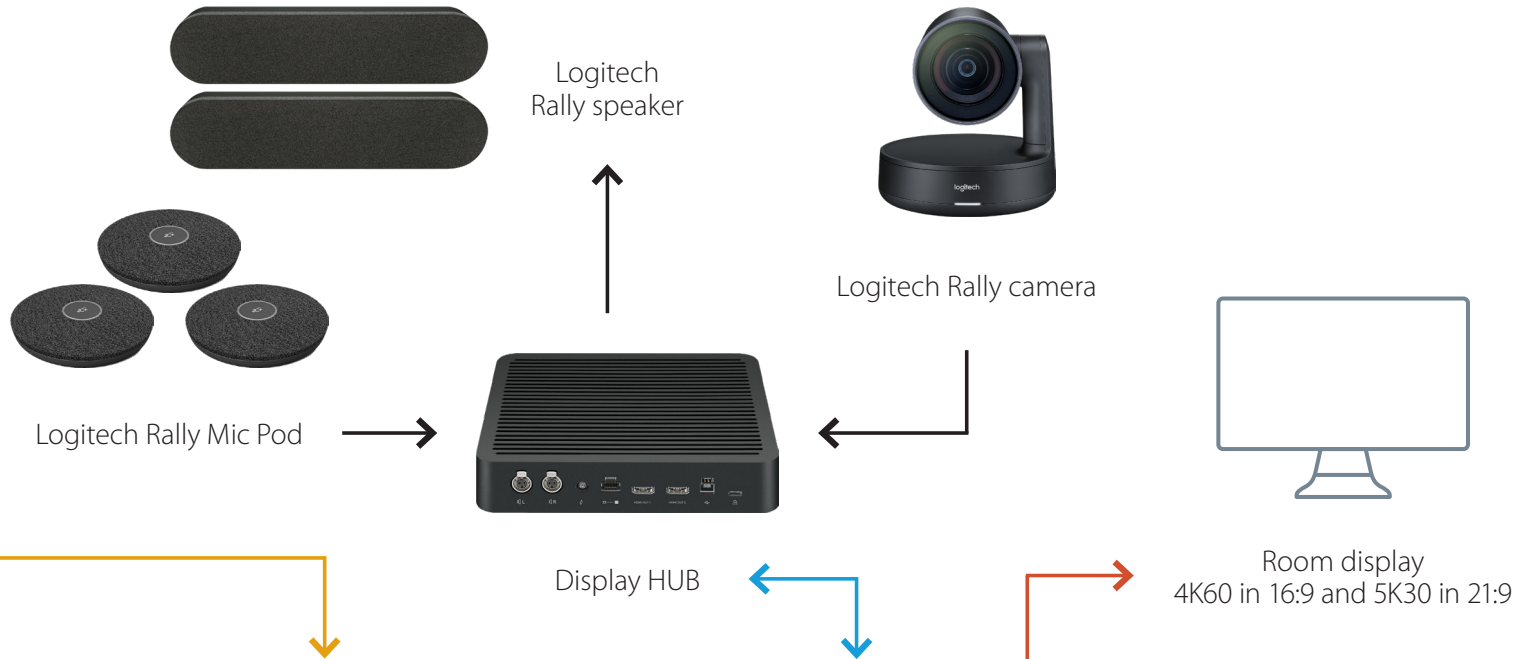

TOGGLE ROOMS XT with Logitech Rally Bar Medium Room System with PC

**LEGEND**

USB-C — USB — HDMI — HDBT —

TOGGLE ROOMS XT with Logitech Rally (Camera, Speaker, Mic Pod and Tap) for Large Room System with Intel NUC

CAT6A cable extension up to 70 m (230 ft)  
 From the main Room PC to the laptop device

TOGGLE ROOMS XT Laptop hub

TOGGLE ROOMS XT Room PC hub

LEGEND

TOGGLE ROOMS XT with Logitech Rally Bar camera in appliance for Room PC host.

**LEGEND**

USB-C — USB — HDMI — HDBT —

TOGGLE ROOMS XT with Logitech Rally Bar camera in appliance for Room PC host with INO-BUTTON KIT.

CAT6A cable extension up to 70 m (230 ft)  
 From the main Room PC to the laptop device

Room display  
 4K60 in 16:9 and 5K30 in 21:9

TOGGLE ROOMS XT  
 Laptop hub

TOGGLE ROOMS XT  
 Room PC hub

USB-C  
 100W charging  
 laptop connection

Laptop connection

GPI/button  
 interface

Logitech Rally Bar videobar