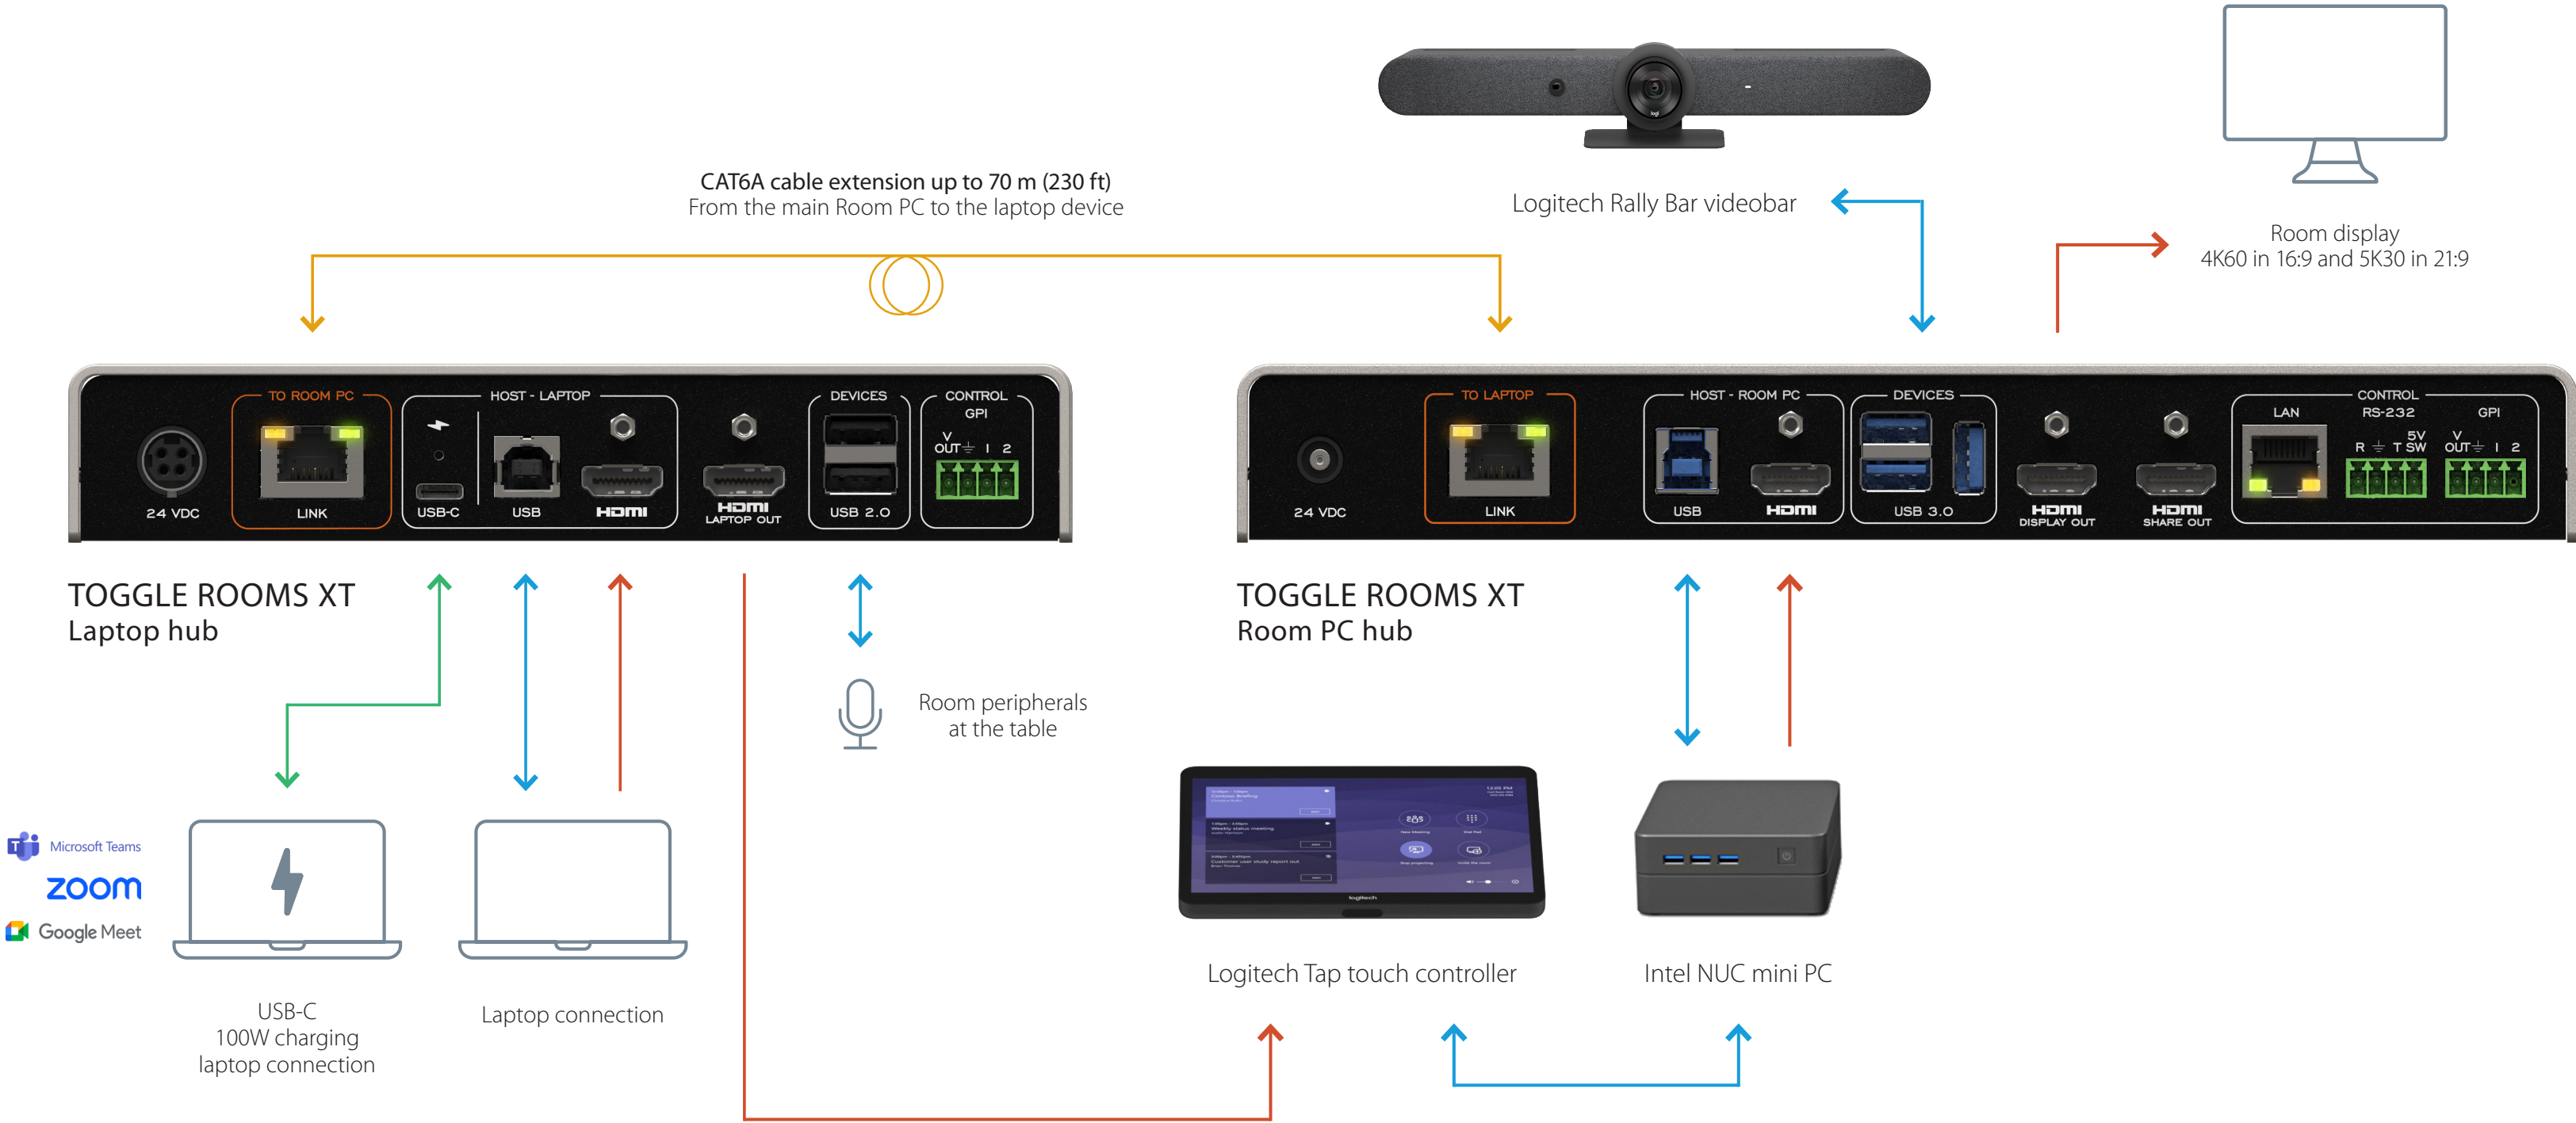

TOGGLE ROOMS XT with Logitech Rally Bar Medium Room System with PC

**LEGEND**

USB-C — USB — HDMI — HDBT —

TOGGLE ROOMS XT with Logitech Rally (Camera, Speaker, Mic Pod and Tap) for Large Room System with Intel NUC

CAT6A cable extension up to 70 m (230 ft)  
 From the main Room PC to the laptop device

TOGGLE ROOMS XT Laptop hub

TOGGLE ROOMS XT Room PC hub

LEGEND

TOGGLE ROOMS XT with Logitech Rally Bar camera in appliance for Room PC host.

**LEGEND**

USB-C — USB — HDMI — HDBT —

TOGGLE ROOMS XT with Logitech Rally Bar camera in appliance for Room PC host with INO-BUTTON KIT.

CAT6A cable extension up to 70 m (230 ft)  
 From the main Room PC to the laptop device

Room display  
 4K60 in 16:9 and 5K30 in 21:9

TOGGLE ROOMS XT  
 Laptop hub

TOGGLE ROOMS XT  
 Room PC hub

USB-C  
 100W charging  
 laptop connection

Laptop connection

GPI/button  
 interface

Logitech Rally Bar videobar