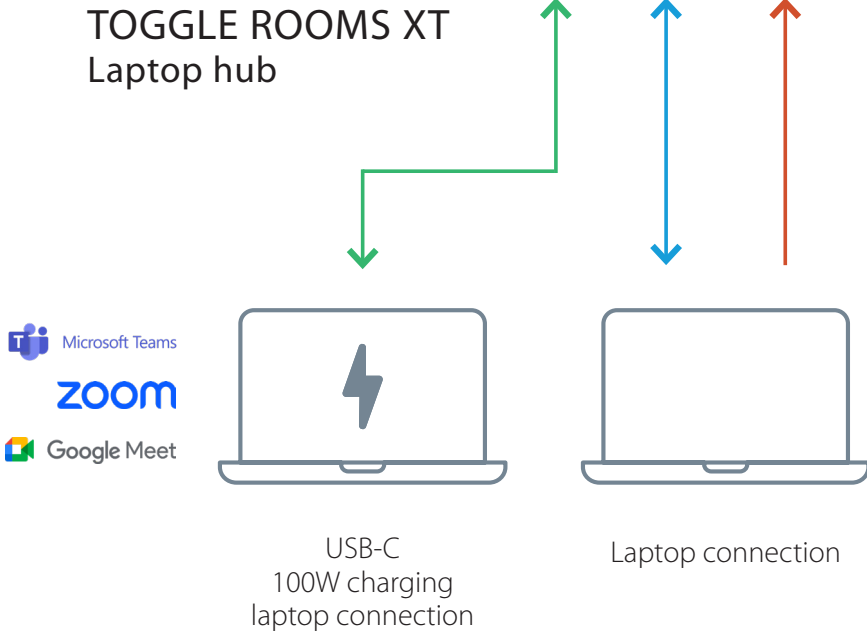

TOGGLE ROOMS XT with Logitech Rally Bar Medium Room System with PC

**LEGEND**

USB-C — USB — HDMI — HDBT —

TOGGLE ROOMS XT with Logitech Rally (Camera, Speaker, Mic Pod and Tap) for Large Room System with Intel NUC

CAT6A cable extension up to 70 m (230 ft)  
 From the main Room PC to the laptop device

TOGGLE ROOMS XT Laptop hub

TOGGLE ROOMS XT Room PC hub

LEGEND

TOGGLE ROOMS XT with Logitech Rally Bar camera in appliance for Room PC host.

**LEGEND**

USB-C — USB — HDMI — HDBT —

TOGGLE ROOMS XT with Logitech Rally Bar camera in appliance for Room PC host with INO-BUTTON KIT.

CAT6A cable extension up to 70 m (230 ft)  
 From the main Room PC to the laptop device

Room display  
 4K60 in 16:9 and 5K30 in 21:9

TOGGLE ROOMS XT  
 Laptop hub

TOGGLE ROOMS XT  
 Room PC hub

USB-C  
 100W charging  
 laptop connection

Laptop connection

GPI/button  
 interface

Logitech Rally Bar videobar