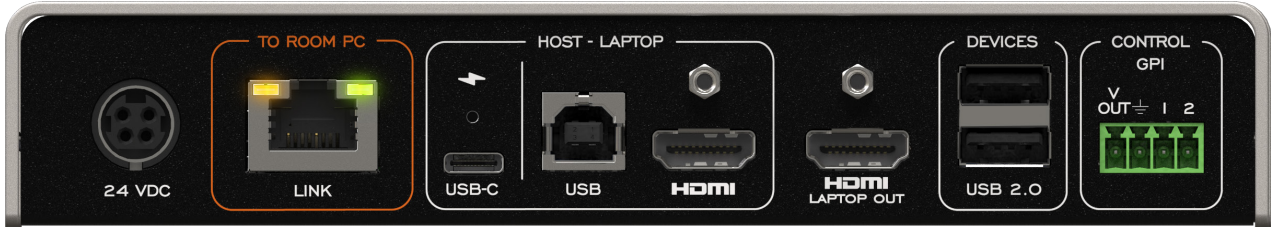

TOGGLE ROOMS XT with Logitech Rally Bar Medium Room System with PC

**LEGEND**

USB-C — USB — HDMI — HDBT —

TOGGLE ROOMS XT with Logitech Rally (Camera, Speaker, Mic Pod and Tap) for Large Room System with Intel NUC

CAT6A cable extension up to 70 m (230 ft)  
 From the main Room PC to the laptop device

TOGGLE ROOMS XT Laptop hub

TOGGLE ROOMS XT Room PC hub

LEGEND

TOGGLE ROOMS XT with Logitech Rally Bar camera in appliance for Room PC host.

**LEGEND**

USB-C — USB — HDMI — HDBT —

TOGGLE ROOMS XT with Logitech Rally Bar camera in appliance for Room PC host with INO-BUTTON KIT.

CAT6A cable extension up to 70 m (230 ft)  
 From the main Room PC to the laptop device

Room display  
 4K60 in 16:9 and 5K30 in 21:9

TOGGLE ROOMS XT  
 Laptop hub

TOGGLE ROOMS XT  
 Room PC hub

USB-C  
 100W charging  
 laptop connection

Laptop connection

GPI/button  
 interface

Logitech Rally Bar videobar