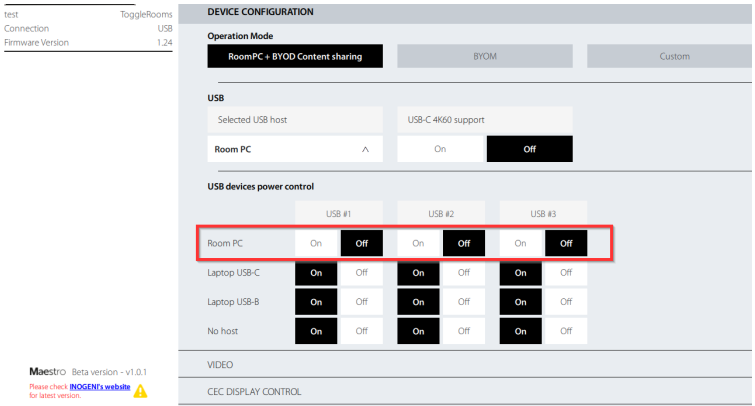

Room display  
 4K60 in 16:9 and 5K30 in 21:9

TOGGLE ROOMS XT  
 Laptop hub

TOGGLE ROOMS XT  
 Room PC hub

USB-C  
 100W charging  
 laptop connection

Laptop connection

GPI/button  
 interface

Logitech Rally Bar videobar

Logitech  
 Tap IP

Maestro – Device controller  
 (software for TOGGLE ROOMS XT)

Make sure to turn off USB power when Room PC is selected inside our Maestro software.

**LEGEND**

- USB-C —
- USB —
- HDMI —
- HDBT —