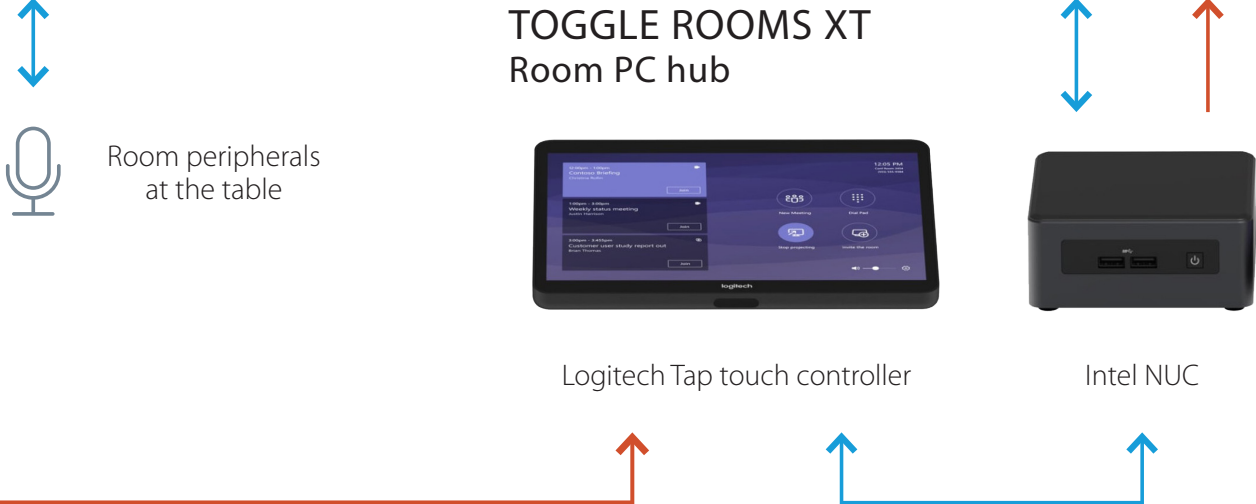

TOGGLE ROOMS XT with Logitech Rally Bar Medium Room System with PC

**LEGEND**

USB-C — USB — HDMI — HDBT —

TOGGLE ROOMS XT with Logitech Rally (Camera, Speaker, Mic Pod and Tap) for Large Room System with Intel NUC

CAT6A cable extension up to 70 m (230 ft)  
 From the main Room PC to the laptop device

TOGGLE ROOMS XT Laptop hub

TOGGLE ROOMS XT Room PC hub

LEGEND

TOGGLE ROOMS XT with Logitech Rally Bar camera in appliance for Room PC host.

**LEGEND**

USB-C — USB — HDMI — HDBT —

TOGGLE ROOMS XT with Logitech Rally Bar camera in appliance for Room PC host with INO-BUTTON KIT.

CAT6A cable extension up to 70 m (230 ft)  
 From the main Room PC to the laptop device

Room display  
 4K60 in 16:9 and 5K30 in 21:9

TOGGLE ROOMS XT  
 Laptop hub

TOGGLE ROOMS XT  
 Room PC hub

USB-C  
 100W charging  
 laptop connection

Laptop connection

GPI/button  
 interface

Logitech Rally Bar videobar