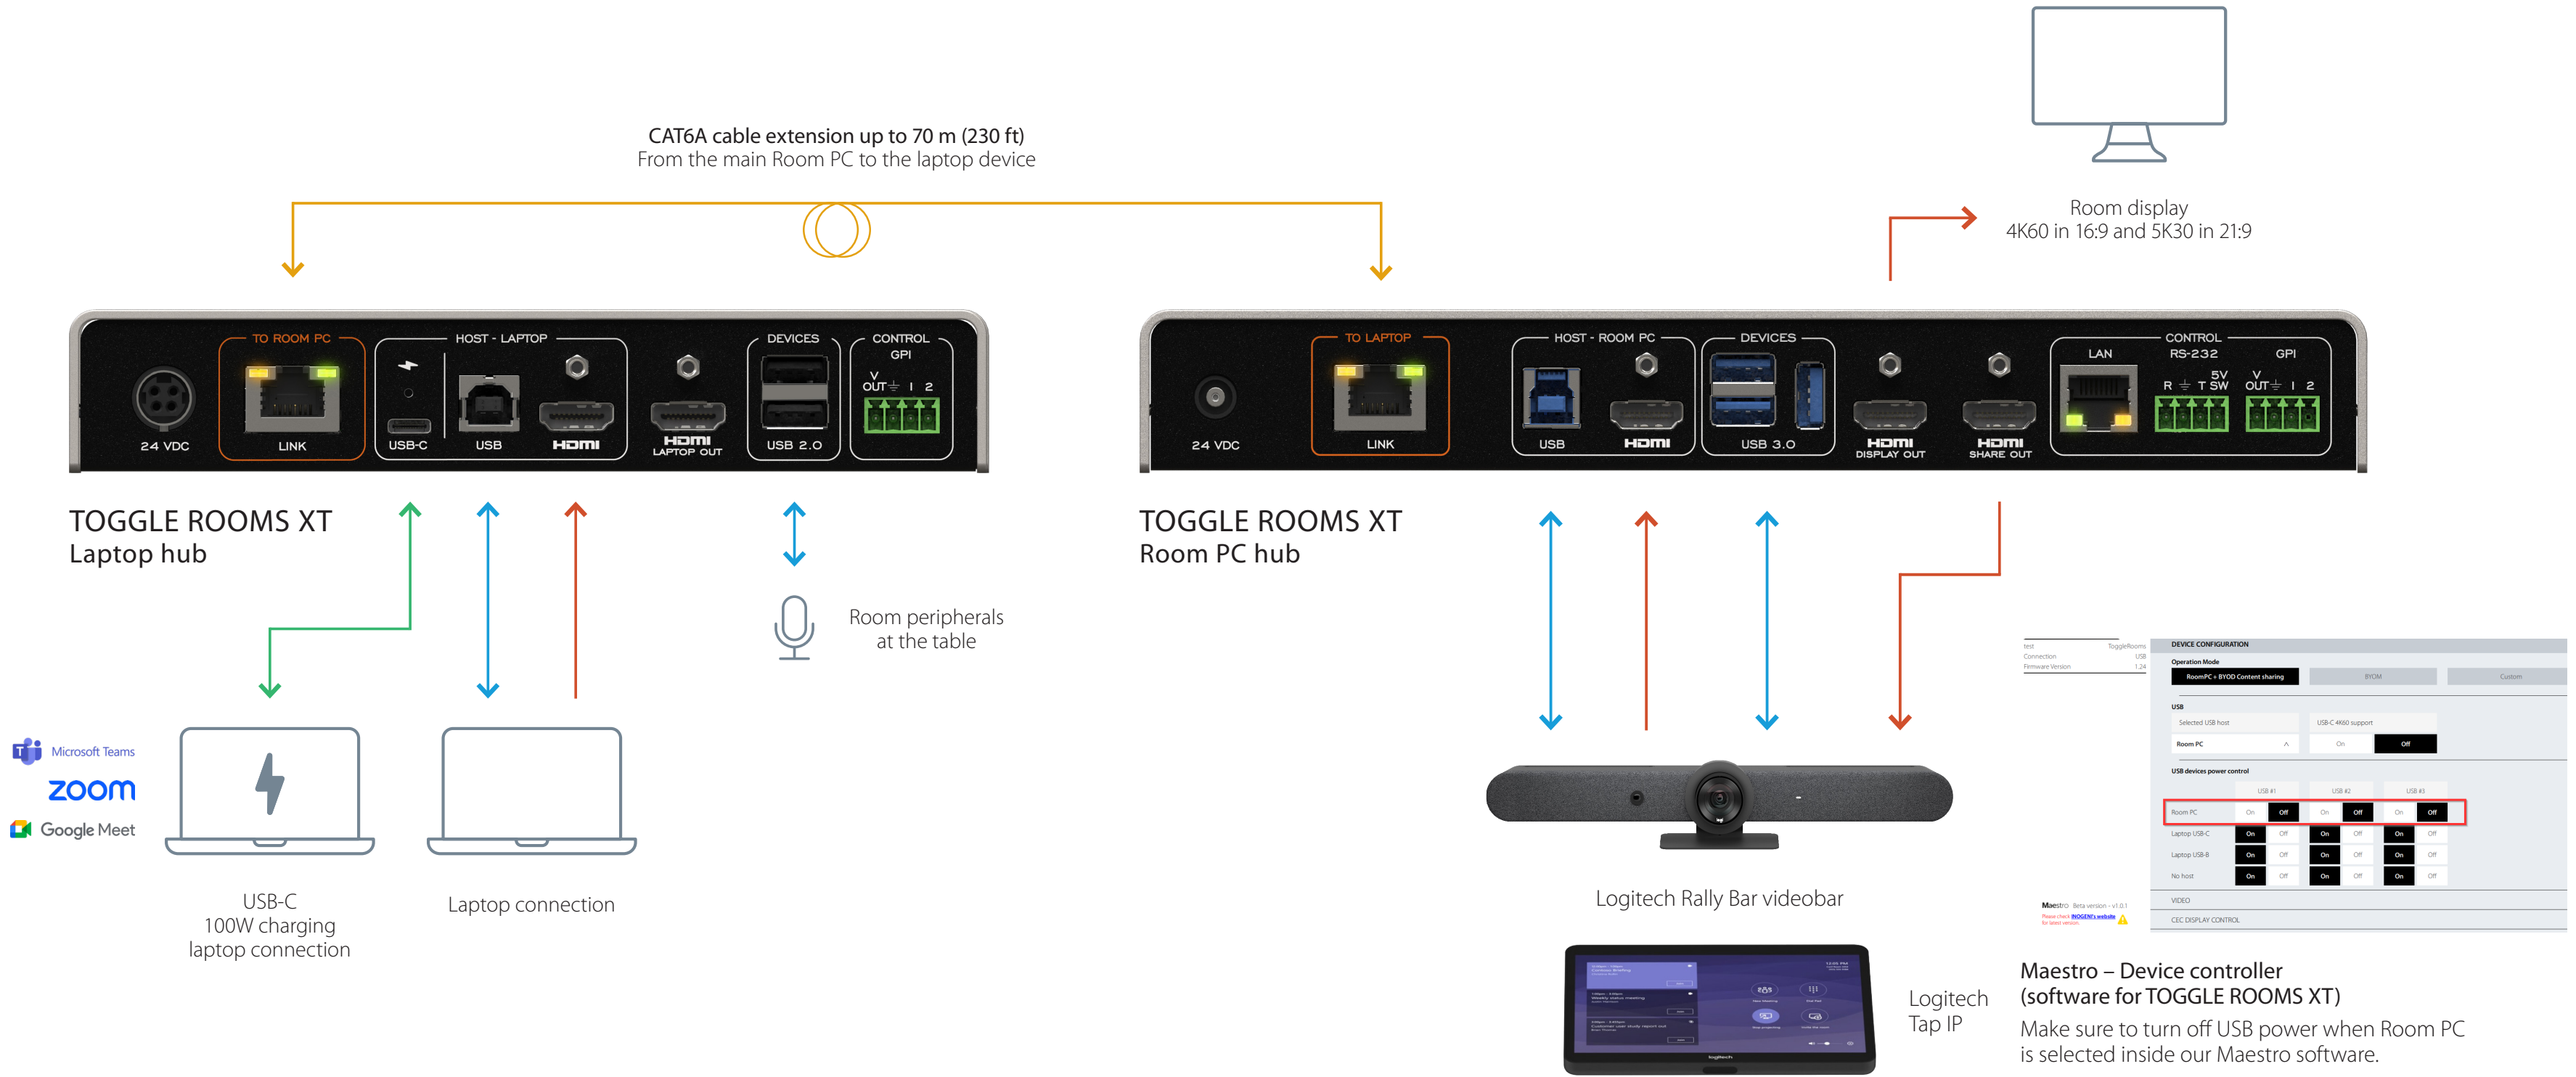

TOGGLE ROOMS XT with Logitech Rally Bar Medium Room System with PC

**LEGEND**

USB-C — USB — HDMI — HDBT —

TOGGLE ROOMS XT with Logitech Rally (Camera, Speaker, Mic Pod and Tap) for Large Room System with Intel NUC

CAT6A cable extension up to 70 m (230 ft)  
 From the main Room PC to the laptop device

TOGGLE ROOMS XT Laptop hub

TOGGLE ROOMS XT Room PC hub

LEGEND

TOGGLE ROOMS XT with Logitech Rally Bar camera in appliance for Room PC host.

**LEGEND**

USB-C — USB — HDMI — HDBT —

TOGGLE ROOMS XT with Logitech Rally Bar camera in appliance for Room PC host with INO-BUTTON KIT.

CAT6A cable extension up to 70 m (230 ft)  
 From the main Room PC to the laptop device

Room display  
 4K60 in 16:9 and 5K30 in 21:9

TOGGLE ROOMS XT  
 Laptop hub

TOGGLE ROOMS XT  
 Room PC hub

USB-C  
 100W charging  
 laptop connection

Laptop connection

GPI/button  
 interface

Logitech Rally Bar videobar