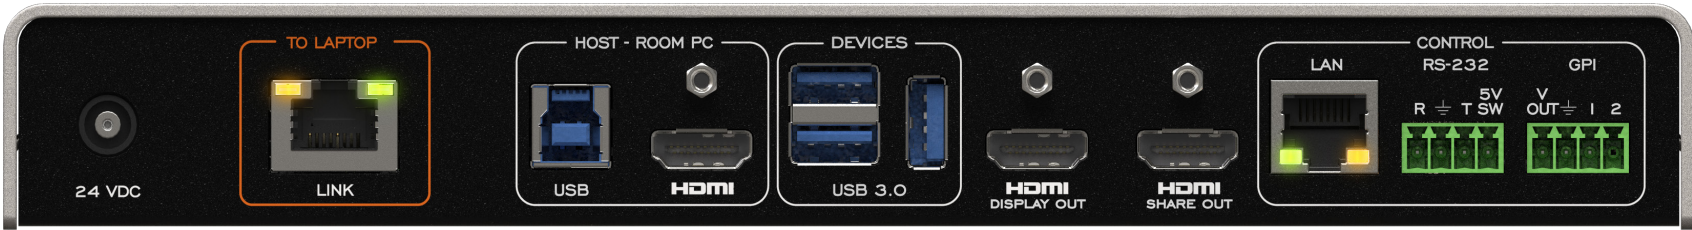

CAT6A cable extension up to 70 m (230 ft)  
 From the main Room PC to the laptop device

TOGGLE ROOMS XT Laptop hub

TOGGLE ROOMS XT Room PC hub

LEGEND

TOGGLE ROOMS XT with Logitech Rally Bar camera in appliance for Room PC host.

**LEGEND**

USB-C — USB — HDMI — HDBT —

TOGGLE ROOMS XT with Logitech Rally Bar camera in appliance for Room PC host with INO-BUTTON KIT.

CAT6A cable extension up to 70 m (230 ft)  
 From the main Room PC to the laptop device

Room display  
 4K60 in 16:9 and 5K30 in 21:9

TOGGLE ROOMS XT  
 Laptop hub

TOGGLE ROOMS XT  
 Room PC hub

USB-C  
 100W charging  
 laptop connection

Laptop connection

GPI/button  
 interface

Logitech Rally Bar videobar

Logitech  
 Tap IP

Maestro – Device controller  
 (software for TOGGLE ROOMS XT)

Make sure to turn off USB power when Room PC is selected inside our Maestro software.

**LEGEND**

- USB-C —
- USB —
- HDMI —
- HDBT —