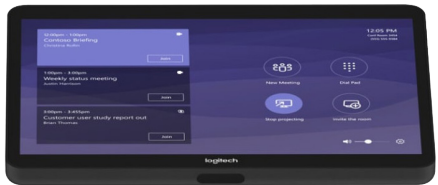

Room display  
 4K60 in 16:9 and 5K30 in 21:9

TOGGLE ROOMS XT  
 Laptop hub

TOGGLE ROOMS XT  
 Room PC hub

USB-C  
 100W charging  
 laptop connection

Laptop connection

GPI/button  
 interface

Logitech Rally Bar videobar

Logitech  
 Tap IP

Maestro – Device controller  
 (software for TOGGLE ROOMS XT)

Make sure to turn off USB power when Room PC is selected inside our Maestro software.

**LEGEND**

- USB-C —
- USB —
- HDMI —
- HDBT —