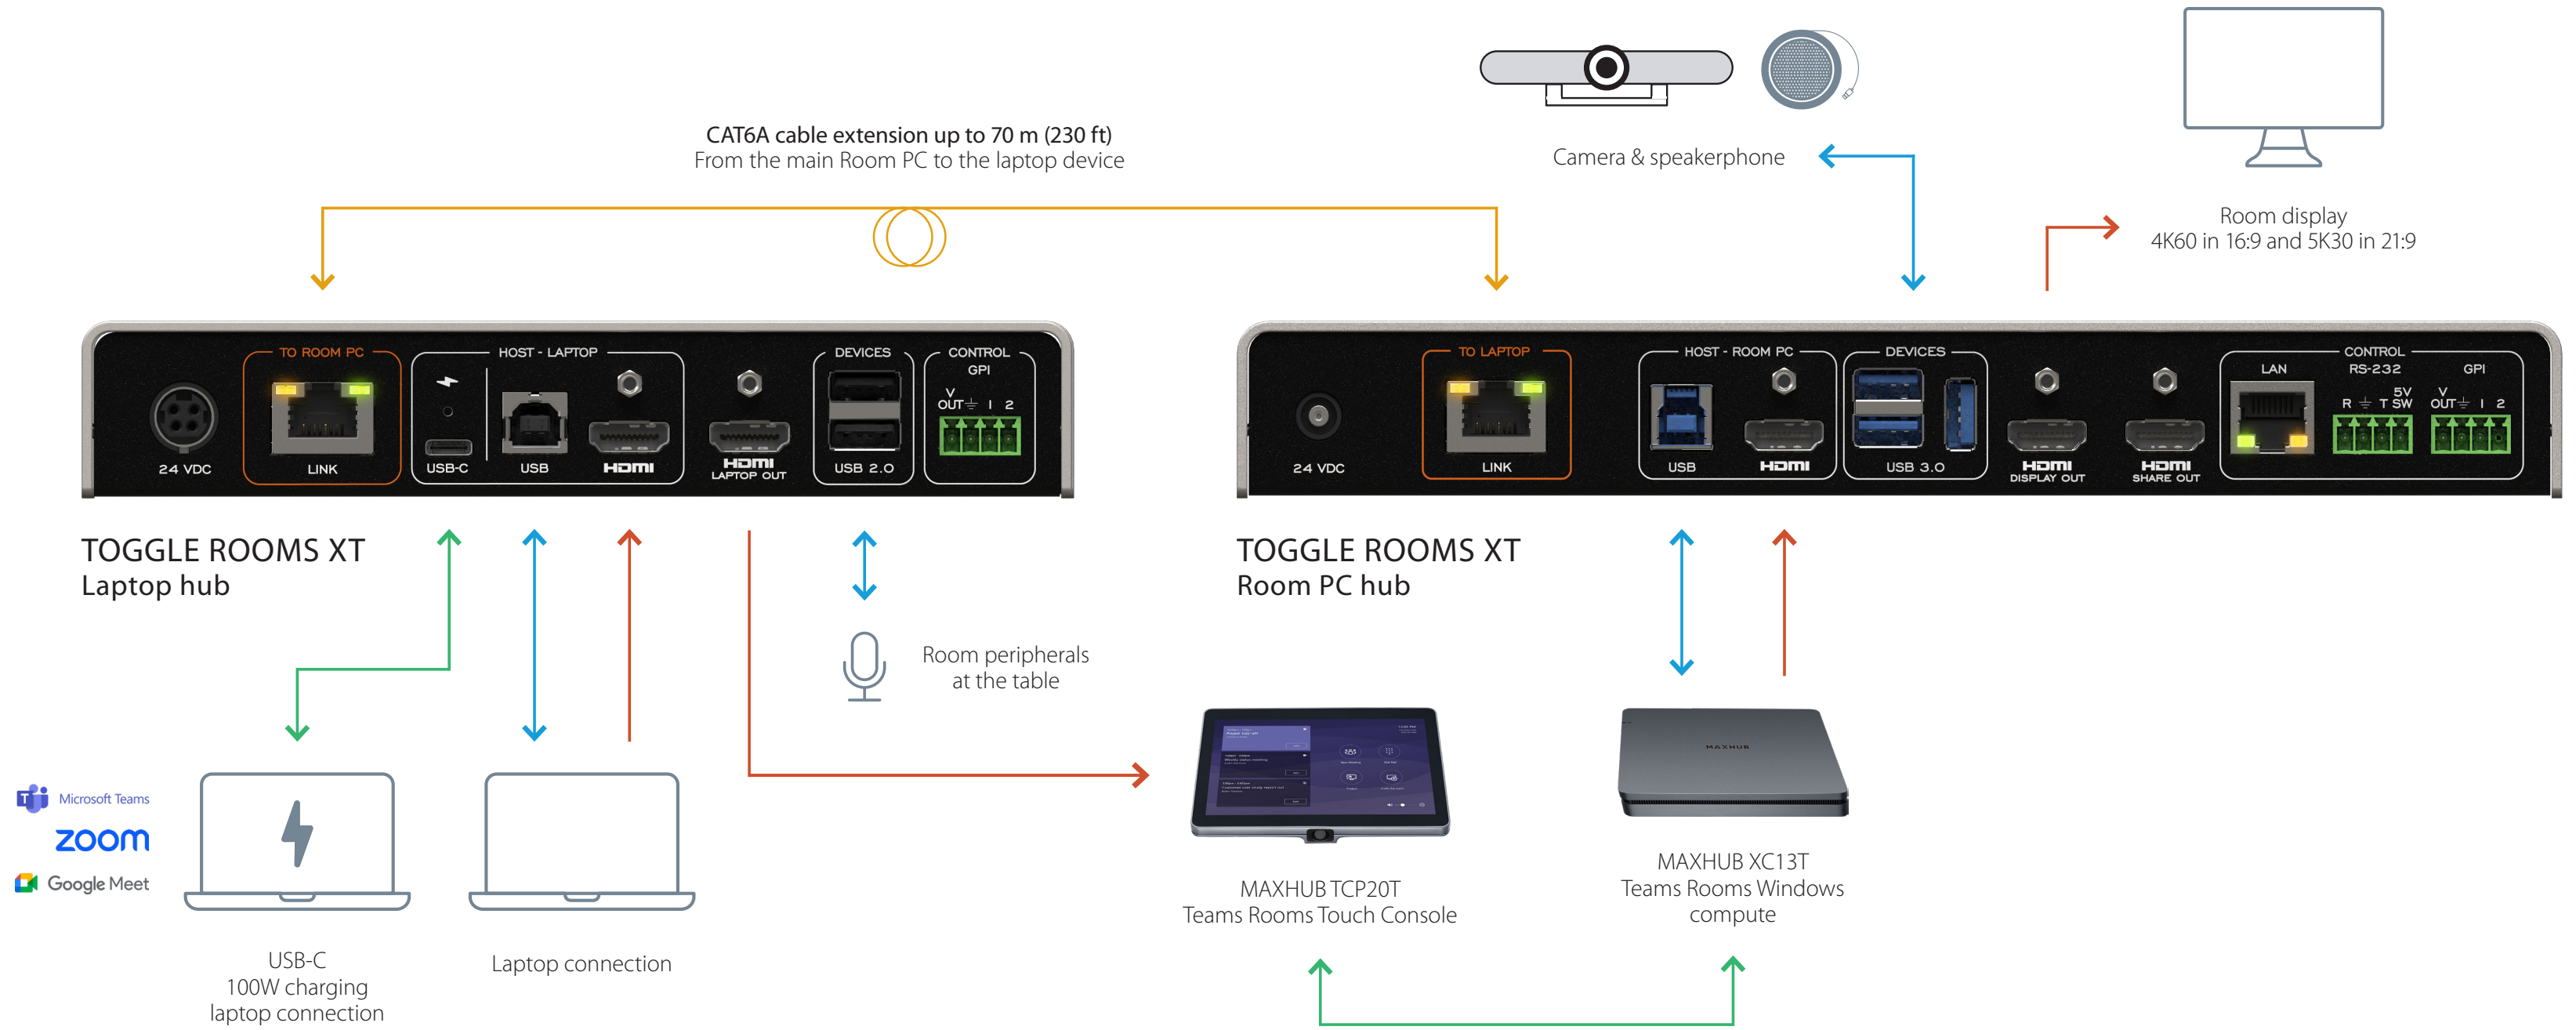

TOGGLE ROOMS XT with MAXHUB XCore Kit

LEGEND

USB-C — USB — HDMI — HDBT —