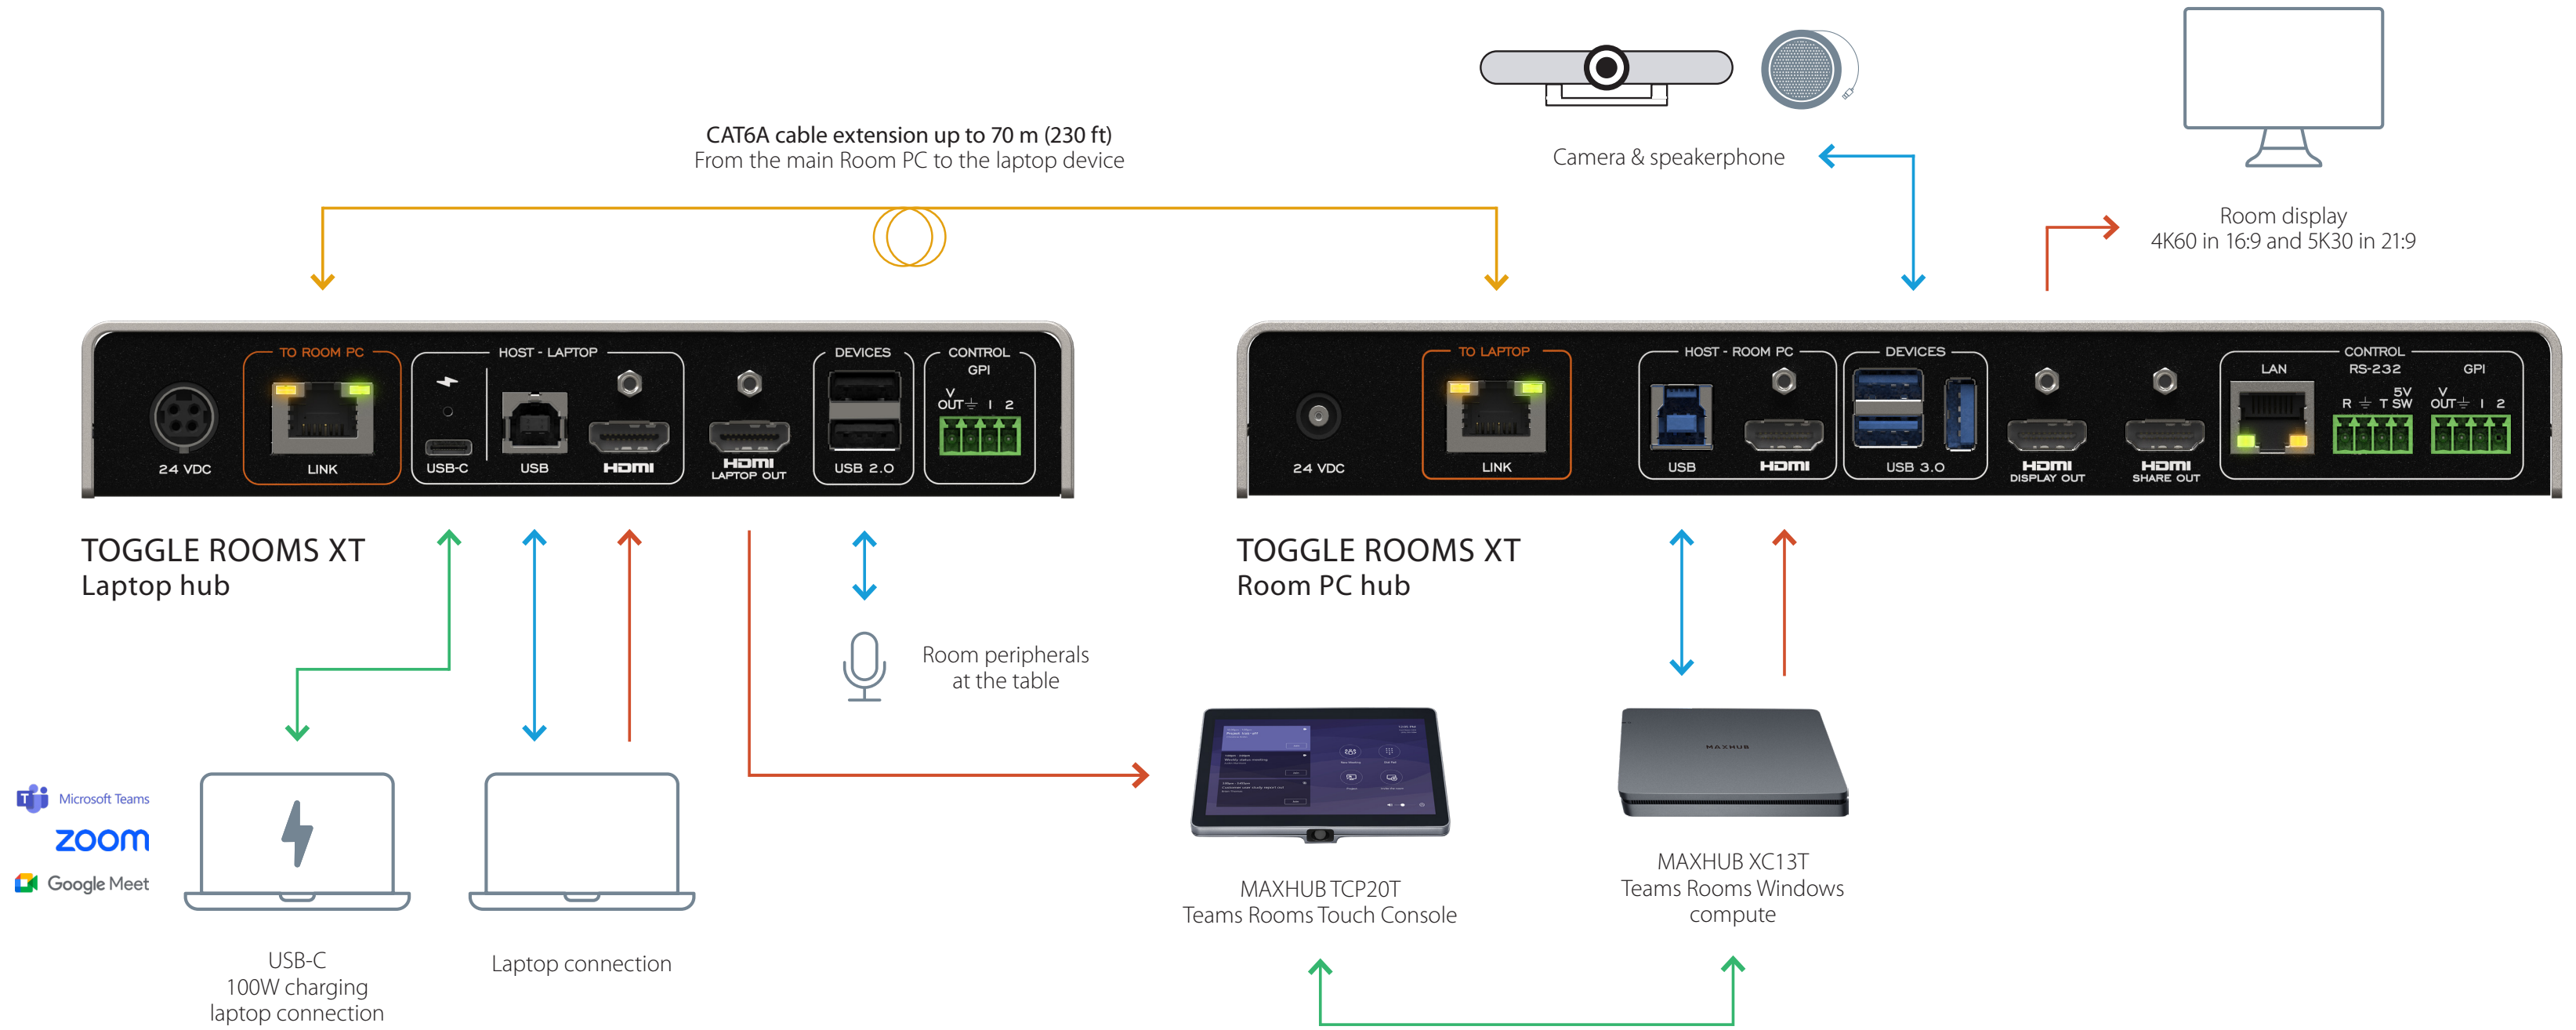

TOGGLE ROOMS XT with MAXHUB XCore Kit

LEGEND

USB-C — USB — HDMI — HDBT —

TOGGLE ROOMS XT with MAXHUB XCore Kit Pro

LEGEND

— USB-C
 — USB
 — HDMI
 — HDBT
 — IP
 —