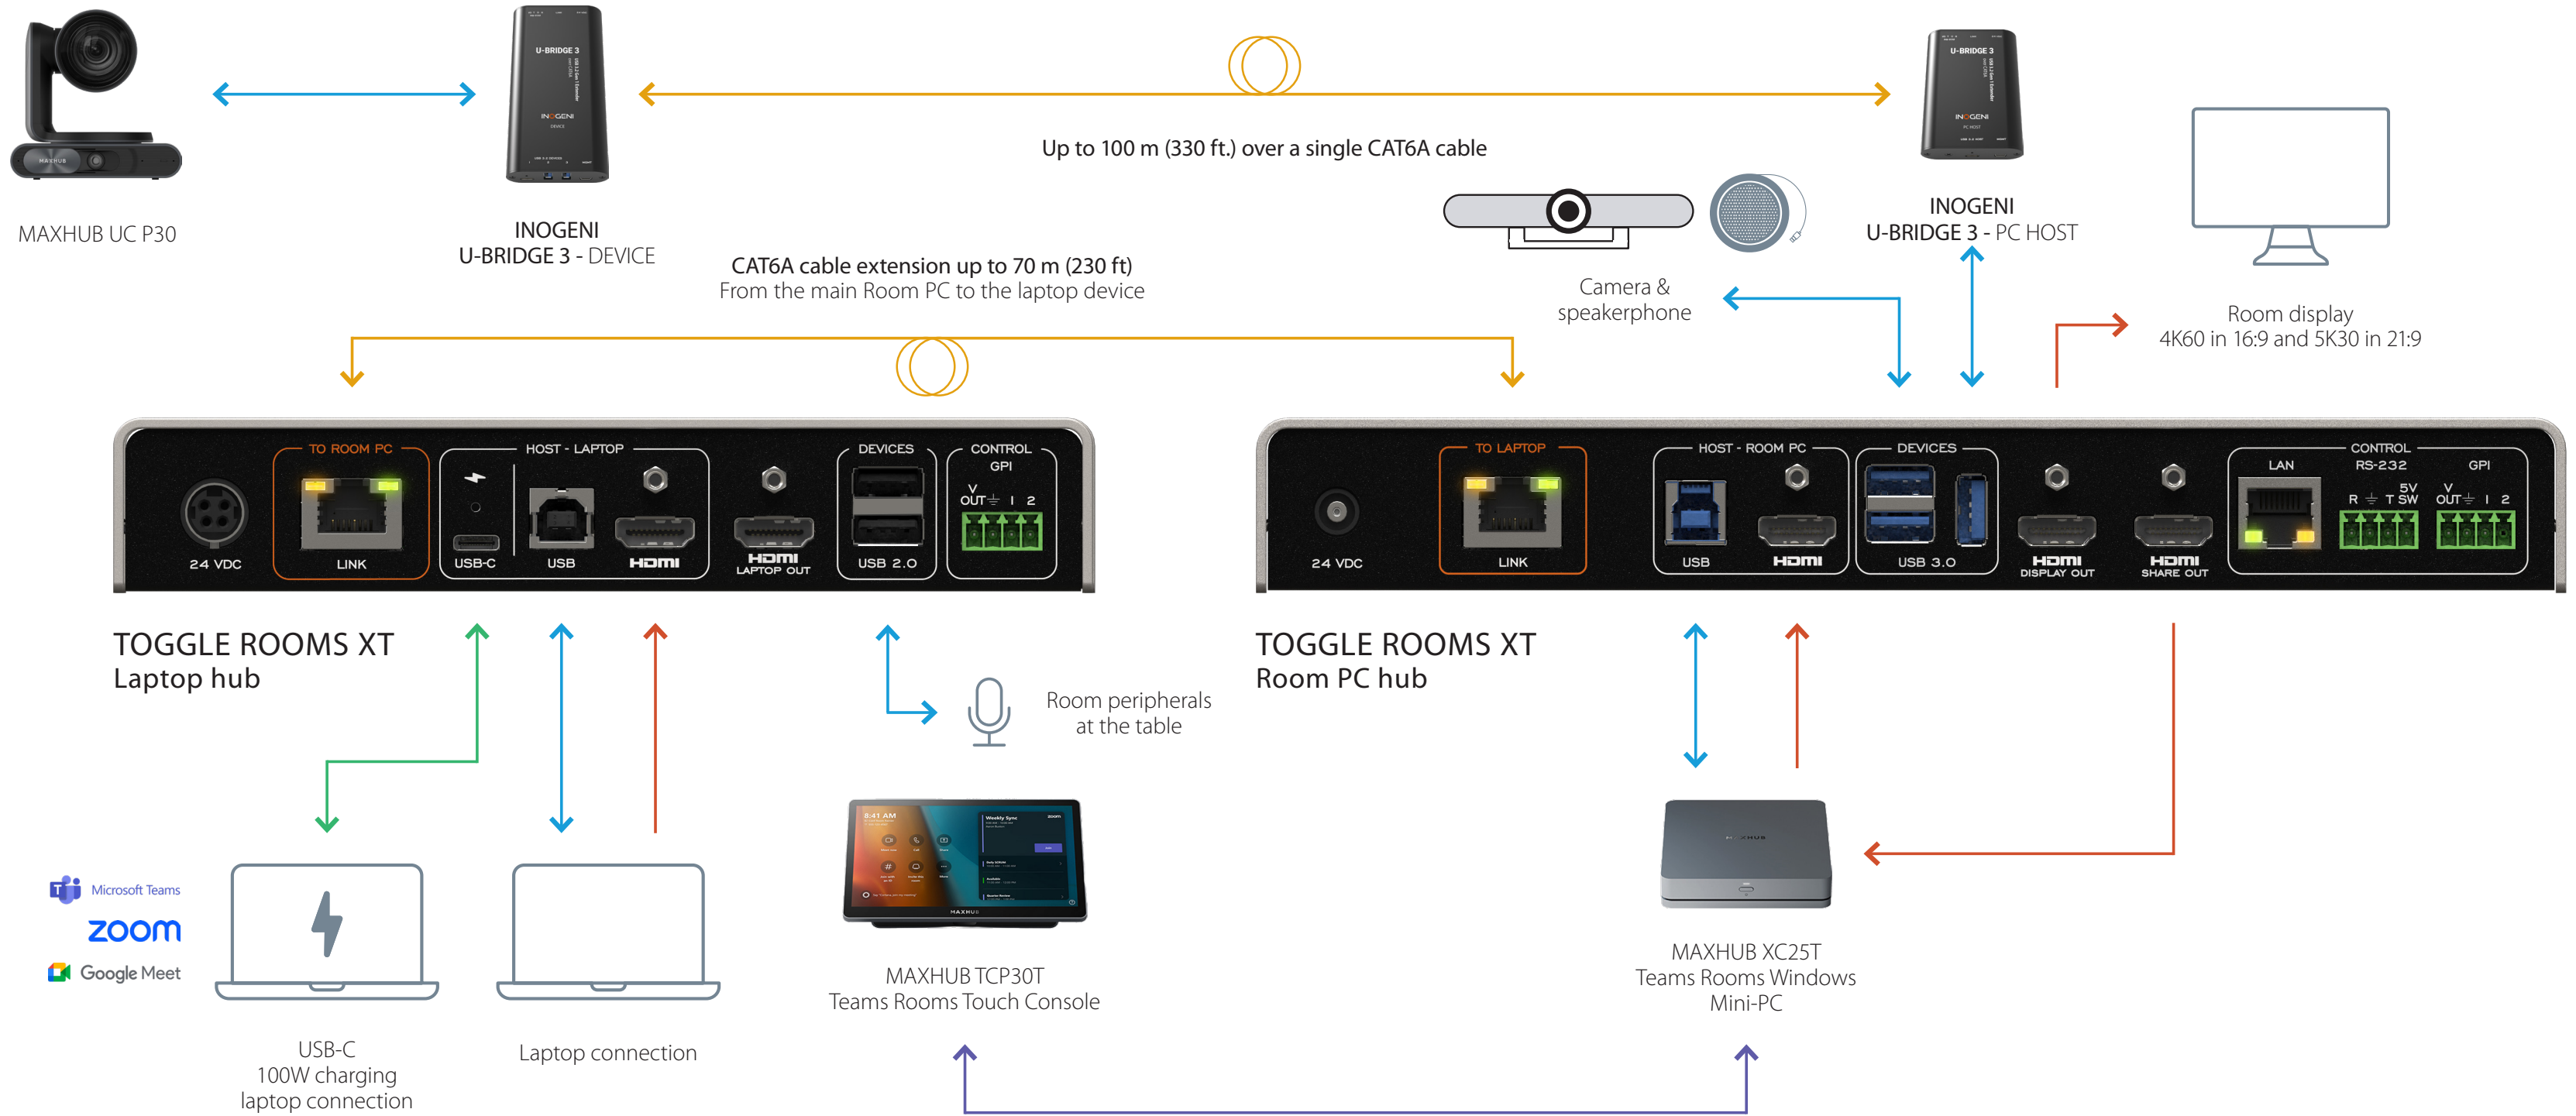

TOGGLE ROOMS XT with MAXHUB XCore Kit

LEGEND

USB-C — USB — HDMI — HDBT —

TOGGLE ROOMS XT with MAXHUB XCore Kit Pro

LEGEND

— USB-C
 — USB
 — HDMI
 — HDBT
 — IP
 —