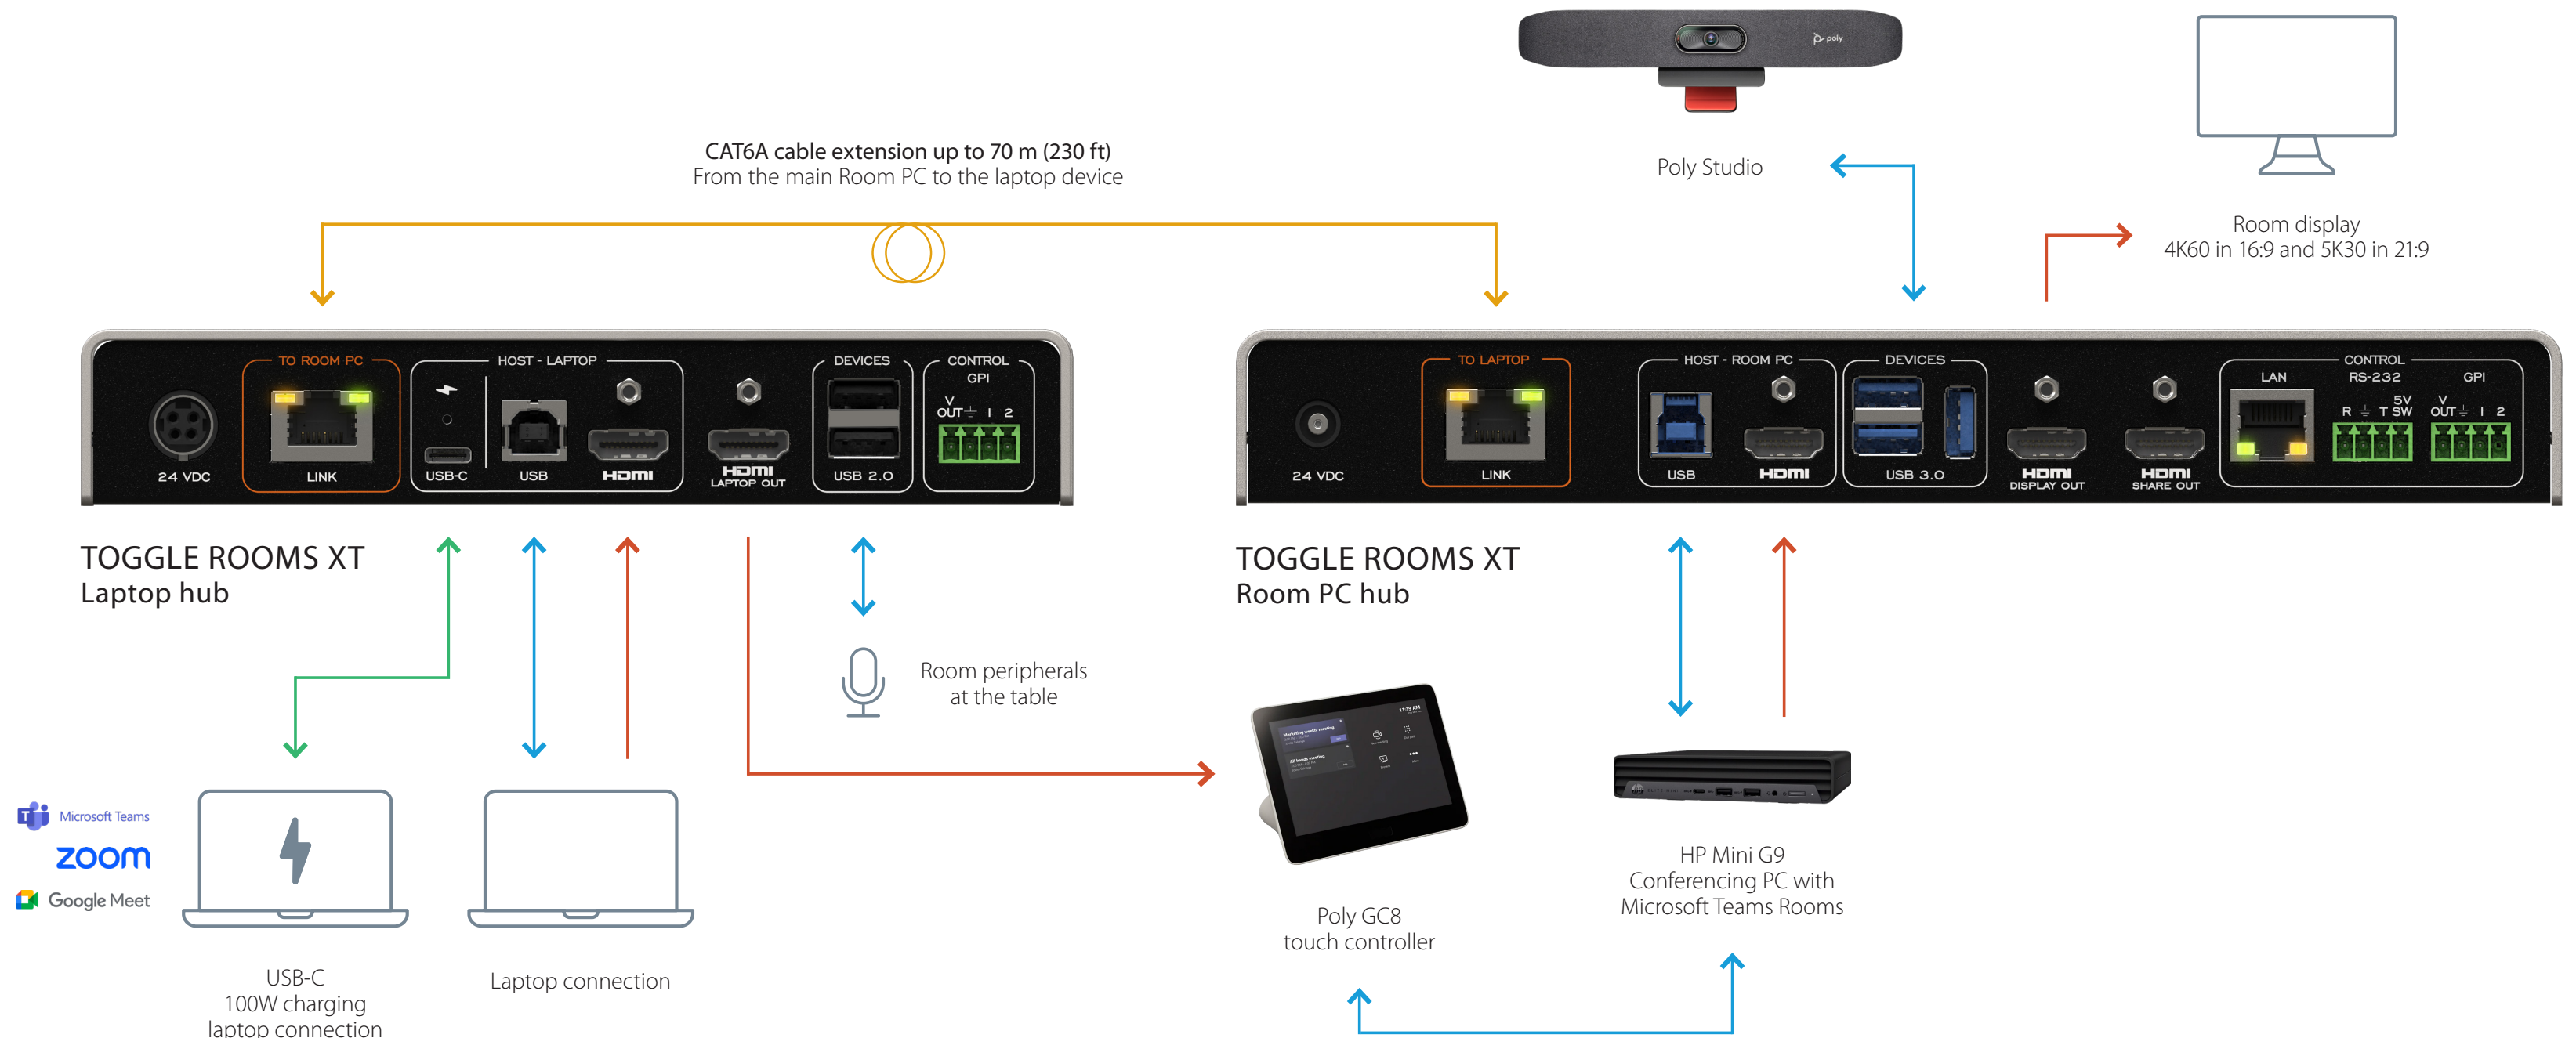

TOGGLE ROOMS XT with Poly Studio room kit with HP Mini Conferencing PC

CAT6A cable extension up to 70 m (230 ft)  
 From the main Room PC to the laptop device

LEGEND

USB-C — USB — HDMI — HDBT —