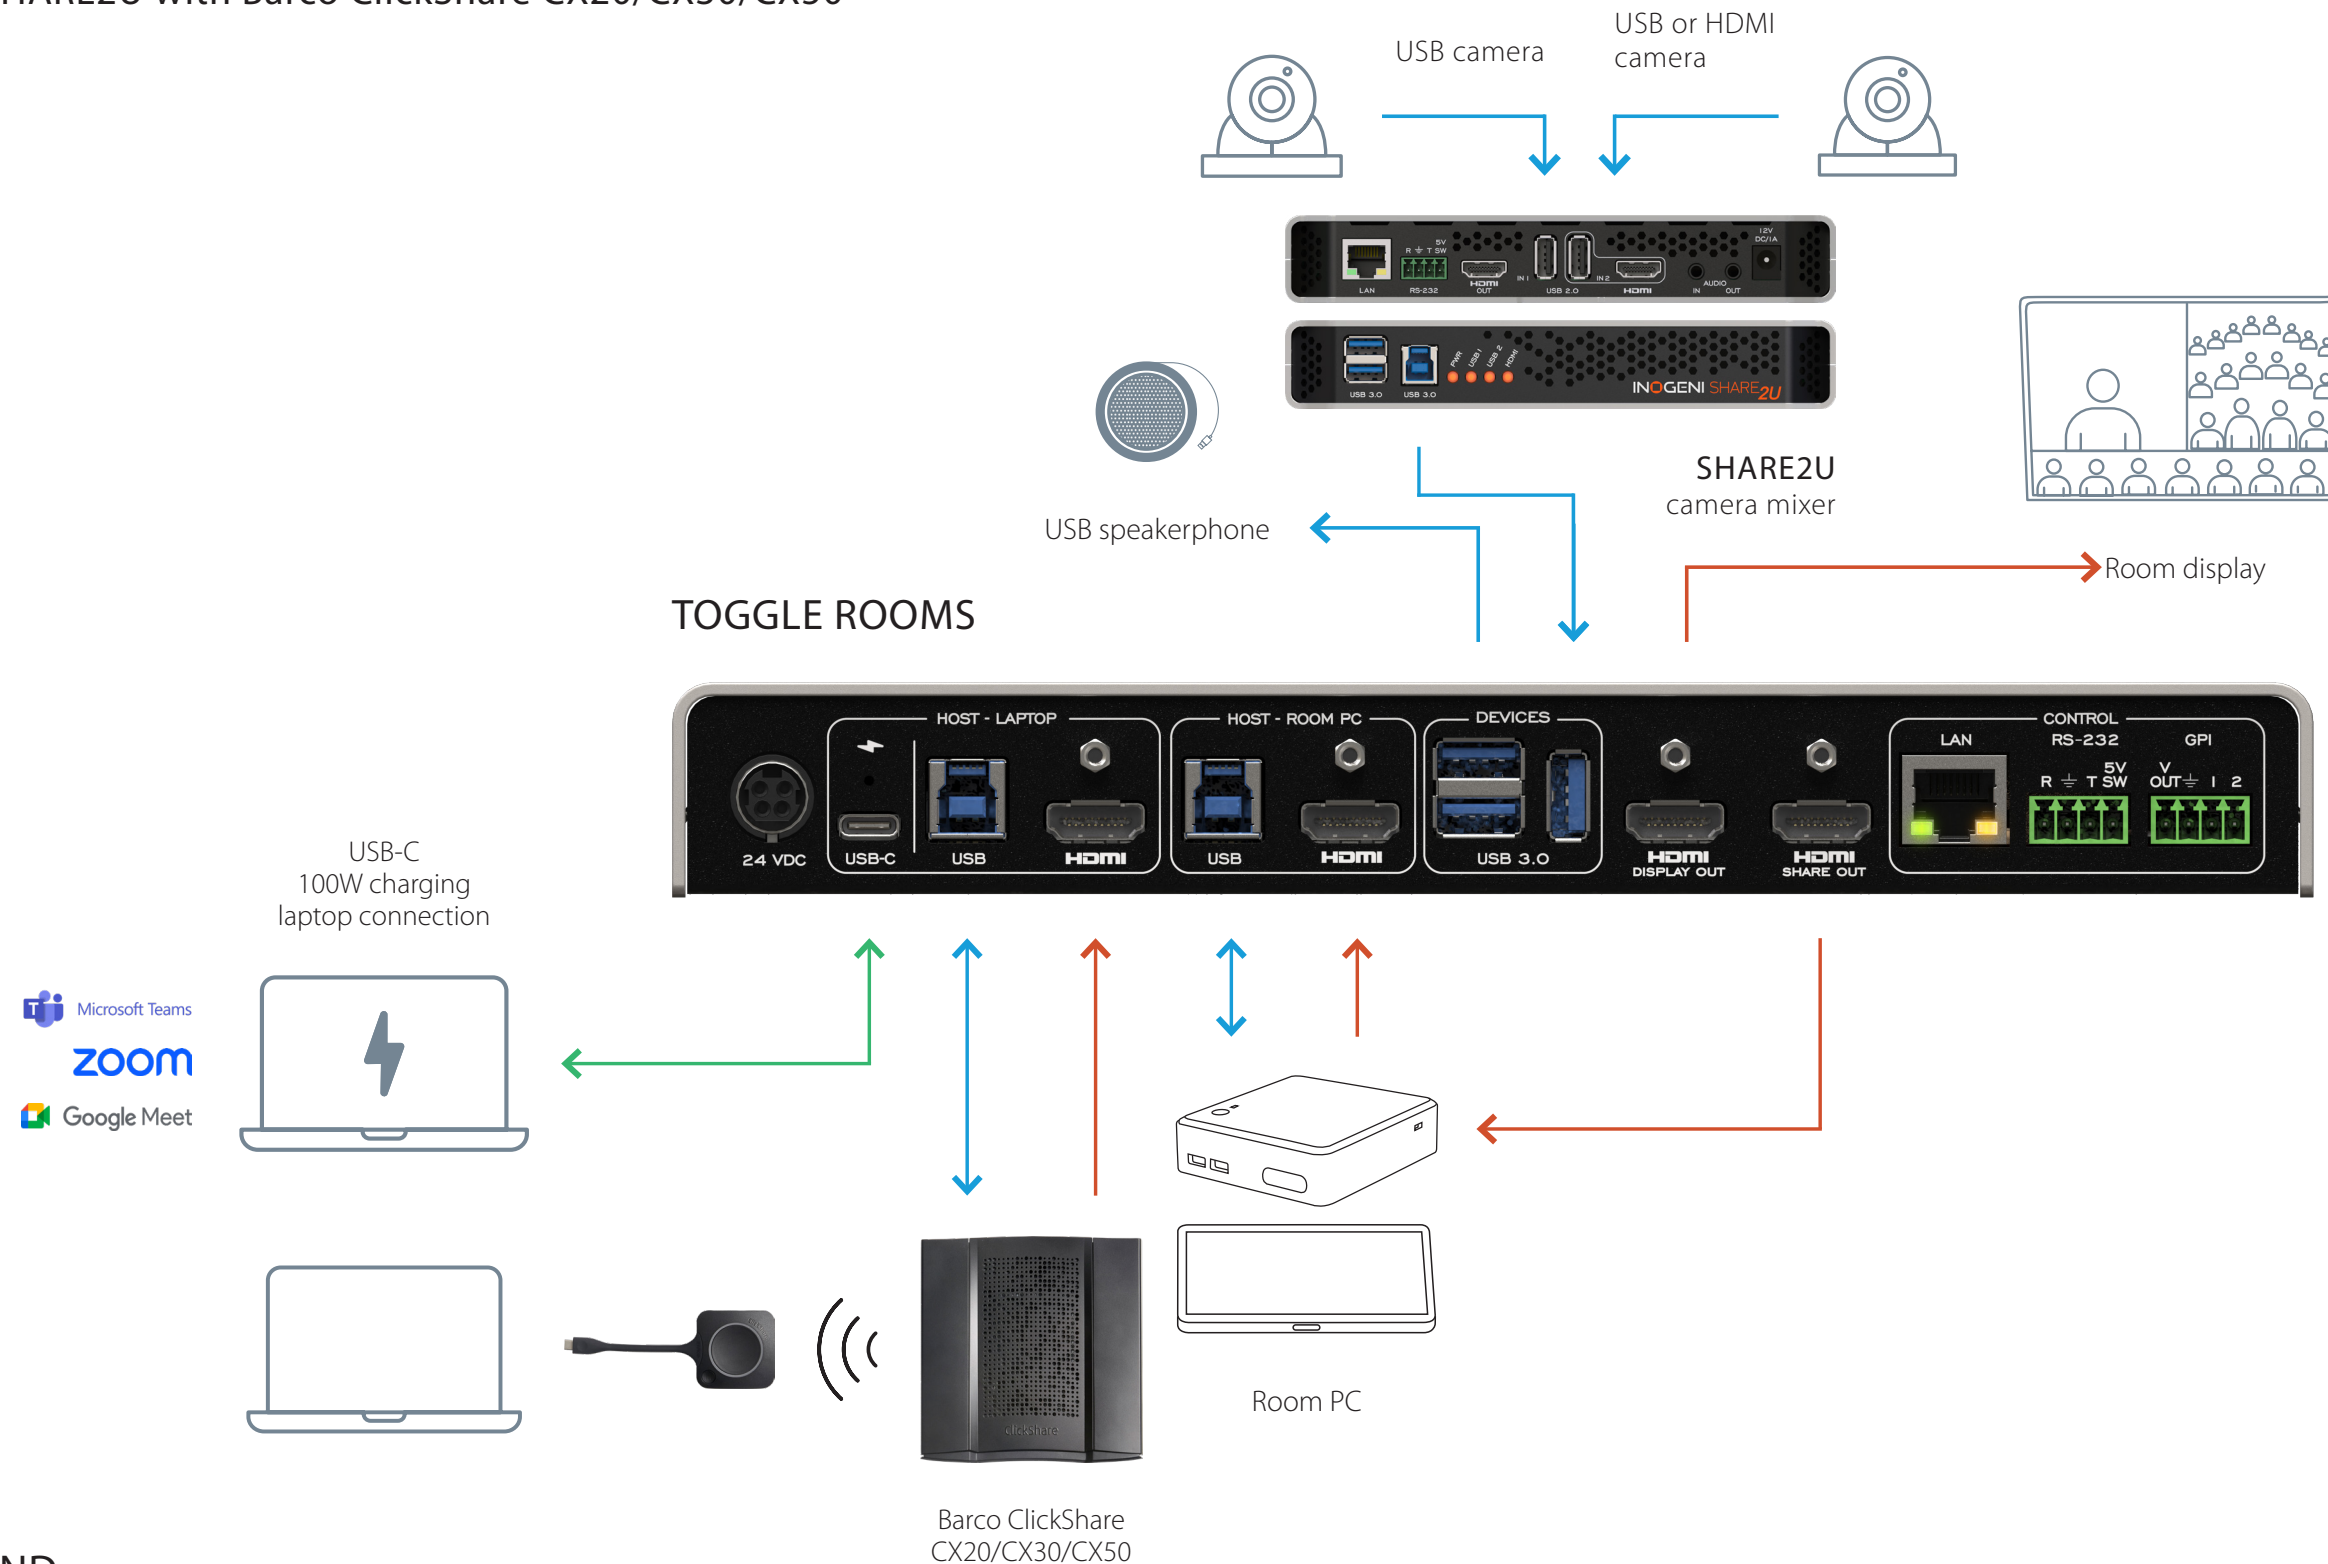

TOGGLE ROOMS & SHARE2U with Barco ClickShare CX20/CX30/CX50

LEGEND
 USB-C — USB — HDMI —