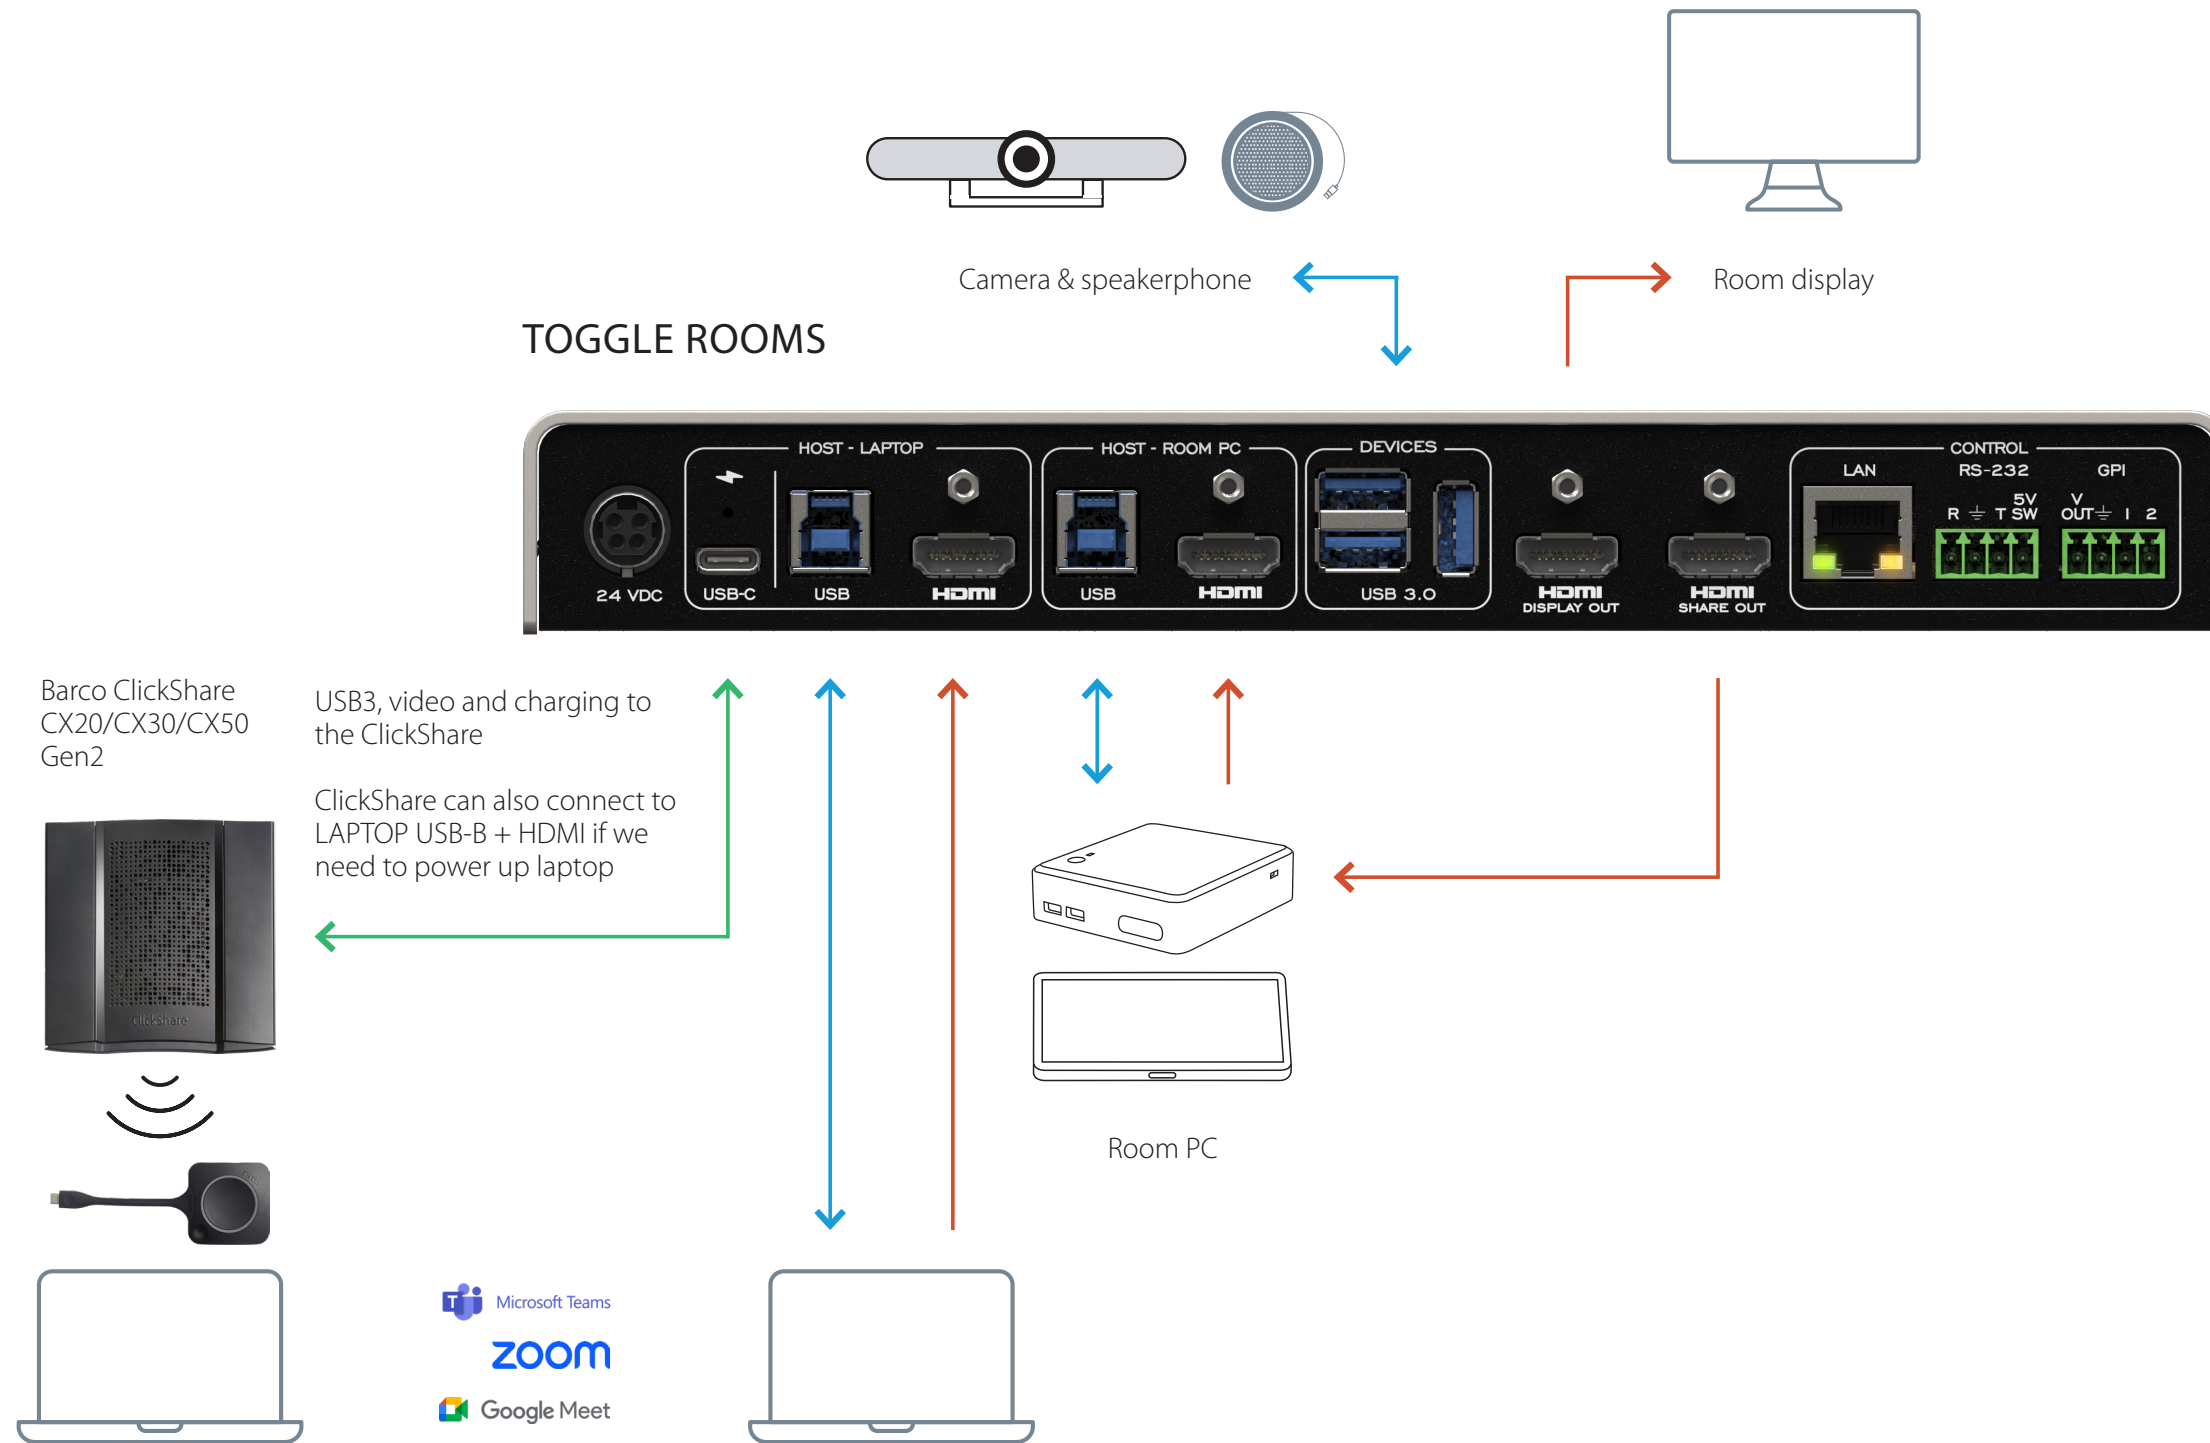

TOGGLE ROOMS with Barco ClickShare CX20/CX30/CX50 Gen 2 via USB-C connection (100W)

LEGEND

USB-C — USB — HDMI —