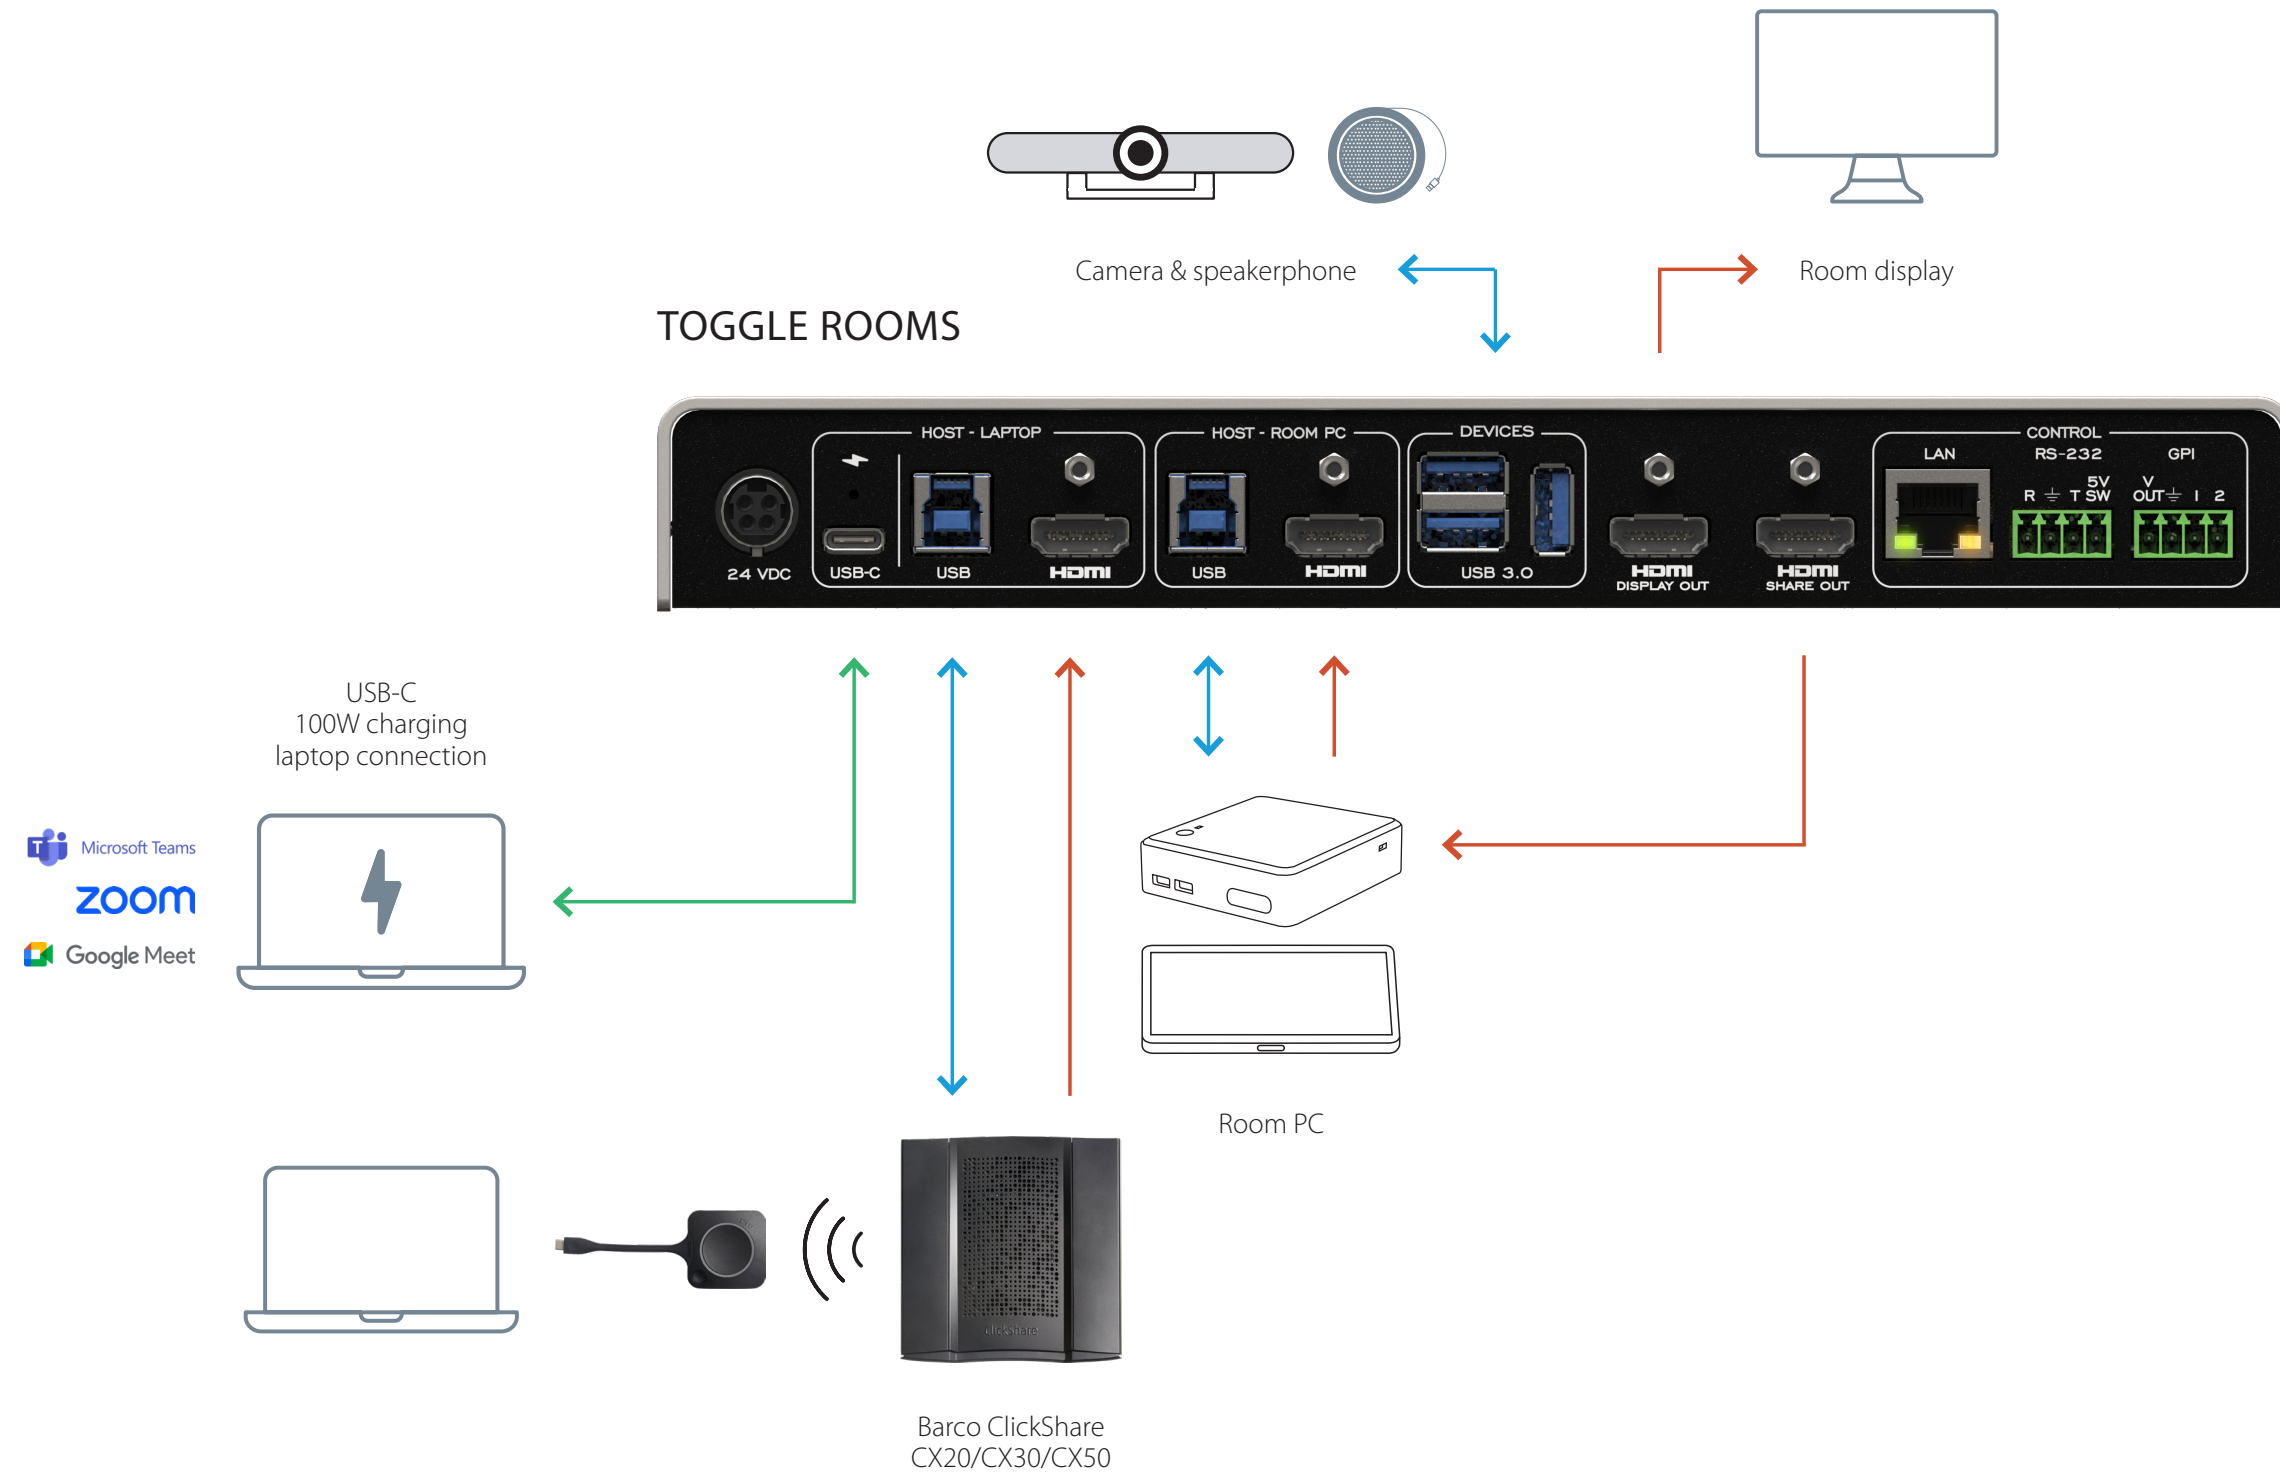

TOGGLE ROOMS with Barco ClickShare CX20/CX30/CX50

LEGEND

USB-C — USB — HDMI —