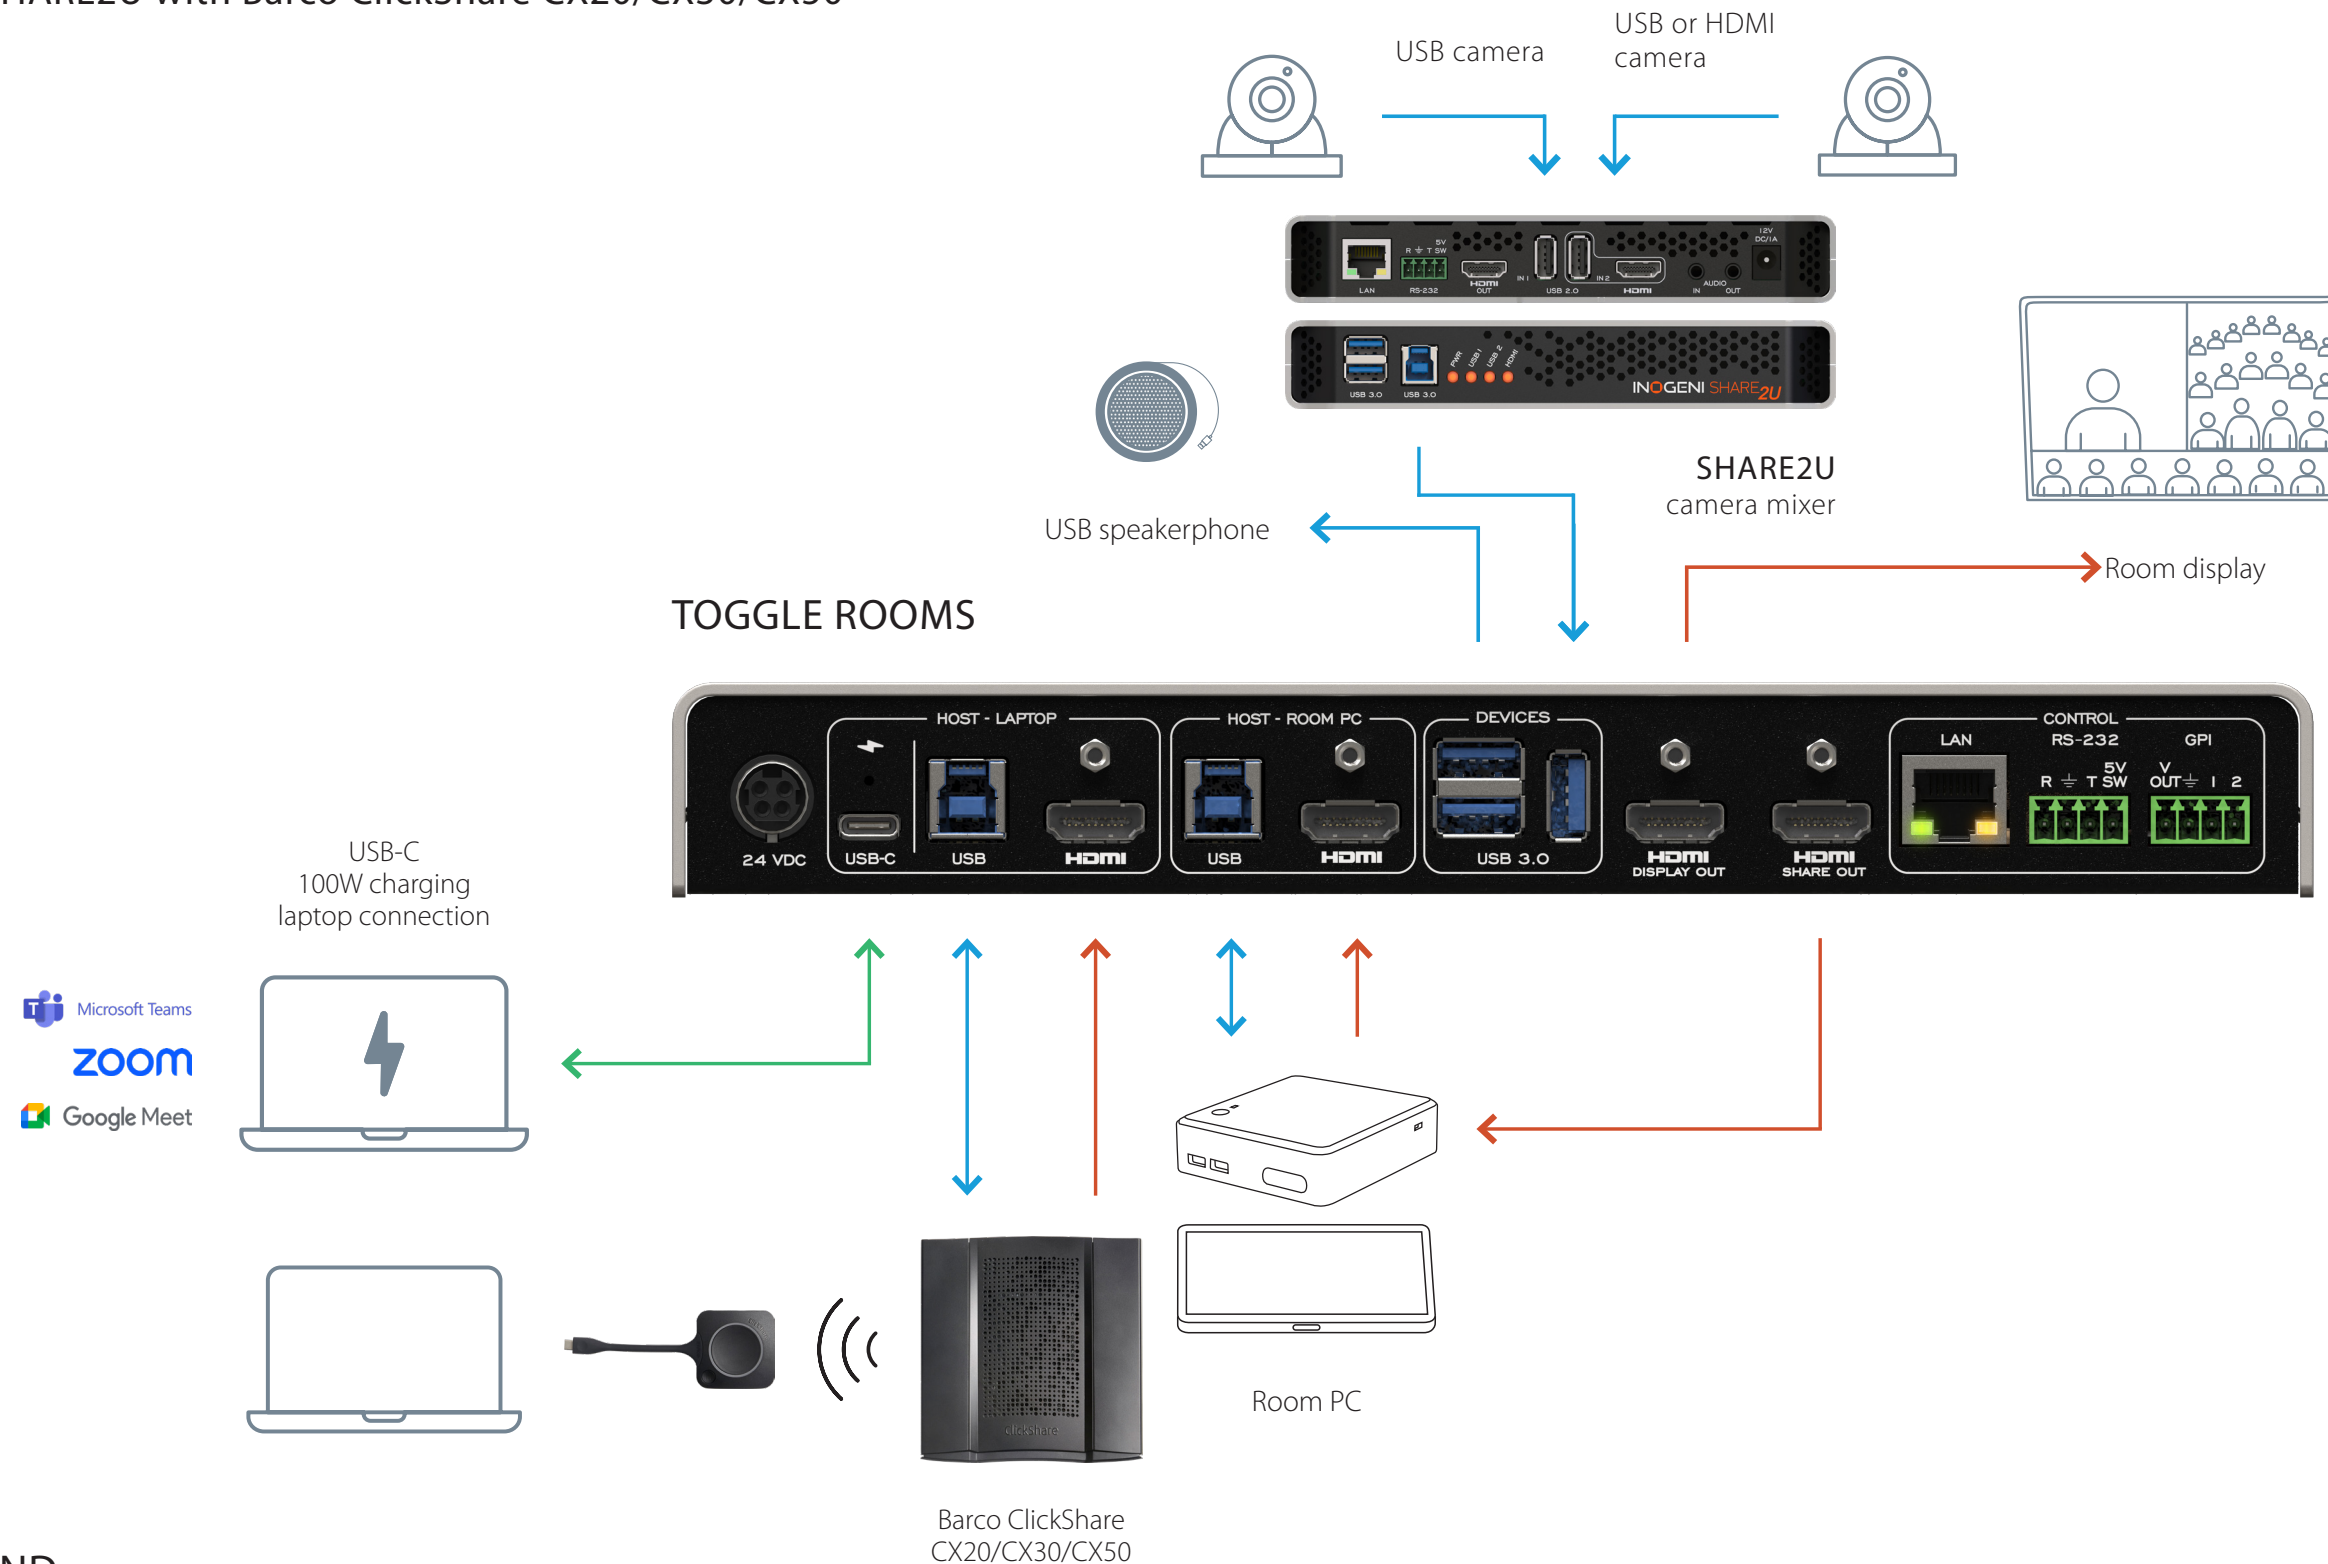

TOGGLE ROOMS with Barco ClickShare CX20/CX30/CX50

**LEGEND**  
 USB-C ——— USB ——— HDMI ———

TOGGLE ROOMS & SHARE2U with Barco ClickShare CX20/CX30/CX50

LEGEND  
 USB-C — USB — HDMI —

TOGGLE ROOMS with Barco ClickShare CX20/CX30/CX50 Gen 2 via USB-C connection (100W)

LEGEND

USB-C — USB — HDMI —