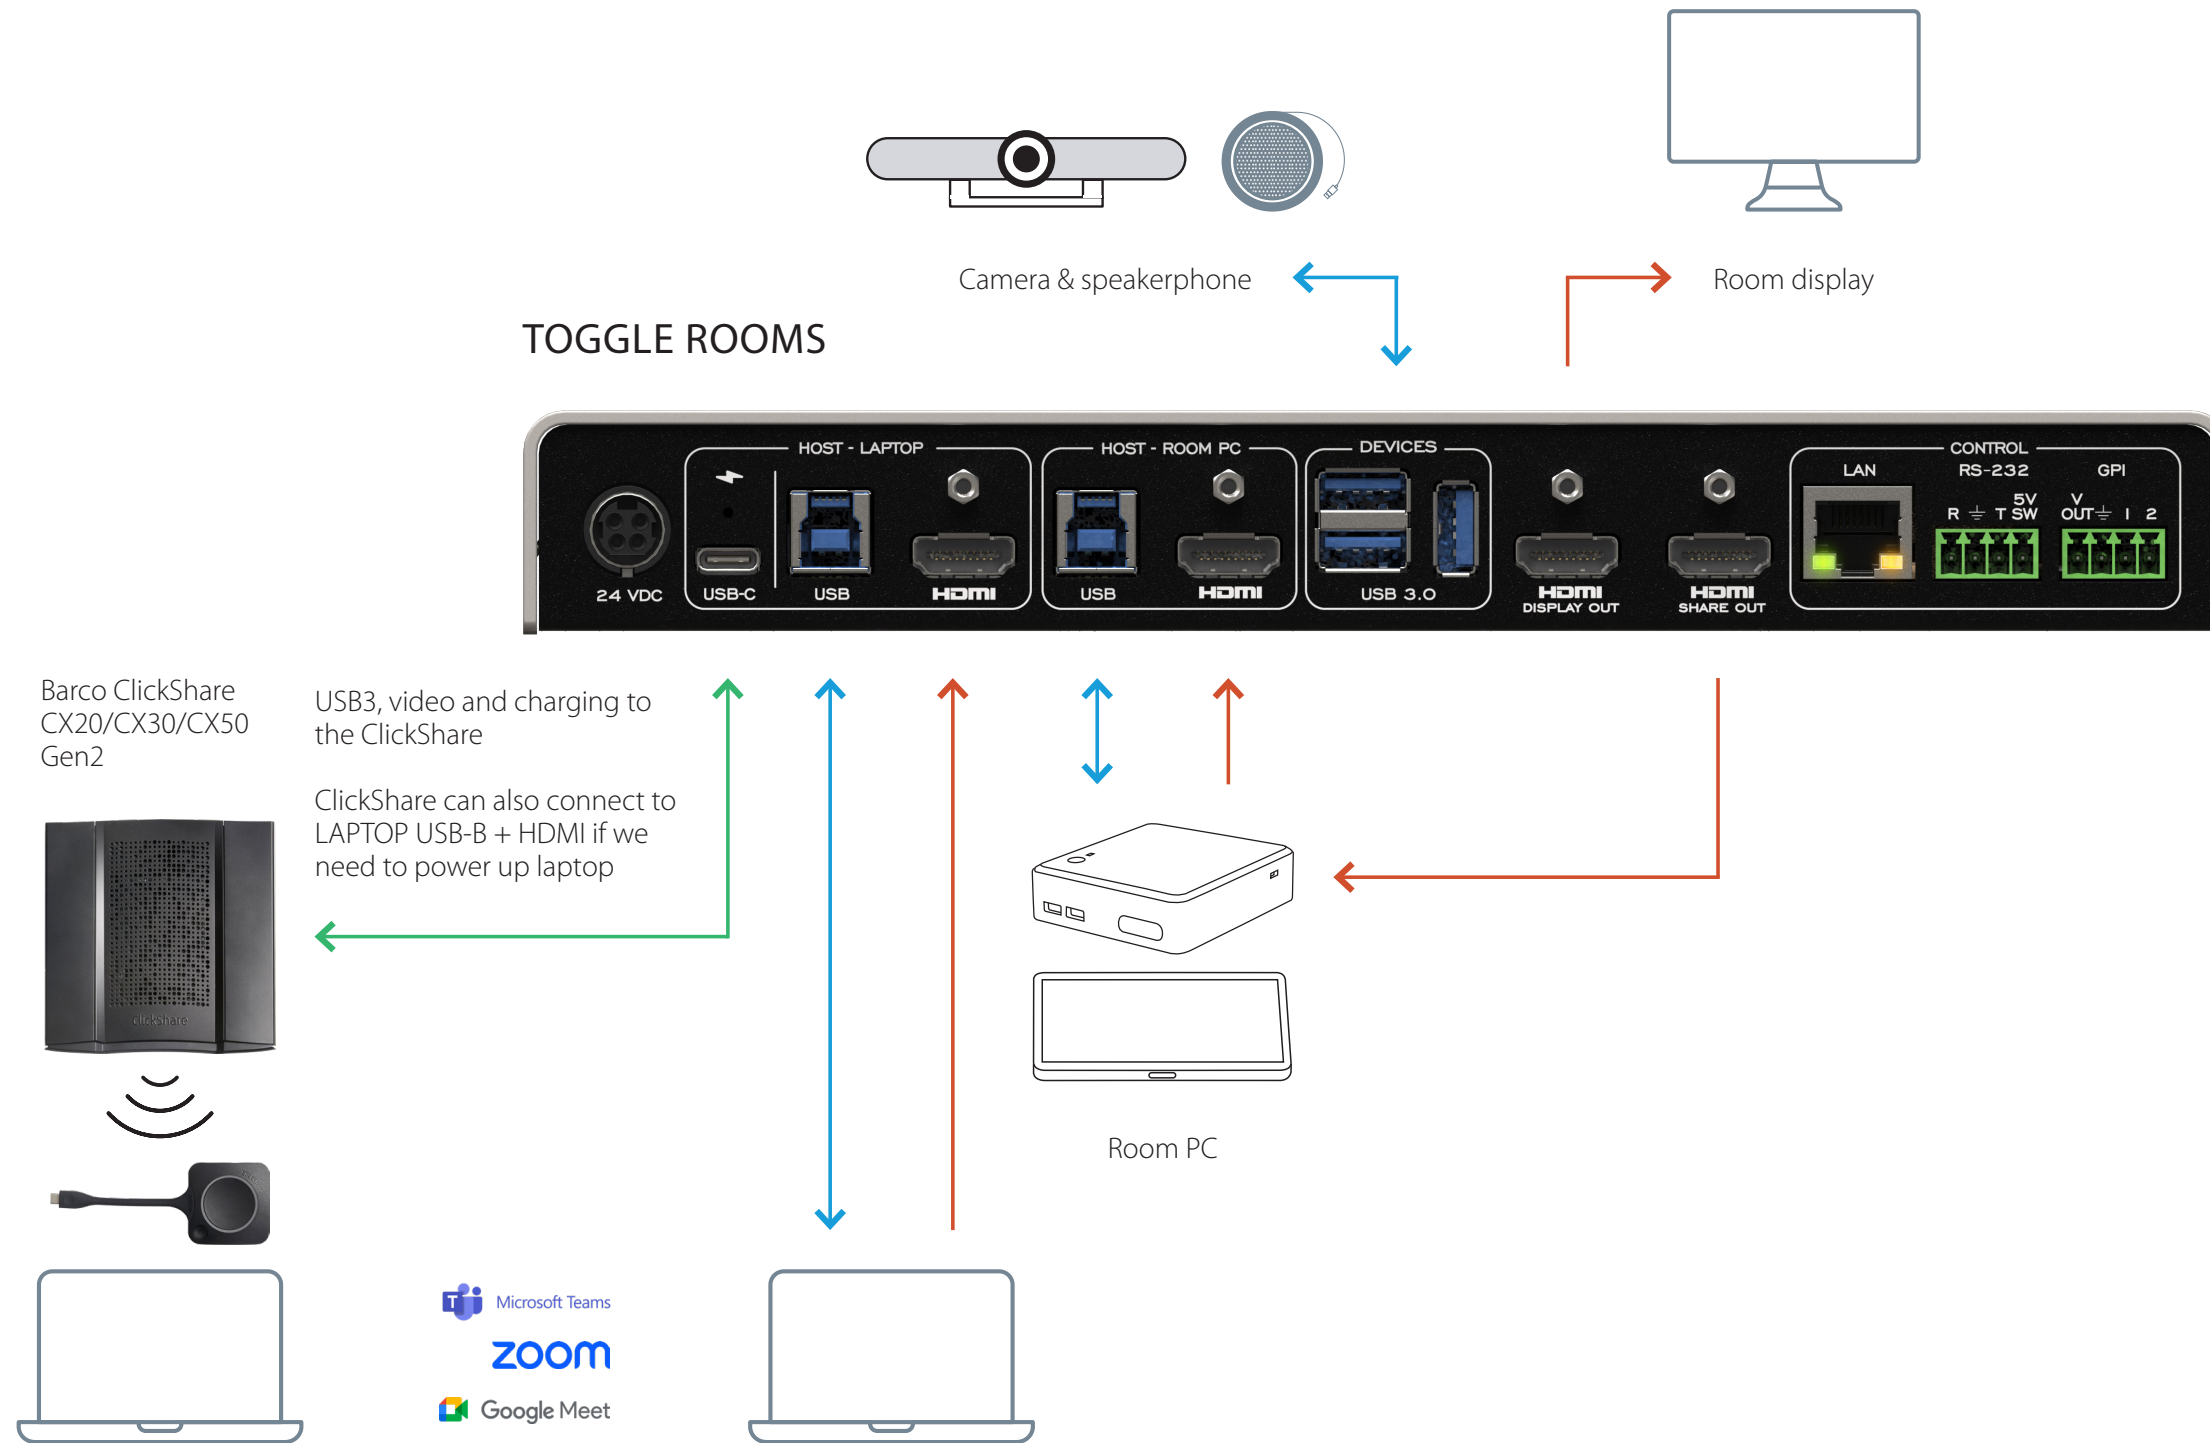

TOGGLE ROOMS with Barco ClickShare CX20/CX30/CX50

**LEGEND**  
 USB-C ——— USB ——— HDMI ———

TOGGLE ROOMS & SHARE2U with Barco ClickShare CX20/CX30/CX50

LEGEND  
 USB-C — USB — HDMI —

TOGGLE ROOMS with Barco ClickShare CX20/CX30/CX50 Gen 2 via USB-C connection (100W)

LEGEND

USB-C — USB — HDMI —