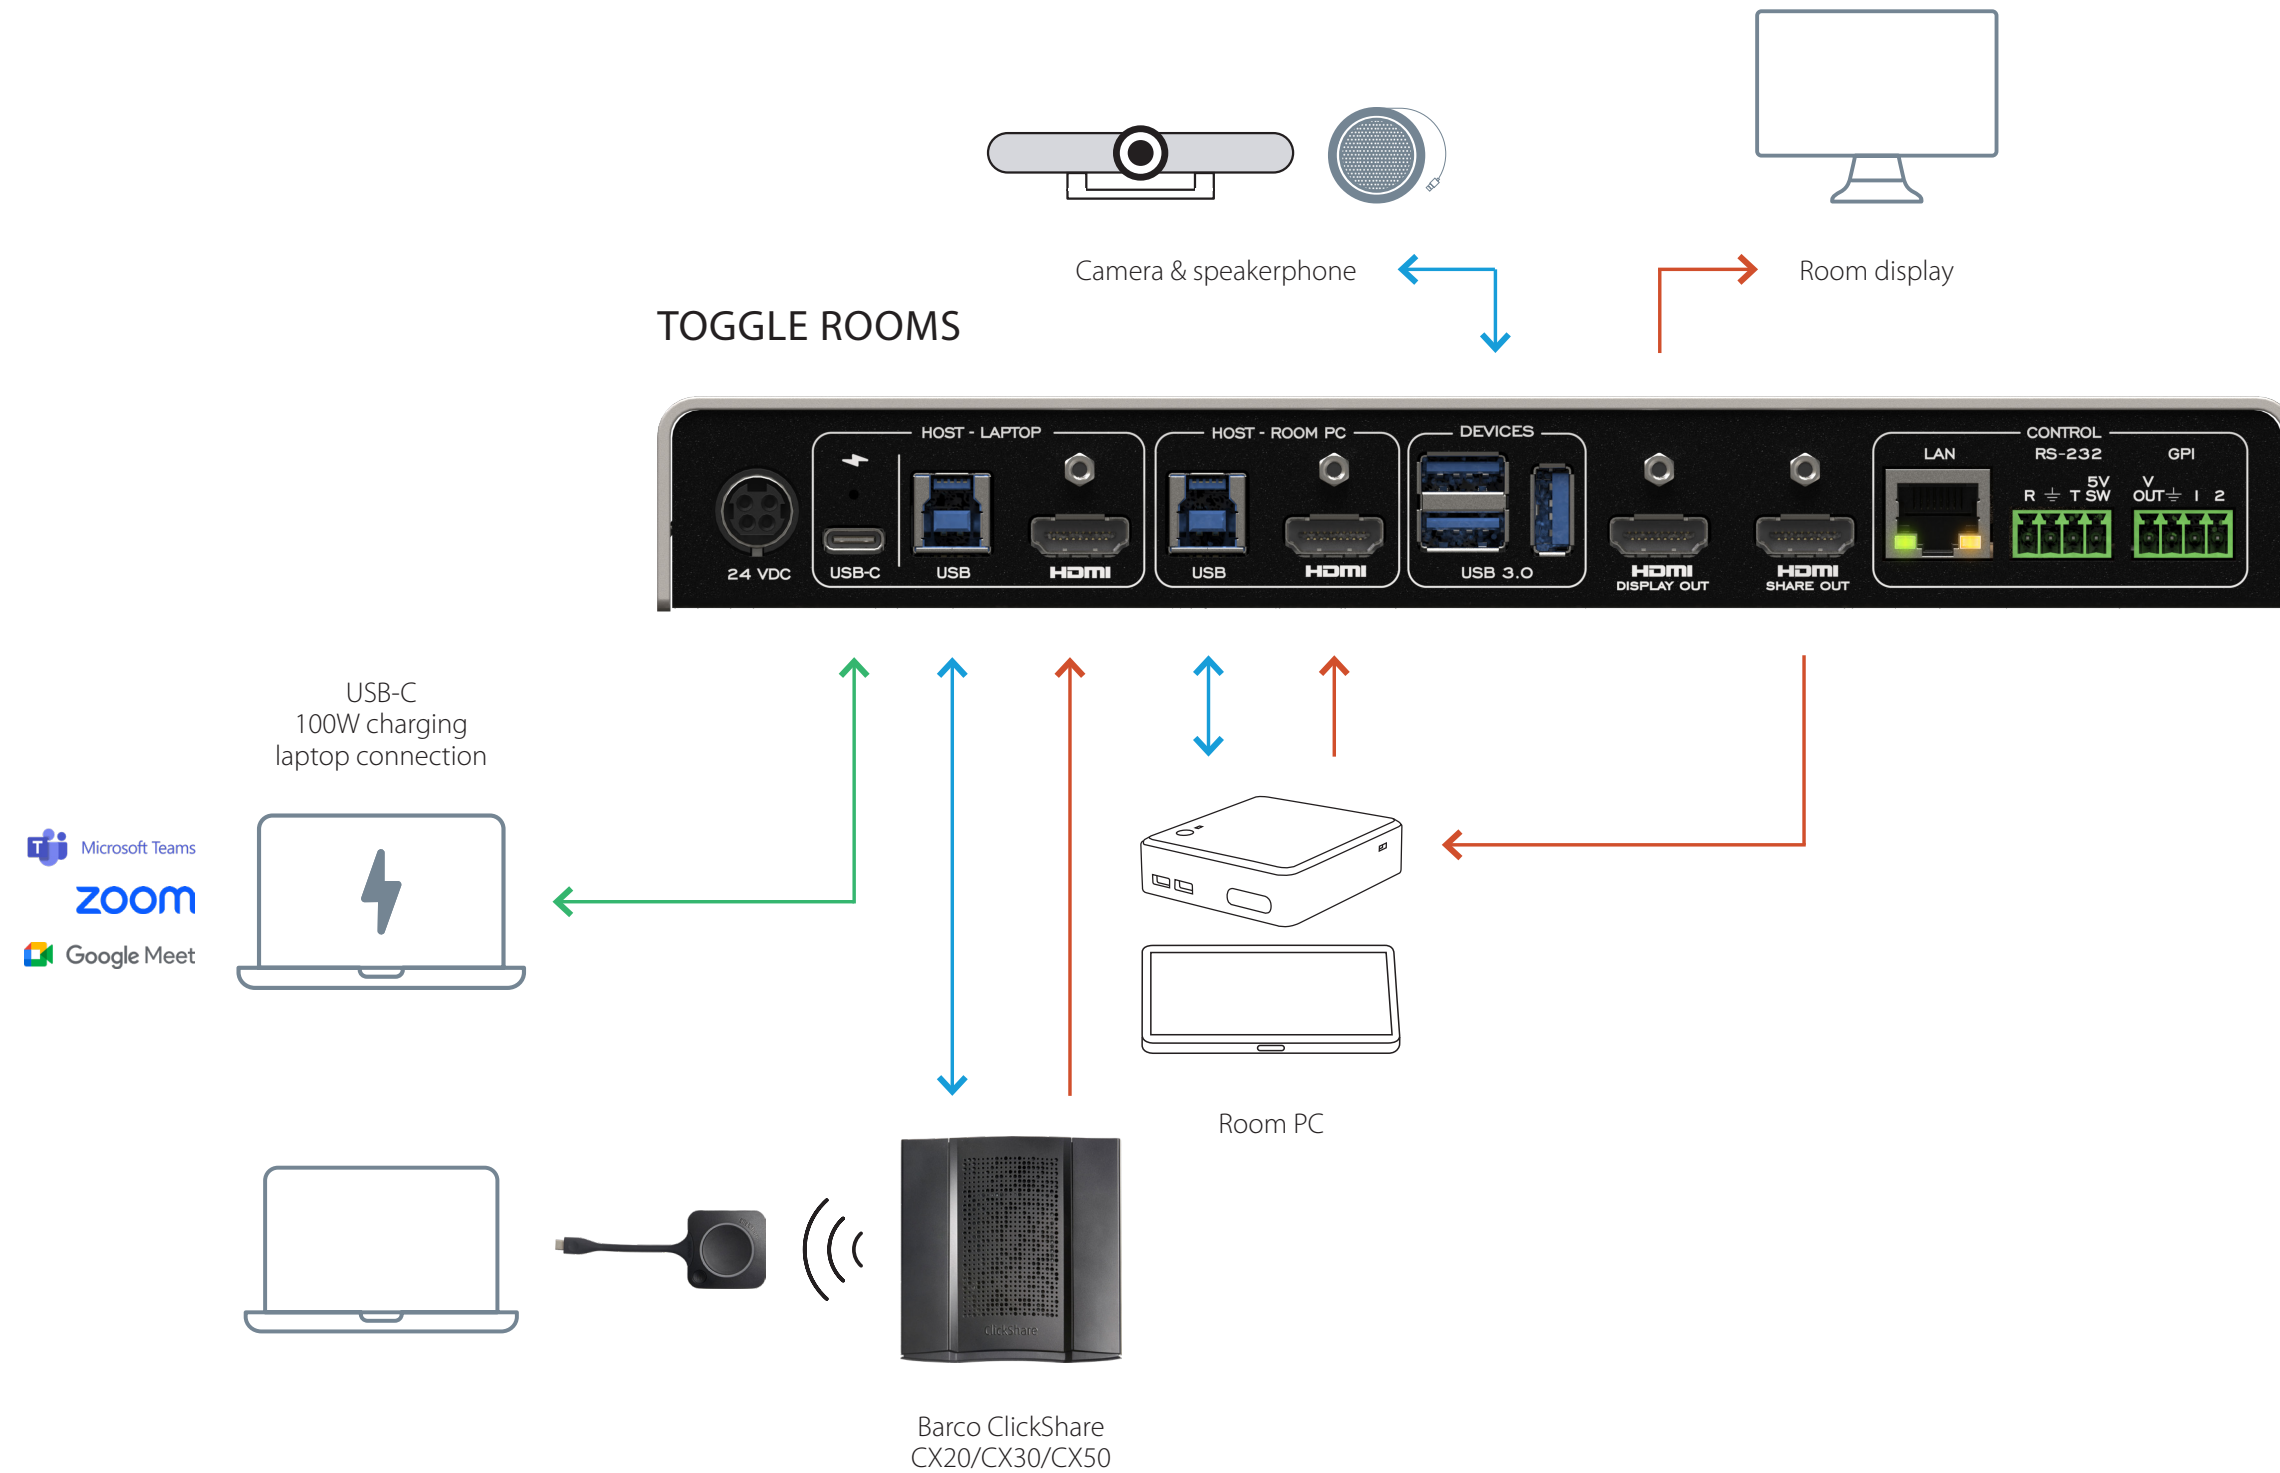

TOGGLE ROOMS with Barco ClickShare CX20/CX30/CX50

**LEGEND**  
 USB-C ——— USB ——— HDMI ———

TOGGLE ROOMS & SHARE2U with Barco ClickShare CX20/CX30/CX50

LEGEND  
 USB-C — USB — HDMI —

TOGGLE ROOMS with Barco ClickShare CX20/CX30/CX50 Gen 2 via USB-C connection (100W)

LEGEND

USB-C — USB — HDMI —