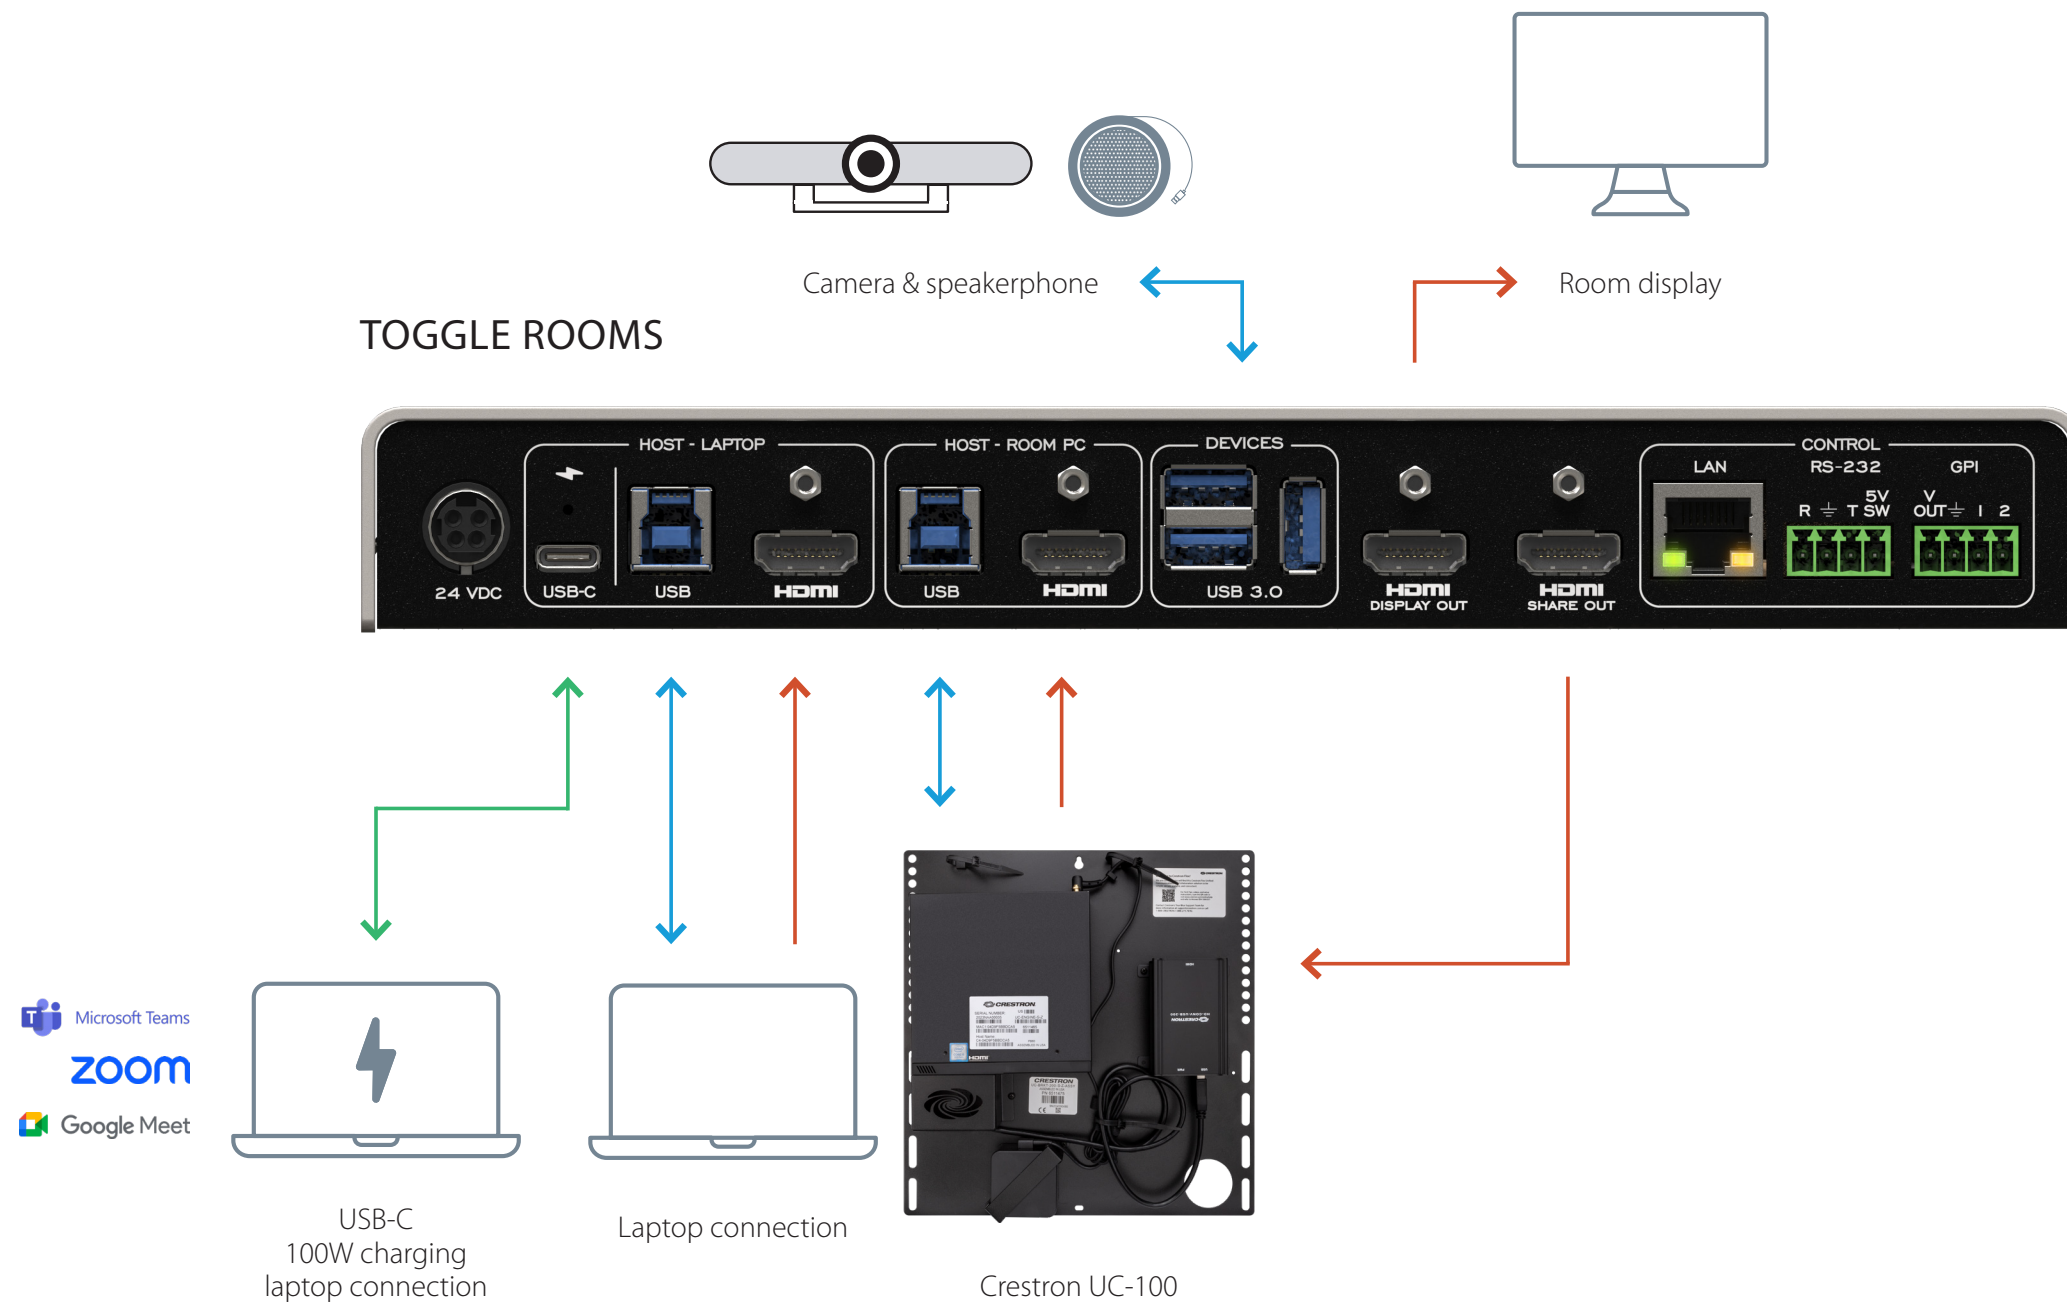

TOGGLE ROOMS with Crestron Flex Advance Series

LEGEND

USB-C — USB — HDMI —