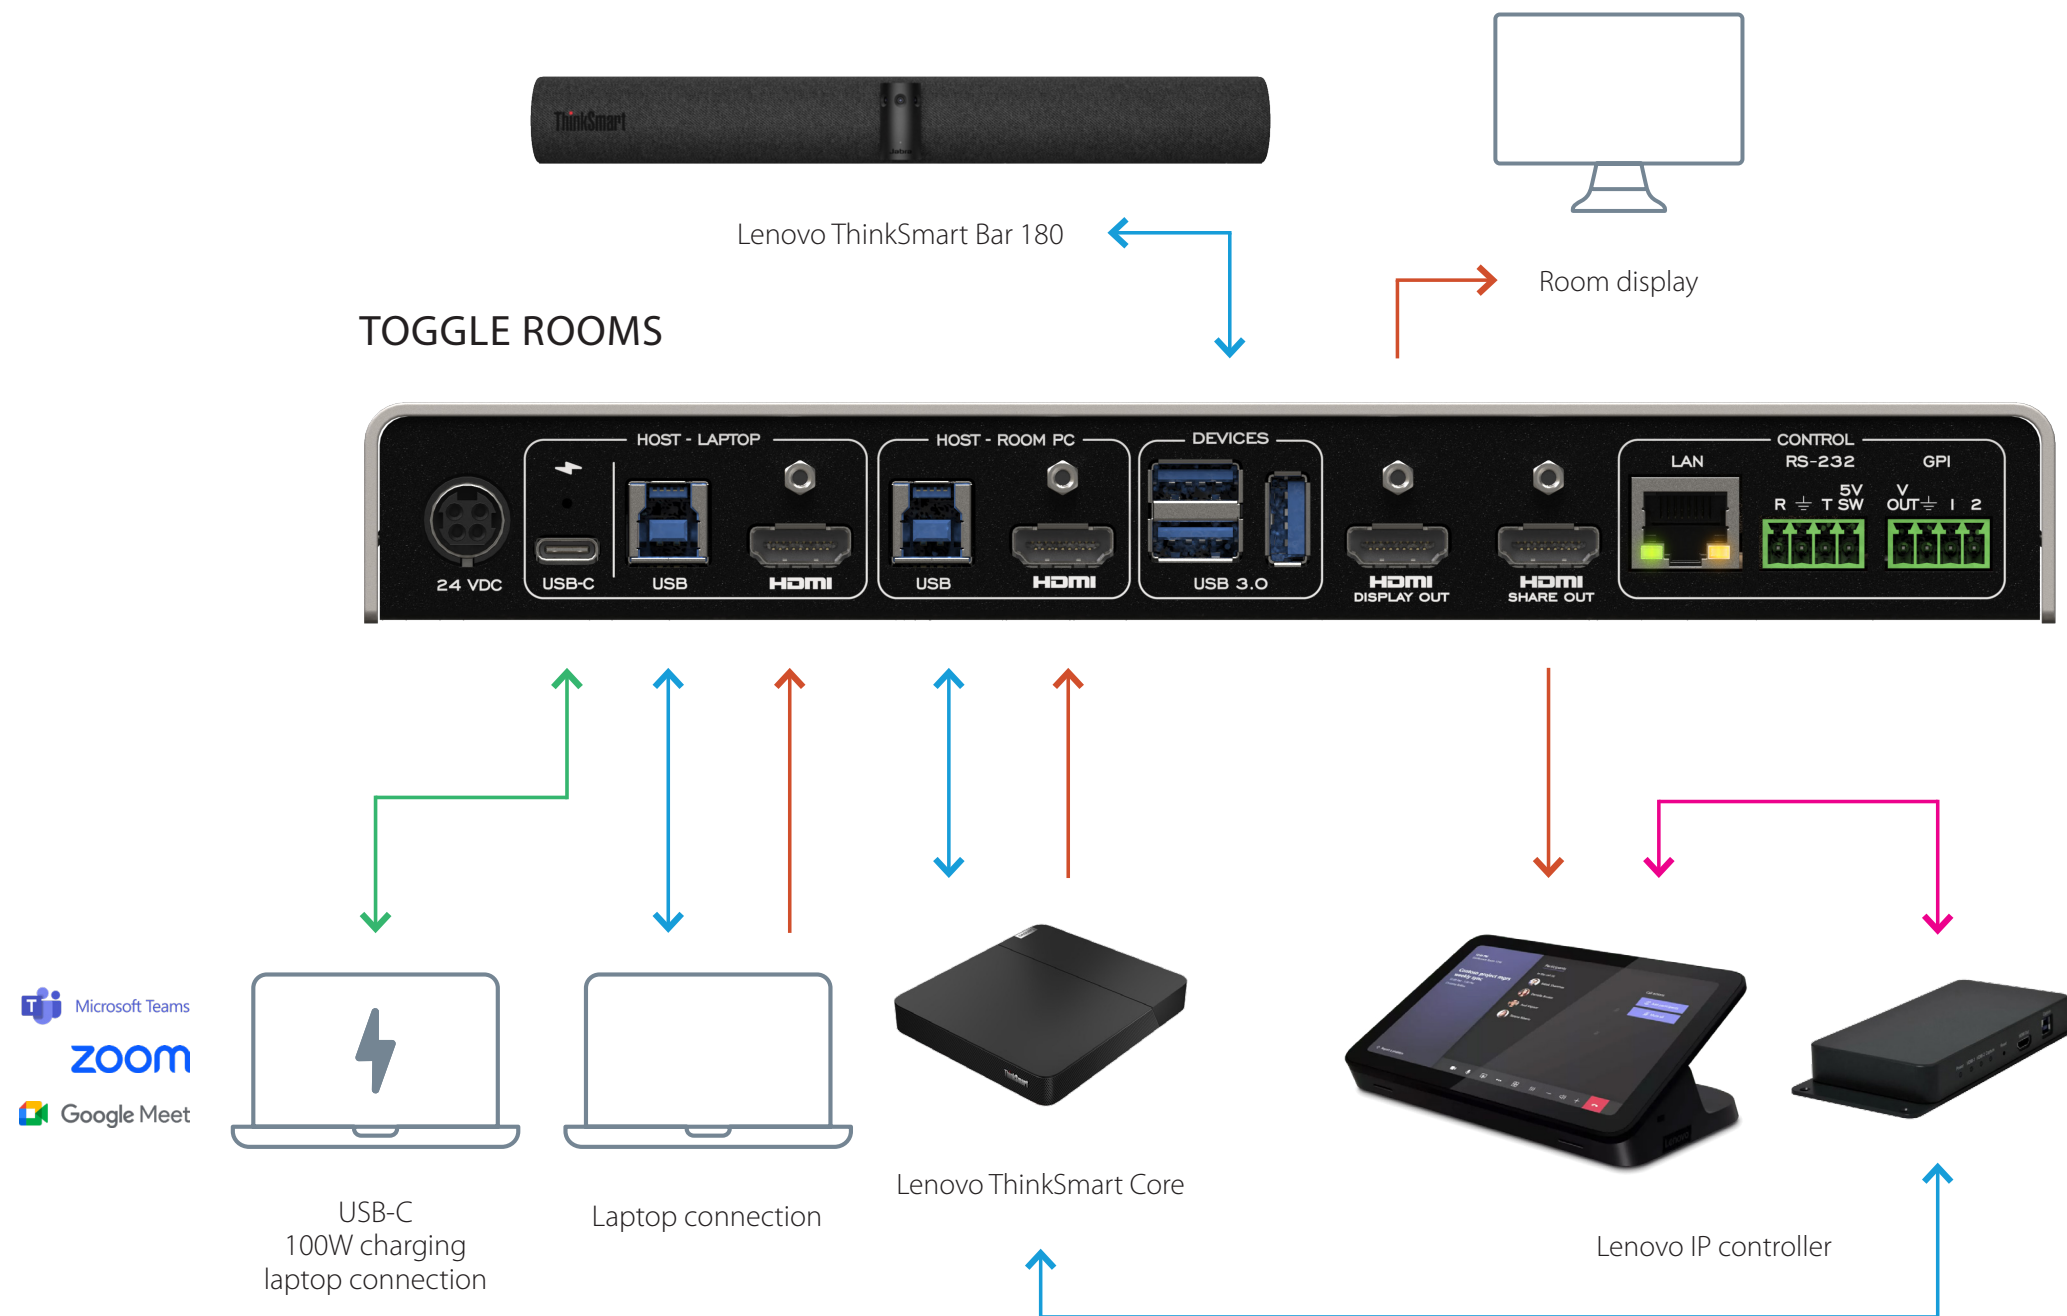

TOGGLE ROOMS with Lenovo ThinkSmart Bar 180, Core & IP Controller Kit

LEGEND

USB-C — USB — HDMI —