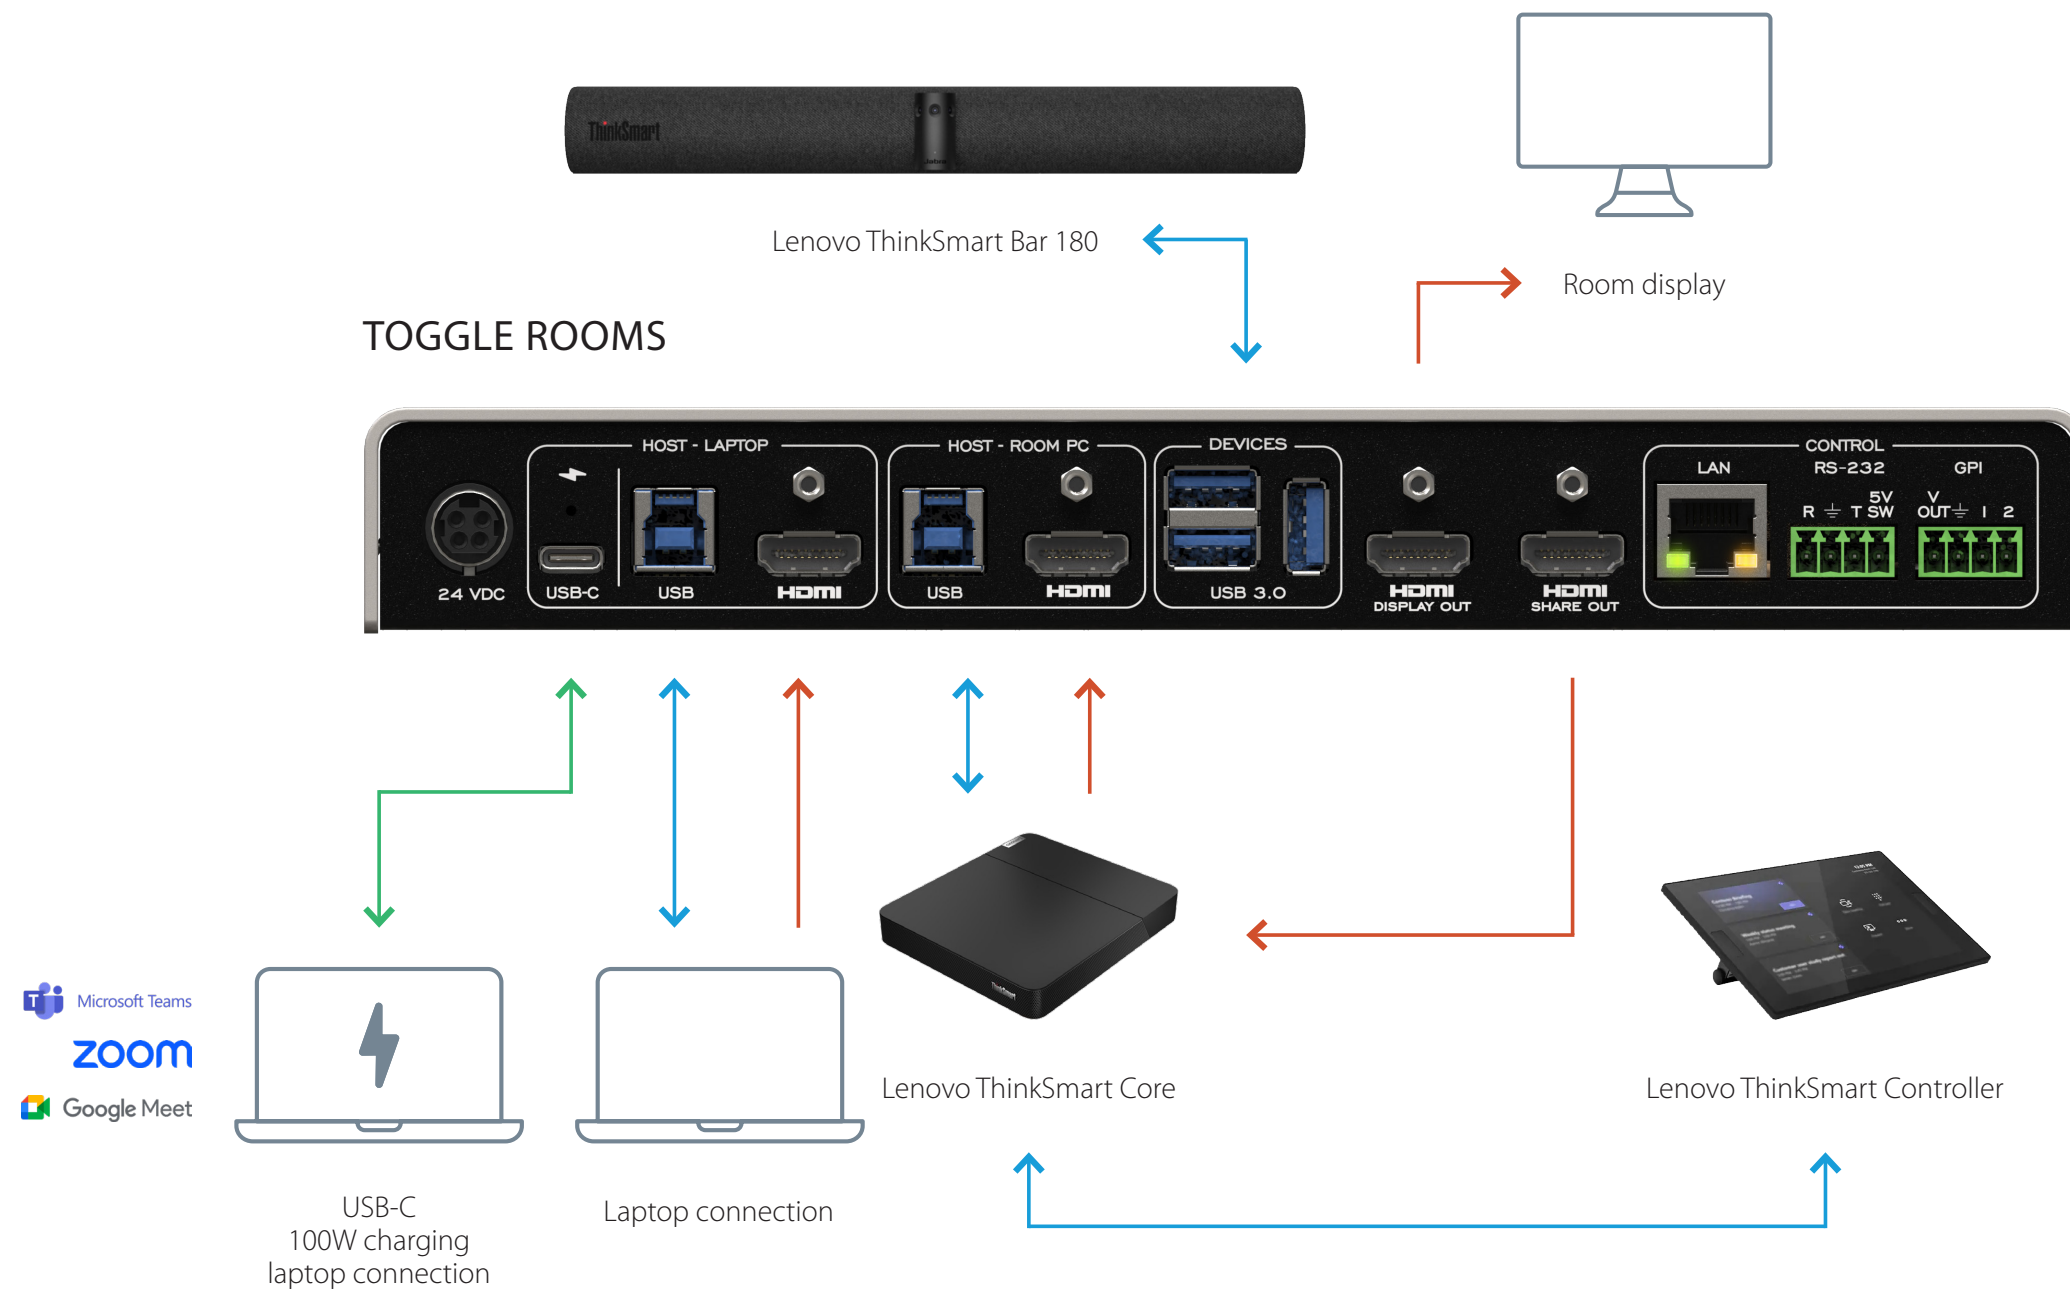

TOGGLE ROOMS with Lenovo ThinkSmart Core, Controller Kit and ThinkSmart Bar 180

LEGEND

USB-C — USB — HDMI —