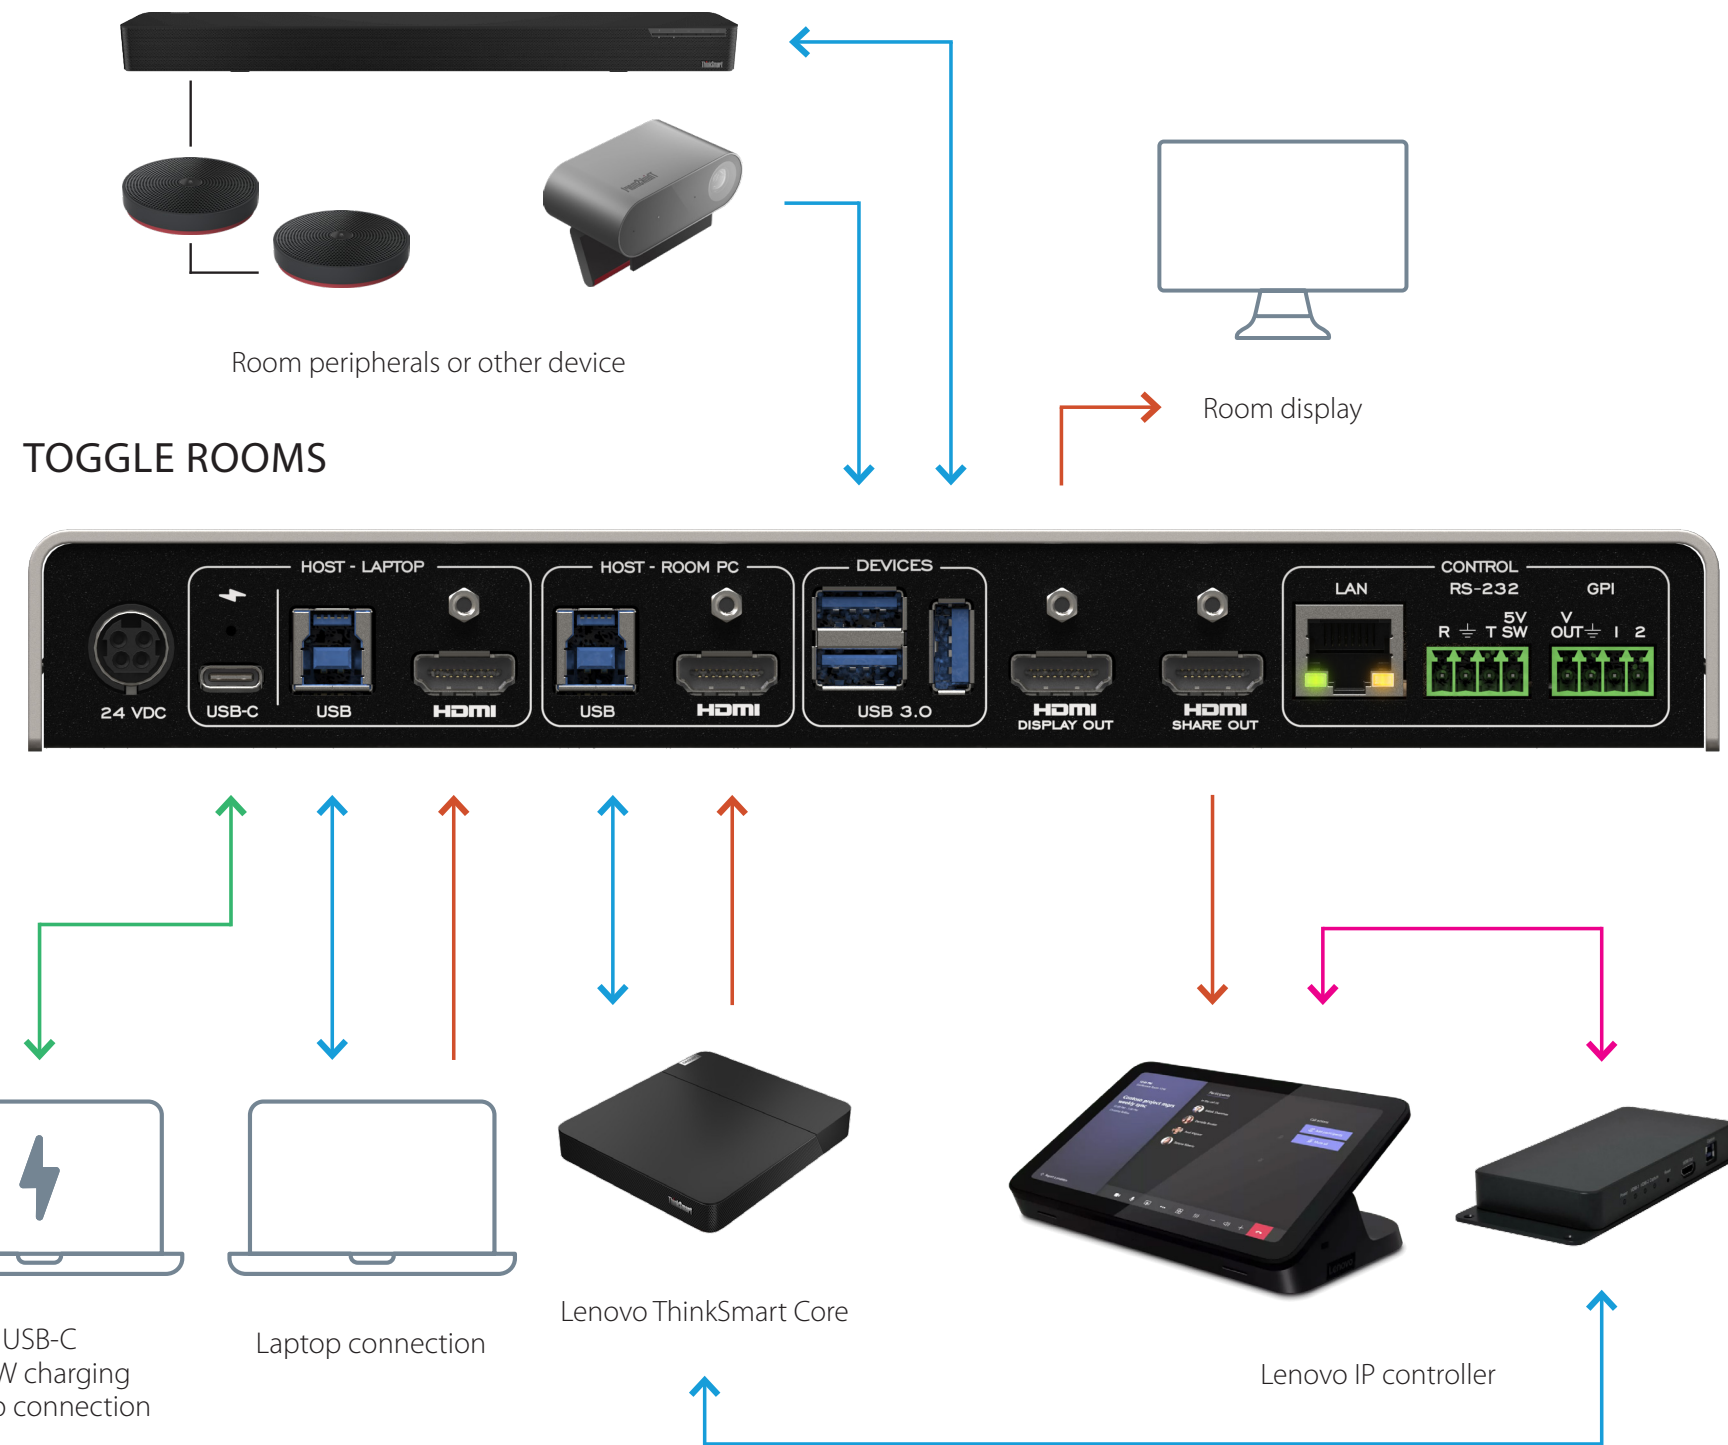

TOGGLE ROOMS with Lenovo ThinkSmart Core & IP Controller Kit with Room peripherals or other device

LEGEND

USB-C — USB — HDMI —