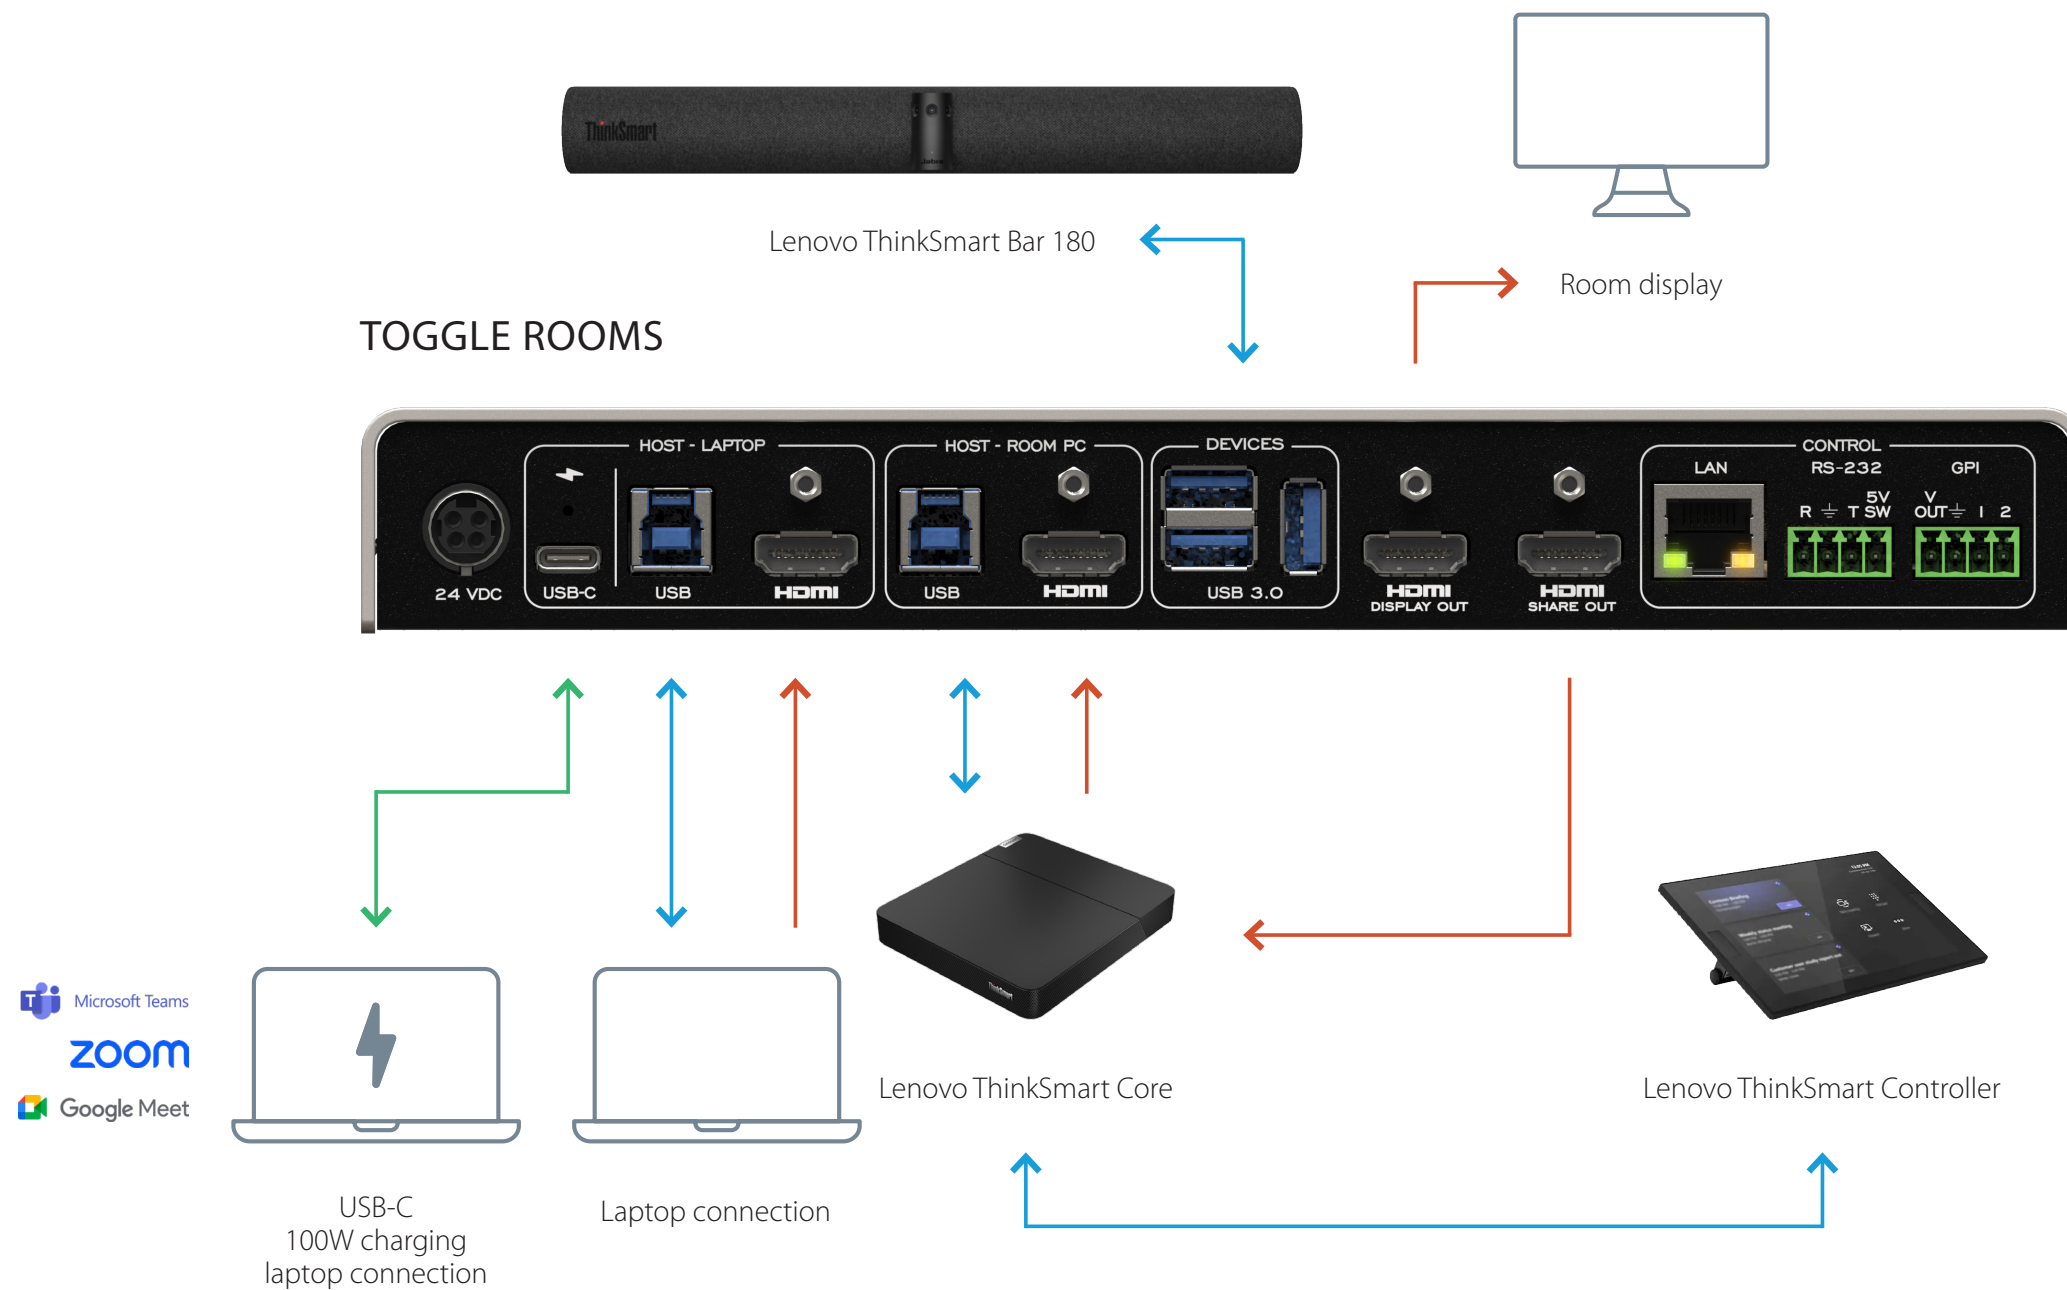

TOGGLE ROOMS with Lenovo ThinkSmart Core, Controller Kit and ThinkSmart Bar 180

LEGEND

USB-C — USB — HDMI —

TOGGLE ROOMS with Lenovo ThinkSmart Bar 180, Core & IP Controller Kit

LEGEND

USB-C — USB — HDMI —

TOGGLE ROOMS with Lenovo ThinkSmart Core & IP Controller Kit with Room peripherals or other device

LEGEND

USB-C — USB — HDMI —