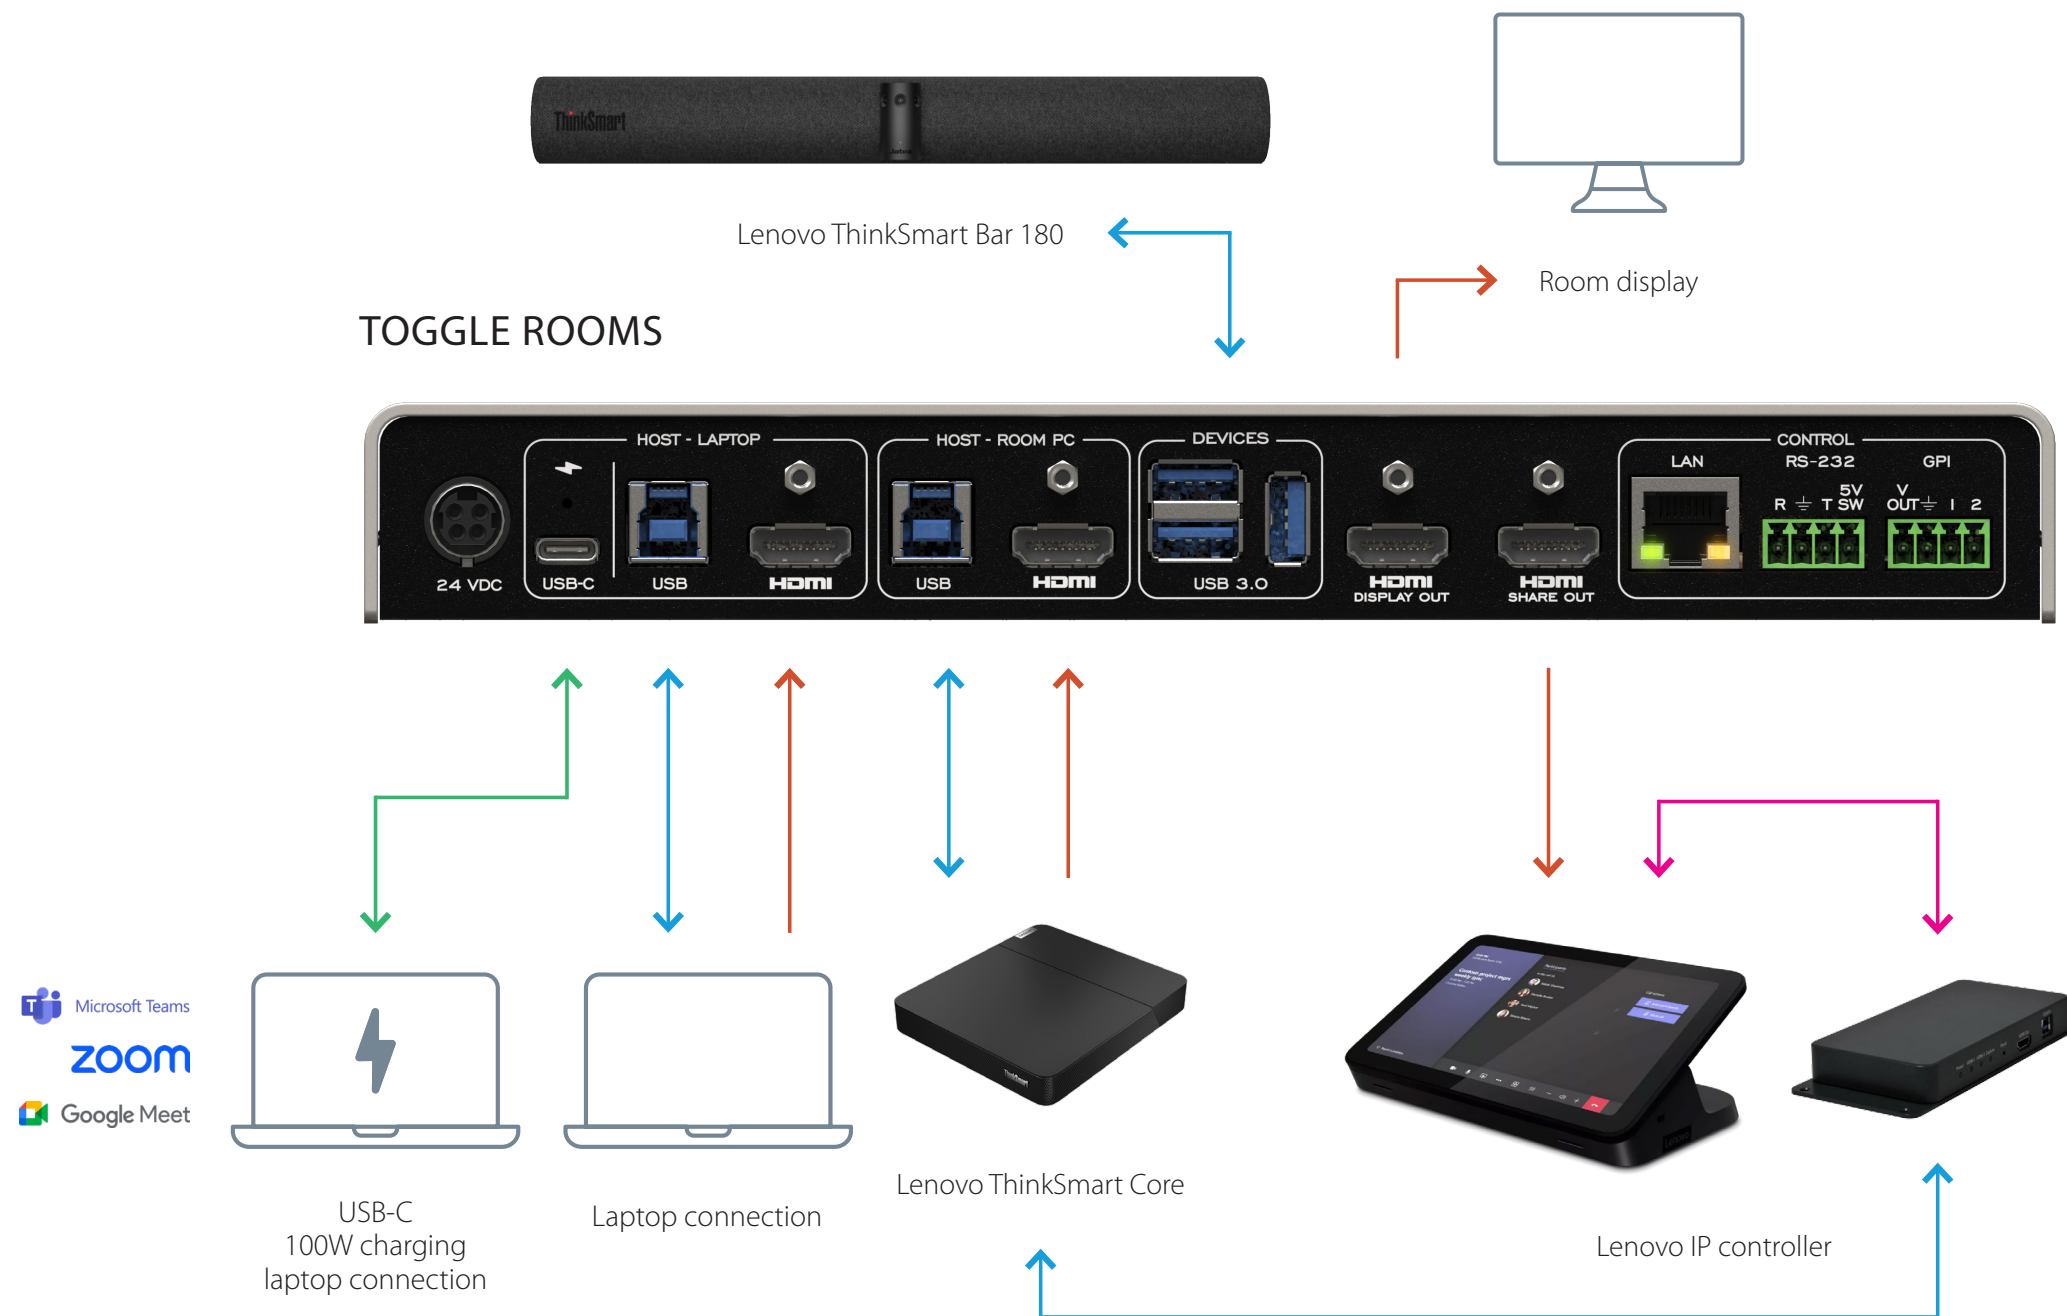

TOGGLE ROOMS with Lenovo ThinkSmart Core, Controller Kit and ThinkSmart Bar 180

LEGEND

USB-C — USB — HDMI —

TOGGLE ROOMS with Lenovo ThinkSmart Bar 180, Core & IP Controller Kit

LEGEND

USB-C — USB — HDMI —

TOGGLE ROOMS with Lenovo ThinkSmart Core & IP Controller Kit with Room peripherals or other device

LEGEND

USB-C — USB — HDMI —