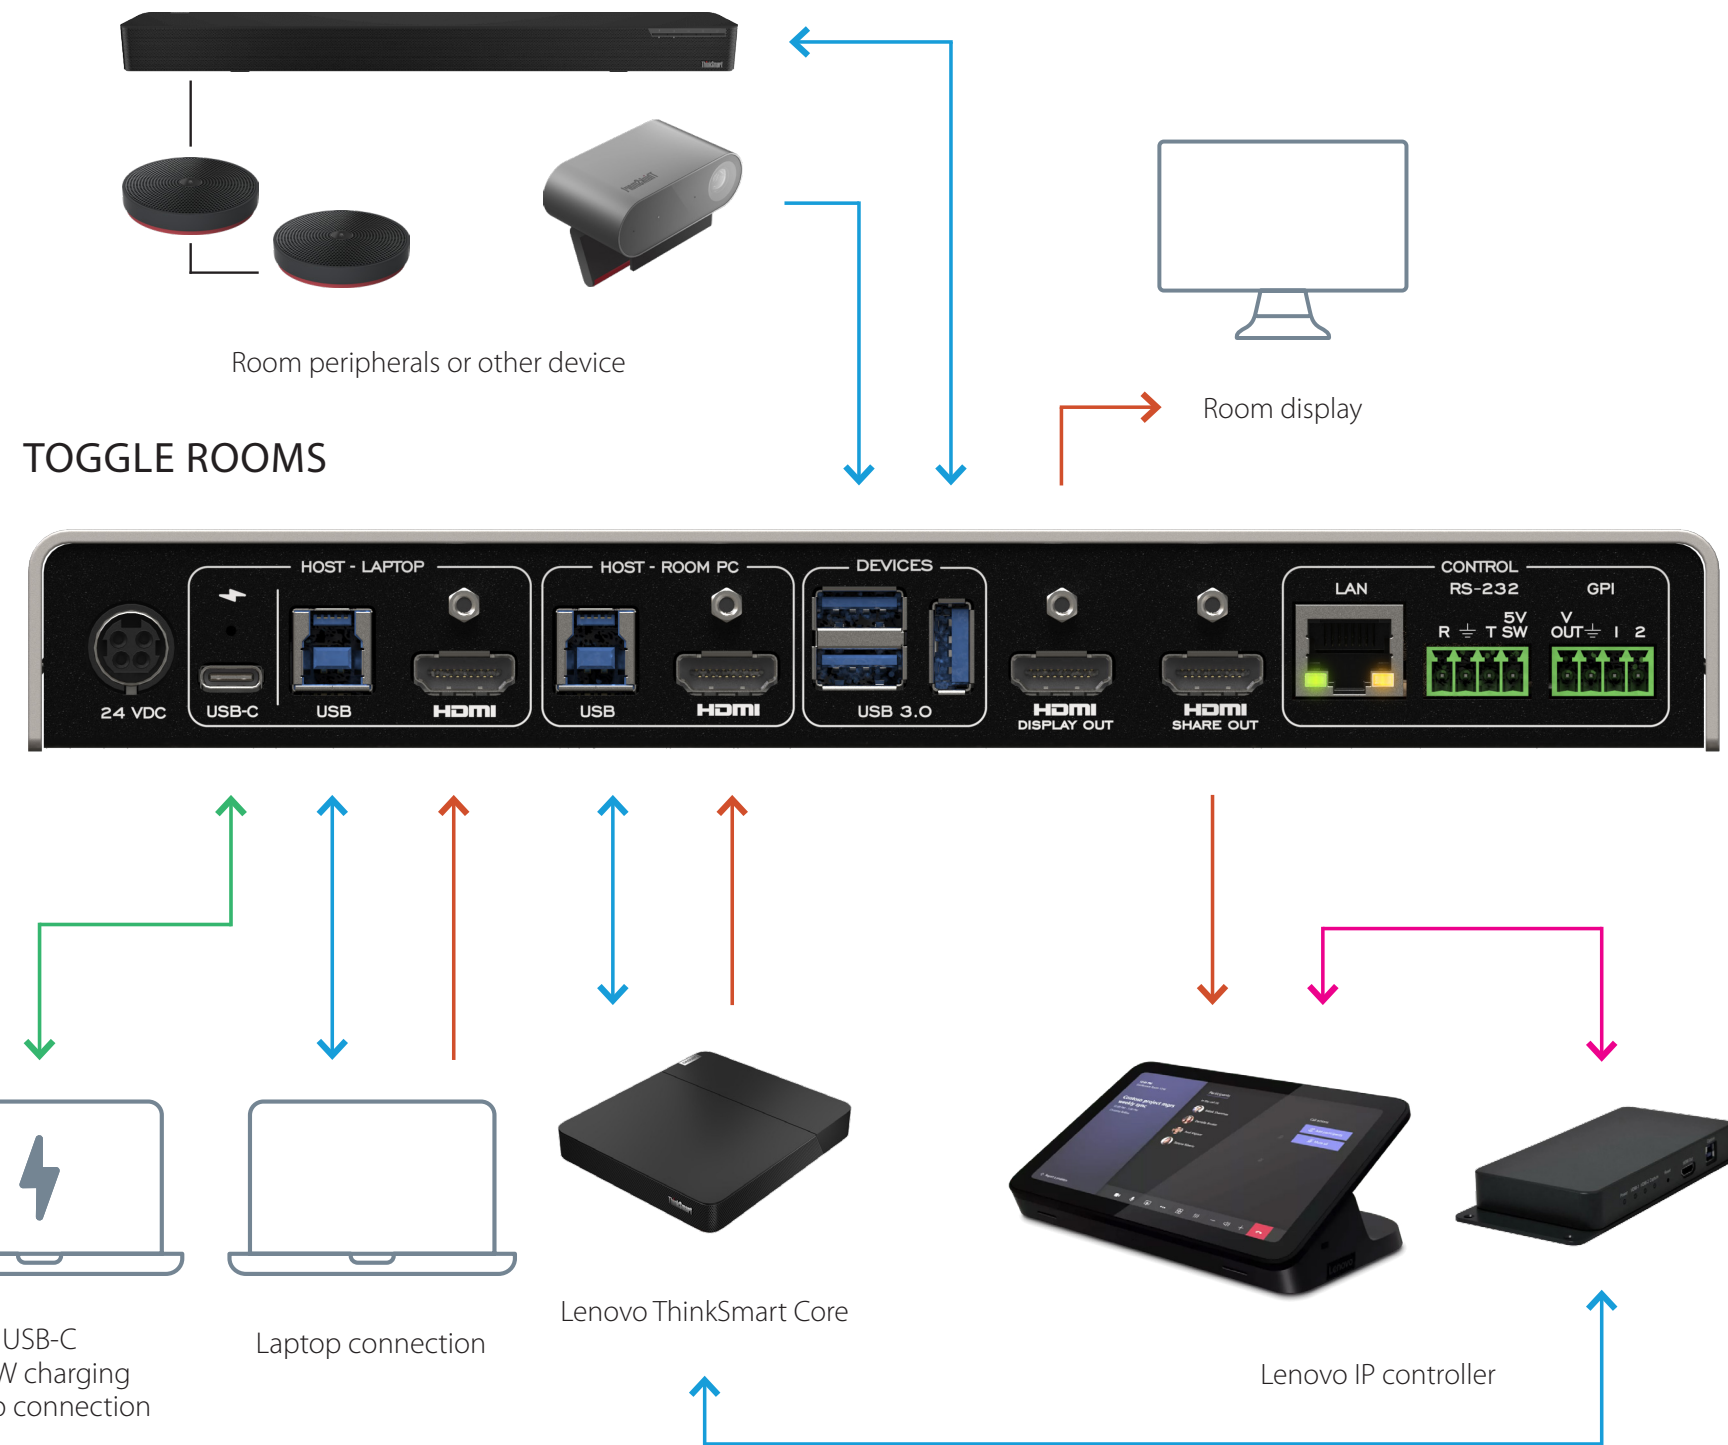

TOGGLE ROOMS with Lenovo ThinkSmart Core, Controller Kit and ThinkSmart Bar 180

LEGEND

USB-C — USB — HDMI —

TOGGLE ROOMS with Lenovo ThinkSmart Bar 180, Core & IP Controller Kit

LEGEND

USB-C — USB — HDMI —

TOGGLE ROOMS with Lenovo ThinkSmart Core & IP Controller Kit with Room peripherals or other device

LEGEND

USB-C — USB — HDMI —