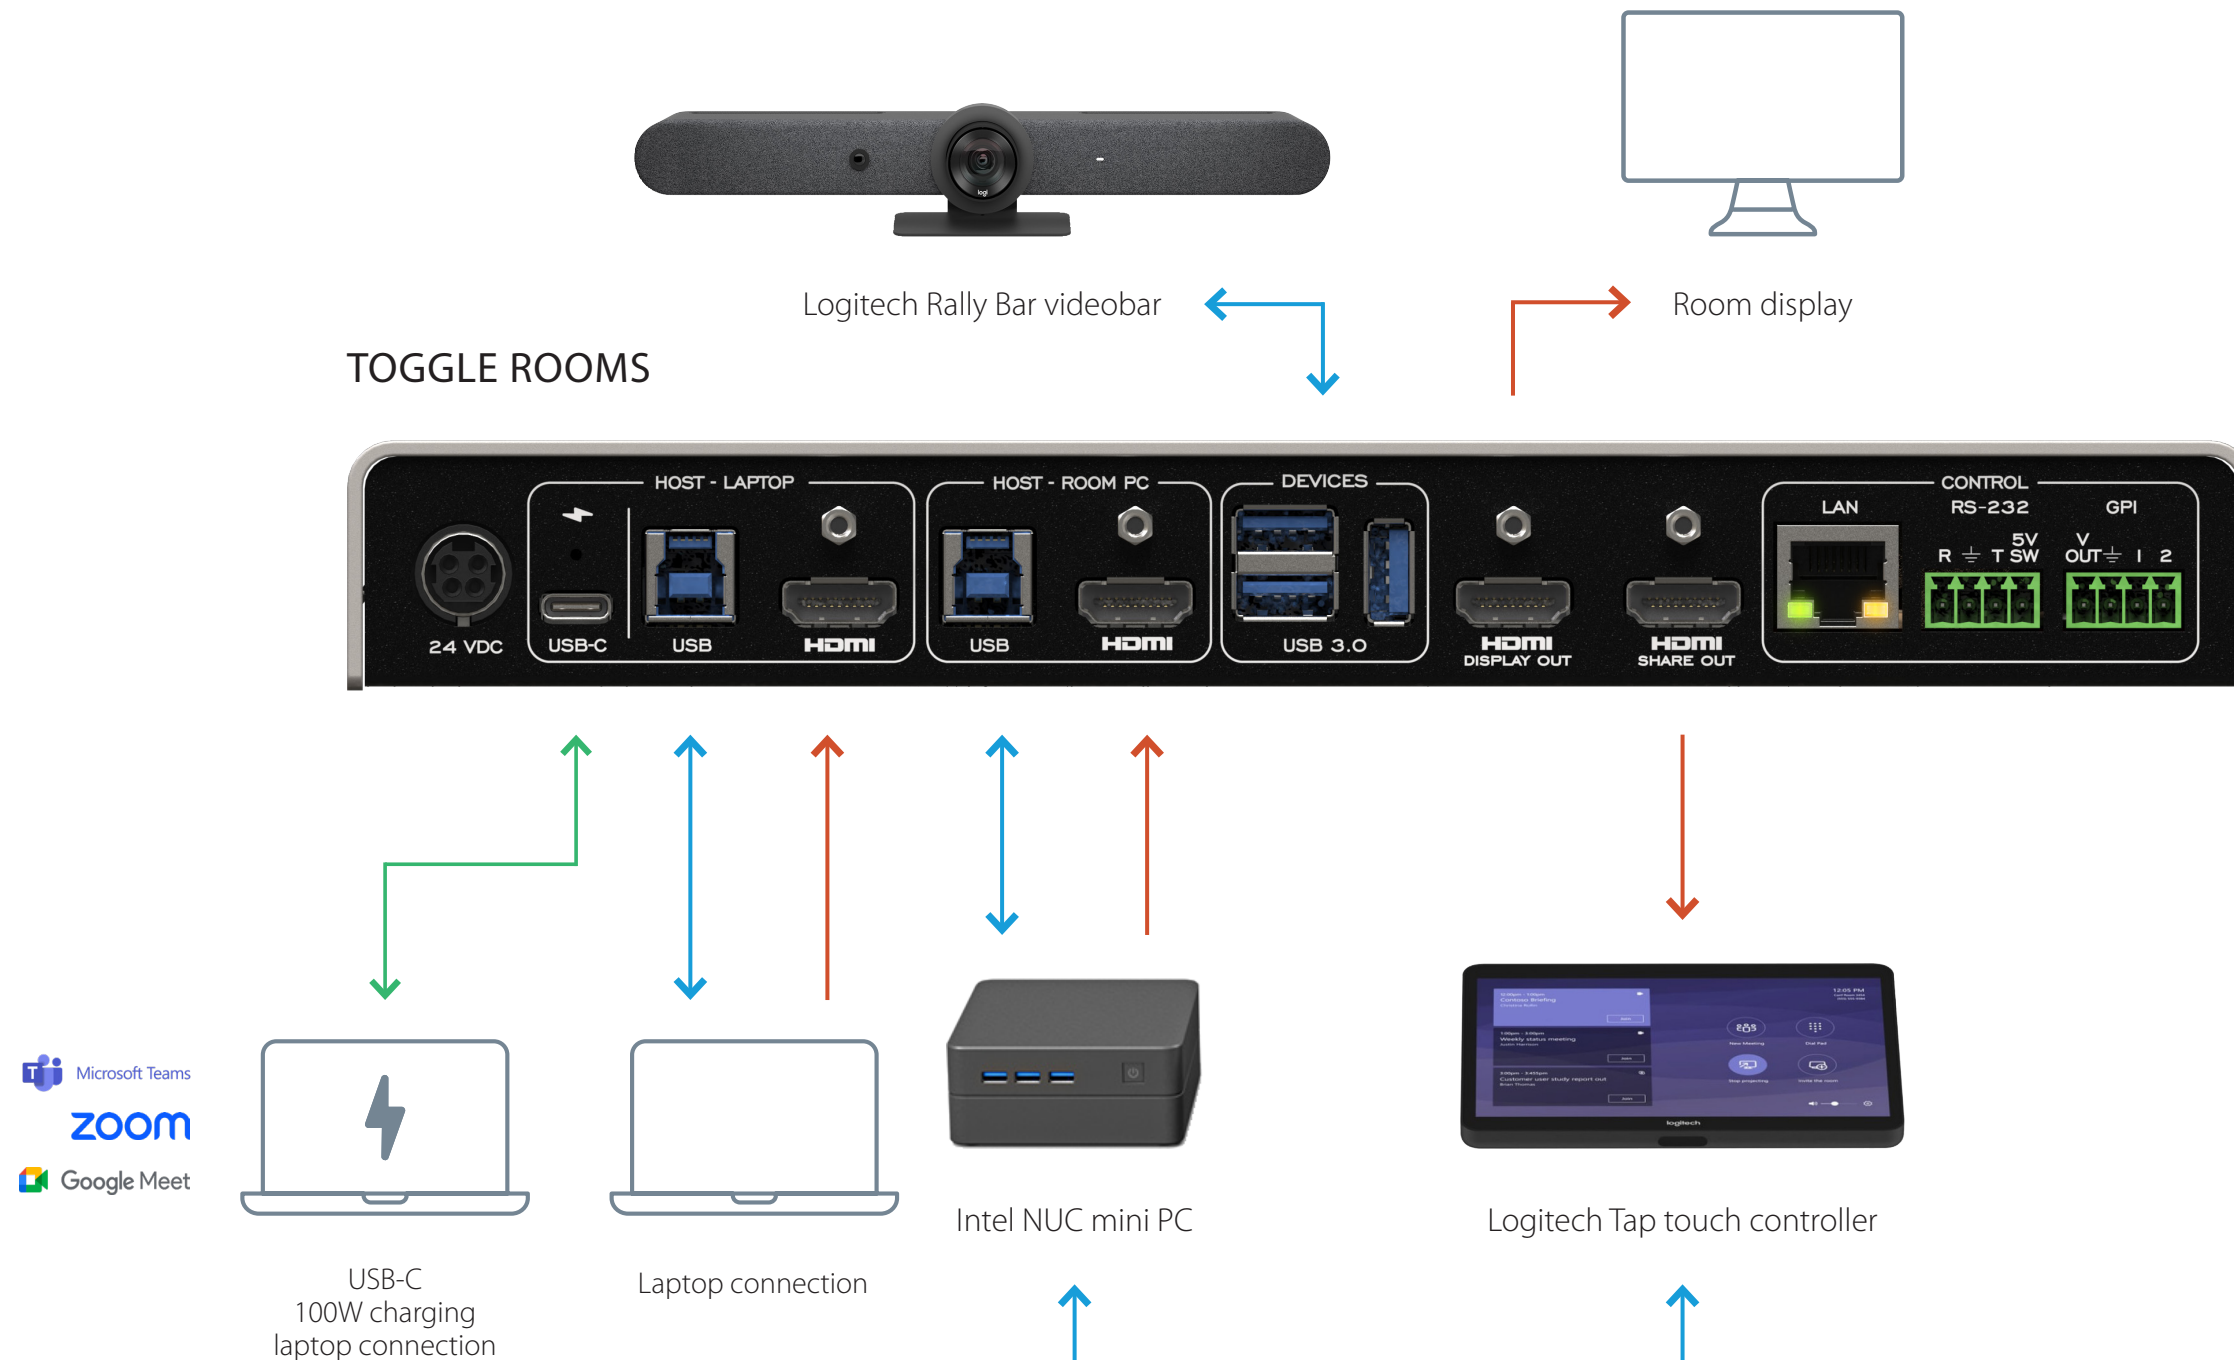

TOGGLE ROOMS with Logitech Rally Bar Medium Room System with PC

LEGEND

USB-C ——— USB ——— HDMI ———