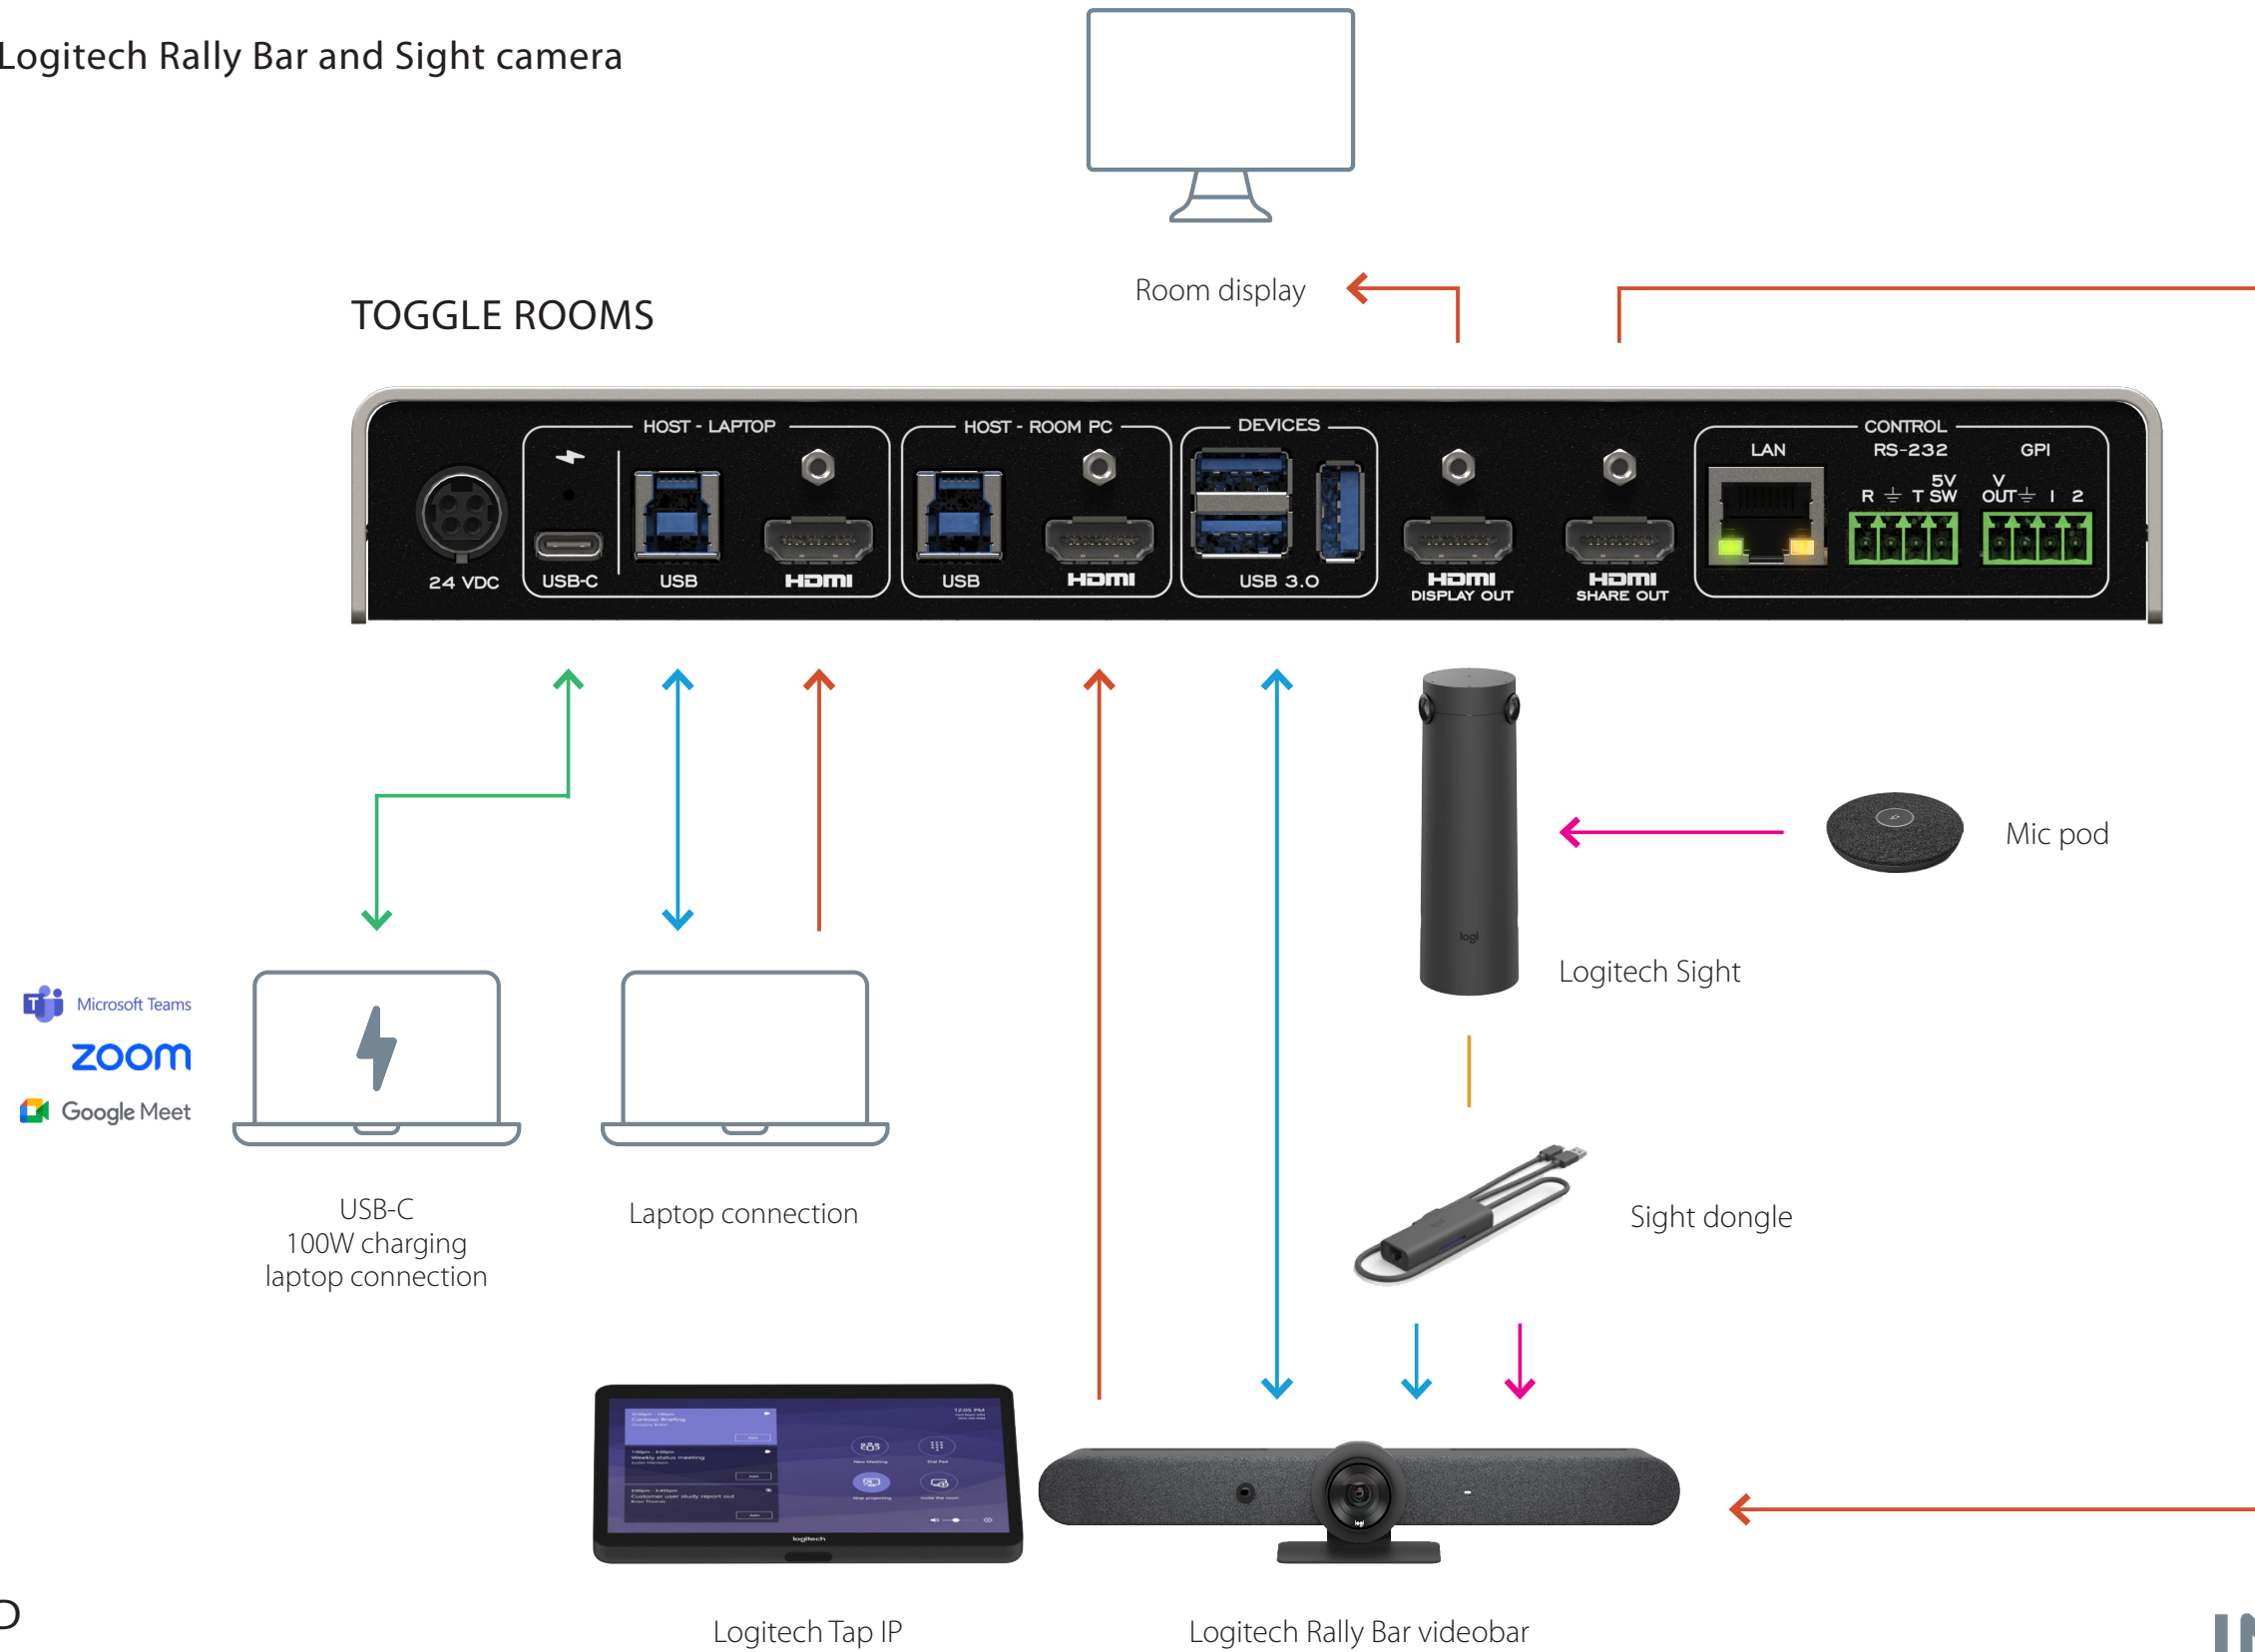

TOGGLE ROOMS with Logitech Rally Bar and Sight camera

LEGEND

USB-C — USB — HDMI —