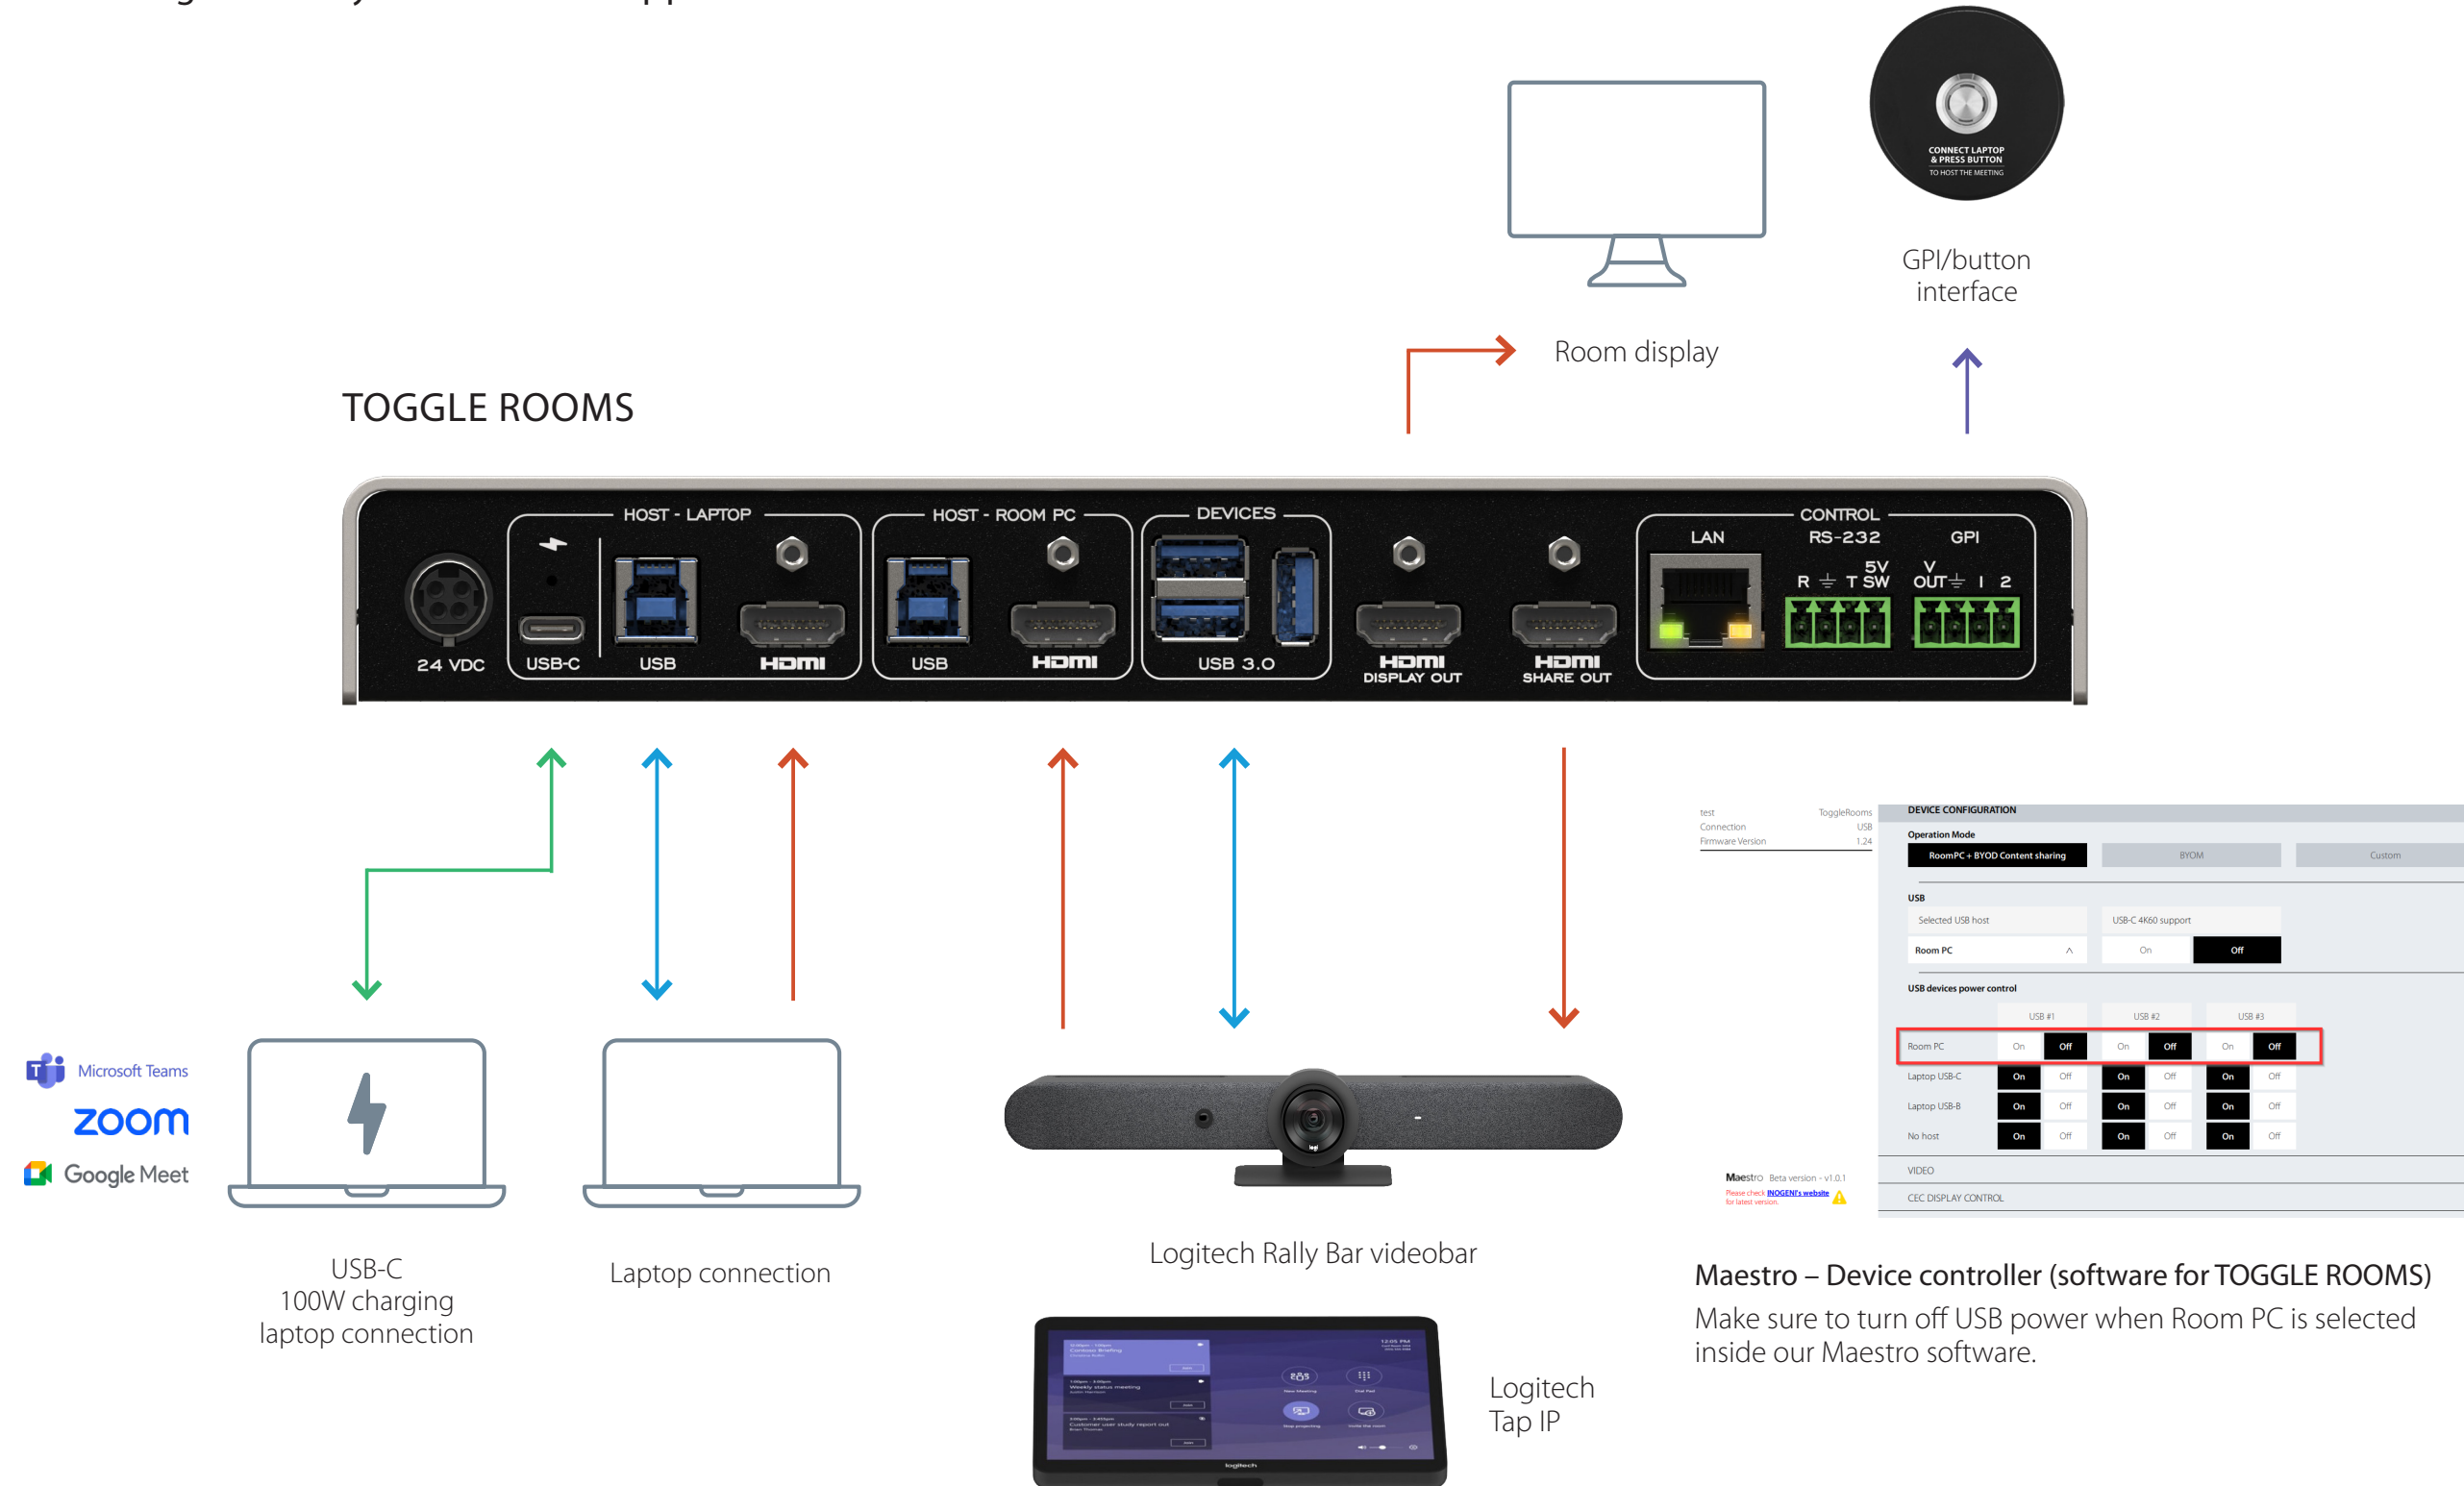

TOGGLE ROOMS with Logitech Rally Bar camera in appliance for Room PC host with INO-BUTTON KIT.

**LEGEND**

USB-C ——— USB ——— HDMI ———