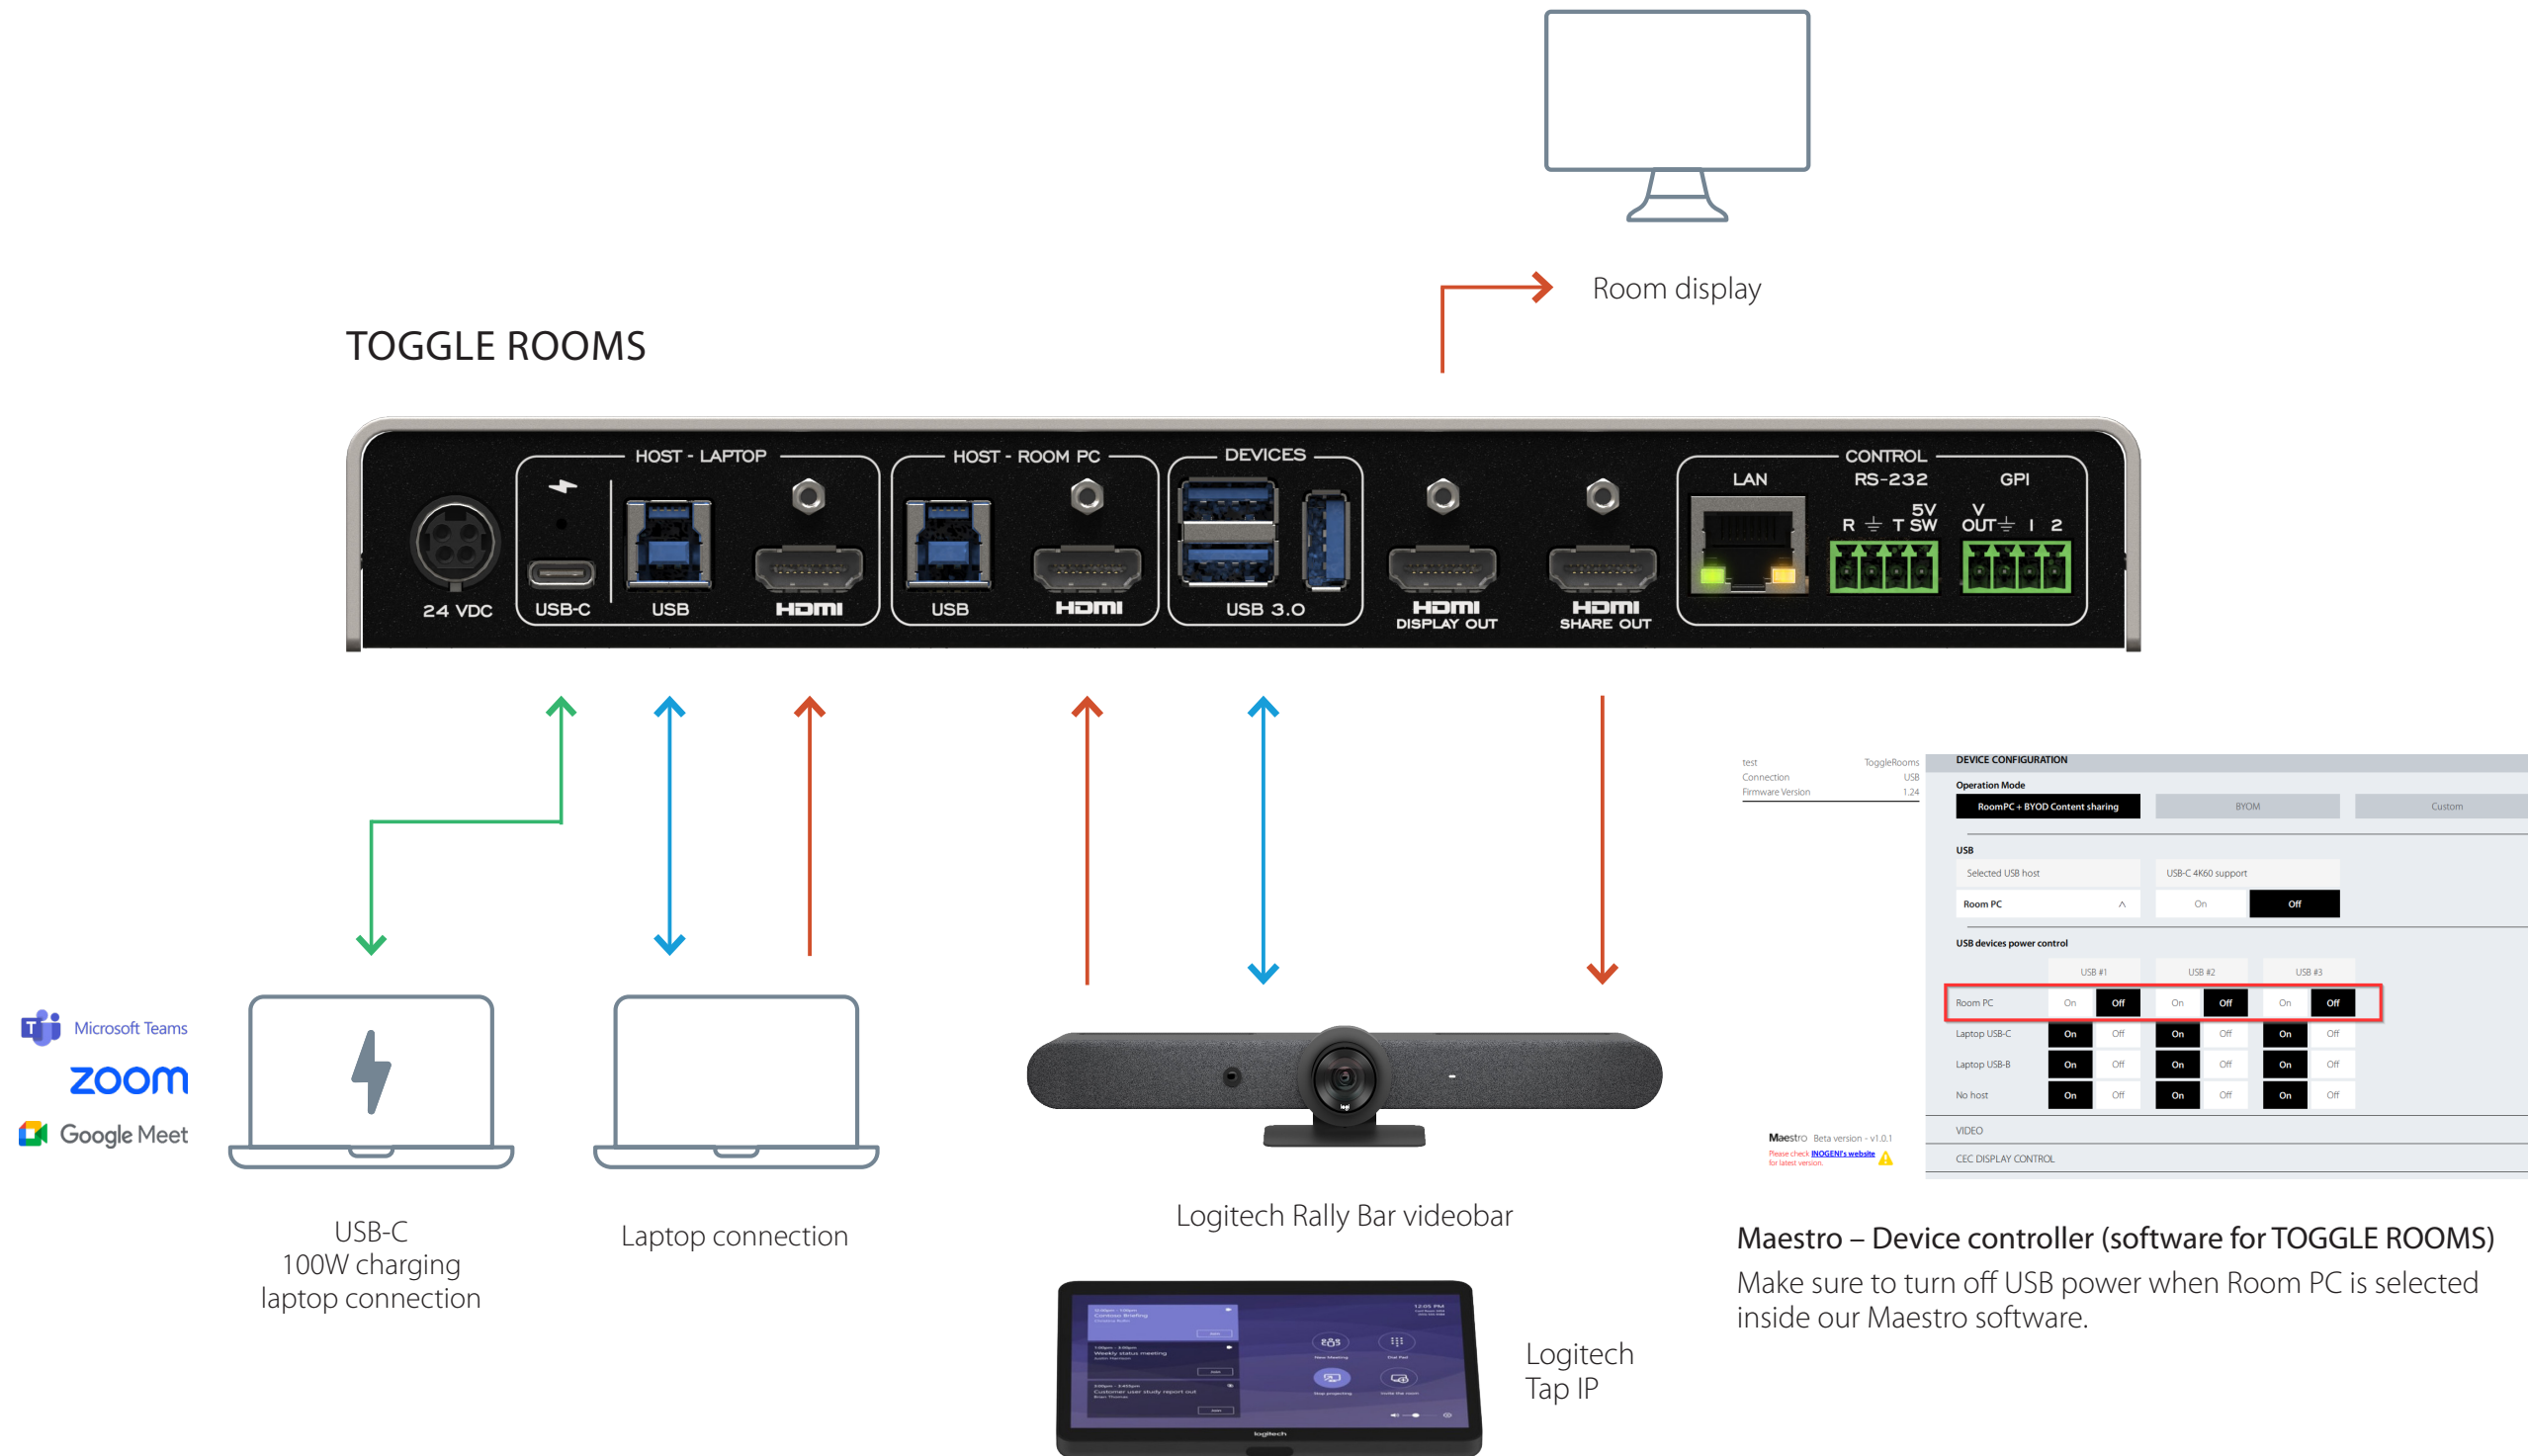

TOGGLE ROOMS with Logitech Rally Bar camera in appliance for Room PC host.

LEGEND

USB-C — USB — HDMI —