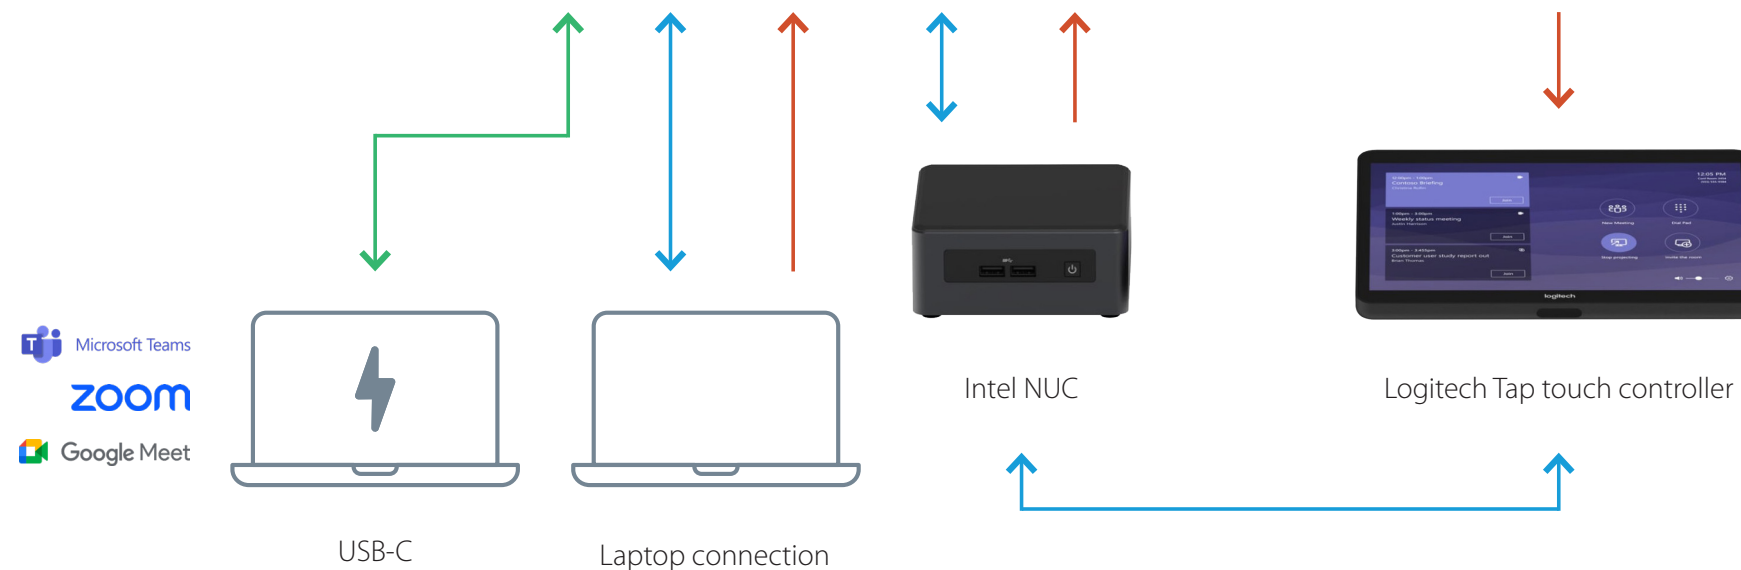

TOGGLE ROOMS with Logitech Rally (Camera, Speaker, Mic Pod and Tap) for large room system with Intel NUC

TOGGLE ROOMS

LEGEND

USB-C — USB — HDMI —