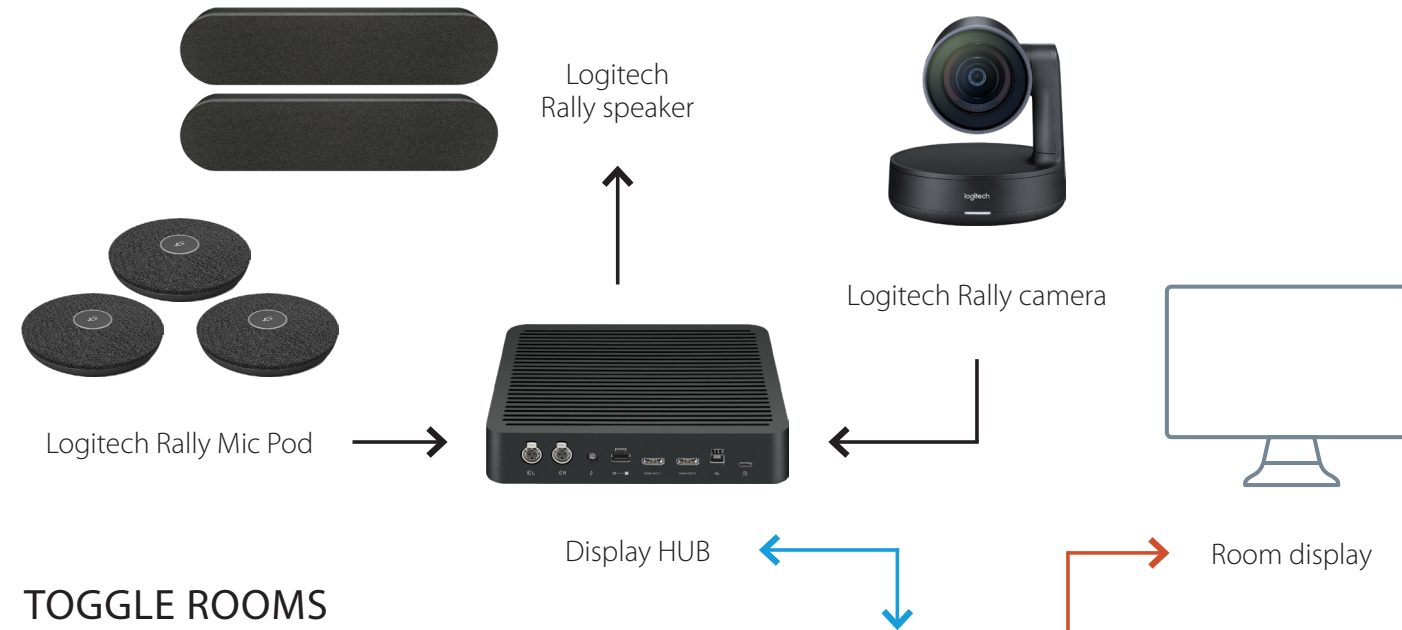

TOGGLE ROOMS with Logitech Rally (Camera, Speaker, Mic Pod and Tap) for large room system with Intel NUC

TOGGLE ROOMS

LEGEND

USB-C — USB — HDMI —