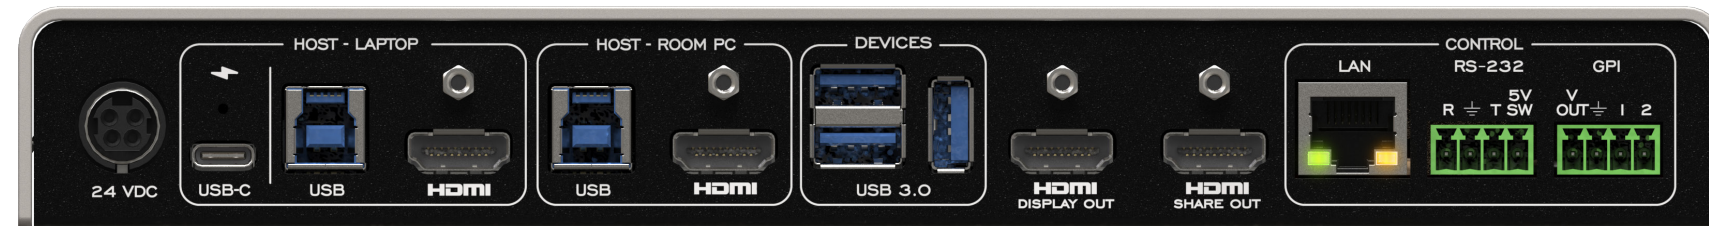

TOGGLE ROOMS with Logitech Rally (Camera, Speaker, Mic Pod and Tap) for large room system with Intel NUC

TOGGLE ROOMS

LEGEND

USB-C — USB — HDMI —