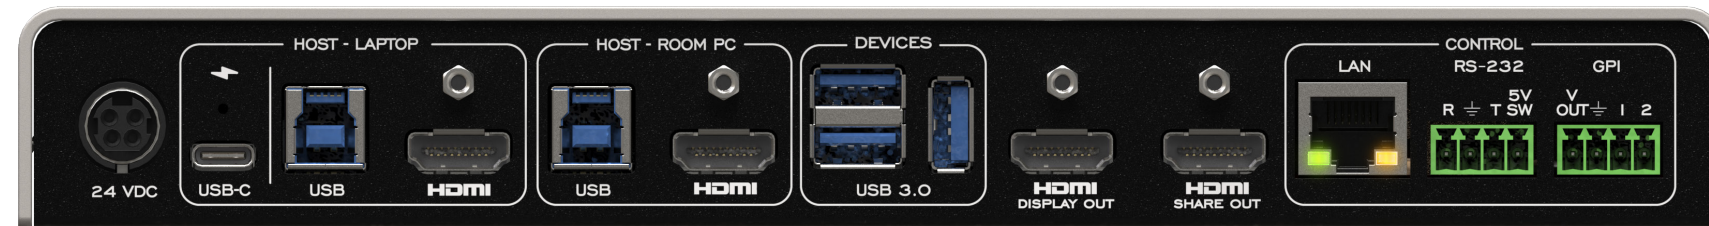

TOGGLE ROOMS with Logitech Rally Bar Medium Room System with PC

LEGEND

USB-C — USB — HDMI —

TOGGLE ROOMS with Logitech Rally Bar and Sight camera

LEGEND

USB-C — USB — HDMI —

TOGGLE ROOMS with Logitech Rally (Camera, Speaker, Mic Pod and Tap) for large room system with Intel NUC

TOGGLE ROOMS

Microsoft Teams
 zoom
 Google Meet

USB-C 100W charging laptop connection
 Laptop connection

LEGEND
 USB-C ——— USB ——— HDMI ———

TOGGLE ROOMS with Logitech Rally Bar camera in appliance for Room PC host.

LEGEND

USB-C — USB — HDMI —

TOGGLE ROOMS with Logitech Rally Bar camera in appliance for Room PC host with INO-BUTTON KIT.

LEGEND

USB-C ——— USB ——— HDMI ———

TOGGLE ROOMS with Logitech MeetUp 2 Room System and Airtame