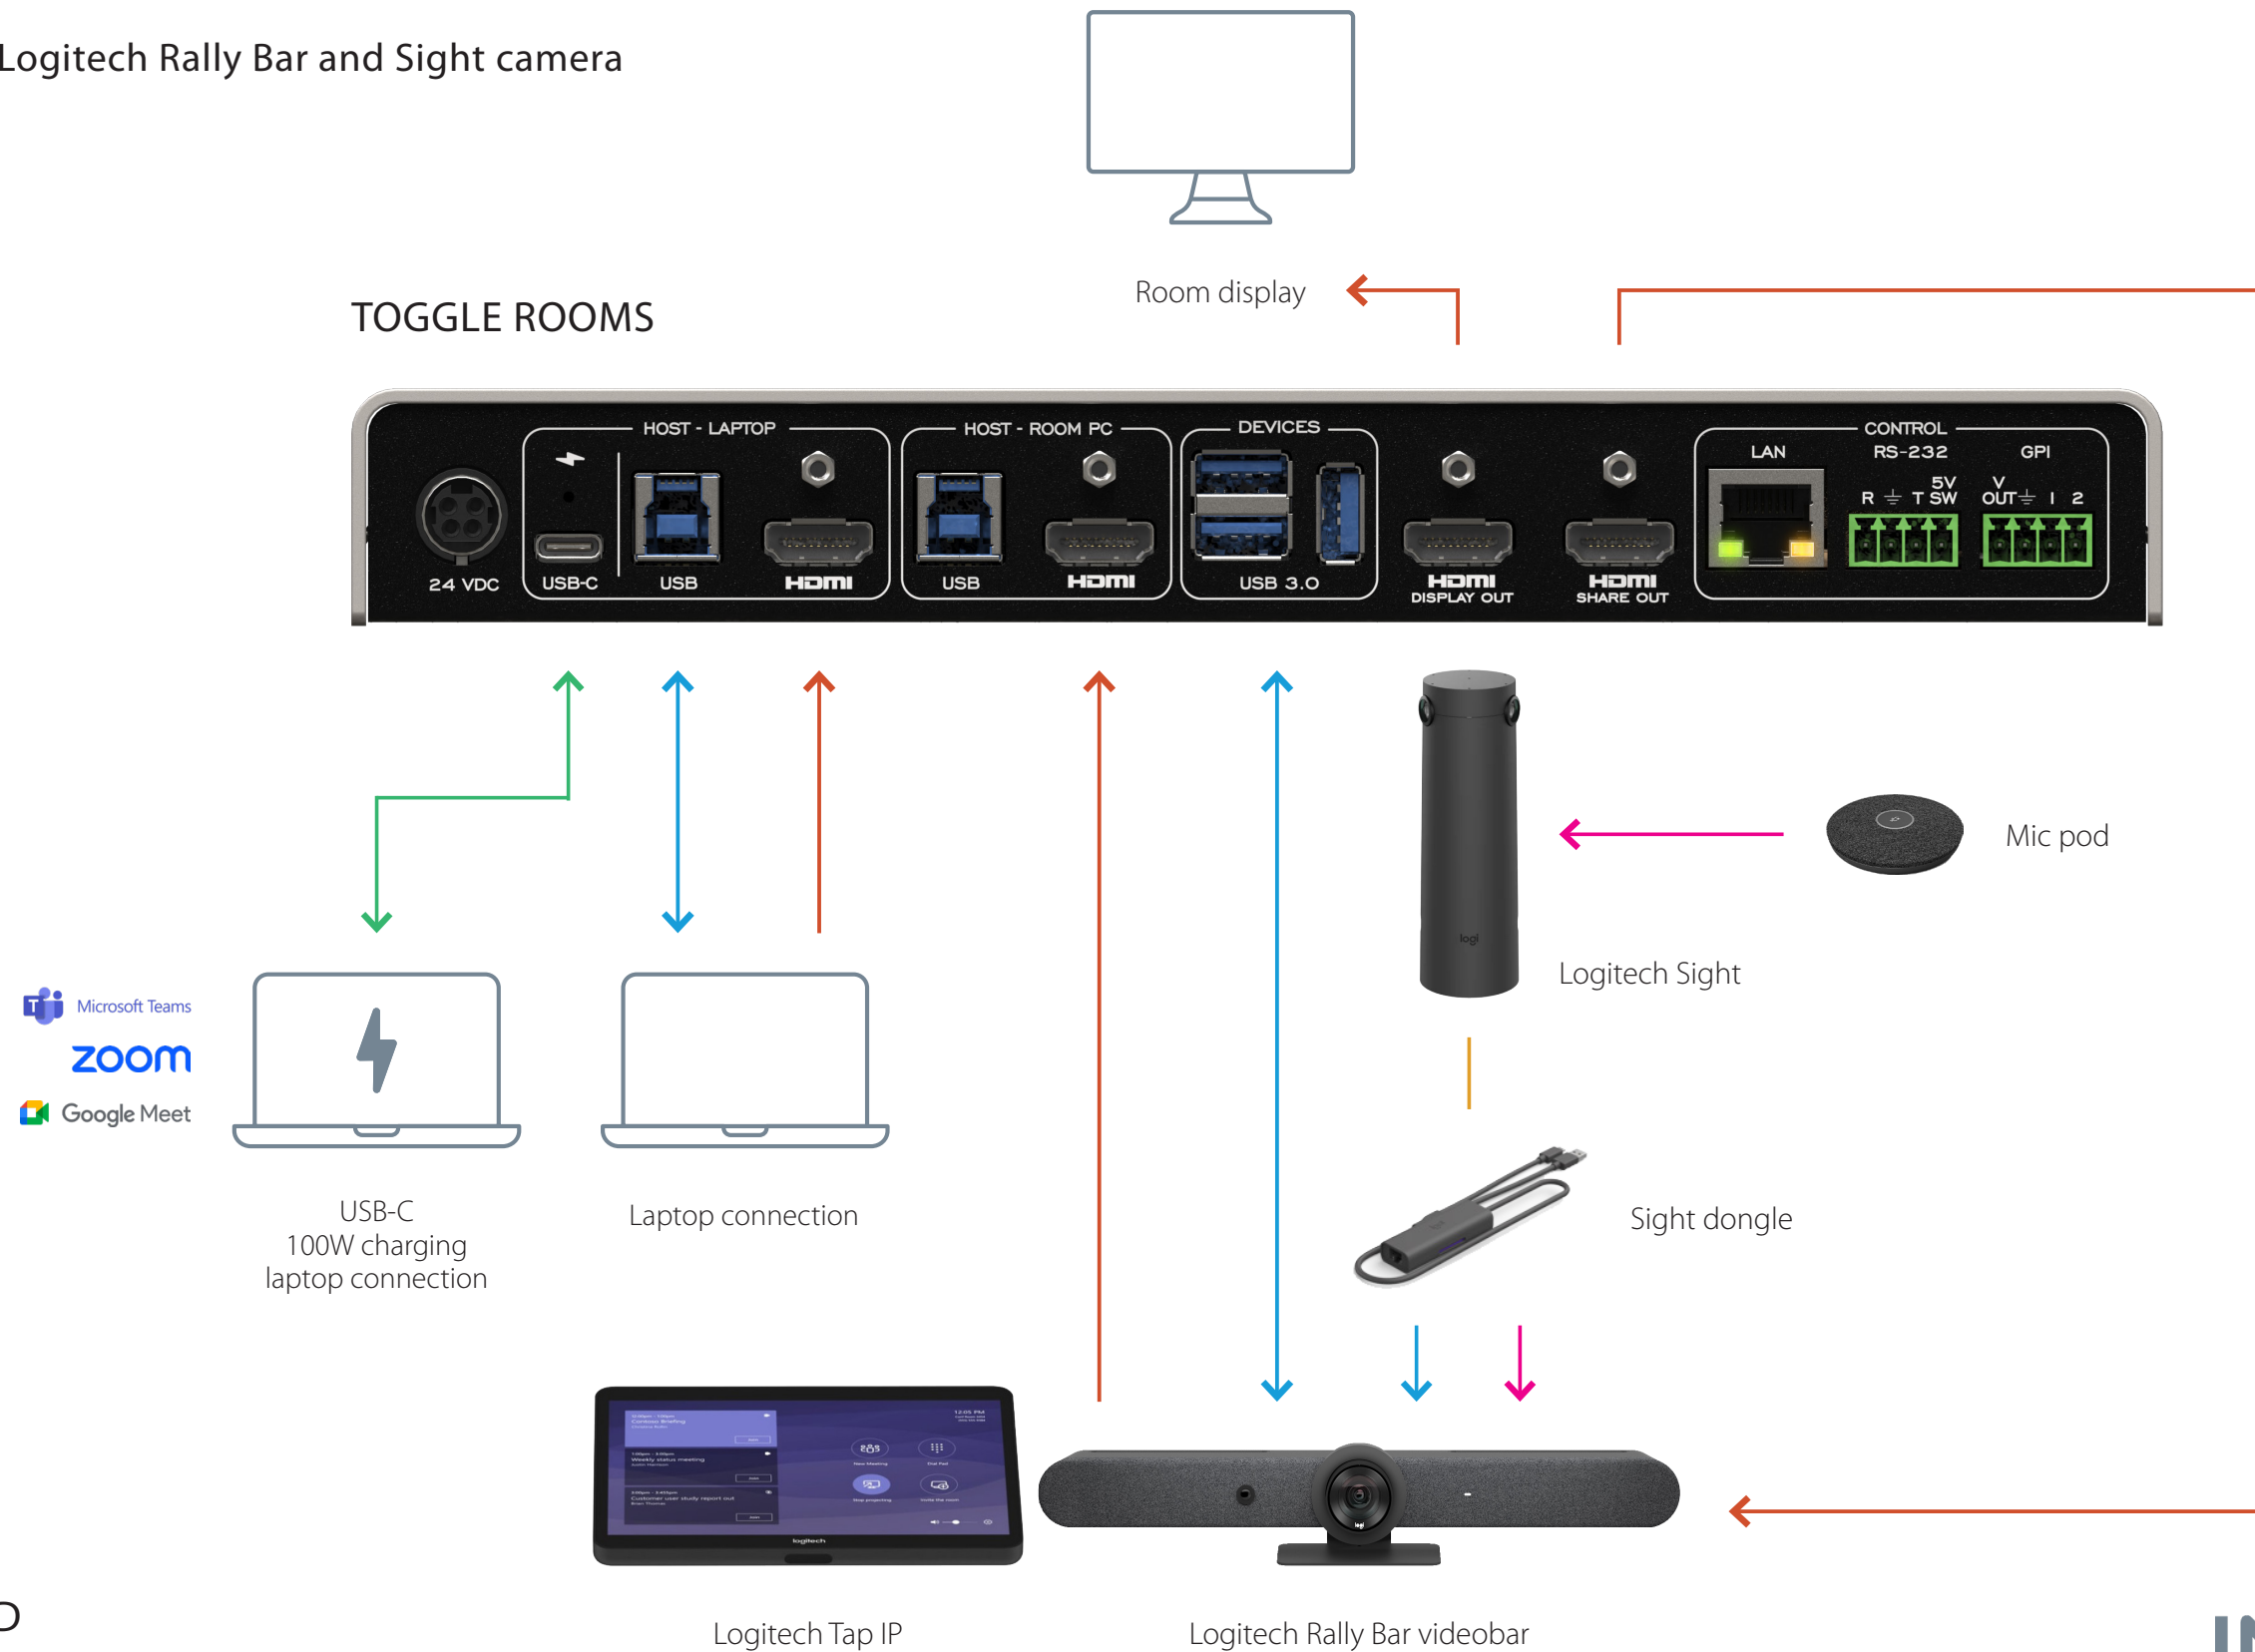

TOGGLE ROOMS with Logitech Rally Bar Medium Room System with PC

LEGEND

USB-C — USB — HDMI —

TOGGLE ROOMS with Logitech Rally Bar and Sight camera

LEGEND

USB-C — USB — HDMI —

TOGGLE ROOMS with Logitech Rally (Camera, Speaker, Mic Pod and Tap) for large room system with Intel NUC

TOGGLE ROOMS

Microsoft Teams
 zoom
 Google Meet

USB-C 100W charging laptop connection
 Laptop connection

LEGEND
 USB-C ——— USB ——— HDMI ———

TOGGLE ROOMS with Logitech Rally Bar camera in appliance for Room PC host.

LEGEND

USB-C — USB — HDMI —

TOGGLE ROOMS with Logitech Rally Bar camera in appliance for Room PC host with INO-BUTTON KIT.

LEGEND

USB-C ——— USB ——— HDMI ———

TOGGLE ROOMS with Logitech MeetUp 2 Room System and Airtame

LEGEND

USB-C — USB — HDMI —