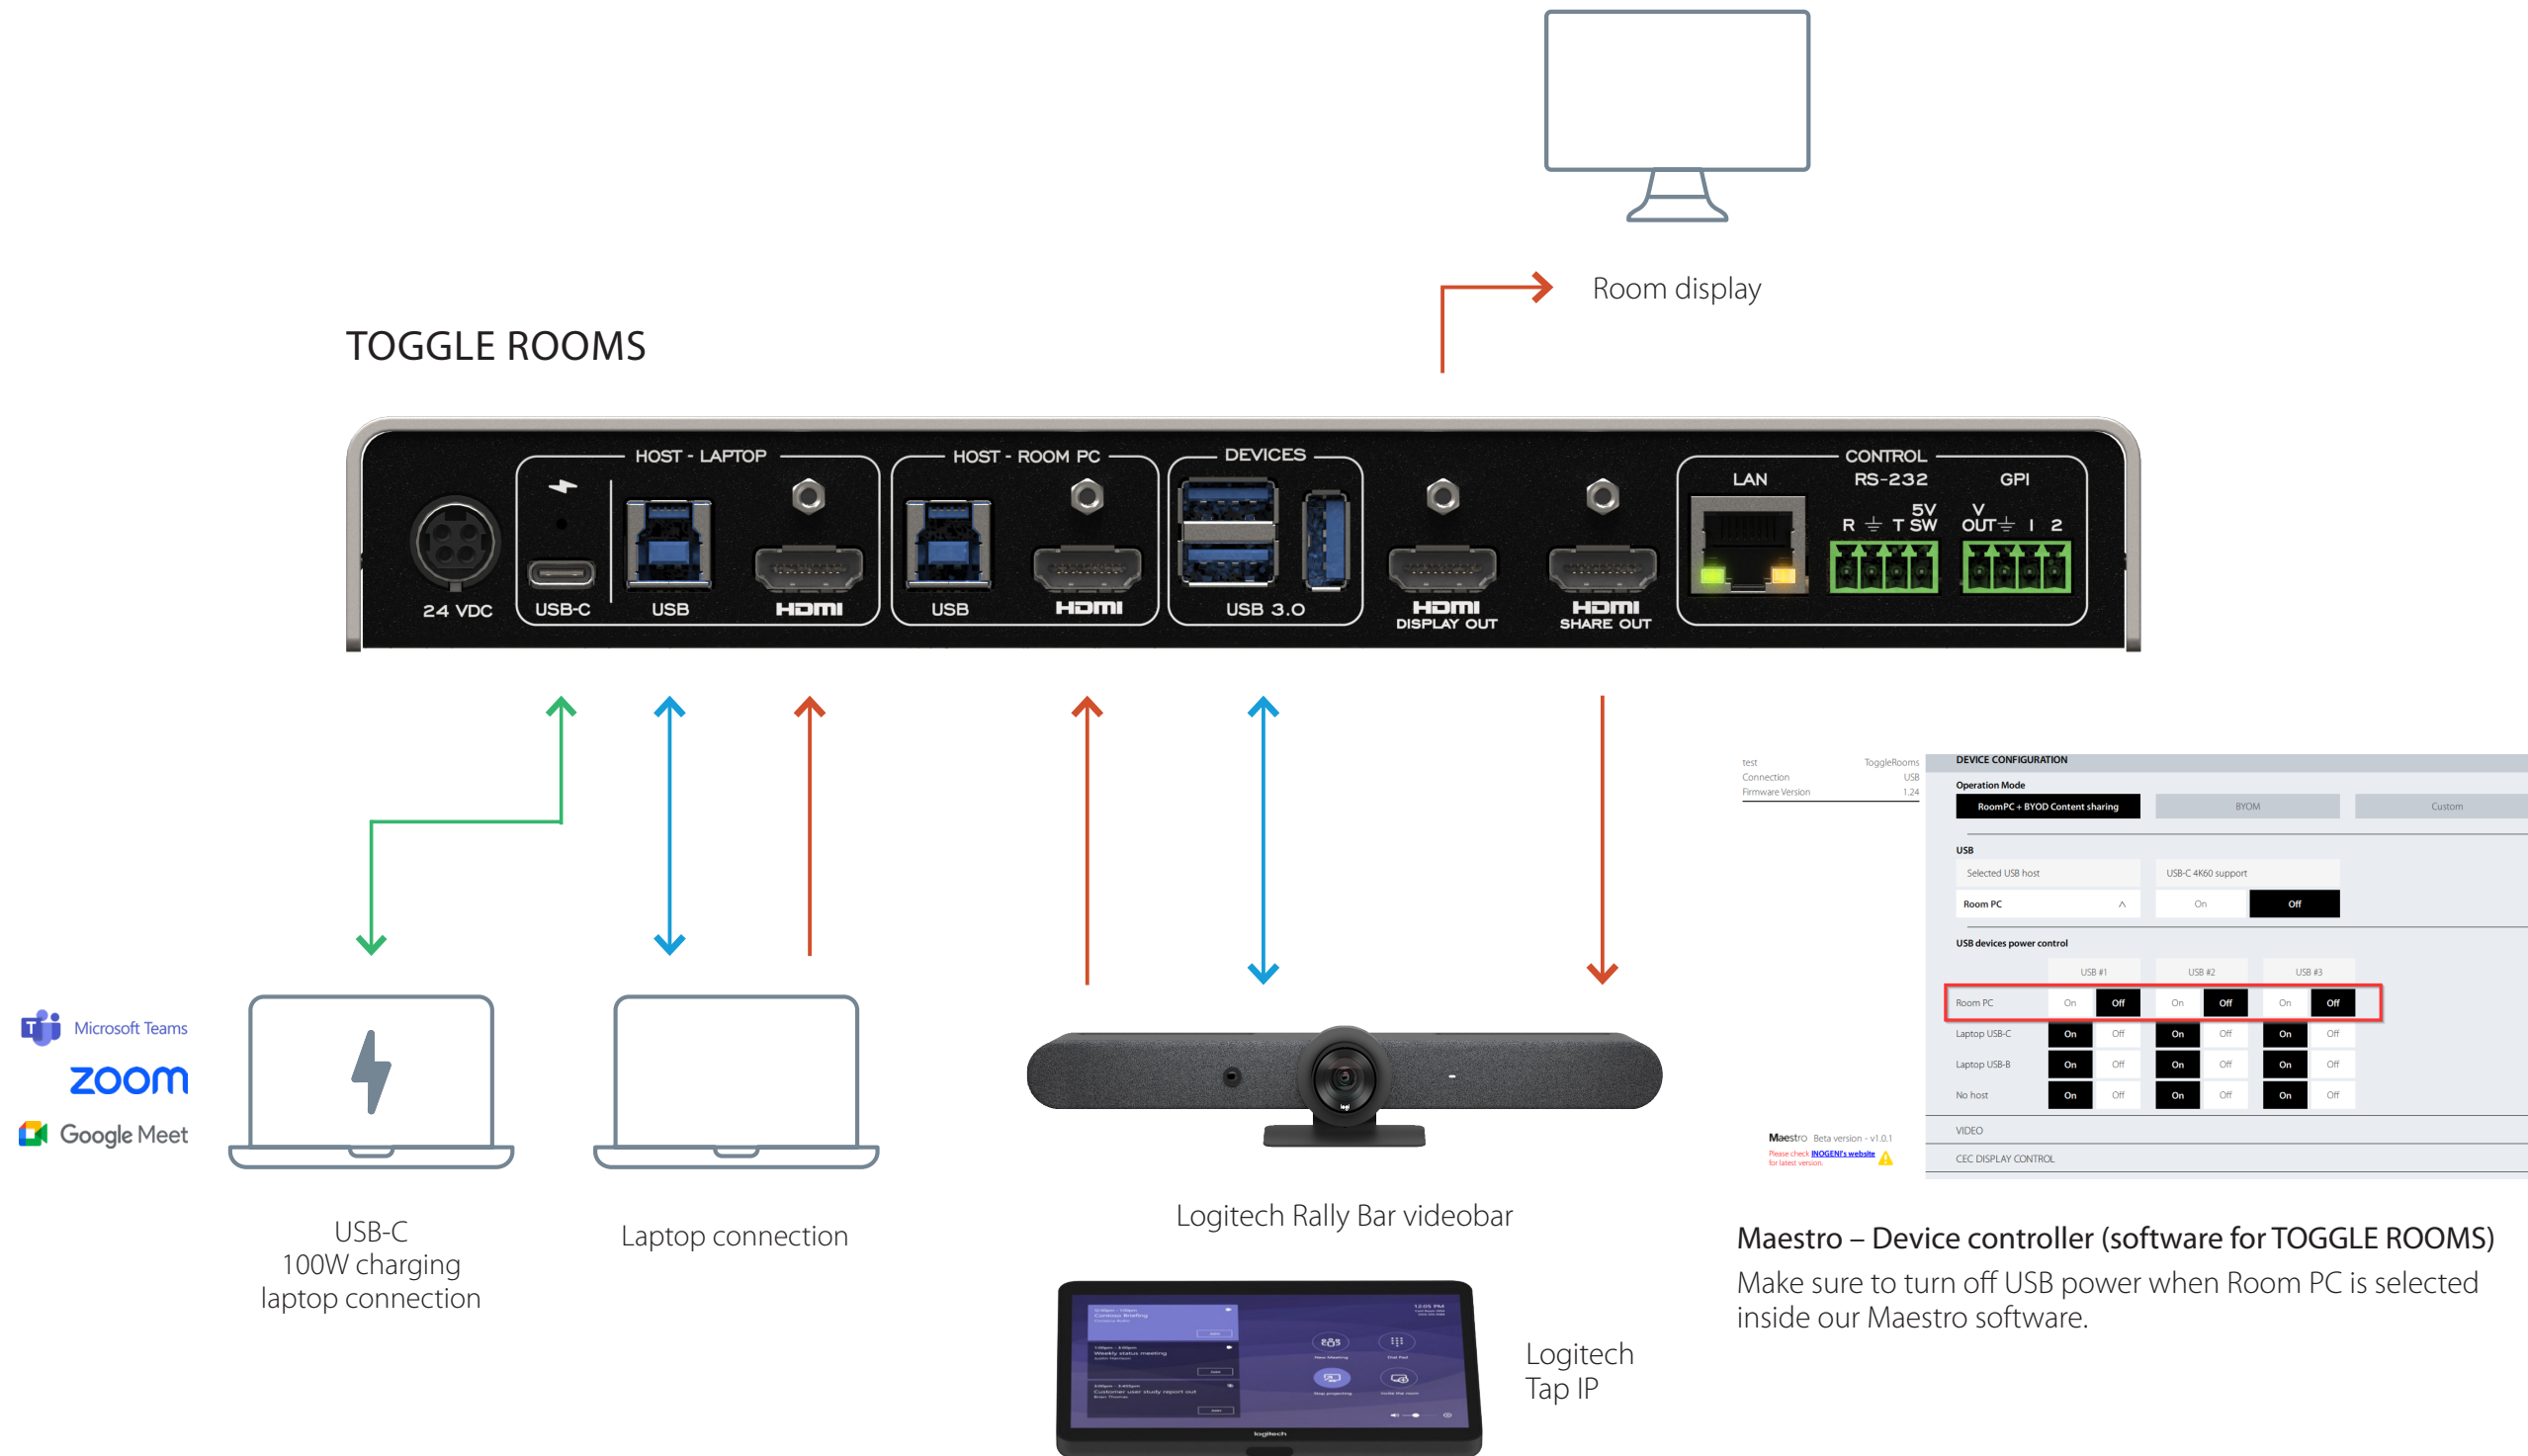

TOGGLE ROOMS with Logitech Rally Bar Medium Room System with PC

LEGEND

USB-C — USB — HDMI —

TOGGLE ROOMS with Logitech Rally Bar and Sight camera

LEGEND

USB-C — USB — HDMI —

TOGGLE ROOMS with Logitech Rally (Camera, Speaker, Mic Pod and Tap) for large room system with Intel NUC

TOGGLE ROOMS

Microsoft Teams
 zoom
 Google Meet

USB-C 100W charging laptop connection
 Laptop connection

LEGEND
 USB-C ——— USB ——— HDMI ———

TOGGLE ROOMS with Logitech Rally Bar camera in appliance for Room PC host.

LEGEND

USB-C — USB — HDMI —

TOGGLE ROOMS with Logitech Rally Bar camera in appliance for Room PC host with INO-BUTTON KIT.

LEGEND

USB-C ——— USB ——— HDMI ———

TOGGLE ROOMS with Logitech MeetUp 2 Room System and Airtame

LEGEND

USB-C — USB — HDMI —