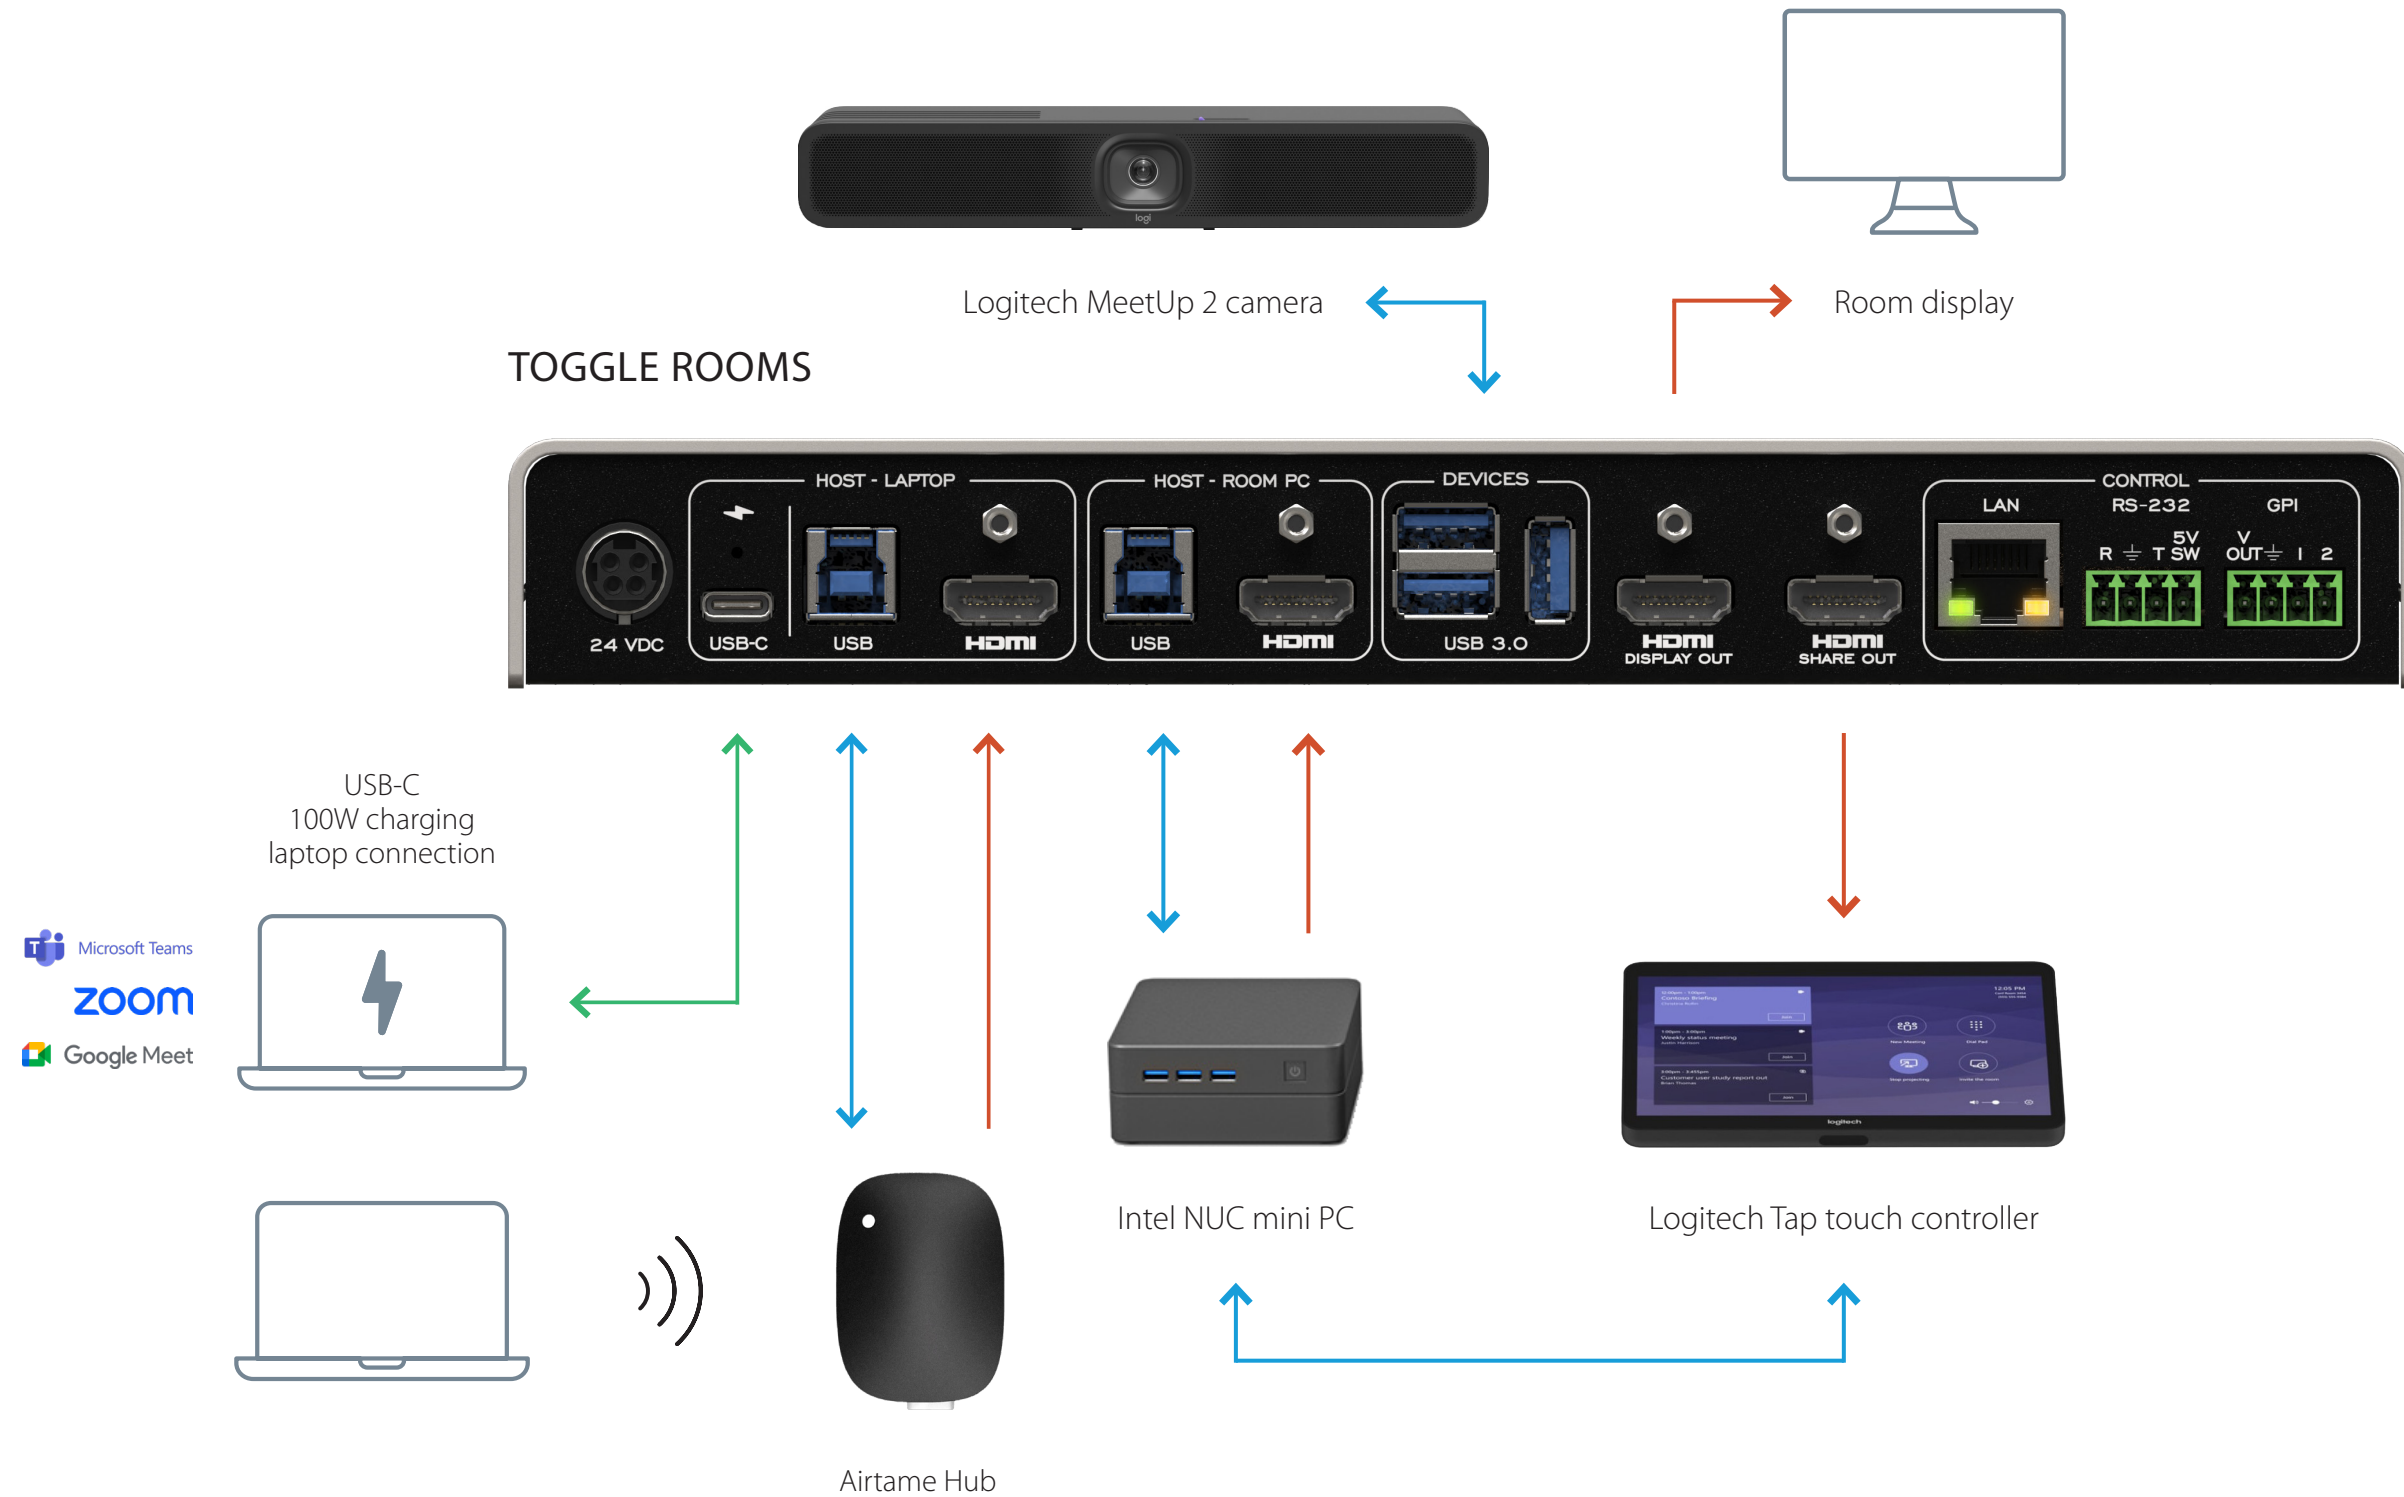

TOGGLE ROOMS with Logitech Rally Bar Medium Room System with PC

LEGEND

USB-C — USB — HDMI —

TOGGLE ROOMS with Logitech Rally Bar and Sight camera

LEGEND

USB-C — USB — HDMI —

TOGGLE ROOMS with Logitech Rally (Camera, Speaker, Mic Pod and Tap) for large room system with Intel NUC

TOGGLE ROOMS

Microsoft Teams
 zoom
 Google Meet

USB-C 100W charging laptop connection
 Laptop connection

LEGEND
 USB-C ——— USB ——— HDMI ———

TOGGLE ROOMS with Logitech Rally Bar camera in appliance for Room PC host.

LEGEND

USB-C — USB — HDMI —

TOGGLE ROOMS with Logitech Rally Bar camera in appliance for Room PC host with INO-BUTTON KIT.

LEGEND

USB-C ——— USB ——— HDMI ———

TOGGLE ROOMS with Logitech MeetUp 2 Room System and Airtame

LEGEND

USB-C — USB — HDMI —