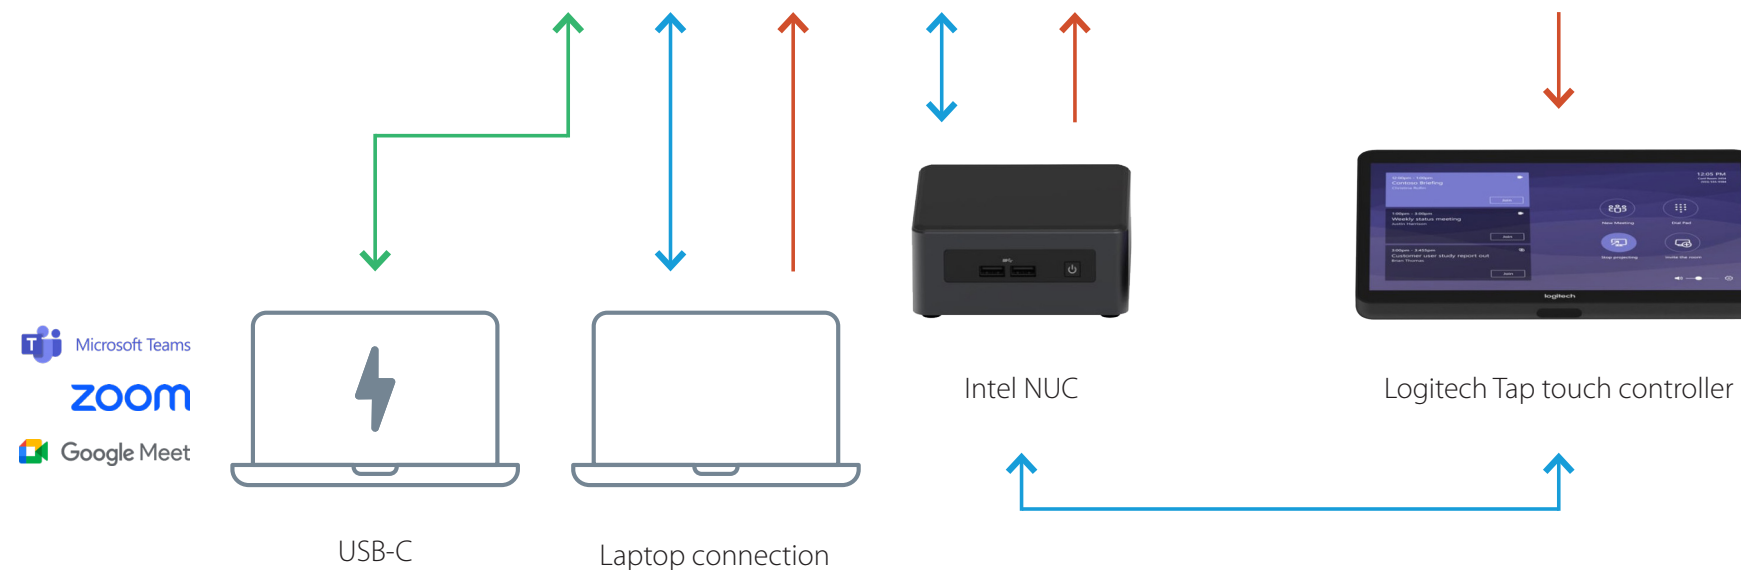

TOGGLE ROOMS with Logitech Rally Bar Medium Room System with PC

LEGEND

USB-C — USB — HDMI —

TOGGLE ROOMS with Logitech Rally Bar and Sight camera

LEGEND

USB-C — USB — HDMI —

TOGGLE ROOMS with Logitech Rally (Camera, Speaker, Mic Pod and Tap) for large room system with Intel NUC

TOGGLE ROOMS

Microsoft Teams
 zoom
 Google Meet

USB-C 100W charging laptop connection
 Laptop connection

LEGEND
 USB-C ——— USB ——— HDMI ———

TOGGLE ROOMS with Logitech Rally Bar camera in appliance for Room PC host.

LEGEND

USB-C — USB — HDMI —

TOGGLE ROOMS with Logitech Rally Bar camera in appliance for Room PC host with INO-BUTTON KIT.

LEGEND

USB-C ——— USB ——— HDMI ———

TOGGLE ROOMS with Logitech MeetUp 2 Room System and Airtame