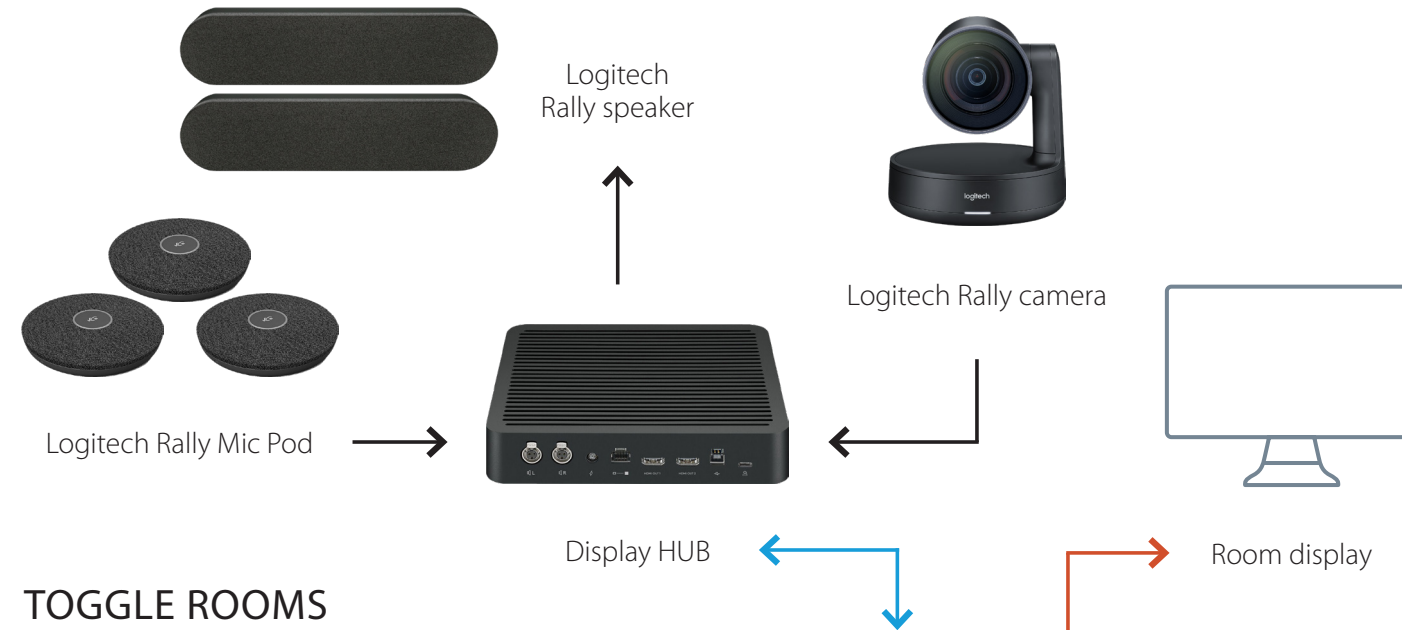

TOGGLE ROOMS with Logitech Rally Bar Medium Room System with PC

LEGEND

USB-C — USB — HDMI —

TOGGLE ROOMS with Logitech Rally Bar and Sight camera

LEGEND

USB-C — USB — HDMI —

TOGGLE ROOMS with Logitech Rally (Camera, Speaker, Mic Pod and Tap) for large room system with Intel NUC

TOGGLE ROOMS

Microsoft Teams
 zoom
 Google Meet

USB-C 100W charging laptop connection
 Laptop connection

LEGEND
 USB-C ——— USB ——— HDMI ———

TOGGLE ROOMS with Logitech Rally Bar camera in appliance for Room PC host.

LEGEND

USB-C — USB — HDMI —

TOGGLE ROOMS with Logitech Rally Bar camera in appliance for Room PC host with INO-BUTTON KIT.

LEGEND

USB-C ——— USB ——— HDMI ———

TOGGLE ROOMS with Logitech MeetUp 2 Room System and Airtame

LEGEND

USB-C — USB — HDMI —