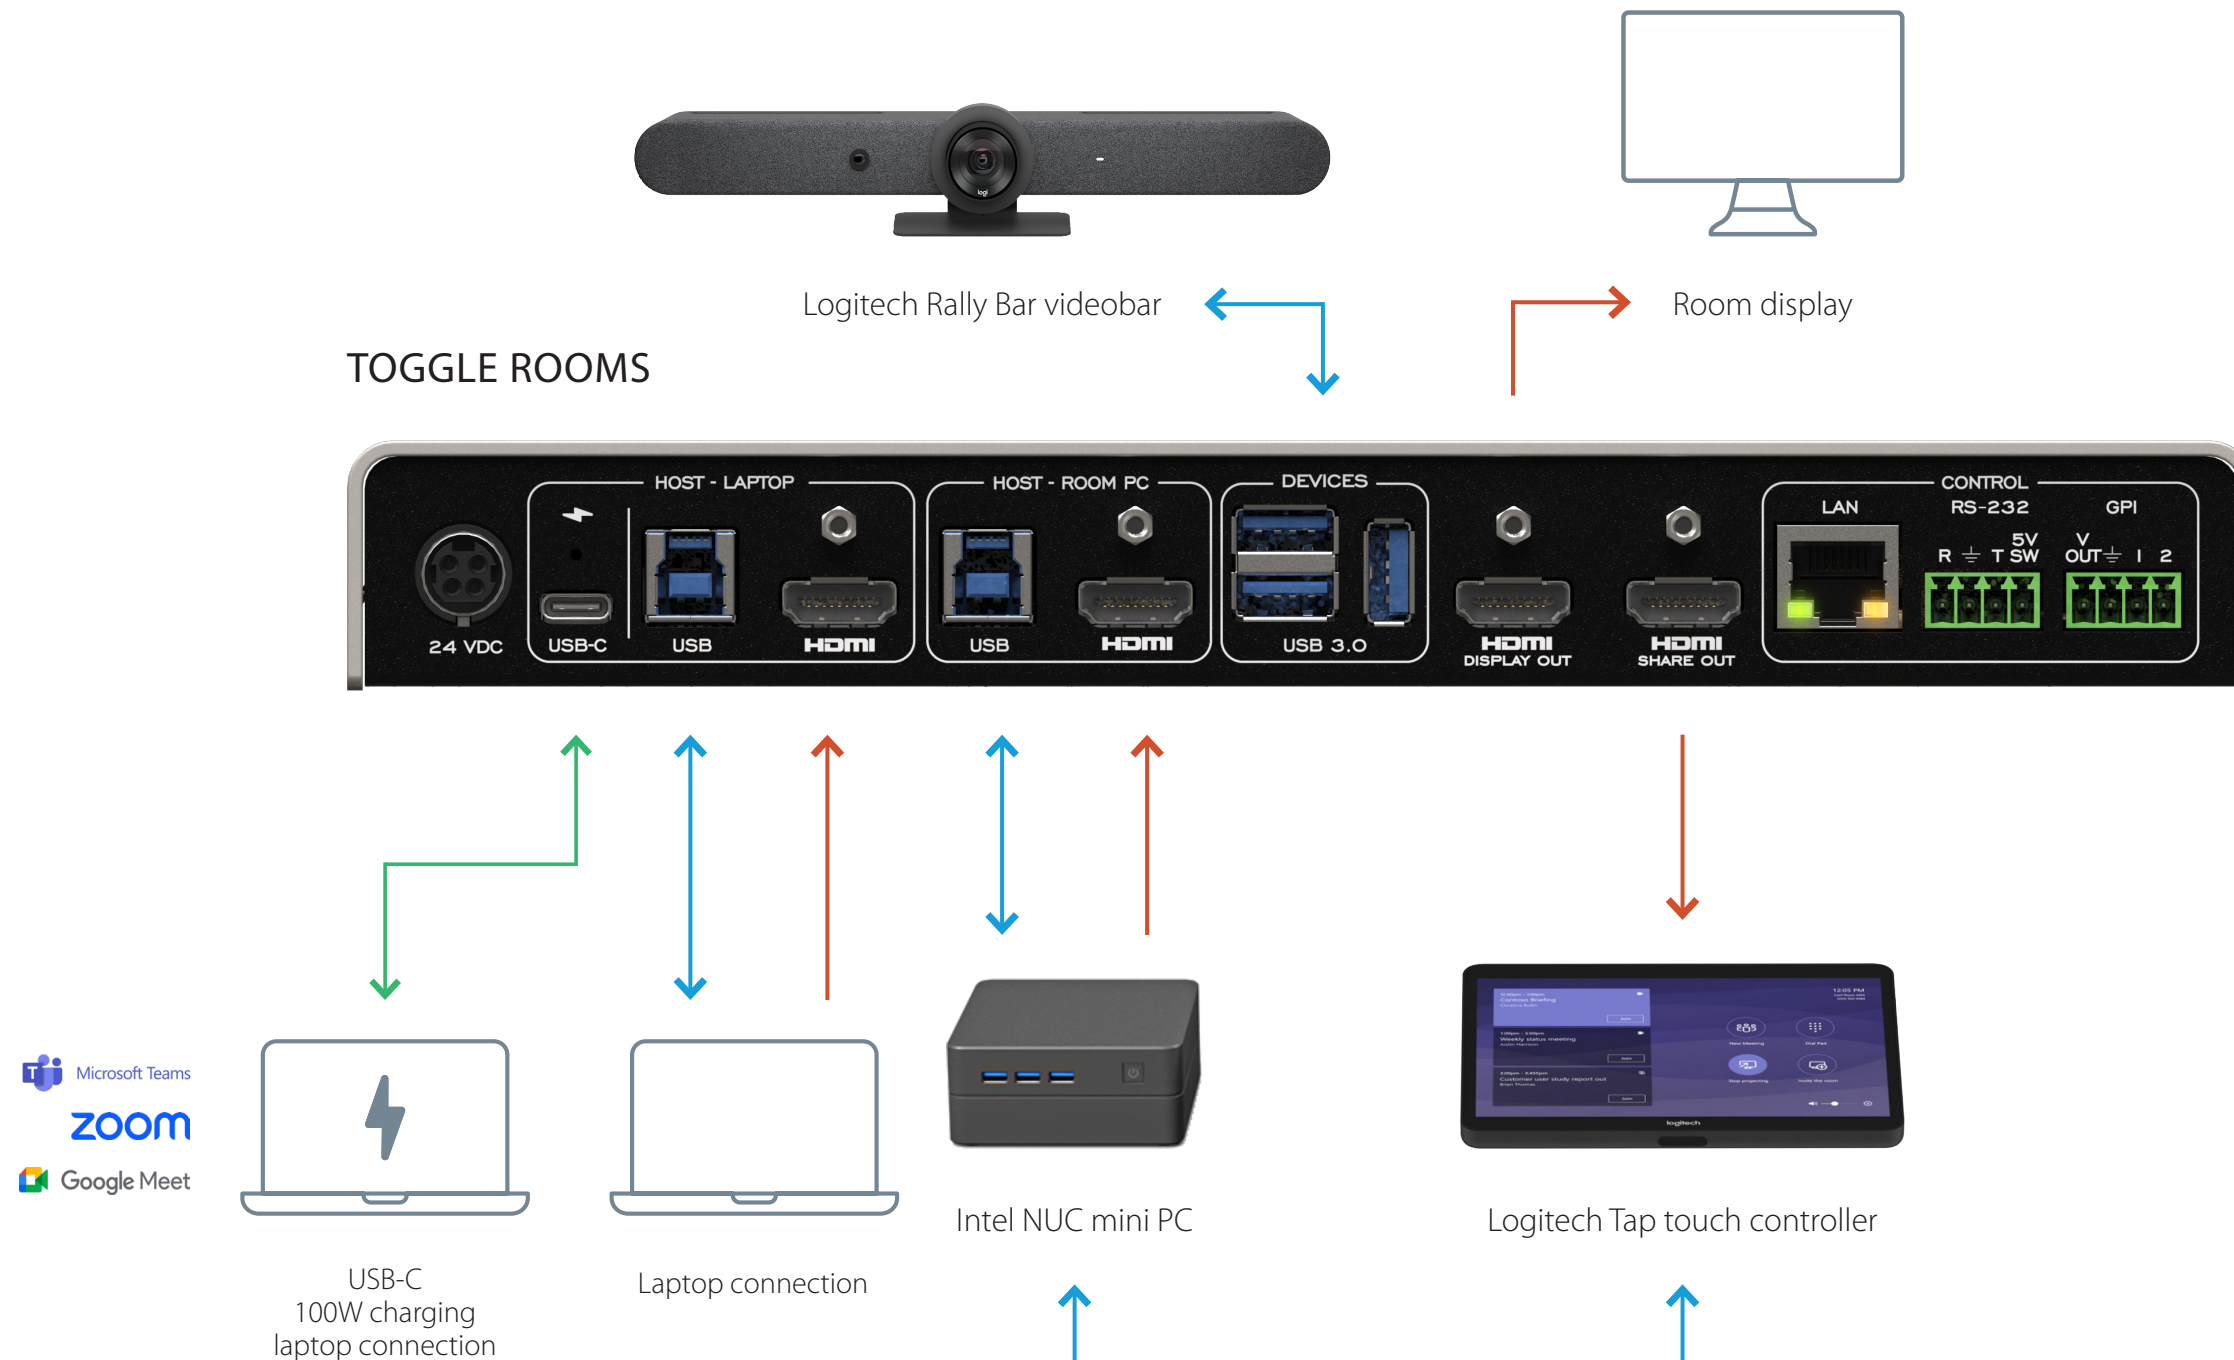

TOGGLE ROOMS with Logitech Rally Bar Medium Room System with PC

LEGEND

USB-C — USB — HDMI —

TOGGLE ROOMS with Logitech Rally Bar and Sight camera

LEGEND

USB-C — USB — HDMI —

TOGGLE ROOMS with Logitech Rally (Camera, Speaker, Mic Pod and Tap) for large room system with Intel NUC

TOGGLE ROOMS

Microsoft Teams
 zoom
 Google Meet

USB-C 100W charging laptop connection
 Laptop connection

LEGEND
 USB-C ——— USB ——— HDMI ———

TOGGLE ROOMS with Logitech Rally Bar camera in appliance for Room PC host.

LEGEND

USB-C — USB — HDMI —

TOGGLE ROOMS with Logitech Rally Bar camera in appliance for Room PC host with INO-BUTTON KIT.

LEGEND

USB-C ——— USB ——— HDMI ———

TOGGLE ROOMS with Logitech MeetUp 2 Room System and Airtame

LEGEND

USB-C — USB — HDMI —