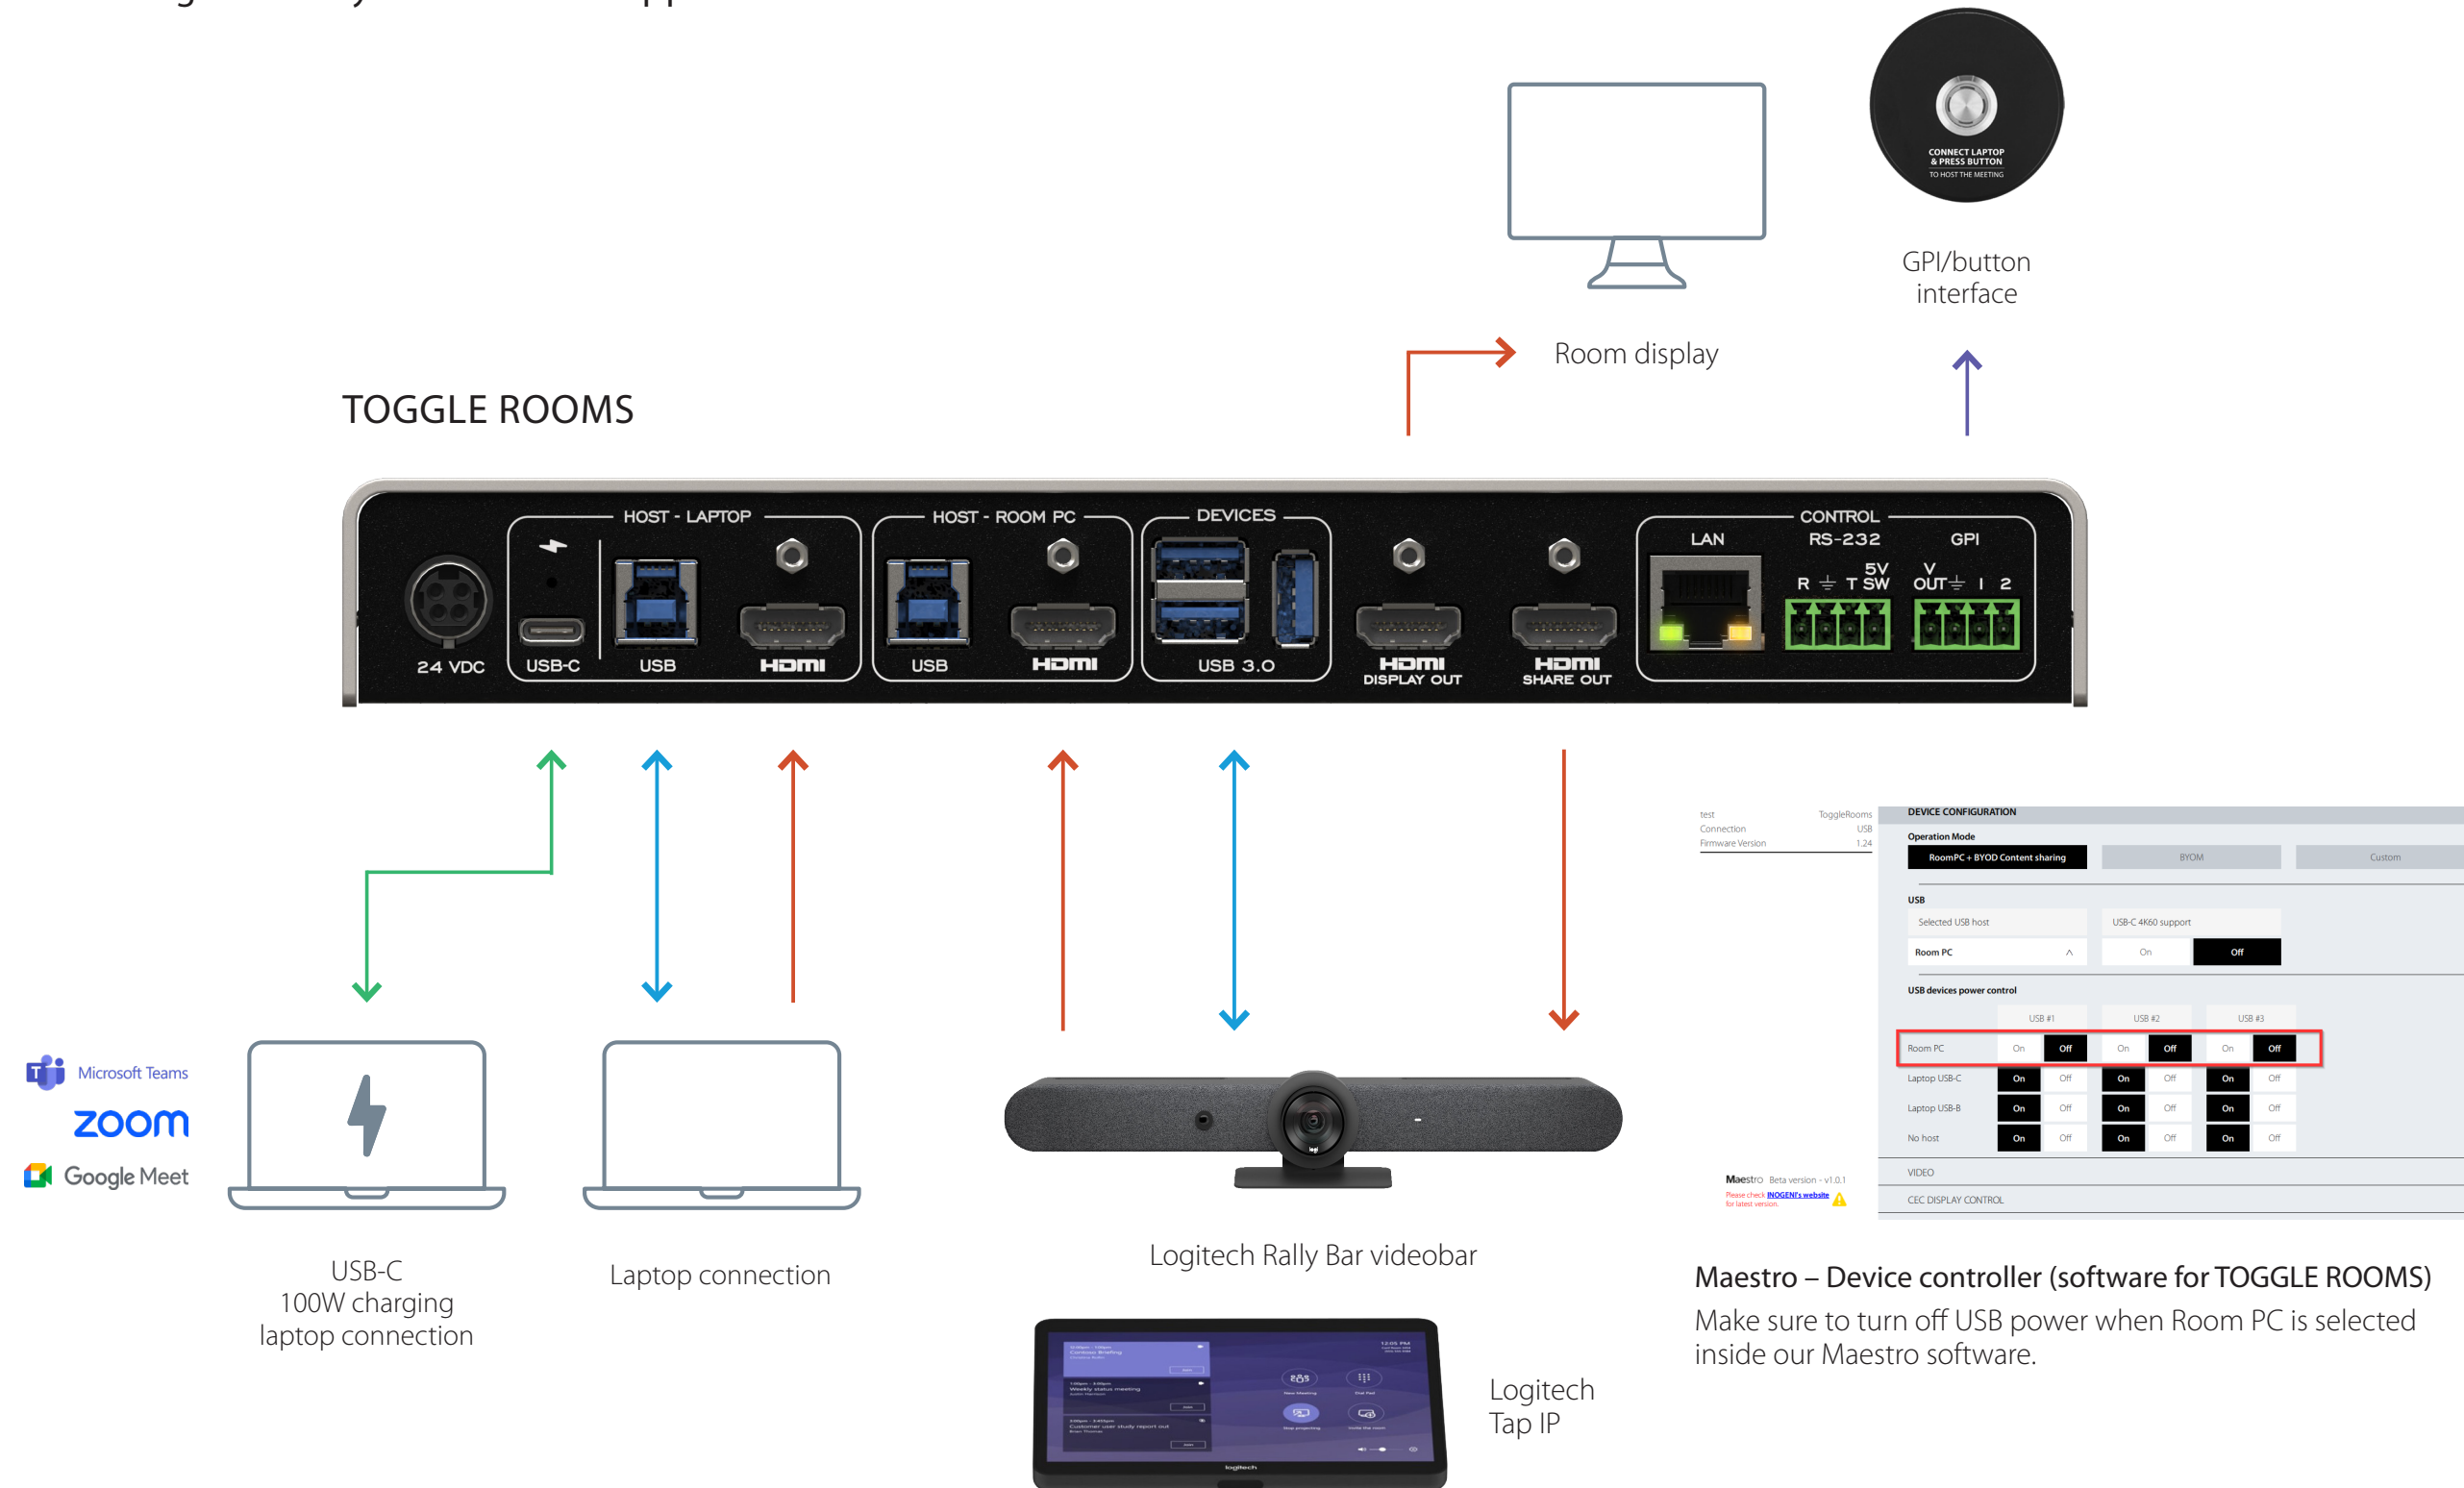

TOGGLE ROOMS with Logitech Rally Bar Medium Room System with PC

LEGEND

USB-C — USB — HDMI —

TOGGLE ROOMS with Logitech Rally Bar and Sight camera

LEGEND

USB-C — USB — HDMI —

TOGGLE ROOMS with Logitech Rally (Camera, Speaker, Mic Pod and Tap) for large room system with Intel NUC

TOGGLE ROOMS

Microsoft Teams
 zoom
 Google Meet

USB-C 100W charging laptop connection
 Laptop connection

LEGEND
 USB-C ——— USB ——— HDMI ———

TOGGLE ROOMS with Logitech Rally Bar camera in appliance for Room PC host.

LEGEND

USB-C — USB — HDMI —

TOGGLE ROOMS with Logitech Rally Bar camera in appliance for Room PC host with INO-BUTTON KIT.

LEGEND

USB-C ——— USB ——— HDMI ———

TOGGLE ROOMS with Logitech MeetUp 2 Room System and Airtame

LEGEND

USB-C — USB — HDMI —