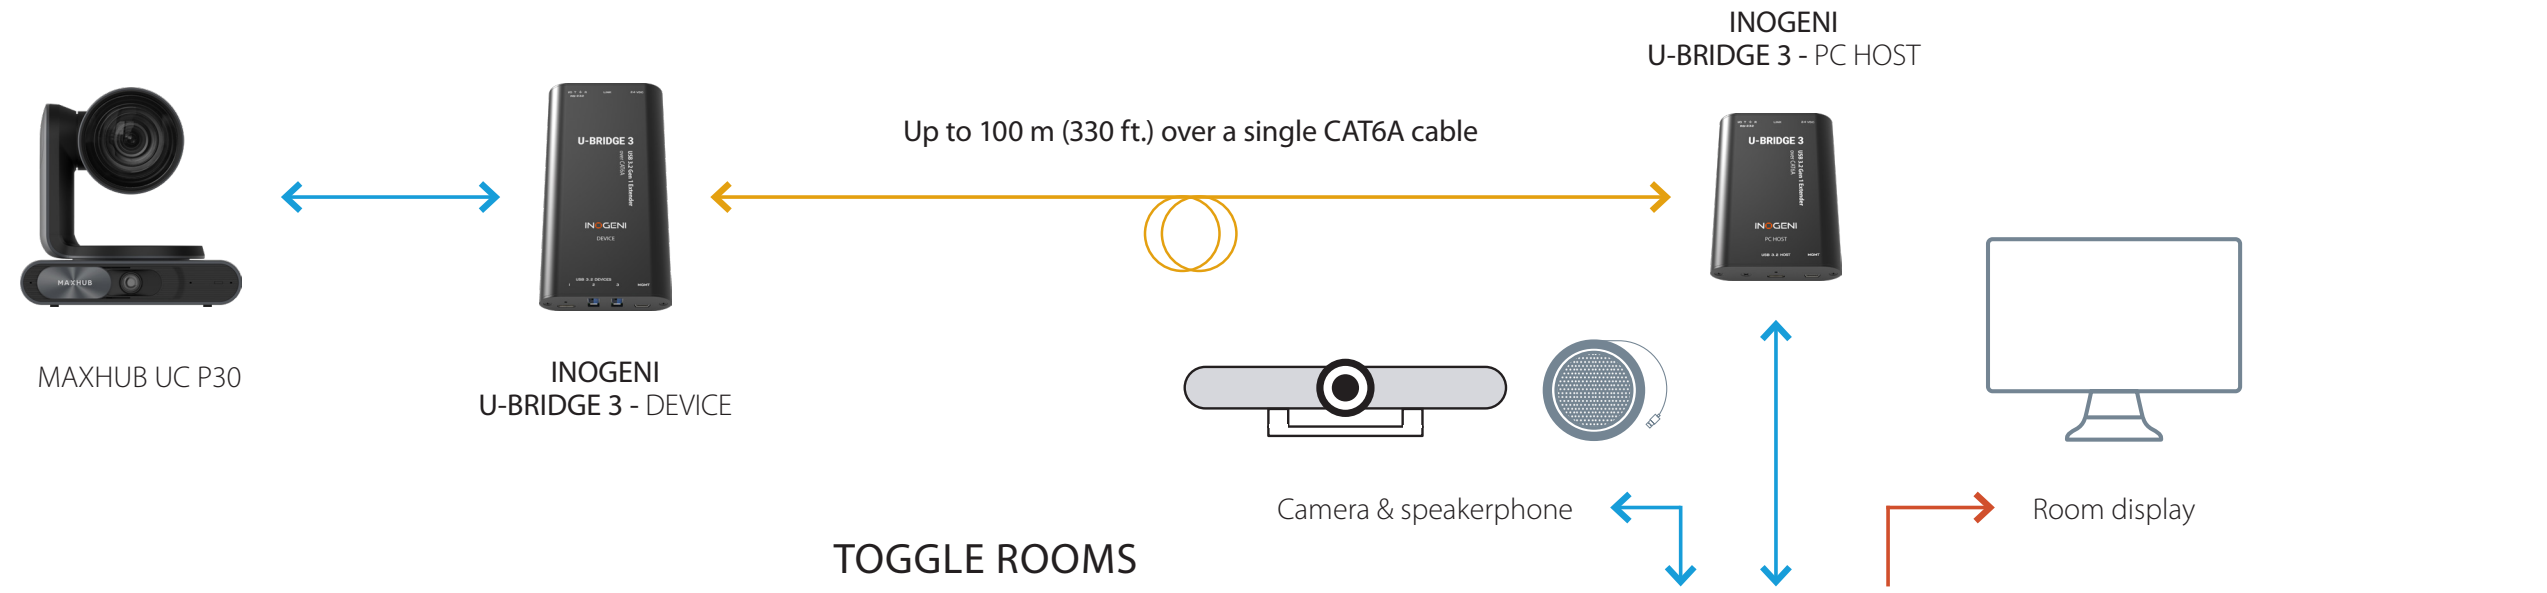

TOGGLE ROOMS with MAXHUB XCore Kit Pro

TOGGLE ROOMS

LEGEND

- USB-C —
- USB —
- HDMI —
- HDBT —
- IP —
-