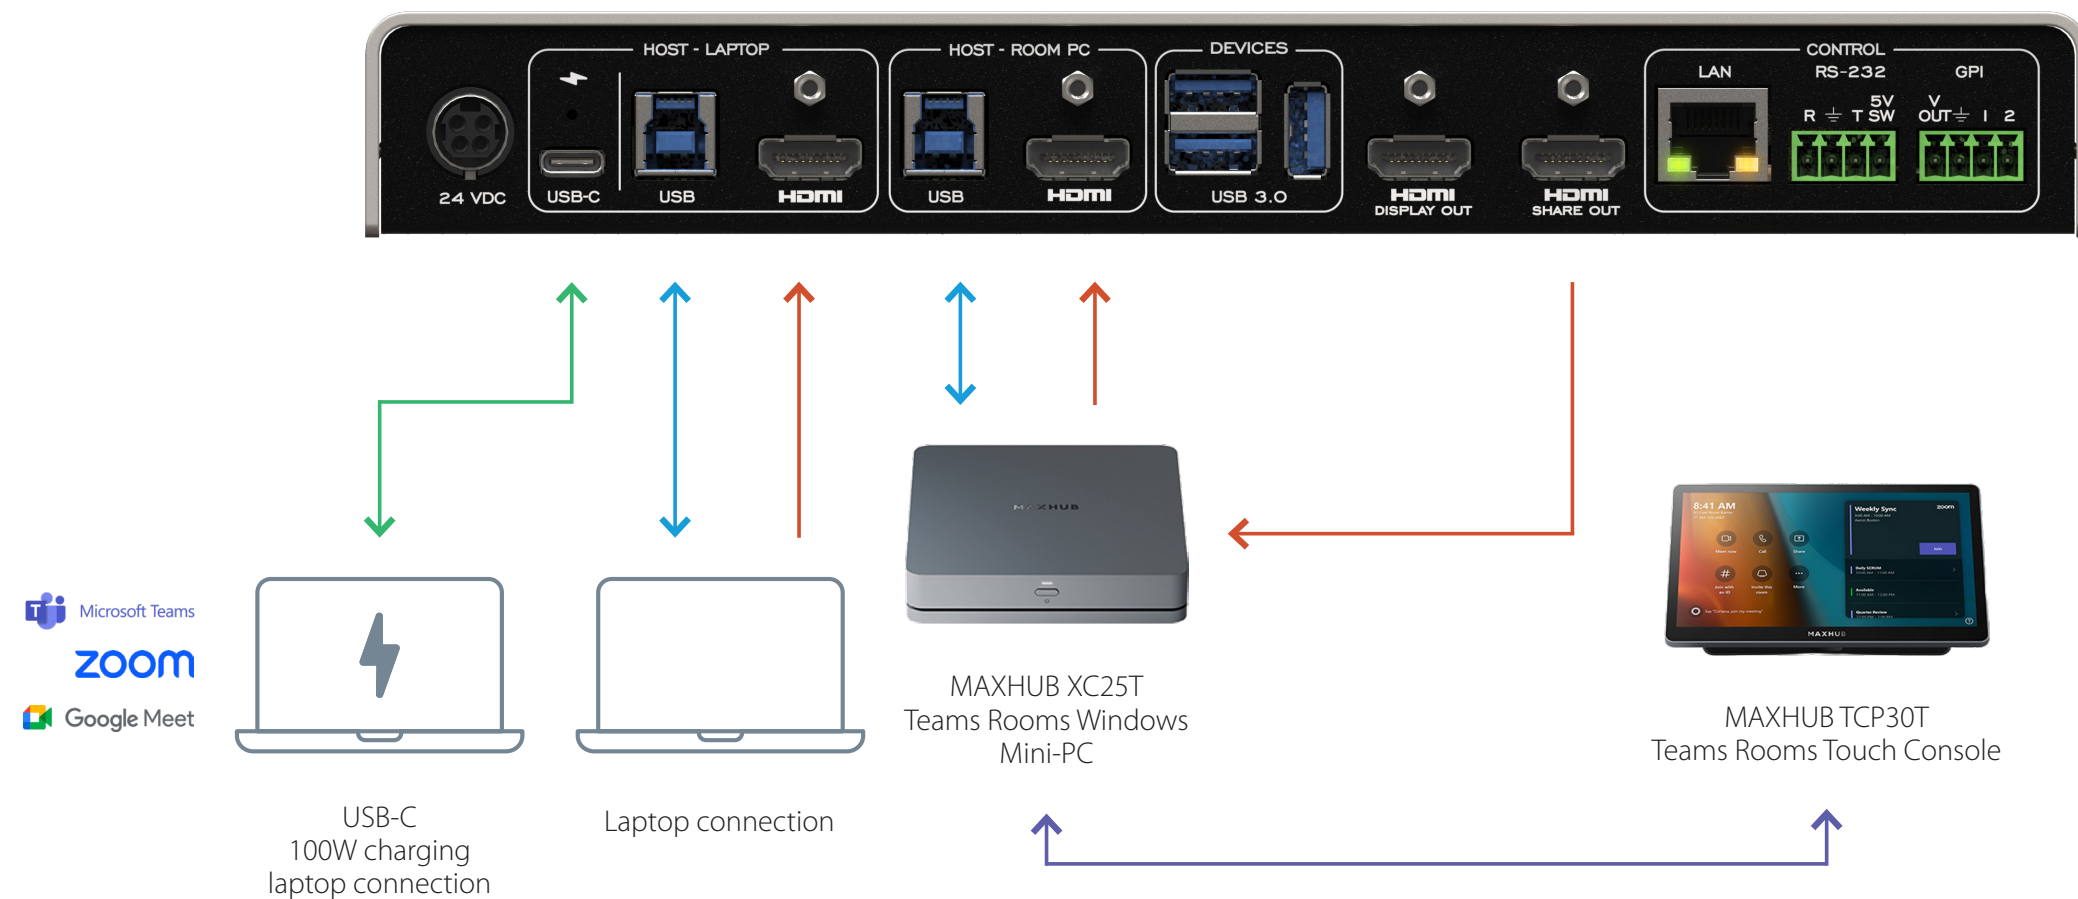

TOGGLE ROOMS with MAXHUB XCore Kit Pro

TOGGLE ROOMS

LEGEND

- USB-C —
- USB —
- HDMI —
- HDBT —
- IP —
-