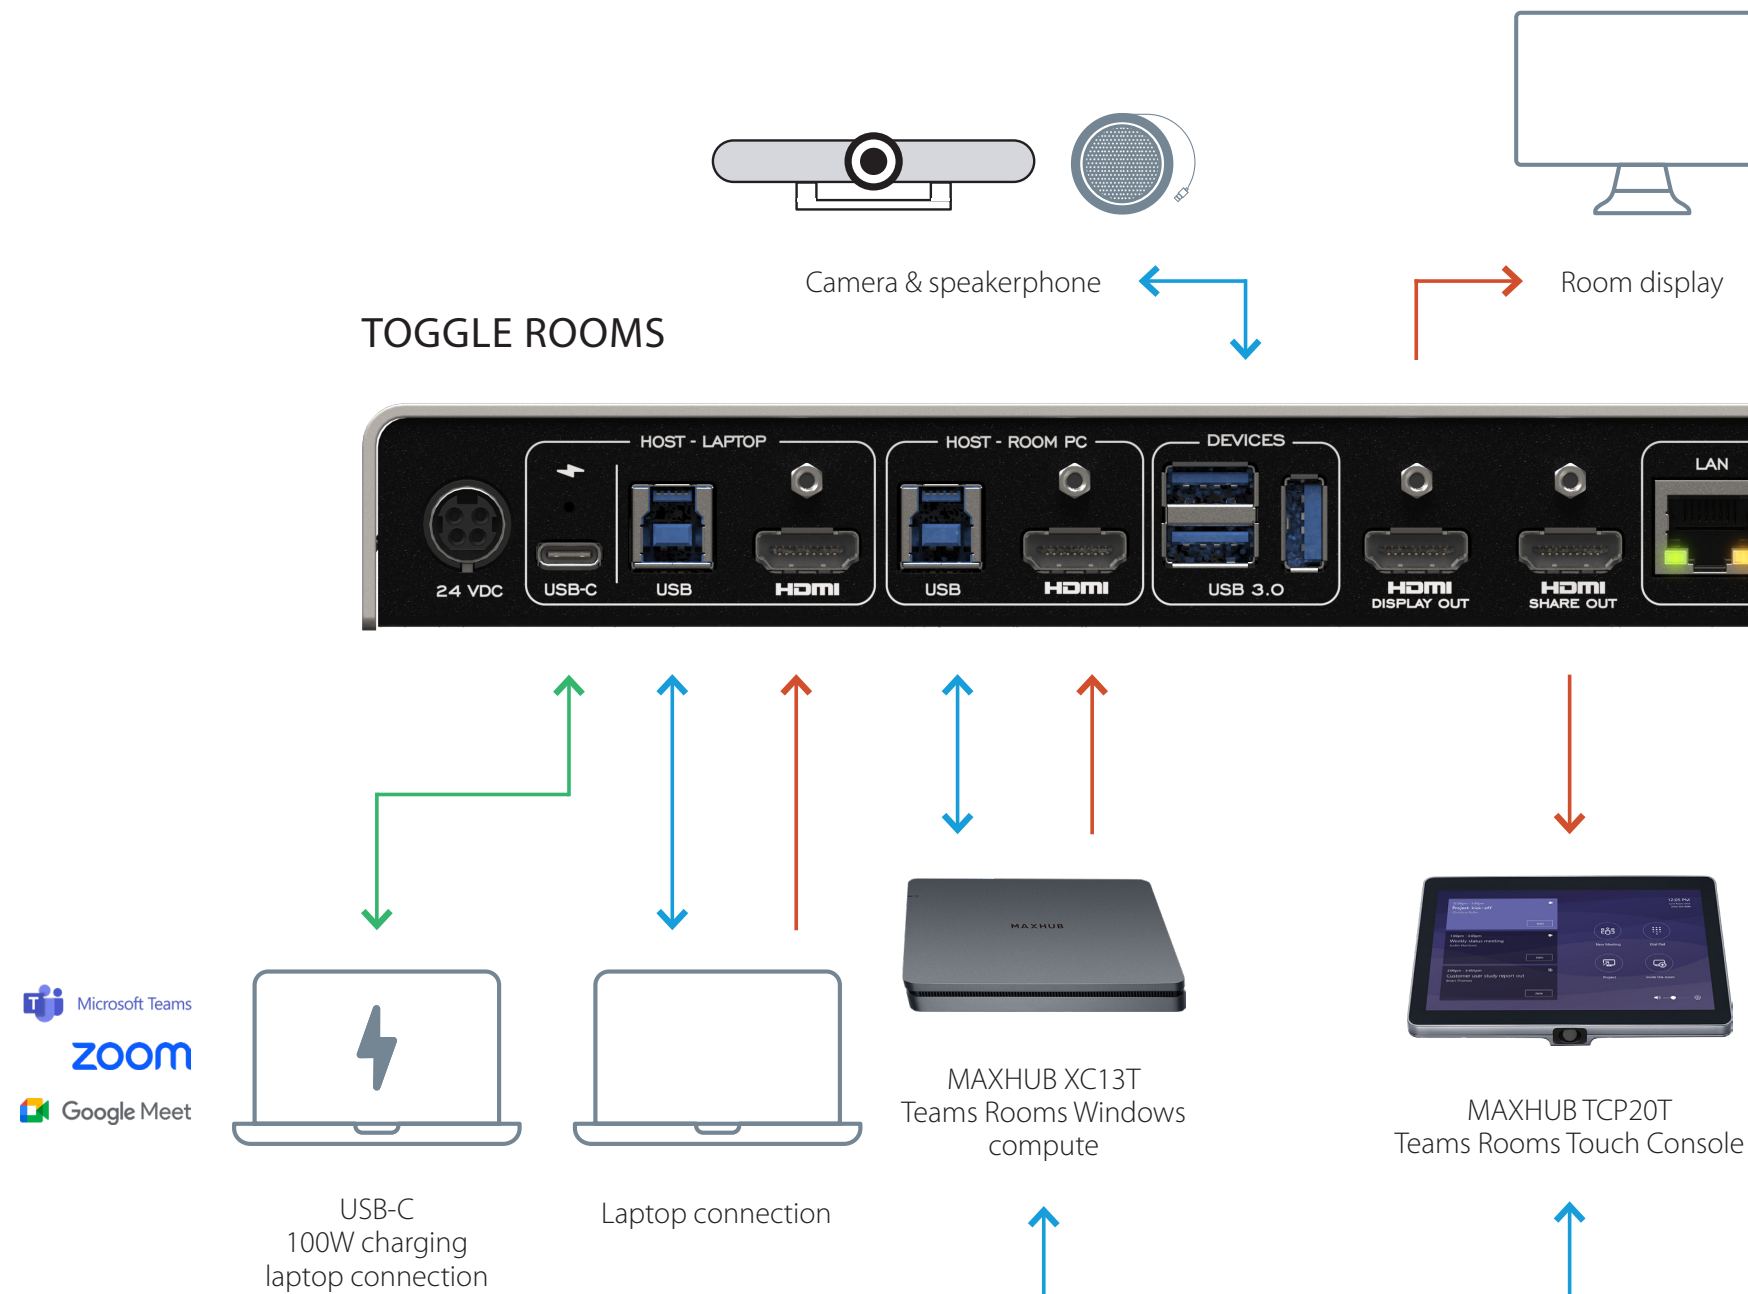

TOGGLE ROOMS with MAXHUB XCore Kit

LEGEND

USB-C — USB — HDMI —