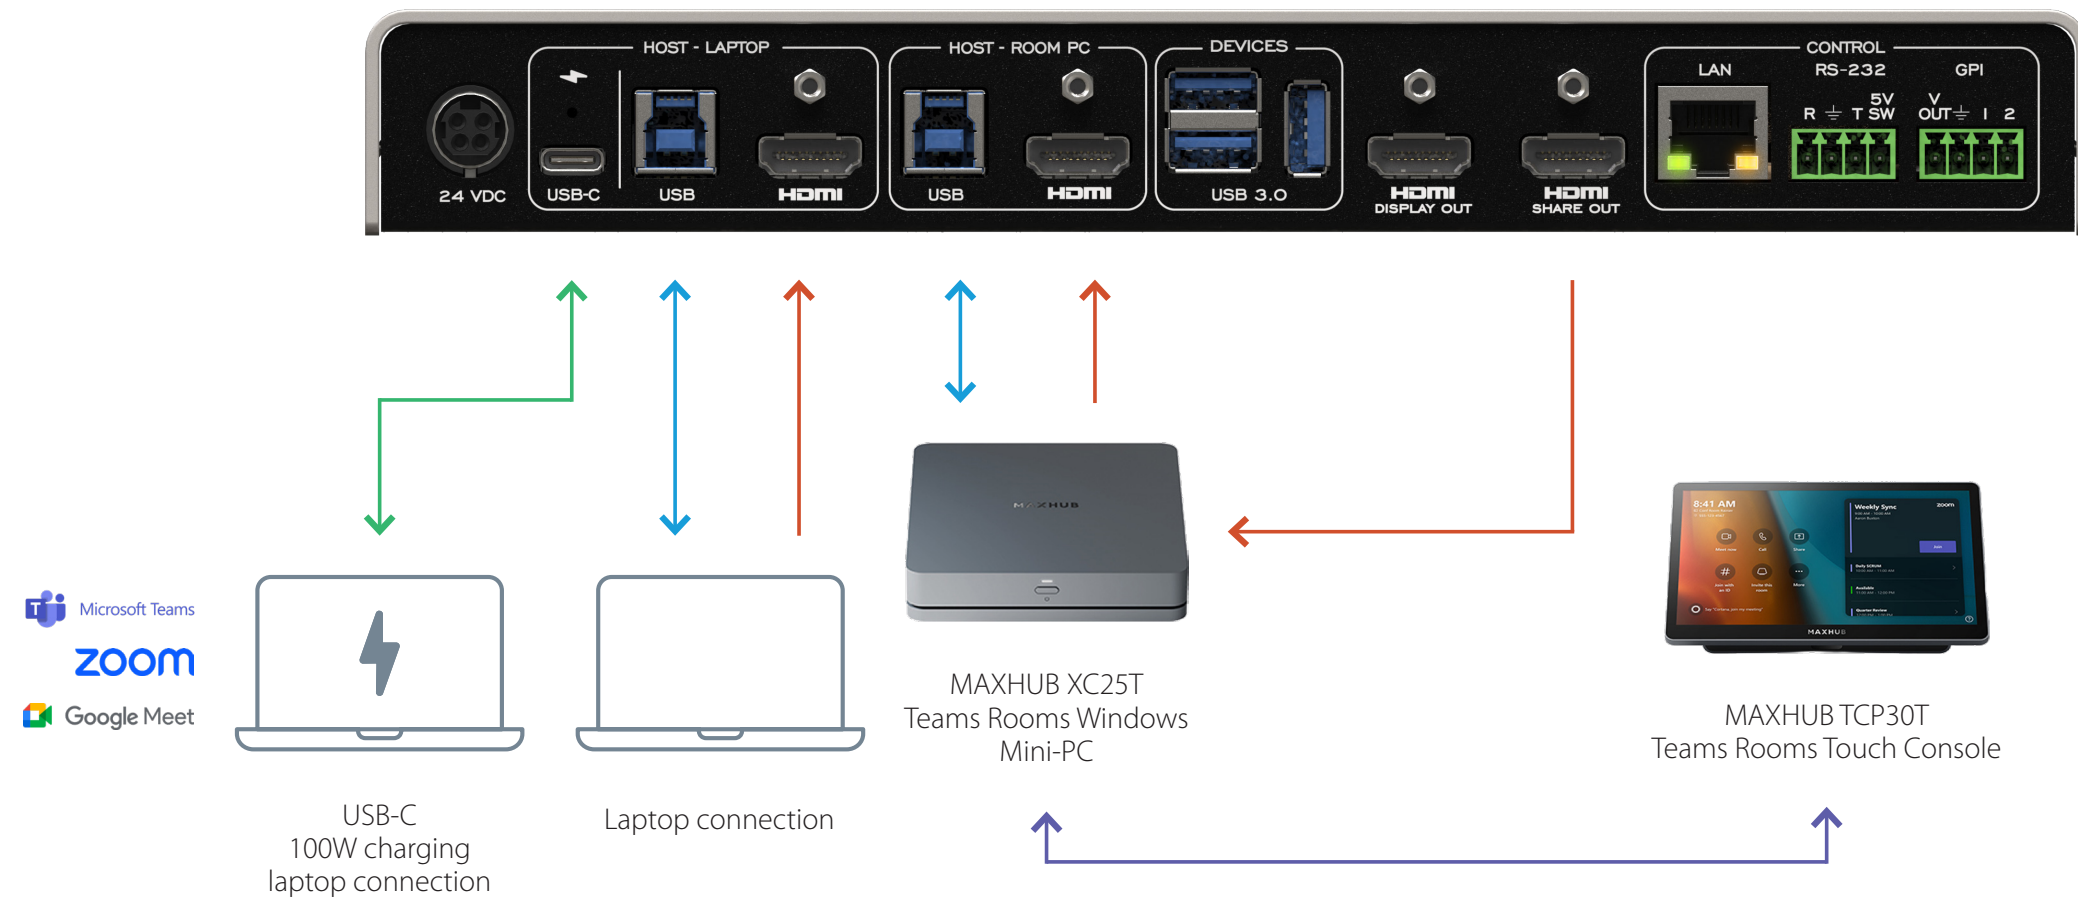

## TOGGLE ROOMS with MAXHUB XCore Kit

### LEGEND

USB-C — USB — HDMI —

## TOGGLE ROOMS with MAXHUB XCore Kit Pro

### LEGEND

USB-C — USB — HDMI — HDBT — IP —