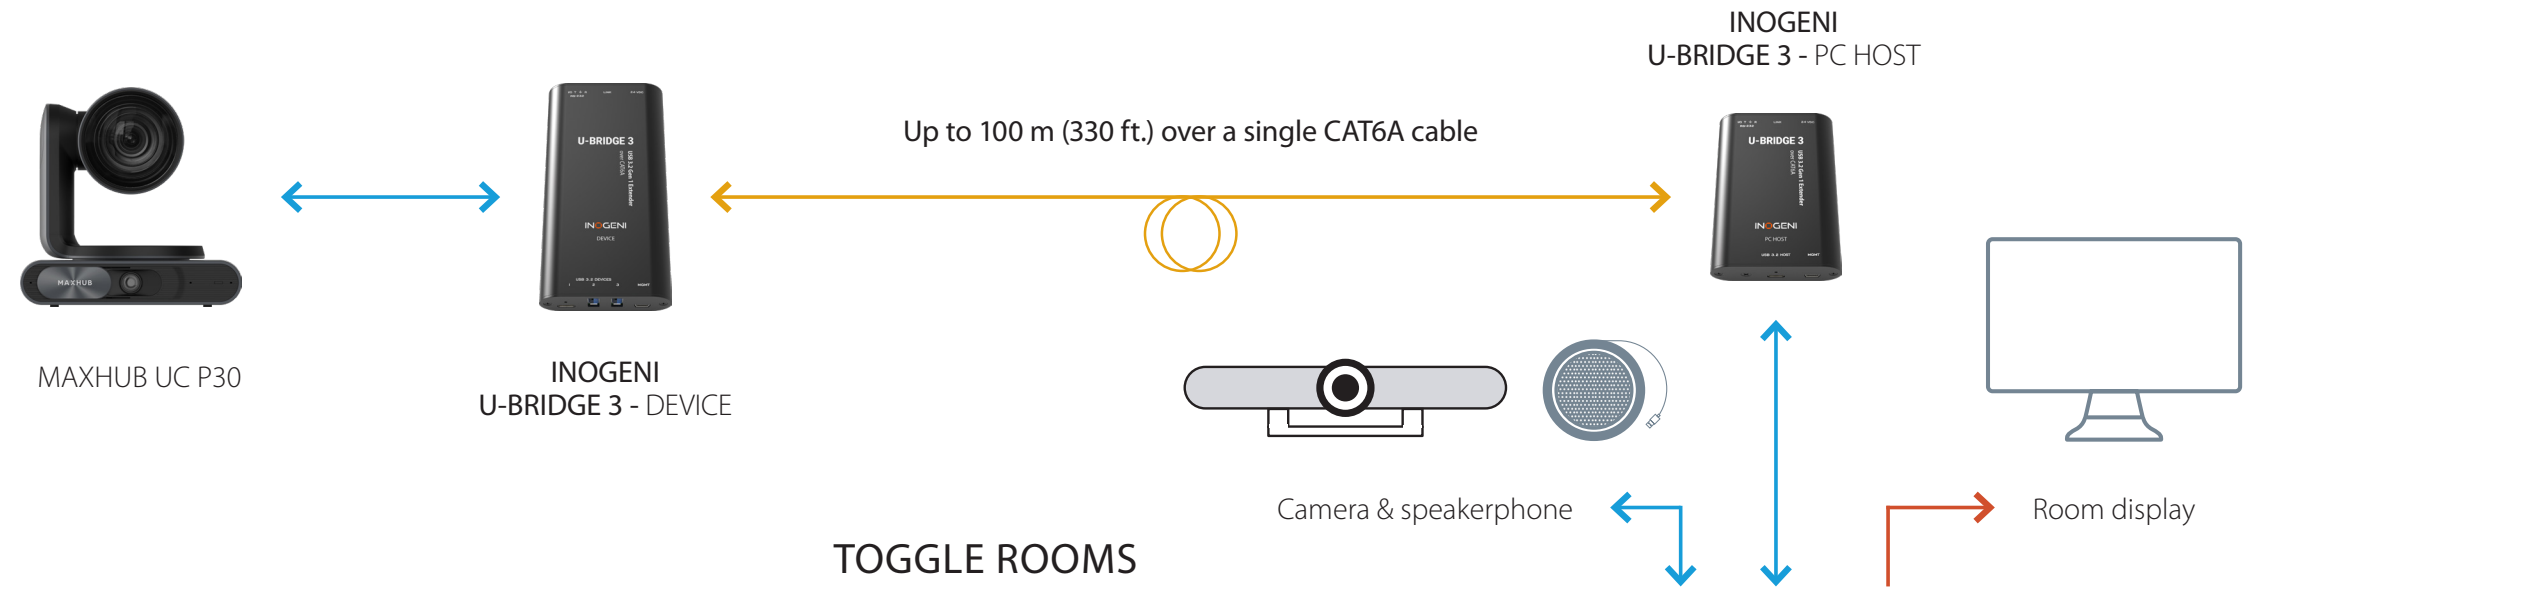

TOGGLE ROOMS with MAXHUB XCore Kit Pro

TOGGLE ROOMS