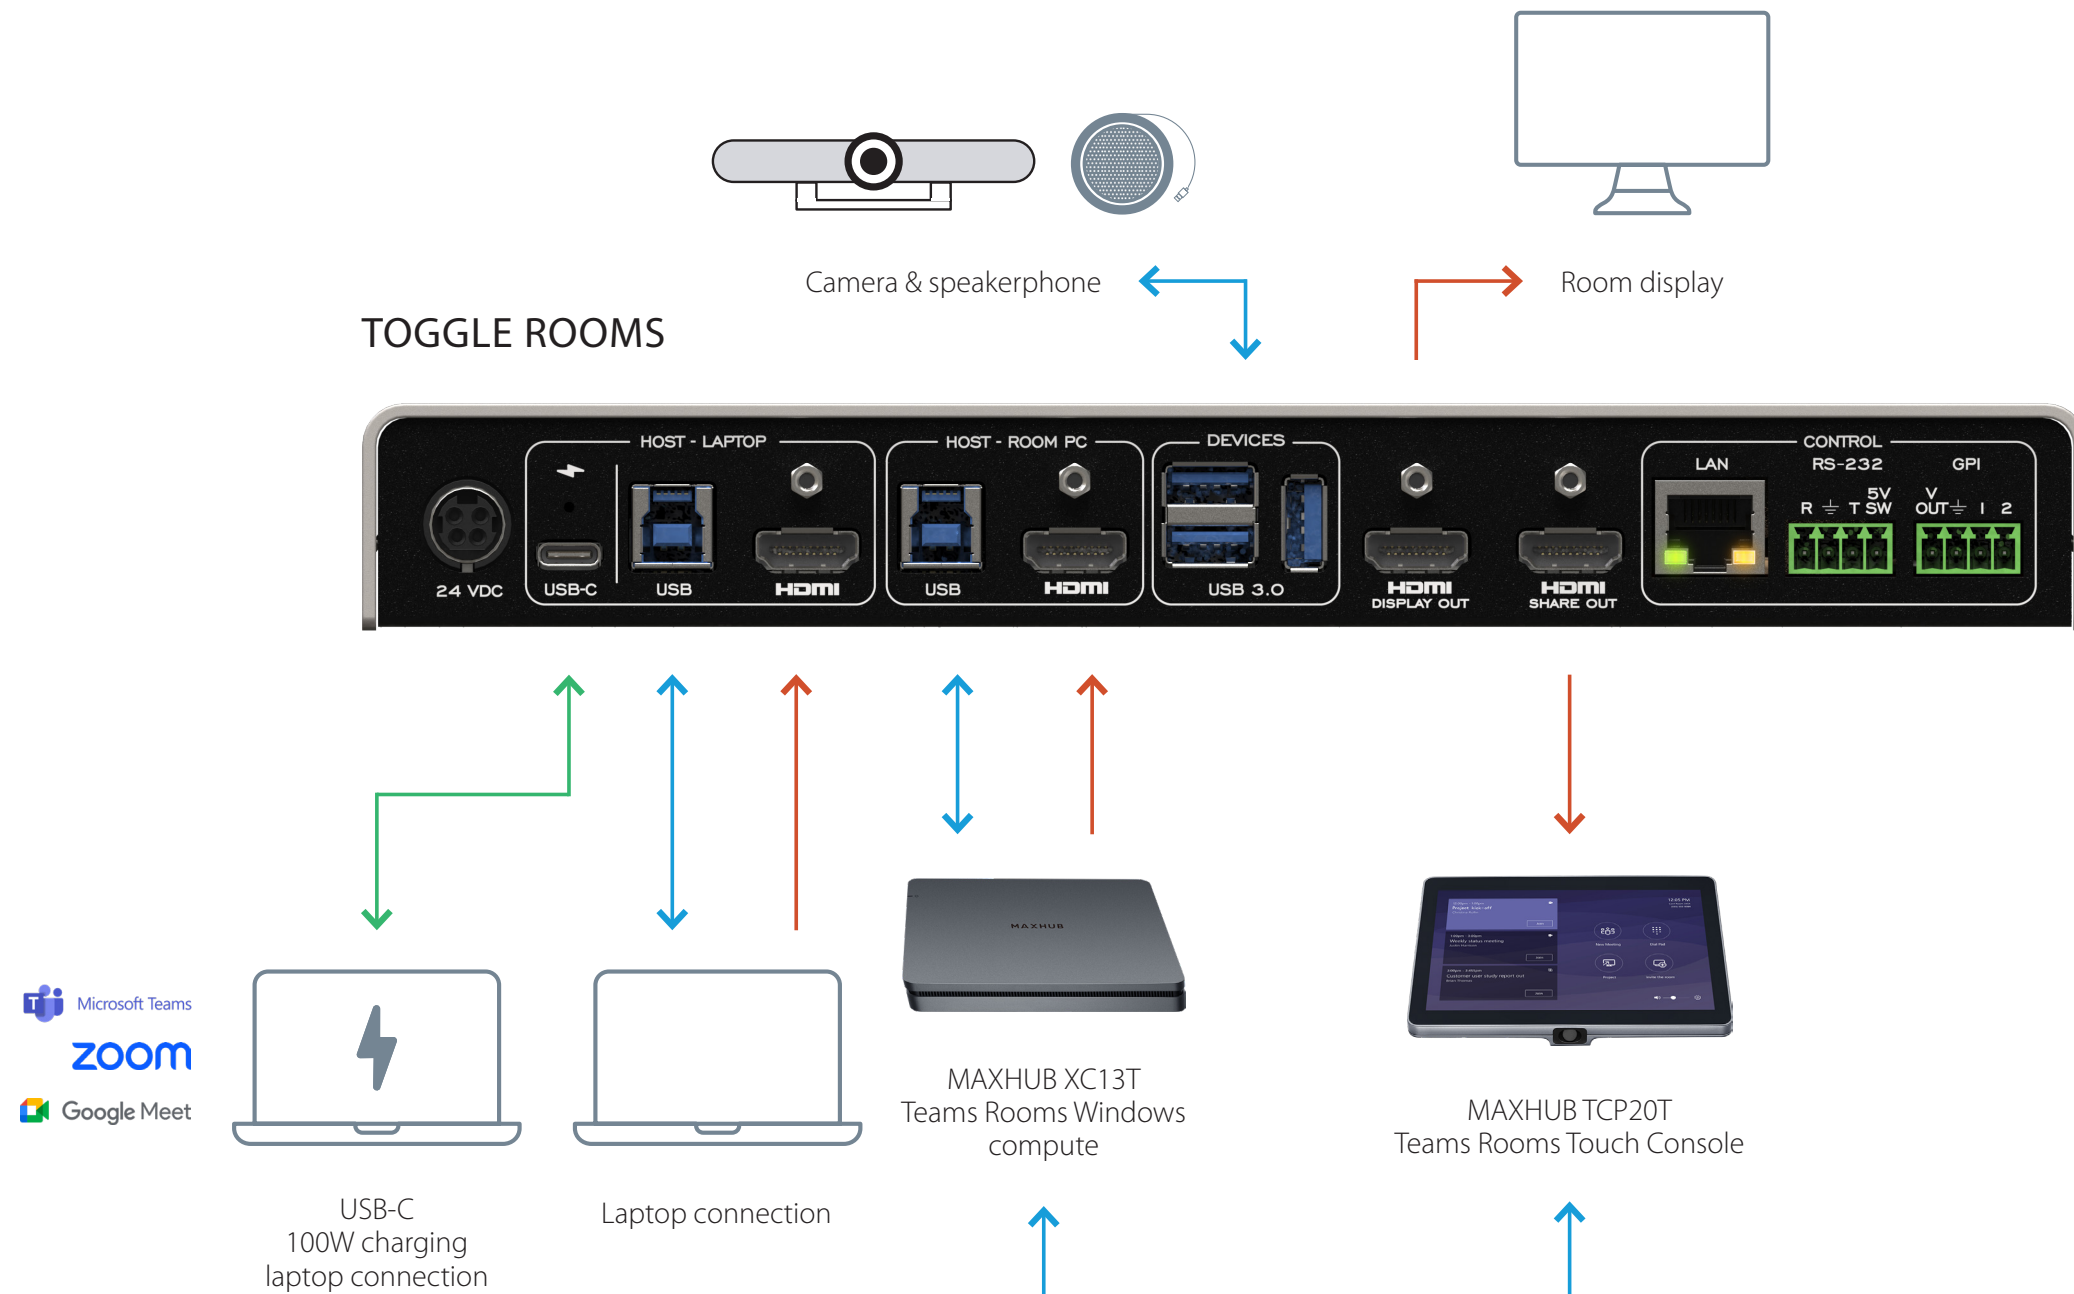

## TOGGLE ROOMS with MAXHUB XCore Kit

### LEGEND

USB-C — USB — HDMI —

## TOGGLE ROOMS with MAXHUB XCore Kit Pro

### LEGEND

USB-C — USB — HDMI — HDBT — IP —