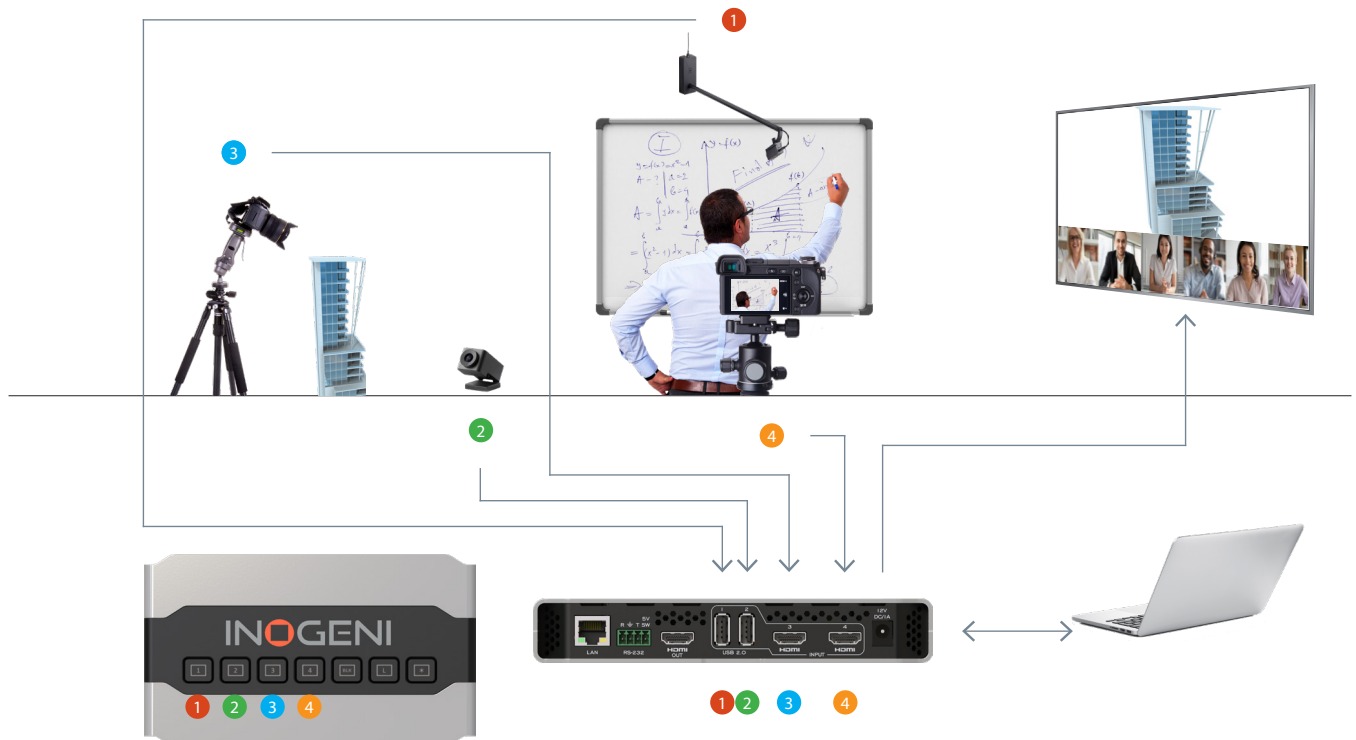

- 2x USBs and 2x HDMI video sources for fast and seamless video camera switching in a single video flow
- Engage a dynamic presentation and easily switch up to 14 mix setup videos
- Change camera and video configuration without cutting the flow of your presentation
- Ideal for remote education, collaborative meetings, webinars or live streaming

## Enjoy a smooth multi-camera experience

with the ultimate solution for seamlessly switching between 2 USB and 2 HDMI cameras.

Easy push-button to switch easily up to 4 video cameras