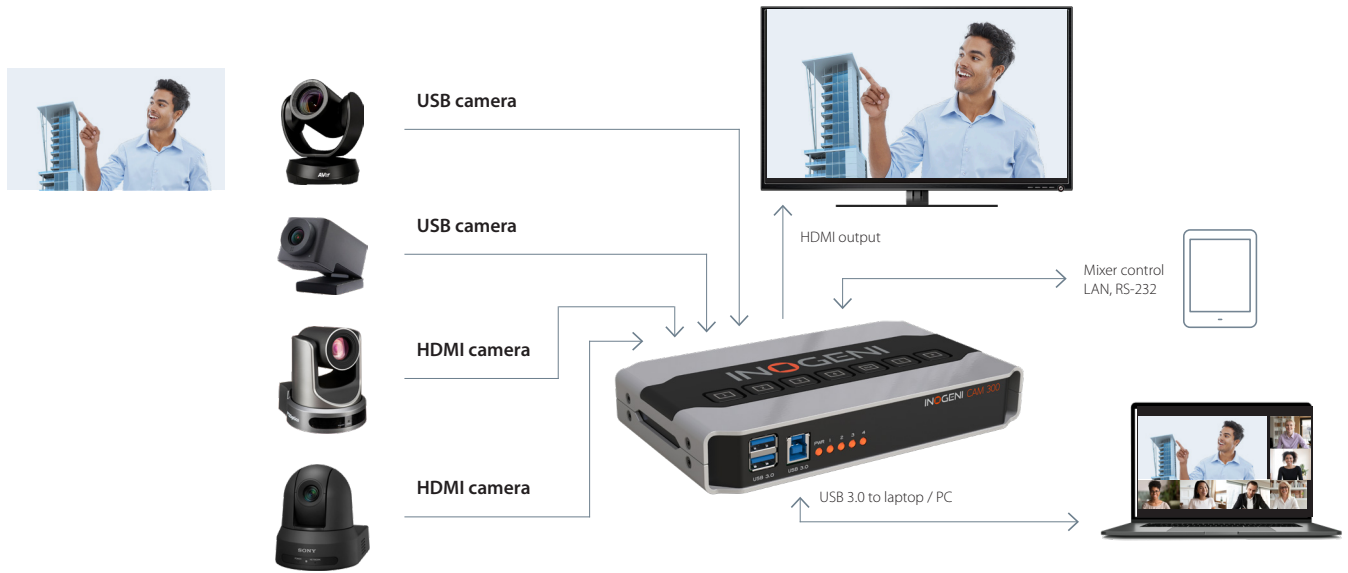

- 2x USBs and 2x HDMI video sources for fast and seamless video camera switching in a single video flow
- Engage a dynamic presentation and easily switch up to 14 mix setup videos
- Change camera and video configuration without cutting the flow of your presentation
- Ideal for remote education, collaborative meetings, webinars or live streaming

# CAM300

4 VIDEO SOURCES — USB & HDMI SWITCHER

## Enjoy a smooth multi-camera experience

with the ultimate solution for seamlessly switching between 2 USB and 2 HDMI cameras.

Easy push-button to switch easily up to 4 video cameras