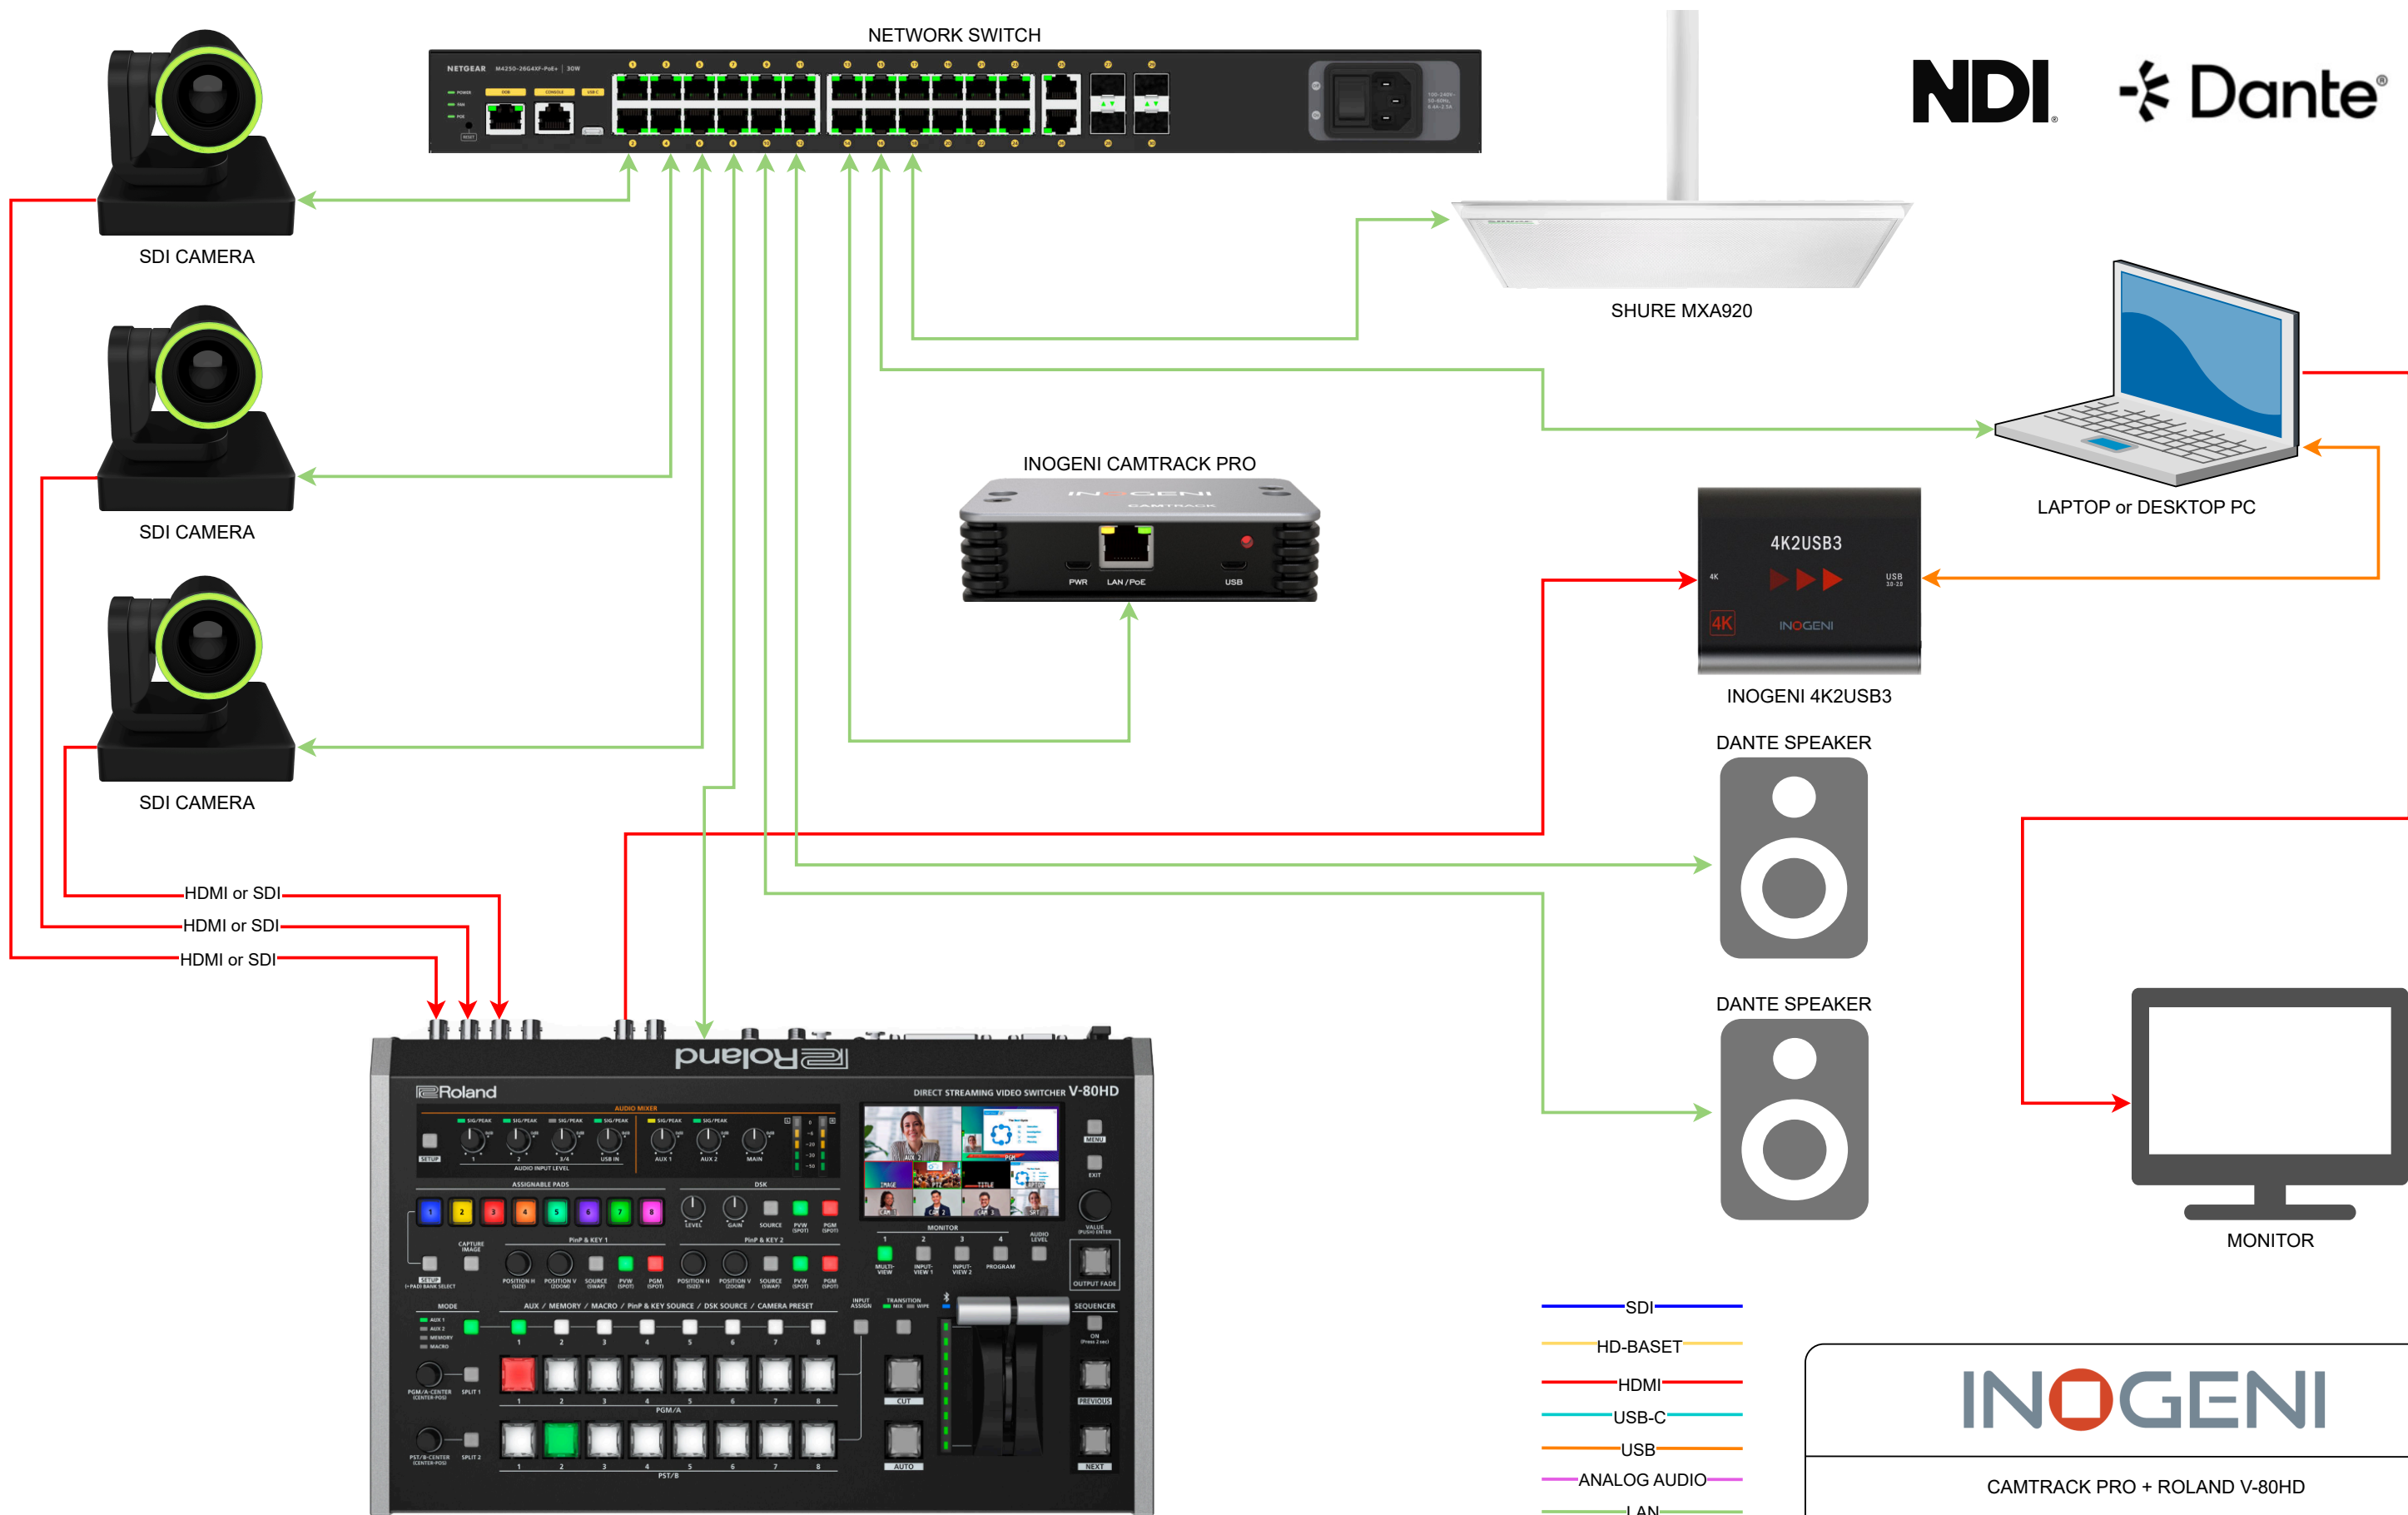

MONITOR

SDI CAMERA

SDI CAMERA

SDI CAMERA

BLACK MAGIC DESIGN VIDEOHUB 12G SDI ROUTER

- SDI —
- HD-BASET —
- HDMI —
- USB-C —
- USB —
- ANALOG AUDIO —
- LAN —
- ..... GPI .....

**INOGENI**

CAMTRACK PRO + BLACK MAGIC DESIGN VIDEOHUB 12G SDI Router

- SDI
- HD-BASET
- HDMI
- USB-C
- USB
- ANALOG AUDIO
- LAN
- ⋯ GPI

- SDI —
- HD-BASET —
- HDMI —
- USB-C —
- USB —
- ANALOG AUDIO —
- LAN —
- ..... GPI .....

**INOGENI**

CAMTRACK PRO + EXTRON DXP 4K PLUS SERIES

**INOGENI**

CAMTRACK PRO + EXTRON XTP & DTP CROSSPOINT SERIES

|                  |              |              |
|------------------|--------------|--------------|
| Date: 2026/05/07 | Version: 0.1 | Drawn By: PC |
|------------------|--------------|--------------|

NETWORK SWITCH

NDI Dante

SDI CAMERA

SDI CAMERA

SDI CAMERA

HDMI or SDI

HDMI or SDI

HDMI or SDI