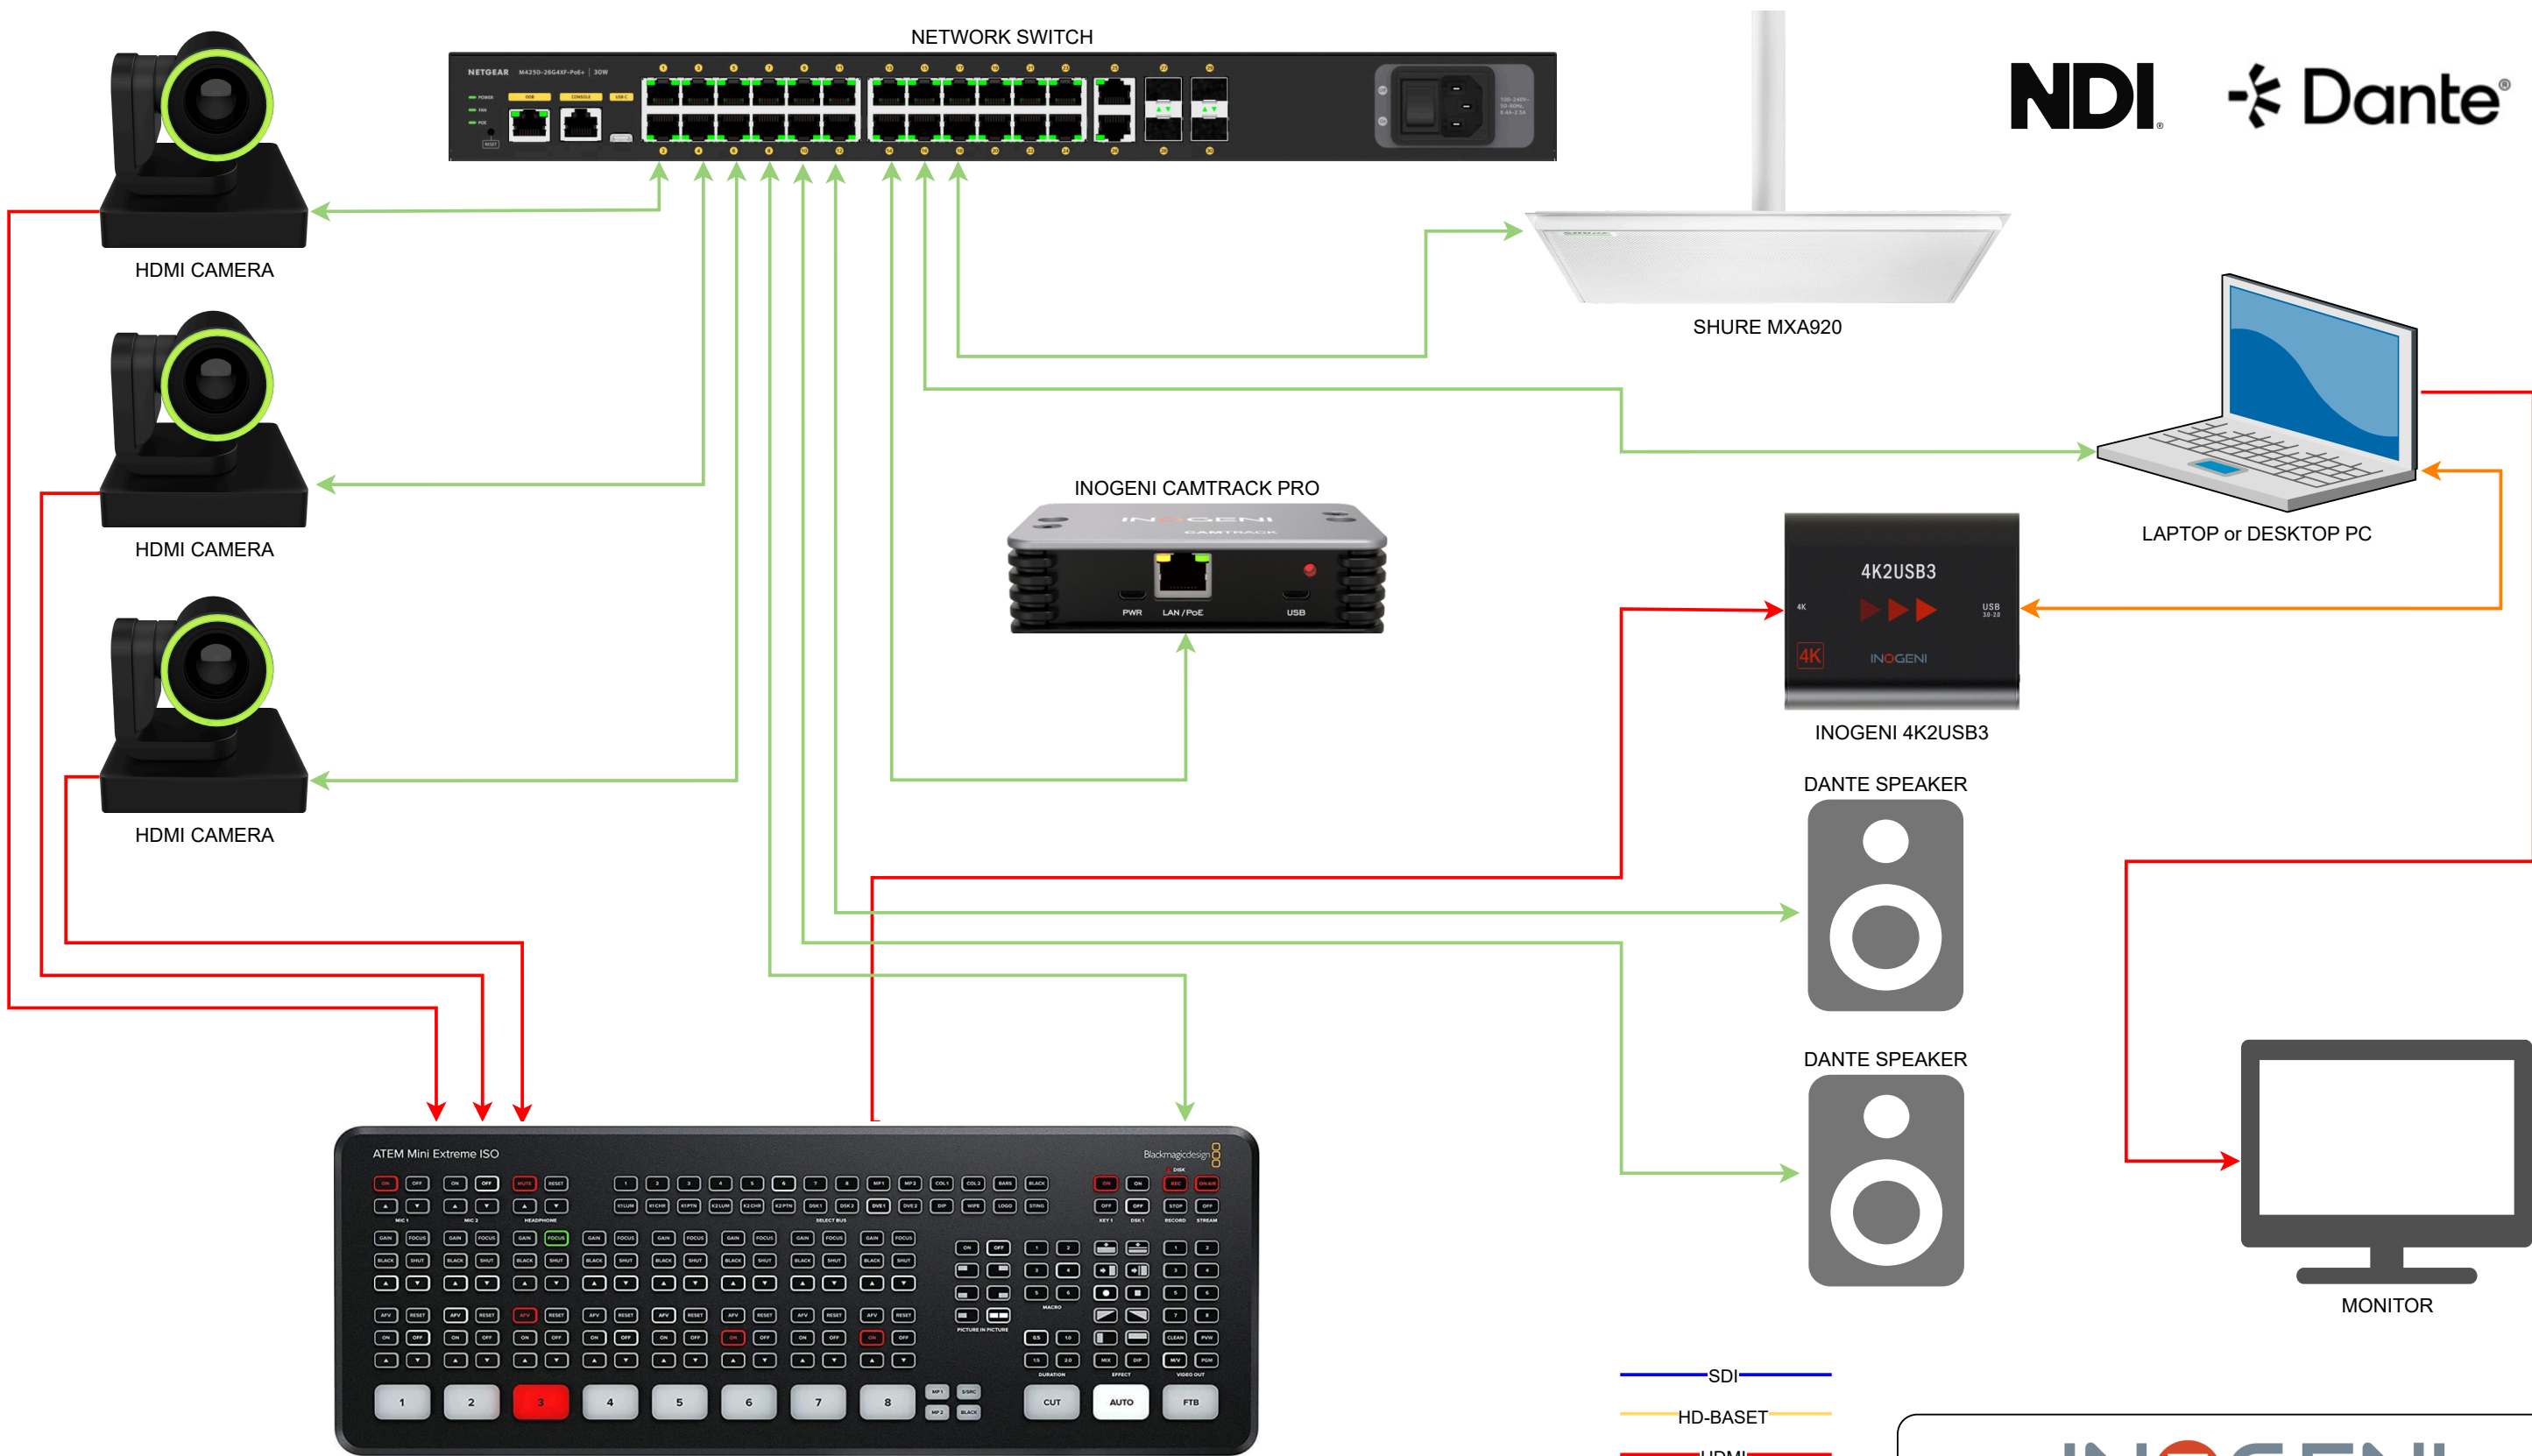

MONITOR

SDI CAMERA

SDI CAMERA

SDI CAMERA

BLACK MAGIC DESIGN VIDEOHUB 12G SDI ROUTER

- SDI —
- HD-BASET —
- HDMI —
- USB-C —
- USB —
- ANALOG AUDIO —
- LAN —
- ..... GPI .....

**INOGENI**

CAMTRACK PRO + BLACK MAGIC DESIGN VIDEOHUB 12G SDI Router

NETWORK SWITCH

NDI Dante

HDMI CAMERA

HDMI CAMERA

HDMI CAMERA

SHURE MXA920

LAPTOP or DESKTOP PC

INOGENI CAMTRACK PRO

4K2USB3  
INOGENI 4K2USB3

DANTE SPEAKER

DANTE SPEAKER

MONITOR

BLACK MAGIC DESIGN ATEM MINI EXTREME ISO

- SDI —
- HD-BASET —
- HDMI —
- USB-C —
- USB —
- ANALOG AUDIO —
- LAN —
- GPI •••••

**INOGENI**

CAMTRACK PRO + BLACK MAGIC DESIGN ATEM MINI EXTREME ISO

- SDI
- HD-BASET
- HDMI
- USB-C
- USB
- ANALOG AUDIO
- LAN
- ⋯ GPI

- SDI —
- HD-BASET —
- HDMI —
- USB-C —
- USB —
- ANALOG AUDIO —
- LAN —
- ..... GPI .....

**INOGENI**

CAMTRACK PRO + EXTRON DXP 4K PLUS SERIES