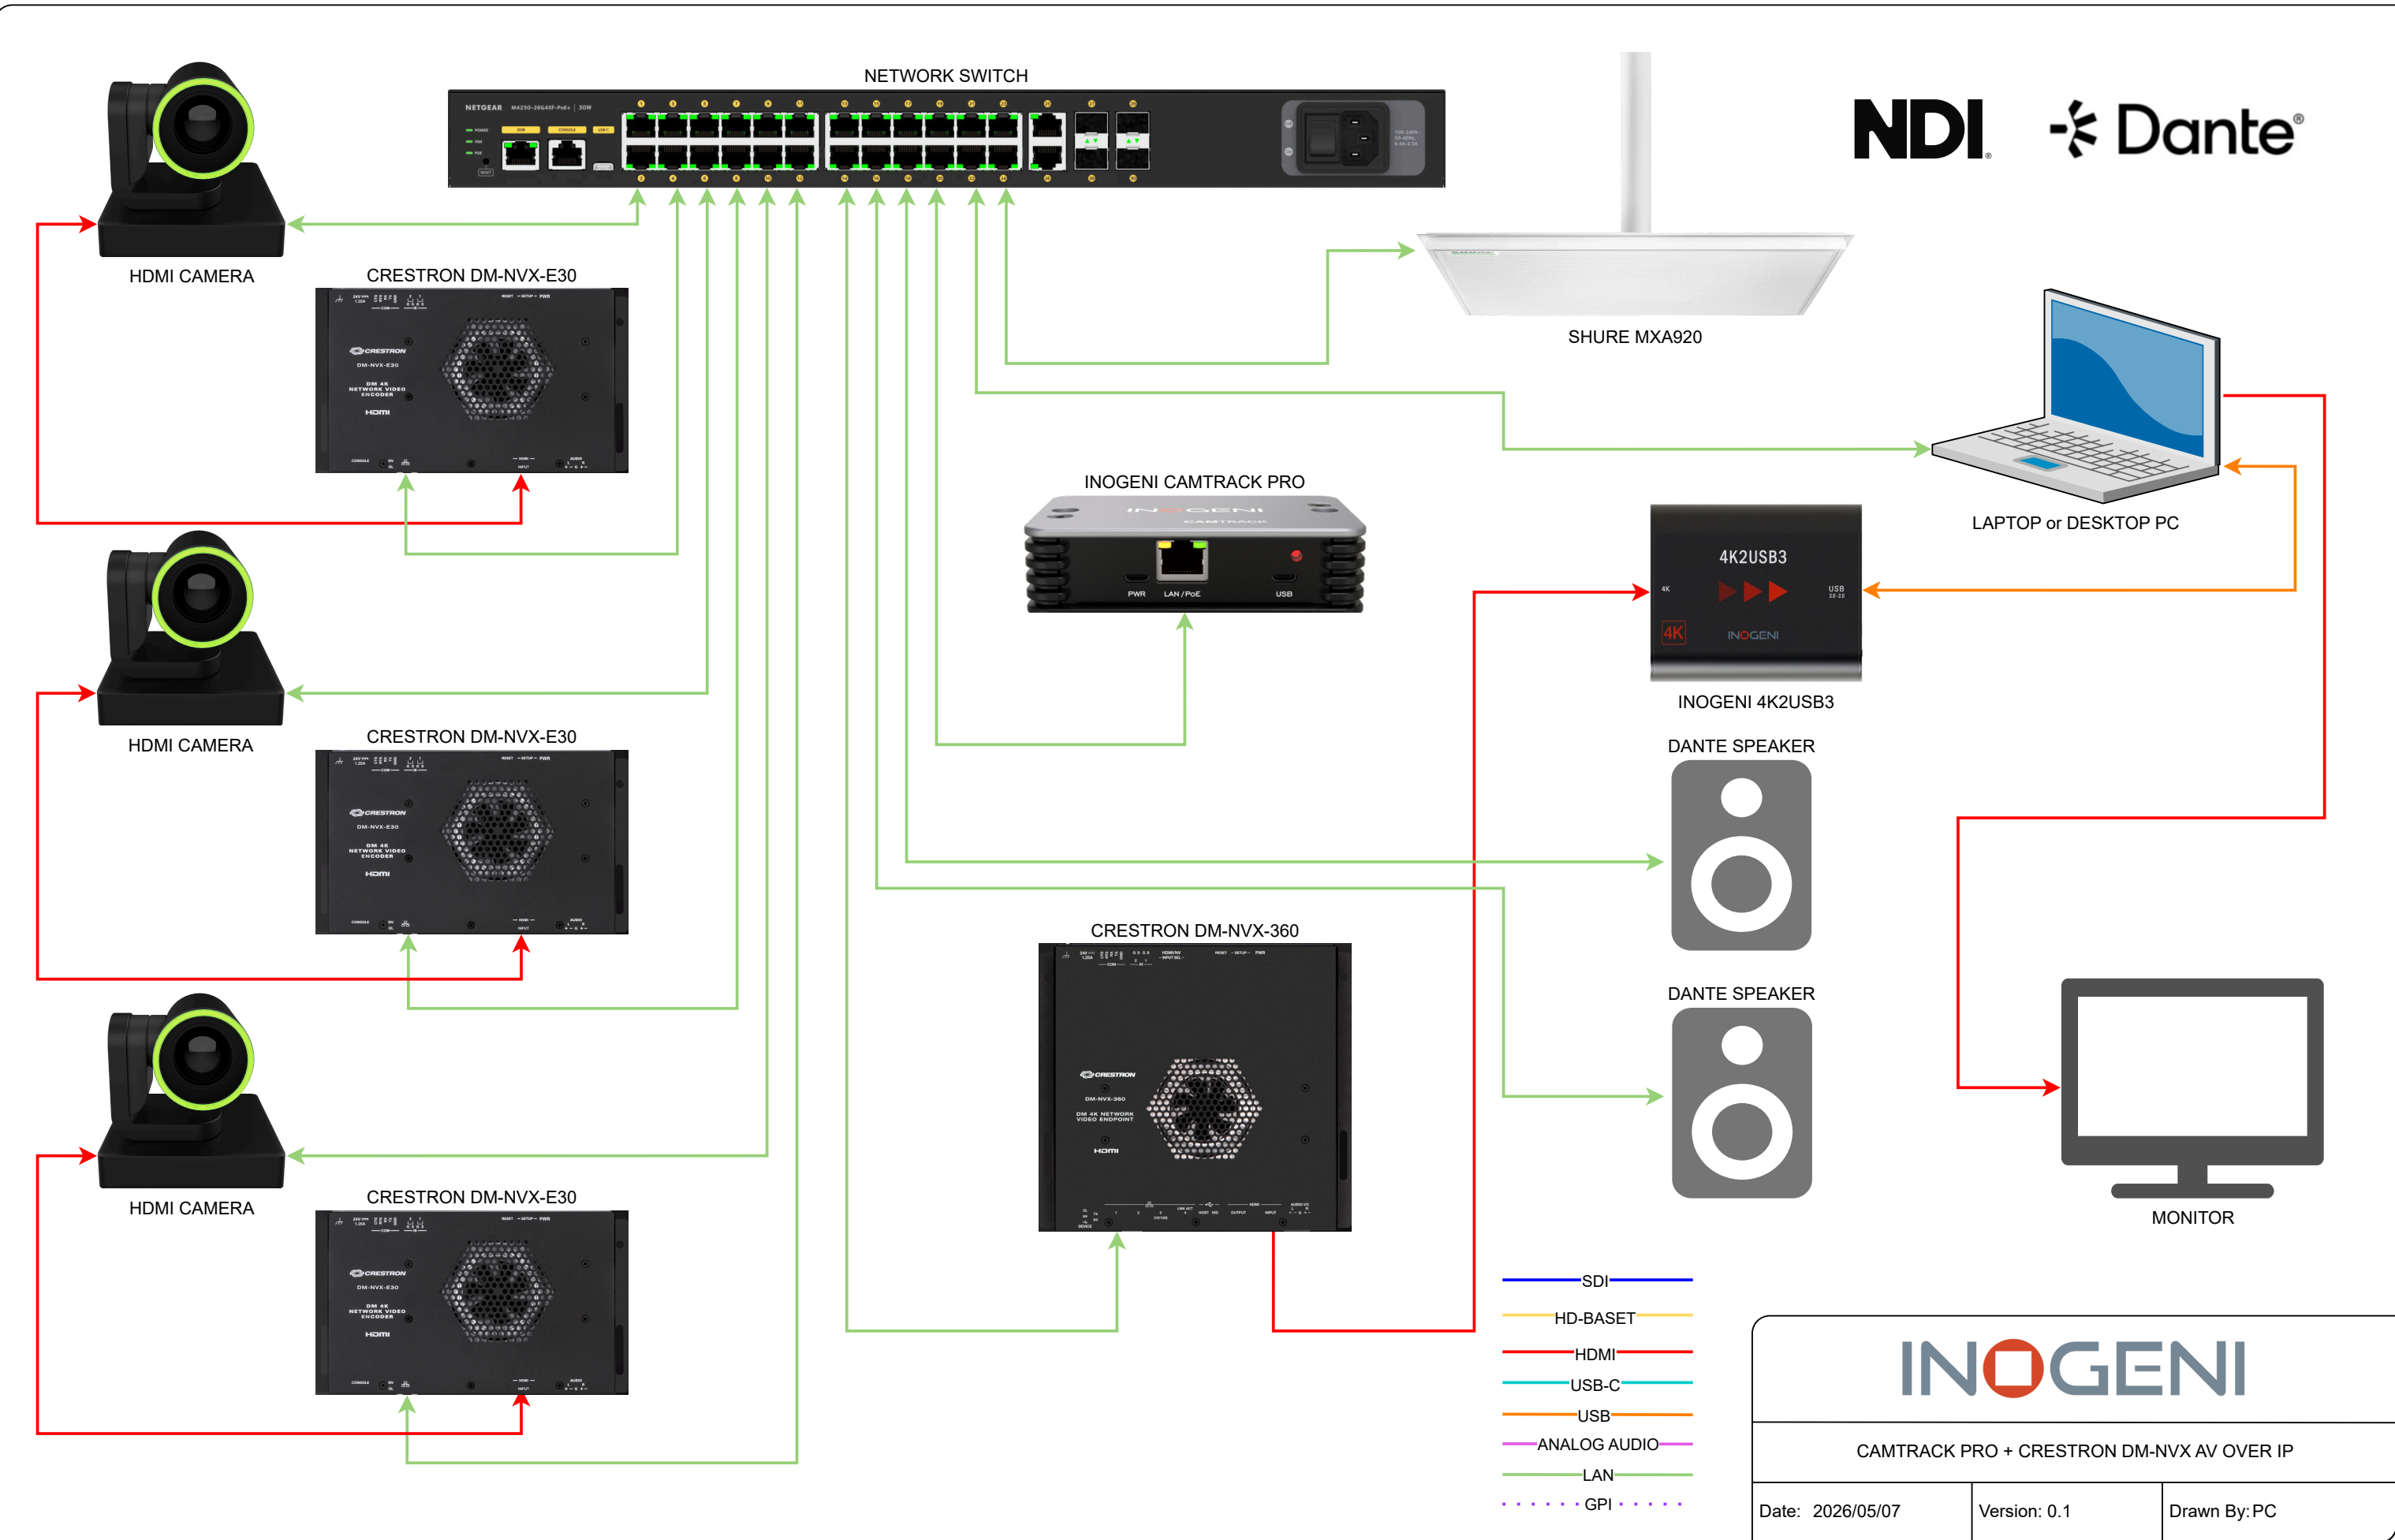

NDI Dante

INOGENI

CAMTRACK PRO + CRESTRON DM-NVX AV OVER IP

Date: 2026/05/07	Version: 0.1	Drawn By: PC

- SDI
- HD-BASET
- HDMI
- USB-C
- USB
- ANALOG AUDIO
- LAN
- ⋯ GPI