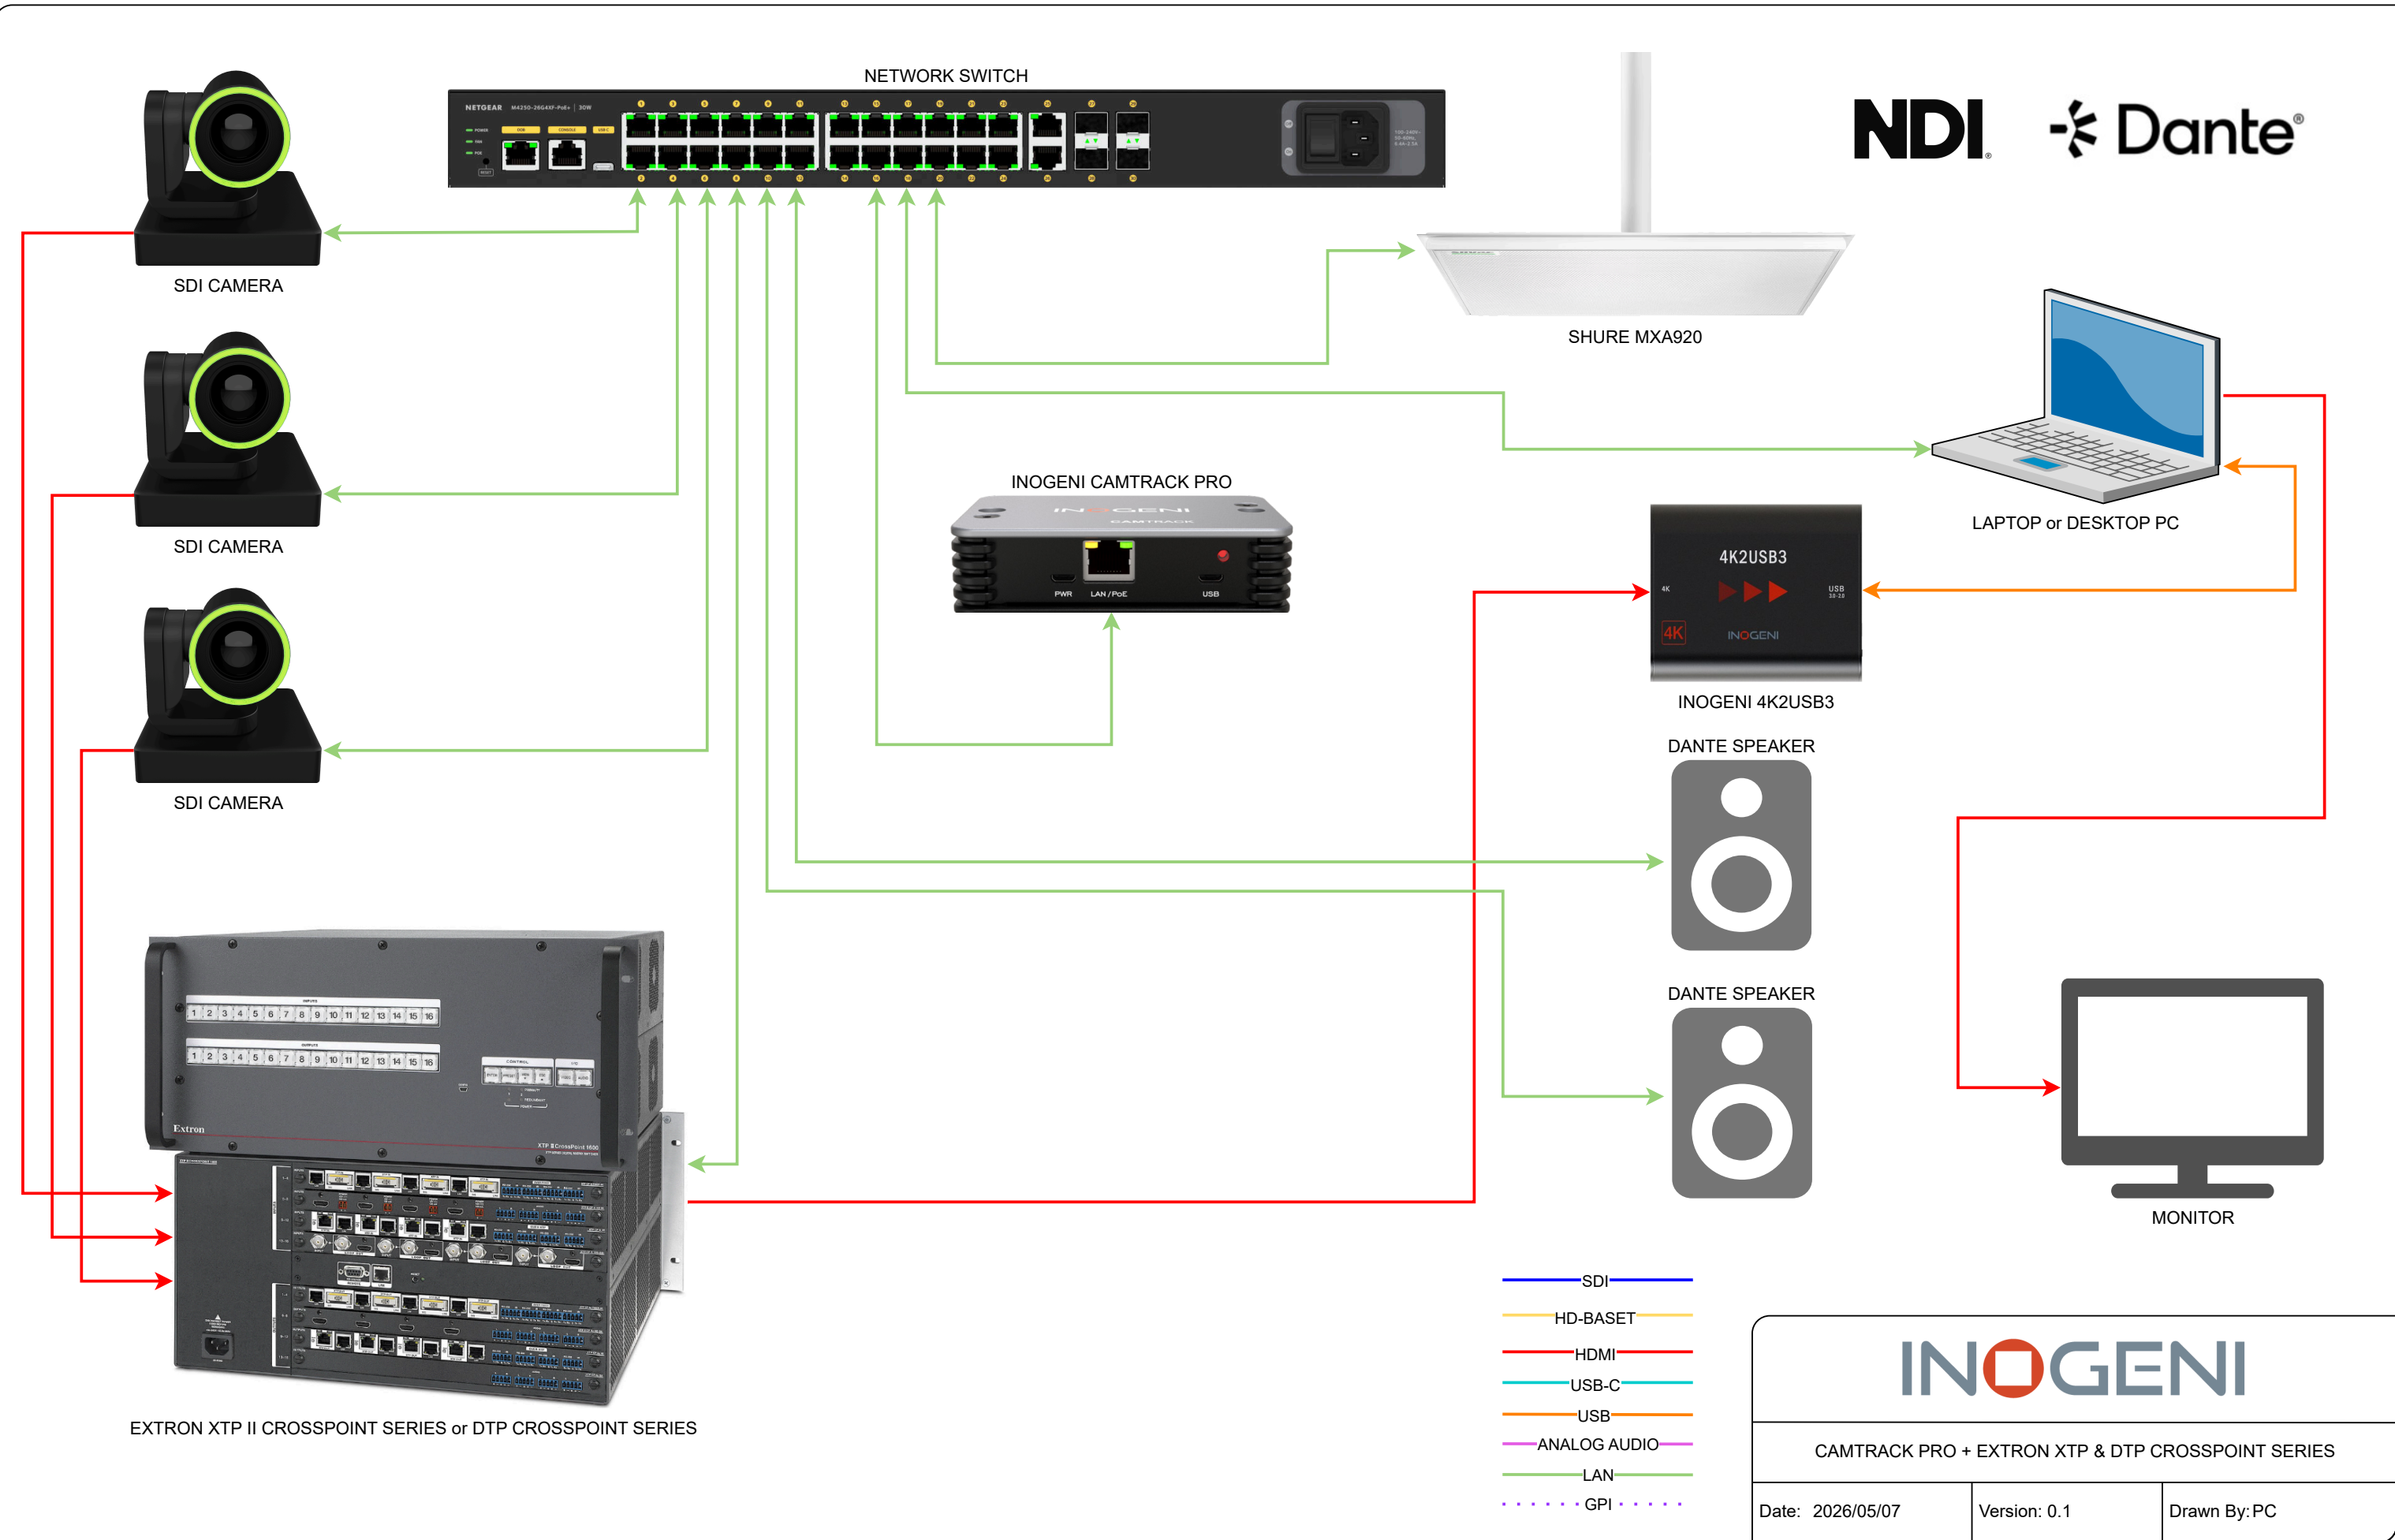

INOGENI

CAMTRACK PRO + EXTRON XTP & DTP CROSSPOINT SERIES

Date: 2026/05/07	Version: 0.1	Drawn By: PC