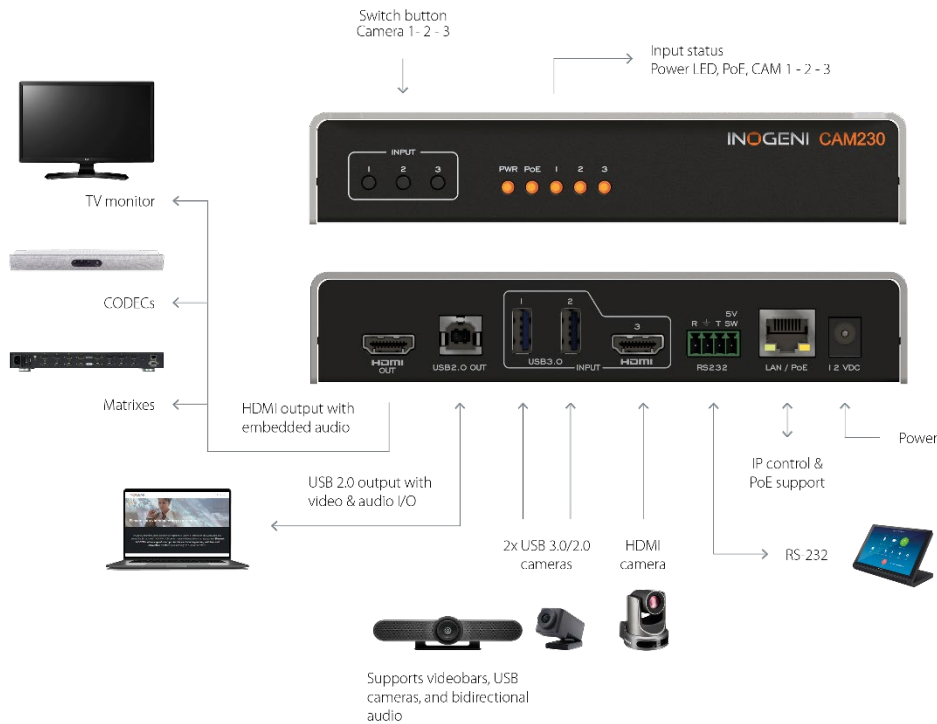

Plug-and-play without any drivers

The CAM230 is fully compatible with video conferencing systems and all USB and HDMI cameras, including professional-caliber equipment, such as Vaddio, Huddly, HuddleCamHD, Aver, Jabra, Logitech, Marshall cameras, and web cameras.

Overall, the INOGENI CAM230 is the perfect solution for meeting equity in virtual meetings. With its easy-to-use camera switching capabilities, support for bidirectional audio with videobars, and support for whiteboard and document cameras, the CAM230 is a valuable tool for fostering collaboration and productivity in any virtual setting.

Visit our [CAM230 product page](#).

About INOGENI

INOGENI is a Canadian-based designer and manufacturer of advanced video conferencing solutions for the corporate, educational and healthcare markets. Its products are sold in more than 75 countries through a network of distributors and integrators of audiovisual solutions. INOGENI’s engineering team leverages more than 15 years of AV electronic experience to offer a comprehensive product portfolio and technology solutions that facilitate and simplify conference room connections. Our goal is to create highly stable, seamless, and premium AV conferencing experiences. Elevate your video conference experience at www.inogeni.com.

Source

Jean-Pierre Simard
CMO
Jp.simard@inogeni.com

Jeff Meyer
CRO
jeff@inogeni.com

Marie-Pier Lemieux
Digital Marketing Manager
mp@inogeni.com