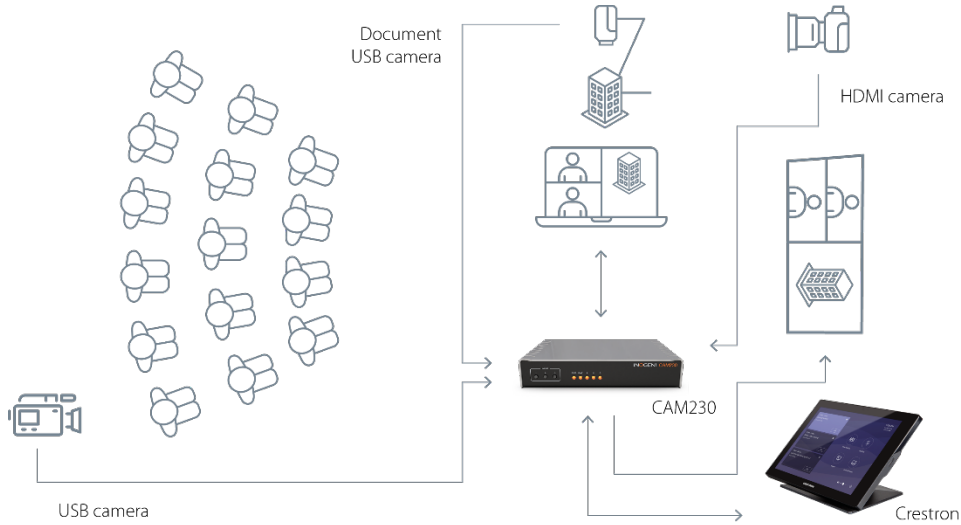

Create dynamic presentations by easily switching cameras

Access a smooth multi-camera experience with the ultimate solution for seamlessly switching between 2 USB and 1 HDMI cameras. In addition to the push button on the front of the CAM230, the RS232 and IP controls enable easy integration and camera selection on a control PAD with your preferred CODECs and matrixes or directly to monitors or laptops for effective BYOM meetings.

Achieve video meeting equity in the classroom

Video meetings have become a staple in the modern classroom, providing a convenient way for students and teachers to connect remotely. However, it's important to consider equity in a virtual learning environment. One way to ensure equity is to use multiple cameras in the classroom, such as one for the presenter, one for the audience, and one for a whiteboard or document camera. This setup, known as a HyFlex classroom, allows all participants to fully engage and feel included in the lesson. As more universities adopt this trend, it's important to consider the benefits of a HyFlex classroom and how it can promote equity and inclusivity in online learning.

- 3 video source (2x USB3.0/2.0 and 1x HDMI) clean switcher into a single video flow
- Change camera and video configurations without interrupting the presentation
- Bidirectional audio for videobars, such as Cisco, Poly, Logitech and Bose
- Supports whiteboard and document cameras for added collaboration and productivity, like the Huddly Canvas or the Logitech Scribe
- Cost-effective, reliable, and easy to install and connect (no drivers required)
- Compact and robust design with an aluminum enclosure
- Designed and manufactured in Canada and TAA-compliant