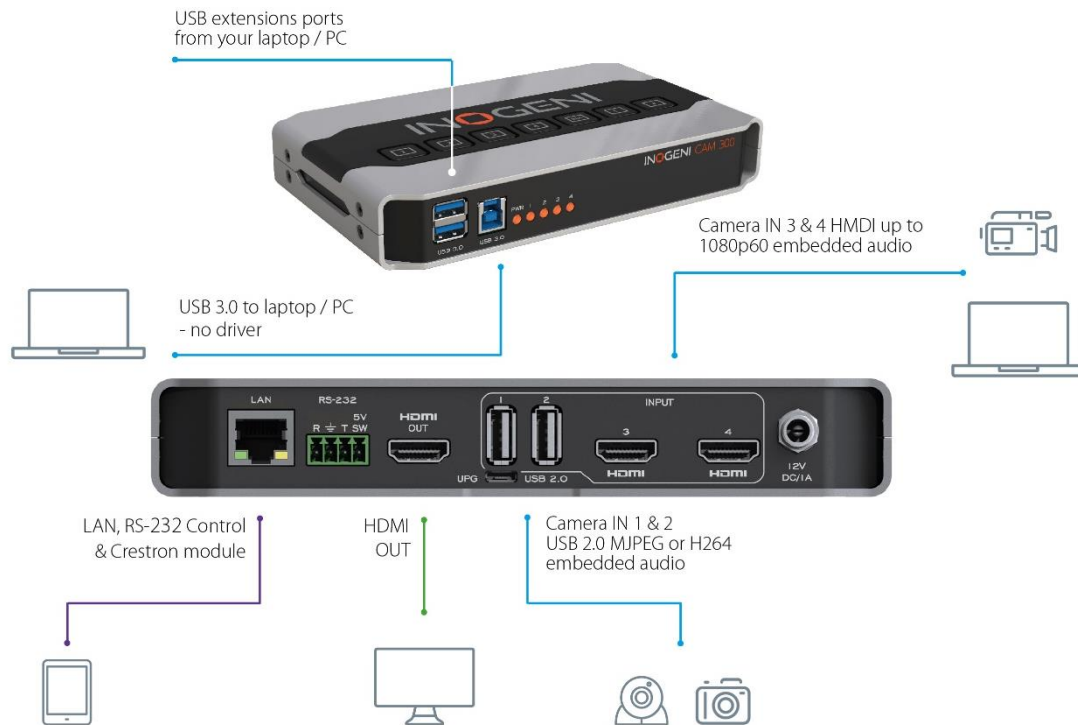

## Easy Plug&Go camera selector

- Seamless switch between 2x USB and 2x HDMI sources
- Simultaneous HDMI & USB 3.0 output
- USB/HDMI embedded audio
- LAN/ RS-232 control options
- Compatible by design with all apps

## 4 VIDEO SOURCES SELECTOR

User groups / Hyflex Classroom or Collaborative meeting room / Automatically connect with all apps without drivers

Elevate your video meeting experience

Multi camera selector  
HyFlex Classrooms or collaborative meetings

## Easy Plug&Go camera selector

- Seamless switch between 2x USB 3.0/2.0 and 1x HDMI sources
- Simultaneous HDMI & USB 2.0 output
- USB/HDMI embedded audio
- LAN/ RS-232 control options
- Powered by PoE
- Compatible by design with all apps