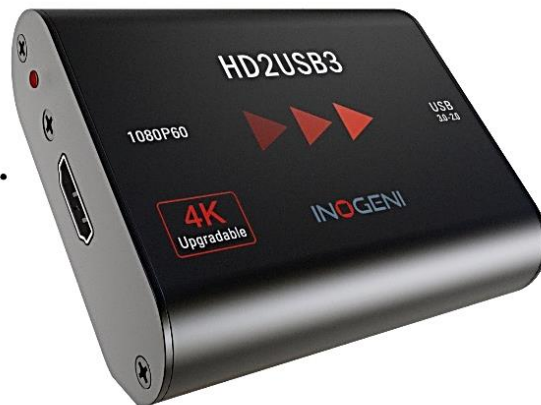

## 4K Upgradable 1080p60 HDMI to USB 3.0 converter

HDMI

USB 3.0/2.0 TO  
HOST