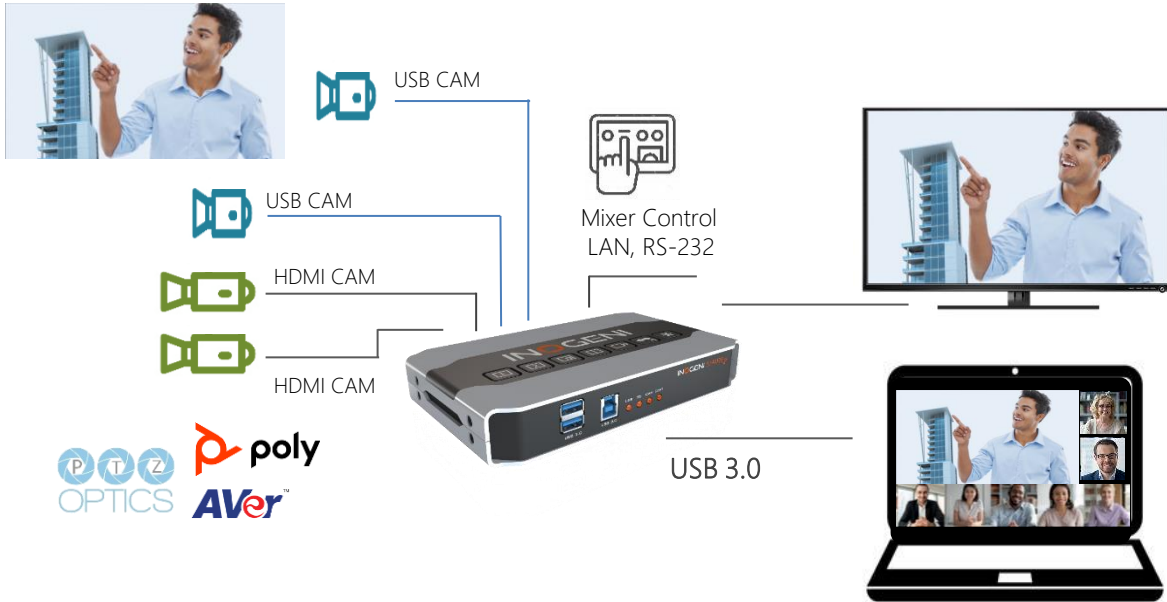

Multi camera selector  
HyFlex Classrooms or collaborative meetings

## Easy Plug&Go camera selector

- Seamless switch between 2x USB and 2x HDMI sources
- Simultaneous HDMI & USB 3.0 output
- USB/HDMI embedded audio
- LAN/ RS-232 control options
- Compatible by design with all apps