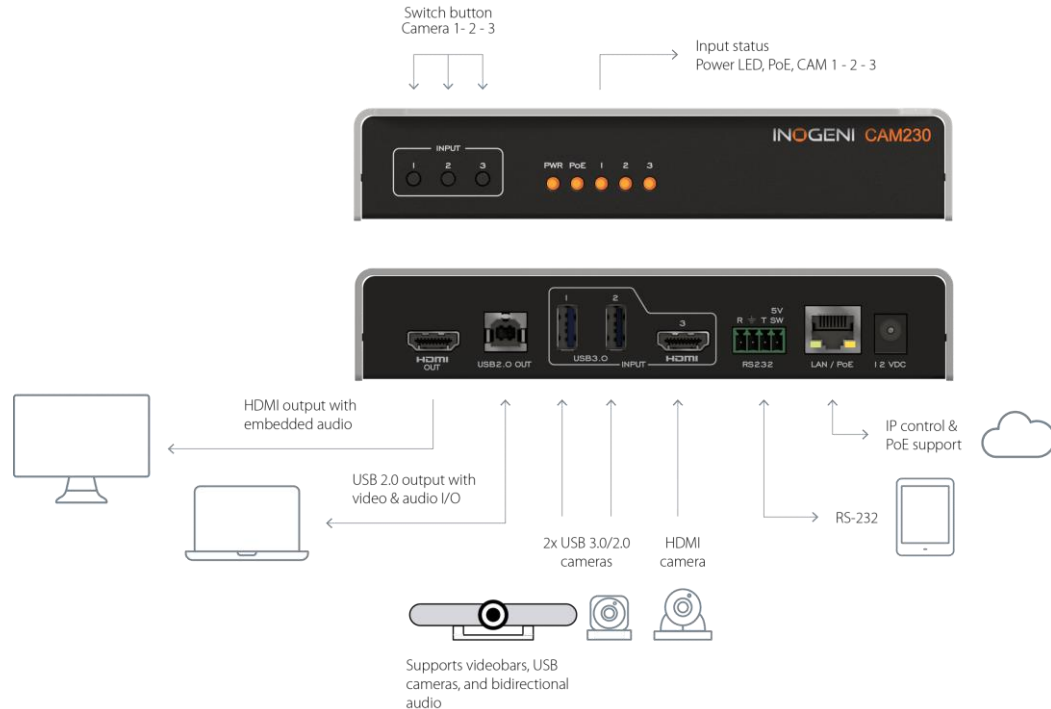

## Easy Plug&Go camera selector

- Seamless switch between 2x USB and 2x HDMI sources
- Simultaneous HDMI & USB 3.0 output
- USB/HDMI embedded audio
- LAN/ RS-232 control options
- Compatible by design with all apps

## 4 VIDEO SOURCES SELECTOR

User groups / Hyflex Classroom or Collaborative meeting room / Automatically connect with all apps without drivers

Elevate your video meeting experience

Multi camera selector  
HyFlex Classrooms or collaborative meetings

# NEW! CAM230

2 USB + 1 HDMI CAMERA  
SELECTOR

## Easy Plug&Go camera selector

- Seamless switch between 2x USB 3.0/2.0 and 1x HDMI sources
- Simultaneous HDMI & USB 2.0 output
- USB/HDMI embedded audio
- LAN/ RS-232 control options
- Powered by PoE
- Compatible by design with all apps