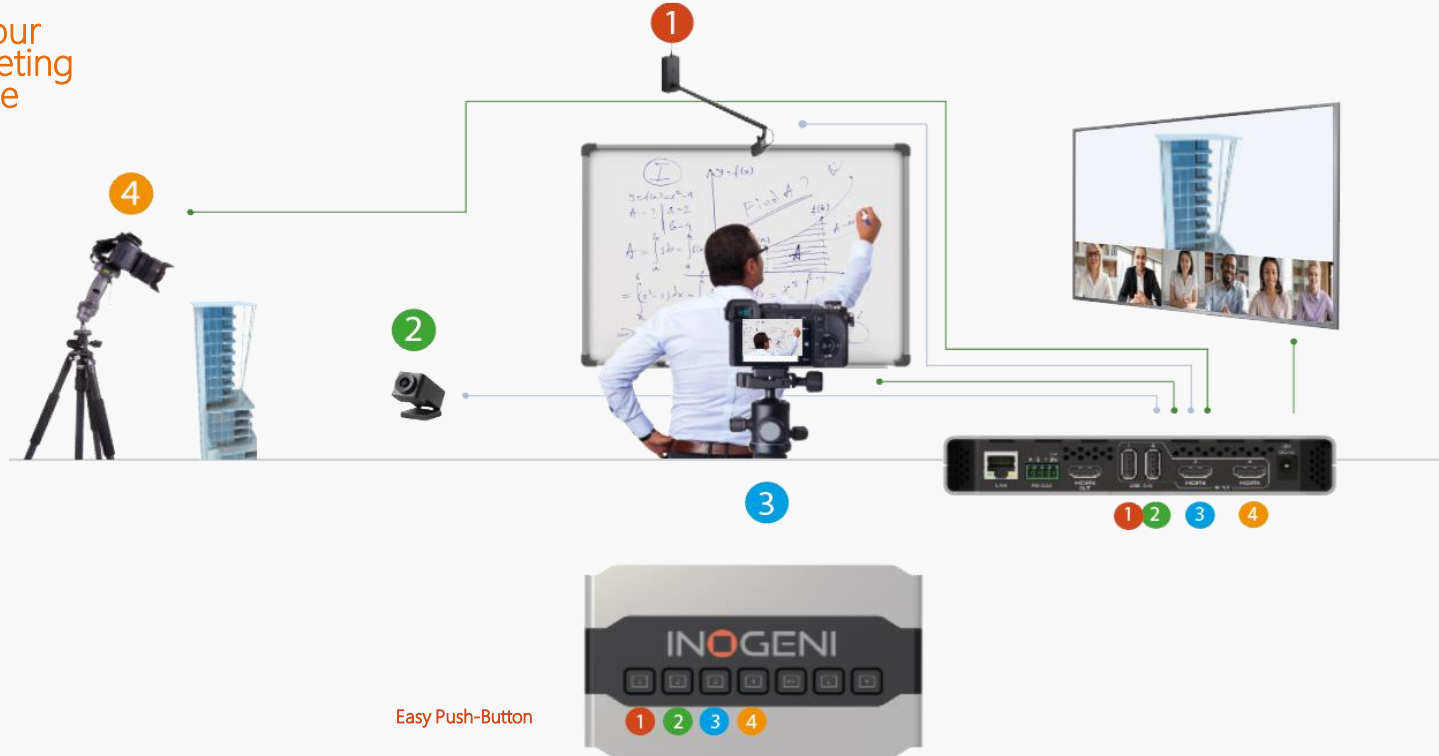

## Easy Plug&Go camera selector

- Seamless switch between 2x USB and 2x HDMI sources
- Simultaneous HDMI & USB 3.0 output
- USB/HDMI embedded audio
- LAN/ RS-232 control options
- Compatible by design with all apps

## 4 VIDEO SOURCES SELECTOR

User groups / Hyflex Classroom or Collaborative meeting room / Automatically connect with all apps without drivers

Elevate your video meeting experience

Multi camera selector  
HyFlex Classrooms or collaborative meetings