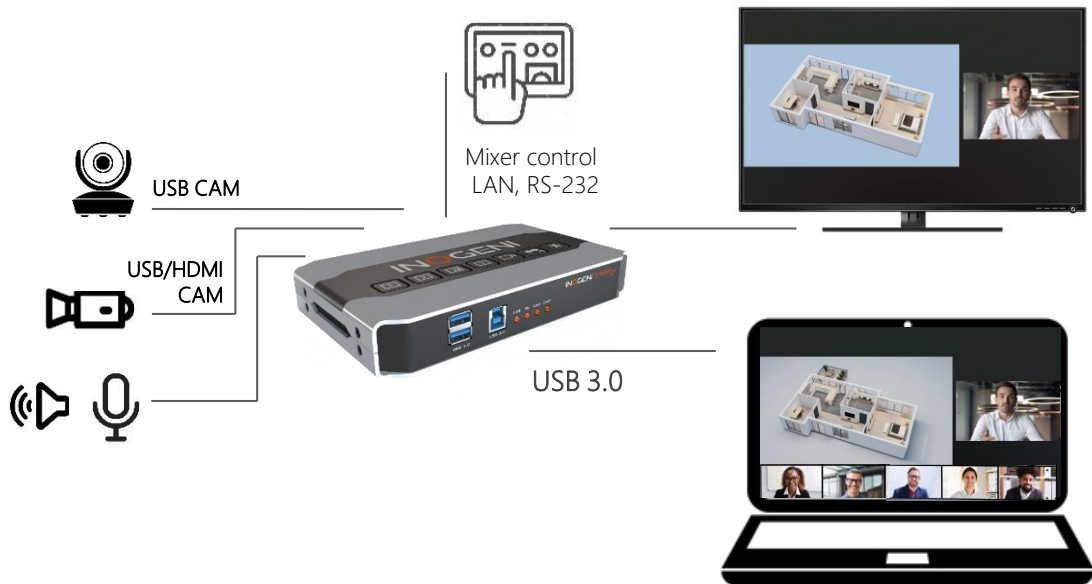

## 2 HDMI camera mixer

2 HDMI CAM

Mixer control  
LAN, RS-232

USB 3.0

Easy Plug&Go mixer  
for Picture-in-Picture  
in one video flow

- 2 HDMI input
- Audio I/O
- USB 3.0 output
- LAN/ RS-232 control options
- Compatible by design with all apps

# SHARE2 U

1 USB + 1 USB or HDMI  
CAMERA MIXER to USB 3.0

# SHARE2U

2 USB 2.0 and 1 HDMI camera mixer

INOGENI

Easy Plug&Go mixer  
for Picture-in-Picture  
in one video flow

- 2 USB 2.0 and 1 HDMI
- Audio I/O
- USB 3.0 output
- LAN/ RS-232 control options
- Compatible by design with all apps