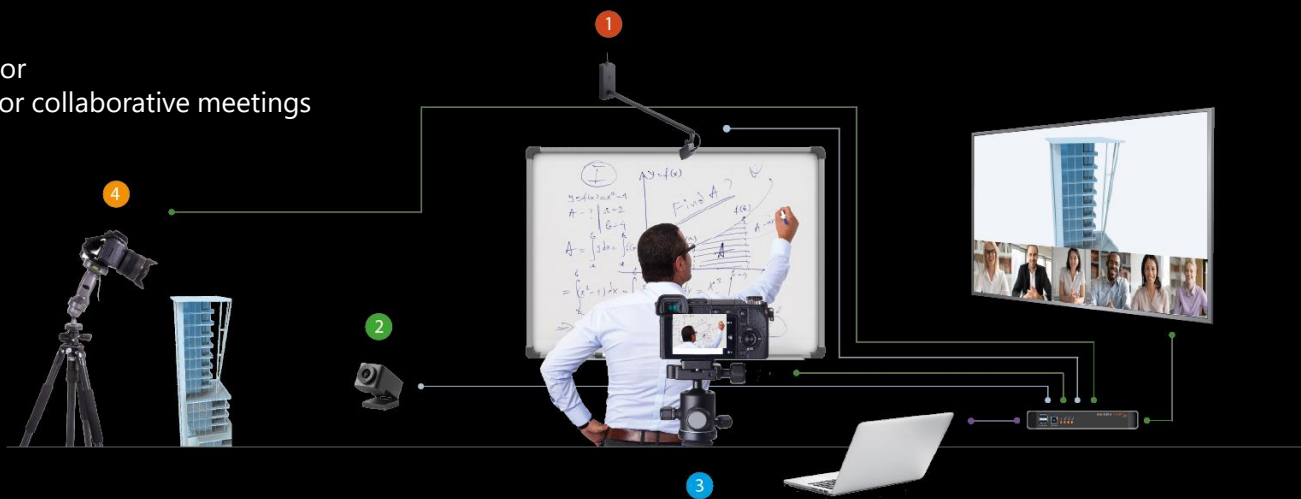

Multi camera selector
HyFlex Classrooms or collaborative meetings