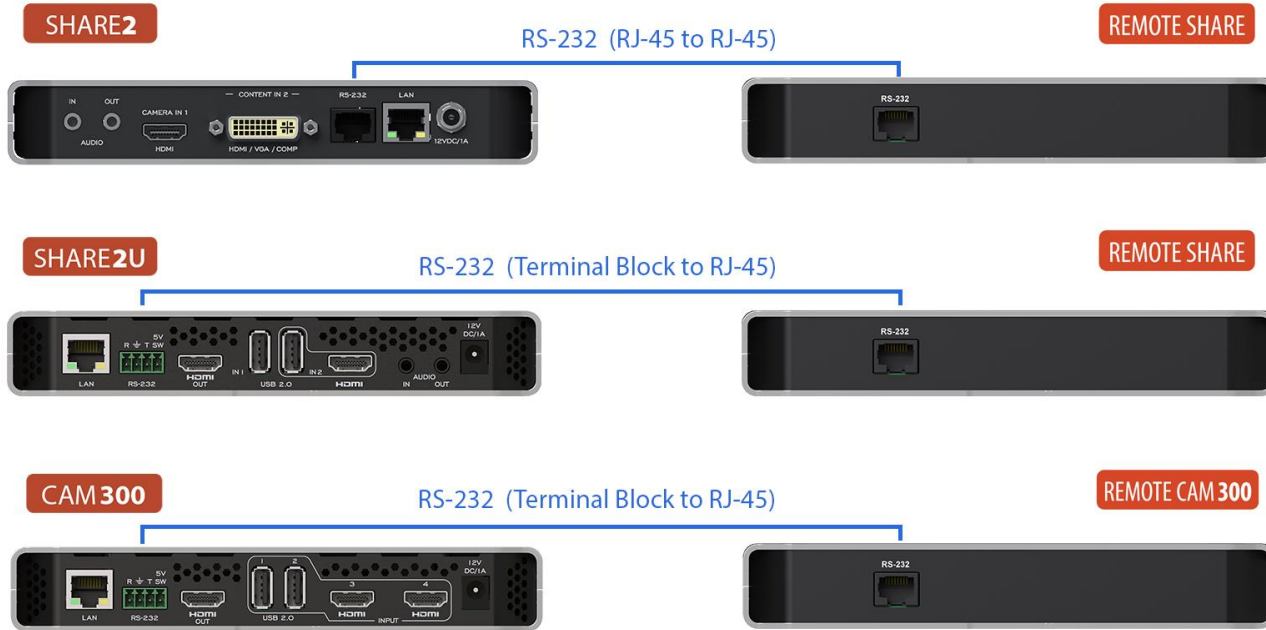

REMOTE

Remote control of SHARE2, SHARE2U and CAM 300