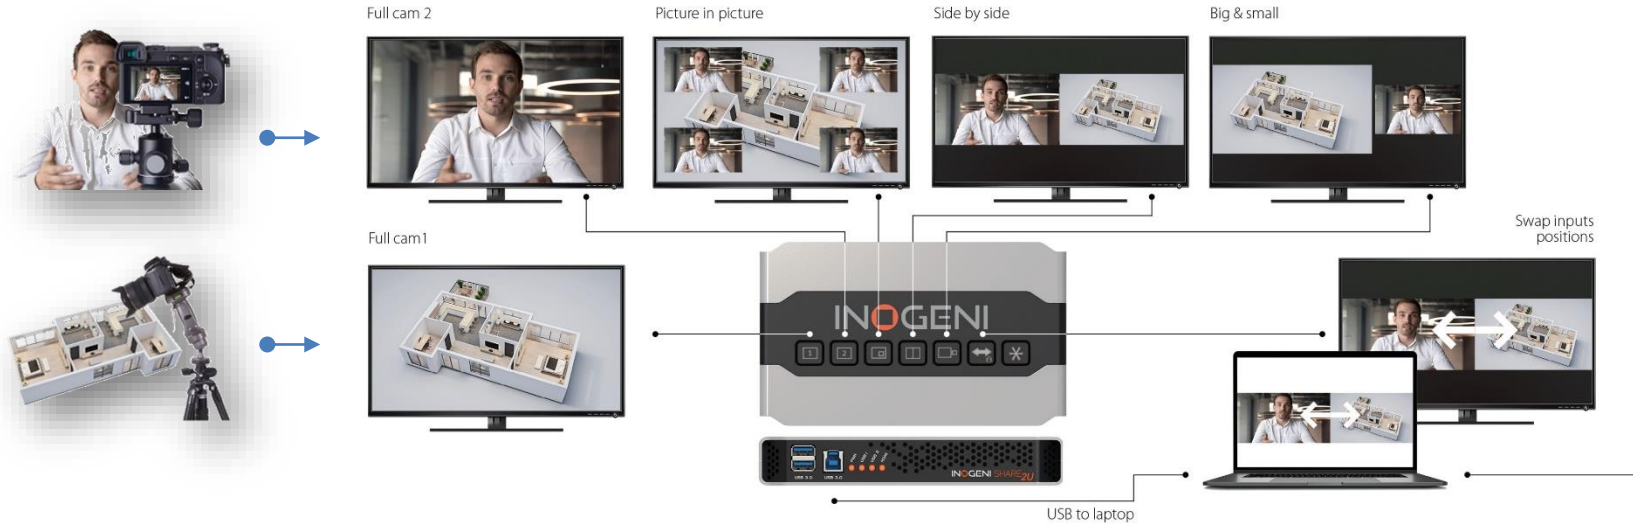

# SHARE2 U

1 USB + 1 USB or HDMI  
CAMERA MIXER to USB 3.0

# SHARE2U

2 USB 2.0 and 1 HDMI camera mixer

INOGENI

Easy Plug&Go mixer  
for Picture-in-Picture  
in one video flow

- 2 USB 2.0 and 1 HDMI
- Audio I/O
- USB 3.0 output
- LAN/ RS-232 control options
- Compatible by design with all apps

# SHARE2U

2 USB 2.0 and 1 HDMI camera mixer

Energize your videoconference and classroom presentations