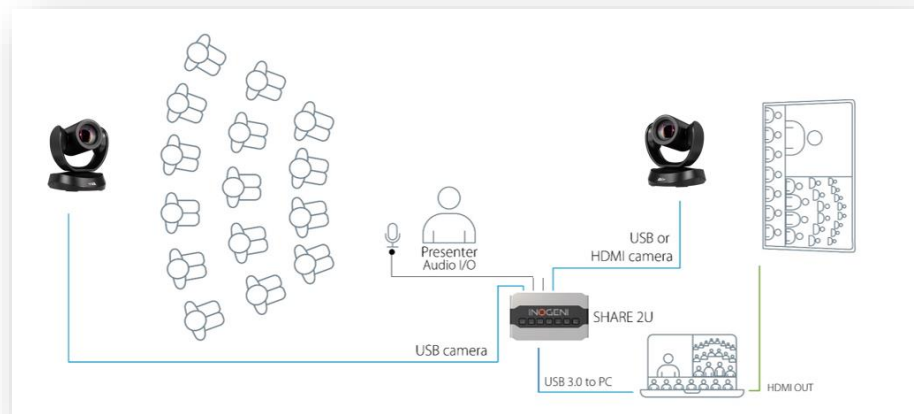

Saint-Xavier University

Chicago, IL

Pilot project with the nursing department to standardize all classrooms on the campus

74 Installations (2021-2022)

- 1x INOGENI SHARE2U
- 2x AVER Cam 520 PRO 2 / USB 3.0
- 1x Dedicated room PC
- 1x Microphone