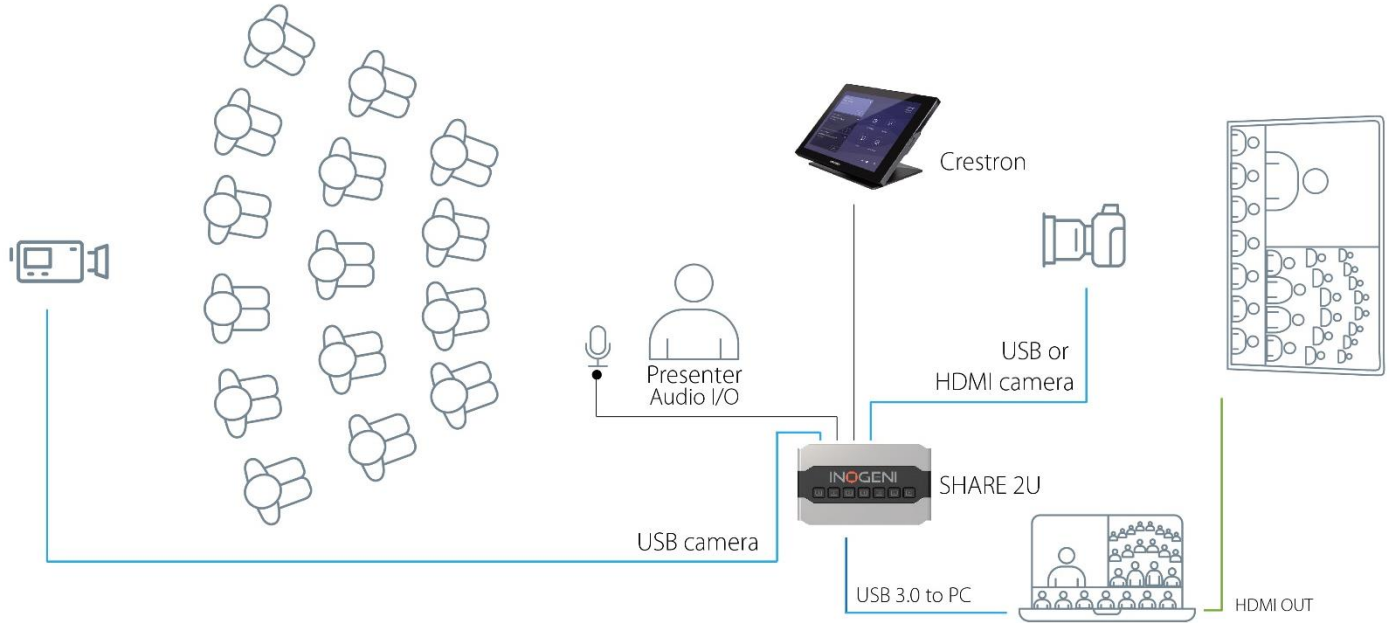

# SHARE2U

2 USB 2.0 and 1 HDMI camera mixer

INOGENI

Easy Plug&Go mixer  
for Picture-in-Picture  
in one video flow

- 2 USB 2.0 and 1 HDMI
- Audio I/O
- USB 3.0 output
- LAN/ RS-232 control options
- Compatible by design with all apps

# SHARE2U

2 USB 2.0 and 1 HDMI camera mixer

Energize your videoconference and classroom presentations

# INOGENI SHARE2U

Huddle meeting room/ MIX 2 USB3 / HDMI CAMERAS OR CONTENT IN ONE STREAM

User groups / Collaborative meeting room

User groups / Small conference room - Lecture room