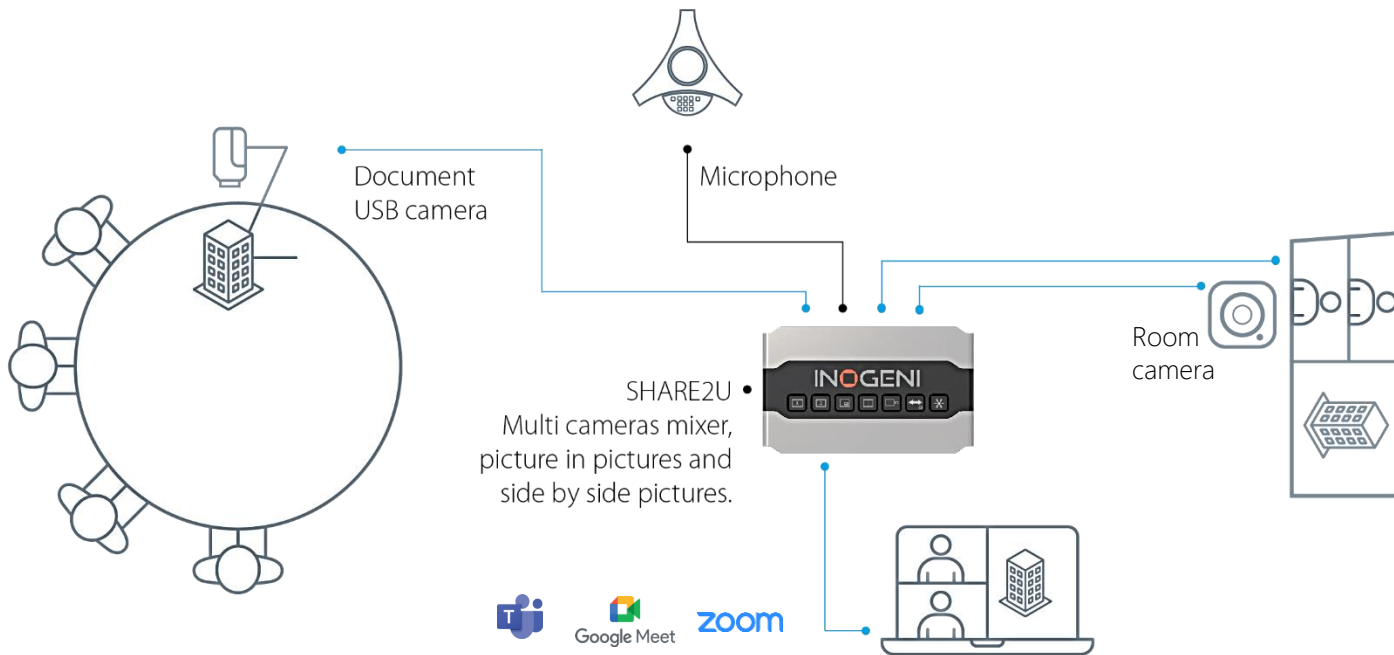

# SHARE2U

2 USB 2.0 and 1 HDMI camera mixer

INOGENI

Easy Plug&Go mixer  
for Picture-in-Picture  
in one video flow

- 2 USB 2.0 and 1 HDMI
- Audio I/O
- USB 3.0 output
- LAN/ RS-232 control options
- Compatible by design with all apps

# SHARE2U

2 USB 2.0 and 1 HDMI camera mixer

Energize your videoconference and classroom presentations

# INOGENI SHARE2U

Huddle meeting room/ MIX 2 USB3 / HDMI CAMERAS OR CONTENT IN ONE STREAM

User groups / Collaborative meeting room

User groups / Small conference room - Lecture room