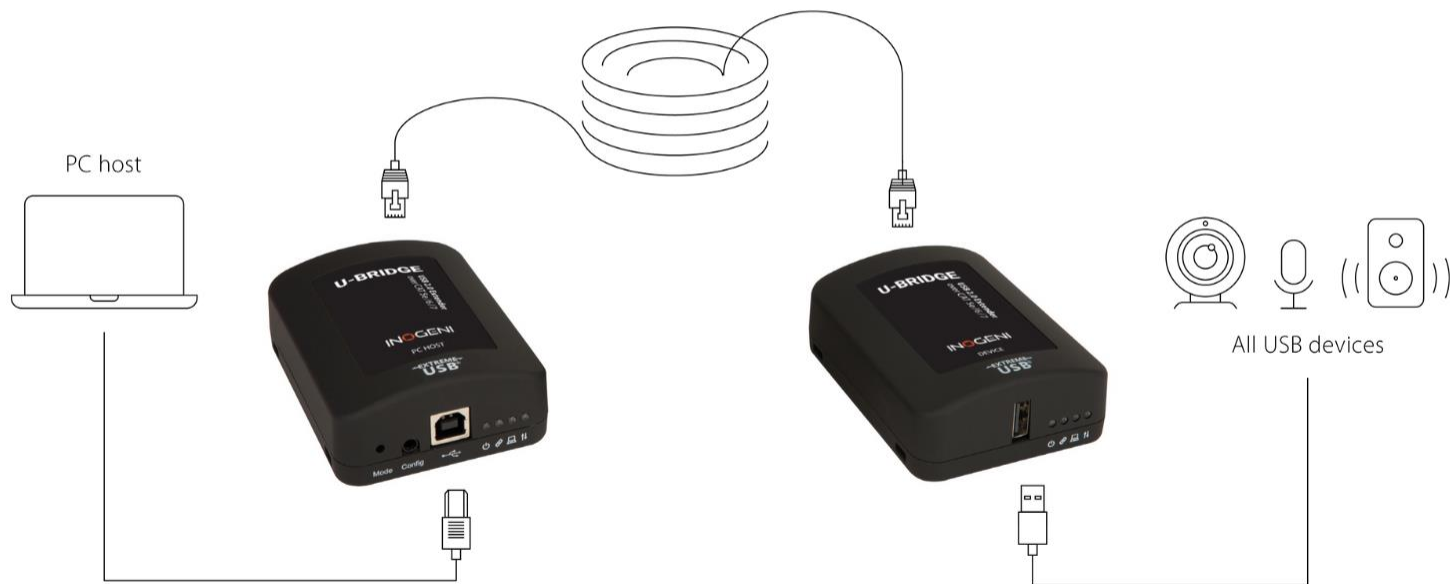

RS-232 Control 3 USB 3.0/2,0

USB Host Switch

- Auto-switch
- Controllable by RS-232 & GPI

Ultra-flexible installation / Wireless BYOM or wired videoconference system

- Increase the number of cameras and active USB devices for a more engaged BYOM/ BYOD experience.
- Increase versatility; secure and stabilize your connection with a direct wired USB 3.0 connection to the videoconference system.

# NEW ! U-BRIDGE

USB2.0 camera or device  
extender

# U-BRIDGE

USB 2.0 camera  
or devices extender

Extend USB 2.0 connection up to 100 m /330 ft.  
over a single CAT 5e/6/7 cable.

**2022** **BEST OF**  
**SHOW**  
InfoComm  
**AV TECHNOLOGY**  
**WINNER**