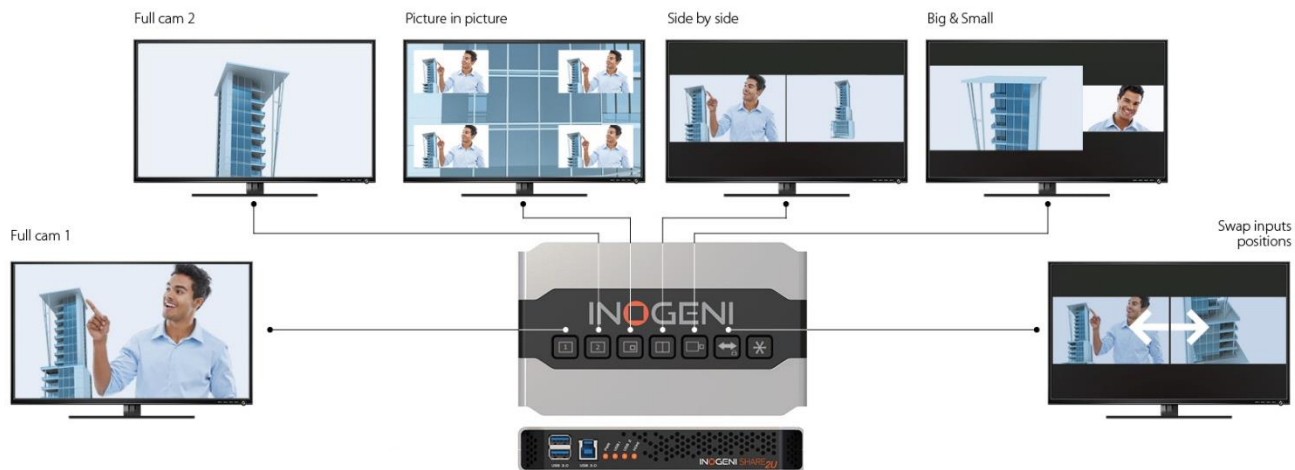

SHARE2
2 HDMI camera mixer

Amaze your audience with a 2 camera mixer