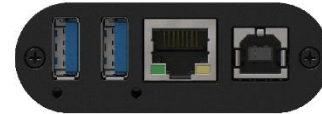

### INOGENI U-CAM

HDMI Out up to 4K  
with embedded audio

RS-232 Control

Power 12V

Camera or Audio In  
USB 3.0 / 2.0

LAN

USB Camera  
output to Laptop

HUDDL Y CANVAS WHITEBOARD CAMERA