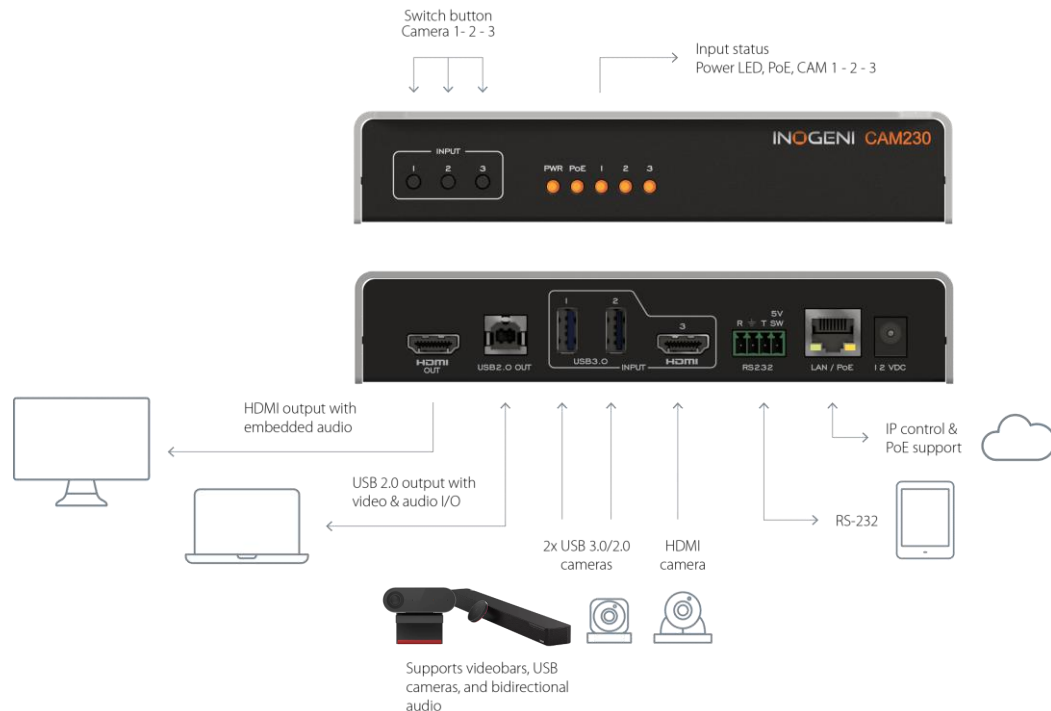

## Easy Plug&Go camera selector

- Seamless switch between 2x USB and 2x HDMI sources
- Simultaneous HDMI & USB 3.0 output
- USB/HDMI embedded audio
- LAN/ RS-232 control options
- Compatible by design with all apps

# NEW! CAM230

2 USB + 1 HDMI CAMERA  
SELECTOR

# NEW! CAM230

INOGENI

2 USB 3.0/2.0 + 1 HDMI CAMERA SELECTOR

## Easy Plug&Go camera selector

- Seamless switch between 2x USB 3.0/2.0 and 1x HDMI sources
- Simultaneous HDMI & USB 2.0 output
- USB/HDMI embedded audio
- LAN/ RS-232 control options
- Powered by PoE
- Compatible by design with all apps