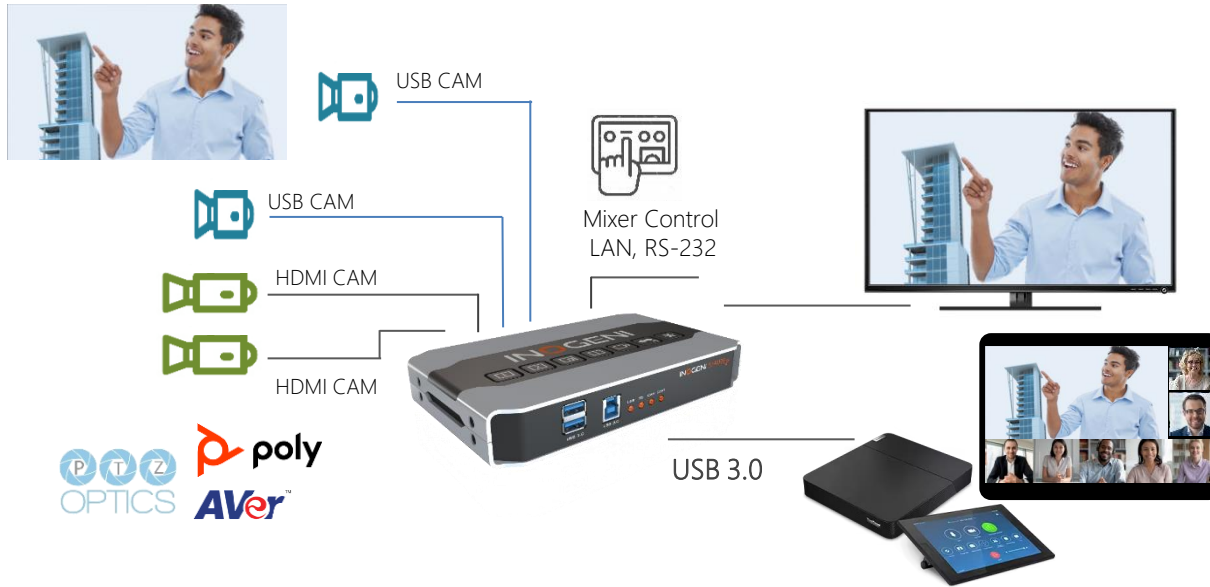

## Easy Plug&Go camera selector

- Seamless switch between 2x USB and 2x HDMI sources
- Simultaneous HDMI & USB 3.0 output
- USB/HDMI embedded audio
- LAN/ RS-232 control options
- Compatible by design with all apps