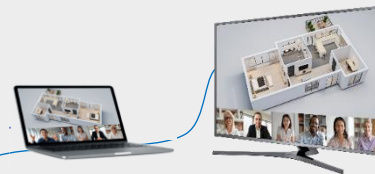

zoomrooms

INOGENI