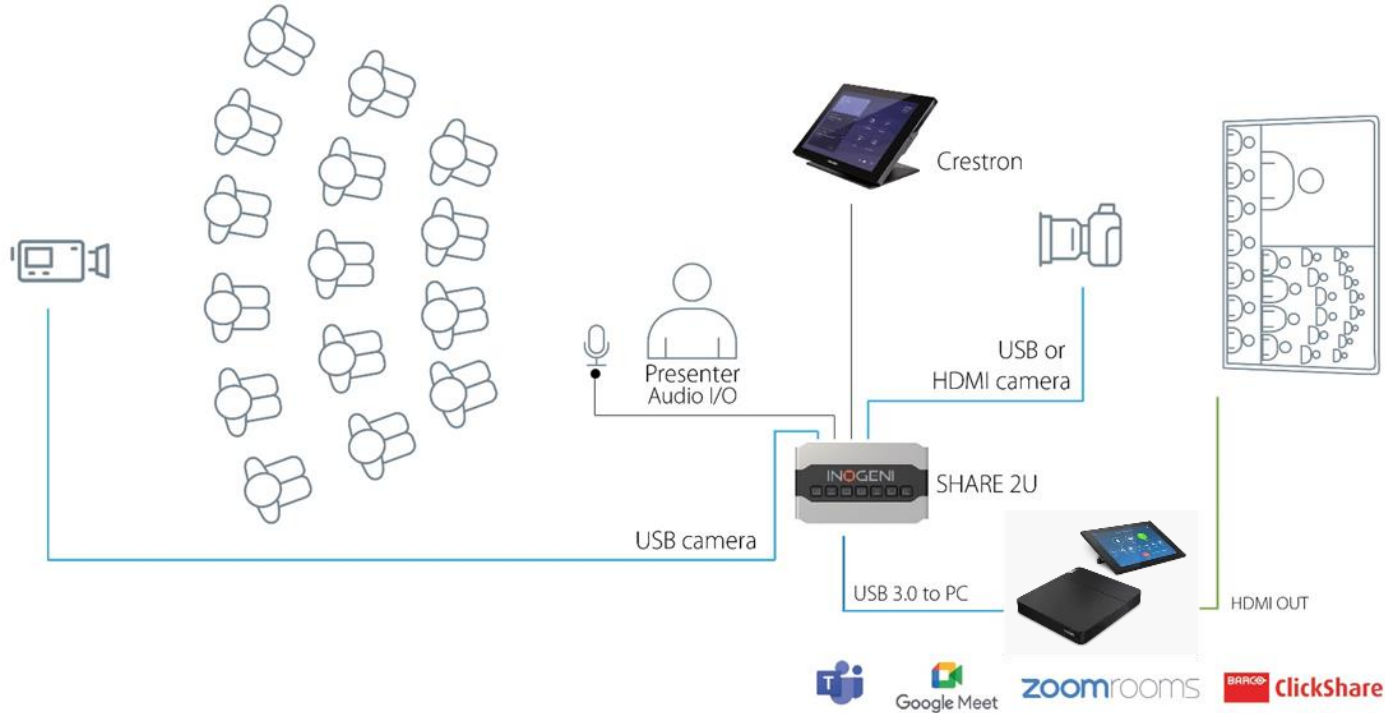

INOGENI SHARE2 / MIX 2 USB3/HDMI CAMERAS

CONTENT IN ONE STREAM TO CODEC LIKE CRESTRON, CISCO, POLY OR SOFT CODEC LIKE ZOOM OR TEAM

User groups / Small conference room - Lecture room