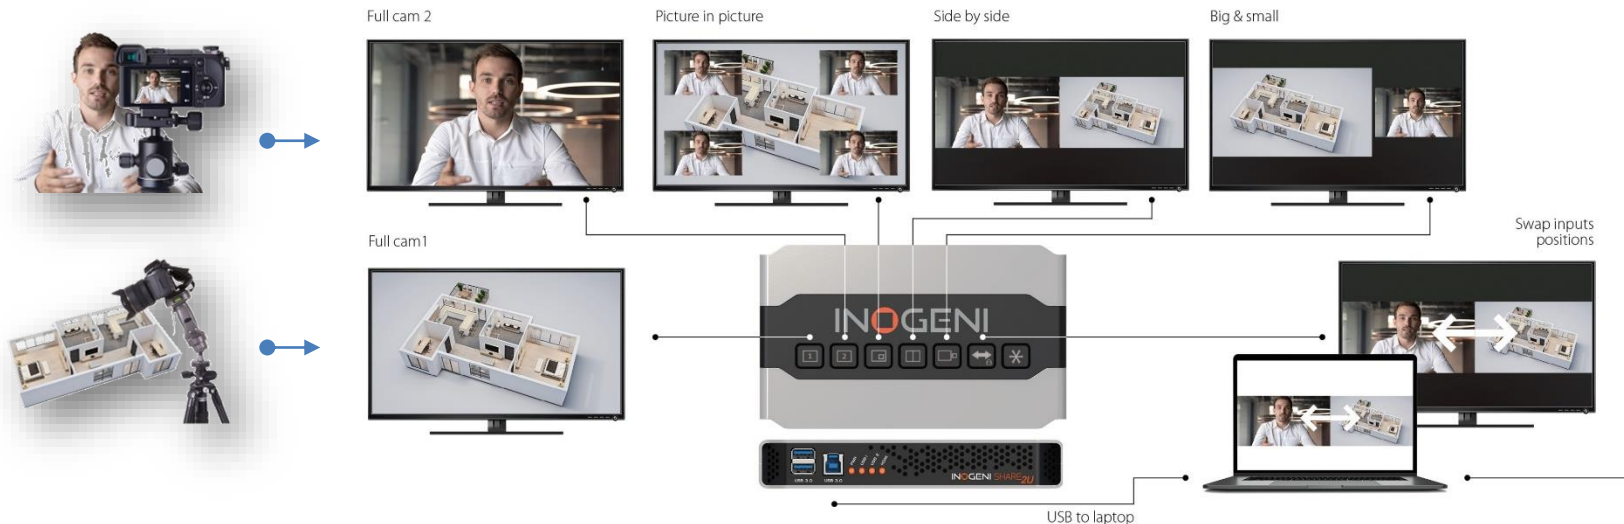

### REMOTE

CONTROL KEYPAD of SHARE2 / 2U & CAM 300

# SHARE2U

INOGENI

1 USB + 1 USB or HDMI CAMERA MIXER to USB 3.0

Easy Plug&Go mixer  
for Picture-in-Picture  
in one video flow

- 2 USB 2.0 and 1 HDMI
- Audio I/O
- USB 3.0 and HDMI outputs
- LAN/ RS-232 control options
- Compatible by design with all apps

# SHARE2U

2 USB 2.0 and 1 HDMI camera mixer

Energize your videoconference and classroom presentations