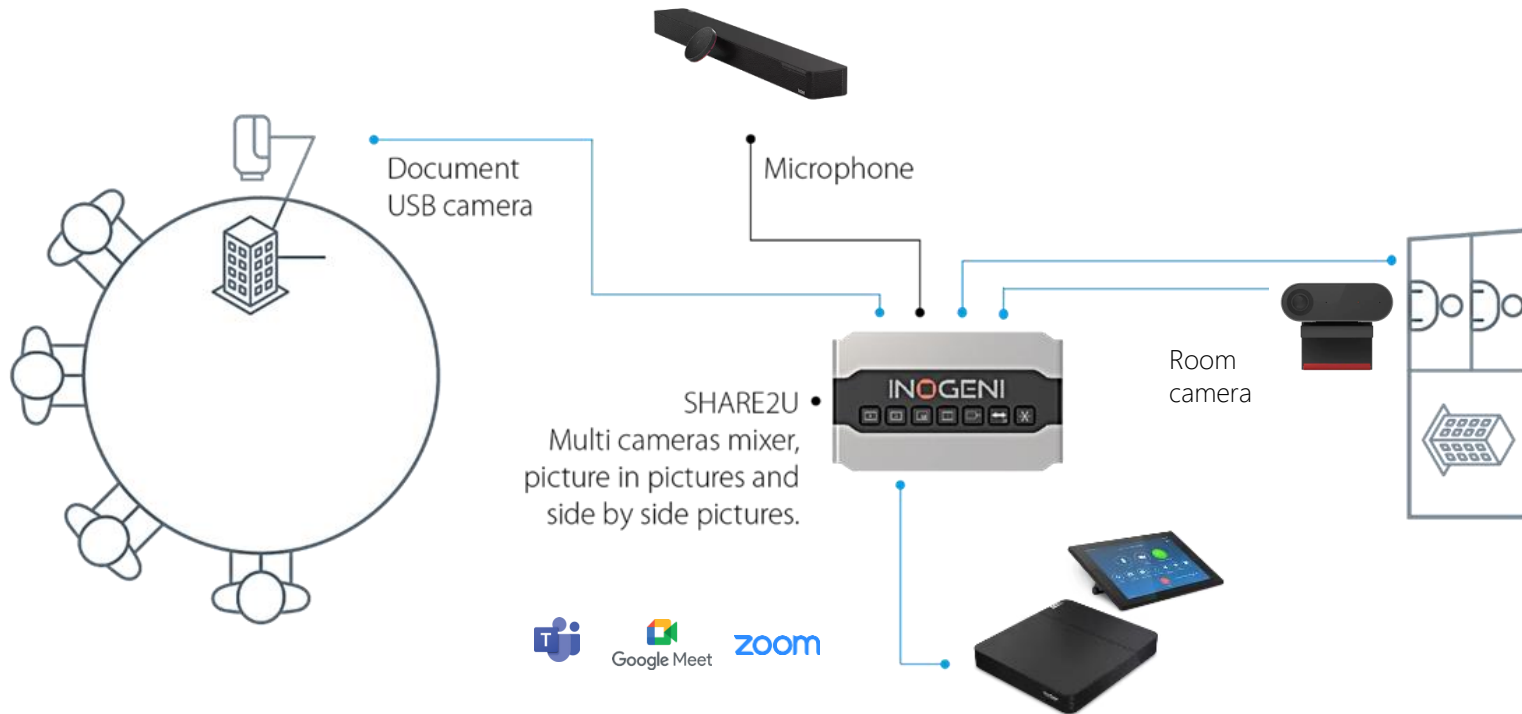

# SHARE2U

INOGENI

1 USB + 1 USB or HDMI CAMERA MIXER to USB 3.0

Easy Plug&Go mixer  
for Picture-in-Picture  
in one video flow

- 2 USB 2.0 and 1 HDMI
- Audio I/O
- USB 3.0 and HDMI outputs
- LAN/ RS-232 control options
- Compatible by design with all apps

# SHARE2U

2 USB 2.0 and 1 HDMI camera mixer

Energize your videoconference and classroom presentations

# INOGENI SHARE2U

HOW TO CONNECT YOUR DEVICES / AUTOMATICALLY CONNECT WITH ALL APPS WITHOUT DRIVERS

User groups / Collaborative meetings

# INOGENI SHARE2U

Huddle Meeting Room / MIX 2 USB3 / HDMI CAMERAS OR CONTENT IN ONE STREAM

User groups / Collaborative meeting room