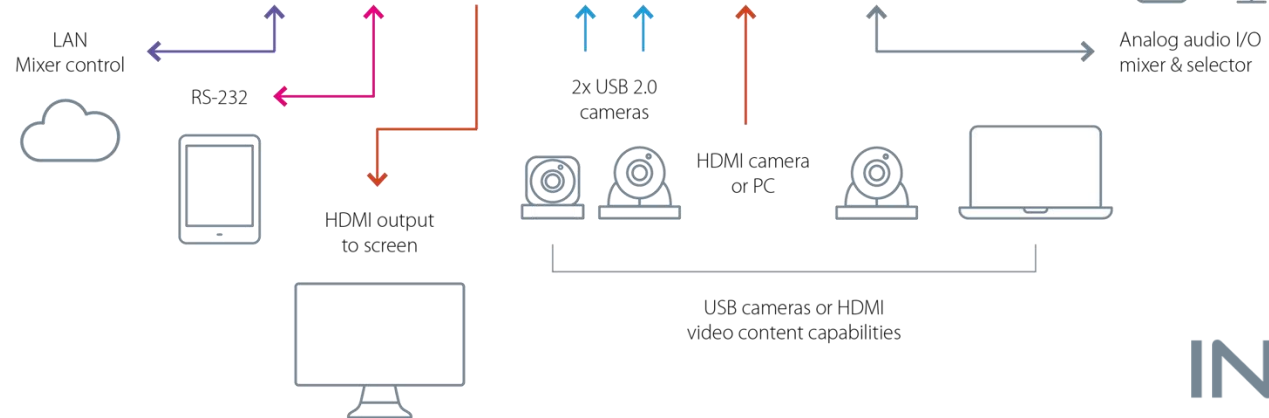

REMOTE

Control keypad of SHARE2/2U, CAM230 & CAM300

SHARE2U

Mix 2x USB 2.0 or HDMI camera
to USB 3.0 and HDMI + PTZ control

INOGENI

SHARE2U

Mix 2x USB 2.0 or HDMI camera to USB 3.0 and HDMI + PTZ control

Easy Plug & Go mixer for Picture-in-Picture in one video flow

- 2x USB 2.0 and 1x HDMI
- Audio I/O
- USB 3.0 output
- LAN/RS-232 control options
- Compatible by design with all apps

LEGEND

zoom Rooms

ClickShare

INOGENI

SHARE2U

Mix 2x USB 2.0 or HDMI camera to USB 3.0 and HDMI + PTZ control

Energize your videoconference and classroom presentations

Full cam 2

Picture-in-Picture

Side by side

Big & small

Full cam 1

SHARE2U

Mix 2x USB 2.0 or HDMI camera to USB 3.0 and HDMI + PTZ control

LEGEND

Setup

INOGENI & POLY

- Poly G7500 CODEC
- INOGENI SHARE2U
- 2x Poly Studio E60 USB cameras
- 1x generic HDMI camera

Ability to mix and switch between cameras seamlessly

SHARE2U

Mix 2x USB 2.0 or HDMI camera to USB 3.0 and HDMI + PTZ control