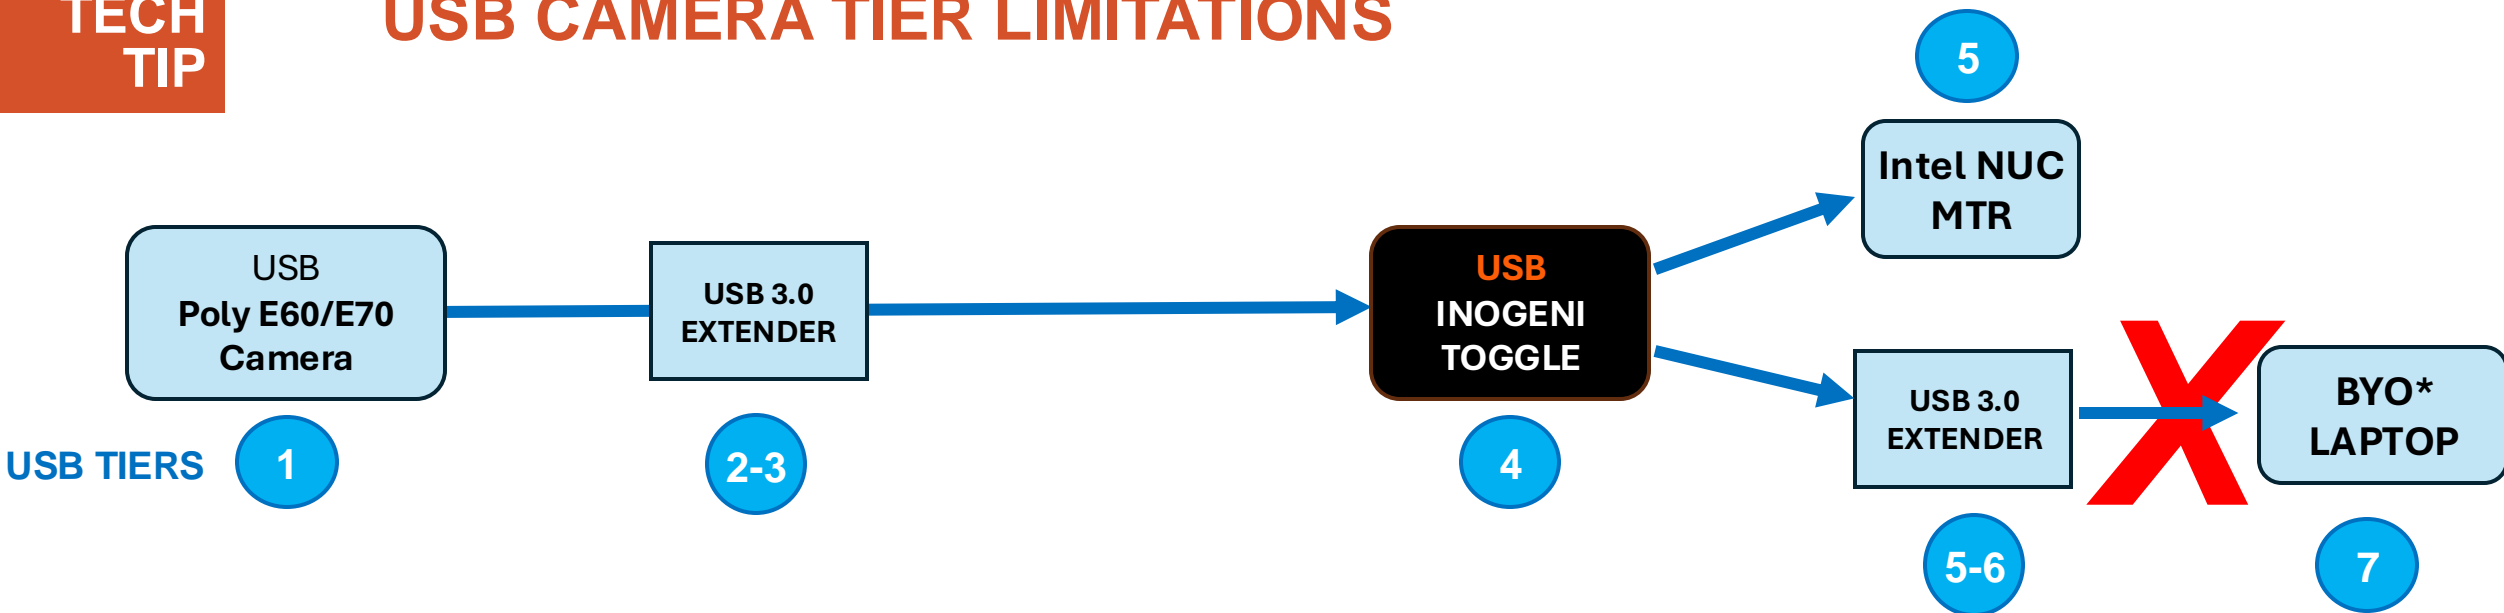

INOGENI

U-CAM

INOGENI + poly

- Poly G7500 or X70 CODECs
- 1x INOGENI U-CAM
- 1x Huddly Canvas

HUDDLY CANVAS WHITEBOARD CAMERA

USB 3.0 / 2.0

HDMI
4K

RESET USB TIERS WITH THE U-CAM

No
more
Tiers

USB CAMERA TIER LIMITATIONS

RESET USB CAMERA TIERS WITH THE U-CAM

USB TIERS

U-CAM Tier Reset

Key Considerations

- Limited Camera Control:** Intelligent camera features (speaker tracking, auto-framing) are not supported in Teams or Zoom.
- Device Visibility:** Some applications on the PC may not detect the end-camera when U-CAM is in the signal path.
- Compatibility Scope:** Works only with camera and audio devices—HID interfaces (e.g., touchscreen controls) are not translated.
- Clarification on Functionality:** U-CAM does not reset all USB tiers; it re-encodes video and audio into a new USB composite device.
- USB Output of U-CAM Limited to 1080p30