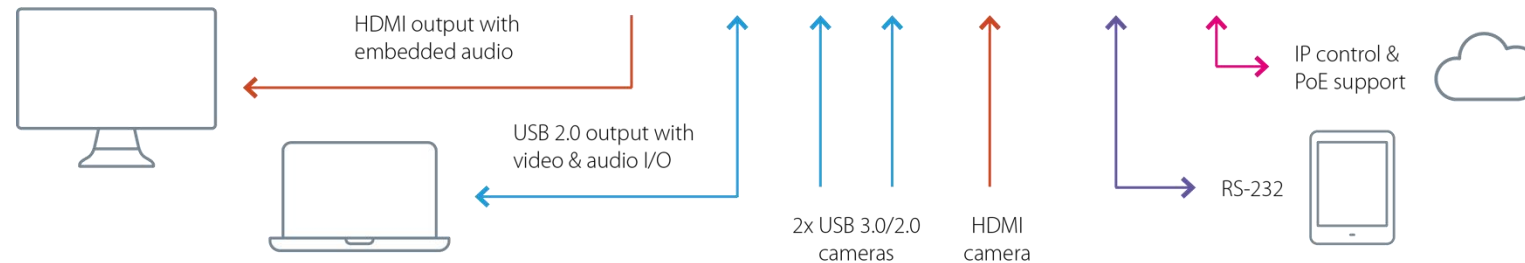

Supports videobars, USB cameras, and bidirectional audio

LEGEND