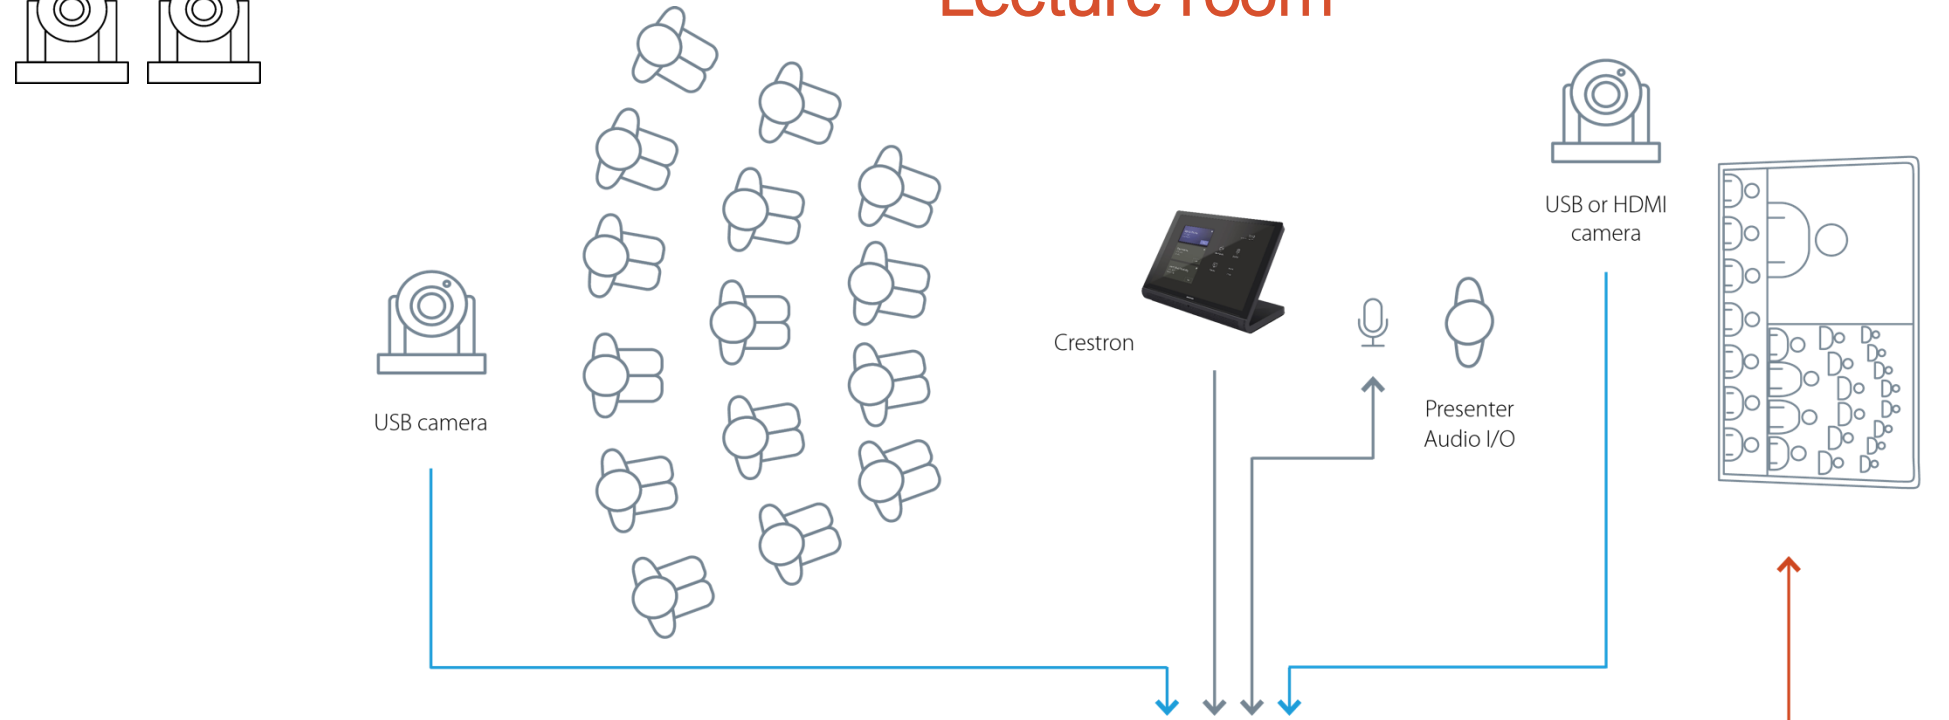

SHARE2U

Mix 2x USB 2.0 or HDMI camera to USB 3.0 and HDMI + PTZ control

Lecture room

Content in one stream to Poly or soft CODEC like Zoom or Teams

LEGEND