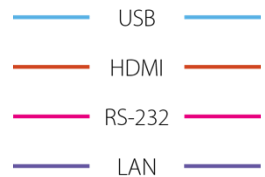

SHARE2U

Mix 2x USB 2.0 or HDMI camera to USB 3.0 and HDMI + PTZ control

LEGEND