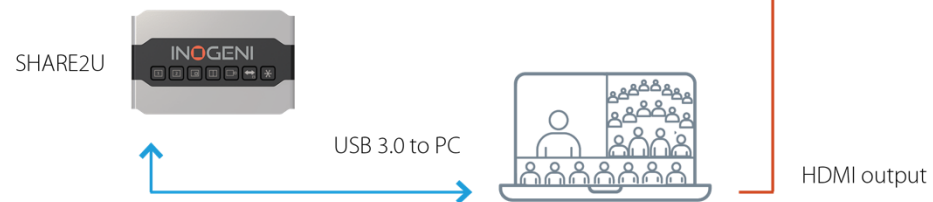

zoom Rooms

ClickShare

INOGENI