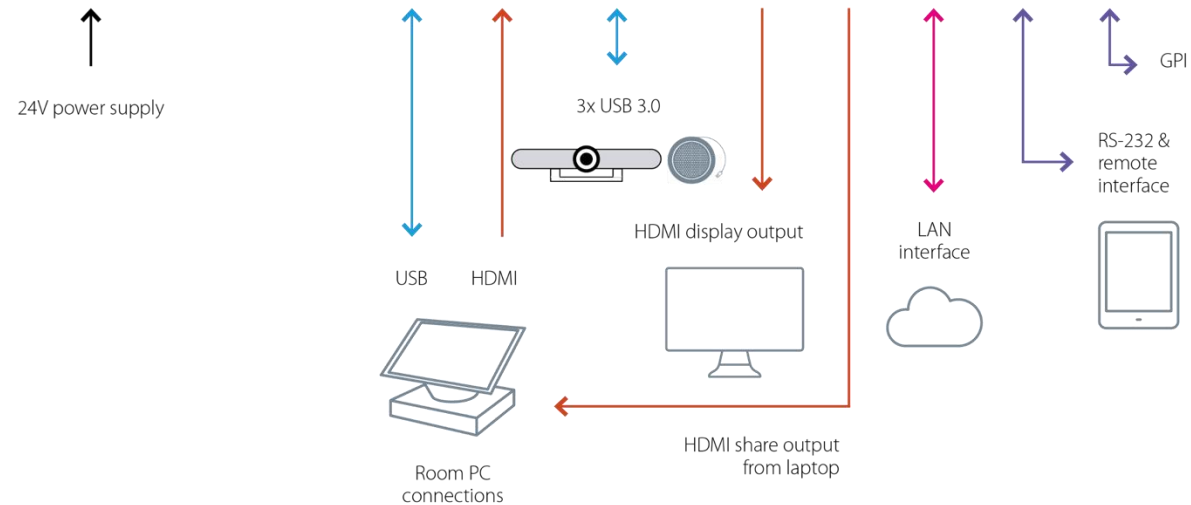

Under the table installation
Mounting hardware included

TOGGLE ROOMS

USB 3.0/HDMI devices to 2 PCs switcher

Switch button
Laptop hosts
the meeting

Power and charging status

With Poly Studio Room Kit with HP Mini Conferencing PC

USB/HDMI VIDEO CONFERENCE HOST SWITCHER

4K BYOD/BYOM for large room: 3 host switcher for USB/HDMI devices with an extension

TOGGLE ROOMS XT

HDBaseT: CAT6A extension of up to 70 m @ 4K30, 40m @ 4K60

HOST 1

HOST 2

HOST 3

IP CONTROL of the TOGGLE ROOMS & TOGGLE ROOMS XT

THE NEW MAESTRO LAN WEB PAGE

TOGGLE ROOMS

TOGGLE ROOMS XT

Room PC hub

Laptop hub