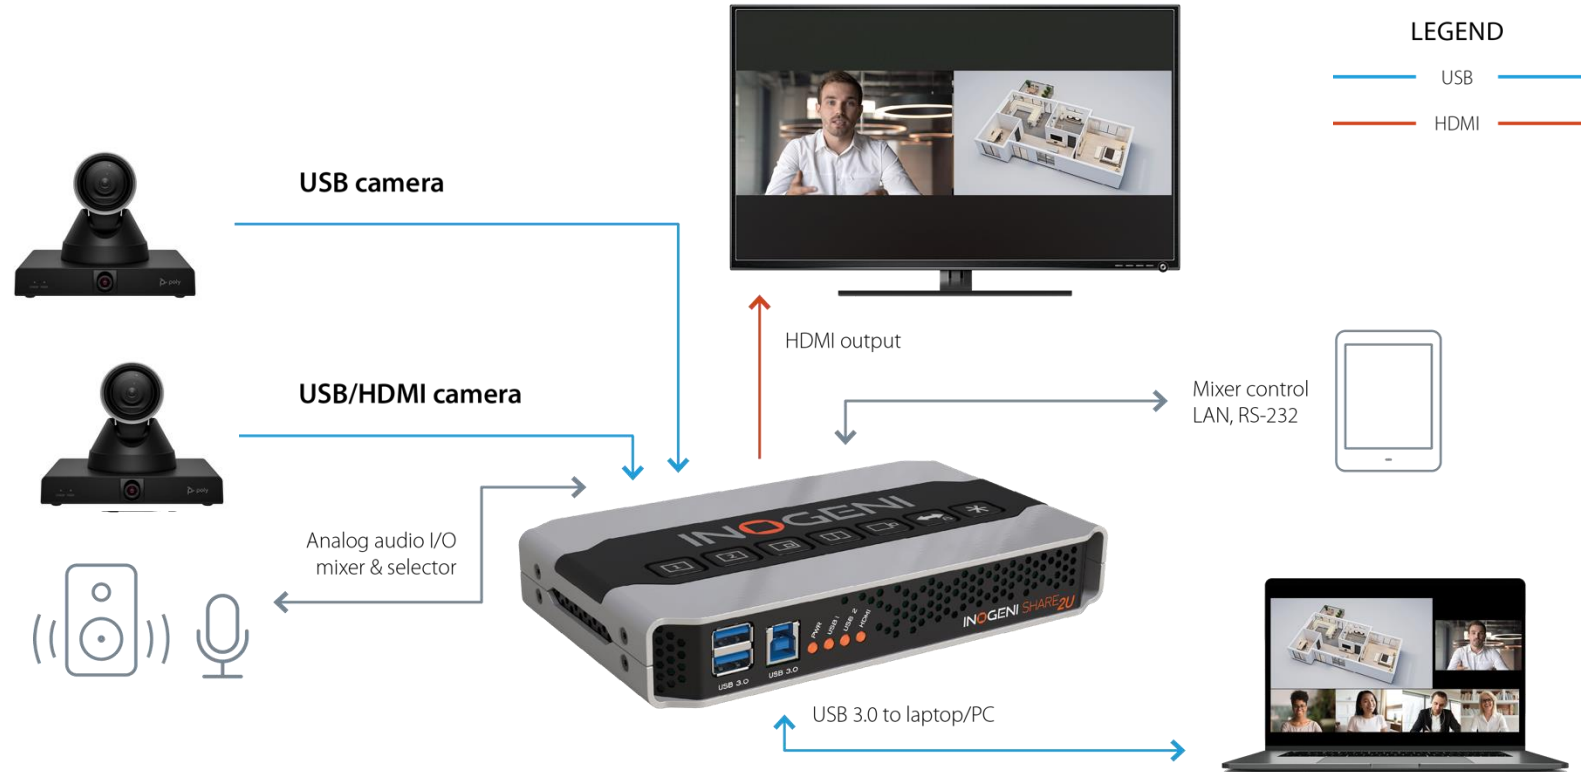

REMOTE

Control keypad of SHARE2/2U, CAM230 & CAM300

SHARE2U

Mix 2x USB 2.0 or HDMI camera
to USB 3.0 and HDMI + PTZ control

INOGENI

SHARE2U

Mix 2x USB 2.0 or HDMI camera to USB 3.0 and HDMI + PTZ control

Easy Plug & Go mixer for Picture-in-Picture in one video flow

- 2x USB 2.0 and 1x HDMI
- Audio I/O
- USB 3.0 output
- LAN/RS-232 control options
- Compatible by design with all apps

LEGEND

zoom Rooms

ClickShare

INOGENI

SHARE2U

Mix 2x USB 2.0 or HDMI camera to USB 3.0 and HDMI + PTZ control

2x USB 3.0 and 1x HDMI
camera switcher
to USB 2.0 or HDMI

CAM230

2x USB 3.0 + 1x HDMI camera switcher to USB 2.0 or HDMI

Easy Plug&Go camera switcher

- Seamless switch between 2x USB 3.0/2.0 and 1x HDMI sources
- Simultaneous HDMI & USB 2.0 output
- USB/HDMI embedded audio
- LAN/RS-232 control options
- PTZ controls
- Powered by PoE
- Compatible by design with all apps

- USB 3.2 Gen 1. Backward compatible with USB 3.1 Gen 1/3.0/2.0
- 4K video camera and audio extender enables SuperSpeed connections.
- Reliable long-distance USB camera extension maintains high-quality, uncompressed video.
- DEVICE ports: 3x USB3 (5Gbps) (2x USB-A and 1x USB-C).
- PC HOST port: lockable USB-C (5Gbps) connector.
- LINK: Up to 100 m/330 ft over a single CAT6A cable.
- Powered by either PC HOST or DEVICE.
- RS-232 extension for VISCA or control.
- TAA compliant and made in Canada.