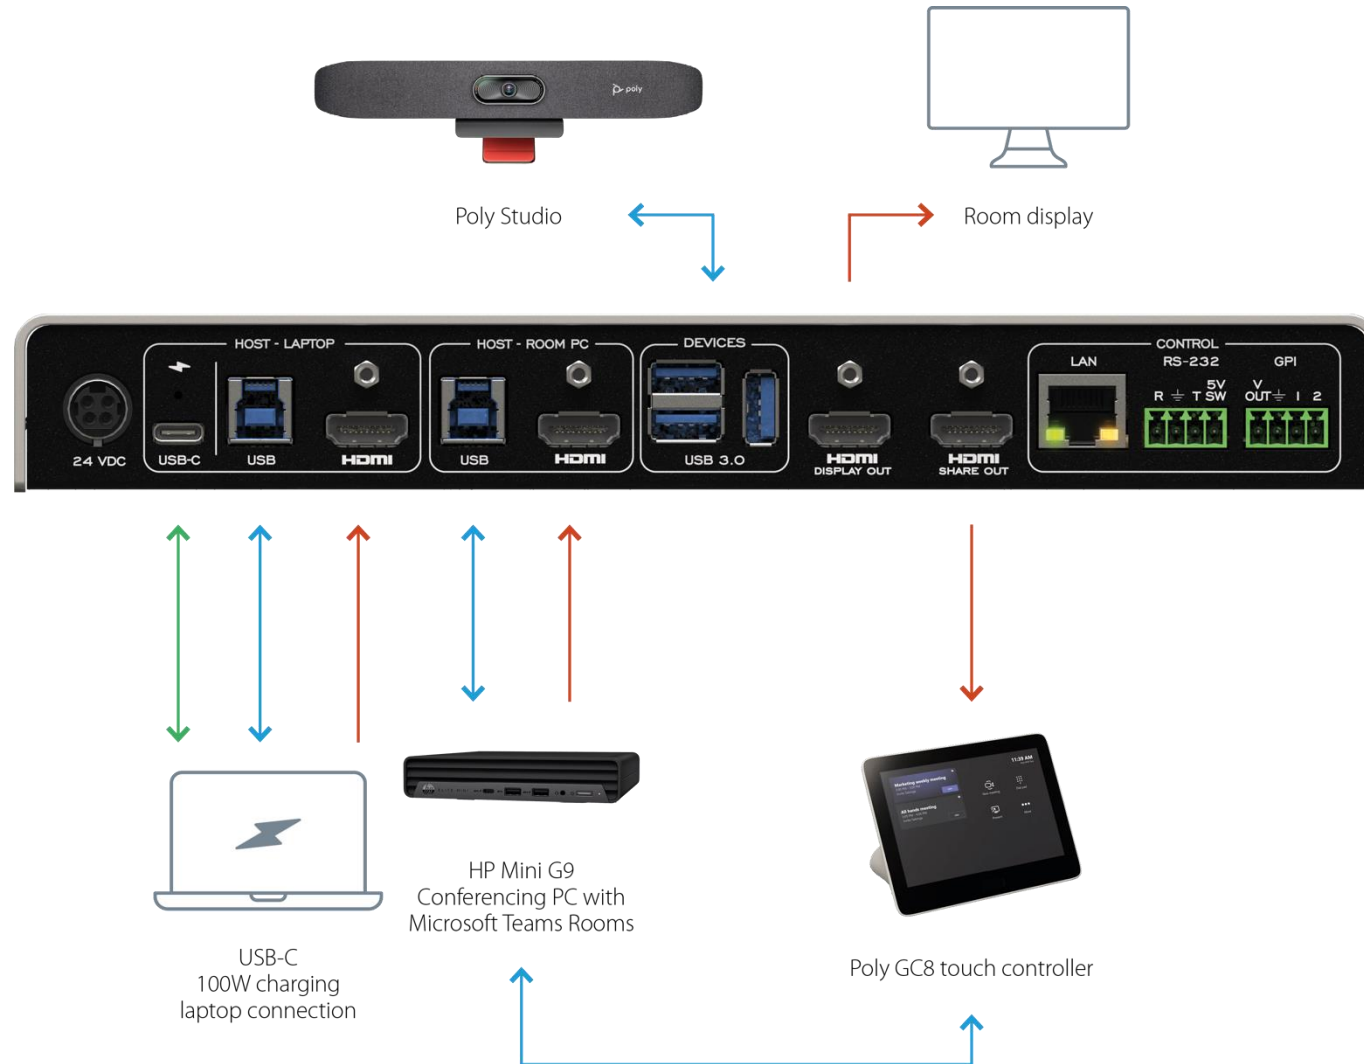

4K BYOD/BYOM: 3x USB 3.0, HDMI display and share outputs to 2 PCs switcher

Own the room! With one USB-C cable

- 1.8-meter USB-C cable included
- USB-C solutions tested up to 10 meters
- Over 10 meters: an INOGENI solution will be developed for summer 2024 release

Under the table installation
Mounting hardware included

TOGGLE ROOMS

USB 3.0/HDMI devices to 2 PCs switcher

Switch button
Laptop hosts
the meeting

Power and charging status

With Poly Studio Room Kit with HP Mini Conferencing PC

INOGENI

Your laptop owns any video conference room!

NEW TOGGLE ROOMS XT

BYOD/BYOM 3 host switcher

For 5x USB devices with one USB-C – 100W

Now in stock!

INOGENI

NEW TOGGLE ROOMS XT

USB/HDMI VIDEO CONFERENCE HOST SWITCHER

4K BYOD/BYOM for large room: 3 host switcher for USB/HDMI devices with an extension

TOGGLE ROOMS XT

HDBaseT: CAT6A extension of up to 70 m @ 4K30, 40m @ 4K60

HOST 1