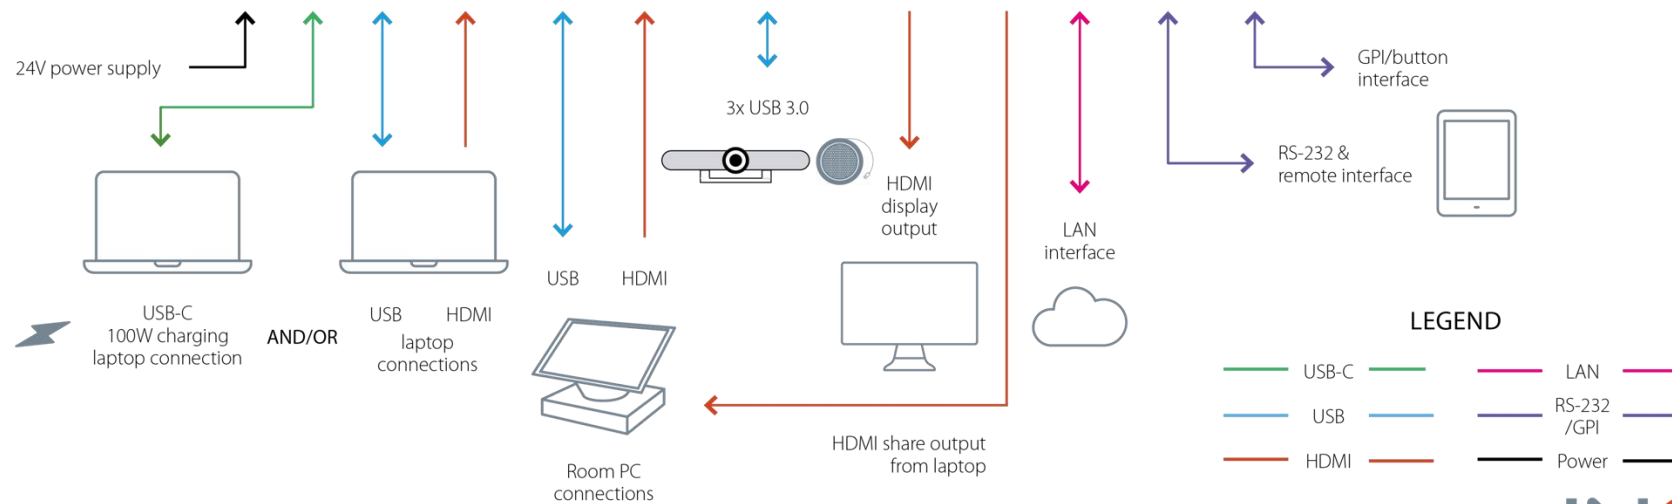

4K BYOD/BYOM: 3x USB 3.0, HDMI display and share outputs to 2 PCs switcher

Own the room! With one USB-C cable

- 1.8-meter USB-C cable included
- USB-C solutions tested up to 10 meters
- Over 10 meters: an INOGENI solution will be developed for summer 2024 release

Under the table installation
Mounting hardware included

TOGGLE ROOMS

USB 3.0/HDMI devices to 2 PCs switcher

Switch button
Laptop hosts
the meeting

Power and charging status

With Poly Studio Room Kit with HP Mini Conferencing PC