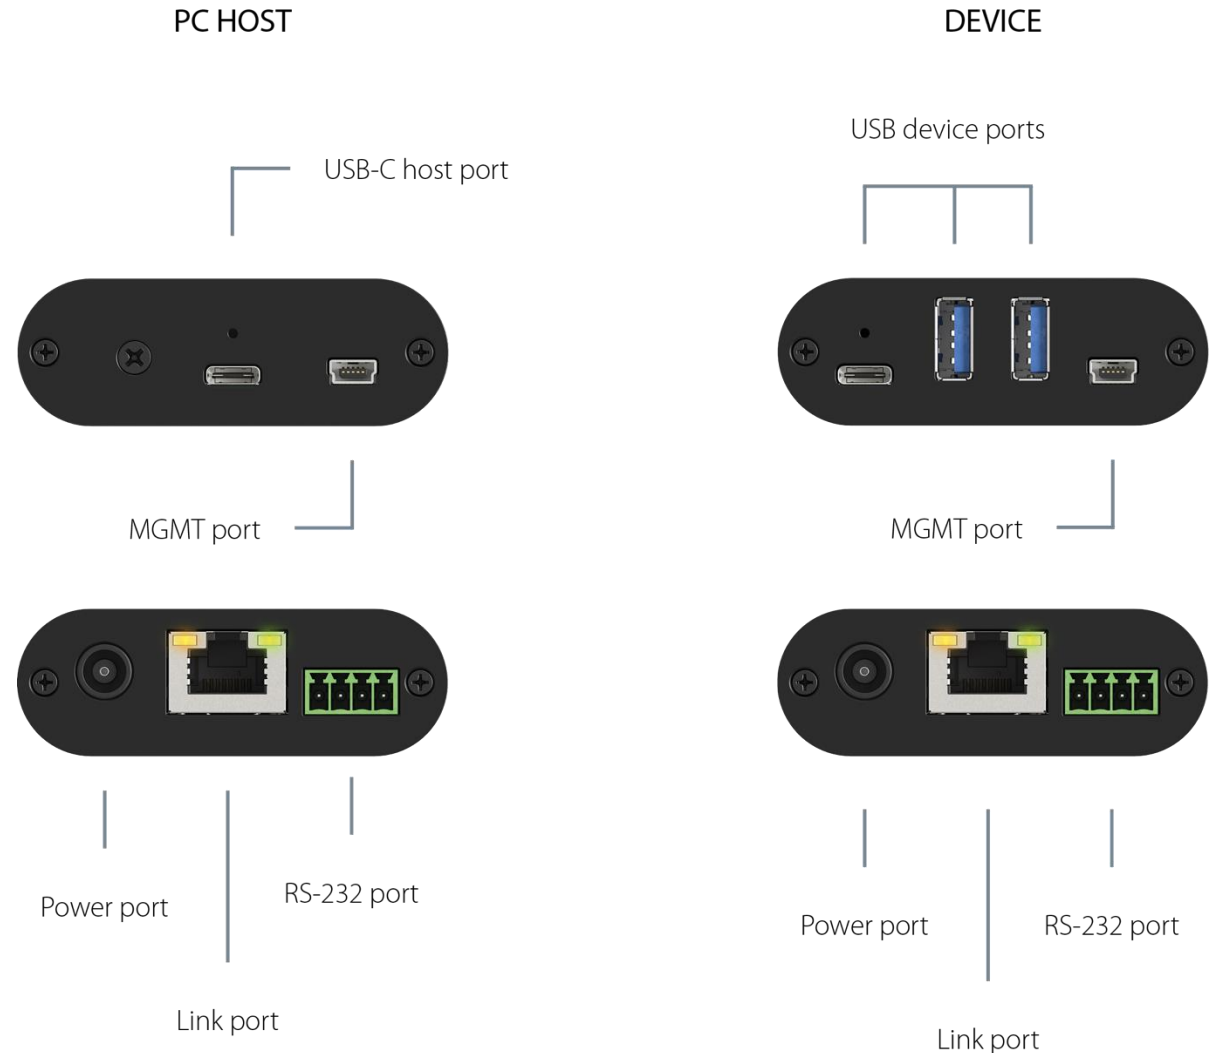

zoom Rooms

ClickShare

INOGENI

U-BRIDGE 3

NEW USB 3 EXTENDER

Device

PC Host

INOGENI

NEW
U-BRIDGE 3
USB EXTENDER

USB 3.0
multi-device extender

U-BRIDGE 3

NEW USB 3 EXTENDER

Extend USB 3.0 up to 100 m / 330 ft
over a single CAT6A cable.

U-BRIDGE 3

NEW USB 3 EXTENDER

USB 3.0 Multi-device extender

- USB 3.2 Gen 1. Backward compatible with USB 3.1 Gen 1/3.0/2.0
- 4K video camera and audio extender enables SuperSpeed connections.
- Reliable long-distance USB camera extension maintains high-quality, uncompressed video.
- DEVICE ports: 3x USB3 (5Gbps) (2x USB-A and 1x USB-C).
- PC HOST port: lockable USB-C (5Gbps) connector.
- LINK: Up to 100 m/330 ft over a single CAT6A cable.
- Powered by either PC HOST or DEVICE.
- RS-232 extension for VISCA or control.
- TAA compliant and made in Canada.