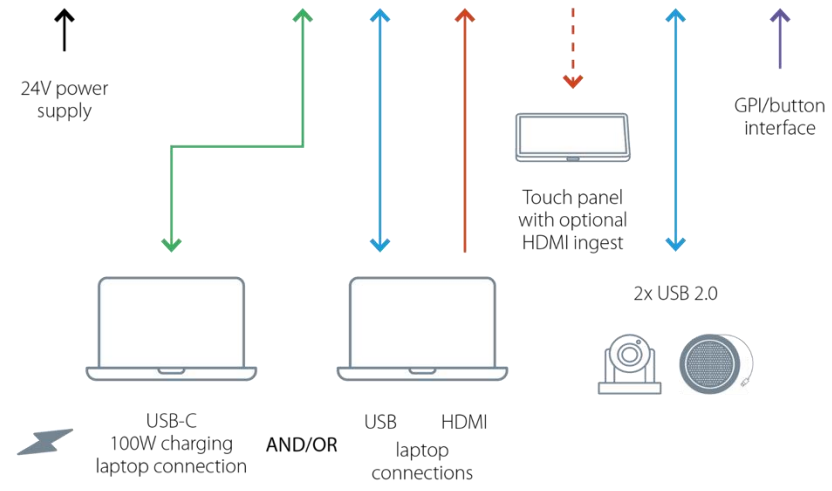

USB/HDMI VIDEO CONFERENCE HOST SWITCHER

4K BYOD/BYOM for large room: 3 host switcher for USB/HDMI devices with an extension

TOGGLE ROOMS XT

HDBaseT: CAT6A extension of up to 70 m @ 4K30, 40m @ 4K60

HOST 1

HOST 2

HOST 3

IP CONTROL of the TOGGLE ROOMS & TOGGLE ROOMS XT

THE NEW MAESTRO LAN WEB PAGE

TOGGLE ROOMS

TOGGLE ROOMS XT

Room PC hub

Laptop hub