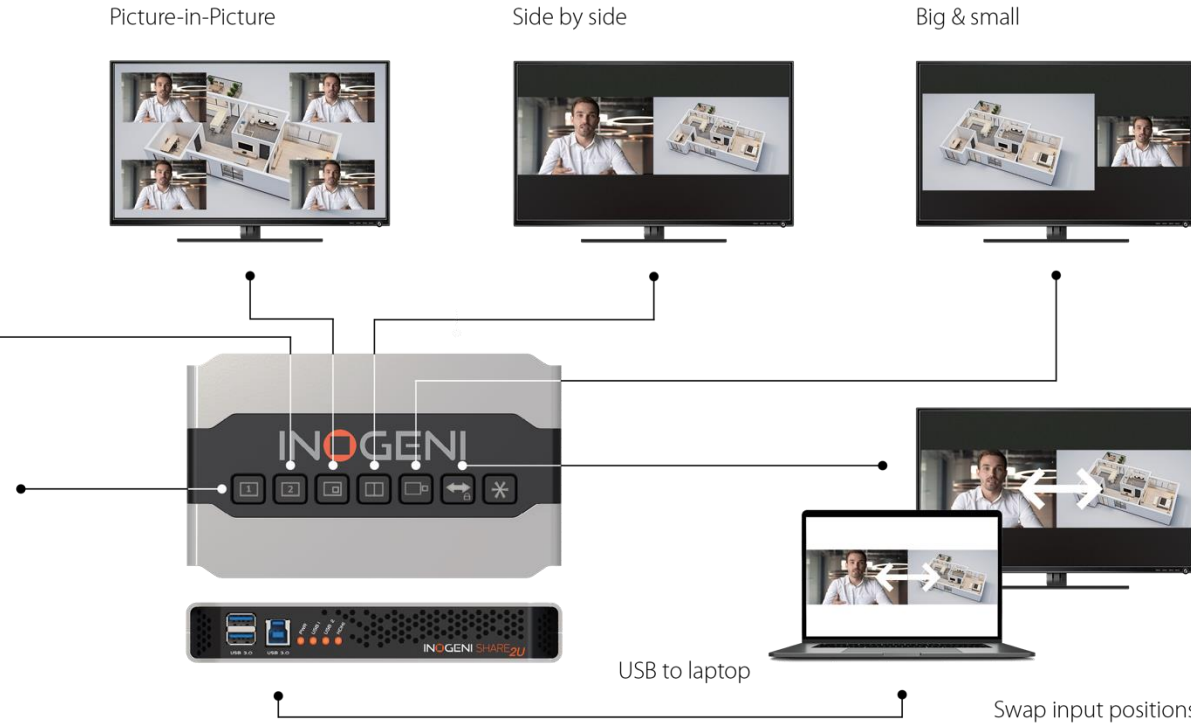

- 2x USB 2.0 and 1x HDMI
- Audio I/O
- USB 3.0 output
- LAN/RS-232 control options
- Compatible by design with all apps

LEGEND

zoom Rooms

ClickShare

INOGENI

SHARE2U

Mix 2x USB 2.0 or HDMI camera to USB 3.0 and HDMI + PTZ control

Energize your videoconference and classroom presentations

Full cam 2

Picture-in-Picture

Side by side

Big & small

Full cam 1

SHARE2U

Mix 2x USB 2.0 or HDMI camera to USB 3.0 and HDMI + PTZ control

LEGEND

Setup

INOGENI & POLY

- Poly G7500 CODEC
- INOGENI SHARE2U
- 2x Poly Studio E60 USB cameras
- 1x generic HDMI camera

Ability to mix and switch between cameras seamlessly

SHARE2U

Mix 2x USB 2.0 or HDMI camera to USB 3.0 and HDMI + PTZ control

2x USB 3.0 and 1x HDMI
camera switcher
to USB 2.0 or HDMI

CAM230

2x USB 3.0 + 1x HDMI camera switcher to USB 2.0 or HDMI

Easy Plug&Go camera switcher

- Seamless switch between 2x USB 3.0/2.0 and 1x HDMI sources
- Simultaneous HDMI & USB 2.0 output
- USB/HDMI embedded audio
- LAN/RS-232 control options
- PTZ controls
- Powered by PoE
- Compatible by design with all apps