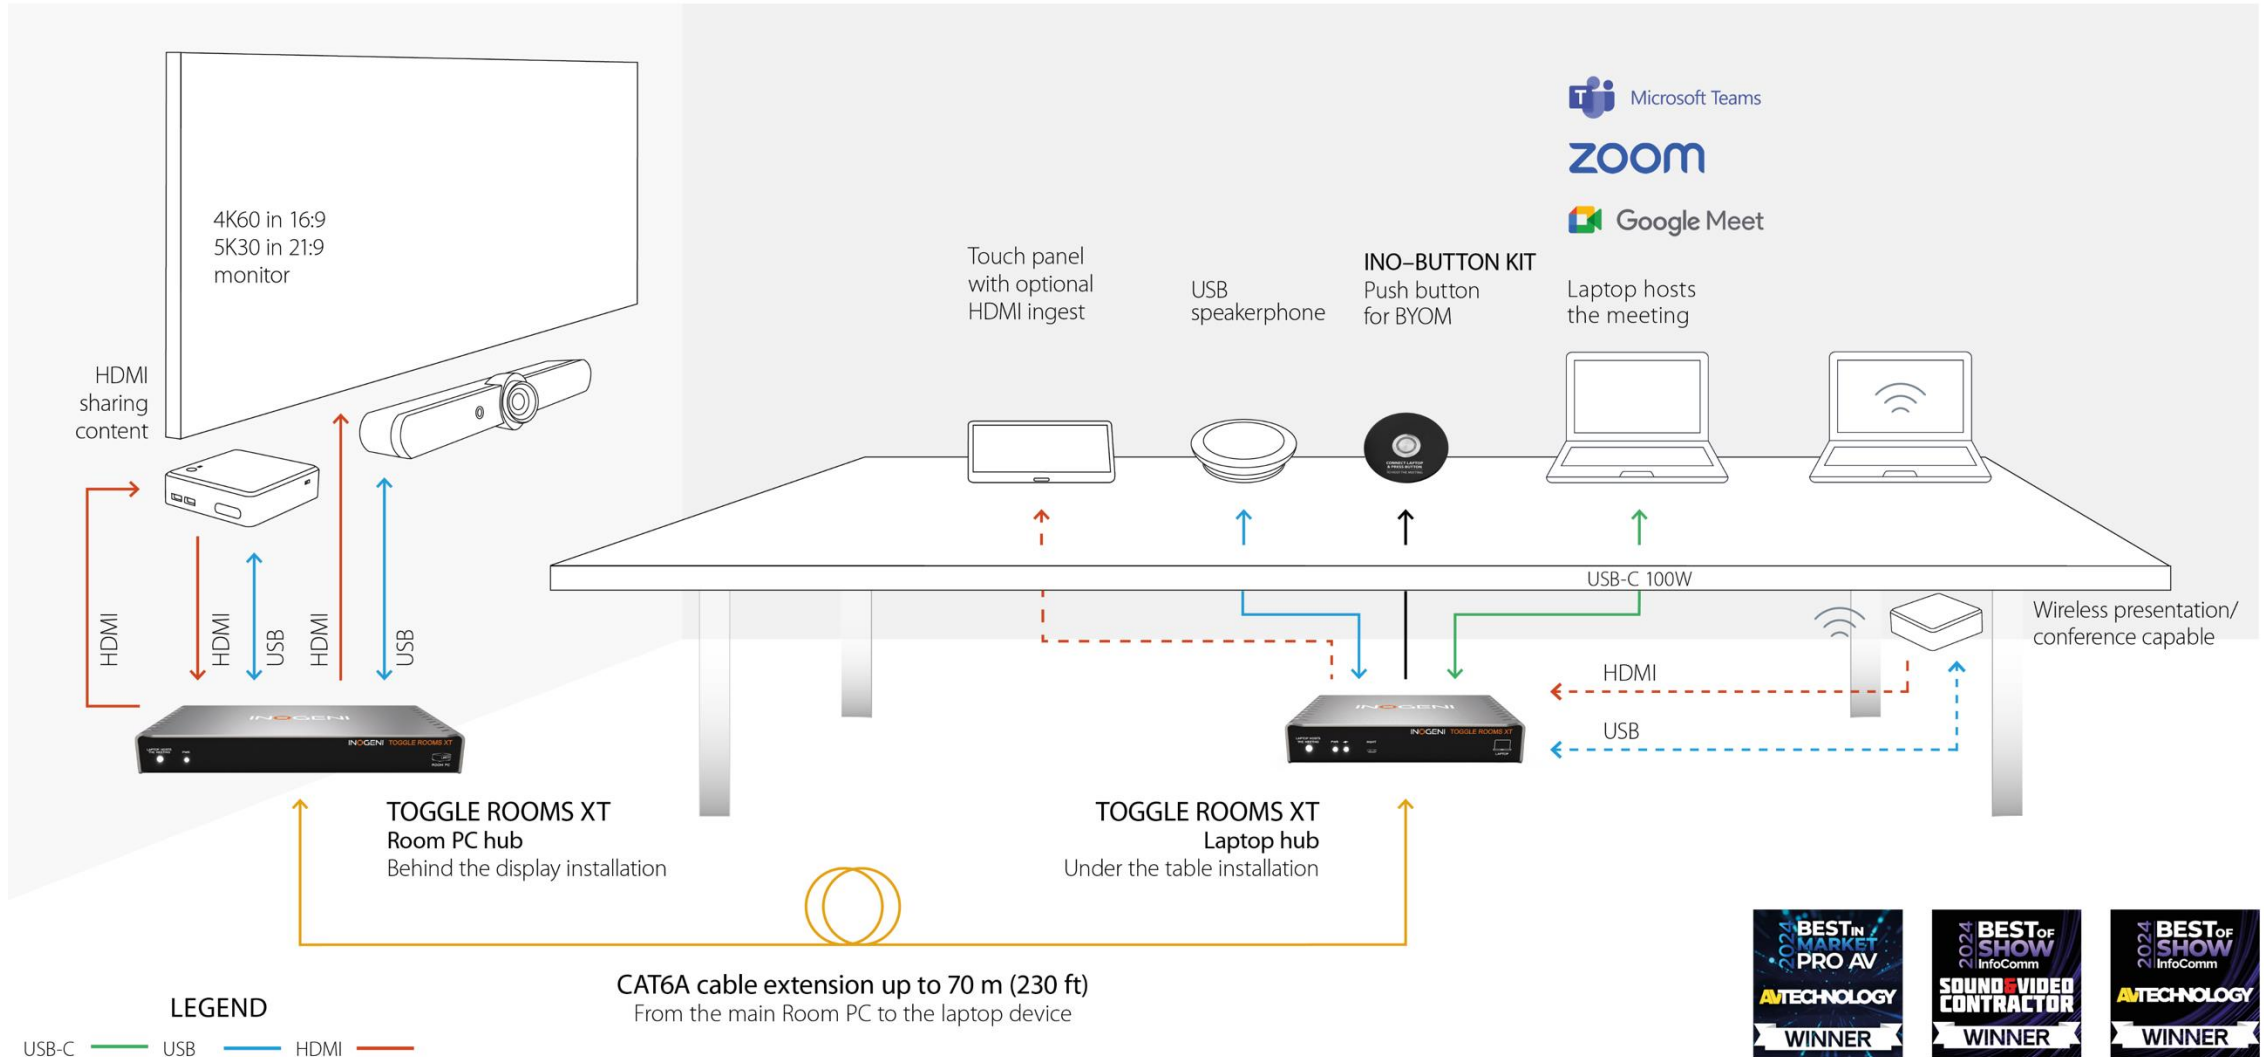

4K BYOD/BYOM: 3x USB 3.0, HDMI display and share outputs to 2 PCs switcher

Own the room! With one USB-C cable

- 1.8-meter USB-C cable included
- USB-C solutions tested up to 10 meters
- Over 10 meters: an INOGENI solution will be developed for summer 2024 release

Under the table installation
Mounting hardware included

TOGGLE ROOMS

USB 3.0/HDMI devices to 2 PCs switcher

Switch button
Laptop hosts
the meeting

Power and charging status

With Poly Studio Room Kit with HP Mini Conferencing PC

INOGENI

Your laptop owns any video conference room!

NEW TOGGLE ROOMS XT

BYOD/BYOM 3 host switcher

For 5x USB devices with one USB-C – 100W

Now in stock!

INOGENI

NEW TOGGLE ROOMS XT

USB/HDMI VIDEO CONFERENCE HOST SWITCHER

4K BYOD/BYOM for large room: 3 host switcher for USB/HDMI devices with an extension

TOGGLE ROOMS XT

HDBaseT: CAT6A extension of up to 70 m @ 4K30, 40m @ 4K60

HOST 1