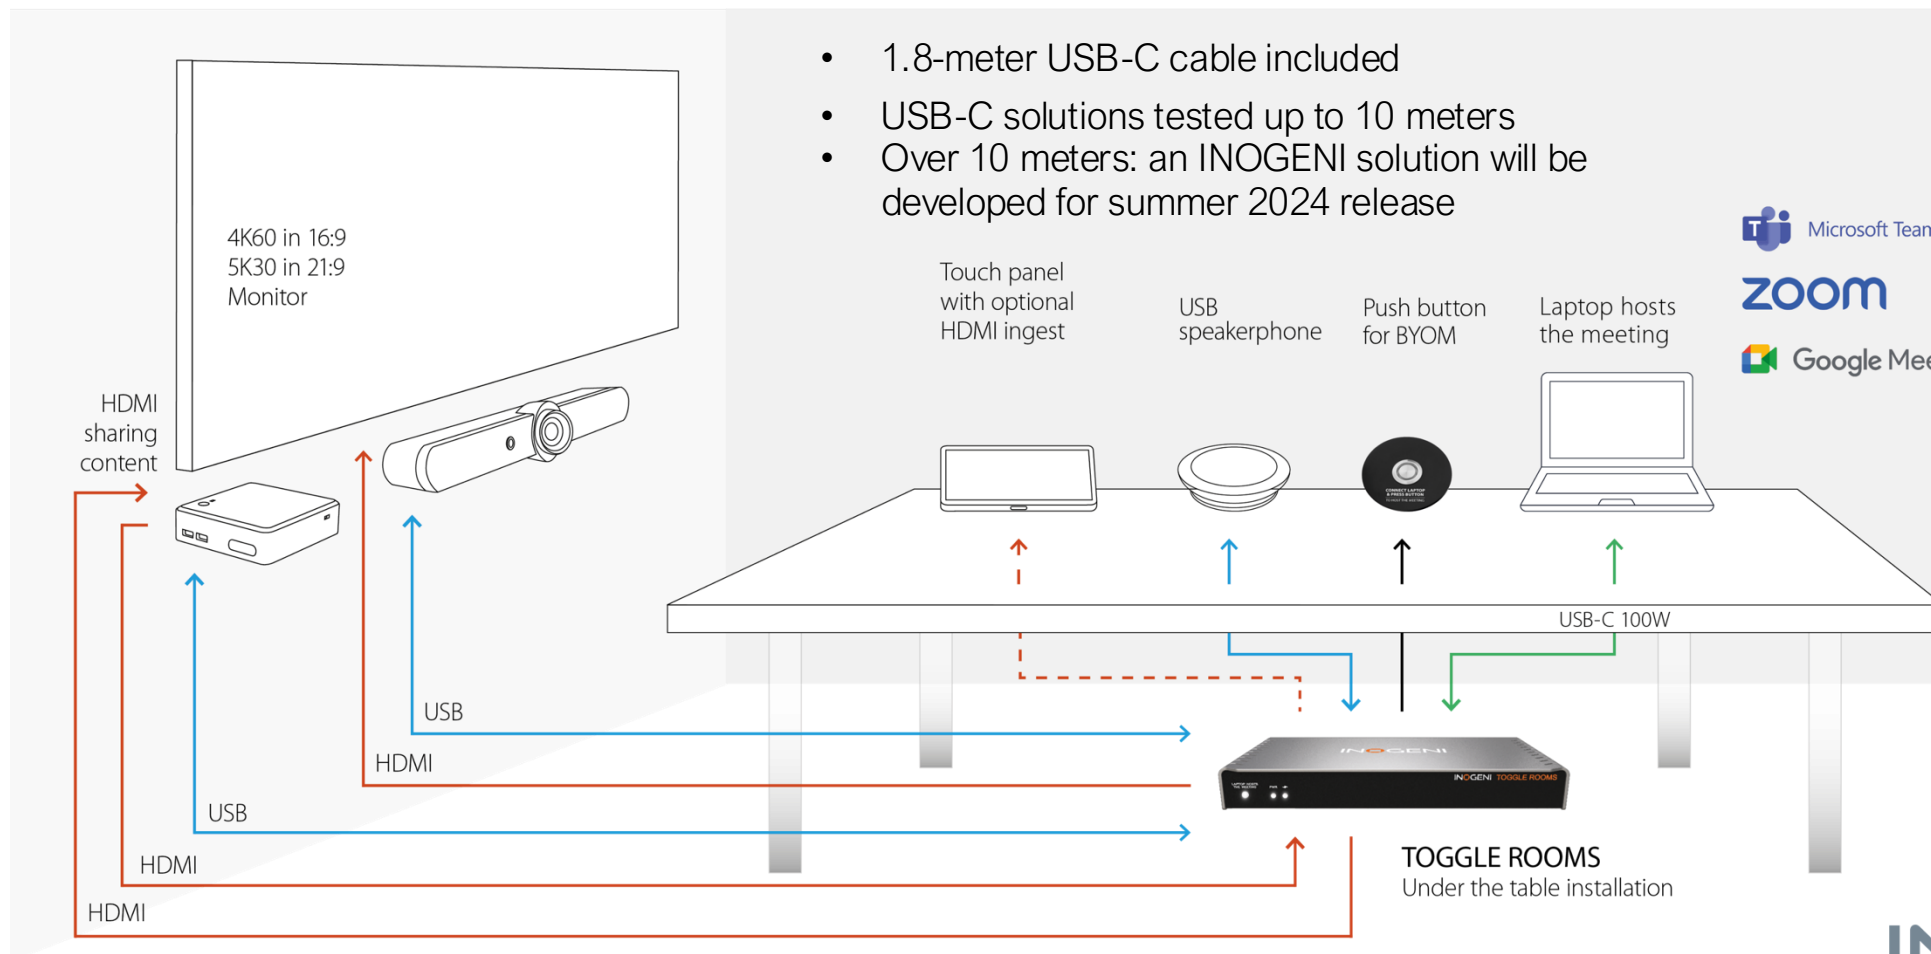

zoom Rooms

INOGENI

NEW TOGGLE ROOMS

Own the room!

BYOD/BYOM switcher

One USB-C cable – 100W

NEW TOGGLE ROOMS

USB/HDMI VIDEOCONFERENCE HOST SWITCHER

4K BYOD/BYOM: 3x USB 3.0, HDMI display and share outputs to 2 PCs switcher

Own the room! With one USB-C cable

- 1.8-meter USB-C cable included
- USB-C solutions tested up to 10 meters
- Over 10 meters: an INOGENI solution will be developed for summer 2024 release

Under the table installation
Mounting hardware included

TOGGLE ROOMS

USB 3.0/HDMI devices to 2 PCs switcher

Switch button
Laptop hosts
the meeting

Power and charging status

With Poly Studio Room Kit with HP Mini Conferencing PC