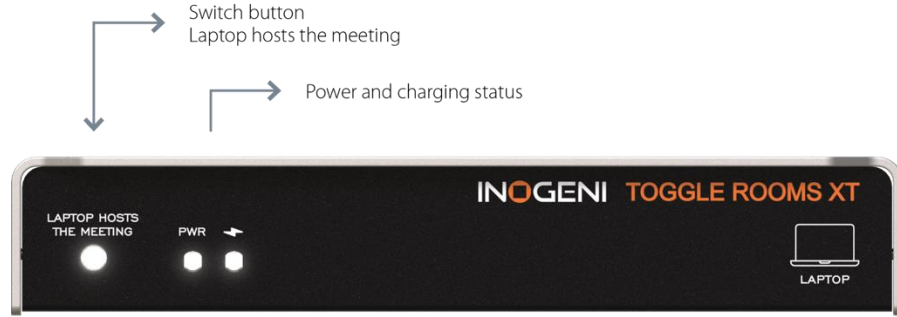

Under the table installation
Mounting hardware included

TOGGLE ROOMS

USB 3.0/HDMI devices to 2 PCs switcher

Switch button
Laptop hosts
the meeting

Power and charging status

With Poly Studio Room Kit with HP Mini Conferencing PC

INOGENI

Your laptop owns any video conference room!

NEW TOGGLE ROOMS XT

BYOD/BYOM 3 host switcher

For 5x USB devices with one USB-C – 100W

Now in stock!

INOGENI

NEW TOGGLE ROOMS XT

USB/HDMI VIDEO CONFERENCE HOST SWITCHER

4K BYOD/BYOM for large room: 3 host switcher for USB/HDMI devices with an extension

TOGGLE ROOMS XT

HDBaseT: CAT6A extension of up to 70 m @ 4K30, 40m @ 4K60

HOST 1

HOST 2

HOST 3

IP CONTROL of the TOGGLE ROOMS & TOGGLE ROOMS XT

THE NEW MAESTRO LAN WEB PAGE

TOGGLE ROOMS

TOGGLE ROOMS XT

Room PC hub

Laptop hub