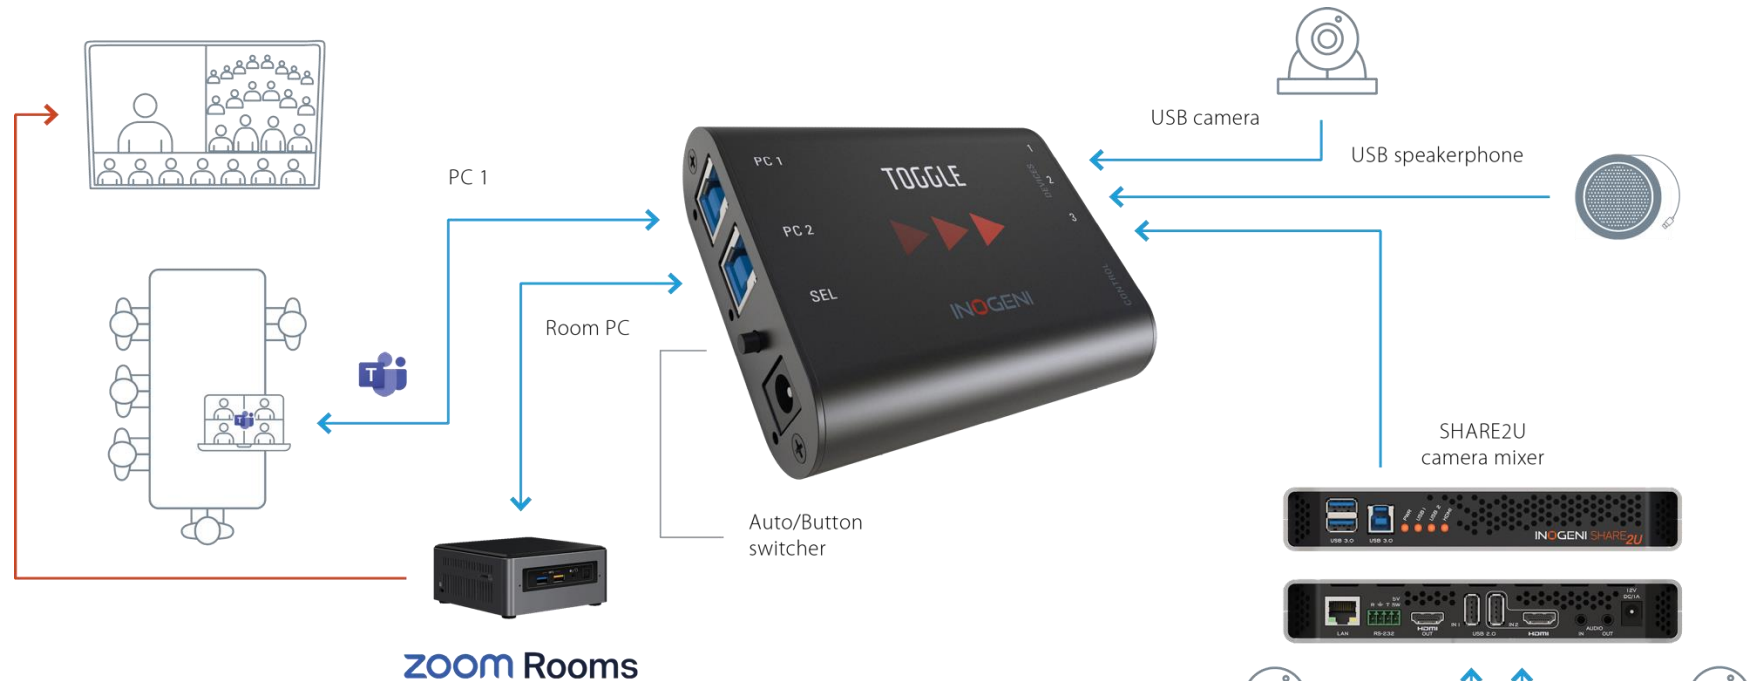

2x USB 3.0 and 1x HDMI
camera switcher
to USB 2.0 or HDMI

CAM230

2x USB 3.0 + 1x HDMI camera switcher to USB 2.0 or HDMI

Easy Plug&Go camera switcher

- Seamless switch between 2x USB 3.0/2.0 and 1x HDMI sources
- Simultaneous HDMI & USB 2.0 output
- USB/HDMI embedded audio
- LAN/RS-232 control options
- PTZ controls
- Powered by PoE
- Compatible by design with all apps

LEGEND

TOGGLE UCC switchers

TOGGLE

USB BYOM switcher with dual camera mixer

LEGEND

RS-232 control
3x USB 3.0/2.0

USB Host Switch

- Auto-switch
- Controllable by RS-232 & GPI

zoom Rooms

INOGENI

NEW TOGGLE ROOMS

Own the room!

BYOD/BYOM switcher

One USB-C cable – 100W

NEW TOGGLE ROOMS

USB/HDMI VIDEOCONFERENCE HOST SWITCHER

4K BYOD/BYOM: 3x USB 3.0, HDMI display and share outputs to 2 PCs switcher

Own the room! With one USB-C cable

- 1.8-meter USB-C cable included
- USB-C solutions tested up to 10 meters
- Over 10 meters: an INOGENI solution will be developed for summer 2024 release