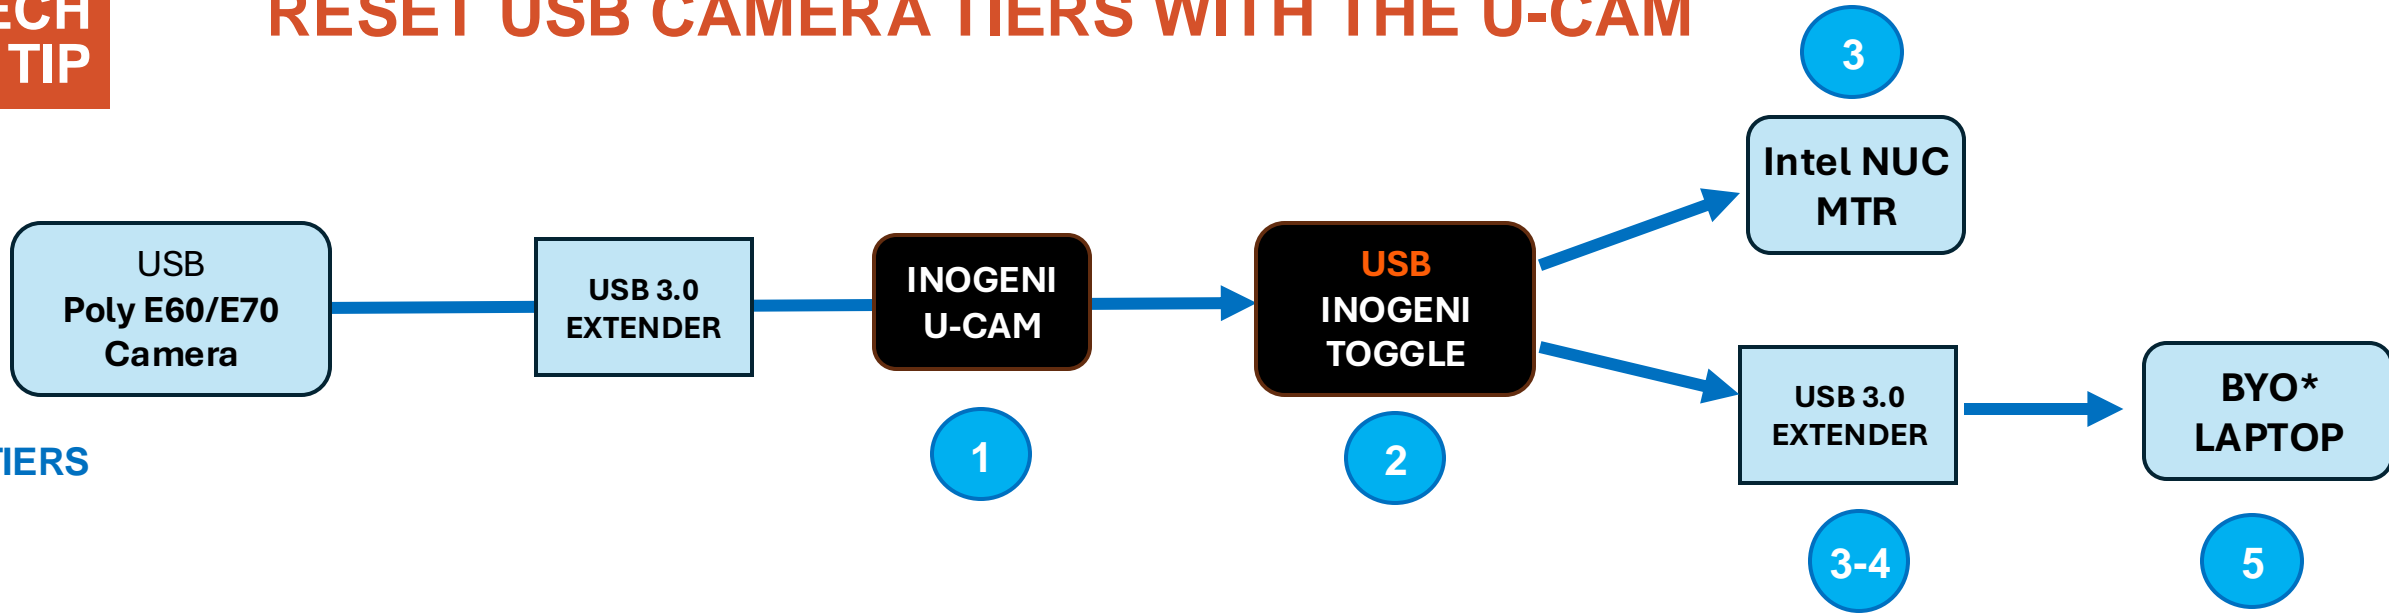

USB 3.0/2.0 Capture cards & Converters

zoom
Certified

zoom
Certified

zoom
Certified

zoom
Certified

INOGENI

U-CAM

USB camera & audio
to HDMI converter

INOGENI

U-CAM

INOGENI + poly

- Poly G7500 or X70 CODECs
- 1x INOGENI U-CAM
- 1x Huddly Canvas

HUDDLY CANVAS WHITEBOARD CAMERA

USB 3.0 / 2.0

HDMI
4K

RESET USB TIERS WITH THE U-CAM

No
more
Tiers

USB CAMERA TIER LIMITATIONS

RESET USB CAMERA TIERS WITH THE U-CAM

USB TIERS

U-CAM Tier Reset

Key Considerations

- Limited Camera Control:** Intelligent camera features (speaker tracking, auto-framing) are not supported in Teams or Zoom.
- Device Visibility:** Some applications on the PC may not detect the end-camera when U-CAM is in the signal path.
- Compatibility Scope:** Works only with camera and audio devices—HID interfaces (e.g., touchscreen controls) are not translated.
- Clarification on Functionality:** U-CAM does not reset all USB tiers; it re-encodes video and audio into a new USB composite device.
- USB Output of U-CAM Limited to 1080p30

- USB 3.2 Gen 1. Backward compatible with USB 3.1 Gen 1/3.0/2.0
- 4K video camera and audio extender enables SuperSpeed connections.
- Reliable long-distance USB camera extension maintains high-quality, uncompressed video.
- DEVICE ports: 3x USB3 (5Gbps) (2x USB-A and 1x USB-C).
- PC HOST port: lockable USB-C (5Gbps) connector.
- LINK: Up to 100 m/330 ft over a single CAT6A cable.
- Powered by either PC HOST or DEVICE.
- RS-232 extension for VISCA or control.
- TAA compliant and made in Canada.