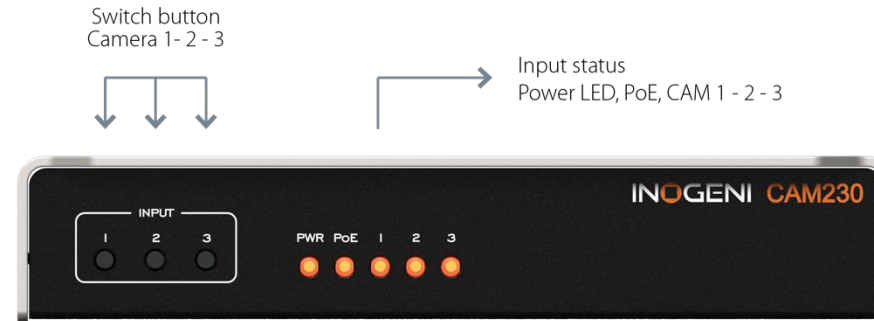

zoom Rooms

ClickShare

INOGENI

CAM230

2x USB 3.0 + 1x HDMI camera selector to USB 2.0 or HDMI

MSRP \$895.00

Stock available now!

Supports videobars, USB cameras, and bidirectional audio

LEGEND

TOGGLE UCC switchers

TOGGLE

USB BYOM switcher with dual camera mixer

LEGEND

RS-232 control
3x USB 3.0/2.0

USB Host Switch

- Auto-switch
- Controllable by RS-232 & GPI