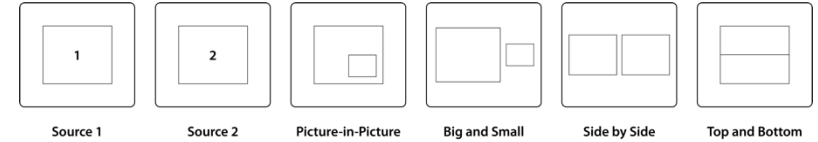

REMOTE

Control keypad of SHARE2/2U, CAM230 & CAM300

SHARE2U

Mix 2x USB 2.0 or HDMI camera
to USB 3.0 and HDMI + PTZ control

INOGENI

SHARE2U

Mix 2x USB 2.0 or HDMI camera to USB 3.0 and HDMI + PTZ control

Easy Plug & Go mixer for Picture-in-Picture in one video flow