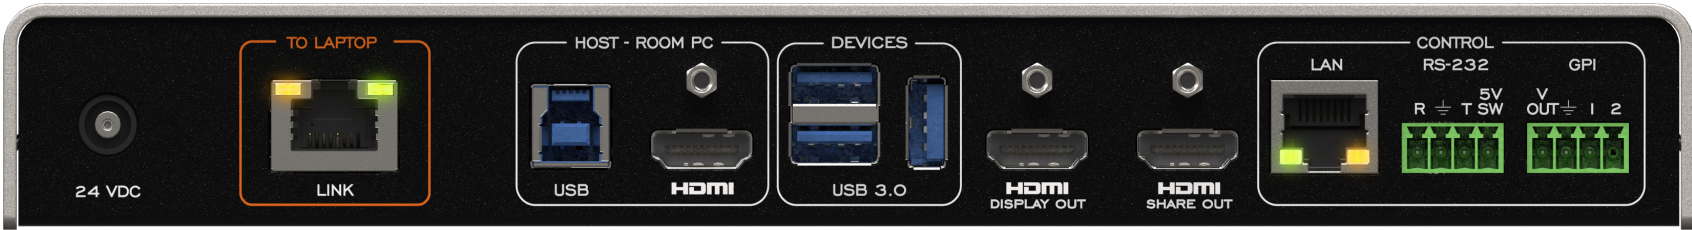

Laptop connection

Lenovo IP controller

Lenovo ThinkSmart Core

LEGEND

- USB-C —
- USB —
- HDMI —
- HDBT —

TOGGLE ROOMS XT with Logitech Rally Bar Medium Room System with PC

LEGEND

USB-C — USB — HDMI — HDBT —

TOGGLE ROOMS XT with Logitech Rally (Camera, Speaker, Mic Pod and Tap) for Large Room System with Intel NUC

LEGEND

- USB-C ————
- USB ————
- HDMI ————
- HDBT ————

TOGGLE ROOMS XT with Logitech Rally Bar camera in appliance for Room PC host.

TOGGLE ROOMS XT with Logitech Rally Bar camera in appliance for Room PC host with INO-BUTTON KIT.

CAT6A cable extension up to 70 m (230 ft)
 From the main Room PC to the laptop device

Room display
 4K60 in 16:9 and 5K30 in 21:9