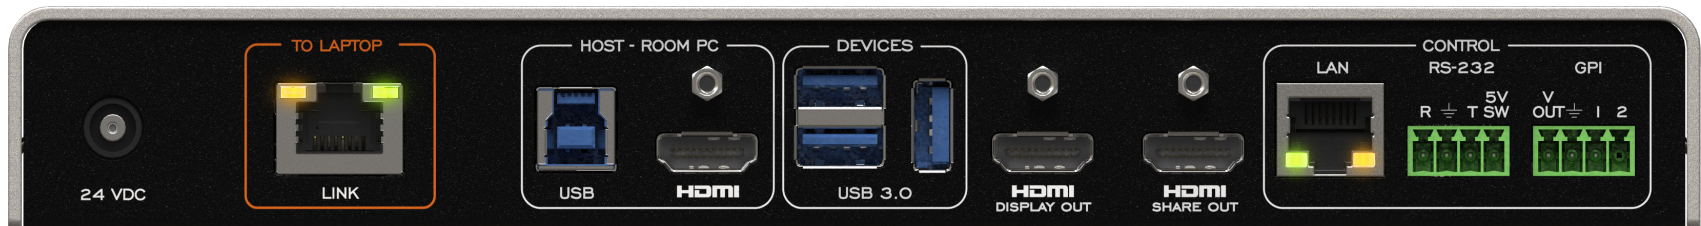

Laptop connection

Lenovo IP controller

Lenovo ThinkSmart Core

LEGEND

- USB-C —
- USB —
- HDMI —
- HDBT —

TOGGLE ROOMS XT with Logitech Rally Bar Medium Room System with PC

LEGEND

USB-C — USB — HDMI — HDBT —

TOGGLE ROOMS XT with Logitech Rally (Camera, Speaker, Mic Pod and Tap) for Large Room System with Intel NUC

LEGEND

- USB-C ————
- USB ————
- HDMI ————
- HDBT ————

TOGGLE ROOMS XT with Logitech Rally Bar camera in appliance for Room PC host.

TOGGLE ROOMS XT with Logitech Rally Bar camera in appliance for Room PC host with INO-BUTTON KIT.

CAT6A cable extension up to 70 m (230 ft)
 From the main Room PC to the laptop device

Room display
 4K60 in 16:9 and 5K30 in 21:9