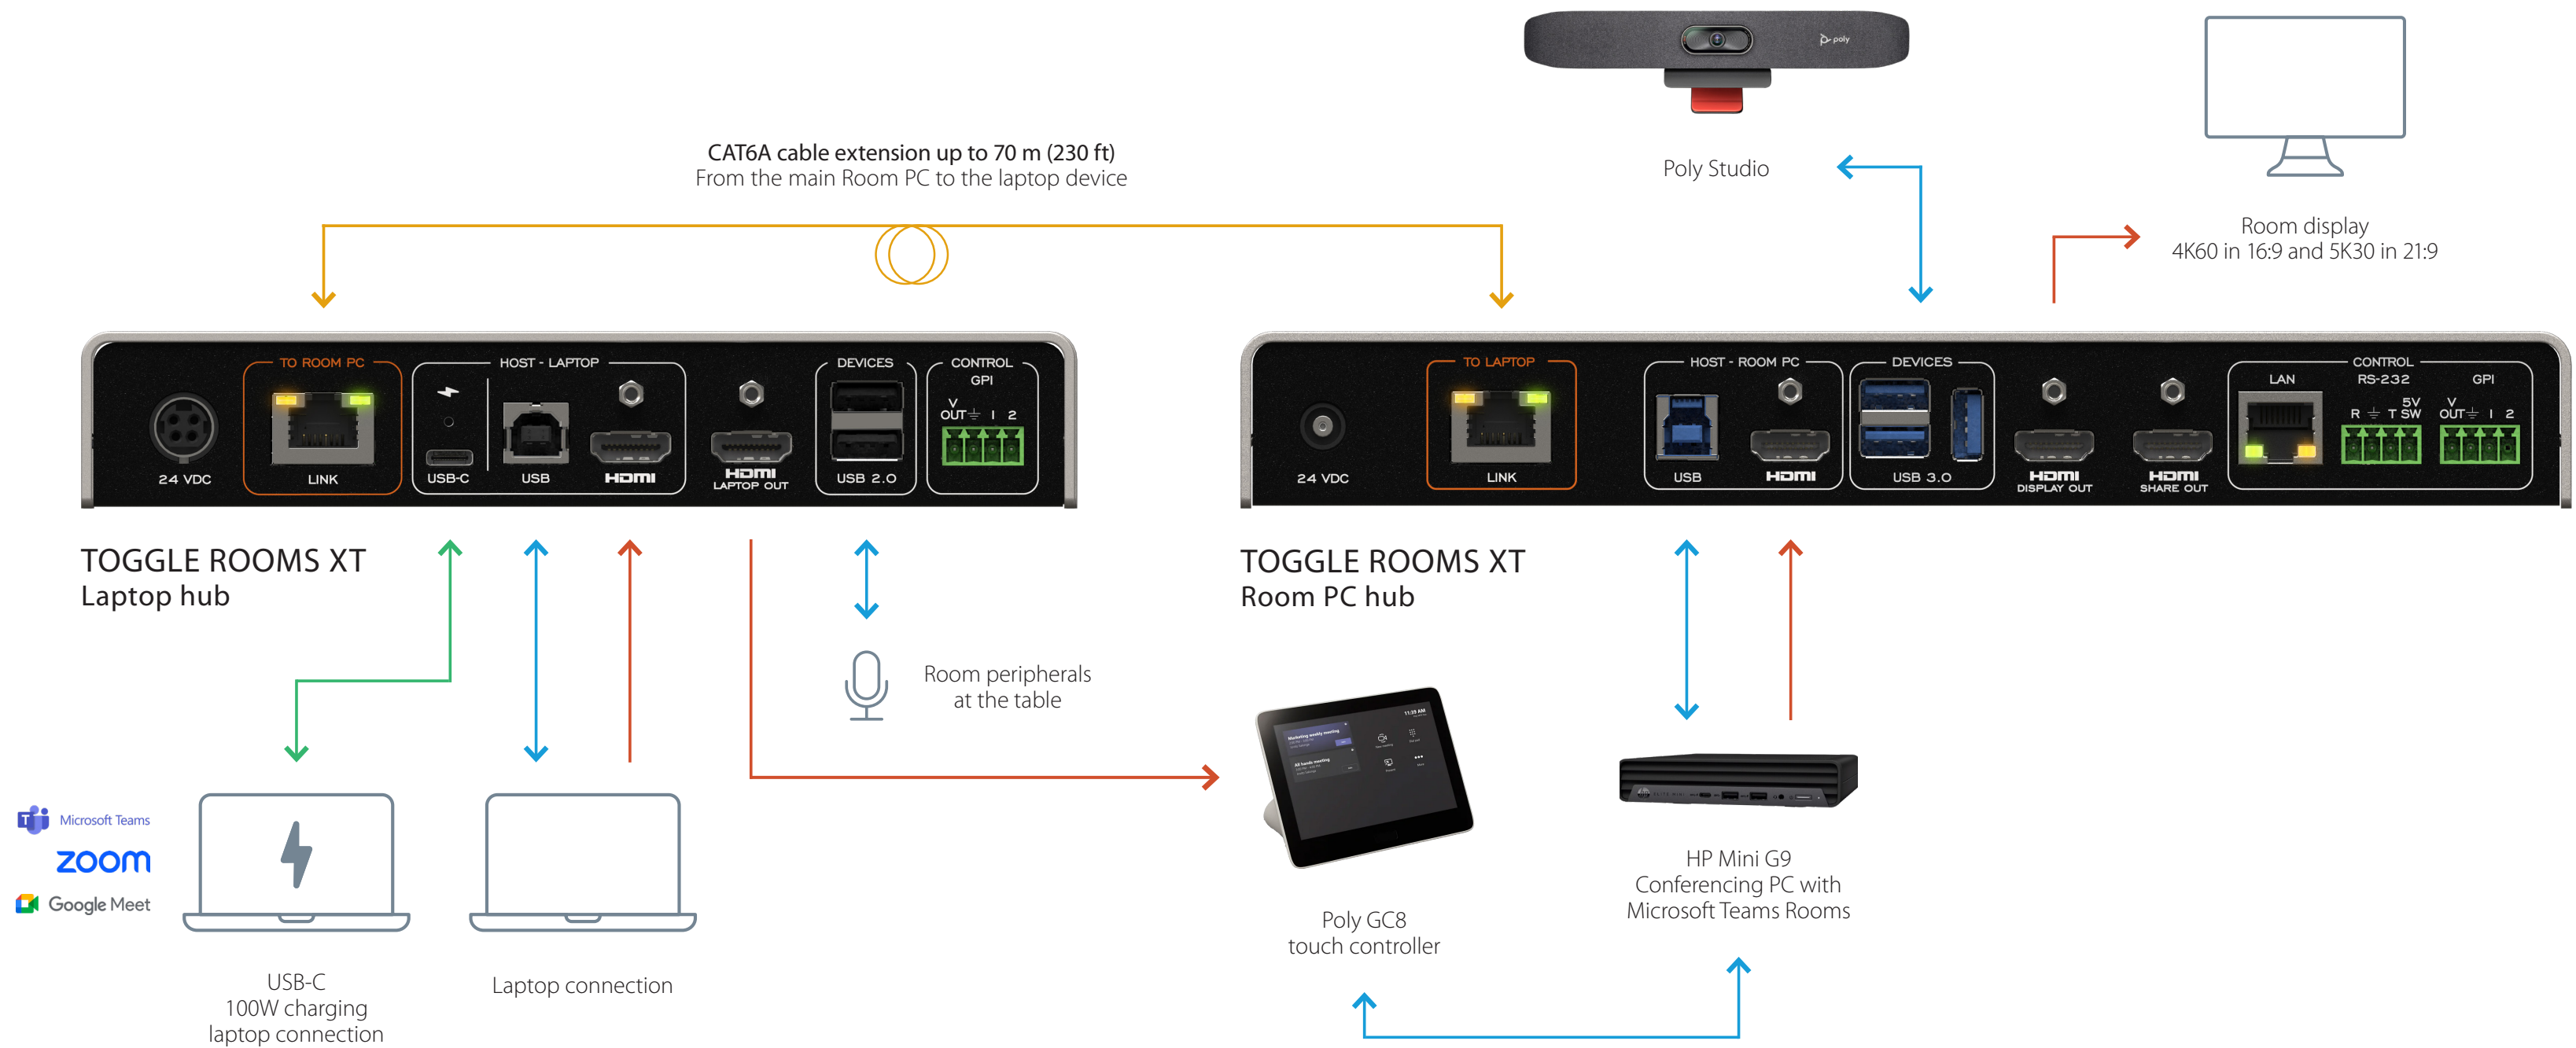

TOGGLE ROOMS XT with Logitech Rally Bar camera in appliance for Room PC host with INO-BUTTON KIT.

CAT6A cable extension up to 70 m (230 ft)
 From the main Room PC to the laptop device

Room display
 4K60 in 16:9 and 5K30 in 21:9

TOGGLE ROOMS XT
 Laptop hub

TOGGLE ROOMS XT
 Room PC hub

USB-C
 100W charging
 laptop connection

Laptop connection

GPI/button
 interface

Logitech Rally Bar videobar

Logitech
 Tap IP

Maestro – Device controller
 (software for TOGGLE ROOMS XT)

Make sure to turn off USB power when Room PC is selected inside our Maestro software.

LEGEND

- USB-C —
- USB —
- HDMI —
- HDBT —

TOGGLE ROOMS XT with MAXHUB XCore Kit

LEGEND

USB-C — USB — HDMI — HDBT —

TOGGLE ROOMS XT with MAXHUB XCore Kit Pro

LEGEND

- USB-C ———
- USB ———
- HDMI ———
- HDBT ———
- IP ———

TOGGLE ROOMS XT with Poly Studio room kit with HP Mini Conferencing PC

LEGEND

USB-C — USB — HDMI — HDBT —