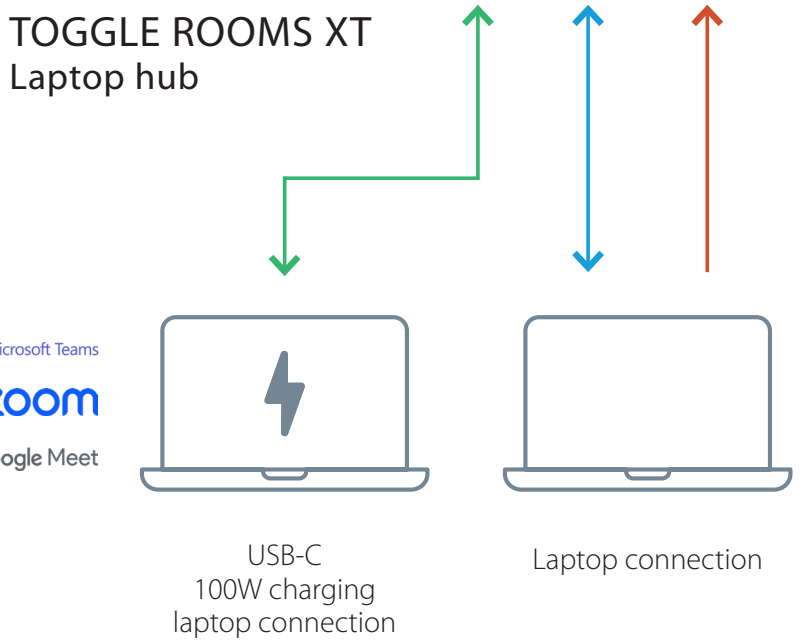

Room peripherals or other device you would like to share between LAPTOP/ROOM PC

Room display
 4K60 in 16:9 and 5K30 in 21:9

TOGGLE ROOMS XT Laptop hub

TOGGLE ROOMS XT Room PC hub

USB-C 100W charging laptop connection

Laptop connection

Lenovo IP controller

Lenovo ThinkSmart Core

LEGEND

- USB-C —
- USB —
- HDMI —
- HDBT —

TOGGLE ROOMS XT with Logitech Rally Bar Medium Room System with PC

LEGEND

USB-C — USB — HDMI — HDBT —

TOGGLE ROOMS XT with Logitech Rally (Camera, Speaker, Mic Pod and Tap) for Large Room System with Intel NUC

LEGEND

- USB-C ————
- USB ————
- HDMI ————
- HDBT ————

TOGGLE ROOMS XT with Logitech Rally Bar camera in appliance for Room PC host.

TOGGLE ROOMS XT with Logitech Rally Bar camera in appliance for Room PC host with INO-BUTTON KIT.

CAT6A cable extension up to 70 m (230 ft)
 From the main Room PC to the laptop device

Room display
 4K60 in 16:9 and 5K30 in 21:9