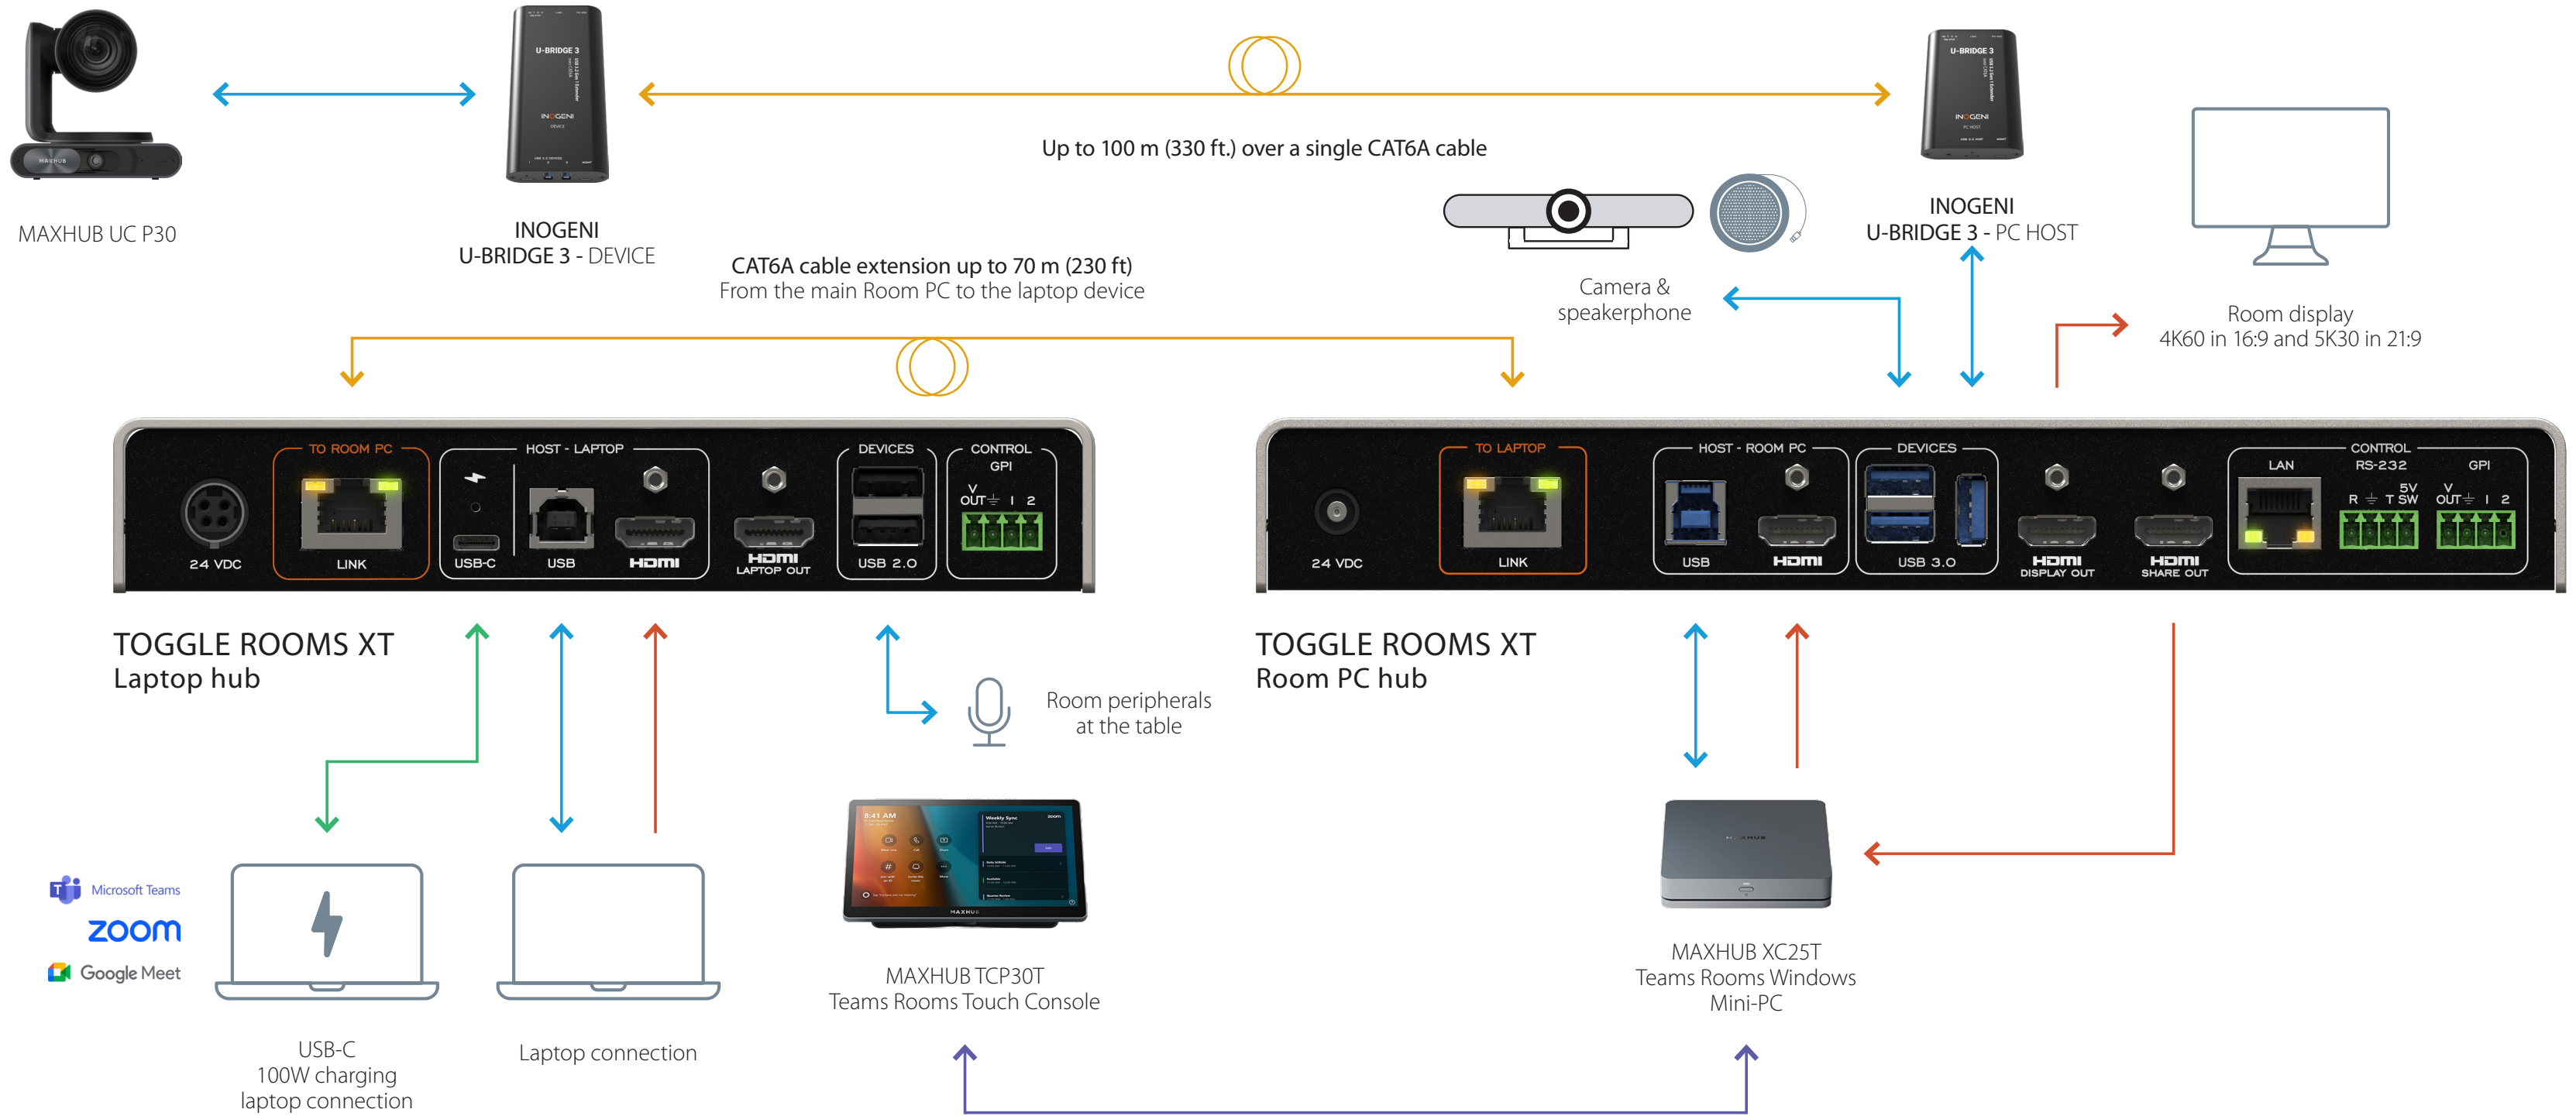

TOGGLE ROOMS XT with Logitech Rally Bar camera in appliance for Room PC host with INO-BUTTON KIT.

CAT6A cable extension up to 70 m (230 ft)
 From the main Room PC to the laptop device

Room display
 4K60 in 16:9 and 5K30 in 21:9

TOGGLE ROOMS XT
 Laptop hub

TOGGLE ROOMS XT
 Room PC hub

USB-C
 100W charging
 laptop connection

Laptop connection

GPI/button
 interface

Logitech Rally Bar videobar

Logitech
 Tap IP

Maestro – Device controller
 (software for TOGGLE ROOMS XT)

Make sure to turn off USB power when Room PC is selected inside our Maestro software.

LEGEND

- USB-C —
- USB —
- HDMI —
- HDBT —

TOGGLE ROOMS XT with MAXHUB XCore Kit

LEGEND

USB-C — USB — HDMI — HDBT —

TOGGLE ROOMS XT with MAXHUB XCore Kit Pro

LEGEND

- USB-C ———
- USB ———
- HDMI ———
- HDBT ———
- IP ———

TOGGLE ROOMS XT with Poly Studio room kit with HP Mini Conferencing PC

LEGEND

USB-C — USB — HDMI — HDBT —