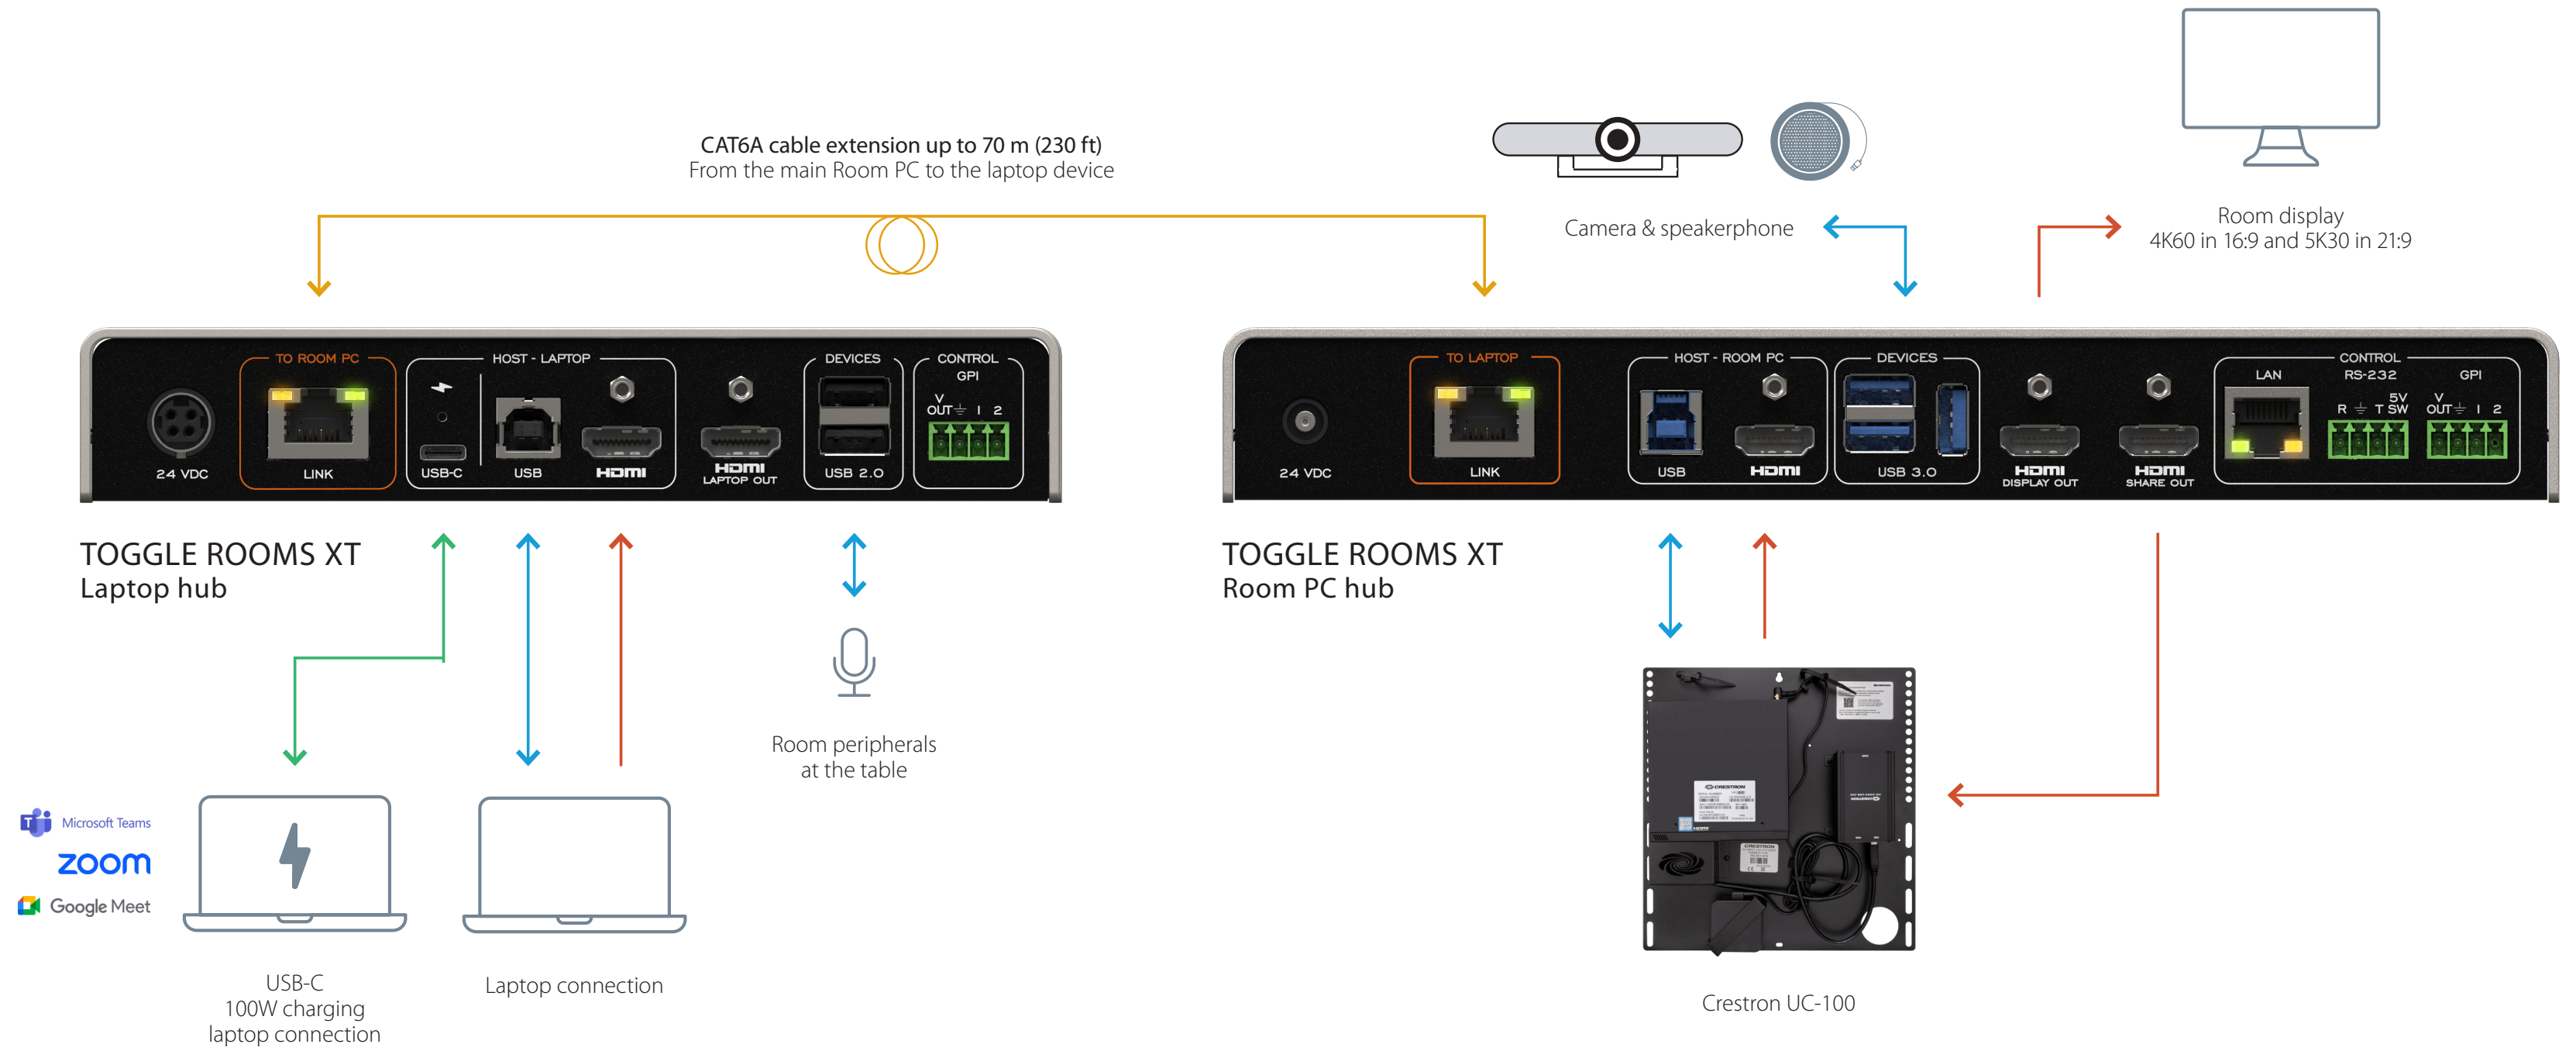

TOGGLE ROOMS XT with Barco ClickShare CX20/CX30/CX50 Gen 2 via USB-C connection (100W)

LEGEND

USB-C — USB — HDMI — HDBT —

TOGGLE ROOMS XT with Crestron Flex Advance Series

LEGEND

- USB-C —
- USB —
- HDMI —
- HDBT —

TOGGLE ROOMS XT with Lenovo ThinkSmart Core, IP Controller Kit and ThinkSmart Bar 180

TOGGLE ROOMS XT with Lenovo ThinkSmart Core & IP Controller Kit with Room peripherals or other device

CAT6A cable extension up to 70 m (230 ft)
 From the main Room PC to the laptop device

Laptop connection

Lenovo IP controller

Lenovo ThinkSmart Core

LEGEND

- USB-C —
- USB —
- HDMI —
- HDBT —

TOGGLE ROOMS XT with Logitech Rally Bar Medium Room System with PC

LEGEND

USB-C — USB — HDMI — HDBT —

TOGGLE ROOMS XT with Logitech Rally (Camera, Speaker, Mic Pod and Tap) for Large Room System with Intel NUC

LEGEND

- USB-C ————
- USB ————
- HDMI ————
- HDBT ————

TOGGLE ROOMS XT with Logitech Rally Bar camera in appliance for Room PC host.