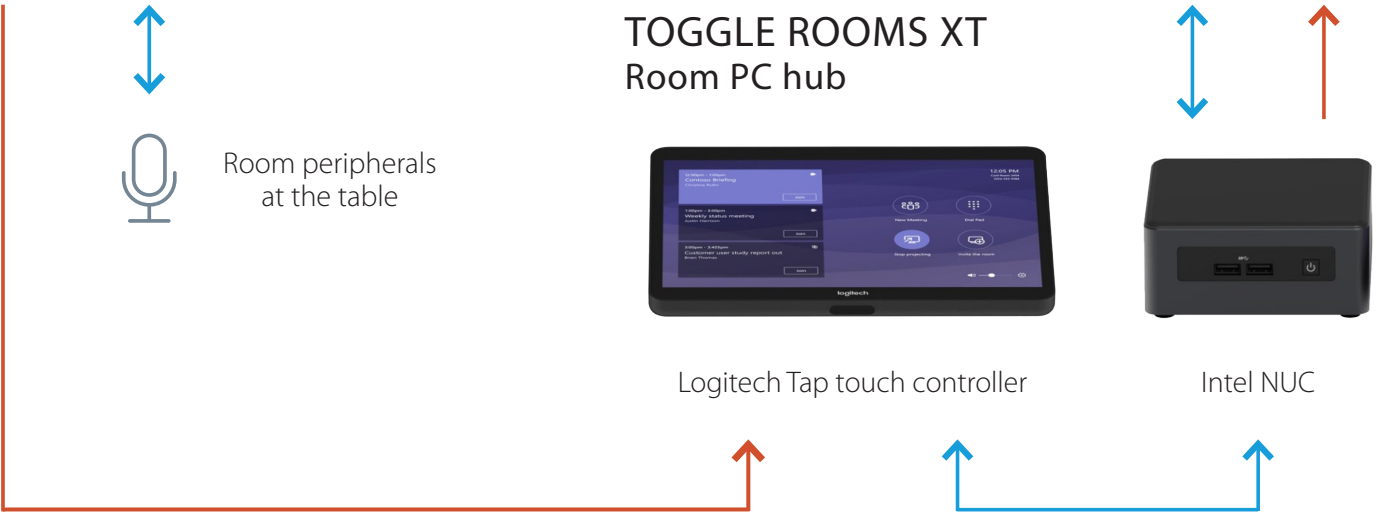

Room peripherals or other device you would like to share between LAPTOP/ROOM PC

Room display
 4K60 in 16:9 and 5K30 in 21:9

TOGGLE ROOMS XT Laptop hub

TOGGLE ROOMS XT Room PC hub

USB-C 100W charging laptop connection

Laptop connection

Lenovo IP controller

Lenovo ThinkSmart Core

LEGEND

- USB-C —
- USB —
- HDMI —
- HDBT —

TOGGLE ROOMS XT with Logitech Rally Bar Medium Room System with PC

LEGEND

USB-C — USB — HDMI — HDBT —

TOGGLE ROOMS XT with Logitech Rally (Camera, Speaker, Mic Pod and Tap) for Large Room System with Intel NUC

LEGEND

- USB-C ————
- USB ————
- HDMI ————
- HDBT ————

TOGGLE ROOMS XT with Logitech Rally Bar camera in appliance for Room PC host.

TOGGLE ROOMS XT with Logitech Rally Bar camera in appliance for Room PC host with INO-BUTTON KIT.

CAT6A cable extension up to 70 m (230 ft)
 From the main Room PC to the laptop device

Room display
 4K60 in 16:9 and 5K30 in 21:9