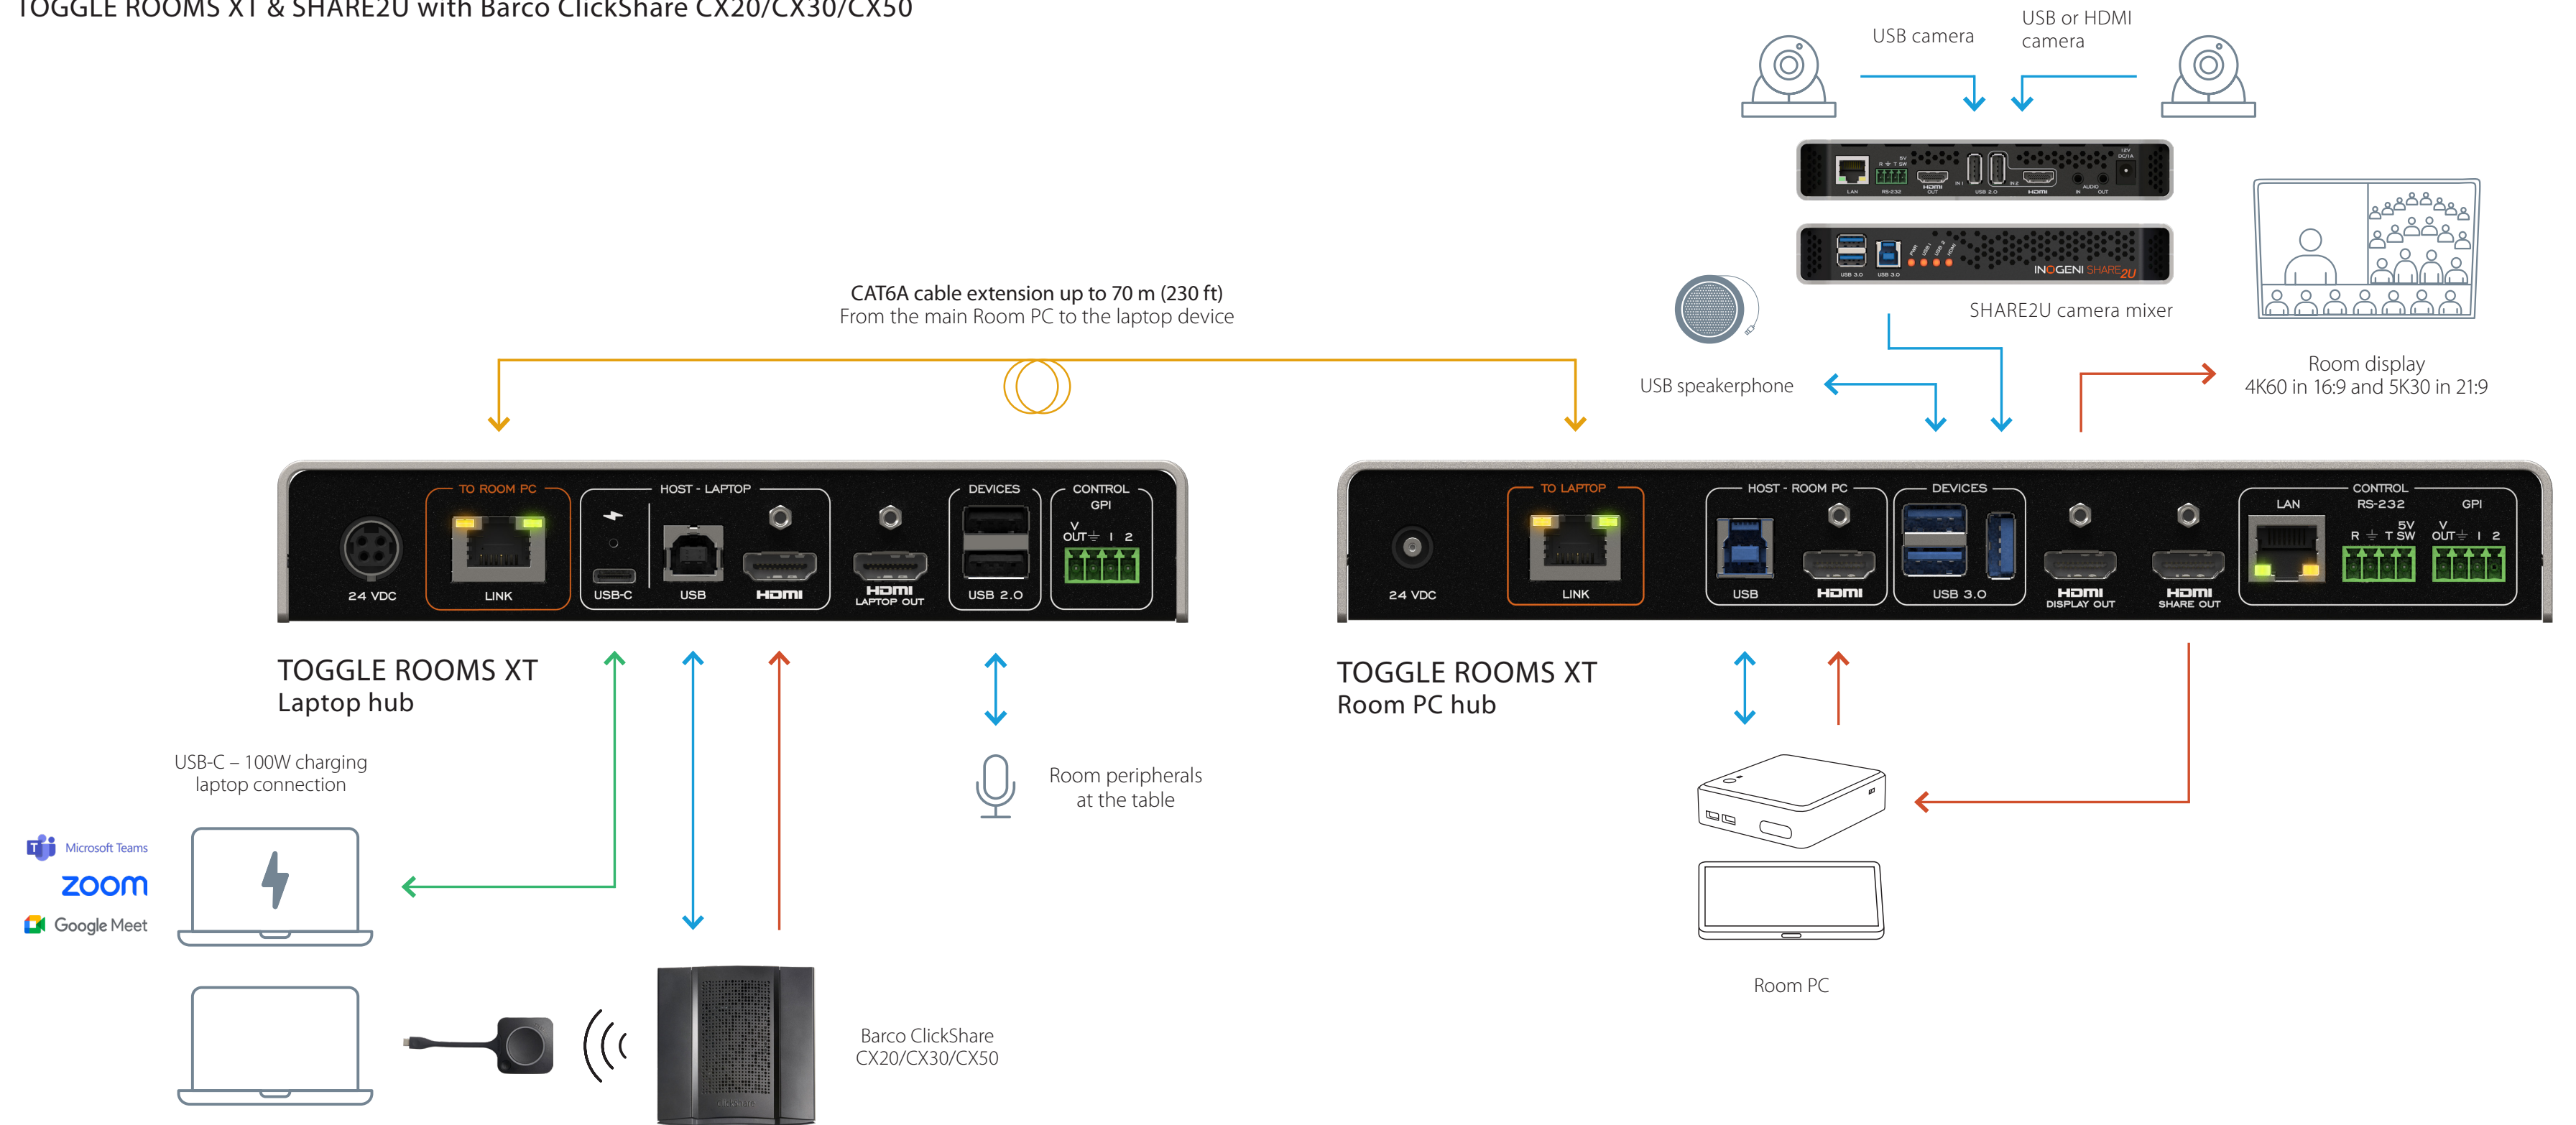

TOGGLE ROOMS XT & SHARE2U with Barco ClickShare CX20/CX30/CX50

LEGEND

- USB-C ———
- USB ———
- HDMI ———
- HDBT ———