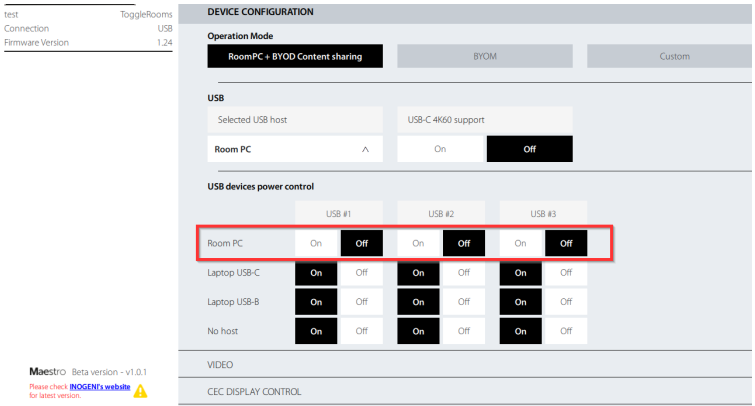

TOGGLE ROOMS XT
 Laptop hub

TOGGLE ROOMS XT
 Room PC hub

USB-C
 100W charging
 laptop connection

Laptop connection

GPI/button
 interface

Logitech Rally Bar videobar

Logitech
 Tap IP

Maestro – Device controller
 (software for TOGGLE ROOMS XT)

Make sure to turn off USB power when Room PC is selected inside our Maestro software.

LEGEND

- USB-C —
- USB —
- HDMI —
- HDBT —

TOGGLE ROOMS XT with MAXHUB XCore Kit

LEGEND

USB-C — USB — HDMI — HDBT —

TOGGLE ROOMS XT with MAXHUB XCore Kit Pro