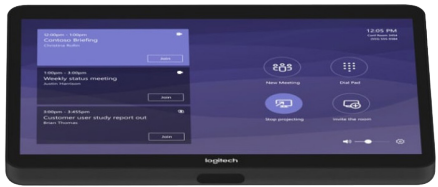

TOGGLE ROOMS XT with Logitech Rally Bar camera in appliance for Room PC host with INO-BUTTON KIT.

CAT6A cable extension up to 70 m (230 ft)
 From the main Room PC to the laptop device

Room display
 4K60 in 16:9 and 5K30 in 21:9

TOGGLE ROOMS XT
 Laptop hub

TOGGLE ROOMS XT
 Room PC hub

USB-C
 100W charging
 laptop connection

Laptop connection

GPI/button
 interface

Logitech Rally Bar videobar

Logitech
 Tap IP

Maestro – Device controller
 (software for TOGGLE ROOMS XT)

Make sure to turn off USB power when Room PC is selected inside our Maestro software.

LEGEND

- USB-C —
- USB —
- HDMI —
- HDBT —

TOGGLE ROOMS XT with MAXHUB XCore Kit

LEGEND

USB-C — USB — HDMI — HDBT —

TOGGLE ROOMS XT with MAXHUB XCore Kit Pro