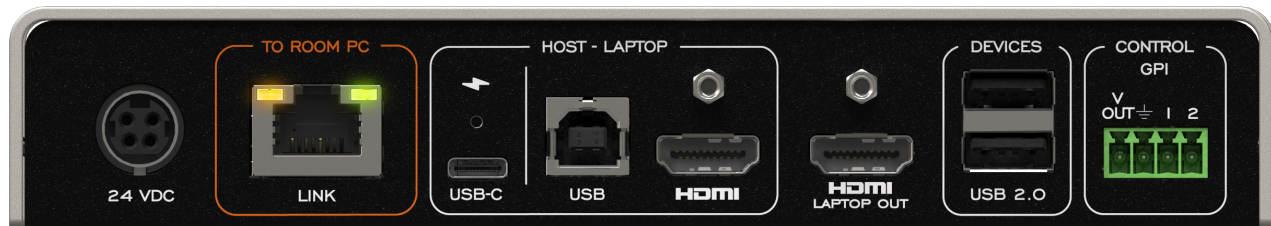

Room peripherals or other device you would like to share between LAPTOP/ROOM PC

Room display
 4K60 in 16:9 and 5K30 in 21:9

TOGGLE ROOMS XT Laptop hub

TOGGLE ROOMS XT Room PC hub

USB-C 100W charging laptop connection

Laptop connection

Lenovo IP controller

Lenovo ThinkSmart Core

LEGEND

- USB-C —
- USB —
- HDMI —
- HDBT —

TOGGLE ROOMS XT with Logitech Rally Bar Medium Room System with PC

LEGEND

USB-C — USB — HDMI — HDBT —

TOGGLE ROOMS XT with Logitech Rally (Camera, Speaker, Mic Pod and Tap) for Large Room System with Intel NUC

LEGEND

- USB-C ————
- USB ————
- HDMI ————
- HDBT ————

TOGGLE ROOMS XT with Logitech Rally Bar camera in appliance for Room PC host.

TOGGLE ROOMS XT with Logitech Rally Bar camera in appliance for Room PC host with INO-BUTTON KIT.

CAT6A cable extension up to 70 m (230 ft)
 From the main Room PC to the laptop device

Room display
 4K60 in 16:9 and 5K30 in 21:9