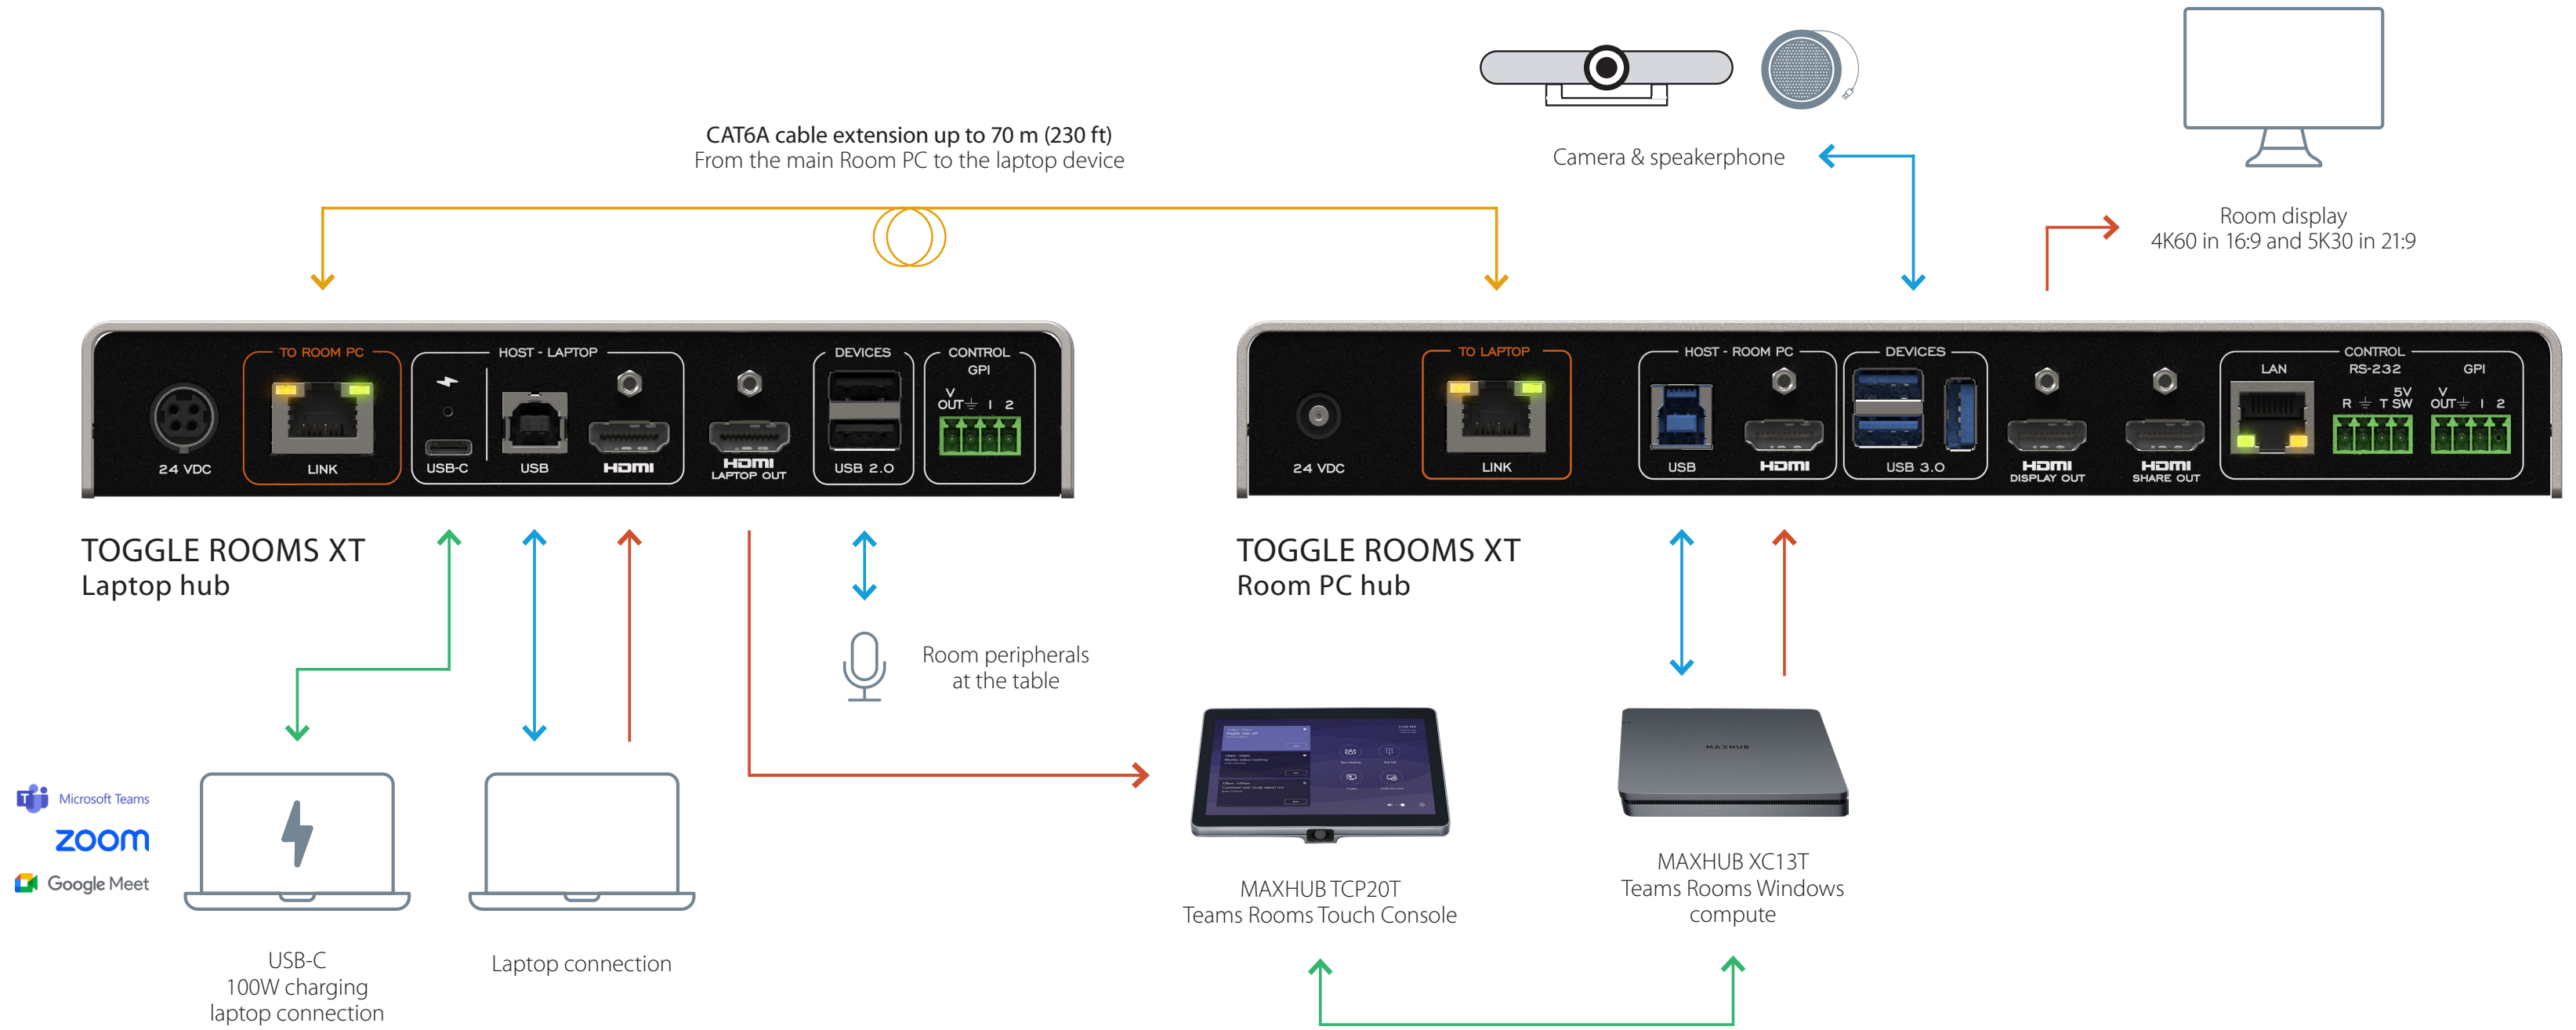

Laptop connection

Lenovo IP controller

Lenovo ThinkSmart Core

LEGEND

- USB-C —
- USB —
- HDMI —
- HDBT —

TOGGLE ROOMS XT with Logitech Rally Bar Medium Room System with PC

LEGEND

USB-C — USB — HDMI — HDBT —

TOGGLE ROOMS XT with Logitech Rally Bar camera in appliance for Room PC host with INO-BUTTON KIT.

CAT6A cable extension up to 70 m (230 ft)
 From the main Room PC to the laptop device

Room display
 4K60 in 16:9 and 5K30 in 21:9

TOGGLE ROOMS XT
 Laptop hub

TOGGLE ROOMS XT
 Room PC hub

USB-C
 100W charging
 laptop connection

Laptop connection

GPI/button
 interface

Logitech Rally Bar videobar

Logitech
 Tap IP

Maestro – Device controller
 (software for TOGGLE ROOMS XT)

Make sure to turn off USB power when Room PC is selected inside our Maestro software.

LEGEND

- USB-C —
- USB —
- HDMI —
- HDBT —

TOGGLE ROOMS XT with MAXHUB XCore Kit

LEGEND

USB-C — USB — HDMI — HDBT —

TOGGLE ROOMS XT with MAXHUB XCore Kit Pro