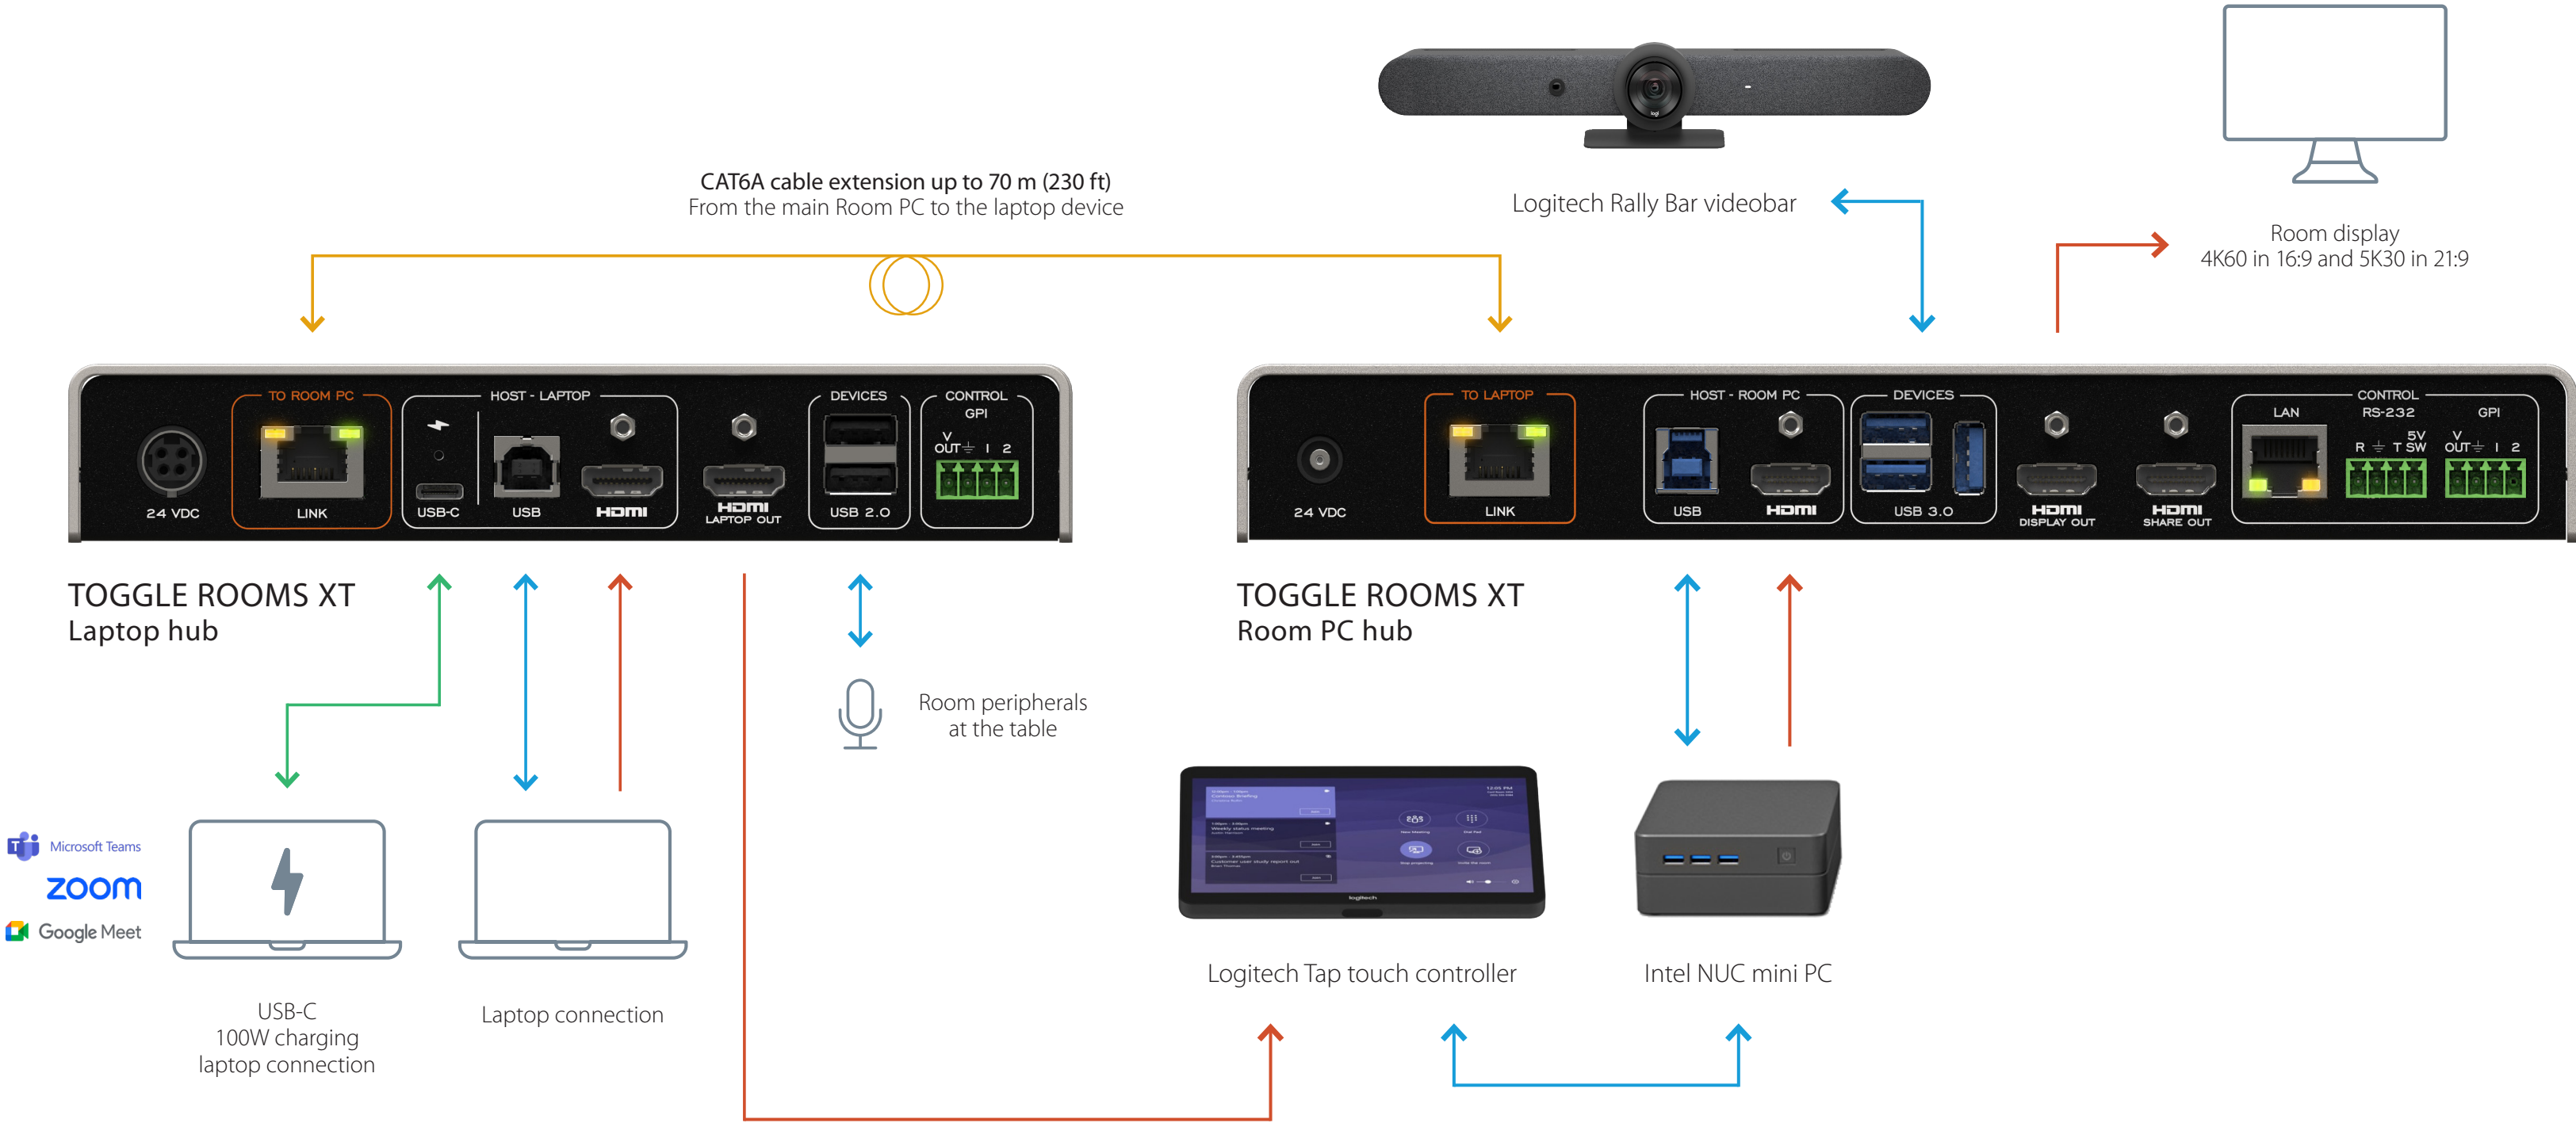

Room peripherals or other device you would like to share between LAPTOP/ROOM PC

Room display
 4K60 in 16:9 and 5K30 in 21:9

TOGGLE ROOMS XT Laptop hub

TOGGLE ROOMS XT Room PC hub

USB-C 100W charging laptop connection

Laptop connection

Lenovo IP controller

Lenovo ThinkSmart Core

LEGEND

- USB-C —
- USB —
- HDMI —
- HDBT —

TOGGLE ROOMS XT with Logitech Rally Bar Medium Room System with PC

LEGEND

USB-C — USB — HDMI — HDBT —

TOGGLE ROOMS XT with Logitech Rally (Camera, Speaker, Mic Pod and Tap) for Large Room System with Intel NUC

LEGEND

- USB-C ————
- USB ————
- HDMI ————
- HDBT ————

TOGGLE ROOMS XT with Logitech Rally Bar camera in appliance for Room PC host.

TOGGLE ROOMS XT with Logitech Rally Bar camera in appliance for Room PC host with INO-BUTTON KIT.

CAT6A cable extension up to 70 m (230 ft)
 From the main Room PC to the laptop device

Room display
 4K60 in 16:9 and 5K30 in 21:9