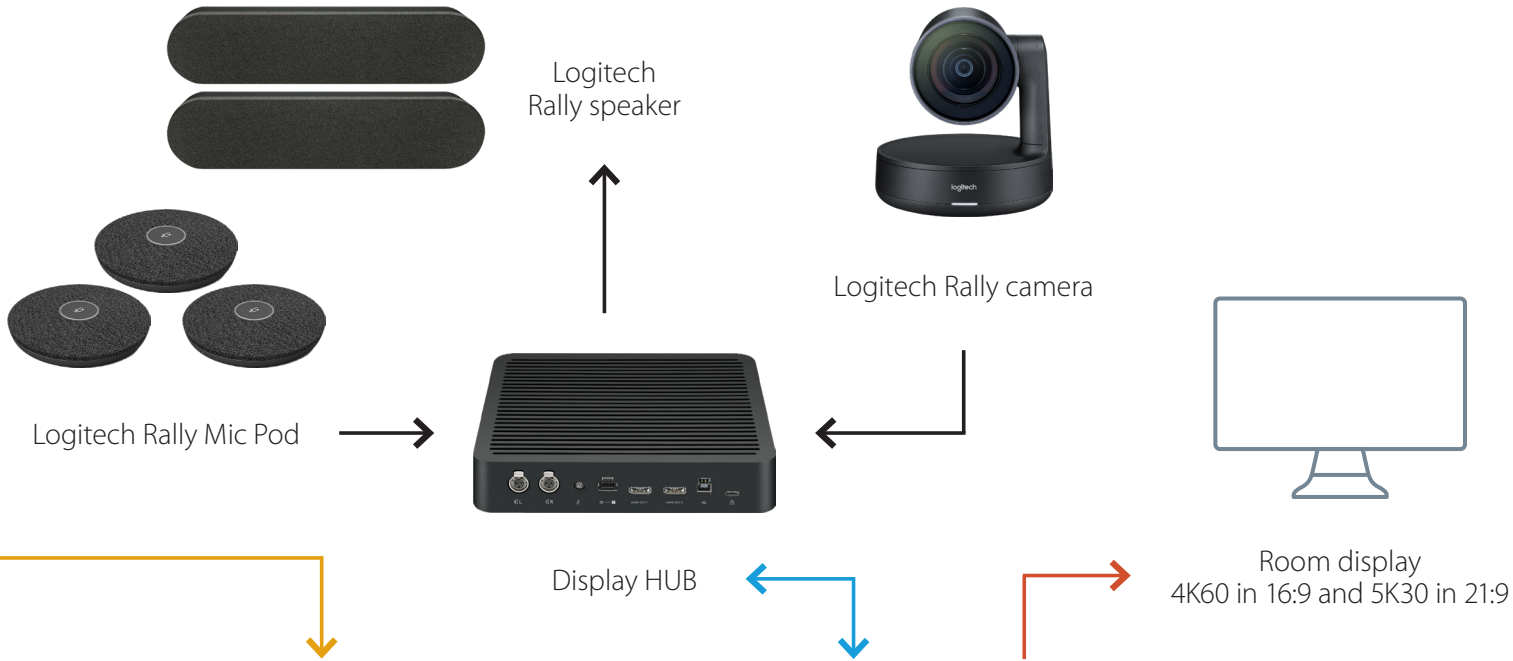

Room peripherals or other device you would like to share between LAPTOP/ROOM PC

Room display
 4K60 in 16:9 and 5K30 in 21:9

TOGGLE ROOMS XT Laptop hub

TOGGLE ROOMS XT Room PC hub

USB-C 100W charging laptop connection

Laptop connection

Lenovo IP controller

Lenovo ThinkSmart Core

LEGEND

- USB-C —
- USB —
- HDMI —
- HDBT —

TOGGLE ROOMS XT with Logitech Rally Bar Medium Room System with PC

LEGEND

USB-C — USB — HDMI — HDBT —

TOGGLE ROOMS XT with Logitech Rally (Camera, Speaker, Mic Pod and Tap) for Large Room System with Intel NUC

LEGEND

- USB-C ————
- USB ————
- HDMI ————
- HDBT ————

TOGGLE ROOMS XT with Logitech Rally Bar camera in appliance for Room PC host.

TOGGLE ROOMS XT with Logitech Rally Bar camera in appliance for Room PC host with INO-BUTTON KIT.

CAT6A cable extension up to 70 m (230 ft)
 From the main Room PC to the laptop device

Room display
 4K60 in 16:9 and 5K30 in 21:9