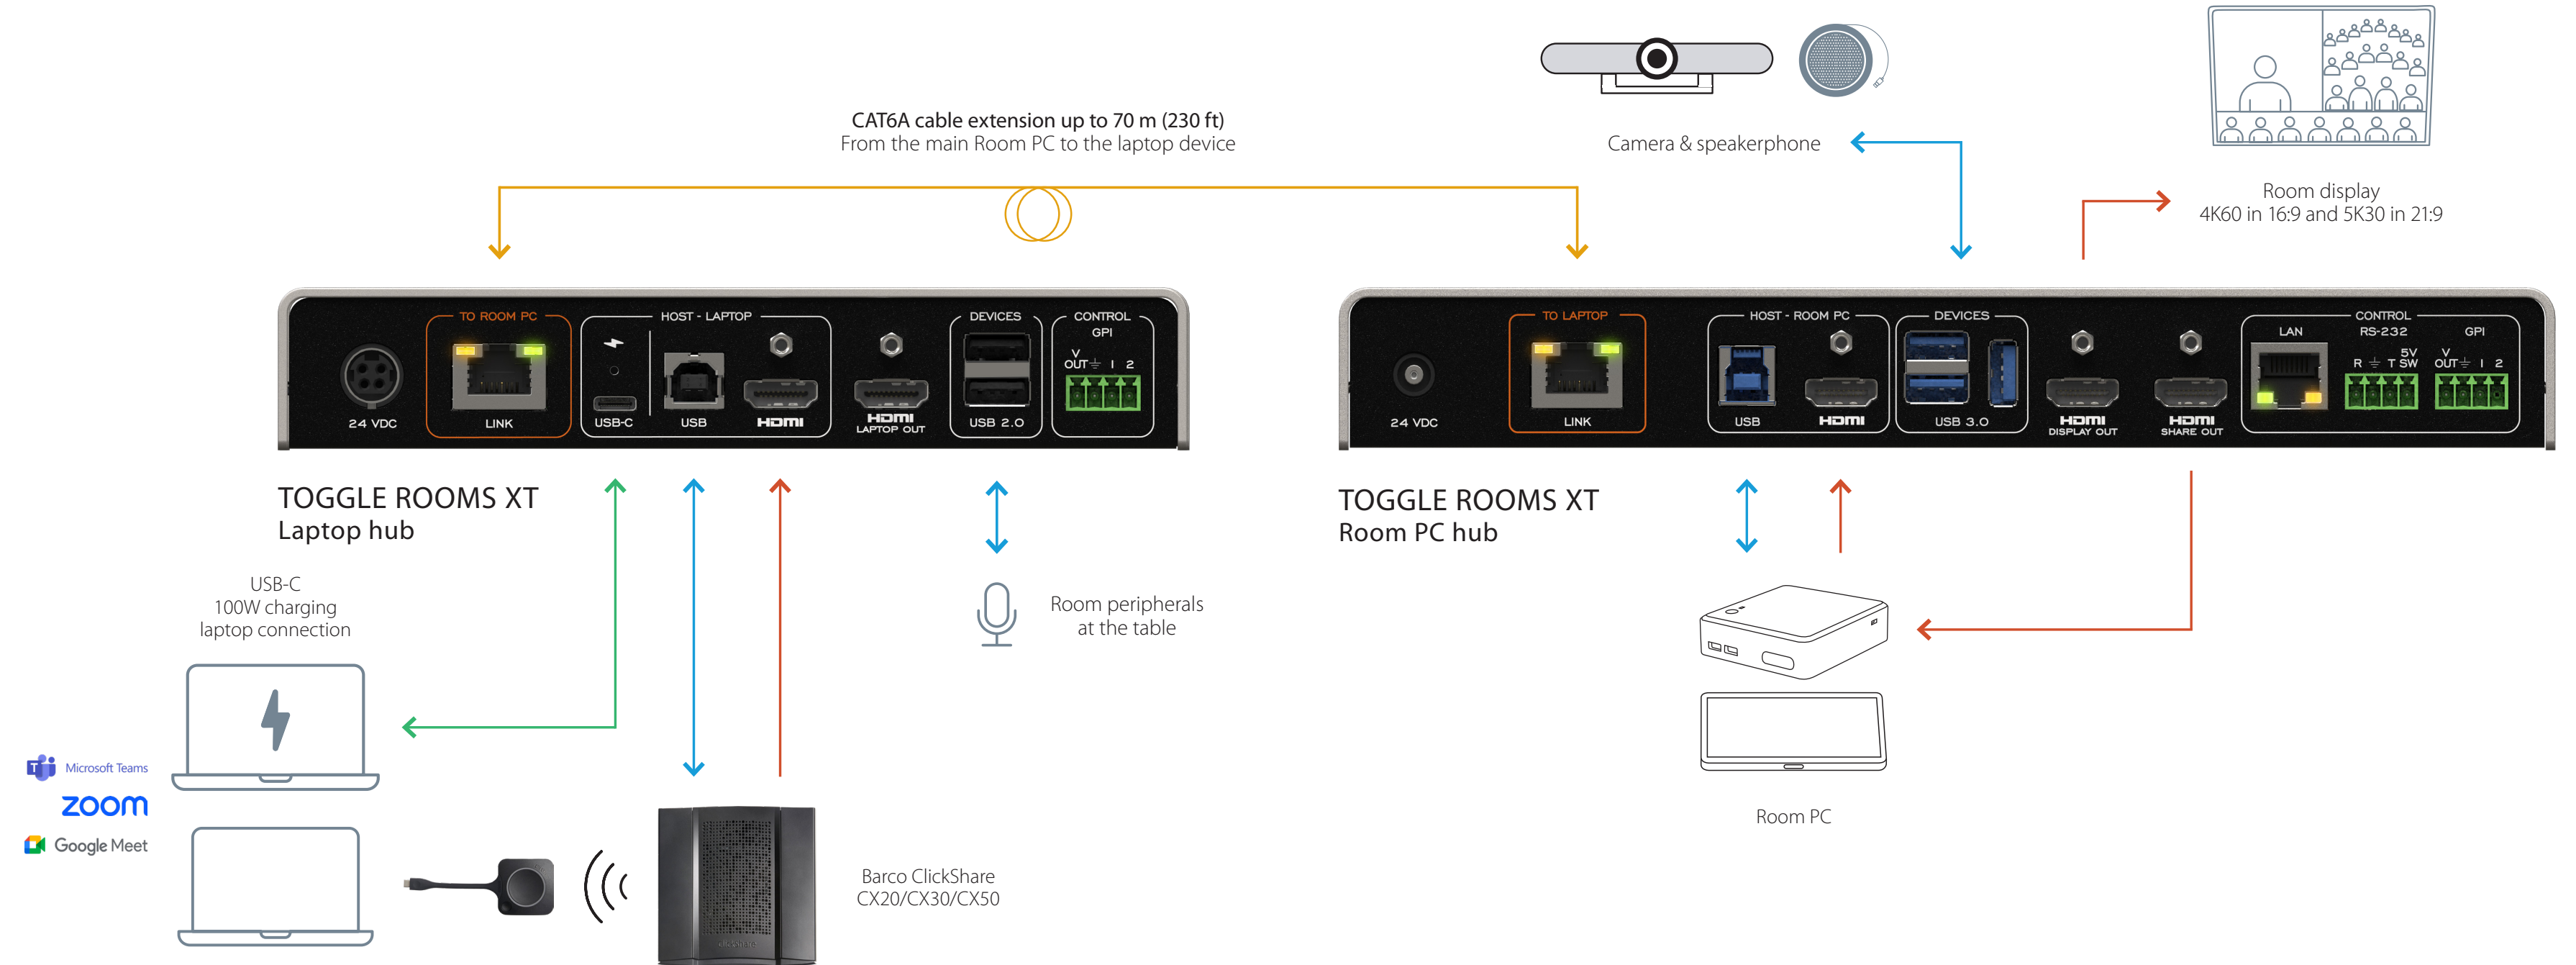

TOGGLE ROOMS XT with Barco ClickShare CX20/CX30/CX50