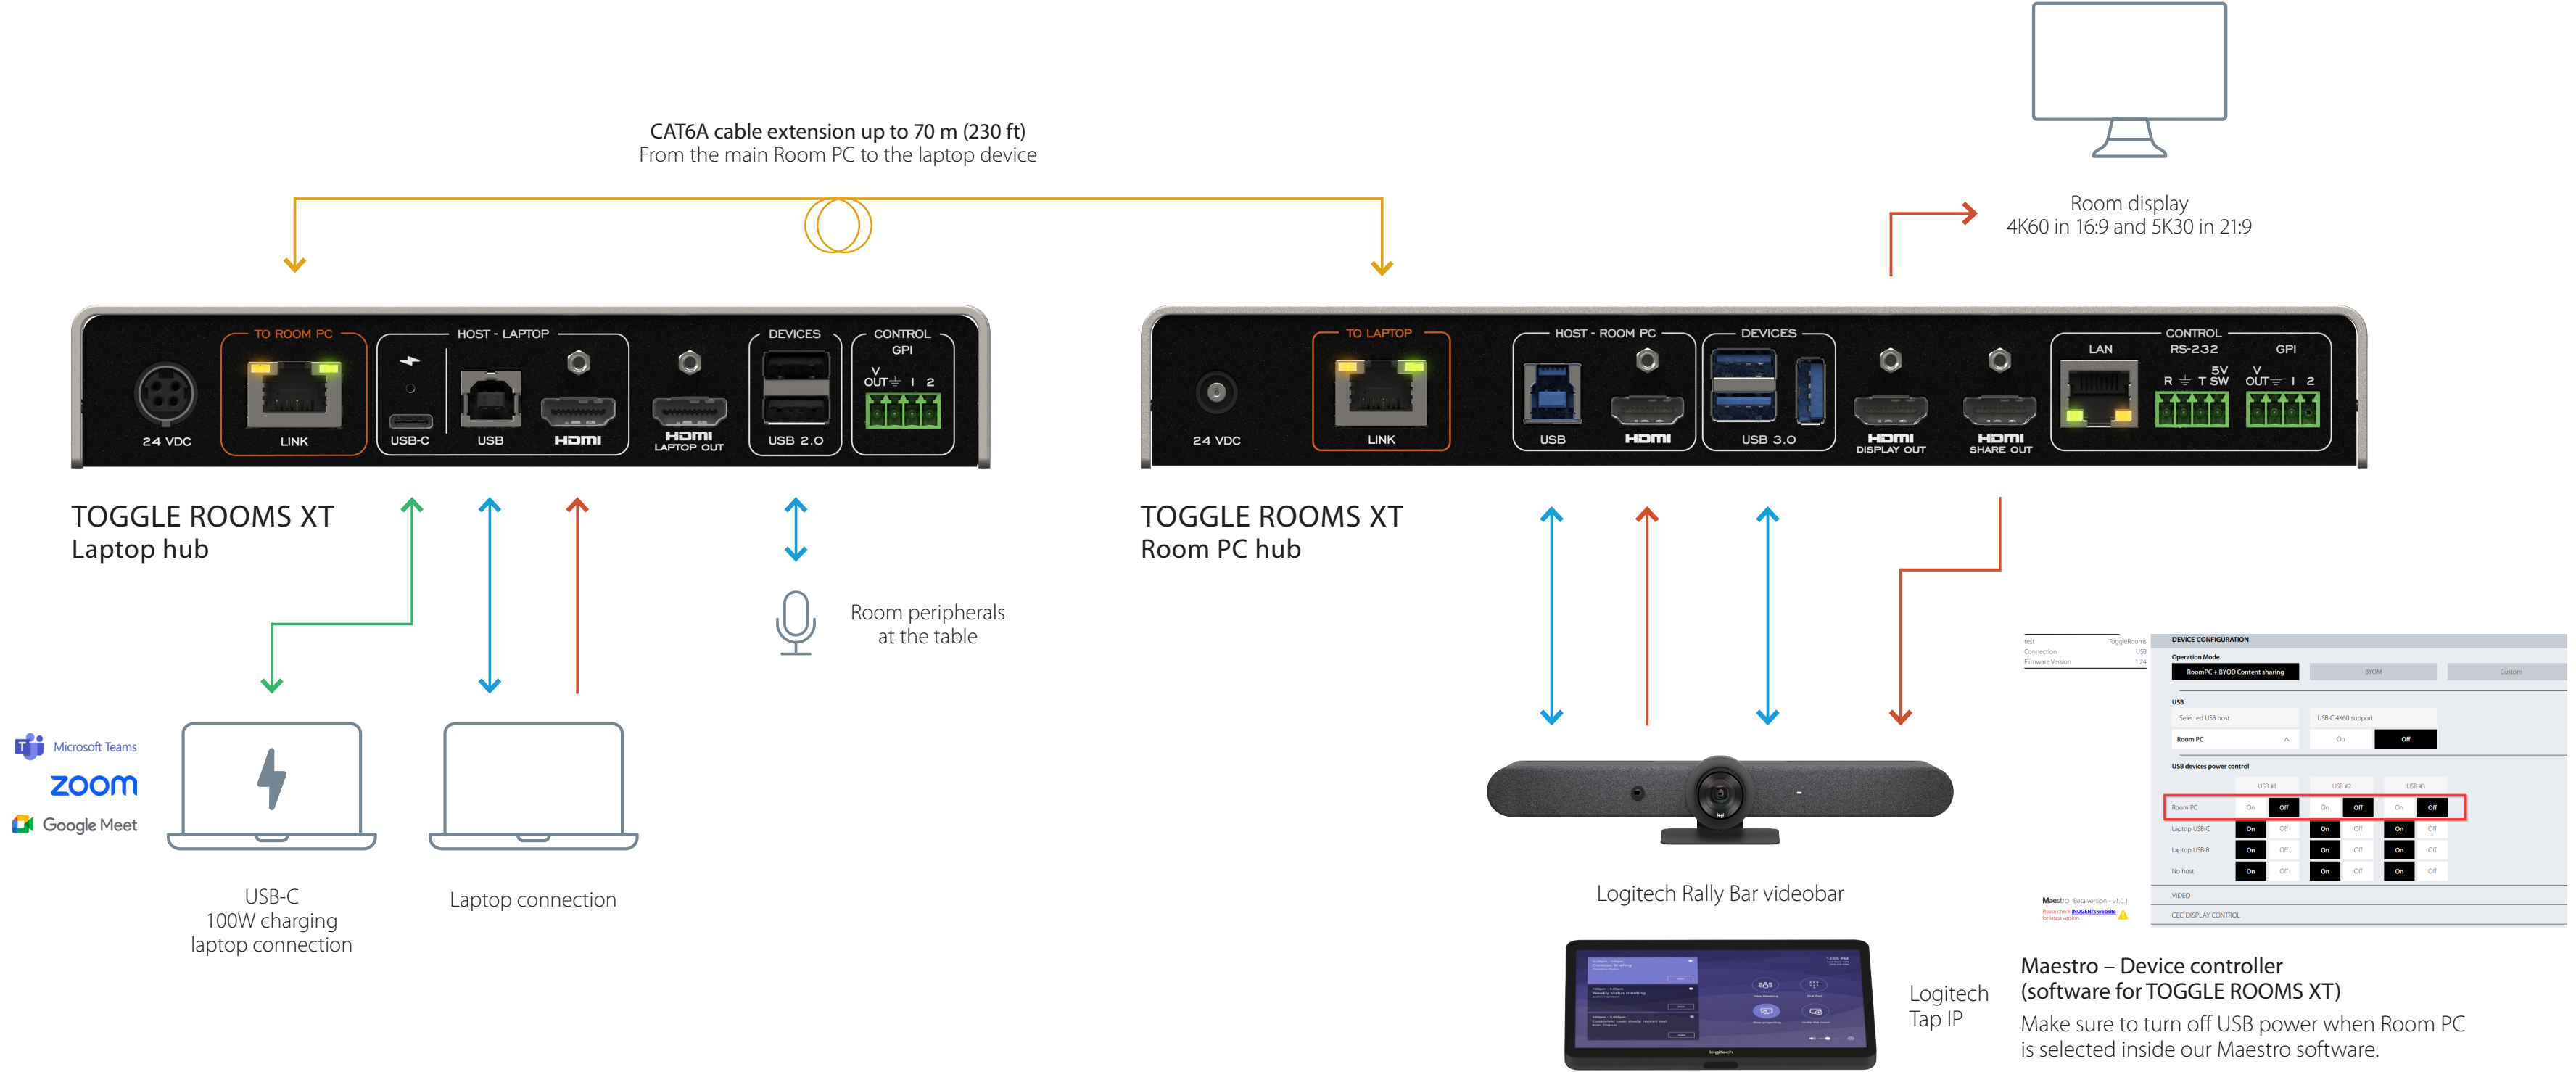

Room peripherals or other device you would like to share between LAPTOP/ROOM PC

Room display
 4K60 in 16:9 and 5K30 in 21:9

TOGGLE ROOMS XT Laptop hub

TOGGLE ROOMS XT Room PC hub

USB-C 100W charging laptop connection

Laptop connection

Lenovo IP controller

Lenovo ThinkSmart Core

LEGEND

- USB-C —
- USB —
- HDMI —
- HDBT —

TOGGLE ROOMS XT with Logitech Rally Bar Medium Room System with PC

LEGEND

USB-C — USB — HDMI — HDBT —

TOGGLE ROOMS XT with Logitech Rally (Camera, Speaker, Mic Pod and Tap) for Large Room System with Intel NUC

LEGEND

- USB-C ————
- USB ————
- HDMI ————
- HDBT ————

TOGGLE ROOMS XT with Logitech Rally Bar camera in appliance for Room PC host.

TOGGLE ROOMS XT with Logitech Rally Bar camera in appliance for Room PC host with INO-BUTTON KIT.

CAT6A cable extension up to 70 m (230 ft)
 From the main Room PC to the laptop device

Room display
 4K60 in 16:9 and 5K30 in 21:9