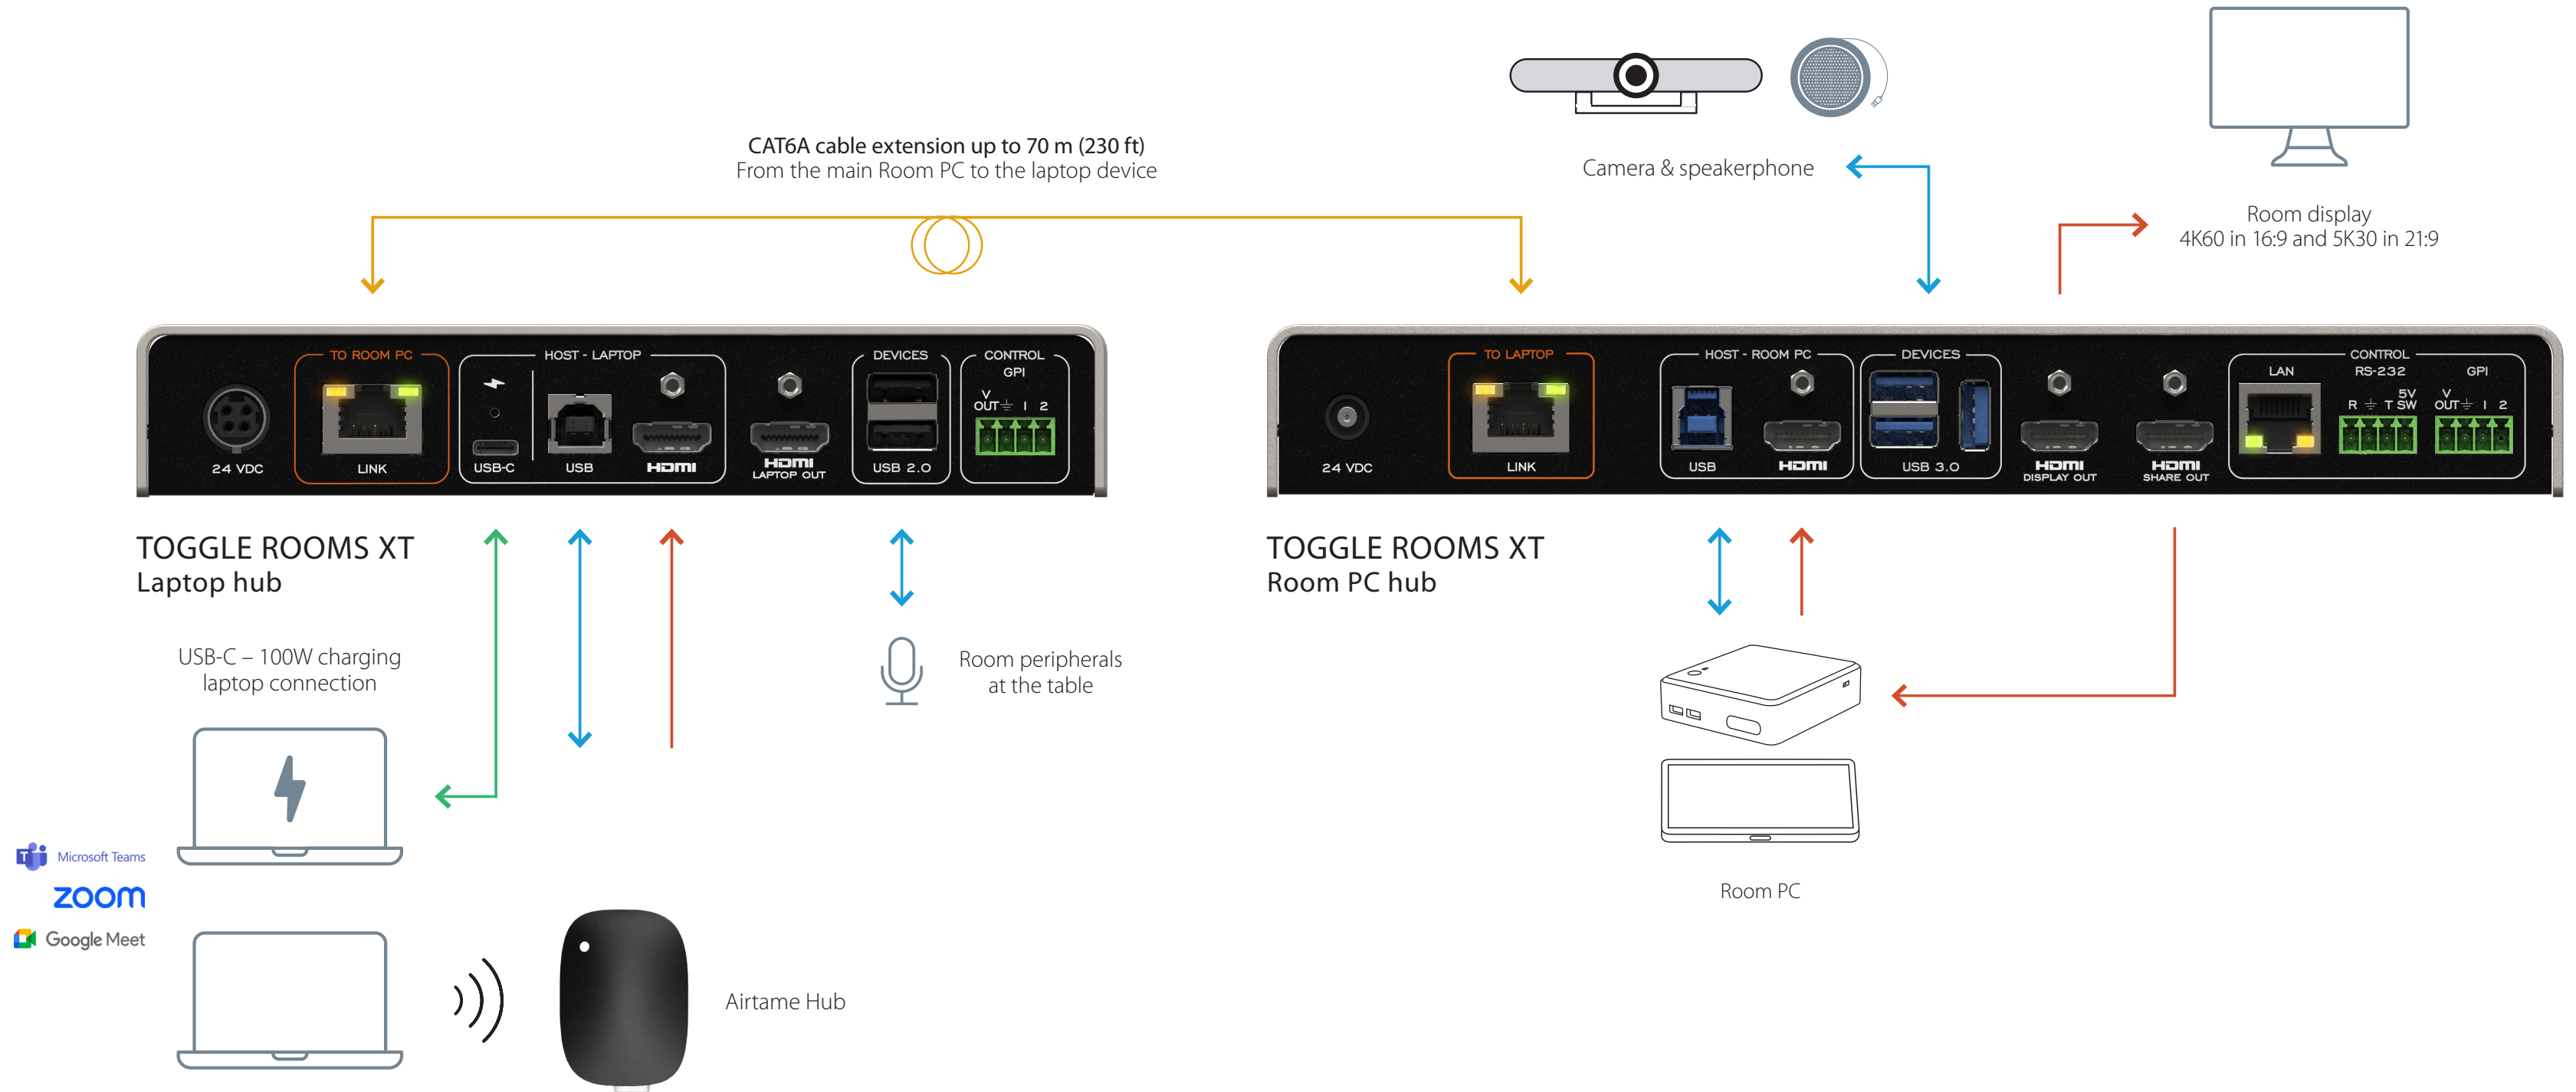

TOGGLE ROOMS XT with Airtame Hub

LEGEND

USB-C — USB — HDMI — HDBT —