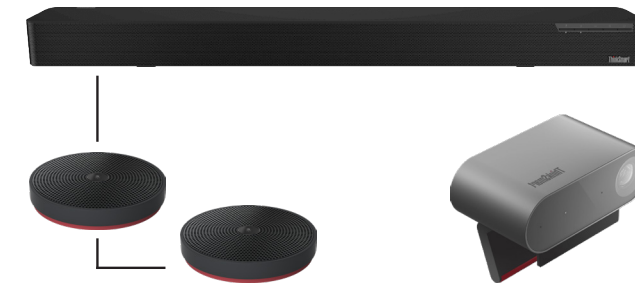

TOGGLE ROOMS XT with Airtame Hub

LEGEND

USB-C — USB — HDMI — HDBT —

TOGGLE ROOMS XT with Barco ClickShare CX20/CX30/CX50

TOGGLE ROOMS XT & SHARE2U with Barco ClickShare CX20/CX30/CX50

LEGEND

- USB-C ———
- USB ———
- HDMI ———
- HDBT ———

TOGGLE ROOMS XT with Barco ClickShare CX20/CX30/CX50 Gen 2 via USB-C connection (100W)

LEGEND

USB-C — USB — HDMI — HDBT —

TOGGLE ROOMS XT with Crestron Flex Advance Series

LEGEND

- USB-C —
- USB —
- HDMI —
- HDBT —

TOGGLE ROOMS XT with Lenovo ThinkSmart Core, IP Controller Kit and ThinkSmart Bar 180

TOGGLE ROOMS XT with Lenovo ThinkSmart Core & IP Controller Kit with Room peripherals or other device

CAT6A cable extension up to 70 m (230 ft)
 From the main Room PC to the laptop device

Room peripherals or other device you would like to share between LAPTOP/ROOM PC

Room display
 4K60 in 16:9 and 5K30 in 21:9

TOGGLE ROOMS XT Laptop hub

TOGGLE ROOMS XT Room PC hub

USB-C 100W charging laptop connection