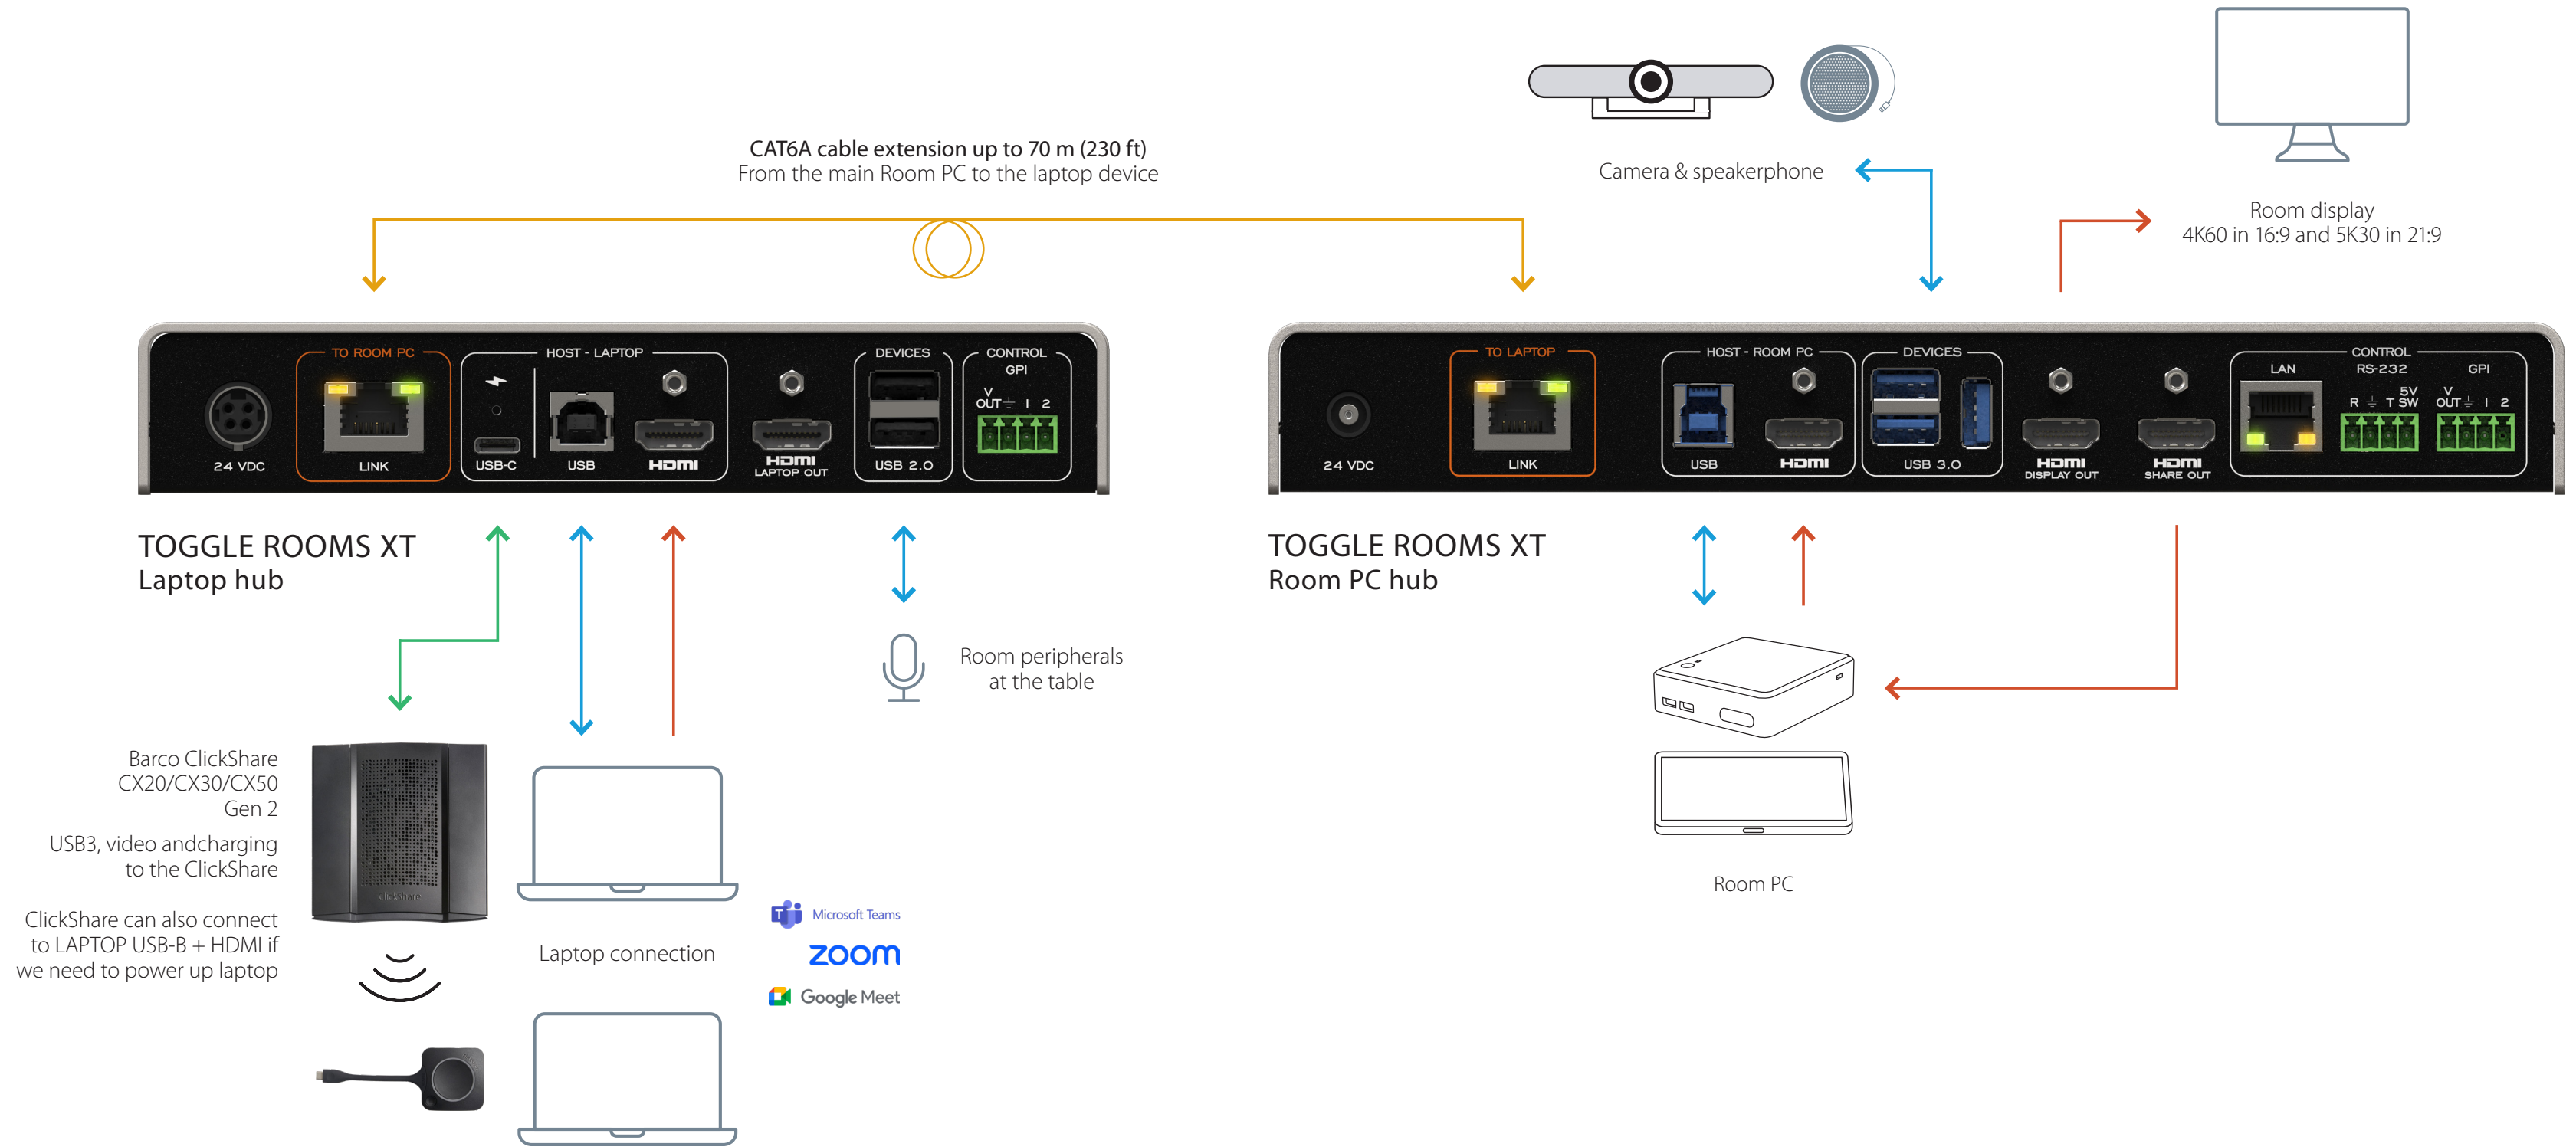

TOGGLE ROOMS XT with Barco ClickShare CX20/CX30/CX50 Gen 2 via USB-C connection (100W)

LEGEND

USB-C — USB — HDMI — HDBT —

TOGGLE ROOMS XT with Crestron Flex Advance Series

LEGEND

- USB-C —
- USB —
- HDMI —
- HDBT —

TOGGLE ROOMS XT with Lenovo ThinkSmart Core, IP Controller Kit and ThinkSmart Bar 180

TOGGLE ROOMS XT with Lenovo ThinkSmart Core & IP Controller Kit with Room peripherals or other device

CAT6A cable extension up to 70 m (230 ft)
 From the main Room PC to the laptop device

Laptop connection

Lenovo IP controller

Lenovo ThinkSmart Core

LEGEND

- USB-C —
- USB —
- HDMI —
- HDBT —

TOGGLE ROOMS XT with Logitech Rally Bar Medium Room System with PC

LEGEND

USB-C — USB — HDMI — HDBT —

TOGGLE ROOMS XT with Logitech Rally (Camera, Speaker, Mic Pod and Tap) for Large Room System with Intel NUC

LEGEND

- USB-C ————
- USB ————
- HDMI ————
- HDBT ————

TOGGLE ROOMS XT with Logitech Rally Bar camera in appliance for Room PC host.