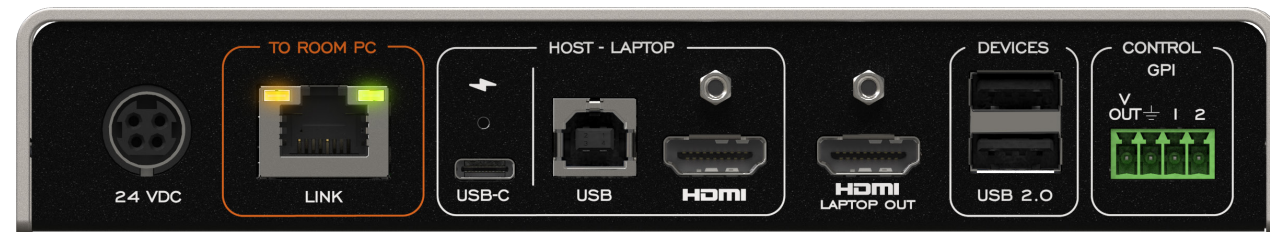

TOGGLE ROOMS XT with Barco ClickShare CX20/CX30/CX50 Gen 2 via USB-C connection (100W)

LEGEND

USB-C — USB — HDMI — HDBT —

TOGGLE ROOMS XT with Crestron Flex Advance Series

LEGEND

- USB-C —
- USB —
- HDMI —
- HDBT —

TOGGLE ROOMS XT with Lenovo ThinkSmart Core, IP Controller Kit and ThinkSmart Bar 180

TOGGLE ROOMS XT with Lenovo ThinkSmart Core & IP Controller Kit with Room peripherals or other device

CAT6A cable extension up to 70 m (230 ft)
 From the main Room PC to the laptop device

Room peripherals or other device you would like to share between LAPTOP/ROOM PC

Room display
 4K60 in 16:9 and 5K30 in 21:9

TOGGLE ROOMS XT Laptop hub

TOGGLE ROOMS XT Room PC hub

USB-C 100W charging laptop connection

Laptop connection

Lenovo IP controller

Lenovo ThinkSmart Core

LEGEND

- USB-C —
- USB —
- HDMI —
- HDBT —

TOGGLE ROOMS XT with Logitech Rally Bar Medium Room System with PC

LEGEND

USB-C — USB — HDMI — HDBT —