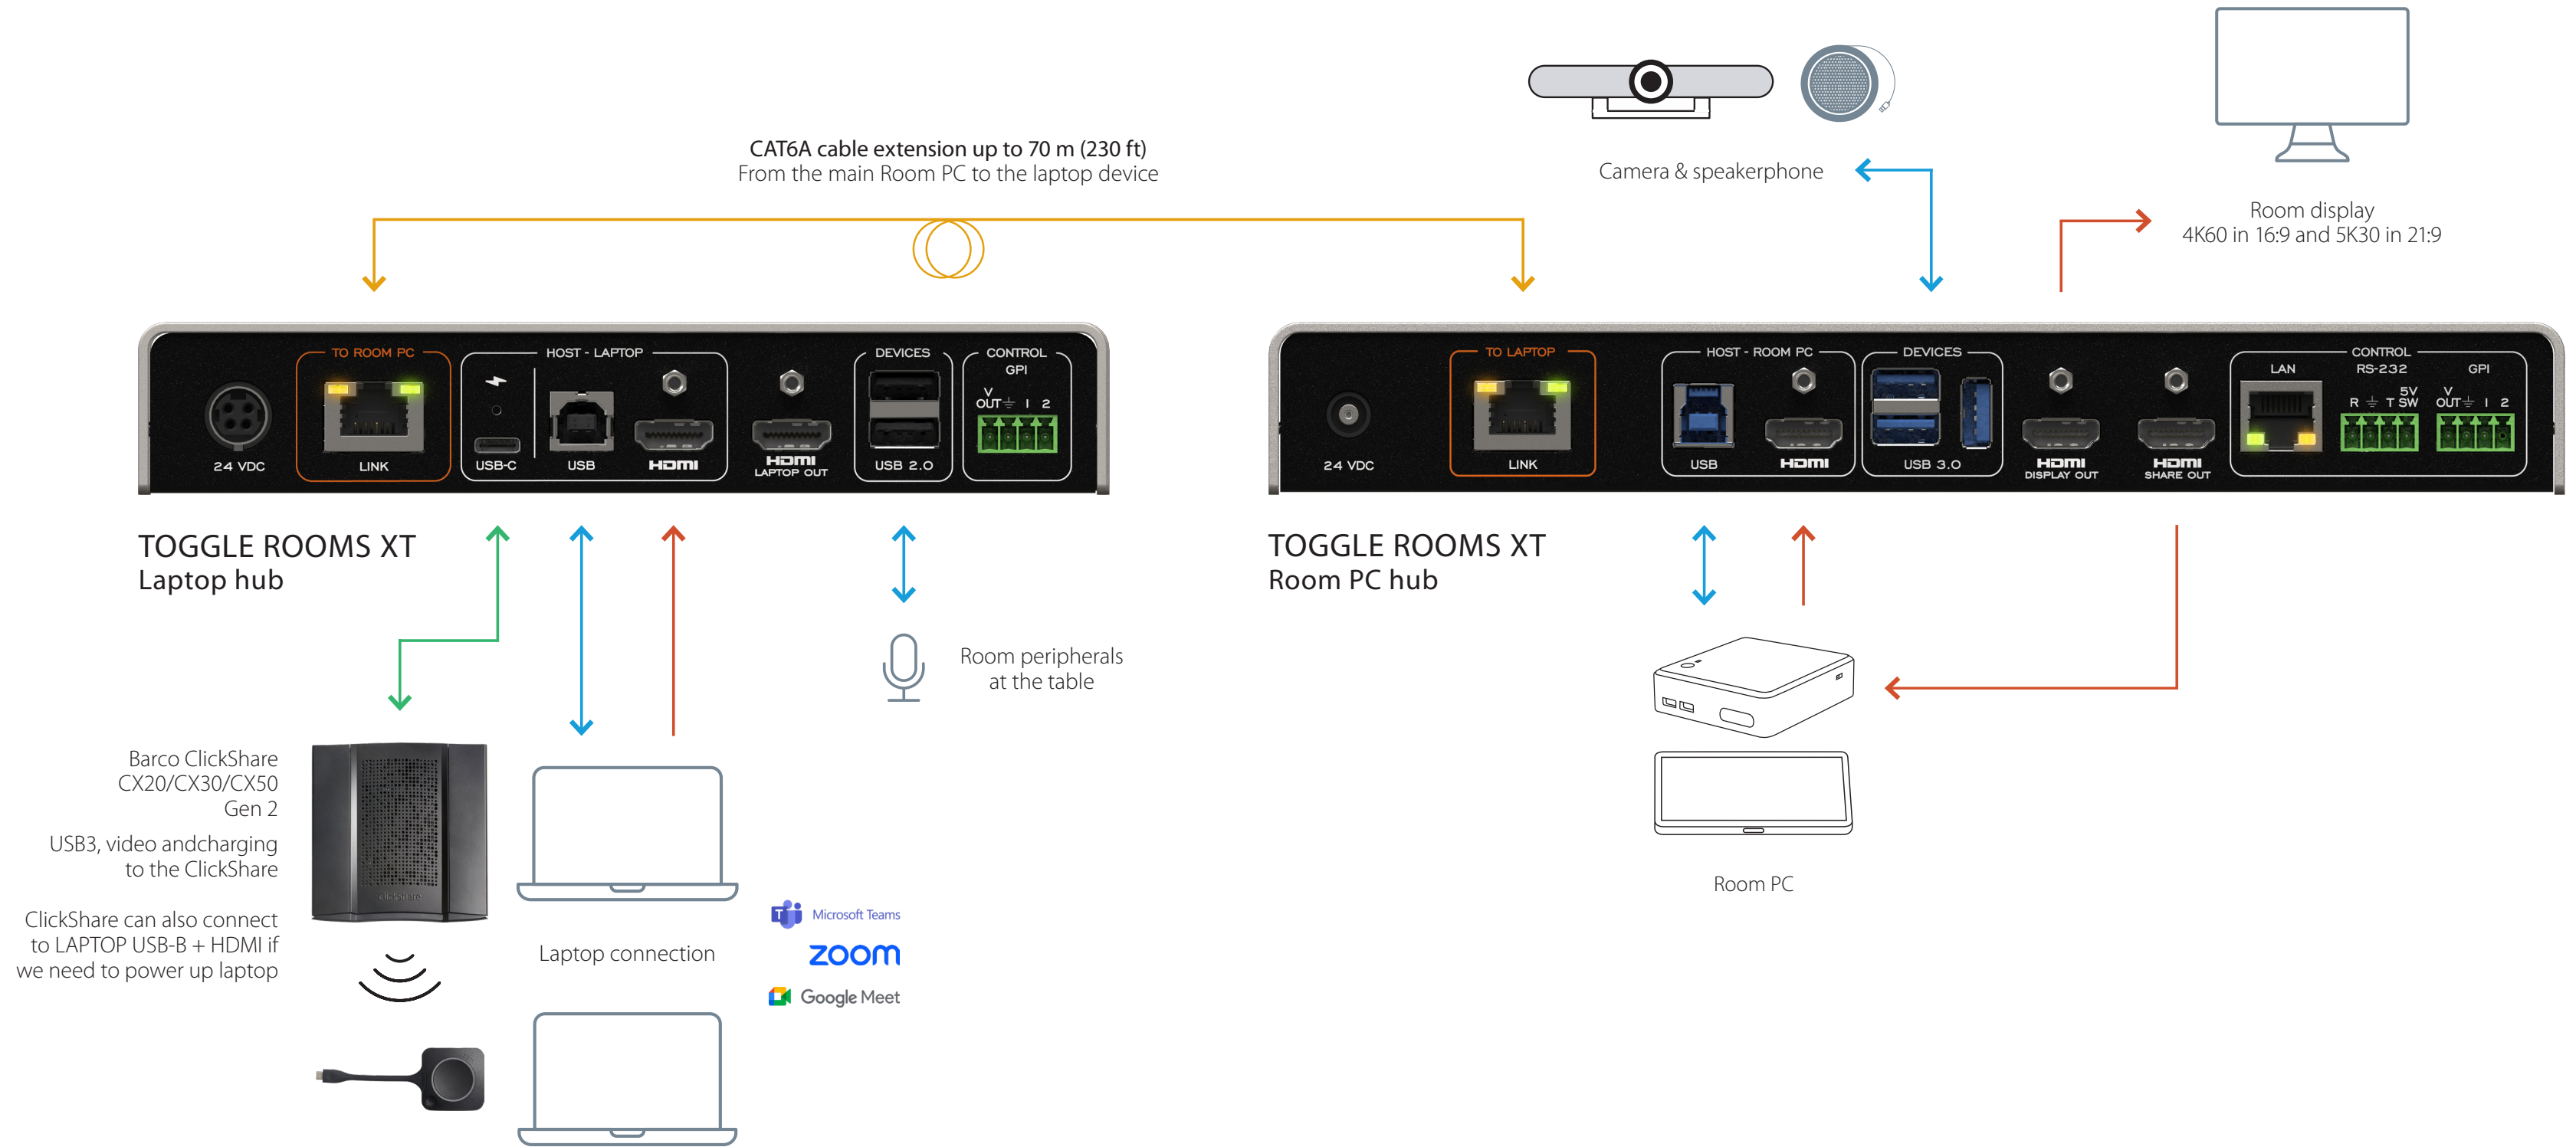

TOGGLE ROOMS XT with Barco ClickShare CX20/CX30/CX50 Gen 2 via USB-C connection (100W)

LEGEND

USB-C — USB — HDMI — HDBT —