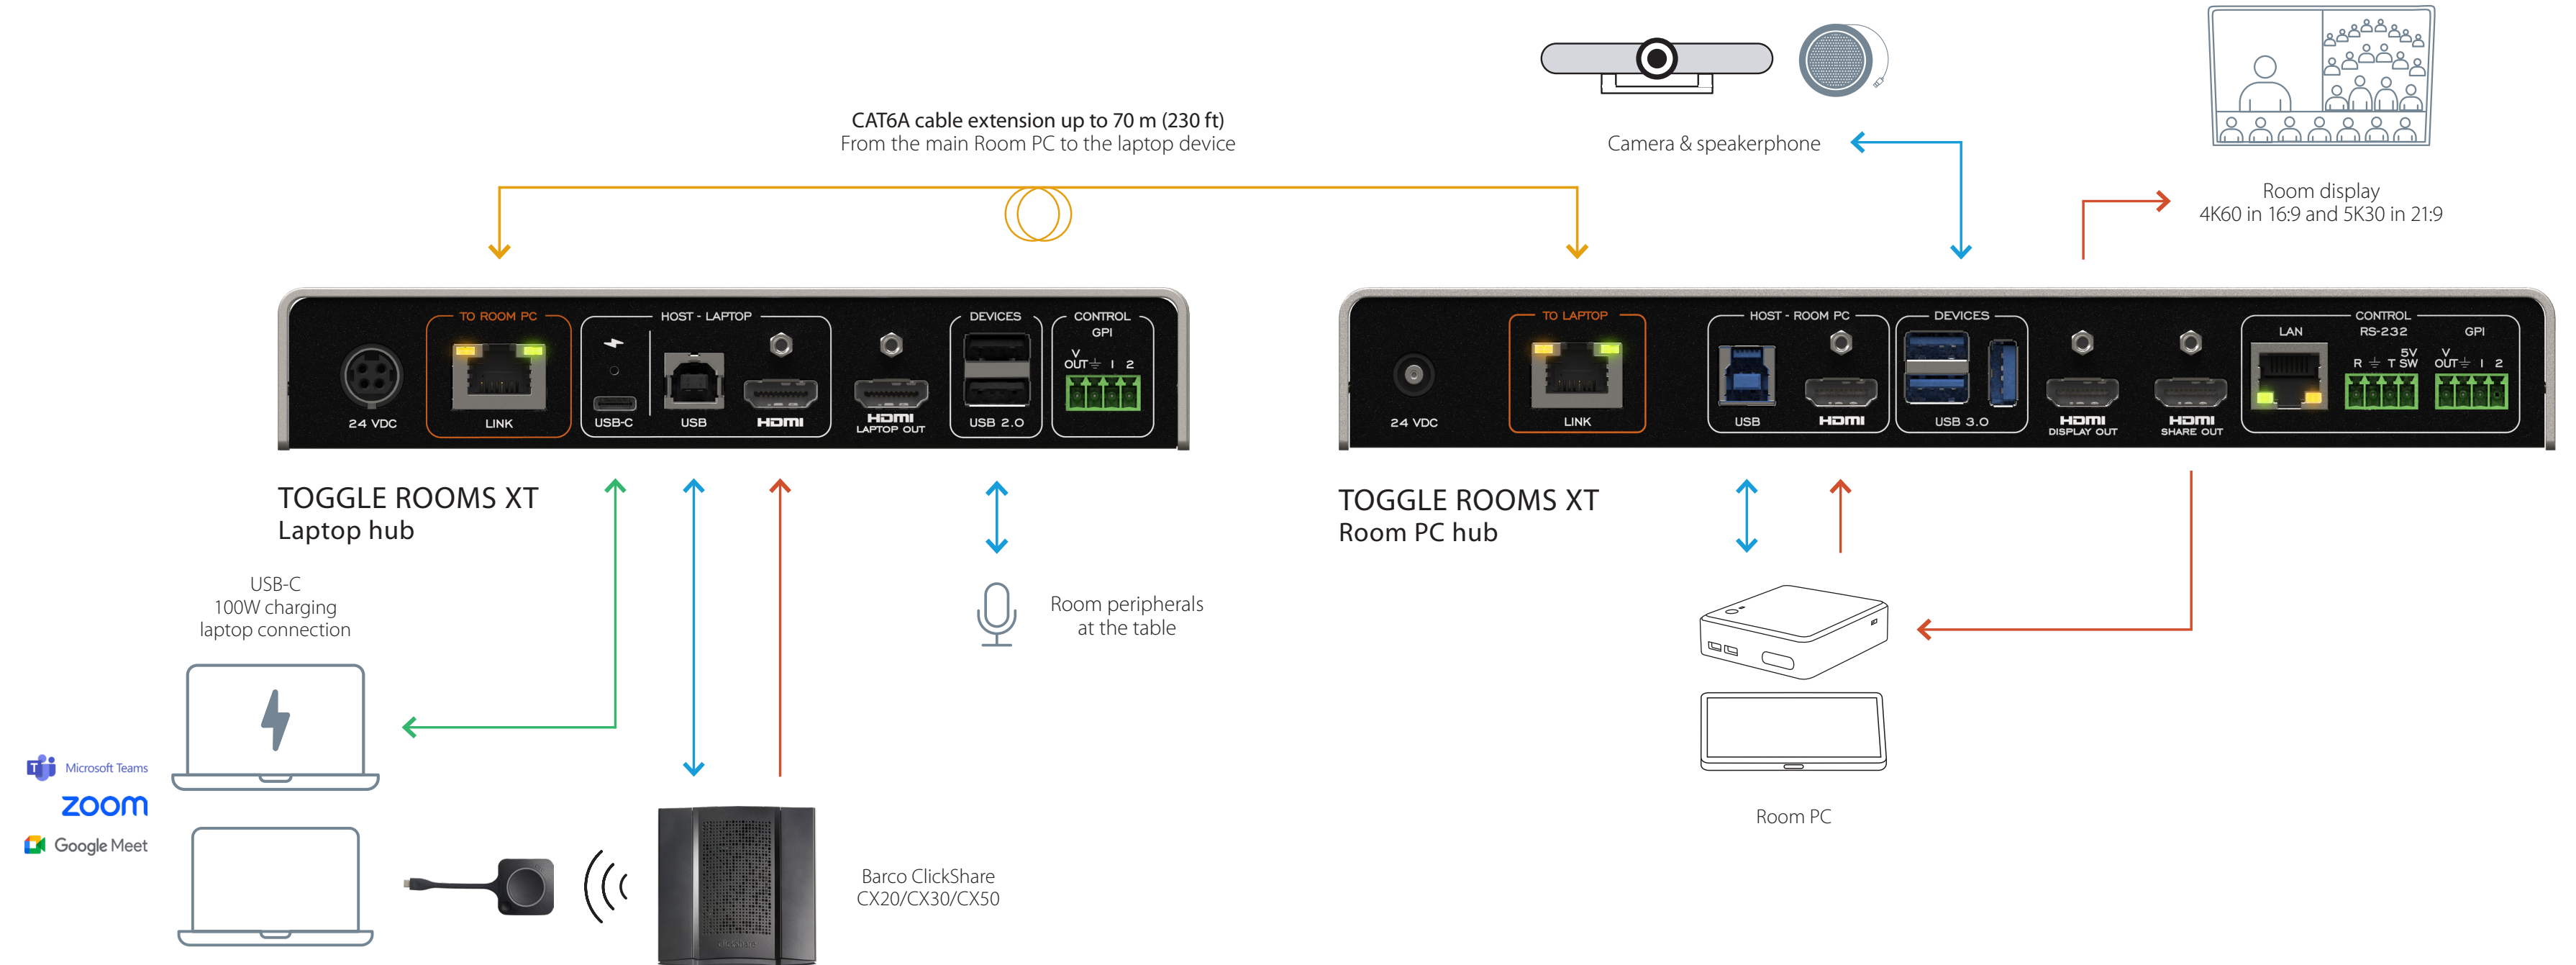

TOGGLE ROOMS XT with Barco ClickShare CX20/CX30/CX50

LEGEND

USB-C — USB — HDMI — HDBT —