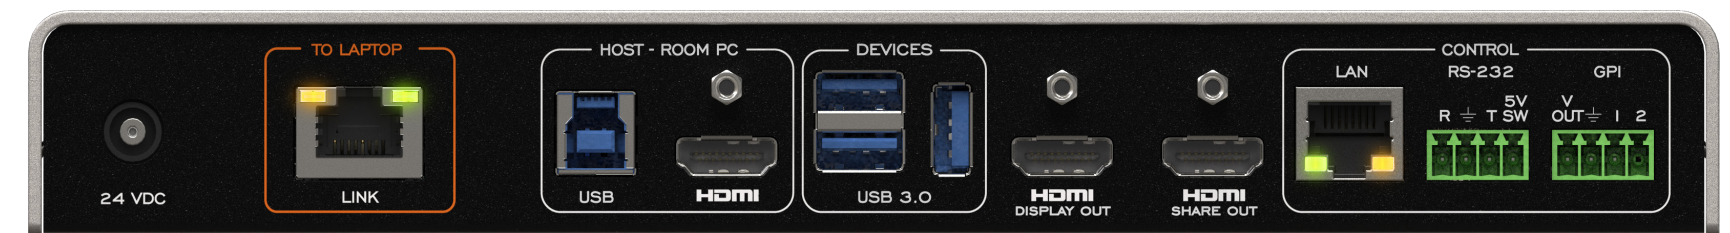

TOGGLE ROOMS XT with Lenovo and Jabra PanaCast 50 Room System

CAT6A cable extension up to 70 m (230 ft)
 From the main Room PC to the laptop device

TOGGLE ROOMS XT
 Laptop hub

TOGGLE ROOMS XT
 Room PC hub

USB-C
 100W charging
 laptop connection

Laptop connection

Lenovo ThinkSmart Controller

Lenovo ThinkSmart Core

LEGEND