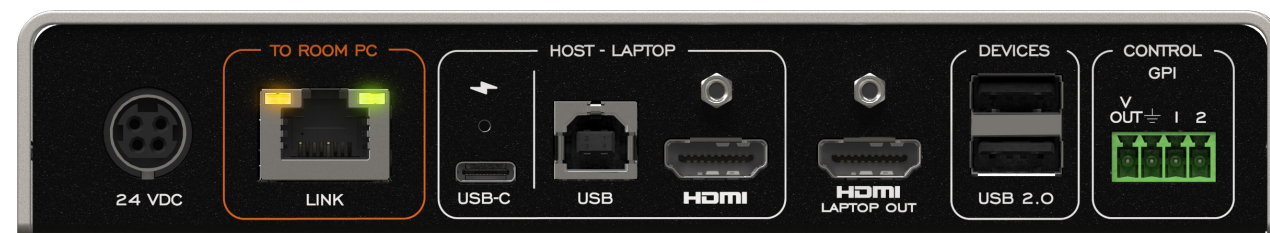

TOGGLE ROOMS XT with Lenovo and Jabra PanaCast 50 Room System

CAT6A cable extension up to 70 m (230 ft)
 From the main Room PC to the laptop device

TOGGLE ROOMS XT
 Laptop hub

TOGGLE ROOMS XT
 Room PC hub

USB-C
 100W charging
 laptop connection

Laptop connection

Lenovo ThinkSmart Controller

Lenovo ThinkSmart Core

LEGEND