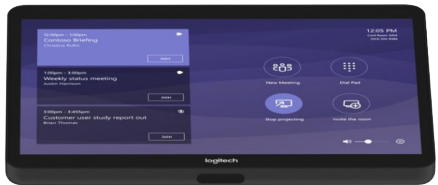

TOGGLE ROOMS XT
 Laptop hub

TOGGLE ROOMS XT
 Room PC hub

USB-C
 100W charging
 laptop connection

Laptop connection

GPI/button
 interface

Logitech Rally Bar videobar

Logitech
 Tap IP

Maestro – Device controller
 (software for TOGGLE ROOMS XT)

Make sure to turn off USB power when Room PC is selected inside our Maestro software.

LEGEND

- USB-C —
- USB —
- HDMI —
- HDBT —