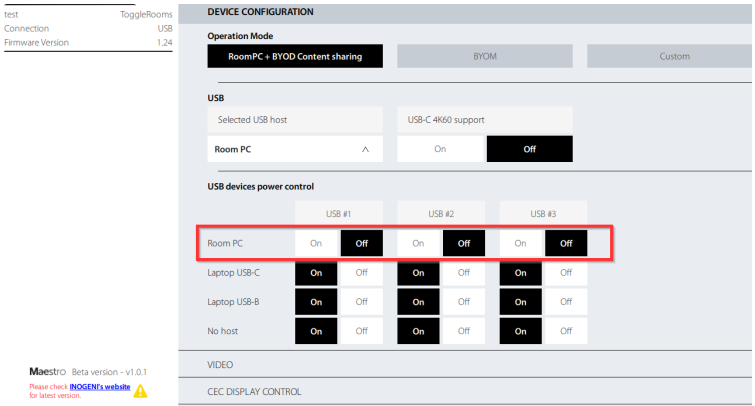

TOGGLE ROOMS XT
 Laptop hub

TOGGLE ROOMS XT
 Room PC hub

USB-C
 100W charging
 laptop connection

Laptop connection

GPI/button
 interface

Logitech Rally Bar videobar

Logitech
 Tap IP

Maestro – Device controller
 (software for TOGGLE ROOMS XT)

Make sure to turn off USB power when Room PC is selected inside our Maestro software.

LEGEND

- USB-C —
- USB —
- HDMI —
- HDBT —