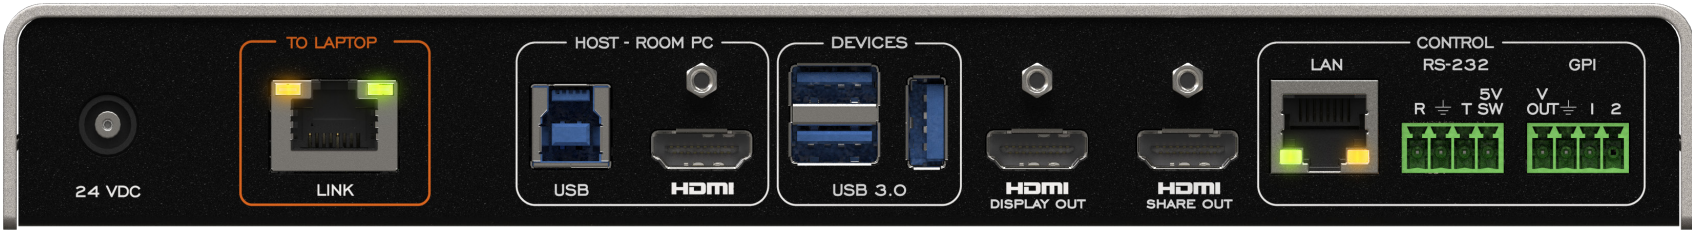

TOGGLE ROOMS XT with Logitech Rally Bar camera in appliance for Room PC host with INO-BUTTON KIT.

CAT6A cable extension up to 70 m (230 ft)
 From the main Room PC to the laptop device

Room display
 4K60 in 16:9 and 5K30 in 21:9

TOGGLE ROOMS XT
 Laptop hub

TOGGLE ROOMS XT
 Room PC hub

USB-C
 100W charging
 laptop connection

Laptop connection

GPI/button
 interface

Logitech Rally Bar videobar

Logitech
 Tap IP

Maestro – Device controller
 (software for TOGGLE ROOMS XT)

Make sure to turn off USB power when Room PC is selected inside our Maestro software.

LEGEND

- USB-C —
- USB —
- HDMI —
- HDBT —