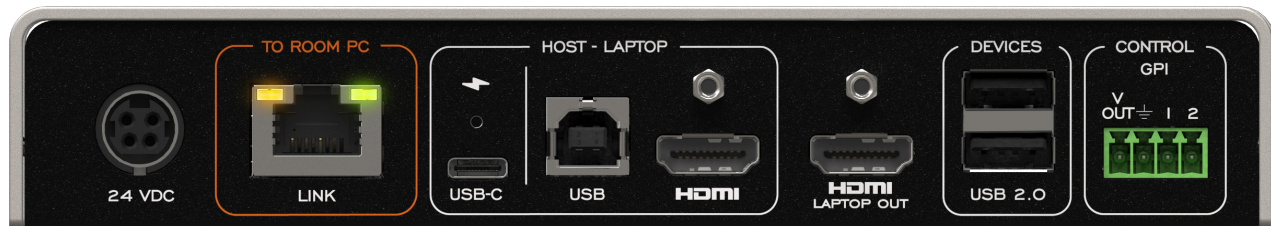

TOGGLE ROOMS XT with Logitech Rally (Camera, Speaker, Mic Pod and Tap) for Large Room System with Intel NUC

CAT6A cable extension up to 70 m (230 ft)  
 From the main Room PC to the laptop device

TOGGLE ROOMS XT Laptop hub

TOGGLE ROOMS XT Room PC hub

**LEGEND**