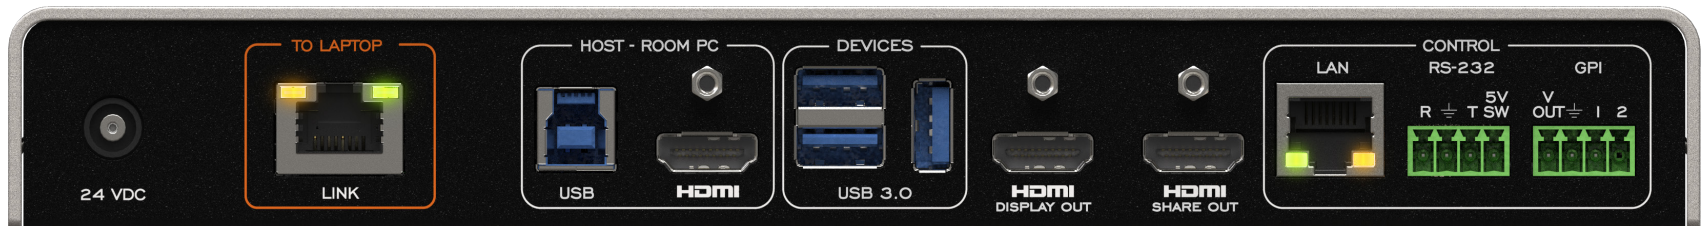

TOGGLE ROOMS XT with Logitech Rally (Camera, Speaker, Mic Pod and Tap) for Large Room System with Intel NUC

CAT6A cable extension up to 70 m (230 ft)  
 From the main Room PC to the laptop device

TOGGLE ROOMS XT Laptop hub

TOGGLE ROOMS XT Room PC hub

**LEGEND**