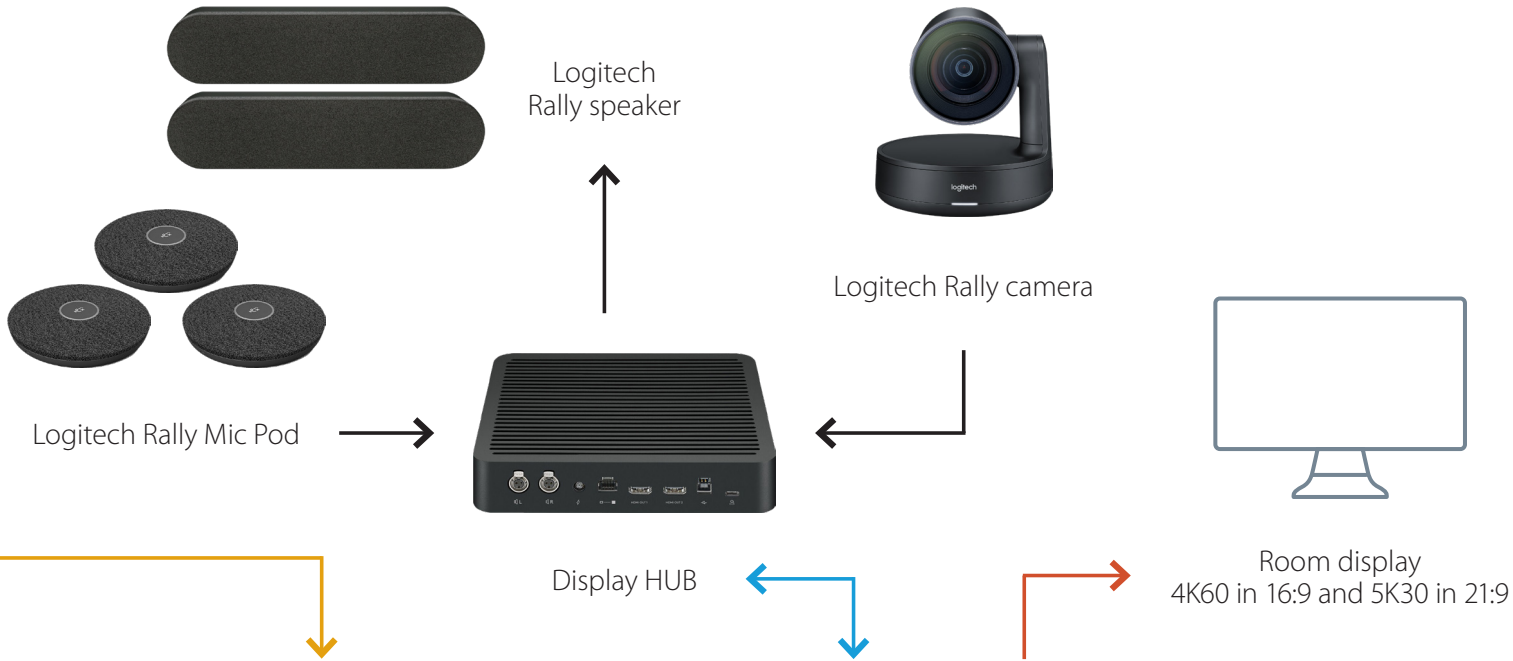

TOGGLE ROOMS XT with Logitech Rally (Camera, Speaker, Mic Pod and Tap) for Large Room System with Intel NUC

CAT6A cable extension up to 70 m (230 ft)  
 From the main Room PC to the laptop device

TOGGLE ROOMS XT Laptop hub

TOGGLE ROOMS XT Room PC hub

**LEGEND**