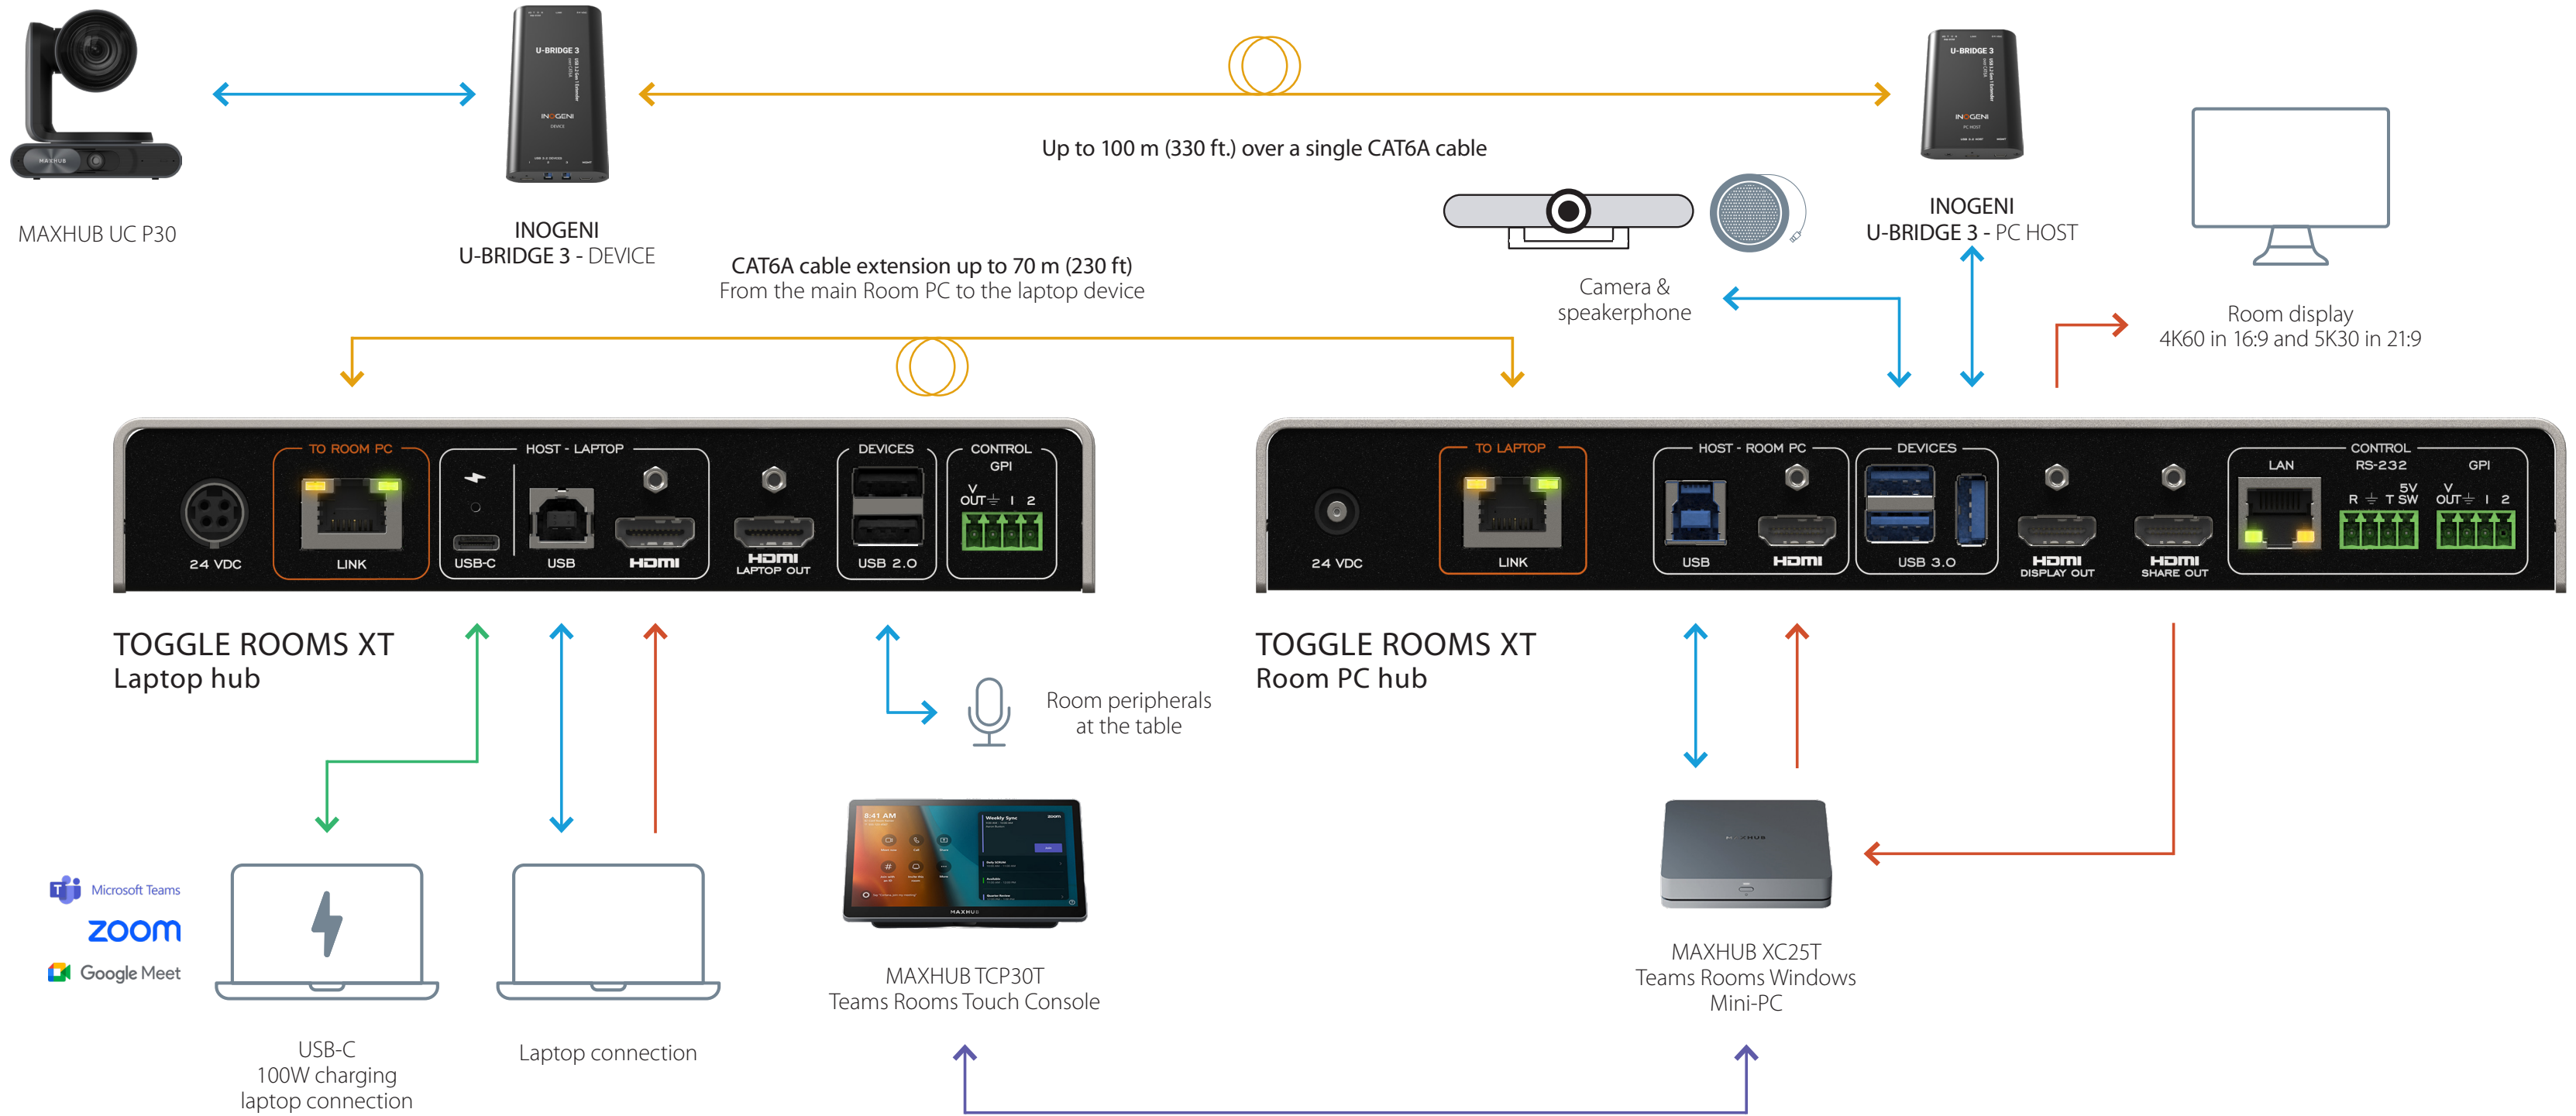

TOGGLE ROOMS XT with MAXHUB XCore Kit Pro

LEGEND

- USB-C —
- USB —
- HDMI —
- HDBT —
- IP —