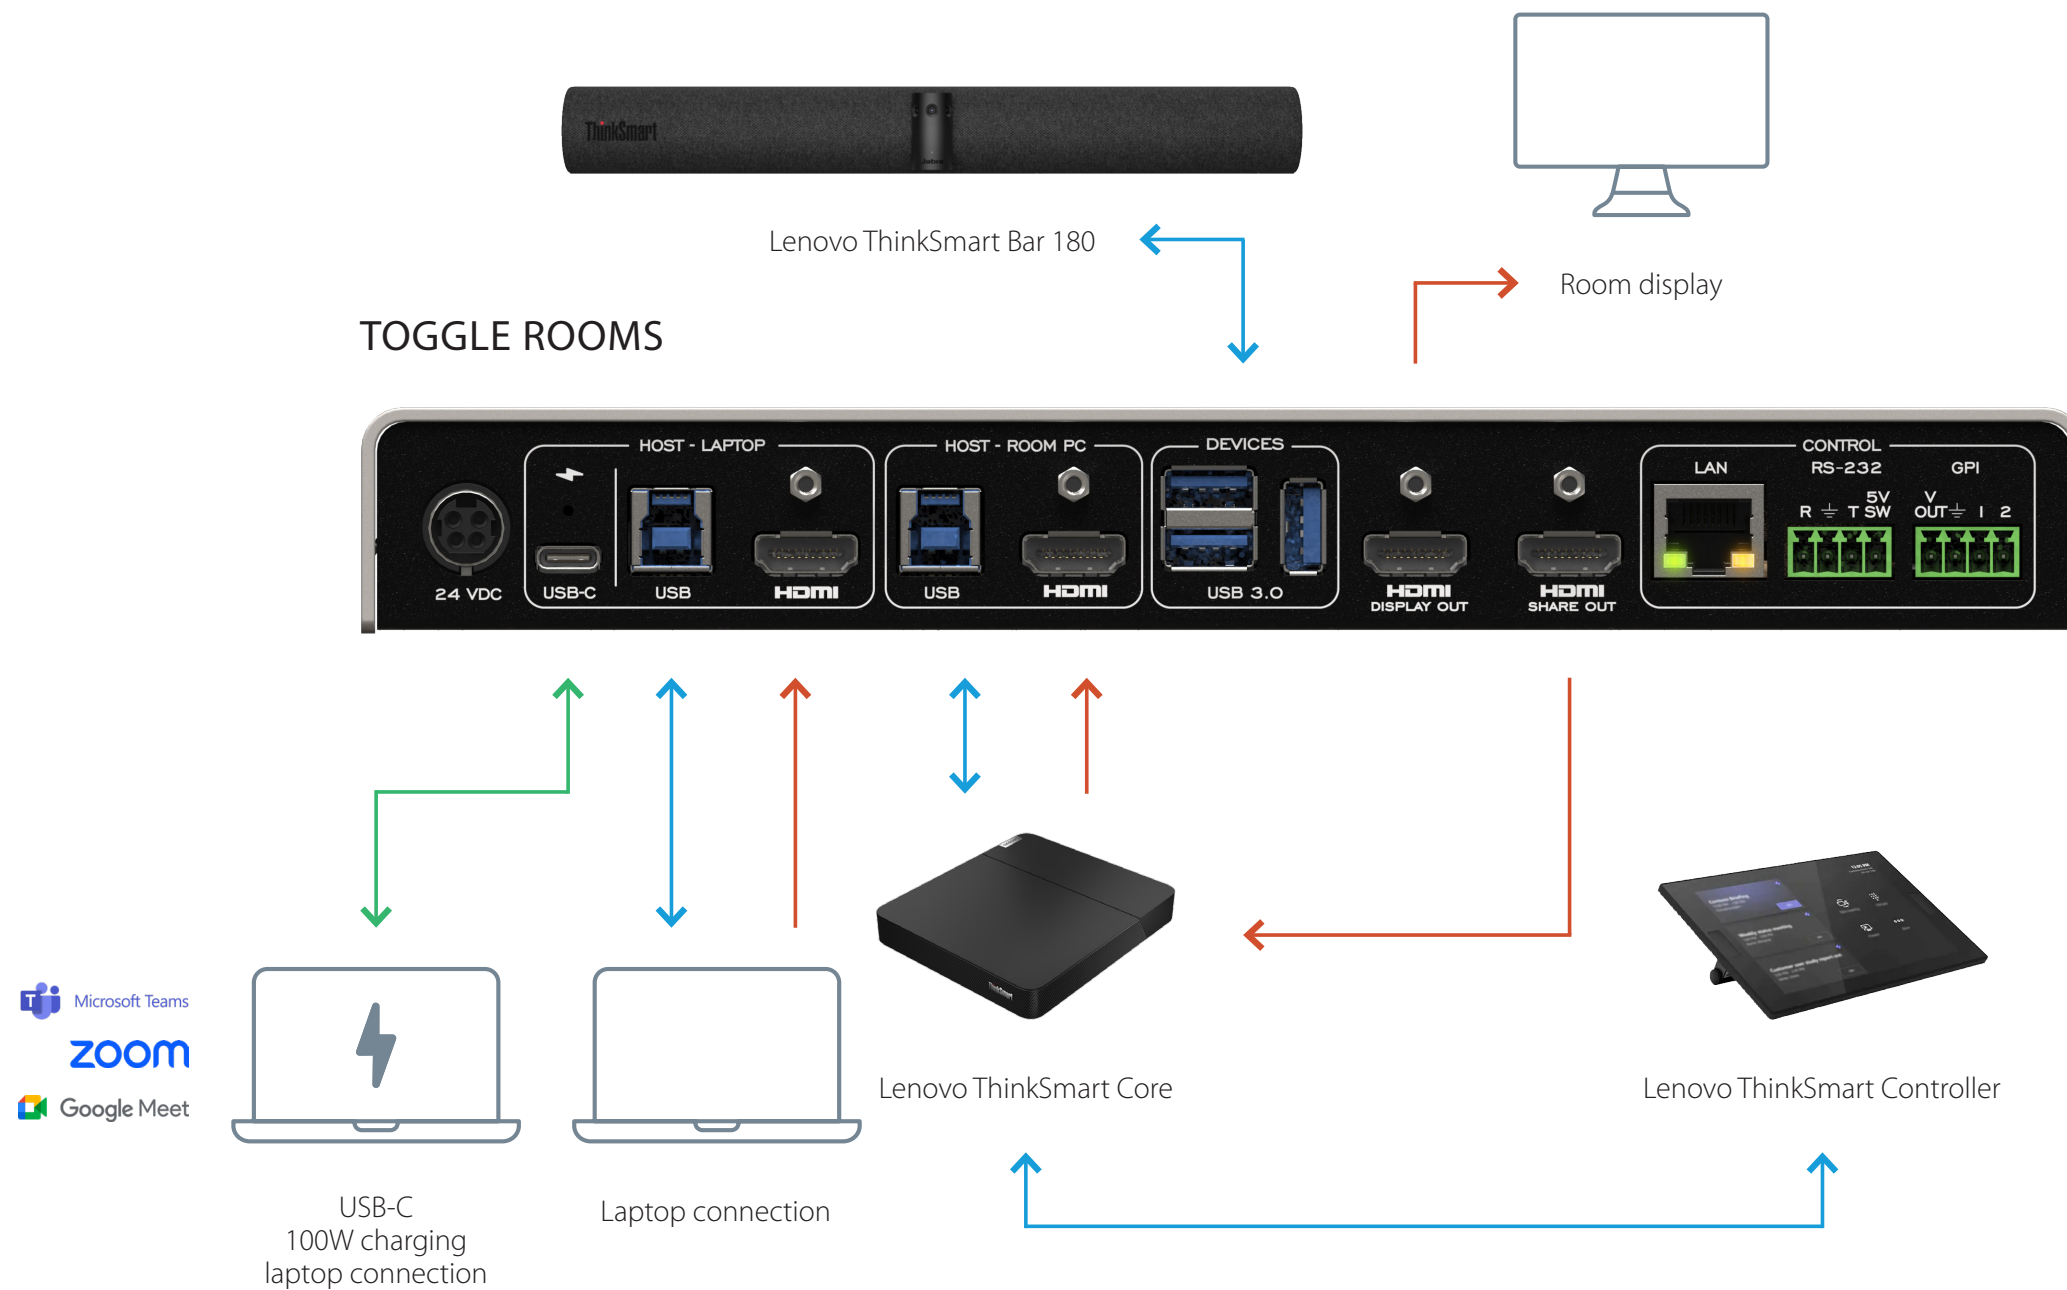

USB-C — USB — HDMI —

TOGGLE ROOMS with Barco ClickShare CX20/CX30/CX50 Gen 2 via USB-C connection (100W)

LEGEND

USB-C — USB — HDMI —

TOGGLE ROOMS with Crestron Flex Advance Series

LEGEND

USB-C — USB — HDMI —

TOGGLE ROOMS with Lenovo ThinkSmart Core, Controller Kit and ThinkSmart Bar 180

LEGEND

USB-C — USB — HDMI —

TOGGLE ROOMS with Lenovo ThinkSmart Bar 180, Core & IP Controller Kit

TOGGLE ROOMS with Lenovo ThinkSmart Core & IP Controller Kit with Room peripherals or other device

LEGEND

USB-C — USB — HDMI —

TOGGLE ROOMS with Logitech Rally Bar Medium Room System with PC

LEGEND

USB-C — USB — HDMI —

TOGGLE ROOMS with Logitech Rally Bar and Sight camera

TOGGLE ROOMS with Logitech Rally (Camera, Speaker, Mic Pod and Tap) for large room system with Intel NUC

TOGGLE ROOMS

TOGGLE ROOMS with Logitech Rally Bar camera in appliance for Room PC host.

LEGEND

USB-C — USB — HDMI —

TOGGLE ROOMS with Logitech Rally Bar camera in appliance for Room PC host with INO-BUTTON KIT.