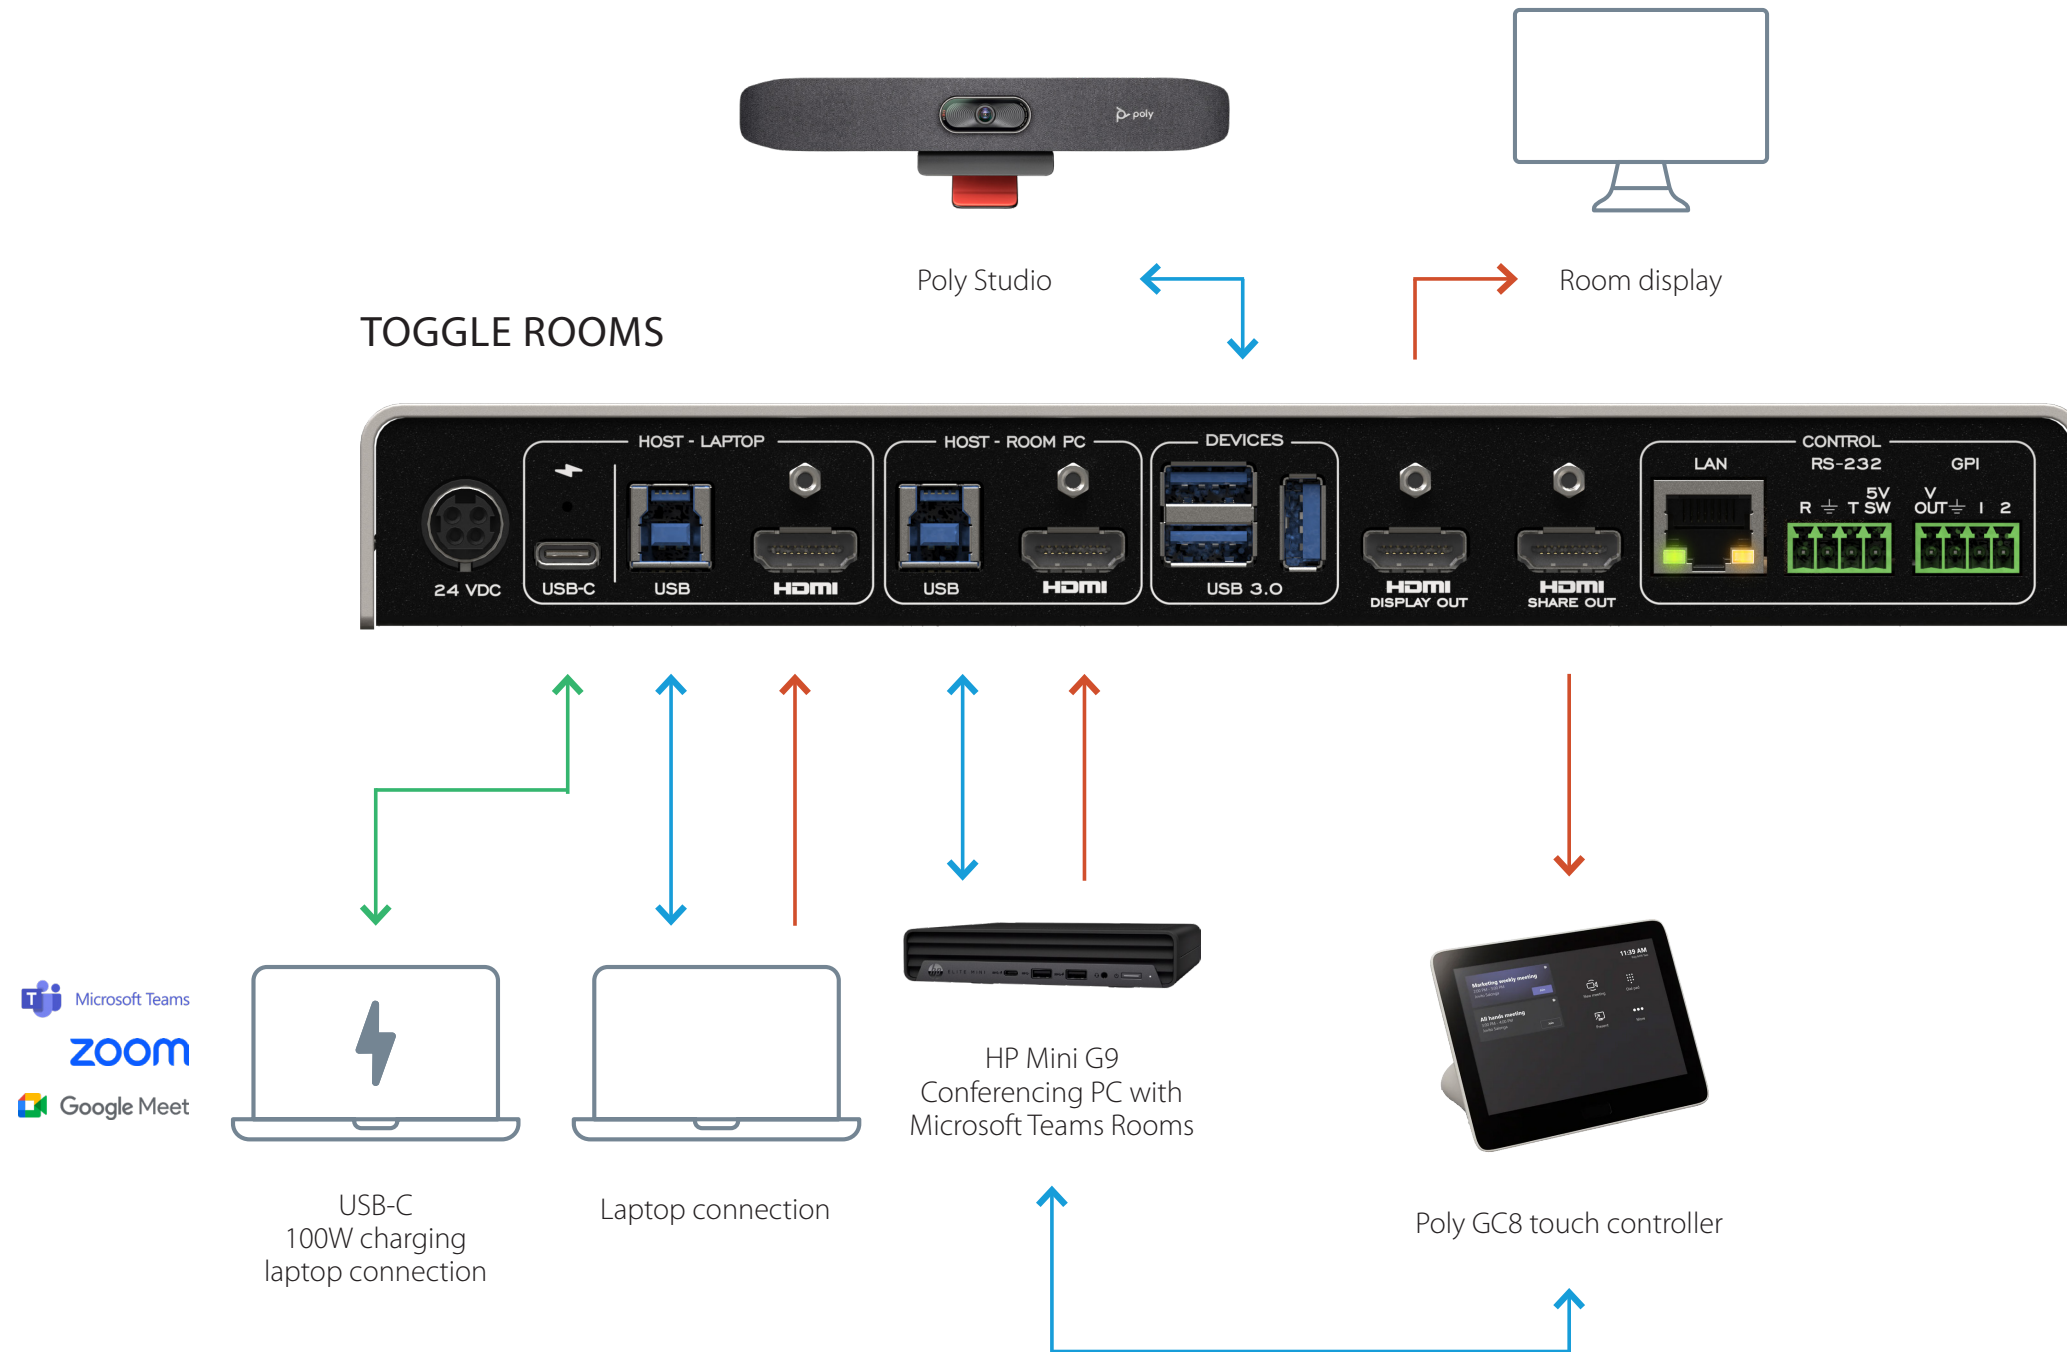

LEGEND

USB-C — USB — HDMI —

TOGGLE ROOMS with Logitech Rally Bar Medium Room System with PC

LEGEND

USB-C — USB — HDMI —

TOGGLE ROOMS with Logitech Rally Bar and Sight camera

TOGGLE ROOMS with Logitech Rally (Camera, Speaker, Mic Pod and Tap) for large room system with Intel NUC

TOGGLE ROOMS

TOGGLE ROOMS with Logitech Rally Bar camera in appliance for Room PC host.

LEGEND

USB-C — USB — HDMI —

TOGGLE ROOMS with Logitech Rally Bar camera in appliance for Room PC host with INO-BUTTON KIT.

LEGEND

USB-C ——— USB ——— HDMI ———

TOGGLE ROOMS with Logitech MeetUp 2 Room System and Airtame

LEGEND

USB-C — USB — HDMI —

TOGGLE ROOMS with MAXHUB XCore Kit

LEGEND

USB-C — USB — HDMI —

TOGGLE ROOMS with MAXHUB XCore Kit Pro

TOGGLE ROOMS

LEGEND

- USB-C —
- USB —
- HDMI —
- HDBT —
- IP —
-

TOGGLE ROOMS with Poly Studio Room Kit with HP Mini Conferencing PC

LEGEND

USB-C — USB — HDMI —