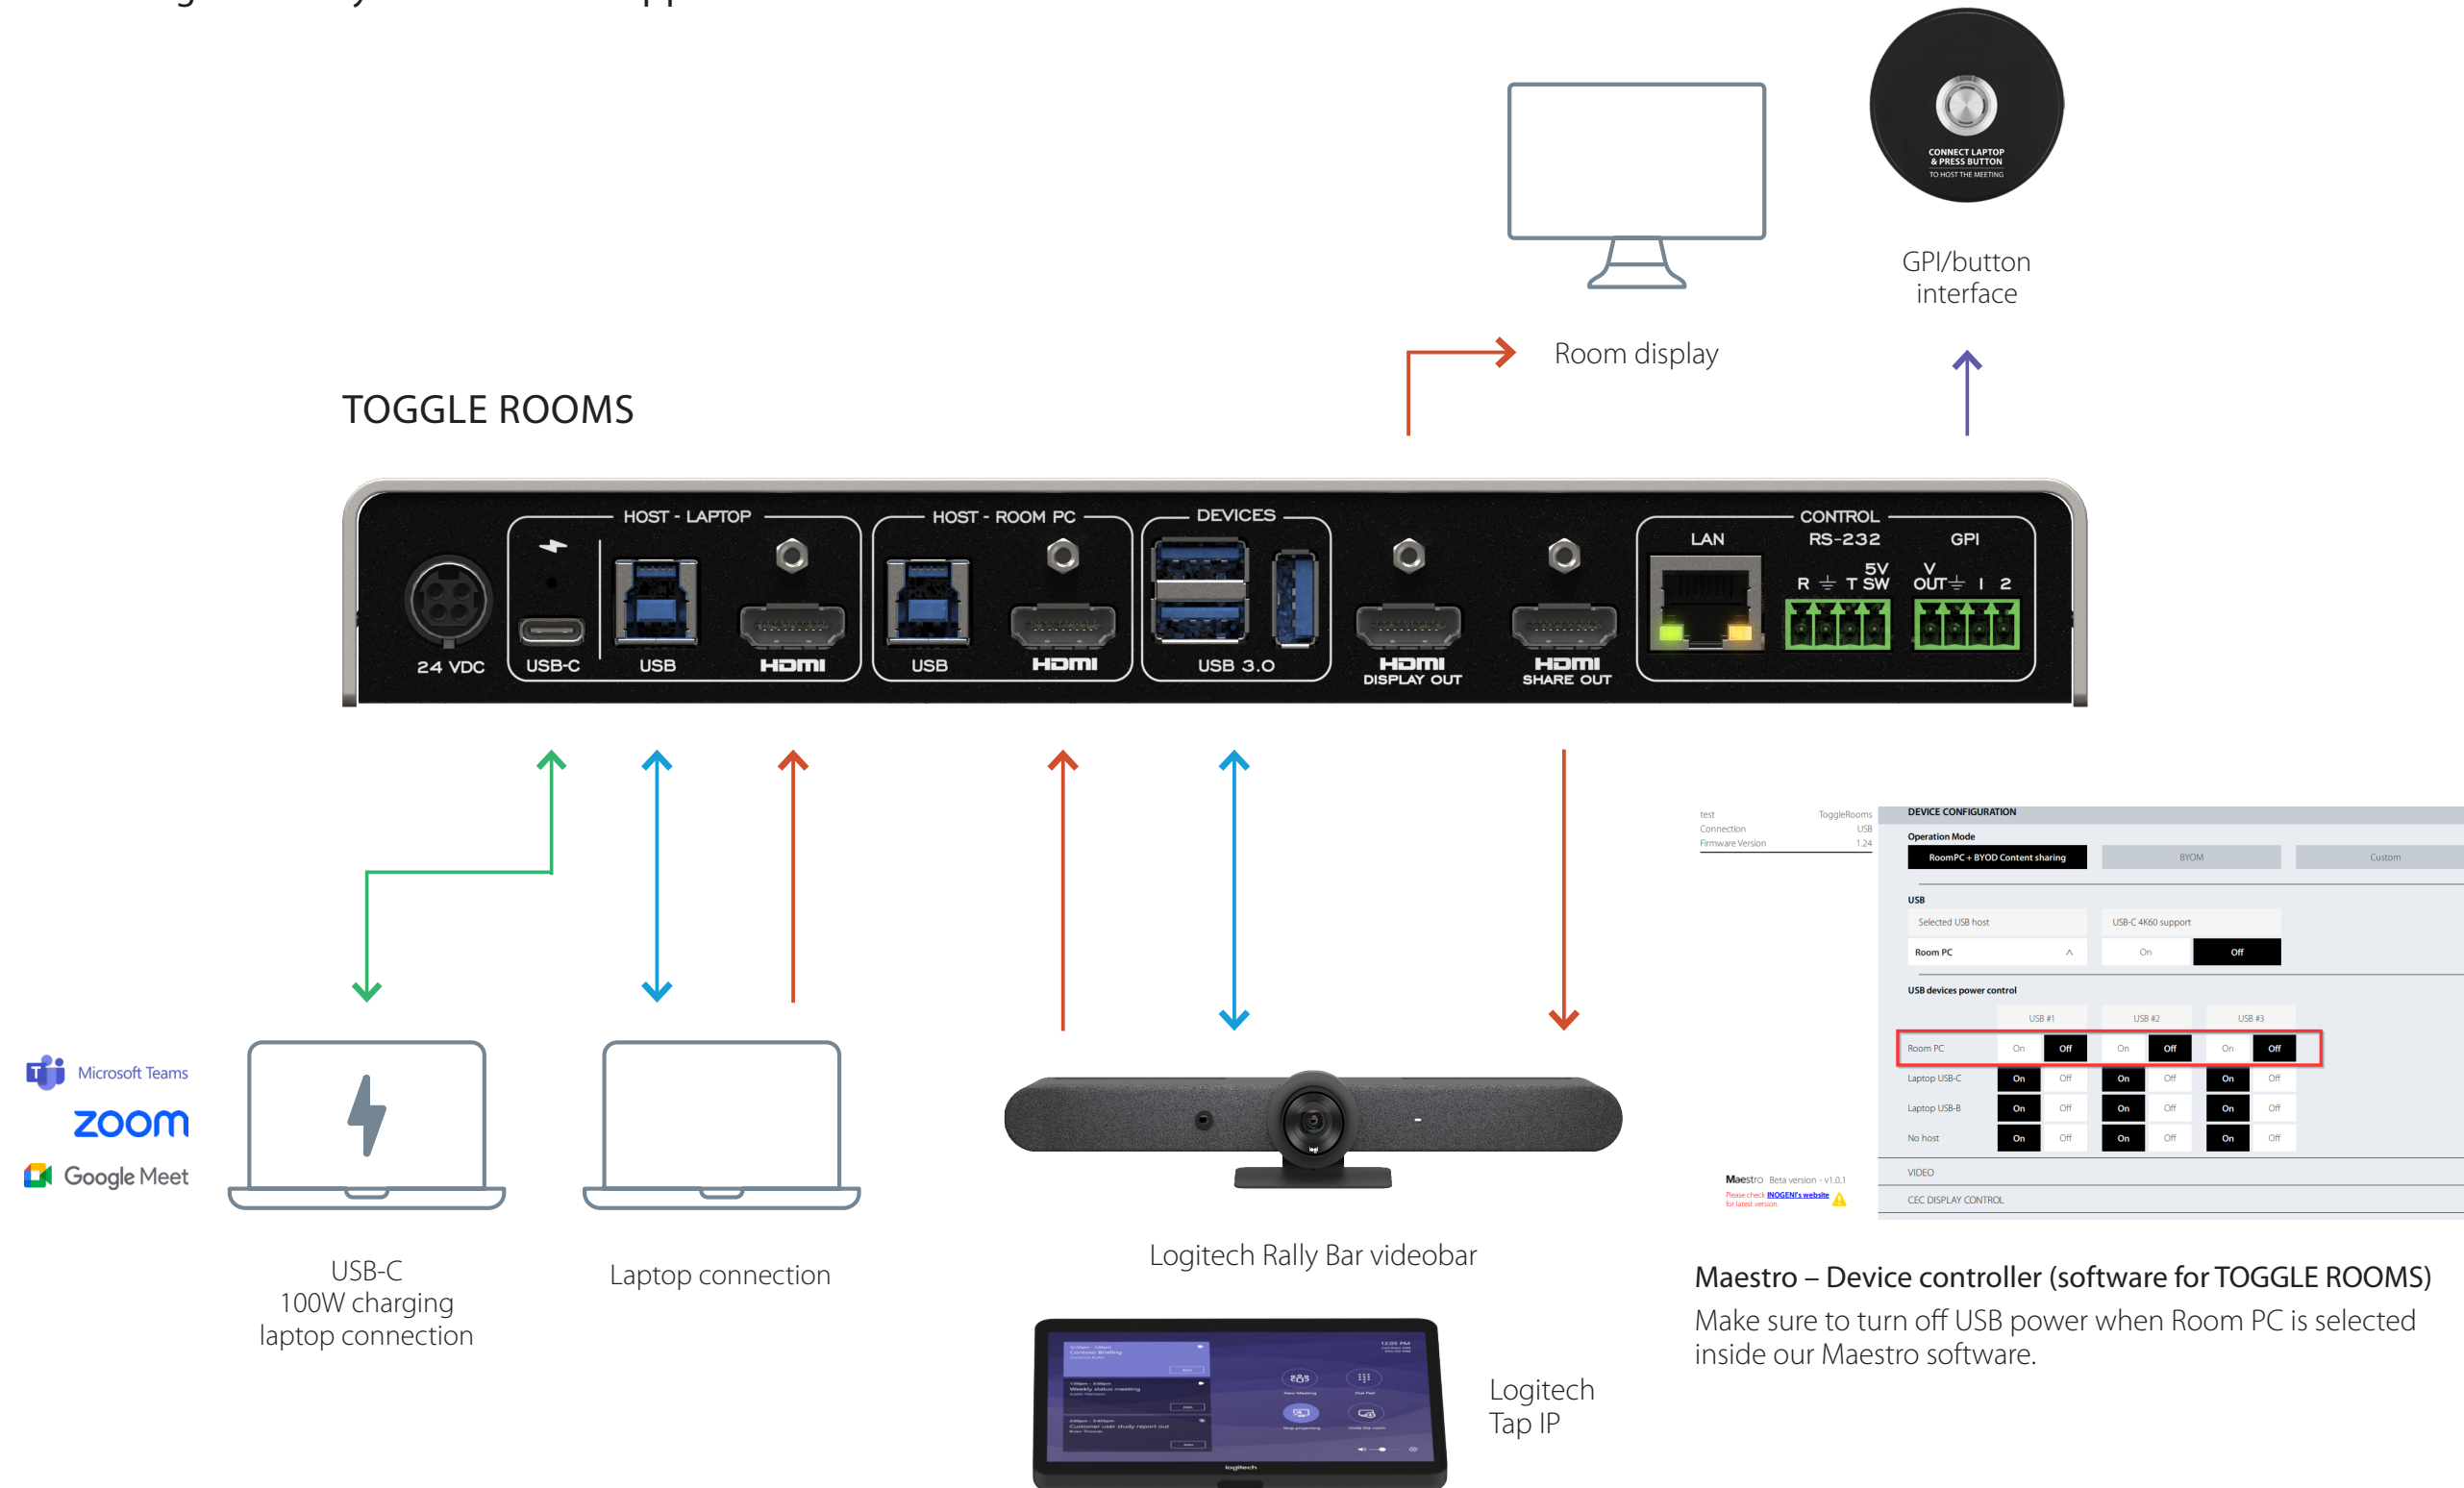

TOGGLE ROOMS with Lenovo ThinkSmart Core, Controller Kit and ThinkSmart Bar 180

LEGEND

USB-C — USB — HDMI —

TOGGLE ROOMS with Lenovo ThinkSmart Bar 180, Core & IP Controller Kit

TOGGLE ROOMS with Lenovo ThinkSmart Core & IP Controller Kit with Room peripherals or other device

LEGEND

USB-C — USB — HDMI —

TOGGLE ROOMS with Logitech Rally Bar Medium Room System with PC

LEGEND

USB-C — USB — HDMI —

TOGGLE ROOMS with Logitech Rally Bar and Sight camera

TOGGLE ROOMS with Logitech Rally (Camera, Speaker, Mic Pod and Tap) for large room system with Intel NUC

TOGGLE ROOMS

TOGGLE ROOMS with Logitech Rally Bar camera in appliance for Room PC host.

LEGEND

USB-C — USB — HDMI —

TOGGLE ROOMS with Logitech Rally Bar camera in appliance for Room PC host with INO-BUTTON KIT.

LEGEND

USB-C ——— USB ——— HDMI ———

TOGGLE ROOMS with Logitech MeetUp 2 Room System and Airtame

LEGEND

USB-C — USB — HDMI —

TOGGLE ROOMS with MAXHUB XCore Kit

LEGEND

USB-C — USB — HDMI —