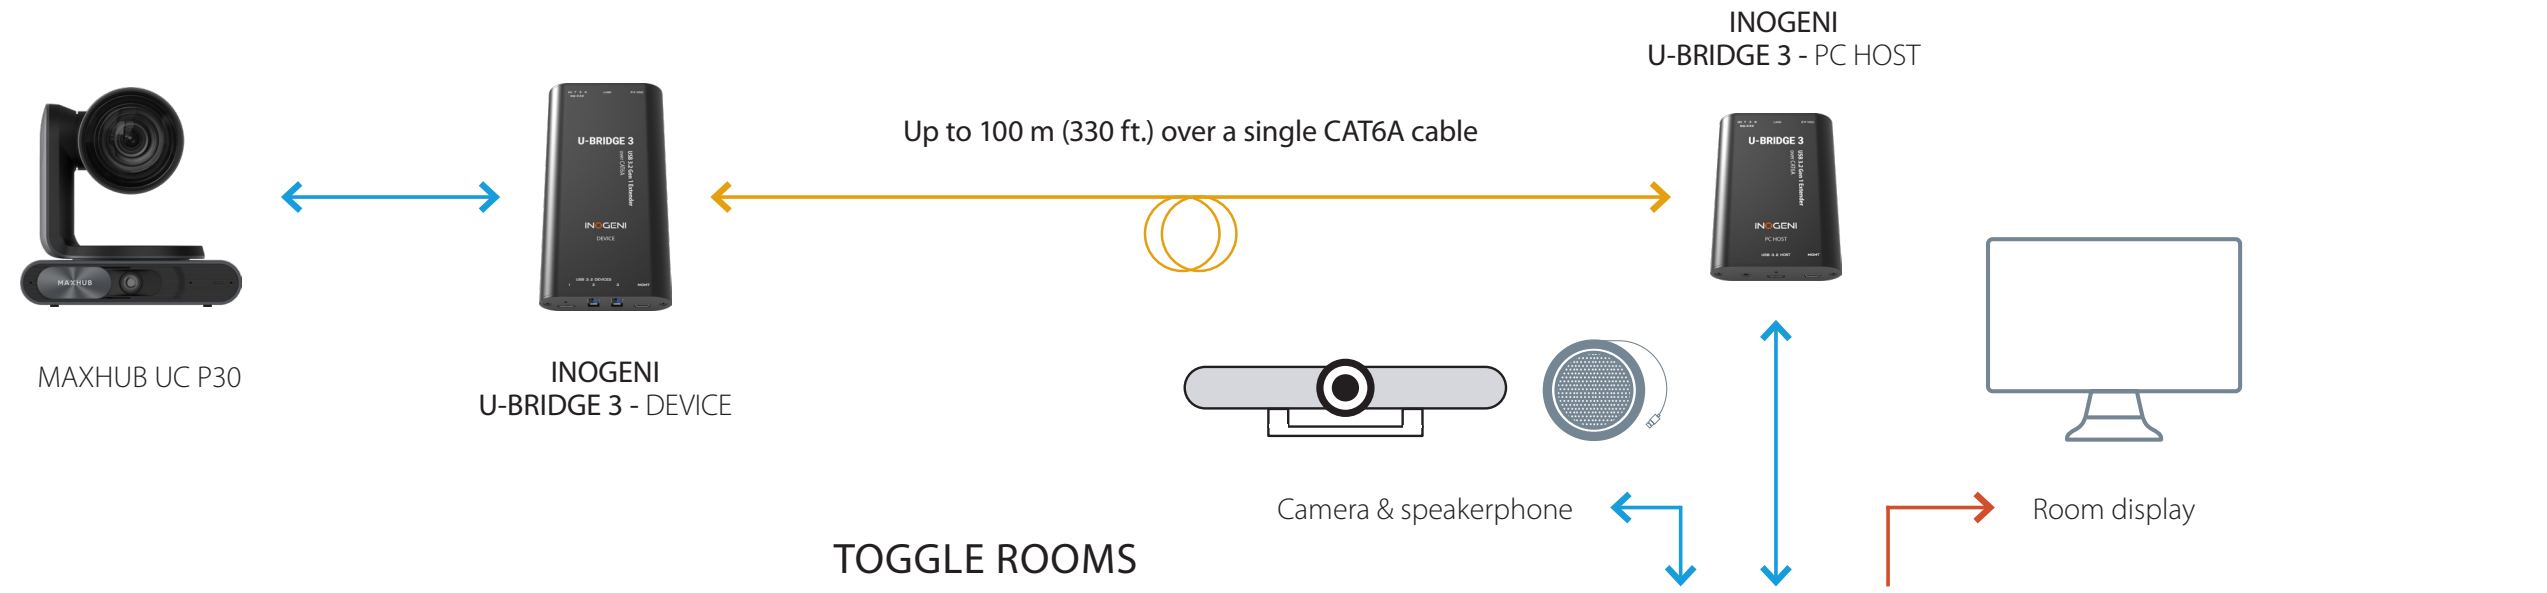

LEGEND

USB-C — USB — HDMI —

TOGGLE ROOMS with Logitech Rally Bar Medium Room System with PC

LEGEND

USB-C — USB — HDMI —

TOGGLE ROOMS with Logitech Rally Bar and Sight camera

TOGGLE ROOMS with Logitech Rally (Camera, Speaker, Mic Pod and Tap) for large room system with Intel NUC

TOGGLE ROOMS

TOGGLE ROOMS with Logitech Rally Bar camera in appliance for Room PC host.

LEGEND

USB-C — USB — HDMI —

TOGGLE ROOMS with Logitech Rally Bar camera in appliance for Room PC host with INO-BUTTON KIT.

LEGEND

USB-C ——— USB ——— HDMI ———

TOGGLE ROOMS with Logitech MeetUp 2 Room System and Airtame

LEGEND

USB-C — USB — HDMI —

TOGGLE ROOMS with MAXHUB XCore Kit

LEGEND

USB-C — USB — HDMI —

TOGGLE ROOMS with MAXHUB XCore Kit Pro

TOGGLE ROOMS

LEGEND

- USB-C —
- USB —
- HDMI —
- HDBT —
- IP —
-

TOGGLE ROOMS with Poly Studio Room Kit with HP Mini Conferencing PC

LEGEND

USB-C — USB — HDMI —