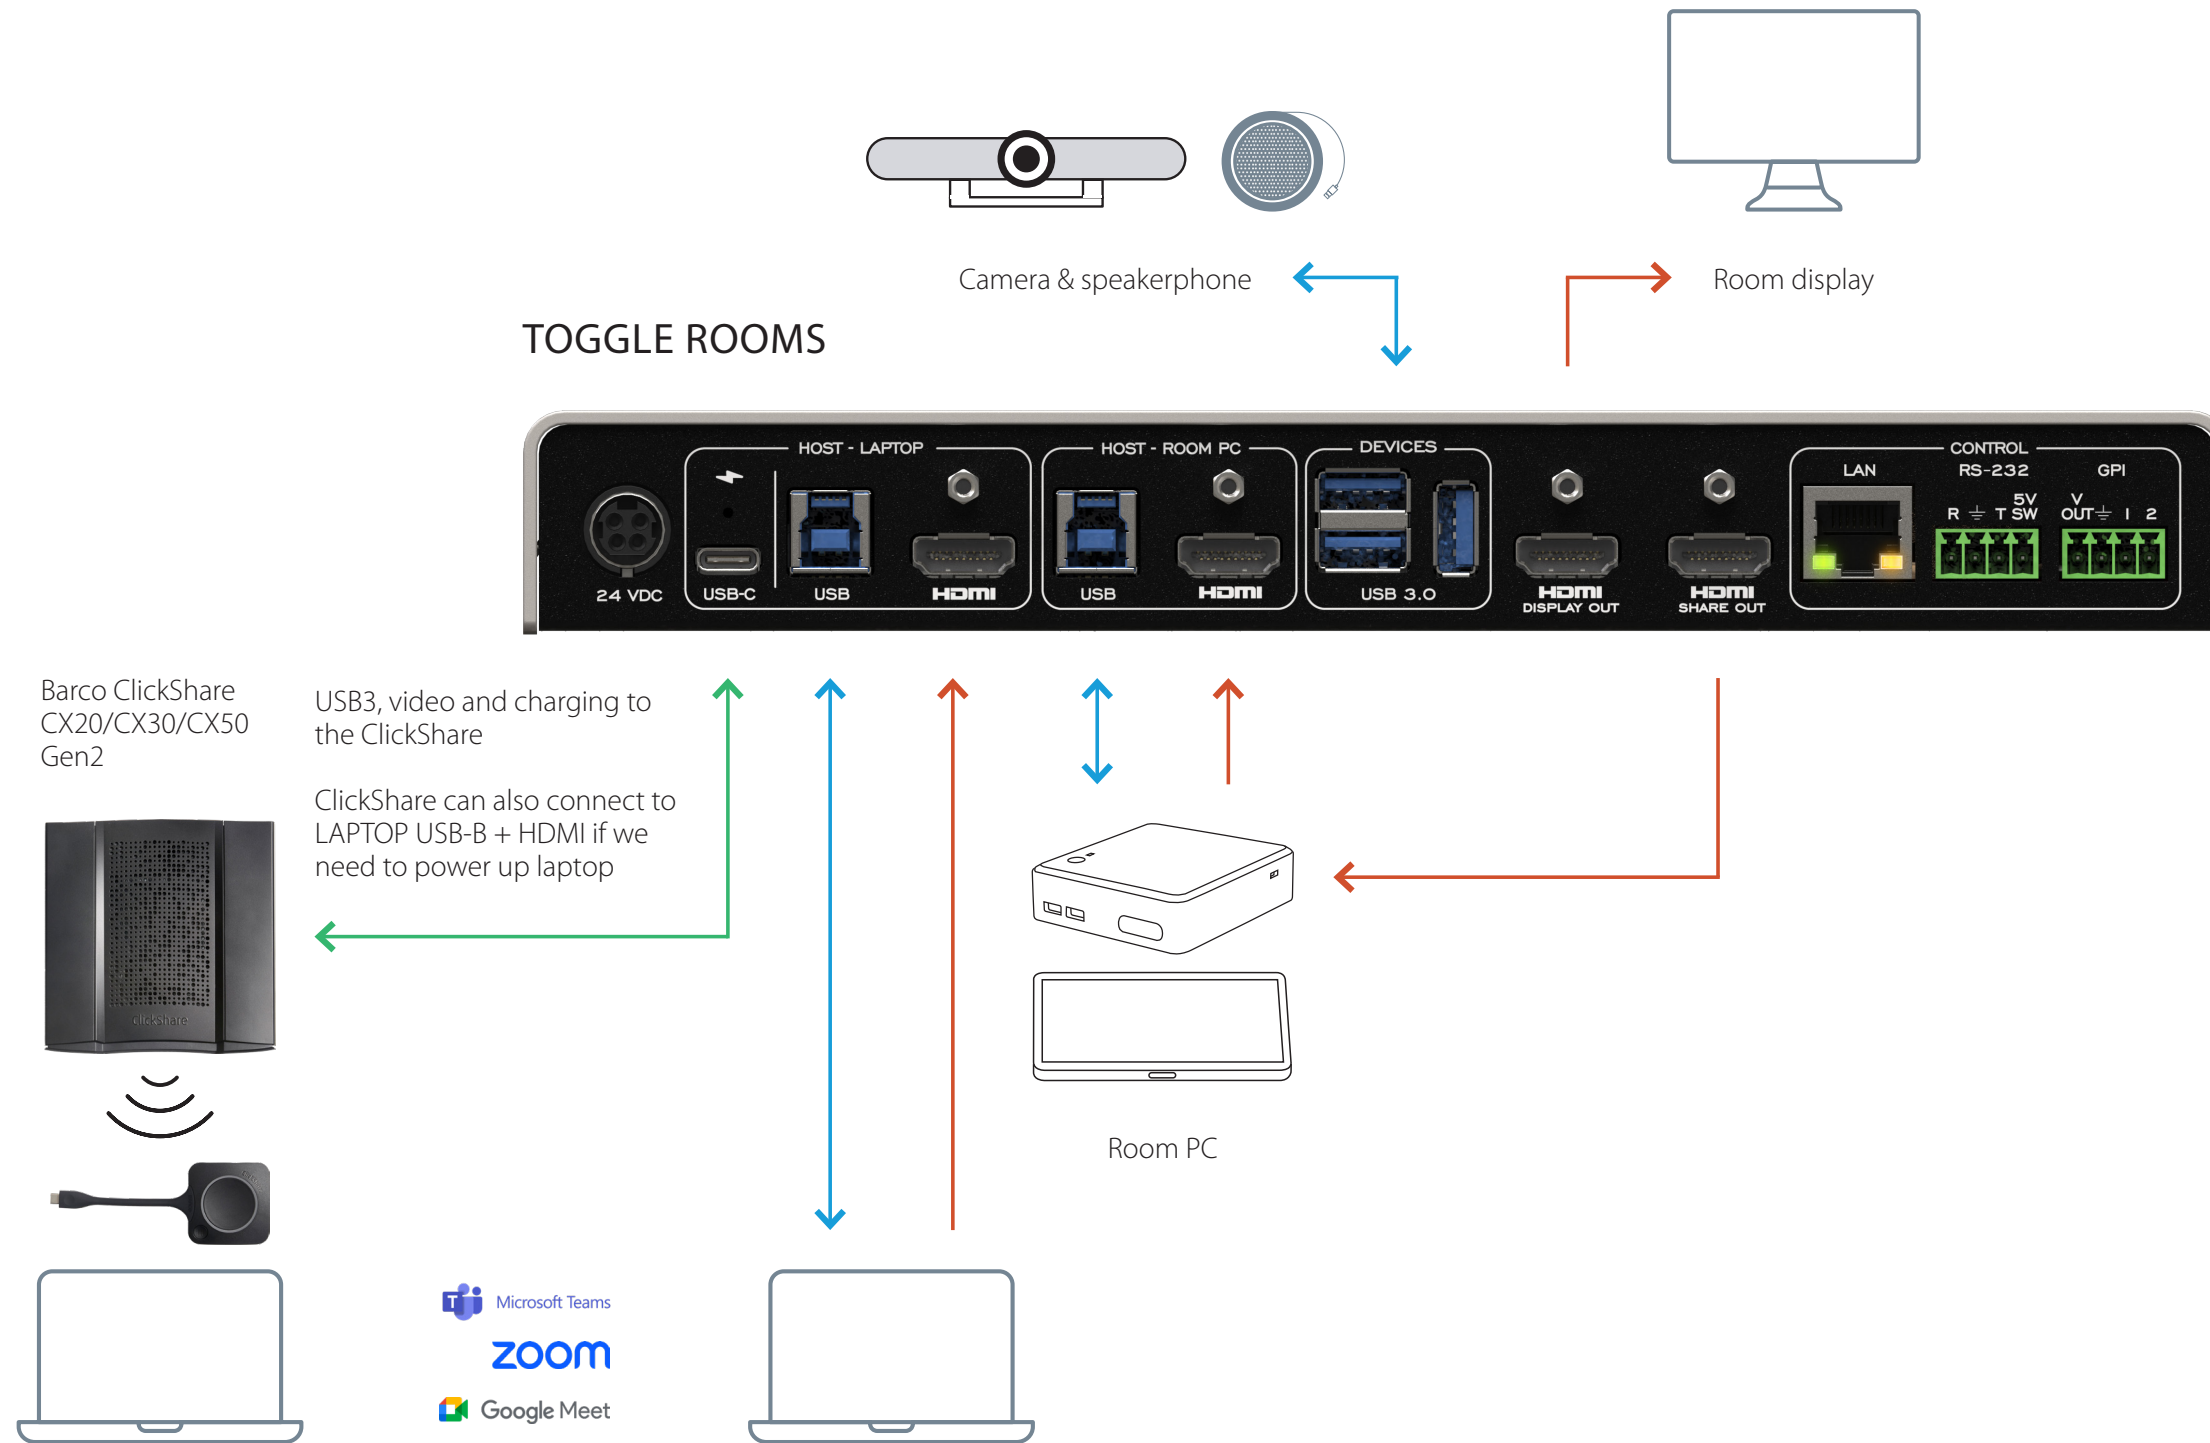

USB-C — USB — HDMI —

TOGGLE ROOMS with Barco ClickShare CX20/CX30/CX50 Gen 2 via USB-C connection (100W)

LEGEND

USB-C — USB — HDMI —

TOGGLE ROOMS with Crestron Flex Advance Series

LEGEND

USB-C — USB — HDMI —

TOGGLE ROOMS with Lenovo ThinkSmart Core, Controller Kit and ThinkSmart Bar 180

LEGEND

USB-C — USB — HDMI —

TOGGLE ROOMS with Lenovo ThinkSmart Bar 180, Core & IP Controller Kit

TOGGLE ROOMS with Lenovo ThinkSmart Core & IP Controller Kit with Room peripherals or other device

LEGEND

USB-C — USB — HDMI —

TOGGLE ROOMS with Logitech Rally Bar Medium Room System with PC

LEGEND

USB-C — USB — HDMI —

TOGGLE ROOMS with Logitech Rally Bar and Sight camera

TOGGLE ROOMS with Logitech Rally (Camera, Speaker, Mic Pod and Tap) for large room system with Intel NUC

TOGGLE ROOMS

TOGGLE ROOMS with Logitech Rally Bar camera in appliance for Room PC host.

LEGEND

USB-C — USB — HDMI —

TOGGLE ROOMS with Logitech Rally Bar camera in appliance for Room PC host with INO-BUTTON KIT.