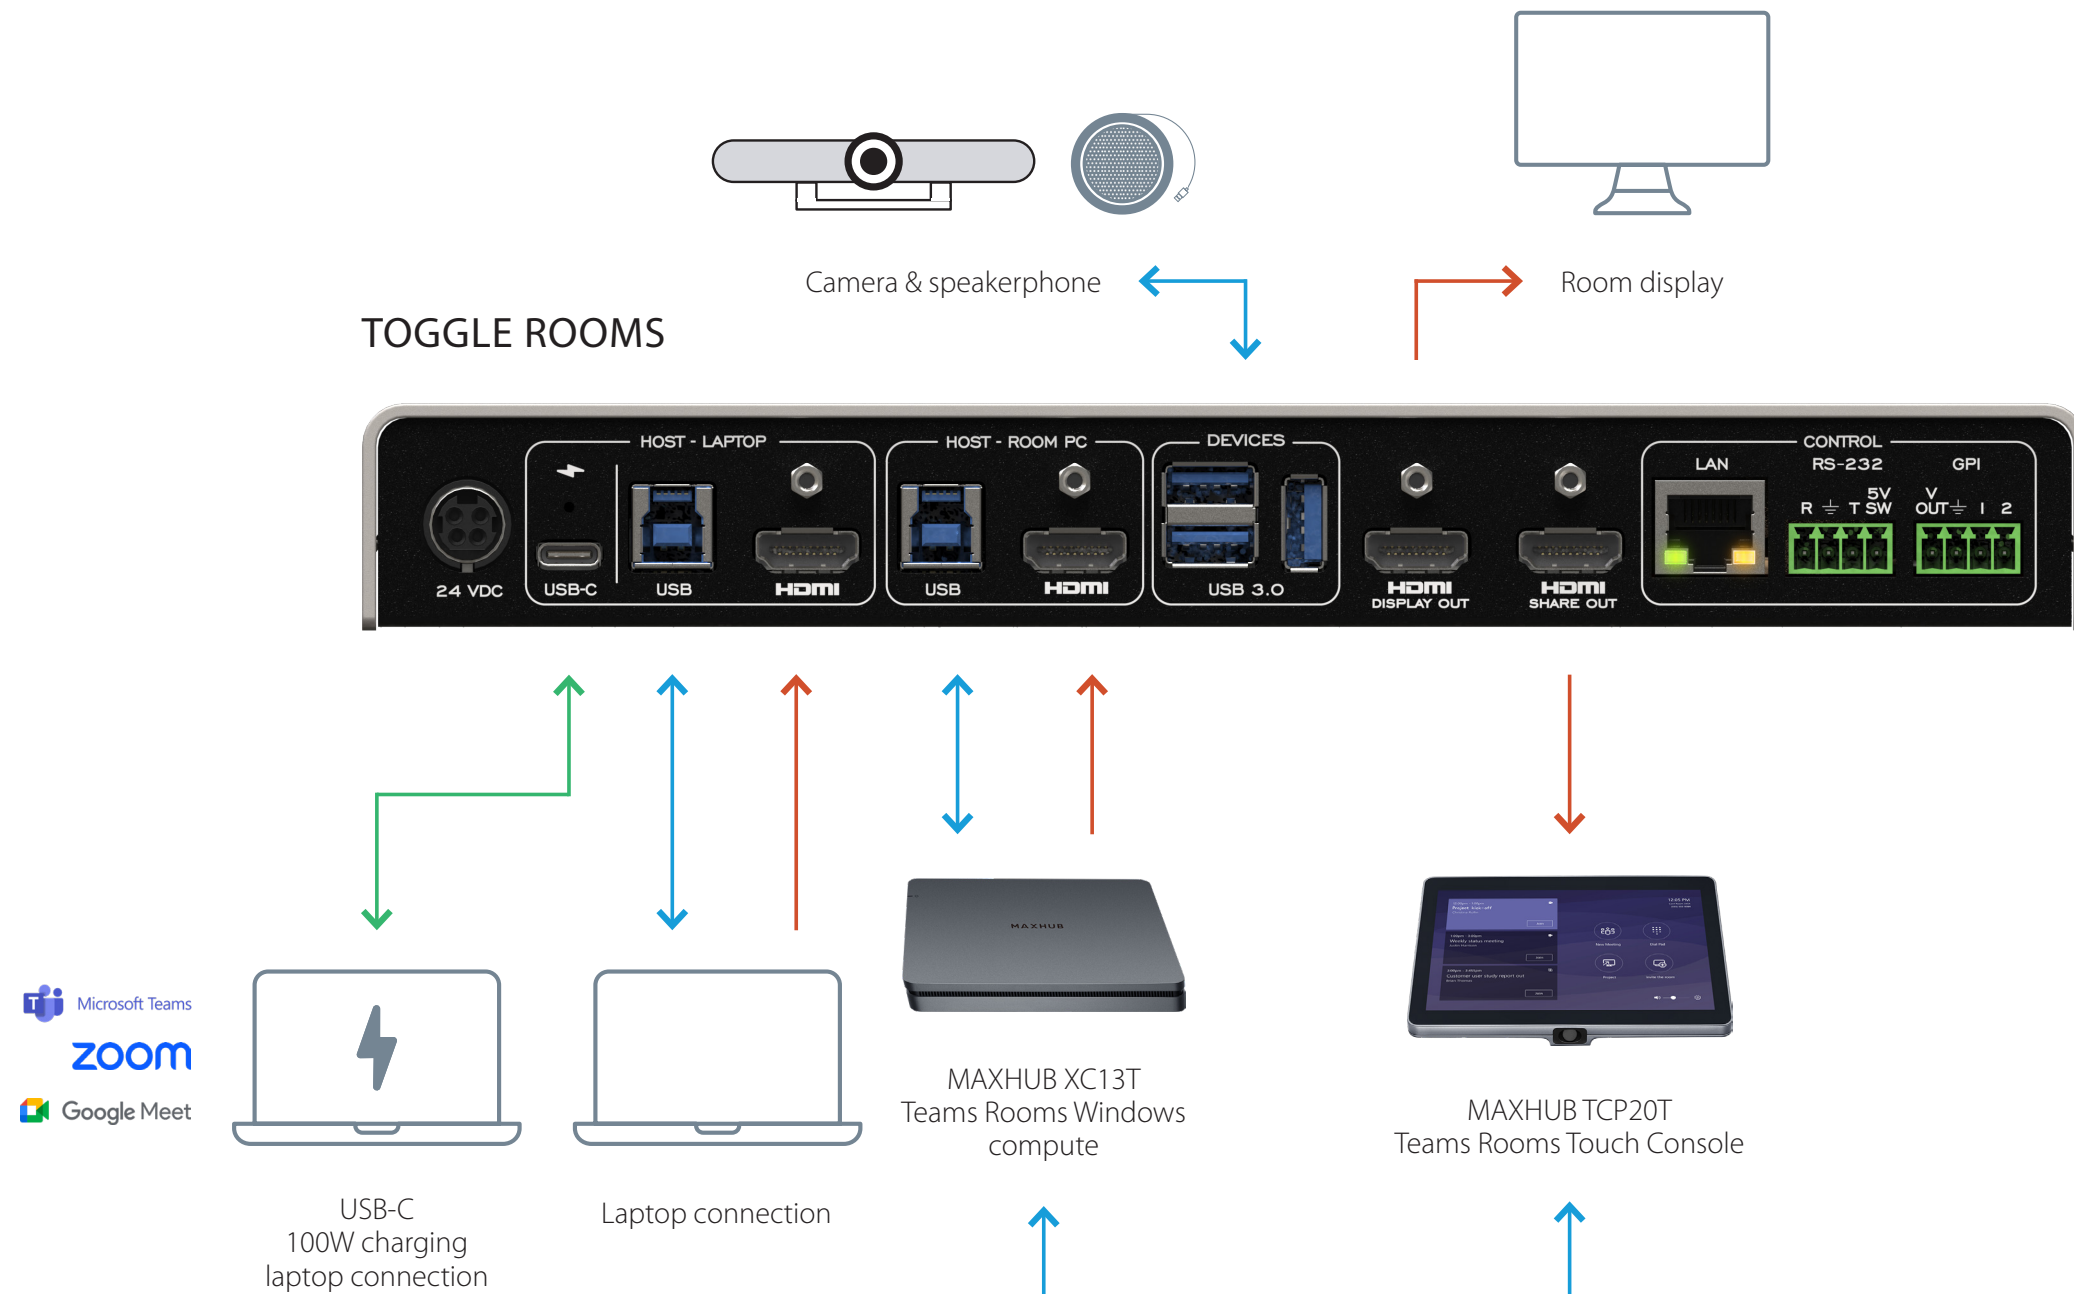

LEGEND

USB-C — USB — HDMI —

TOGGLE ROOMS with Logitech Rally Bar Medium Room System with PC

LEGEND

USB-C — USB — HDMI —

TOGGLE ROOMS with Logitech Rally Bar and Sight camera

TOGGLE ROOMS with Logitech Rally (Camera, Speaker, Mic Pod and Tap) for large room system with Intel NUC

TOGGLE ROOMS

TOGGLE ROOMS with Logitech Rally Bar camera in appliance for Room PC host.

LEGEND

USB-C — USB — HDMI —

TOGGLE ROOMS with Logitech Rally Bar camera in appliance for Room PC host with INO-BUTTON KIT.

LEGEND

USB-C ——— USB ——— HDMI ———

TOGGLE ROOMS with Logitech MeetUp 2 Room System and Airtame

LEGEND

USB-C — USB — HDMI —

TOGGLE ROOMS with MAXHUB XCore Kit

LEGEND

USB-C — USB — HDMI —

TOGGLE ROOMS with MAXHUB XCore Kit Pro

TOGGLE ROOMS

LEGEND

- USB-C —
- USB —
- HDMI —
- HDBT —
- IP —
-

TOGGLE ROOMS with Poly Studio Room Kit with HP Mini Conferencing PC

LEGEND

USB-C — USB — HDMI —