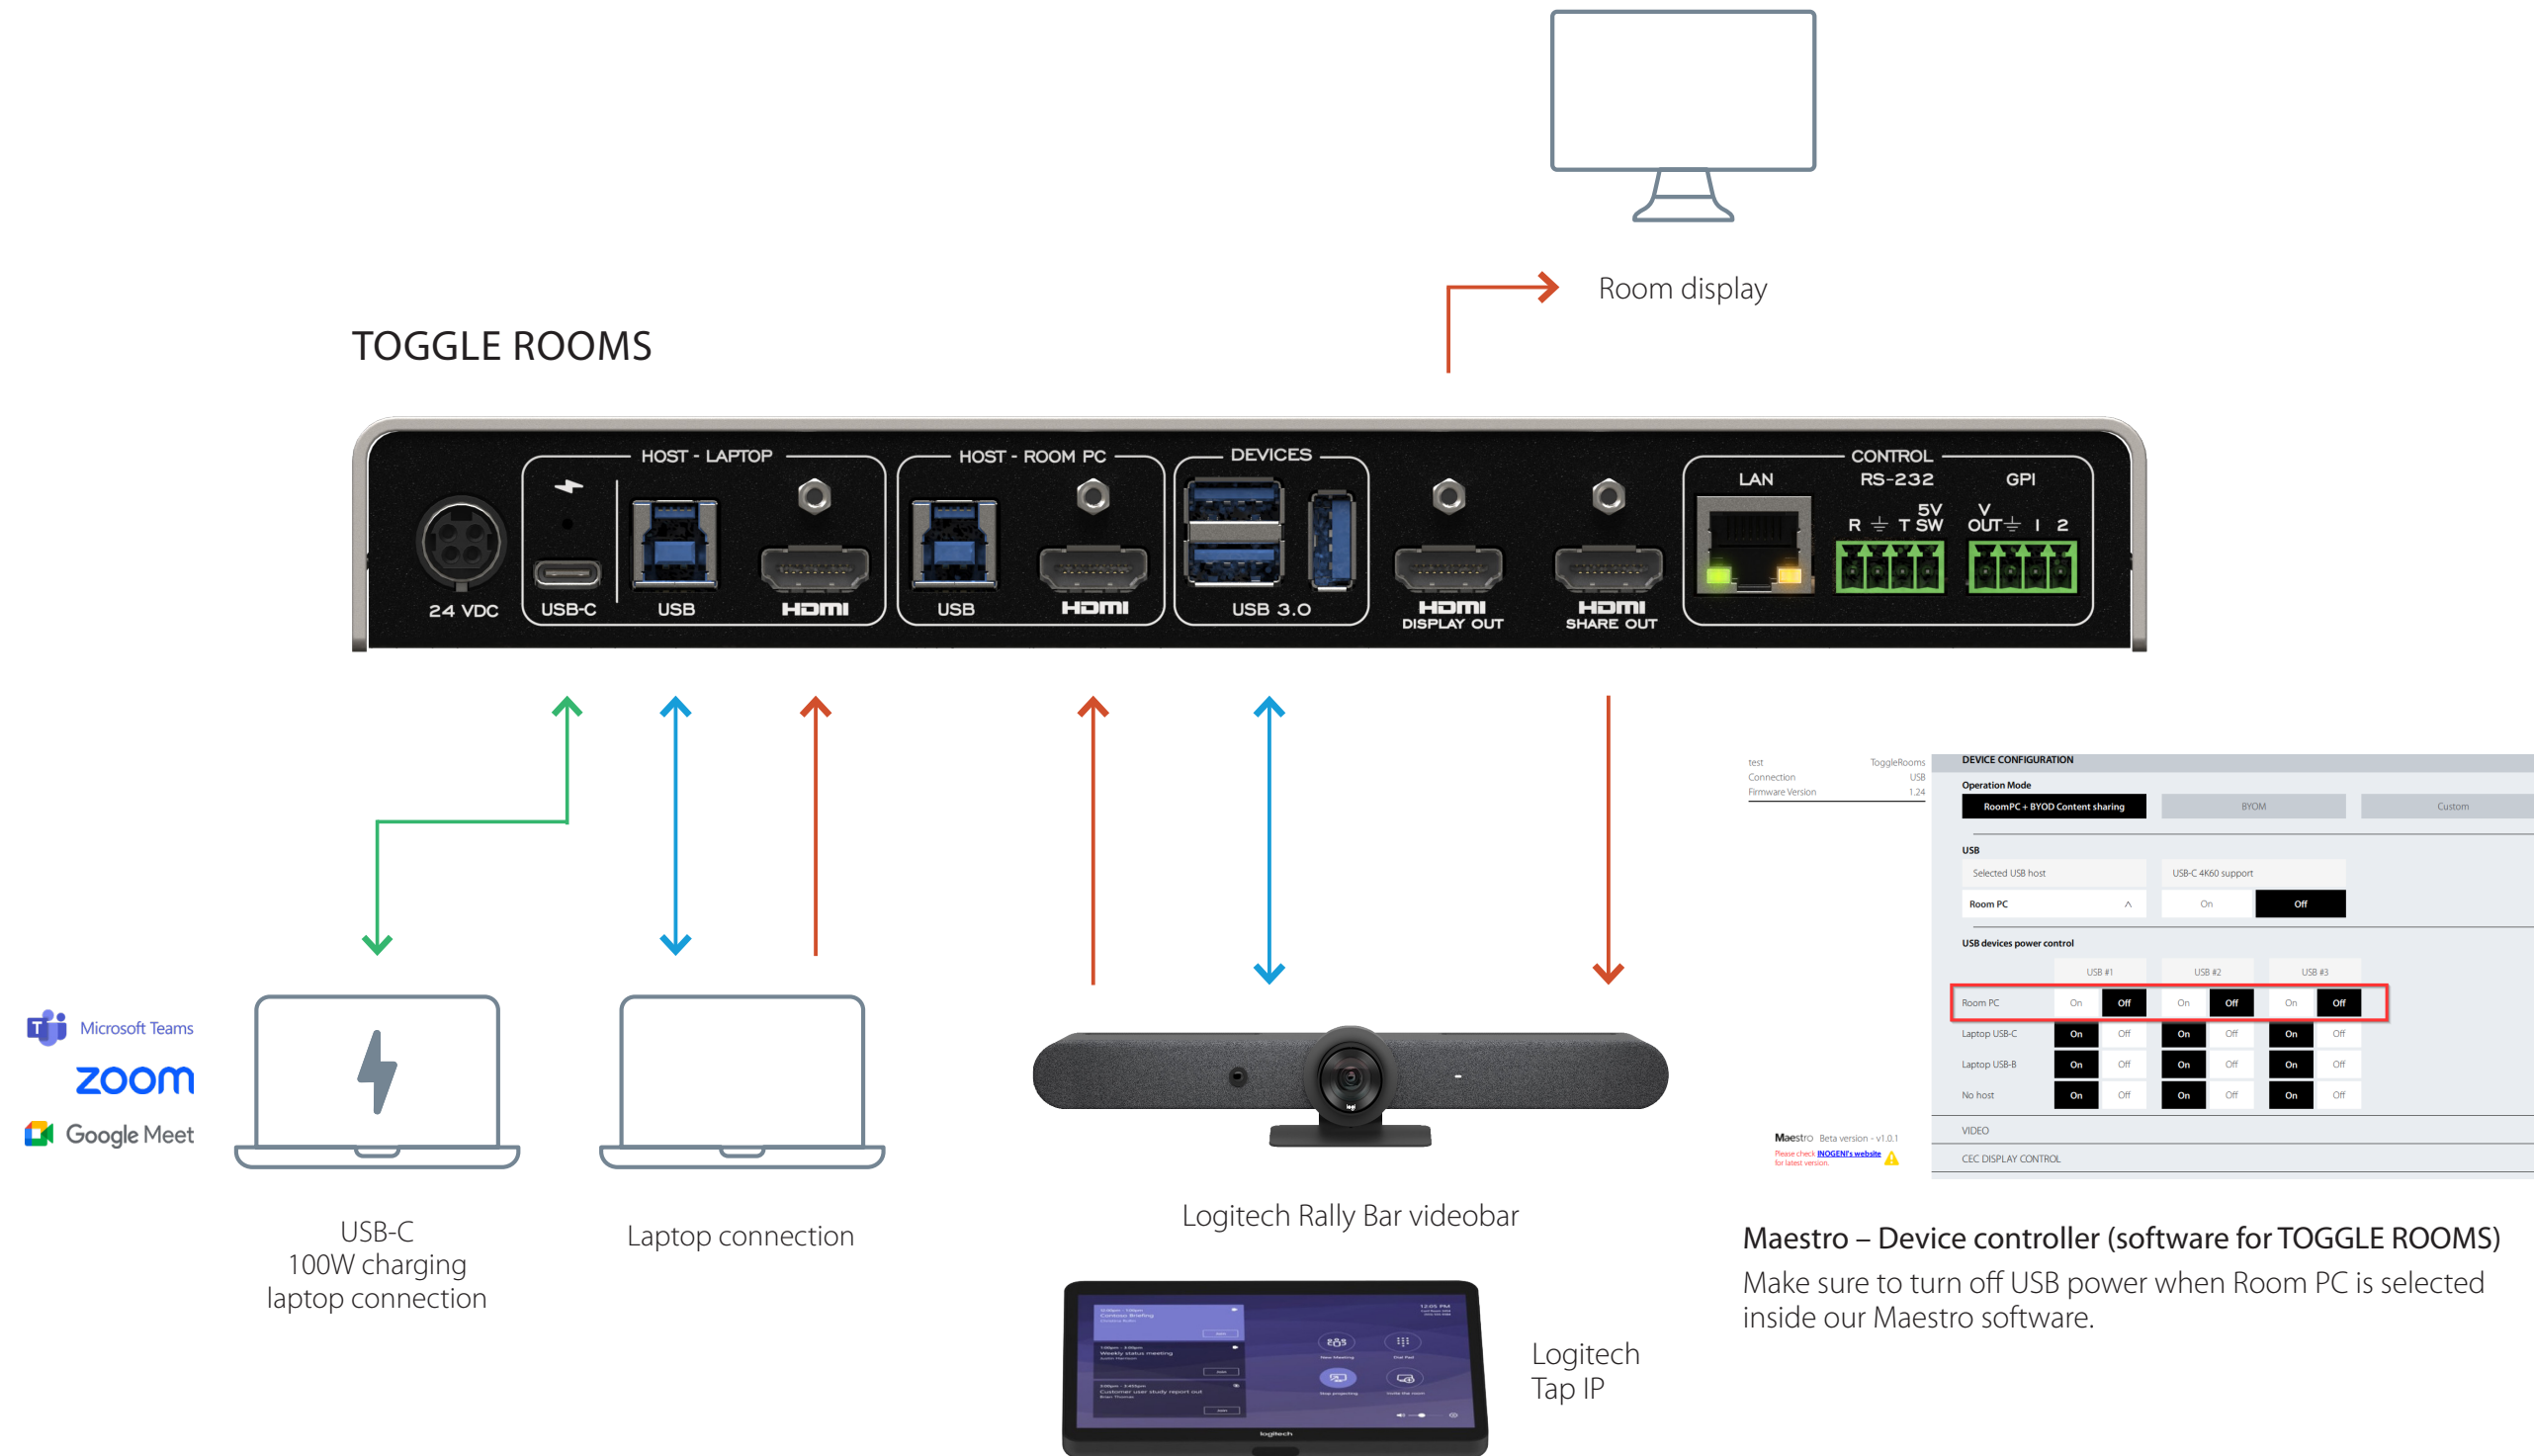

TOGGLE ROOMS with Lenovo ThinkSmart Core, Controller Kit and ThinkSmart Bar 180

LEGEND

USB-C — USB — HDMI —

TOGGLE ROOMS with Lenovo ThinkSmart Bar 180, Core & IP Controller Kit

TOGGLE ROOMS with Lenovo ThinkSmart Core & IP Controller Kit with Room peripherals or other device

LEGEND

USB-C — USB — HDMI —

TOGGLE ROOMS with Logitech Rally Bar Medium Room System with PC

LEGEND

USB-C — USB — HDMI —

TOGGLE ROOMS with Logitech Rally Bar and Sight camera

TOGGLE ROOMS with Logitech Rally (Camera, Speaker, Mic Pod and Tap) for large room system with Intel NUC

TOGGLE ROOMS

TOGGLE ROOMS with Logitech Rally Bar camera in appliance for Room PC host.

LEGEND

USB-C — USB — HDMI —

TOGGLE ROOMS with Logitech Rally Bar camera in appliance for Room PC host with INO-BUTTON KIT.

LEGEND

USB-C ——— USB ——— HDMI ———

TOGGLE ROOMS with Logitech MeetUp 2 Room System and Airtame

LEGEND

USB-C — USB — HDMI —

TOGGLE ROOMS with MAXHUB XCore Kit

LEGEND

USB-C — USB — HDMI —