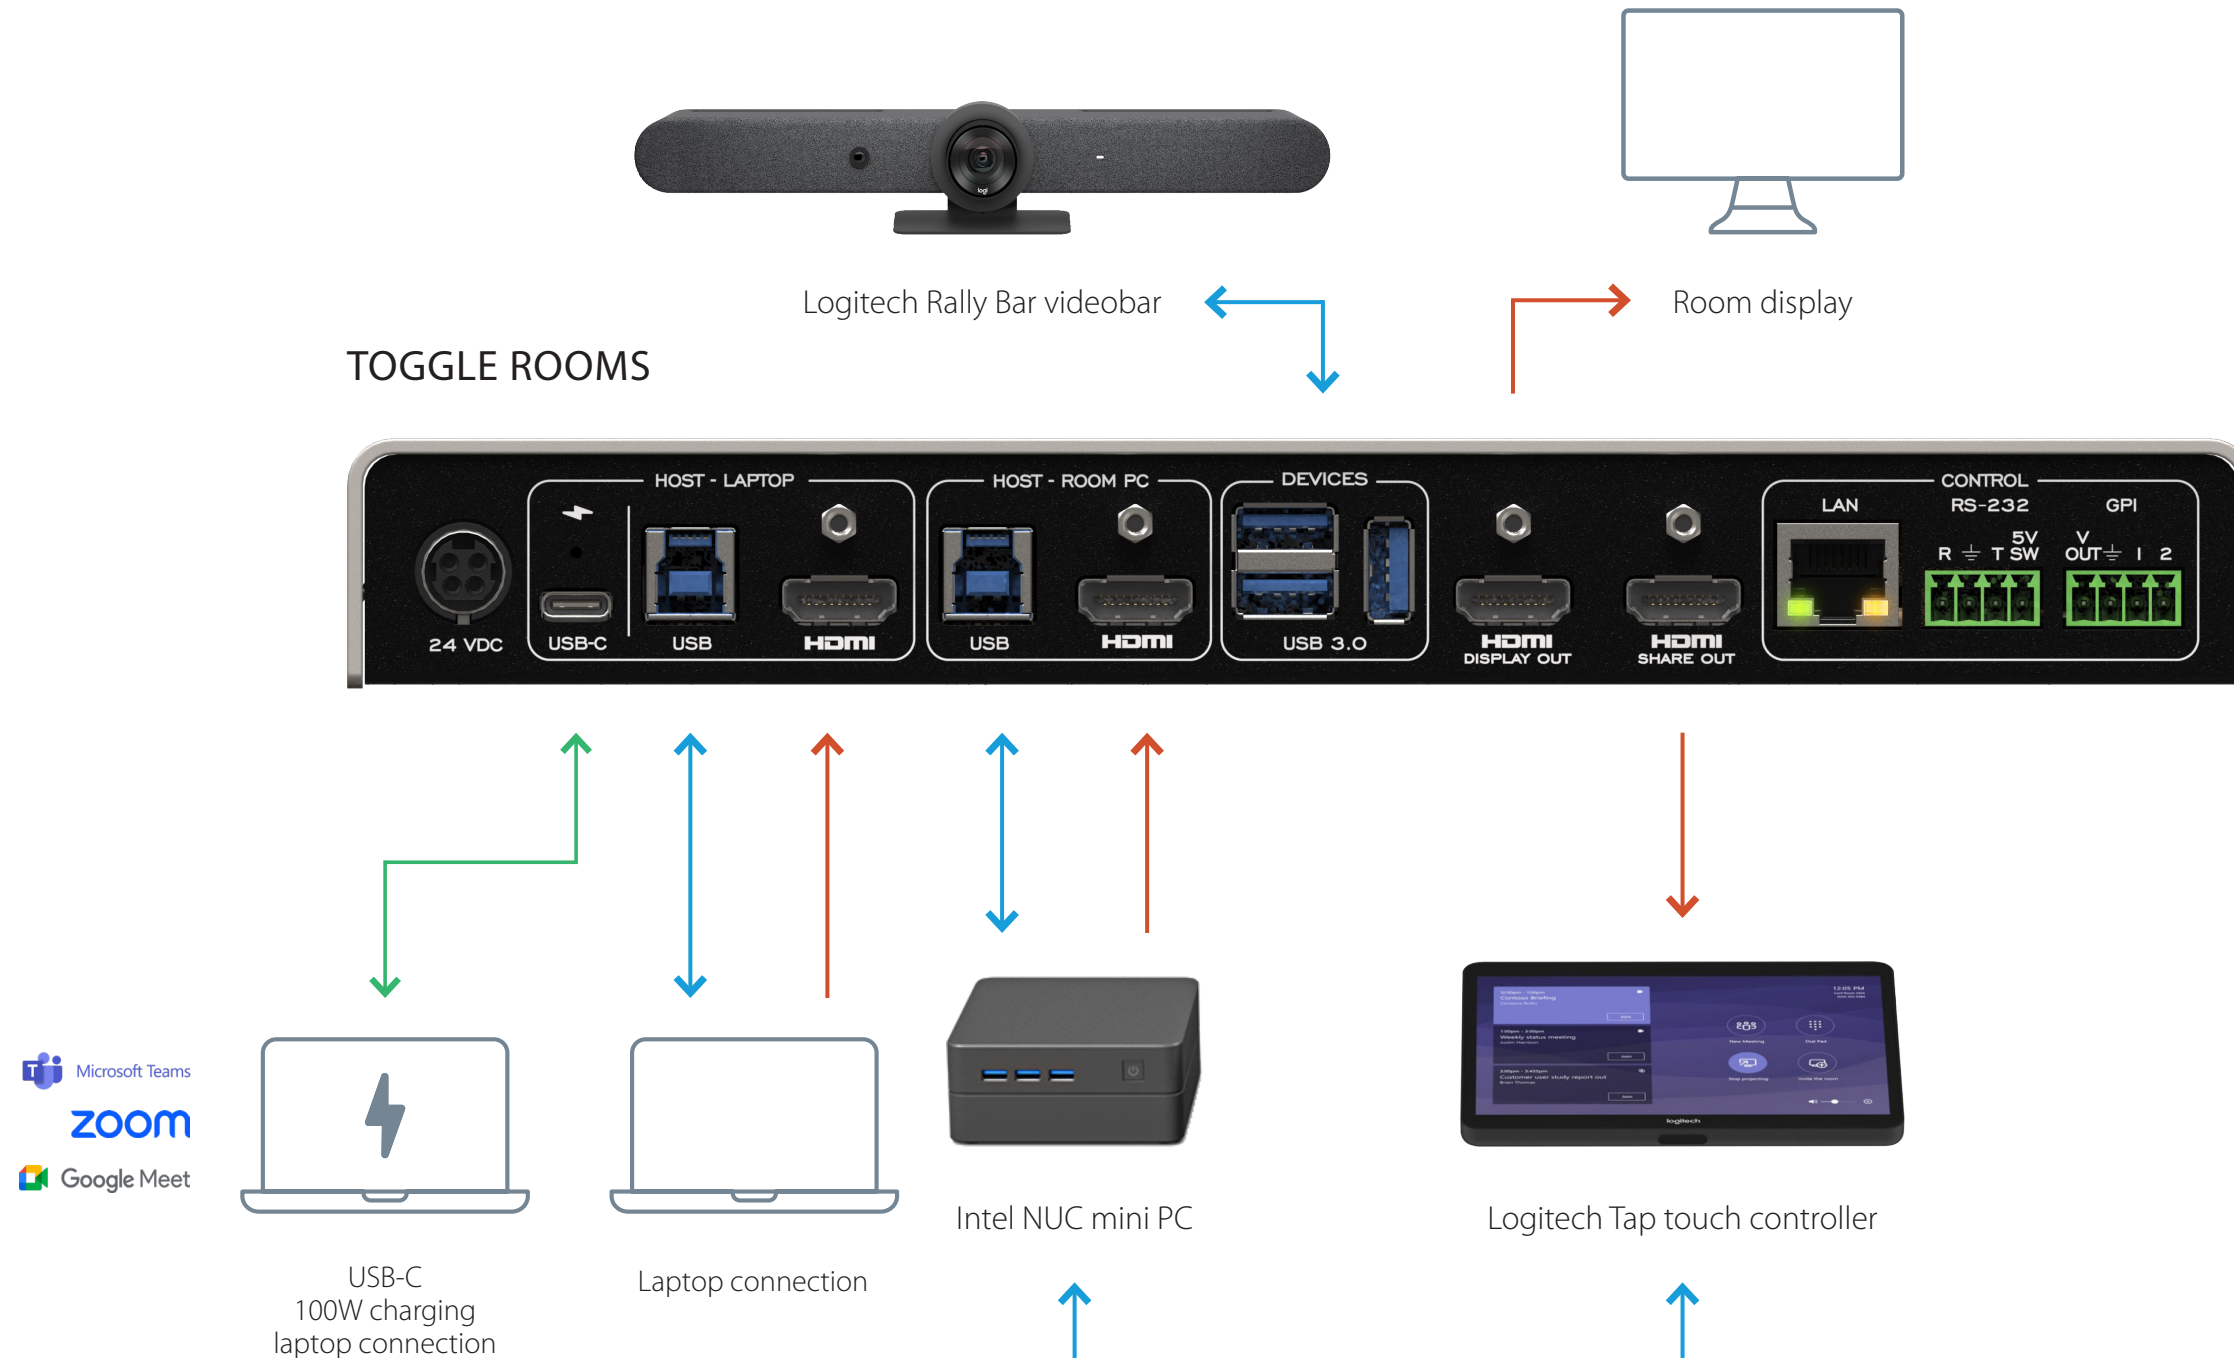

USB-C — USB — HDMI —

TOGGLE ROOMS with Barco ClickShare CX20/CX30/CX50 Gen 2 via USB-C connection (100W)

LEGEND

USB-C — USB — HDMI —

TOGGLE ROOMS with Crestron Flex Advance Series

LEGEND

USB-C — USB — HDMI —

TOGGLE ROOMS with Lenovo ThinkSmart Core, Controller Kit and ThinkSmart Bar 180

LEGEND

USB-C — USB — HDMI —

TOGGLE ROOMS with Lenovo ThinkSmart Bar 180, Core & IP Controller Kit

TOGGLE ROOMS with Lenovo ThinkSmart Core & IP Controller Kit with Room peripherals or other device

LEGEND

USB-C — USB — HDMI —

TOGGLE ROOMS with Logitech Rally Bar Medium Room System with PC

LEGEND

USB-C — USB — HDMI —

TOGGLE ROOMS with Logitech Rally Bar and Sight camera

TOGGLE ROOMS with Logitech Rally (Camera, Speaker, Mic Pod and Tap) for large room system with Intel NUC

TOGGLE ROOMS

TOGGLE ROOMS with Logitech Rally Bar camera in appliance for Room PC host.

LEGEND

USB-C — USB — HDMI —

TOGGLE ROOMS with Logitech Rally Bar camera in appliance for Room PC host with INO-BUTTON KIT.