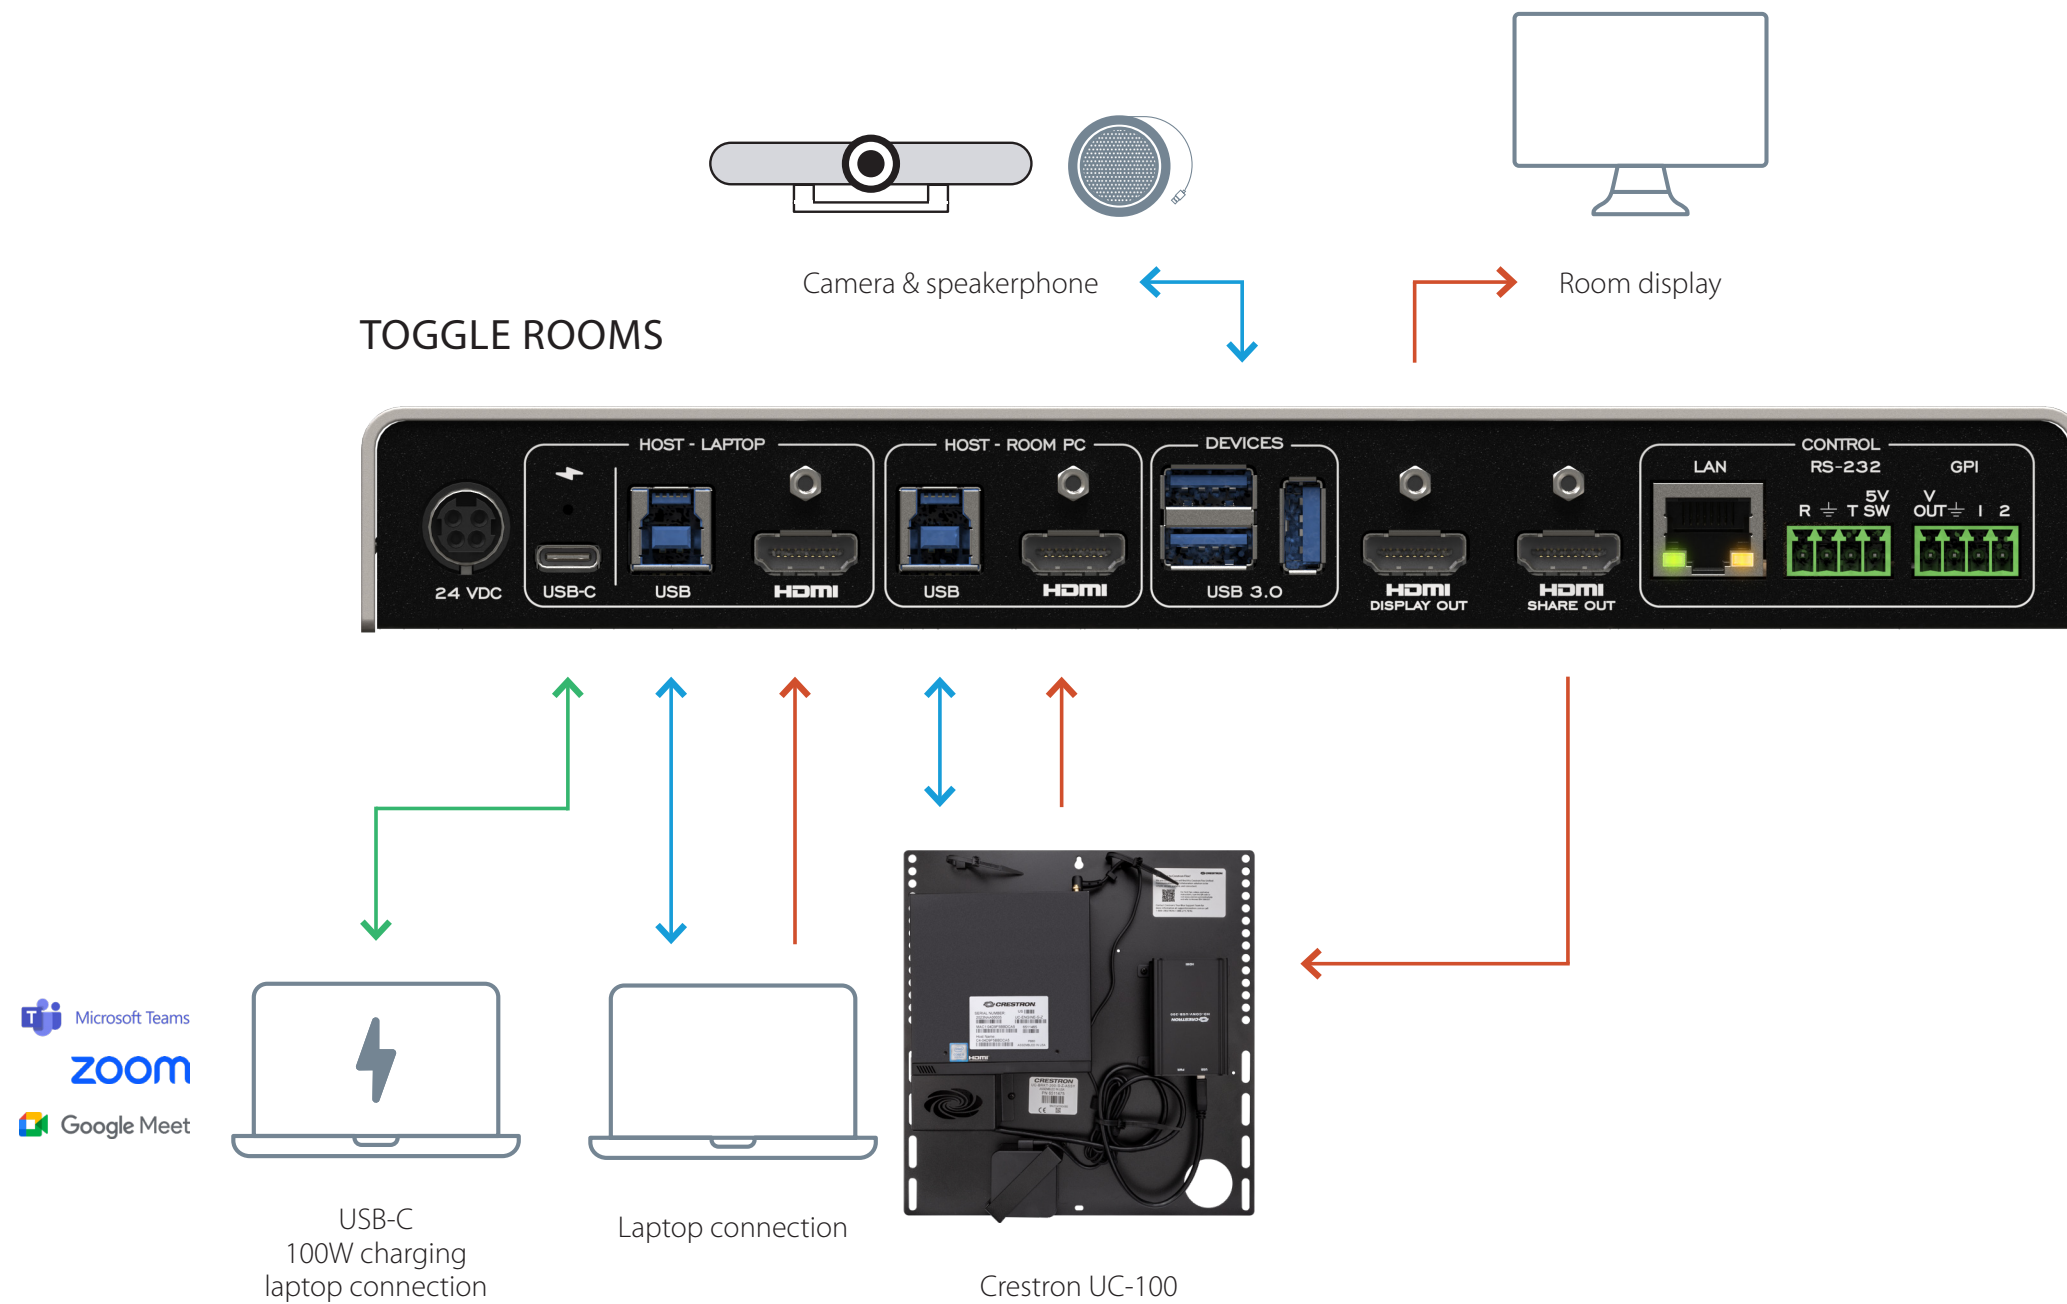

USB-C — USB — HDMI —

TOGGLE ROOMS with Barco ClickShare CX20/CX30/CX50 Gen 2 via USB-C connection (100W)

LEGEND

USB-C — USB — HDMI —

TOGGLE ROOMS with Crestron Flex Advance Series

LEGEND

USB-C — USB — HDMI —

TOGGLE ROOMS with Lenovo ThinkSmart Core, Controller Kit and ThinkSmart Bar 180

LEGEND

USB-C — USB — HDMI —

TOGGLE ROOMS with Lenovo ThinkSmart Bar 180, Core & IP Controller Kit

TOGGLE ROOMS with Lenovo ThinkSmart Core & IP Controller Kit with Room peripherals or other device

LEGEND

USB-C — USB — HDMI —

TOGGLE ROOMS with Logitech Rally Bar Medium Room System with PC

LEGEND

USB-C — USB — HDMI —

TOGGLE ROOMS with Logitech Rally Bar and Sight camera

TOGGLE ROOMS with Logitech Rally (Camera, Speaker, Mic Pod and Tap) for large room system with Intel NUC

TOGGLE ROOMS

TOGGLE ROOMS with Logitech Rally Bar camera in appliance for Room PC host.

LEGEND

USB-C — USB — HDMI —

TOGGLE ROOMS with Logitech Rally Bar camera in appliance for Room PC host with INO-BUTTON KIT.