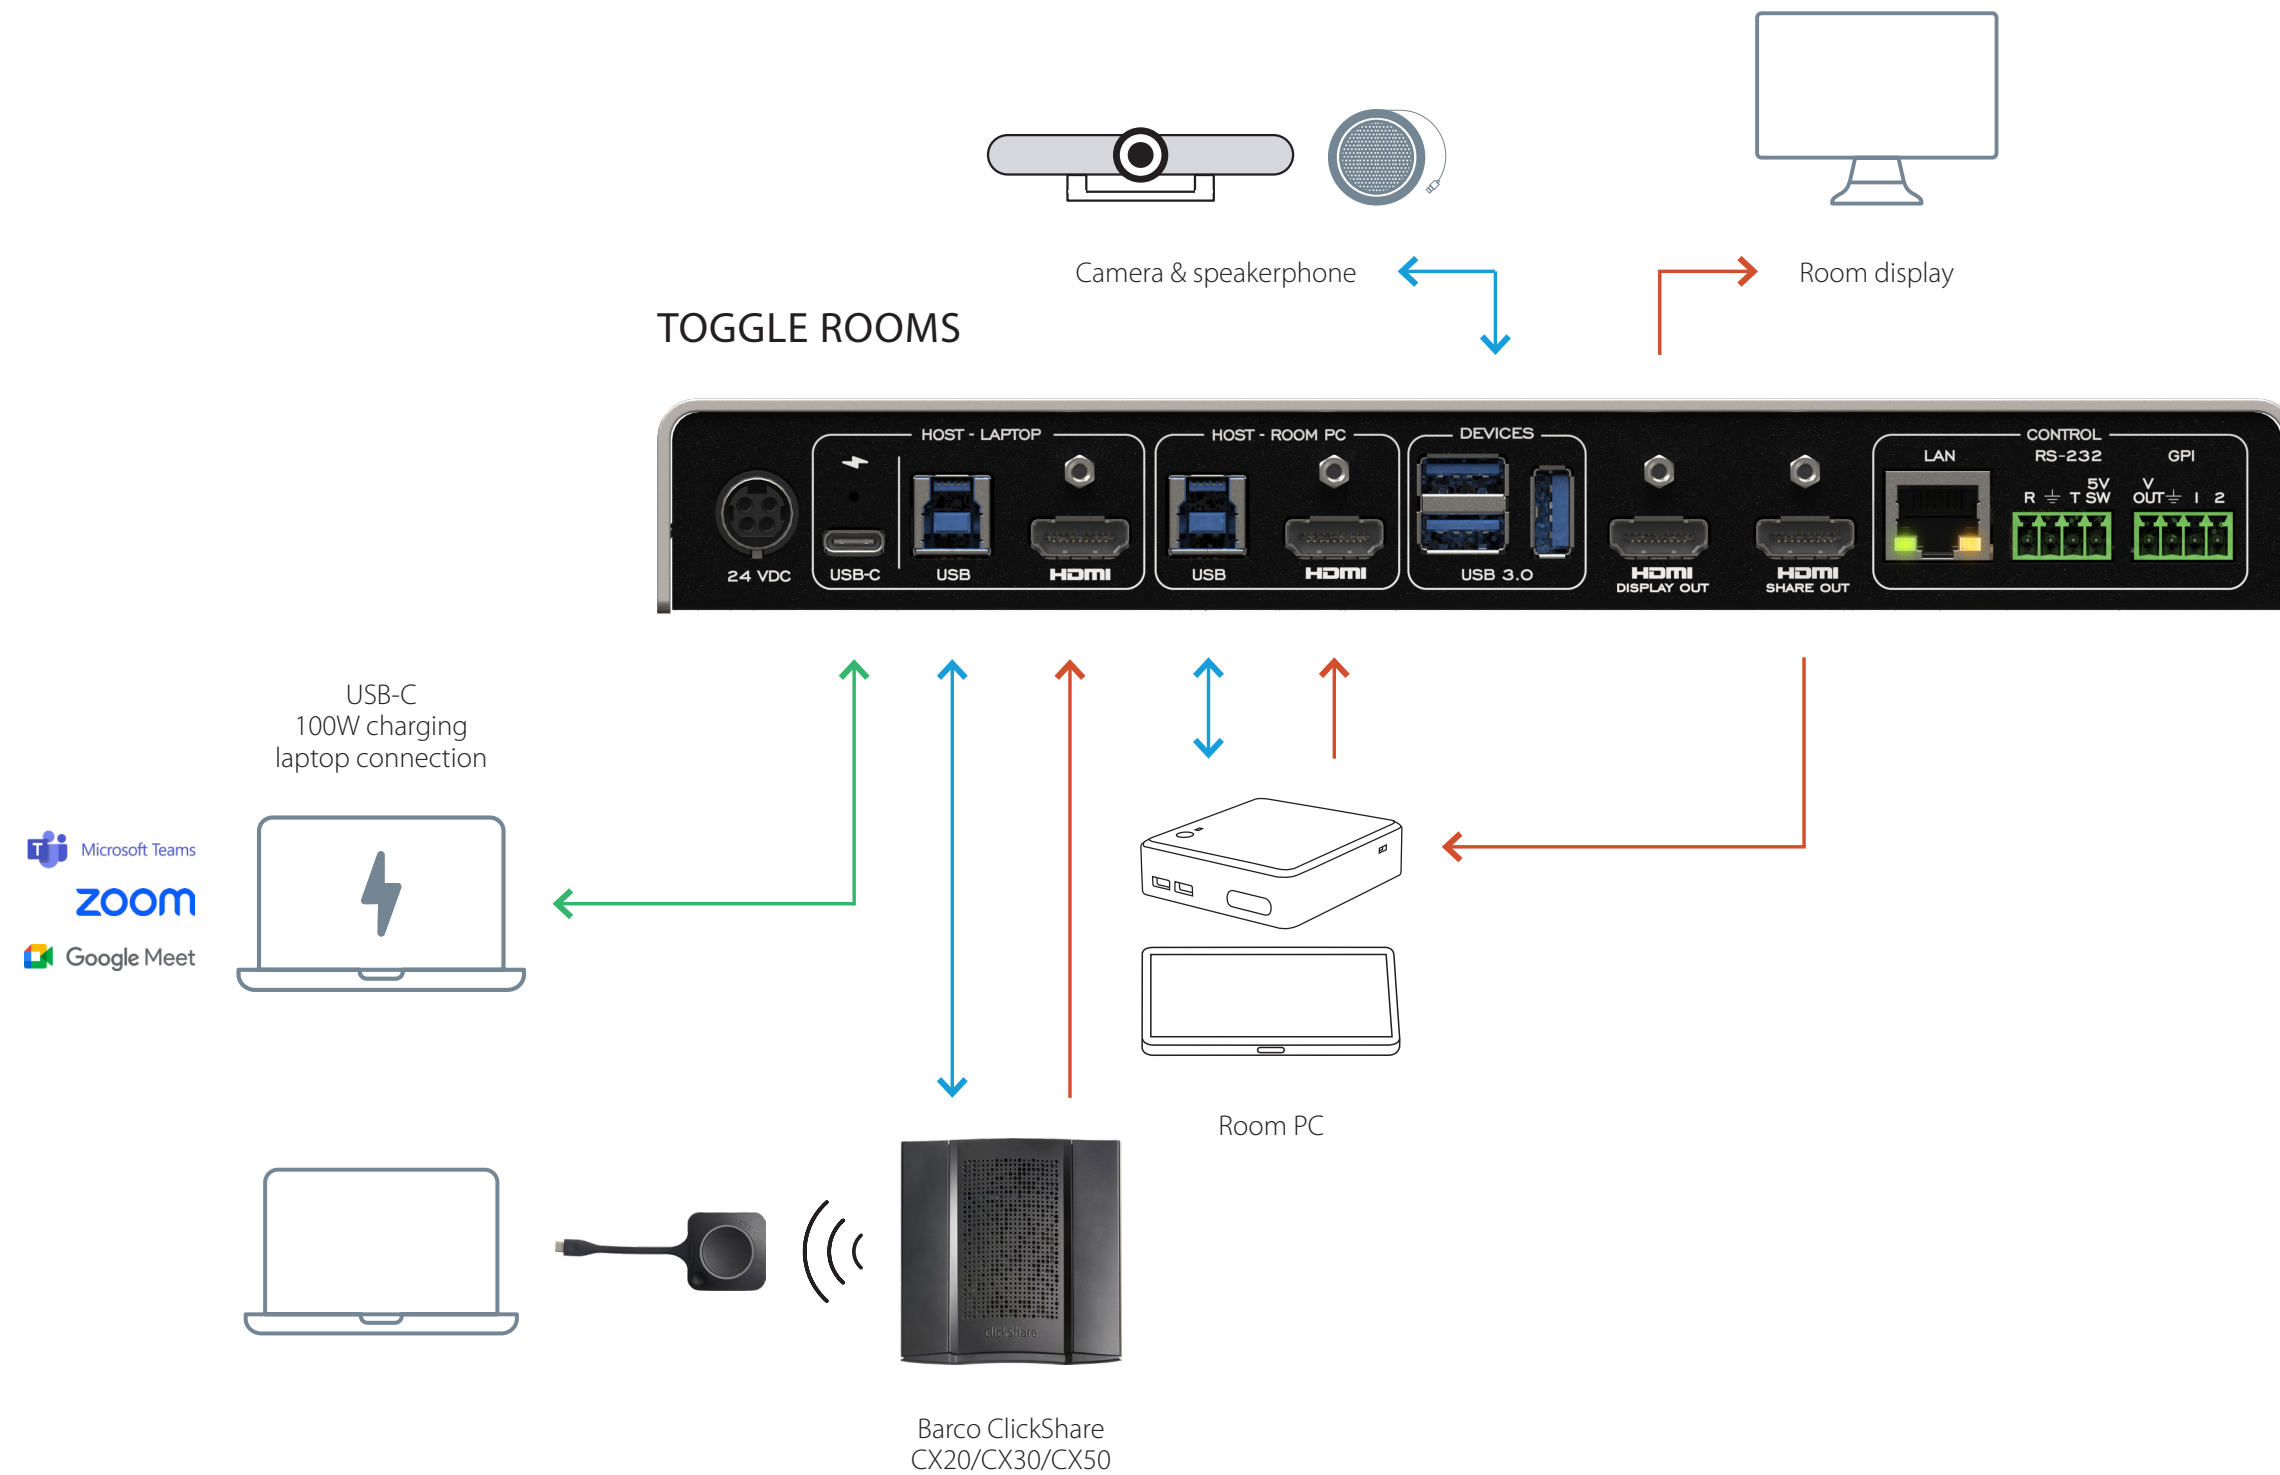

TOGGLE ROOMS with Barco ClickShare CX20/CX30/CX50

LEGEND

USB-C — USB — HDMI —