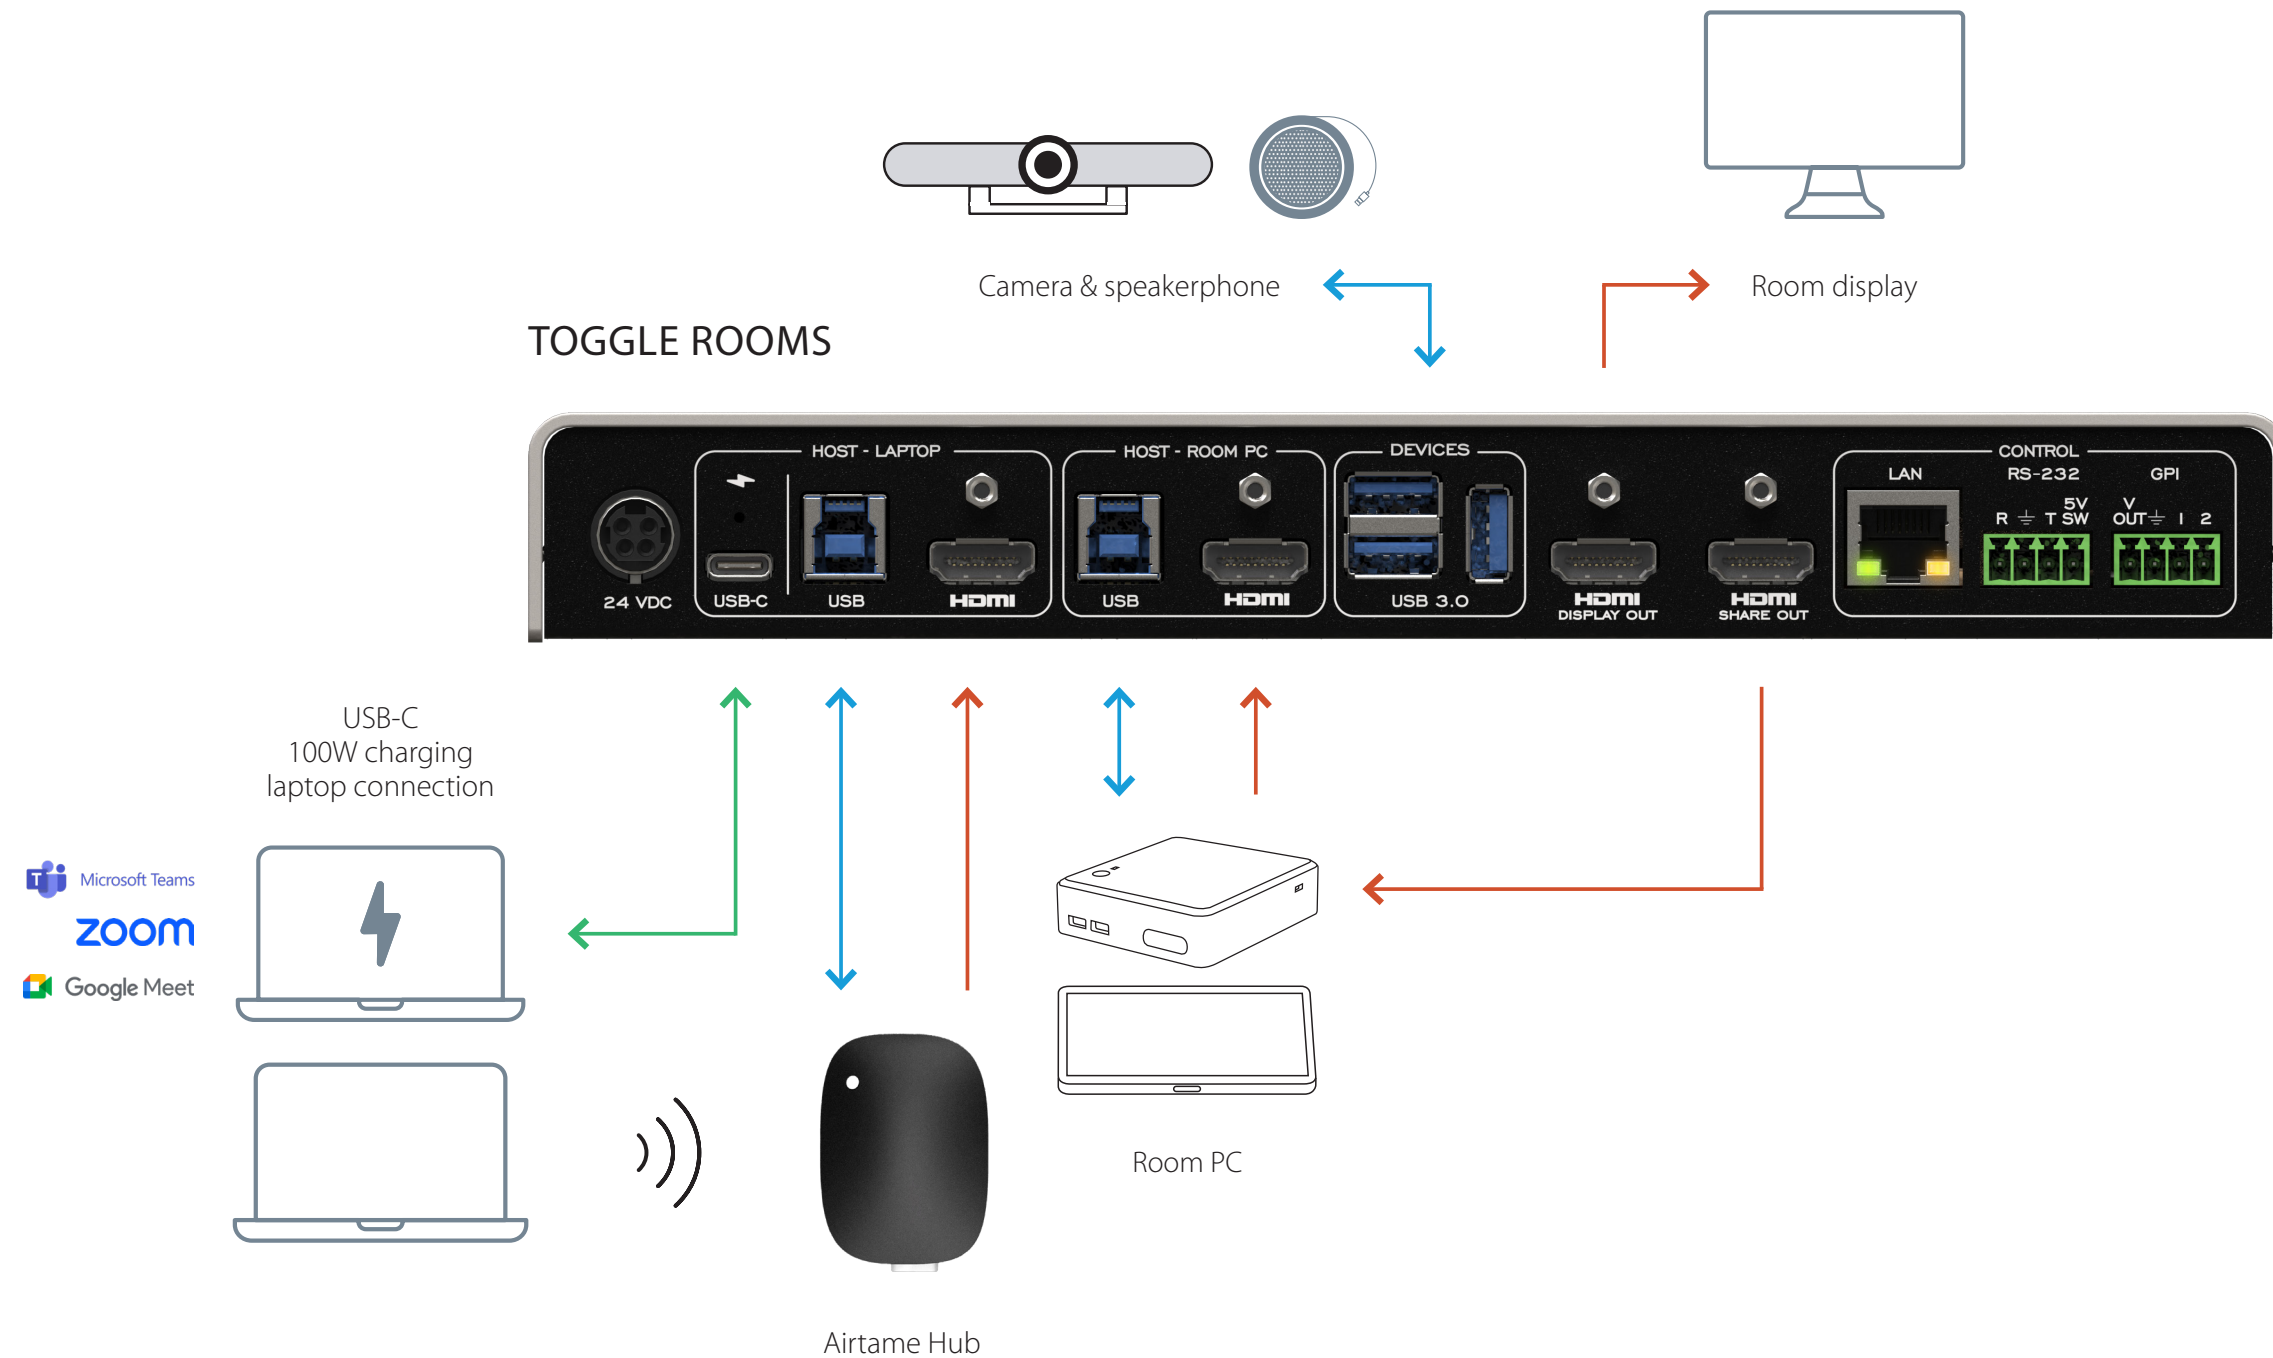

TOGGLE ROOMS with Airtame Hub

LEGEND

USB-C — USB — HDMI —