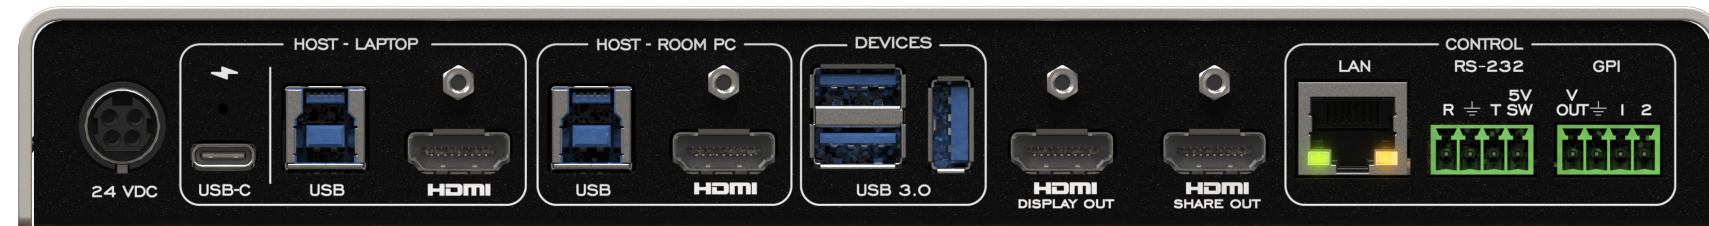

USB-C — USB — HDMI —

TOGGLE ROOMS with Barco ClickShare CX20/CX30/CX50 Gen 2 via USB-C connection (100W)

LEGEND

USB-C — USB — HDMI —

TOGGLE ROOMS with Crestron Flex Advance Series

LEGEND

USB-C — USB — HDMI —

TOGGLE ROOMS with Lenovo ThinkSmart Core, Controller Kit and ThinkSmart Bar 180

LEGEND

USB-C — USB — HDMI —

TOGGLE ROOMS with Lenovo ThinkSmart Bar 180, Core & IP Controller Kit

TOGGLE ROOMS with Lenovo ThinkSmart Core & IP Controller Kit with Room peripherals or other device

LEGEND

USB-C — USB — HDMI —

TOGGLE ROOMS with Logitech Rally Bar Medium Room System with PC

LEGEND

USB-C — USB — HDMI —

TOGGLE ROOMS with Logitech Rally Bar and Sight camera

TOGGLE ROOMS with Logitech Rally (Camera, Speaker, Mic Pod and Tap) for large room system with Intel NUC

TOGGLE ROOMS

TOGGLE ROOMS with Logitech Rally Bar camera in appliance for Room PC host.

LEGEND

USB-C — USB — HDMI —

TOGGLE ROOMS with Logitech Rally Bar camera in appliance for Room PC host with INO-BUTTON KIT.