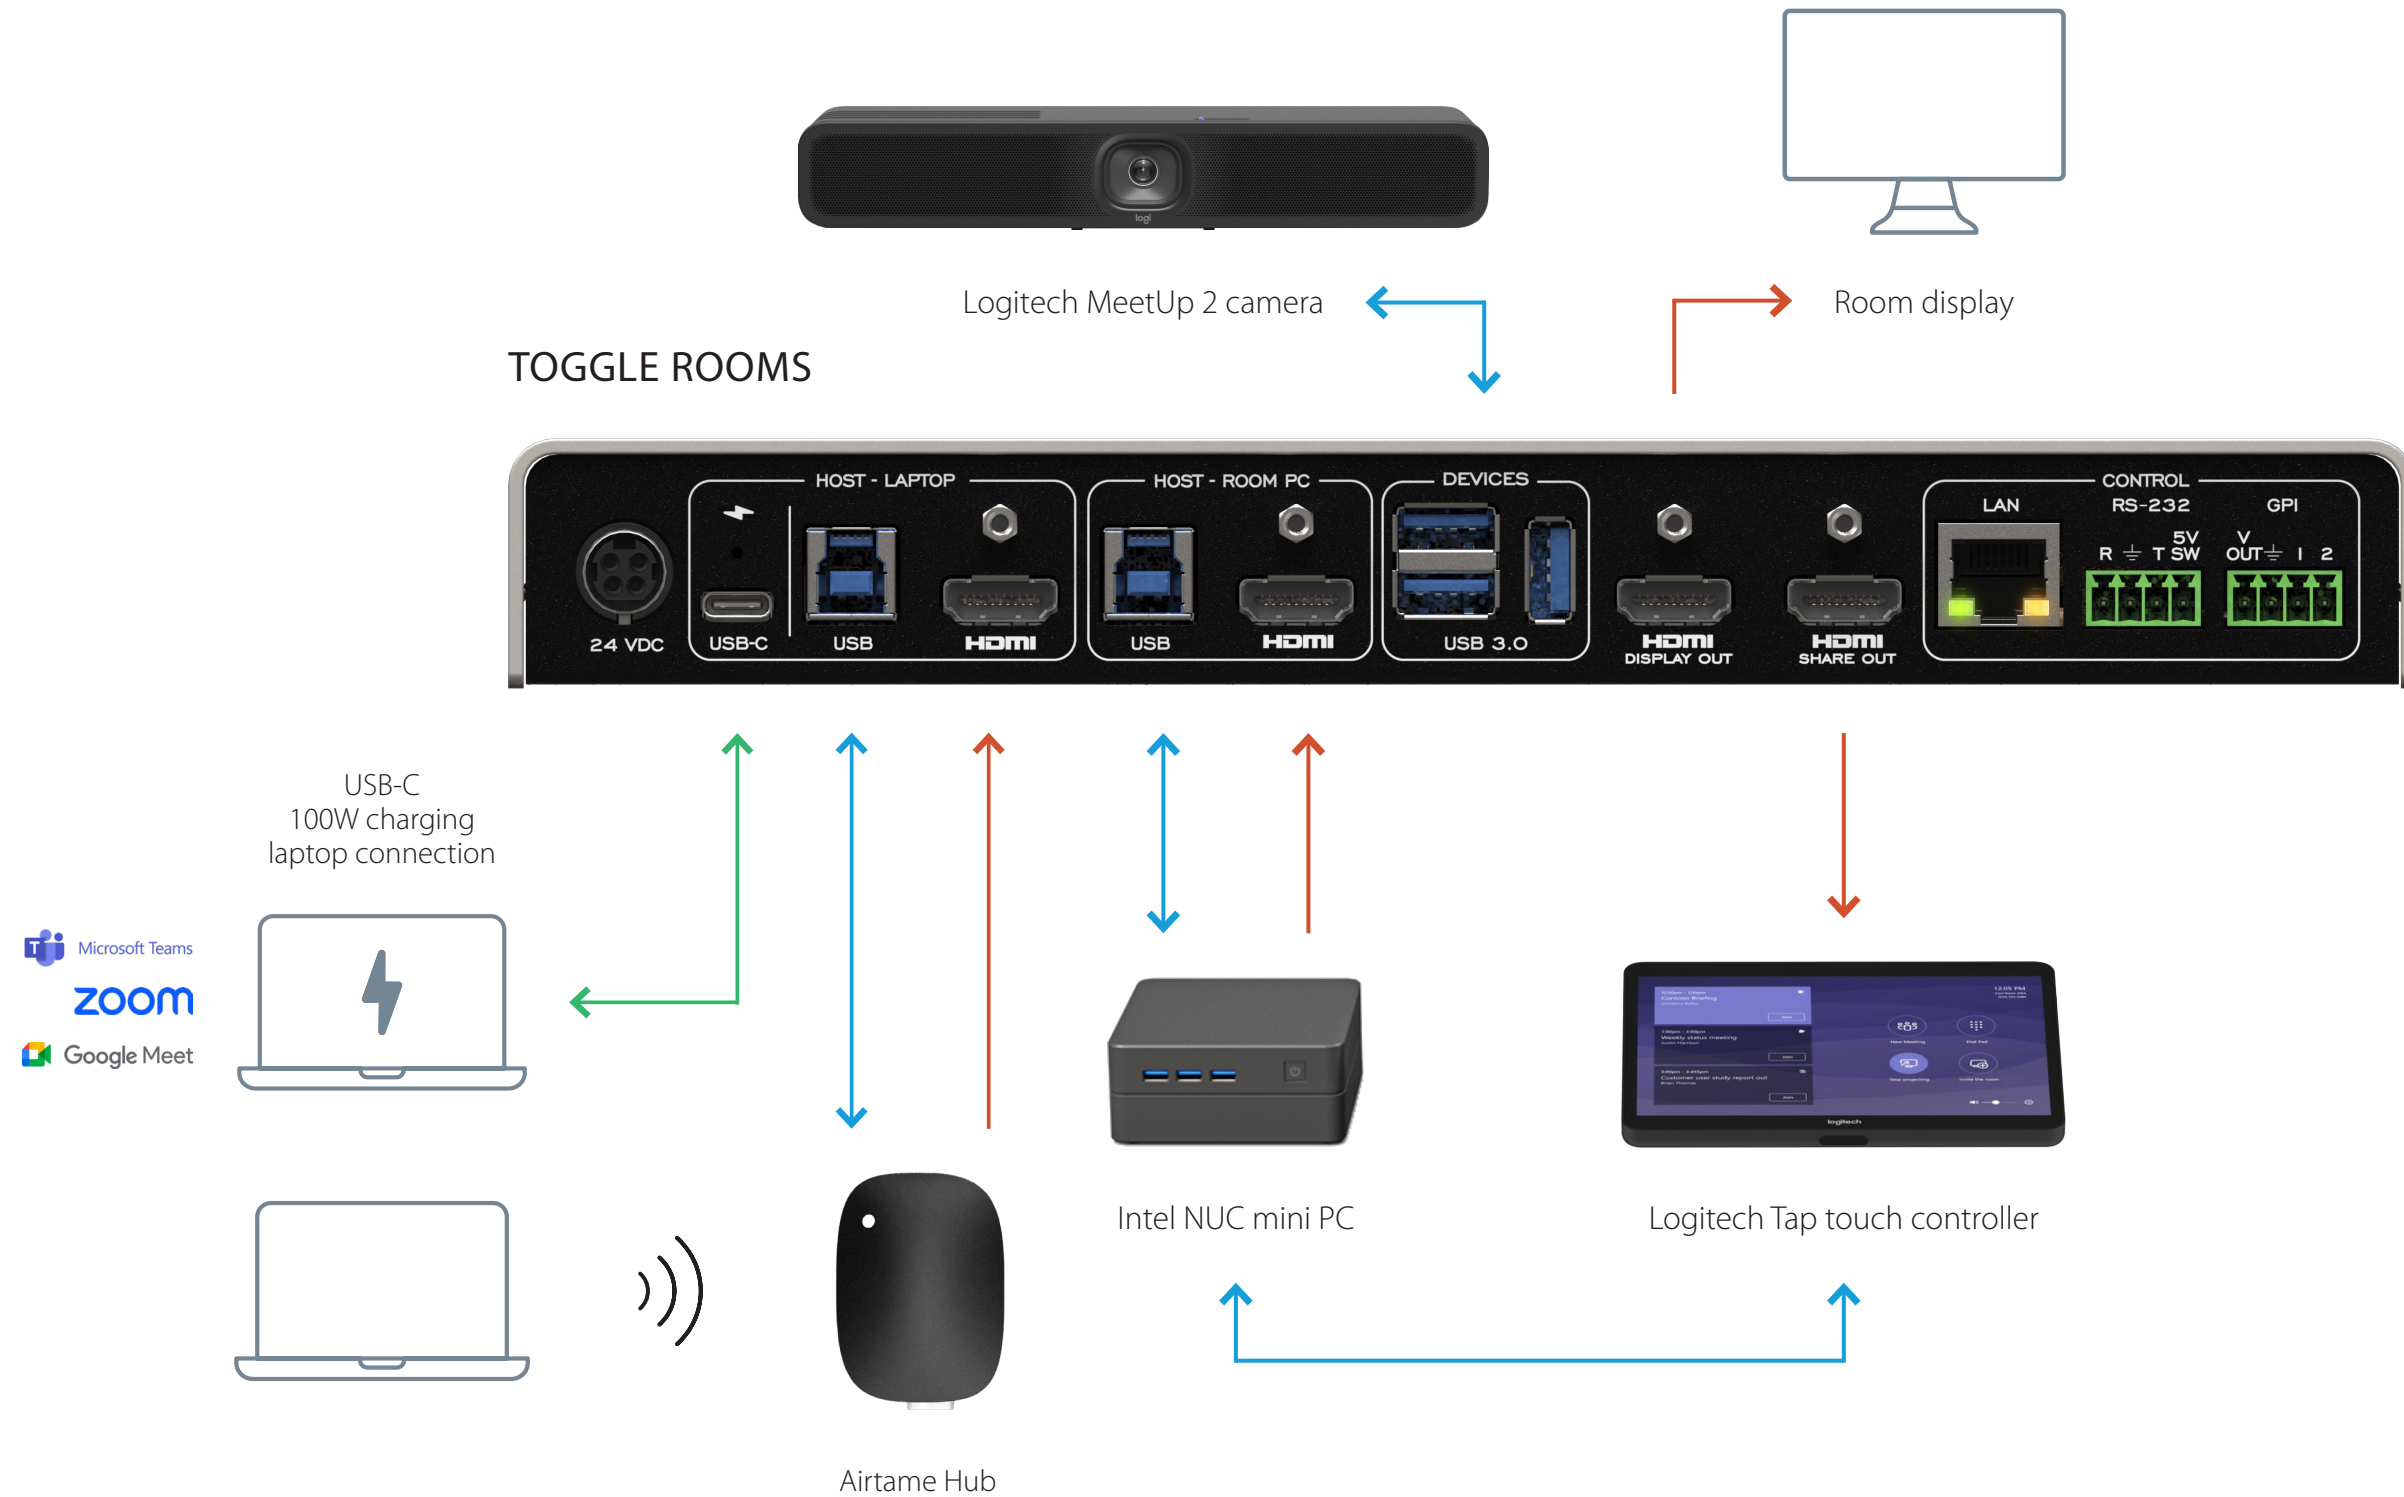

TOGGLE ROOMS with Lenovo ThinkSmart Core, Controller Kit and ThinkSmart Bar 180

LEGEND

USB-C — USB — HDMI —

TOGGLE ROOMS with Lenovo ThinkSmart Bar 180, Core & IP Controller Kit

TOGGLE ROOMS with Lenovo ThinkSmart Core & IP Controller Kit with Room peripherals or other device

LEGEND

USB-C — USB — HDMI —

TOGGLE ROOMS with Logitech Rally Bar Medium Room System with PC

LEGEND

USB-C — USB — HDMI —

TOGGLE ROOMS with Logitech Rally Bar and Sight camera

TOGGLE ROOMS with Logitech Rally (Camera, Speaker, Mic Pod and Tap) for large room system with Intel NUC

TOGGLE ROOMS

TOGGLE ROOMS with Logitech Rally Bar camera in appliance for Room PC host.

LEGEND

USB-C — USB — HDMI —

TOGGLE ROOMS with Logitech Rally Bar camera in appliance for Room PC host with INO-BUTTON KIT.

LEGEND

USB-C ——— USB ——— HDMI ———

TOGGLE ROOMS with Logitech MeetUp 2 Room System and Airtame

LEGEND

USB-C — USB — HDMI —

TOGGLE ROOMS with MAXHUB XCore Kit

LEGEND

USB-C — USB — HDMI —