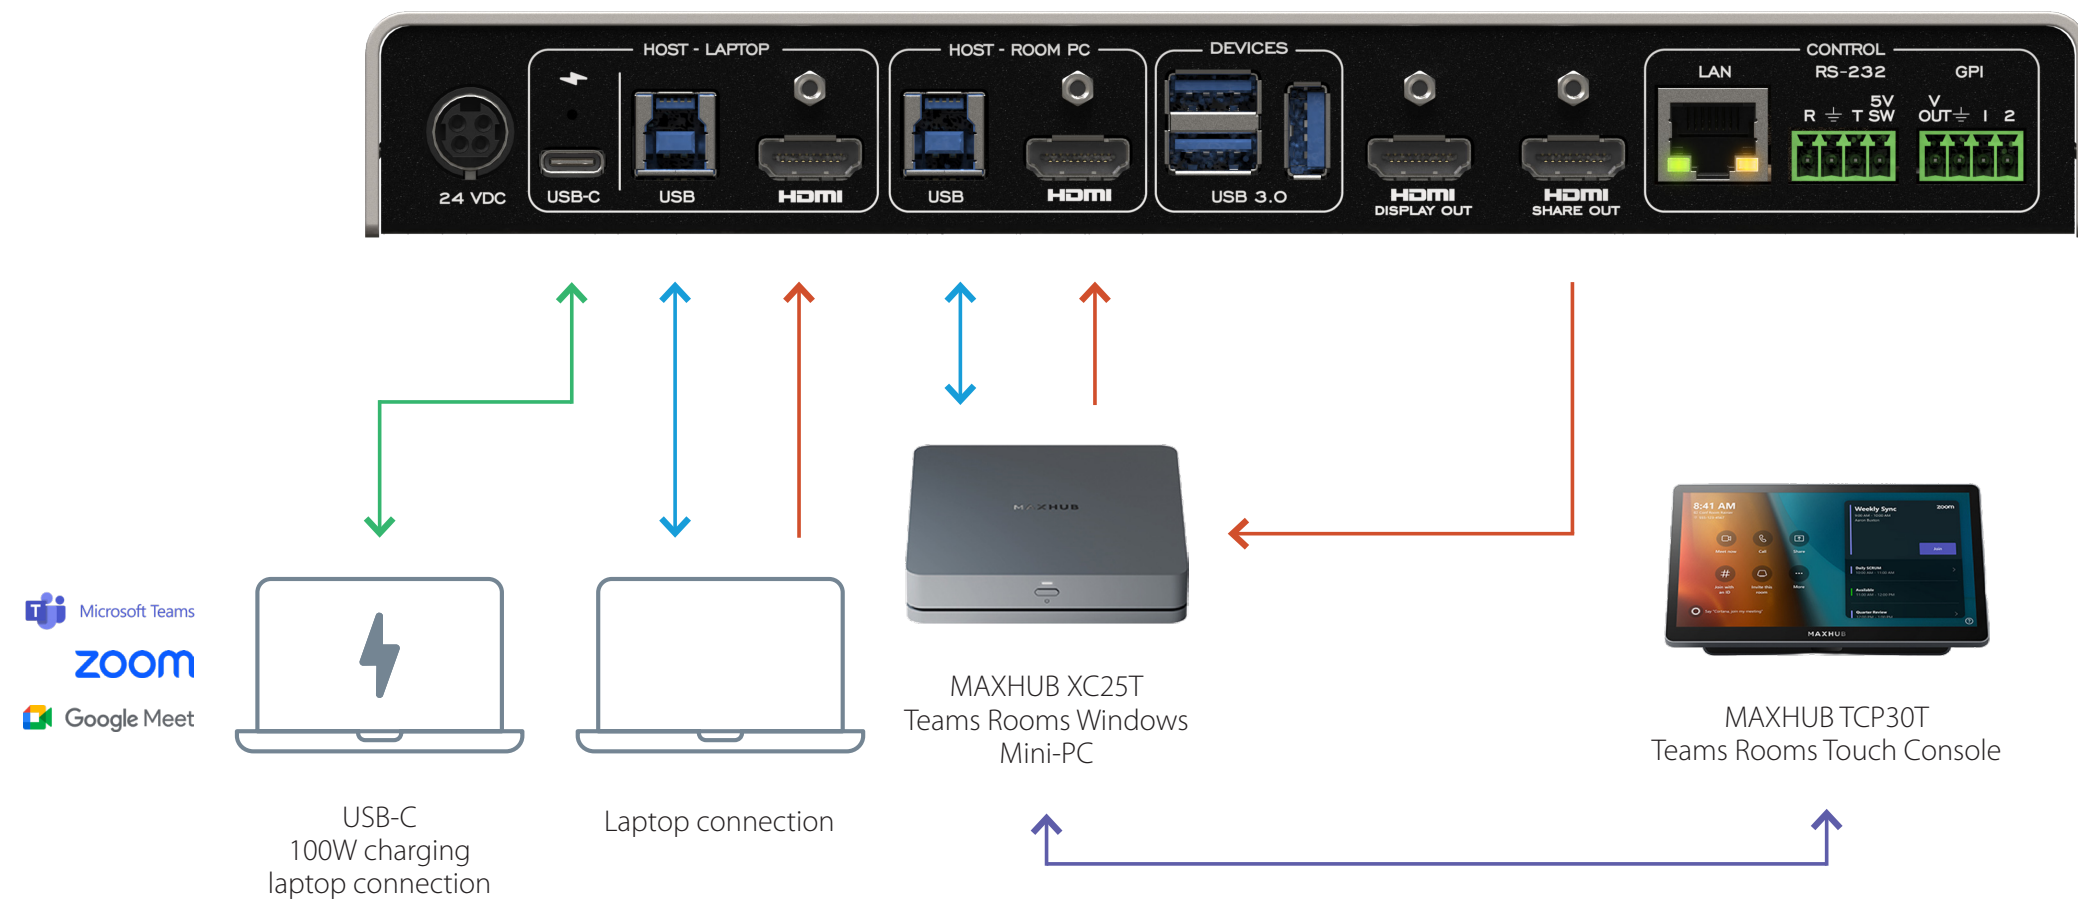

LEGEND

USB-C — USB — HDMI —

TOGGLE ROOMS with Logitech Rally Bar Medium Room System with PC

LEGEND

USB-C — USB — HDMI —

TOGGLE ROOMS with Logitech Rally Bar and Sight camera

TOGGLE ROOMS with Logitech Rally (Camera, Speaker, Mic Pod and Tap) for large room system with Intel NUC

TOGGLE ROOMS

TOGGLE ROOMS with Logitech Rally Bar camera in appliance for Room PC host.

LEGEND

USB-C — USB — HDMI —

TOGGLE ROOMS with Logitech Rally Bar camera in appliance for Room PC host with INO-BUTTON KIT.

LEGEND

USB-C ——— USB ——— HDMI ———

TOGGLE ROOMS with Logitech MeetUp 2 Room System and Airtame

LEGEND

USB-C — USB — HDMI —

TOGGLE ROOMS with MAXHUB XCore Kit

LEGEND

USB-C — USB — HDMI —

TOGGLE ROOMS with MAXHUB XCore Kit Pro

TOGGLE ROOMS

LEGEND

- USB-C —
- USB —
- HDMI —
- HDBT —
- IP —
-

TOGGLE ROOMS with Poly Studio Room Kit with HP Mini Conferencing PC

LEGEND

USB-C — USB — HDMI —