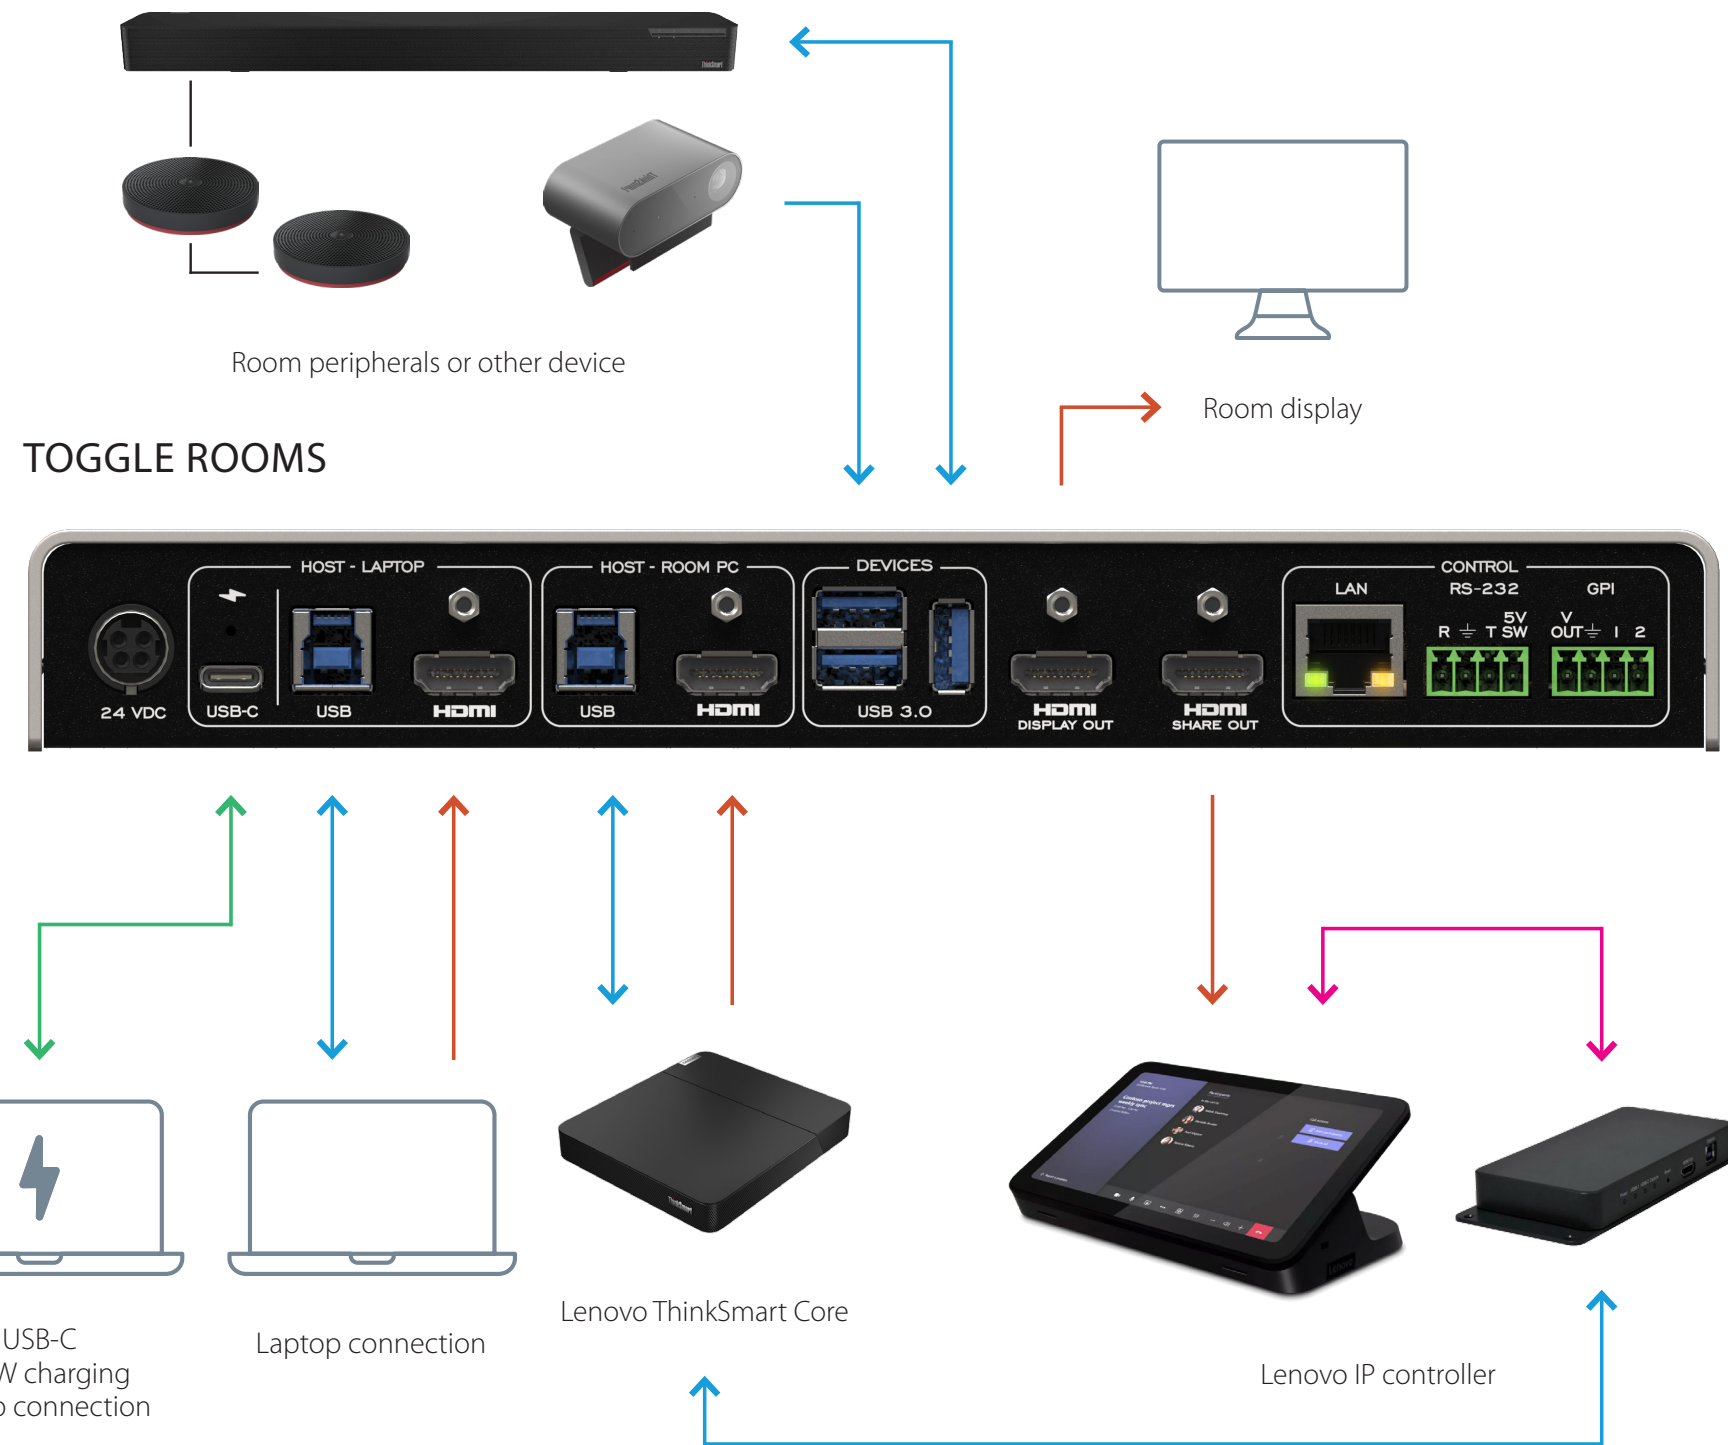

USB-C — USB — HDMI —

TOGGLE ROOMS with Barco ClickShare CX20/CX30/CX50 Gen 2 via USB-C connection (100W)

LEGEND

USB-C — USB — HDMI —

TOGGLE ROOMS with Crestron Flex Advance Series

LEGEND

USB-C — USB — HDMI —

TOGGLE ROOMS with Lenovo ThinkSmart Core, Controller Kit and ThinkSmart Bar 180

LEGEND

USB-C — USB — HDMI —

TOGGLE ROOMS with Lenovo ThinkSmart Bar 180, Core & IP Controller Kit

TOGGLE ROOMS with Lenovo ThinkSmart Core & IP Controller Kit with Room peripherals or other device

LEGEND

USB-C — USB — HDMI —

TOGGLE ROOMS with Logitech Rally Bar Medium Room System with PC

LEGEND

USB-C — USB — HDMI —

TOGGLE ROOMS with Logitech Rally Bar and Sight camera

TOGGLE ROOMS with Logitech Rally (Camera, Speaker, Mic Pod and Tap) for large room system with Intel NUC

TOGGLE ROOMS

TOGGLE ROOMS with Logitech Rally Bar camera in appliance for Room PC host.

LEGEND

USB-C — USB — HDMI —

TOGGLE ROOMS with Logitech Rally Bar camera in appliance for Room PC host with INO-BUTTON KIT.