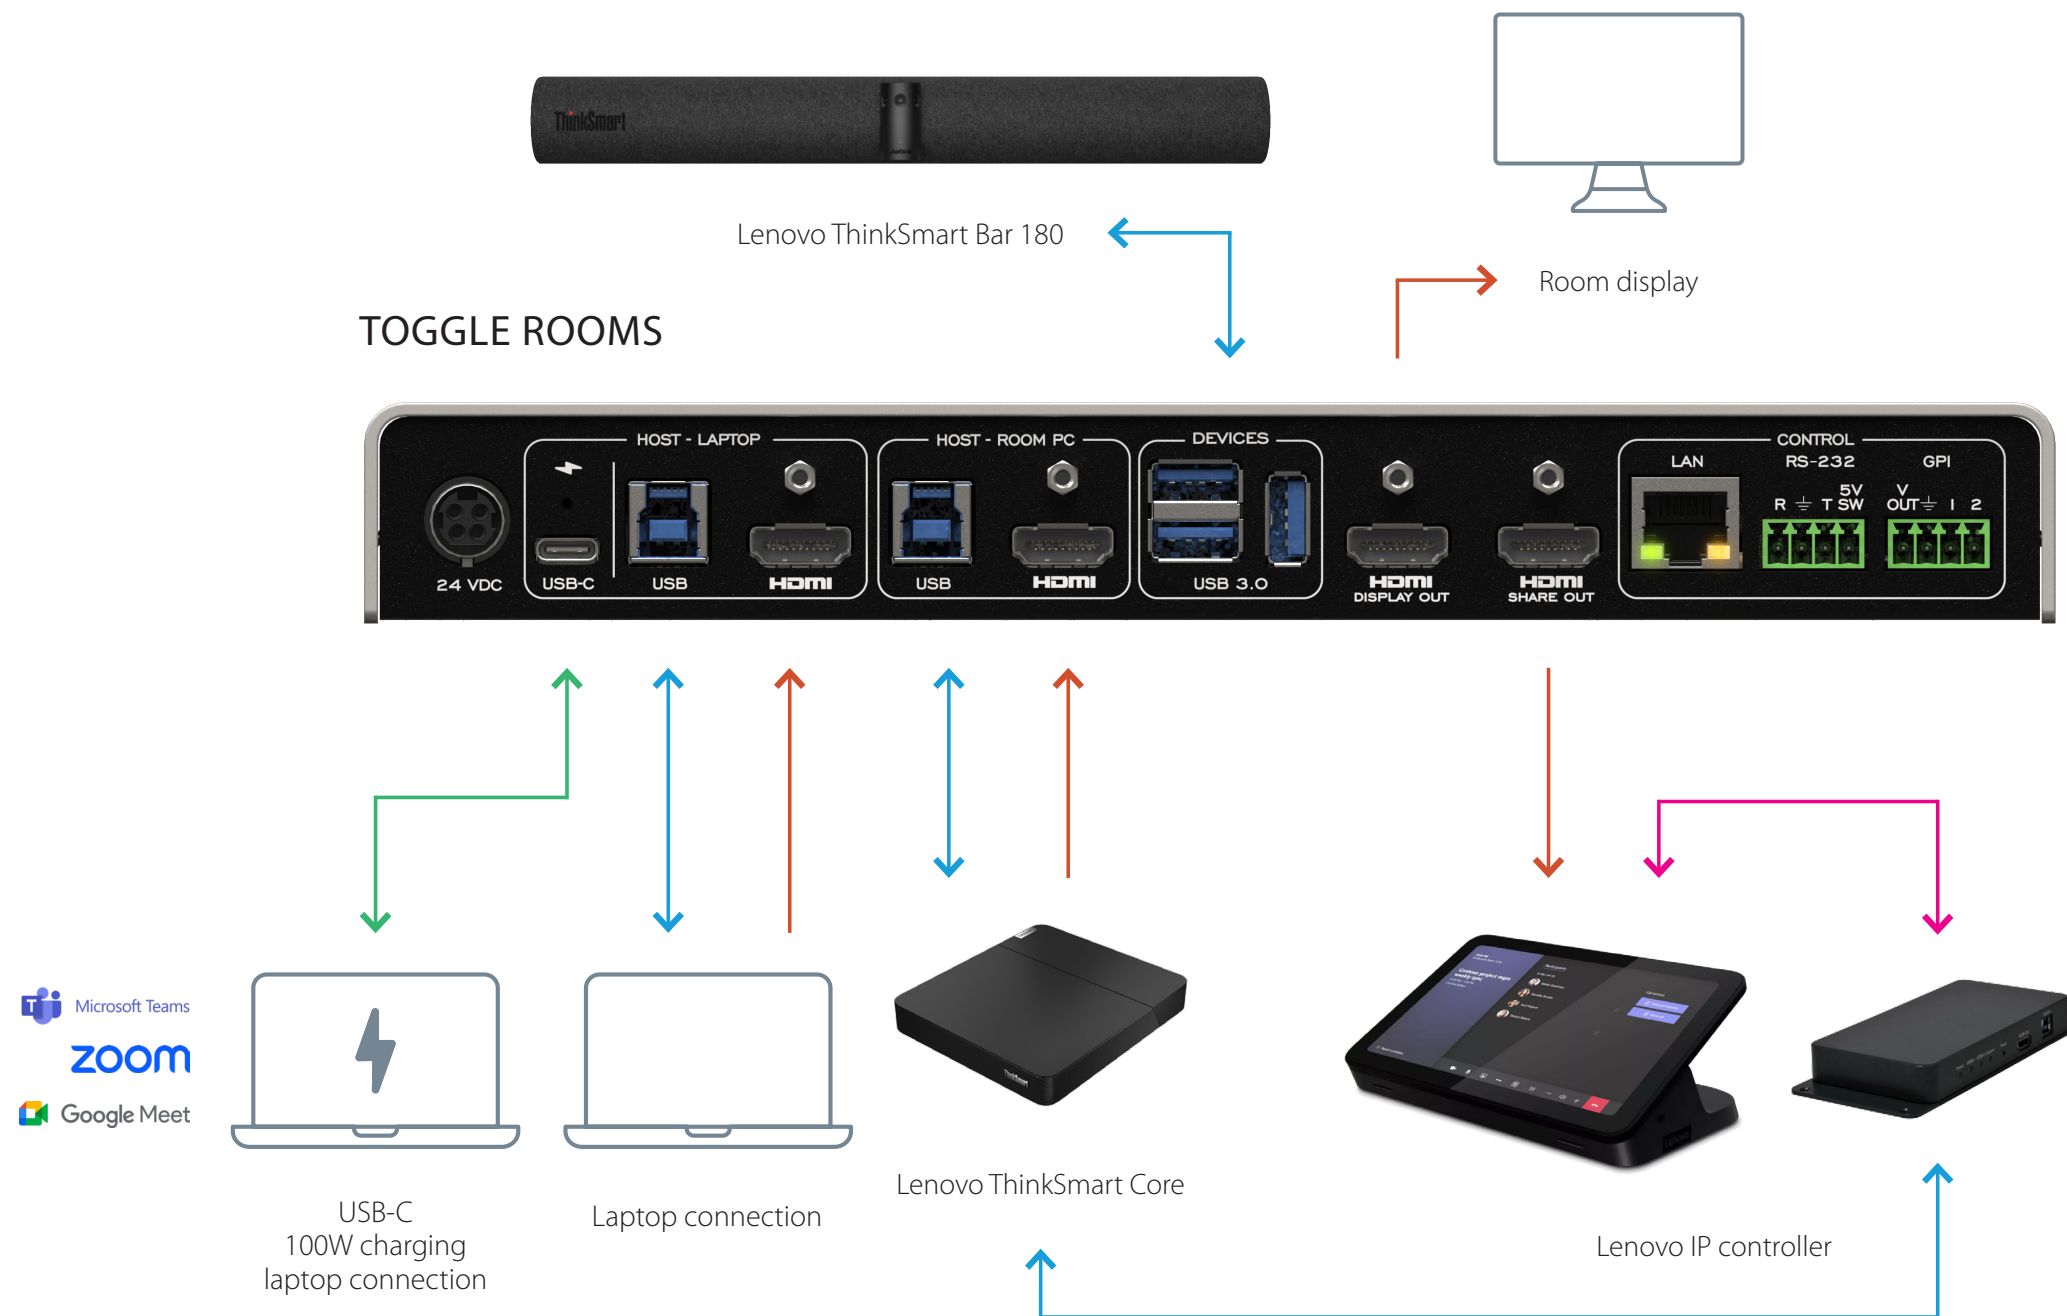

USB-C — USB — HDMI —

TOGGLE ROOMS with Barco ClickShare CX20/CX30/CX50 Gen 2 via USB-C connection (100W)

LEGEND

USB-C — USB — HDMI —

TOGGLE ROOMS with Crestron Flex Advance Series

LEGEND

USB-C — USB — HDMI —

TOGGLE ROOMS with Lenovo ThinkSmart Core, Controller Kit and ThinkSmart Bar 180

LEGEND

USB-C — USB — HDMI —

TOGGLE ROOMS with Lenovo ThinkSmart Bar 180, Core & IP Controller Kit

TOGGLE ROOMS with Lenovo ThinkSmart Core & IP Controller Kit with Room peripherals or other device

LEGEND

USB-C — USB — HDMI —

TOGGLE ROOMS with Logitech Rally Bar Medium Room System with PC

LEGEND

USB-C — USB — HDMI —

TOGGLE ROOMS with Logitech Rally Bar and Sight camera

TOGGLE ROOMS with Logitech Rally (Camera, Speaker, Mic Pod and Tap) for large room system with Intel NUC

TOGGLE ROOMS

TOGGLE ROOMS with Logitech Rally Bar camera in appliance for Room PC host.

LEGEND

USB-C — USB — HDMI —

TOGGLE ROOMS with Logitech Rally Bar camera in appliance for Room PC host with INO-BUTTON KIT.