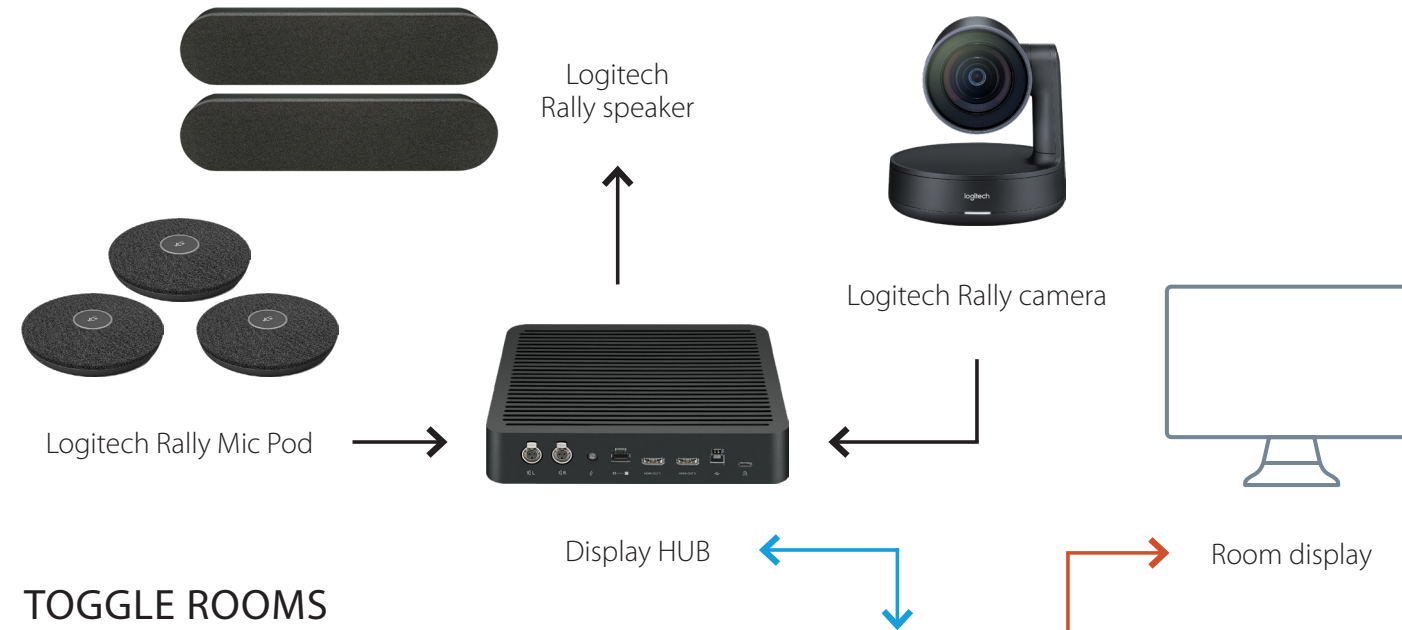

TOGGLE ROOMS with Lenovo ThinkSmart Core, Controller Kit and ThinkSmart Bar 180

LEGEND

USB-C — USB — HDMI —

TOGGLE ROOMS with Lenovo ThinkSmart Bar 180, Core & IP Controller Kit

TOGGLE ROOMS with Lenovo ThinkSmart Core & IP Controller Kit with Room peripherals or other device

LEGEND

USB-C — USB — HDMI —

TOGGLE ROOMS with Logitech Rally Bar Medium Room System with PC

LEGEND

USB-C — USB — HDMI —

TOGGLE ROOMS with Logitech Rally Bar and Sight camera

TOGGLE ROOMS with Logitech Rally (Camera, Speaker, Mic Pod and Tap) for large room system with Intel NUC

TOGGLE ROOMS

TOGGLE ROOMS with Logitech Rally Bar camera in appliance for Room PC host.

LEGEND

USB-C — USB — HDMI —

TOGGLE ROOMS with Logitech Rally Bar camera in appliance for Room PC host with INO-BUTTON KIT.

LEGEND

USB-C ——— USB ——— HDMI ———

TOGGLE ROOMS with Logitech MeetUp 2 Room System and Airtame

LEGEND

USB-C — USB — HDMI —

TOGGLE ROOMS with MAXHUB XCore Kit

LEGEND

USB-C — USB — HDMI —