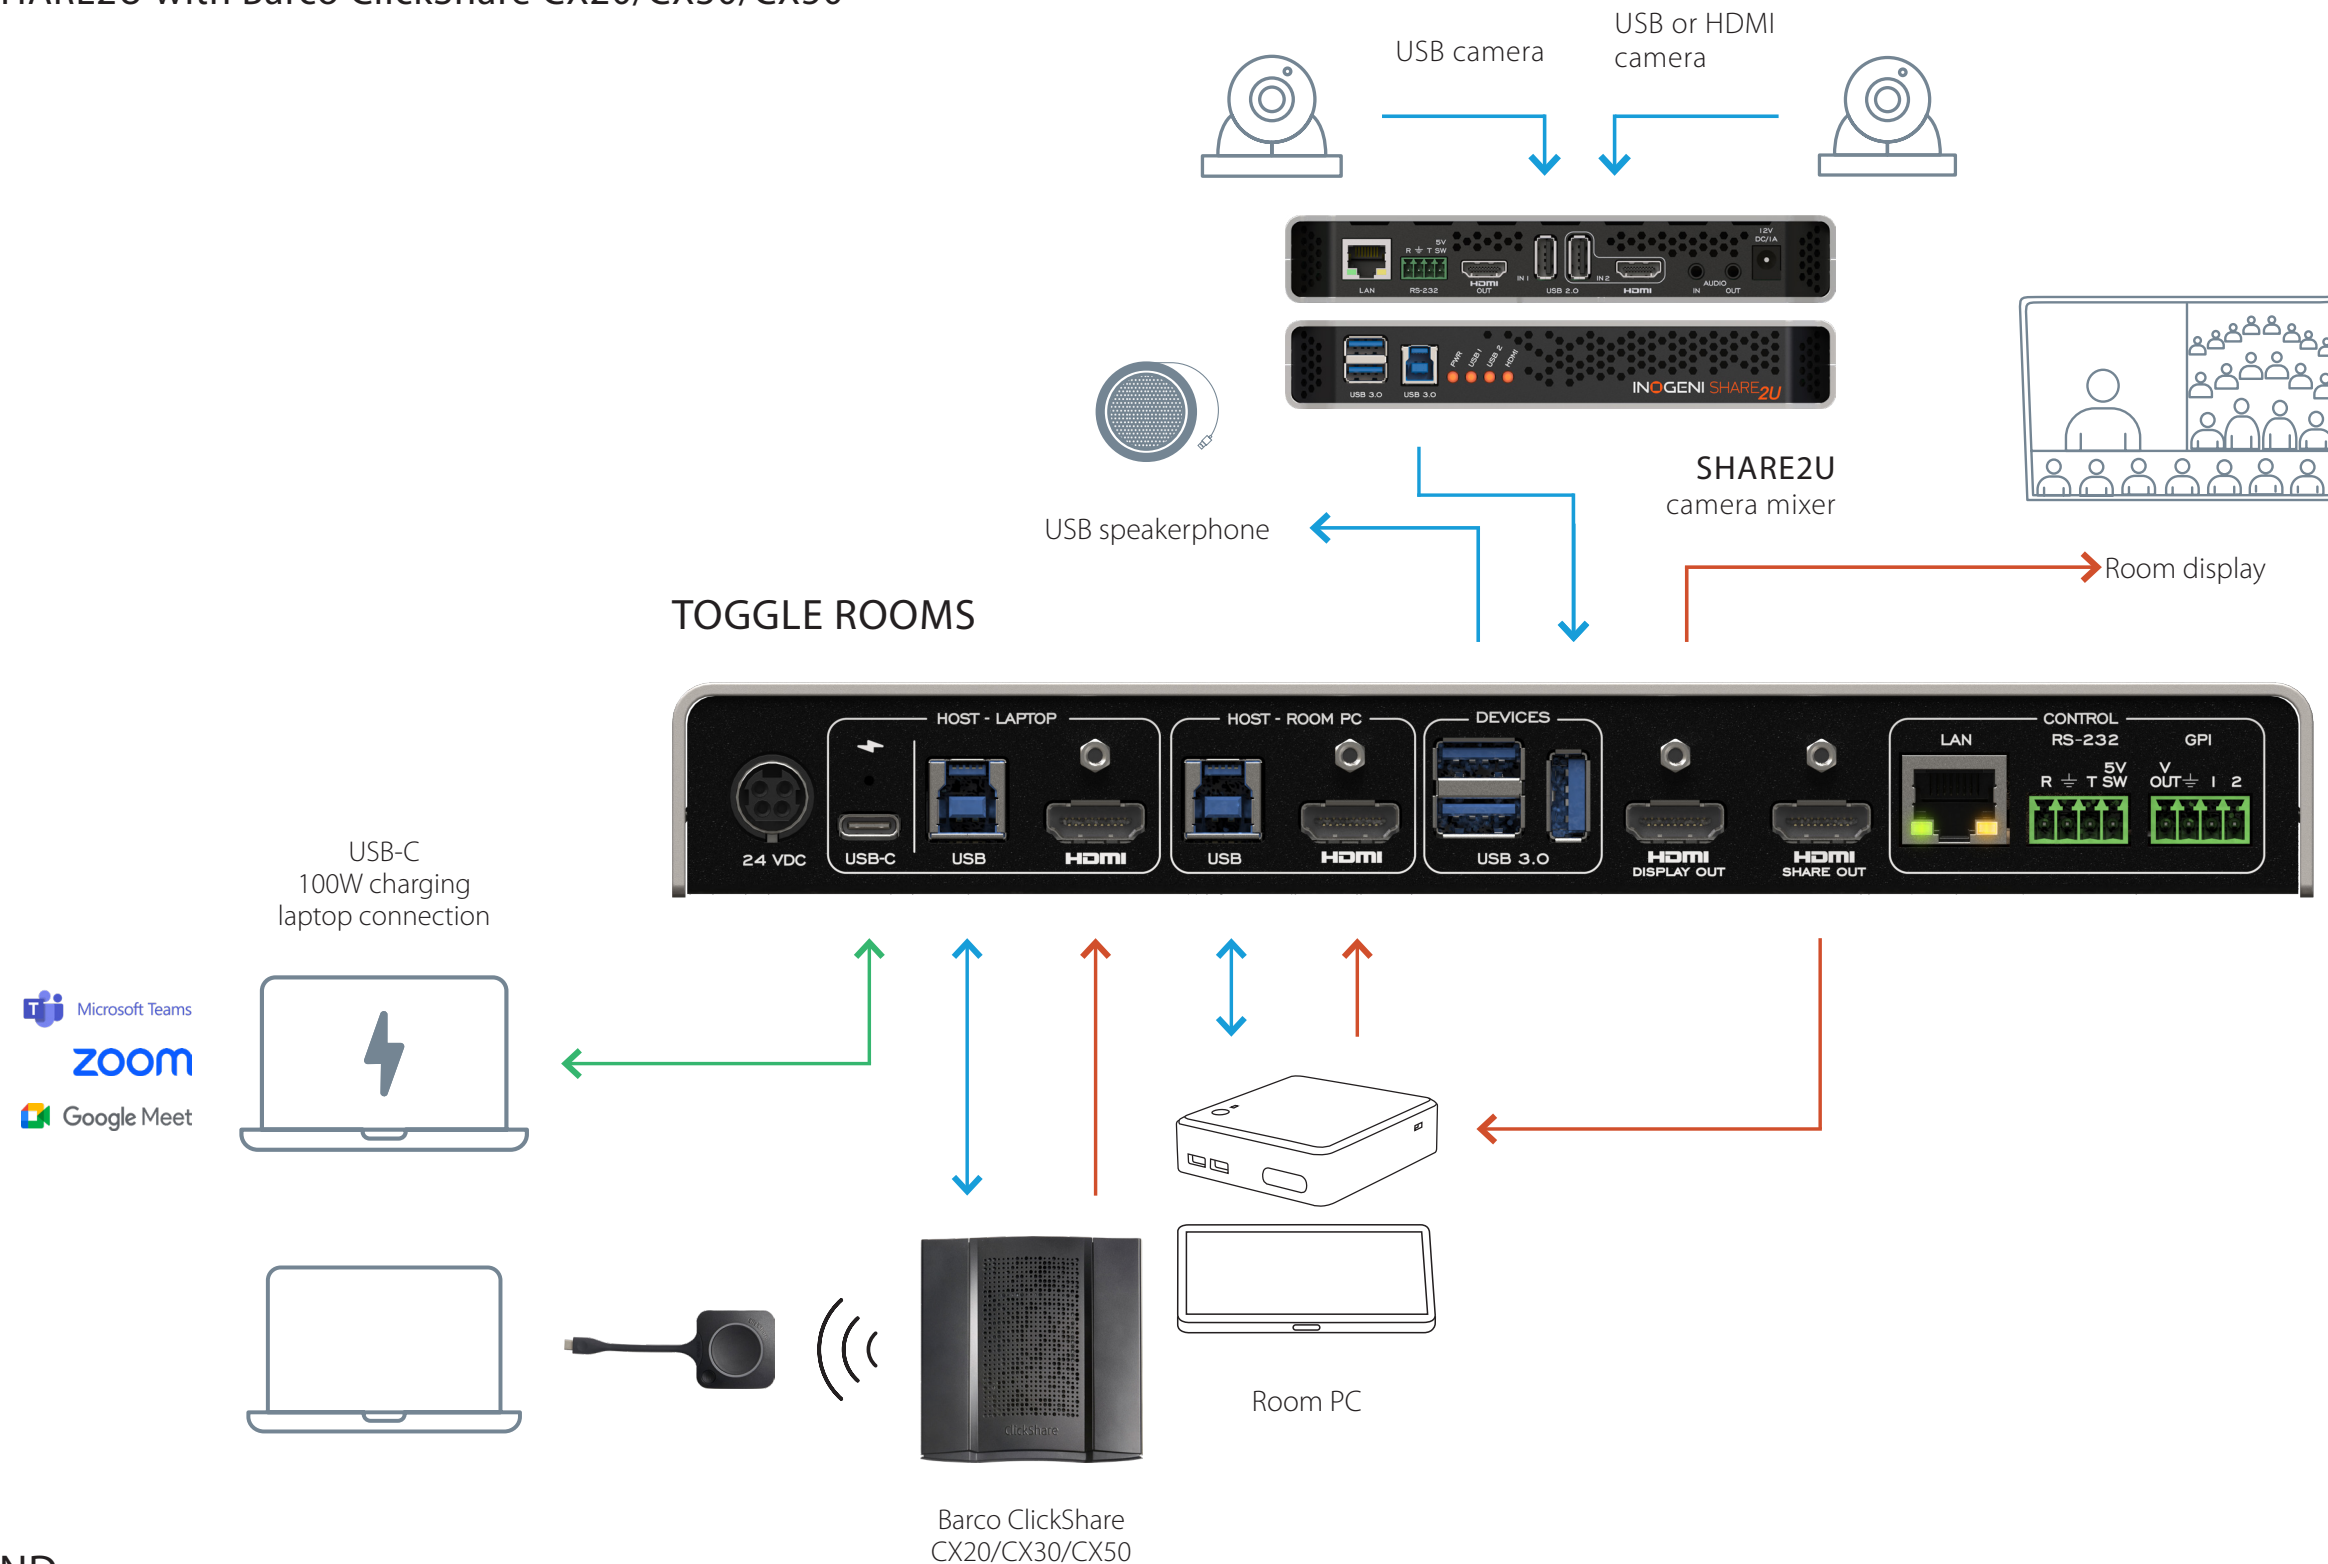

TOGGLE ROOMS & SHARE2U with Barco ClickShare CX20/CX30/CX50

LEGEND

USB-C — USB — HDMI —