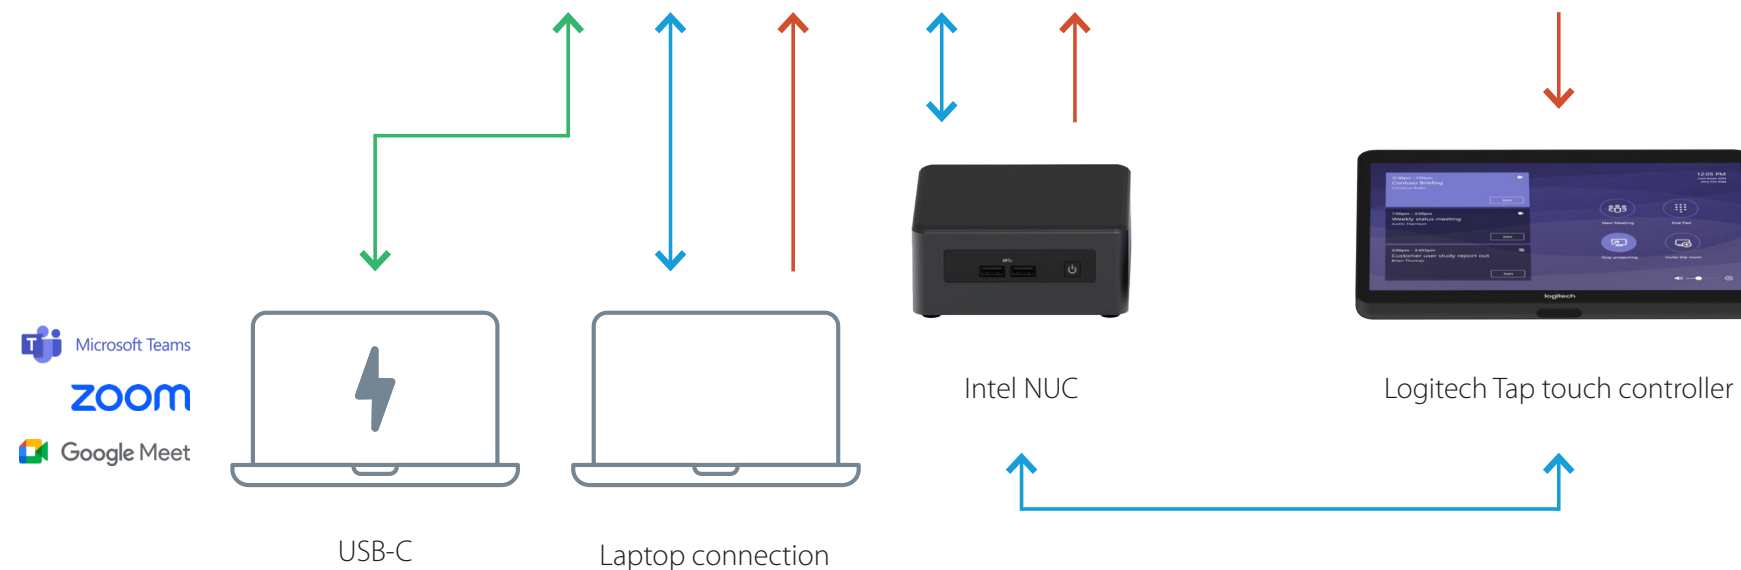

TOGGLE ROOMS with Lenovo ThinkSmart Core, Controller Kit and ThinkSmart Bar 180

LEGEND

USB-C — USB — HDMI —

TOGGLE ROOMS with Lenovo ThinkSmart Bar 180, Core & IP Controller Kit

TOGGLE ROOMS with Lenovo ThinkSmart Core & IP Controller Kit with Room peripherals or other device

LEGEND

USB-C — USB — HDMI —

TOGGLE ROOMS with Logitech Rally Bar Medium Room System with PC

LEGEND

USB-C — USB — HDMI —

TOGGLE ROOMS with Logitech Rally Bar and Sight camera

TOGGLE ROOMS with Logitech Rally (Camera, Speaker, Mic Pod and Tap) for large room system with Intel NUC

TOGGLE ROOMS

TOGGLE ROOMS with Logitech Rally Bar camera in appliance for Room PC host.

LEGEND

USB-C — USB — HDMI —

TOGGLE ROOMS with Logitech Rally Bar camera in appliance for Room PC host with INO-BUTTON KIT.

LEGEND

USB-C ——— USB ——— HDMI ———

TOGGLE ROOMS with Logitech MeetUp 2 Room System and Airtame

LEGEND

USB-C — USB — HDMI —

TOGGLE ROOMS with MAXHUB XCore Kit

LEGEND

USB-C — USB — HDMI —