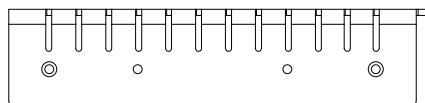

INOGENI

Installation drawing U-BRIDGE USB-C DUO (DEVICE)

R01A - 2025-07-07

Installation drawing U-BRIDGE USB-C DUO (PC HOST)

R01A - 2025-07-07