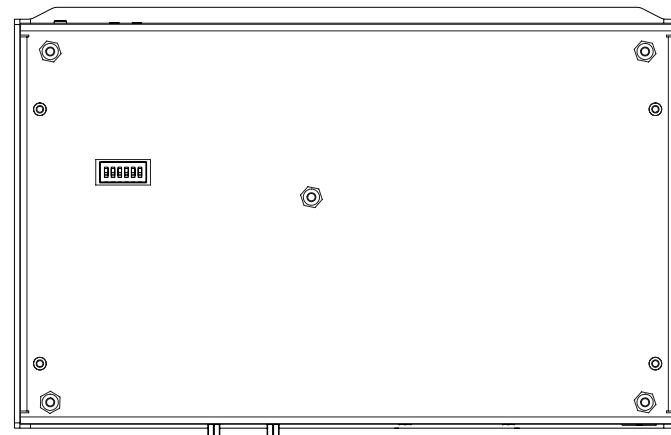

INOGENI

Installation drawing U-BRIDGE USB-C DUO (DEVICE)

R01A - 2025-07-07

Installation drawing U-BRIDGE USB-C DUO (PC HOST)

R01A - 2025-07-07