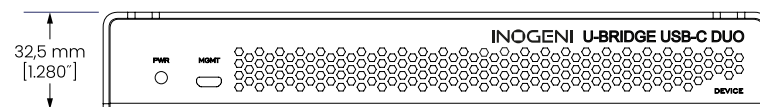

INOGENI

Installation drawing U-BRIDGE USB-C DUO (DEVICE)

R01A - 2025-07-07

Installation drawing U-BRIDGE USB-C DUO (PC HOST)

R01A - 2025-07-07