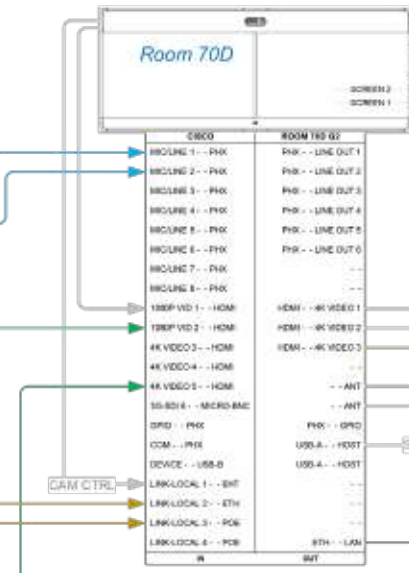

4K2USB3 Line Drawing Application with Cisco Webex Room 70 G2 Dual

Room 70 G2 Dual and Inogeni 4K2USB3
For USB Passthrough
Line drawing

The Codec Pro platform does not need an audio cable into the capture device. Audio Console is used to route microphones through the HDMI output.

Typical microphones

See Audio Console config embedded audio

The Pro platform uses the Inogeni 4K2USB3. The other endpoints use the 4KXUSB3 which has an audio input and HDMI loop thru.

Room 70 Dual
Inogeni 4K2USB3

DRAWN BY
ENRICO CONEDERA

REVISION
Ver 210216