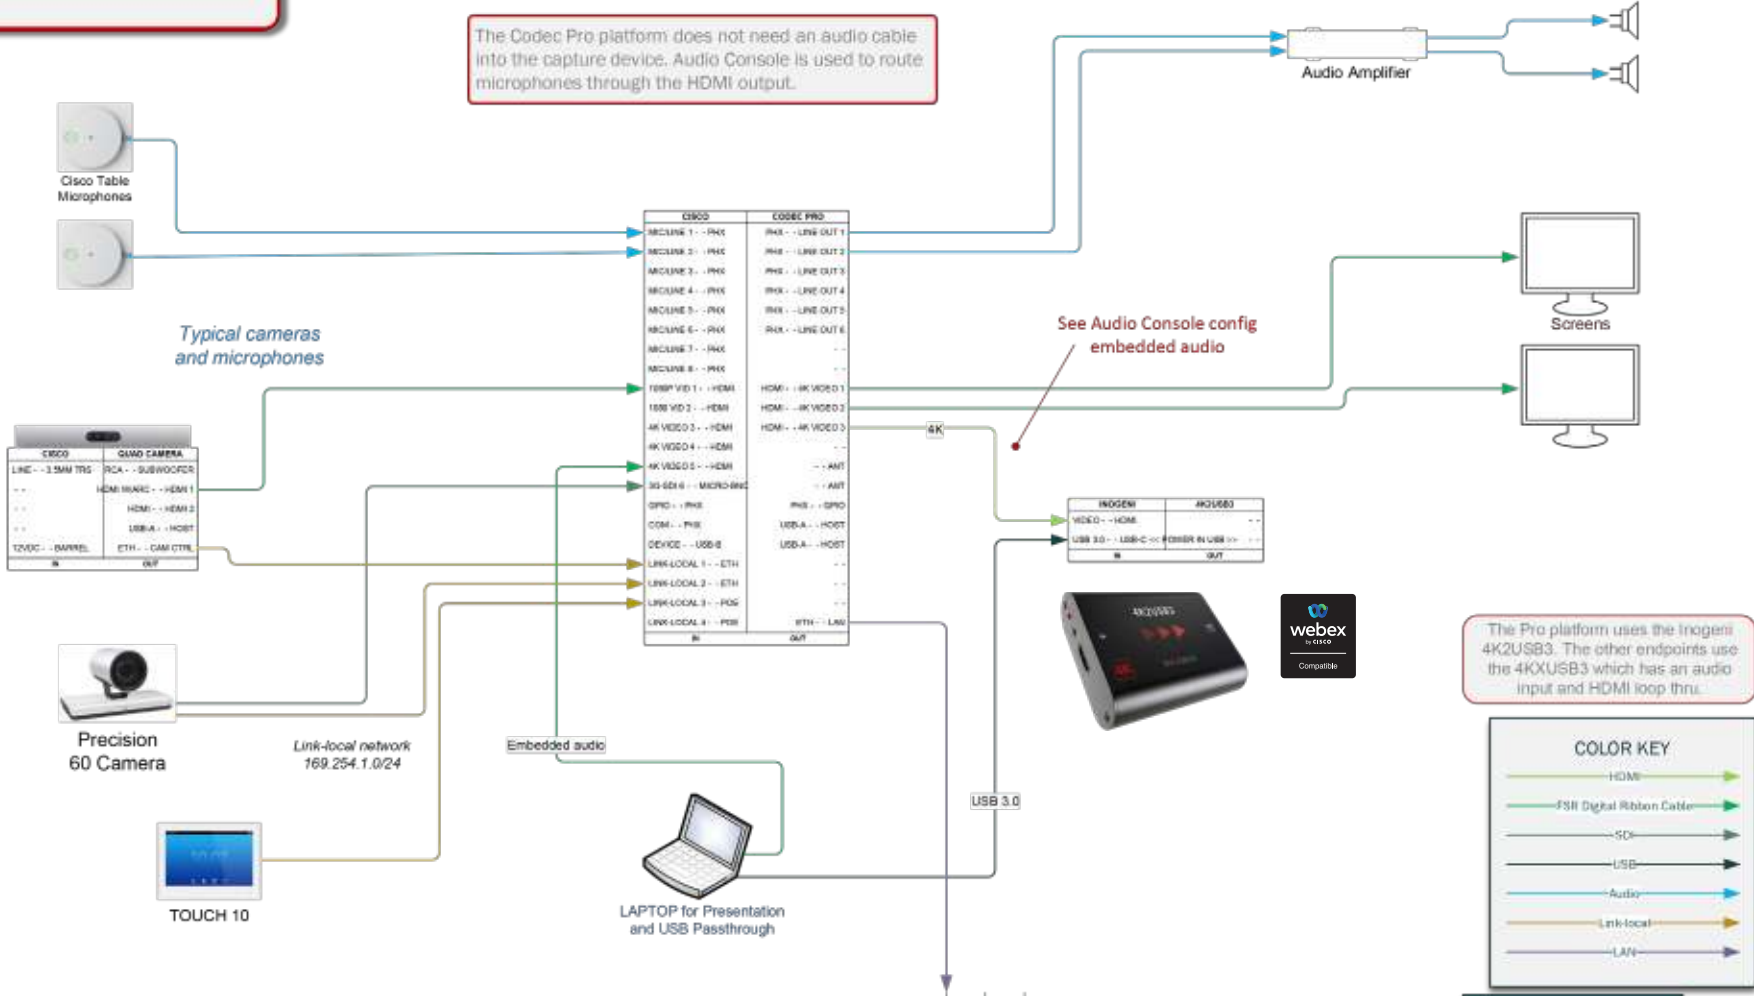

4K2USB3 Line Drawing Application with Cisco Webex Room Kit Pro

Room Kit Pro and Inogeni 4K2USB3
For USB Passthrough
Line drawing

The Codec Pro platform does not need an audio cable into the capture device. Audio Console is used to route microphones through the HDMI output.

See Audio Console config embedded audio

The Pro platform uses the Inogeni 4K2USB3. The other endpoints use the 4KXUSB3 which has an audio input and HDMI loop thru.

COLOR KEY

- HDMI
- FSI Digital Ribbon Cable
- SDI
- USB
- Audio
- Link-local
- LAN

Room Kit Pro
Inogeni 4K2USB3

DESIGNED BY
ENRICO CONEDERA

Revised

Ver 210216